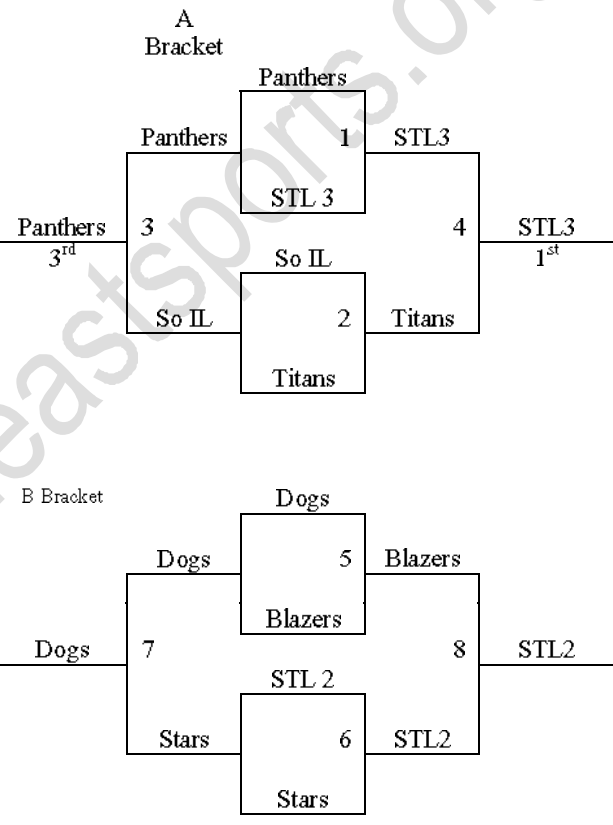

Cape Girardeau, MO MAYB Tournament
Master Gym Schedule
June 13-15, 2008

Pool A	W	L	Pool B	W	L
1. Cape Stars		III	5. St. Louis Prophets II	II	I
2. JV Dogs MO	I	II	6. IL Titans	II	I
3. So IL Warriors	II	I	7. IL Blazers		III
4. Mineral Area Panthers	III		8. St. Louis Prophets III	II	I

9-10th Boys

Top 2 Teams to Bracket A

Friday	JR. HIGH 1	JR. HIGH 2	Sax 1	Jackson Multi
5:00				
6:00	1-2			
7:00				
8:00	2-4			
9:00				1-3
Saturday				
8:00	5-8			
9:00	1-4			
10:00	5-7			
11:00	6-8			
12:00				2-3
1:00				
2:00				
3:00	5-6			
4:00	7-8			
5:00				
6:00				
7:00	3-4			
8:00		6-7		
9:00				
Sunday				
8:00				
9:00				
10:00	G6		G5	
11:00	G1			
12:00				
1:00				
2:00	G2			
3:00	G7			G8
4:00	G4			G3
5:00				

Awards for 1st & 2nd located at the Jr High / 3rd place located at Multi-Purpose