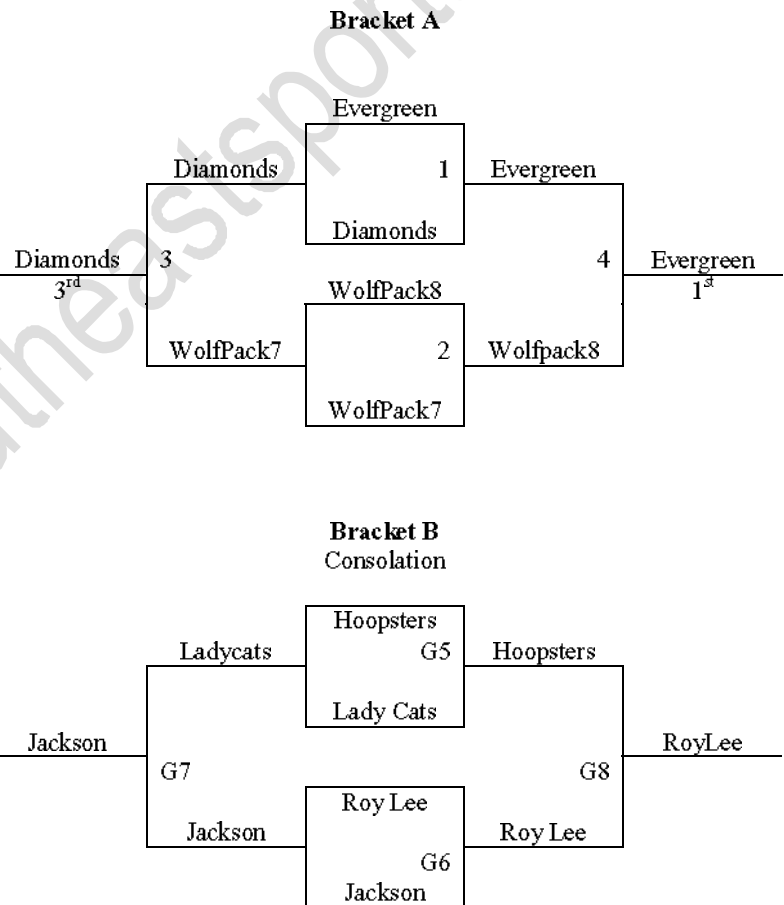

Cape Girardeau, MO MAYB Tournament  
Master Gym Schedule  
June 13-15, 2008

Pool A	W	L	Pool B	W	L
1. NLGS Wolfpack-8	II	I	5. Jackson MO Warriors	I	II
2. Team 4 Evergreen	III		6. IL Lady Diamonds	II	
3. Roy Lee All Stars		III	7. Fredericktown Lady cats		III
4. SEMO Hoopsters	I	II	8. NLGS Wolf pack 7	II	

7-8 Girls

Top 2 Teams to Bracket A  
Bottom 2 Teams to Bracket B

Friday	Sax 1	Multi	JR. HIGH 2
5:00			
6:00			
7:00			
8:00			
9:00			
Saturday			
8:00			
9:00	1-2		
10:00	3-4		
11:00	5-6		
12:00	7-8		
1:00	1-3		
2:00	2-4		
3:00			
4:00	6-7		
5:00	5-8		
6:00	1-4		
7:00			2-3
8:00	5-7		
9:00			
Sunday			
8:00			
9:00	6-8		
10:00			
11:00	G5		
12:00	G6		
1:00	G1		
2:00	G2		
3:00	G7		
4:00	G8		
5:00		G3	G4

Cape Girardeau, MO MAYB Tournament  
 Master Gym Schedule  
 June 13-15, 2008

Pool	W	L
1. NLGS Wolf pack-National	III	
2. SE Dynasty	I	III
3. St. Genevieve Warriors	I	III
4. IL Lady Diamonds	III	I
5. NLGS Wolf pack- State (NO SUN)	I	III
6. Jackson MO	I	III
7. IL Lady Titans	III	

HS Girls

Round Robin Format – 3 Way Tie Decided by Margin of Victory +/- 15 pts

Friday	Jackson Multi	Jr. High Ct 1
5:00	1-2	
6:00	3-4	
7:00		5-6
8:00	1-3	
9:00		2-4
Saturday		
8:00		
9:00		
10:00		
11:00		
12:00		
1:00	6-7	
2:00	1-4	
3:00	2-7	
4:00	3-6	
5:00	5-7	
6:00	1-6	
7:00	2-5	
8:00	3-7	
9:00	4-5	
Sunday		
8:00	2-6	
9:00	1-5	
10:00	4-7	
11:00	3-5	
12:00	4-6	
1:00	1-7	
2:00	2-3	