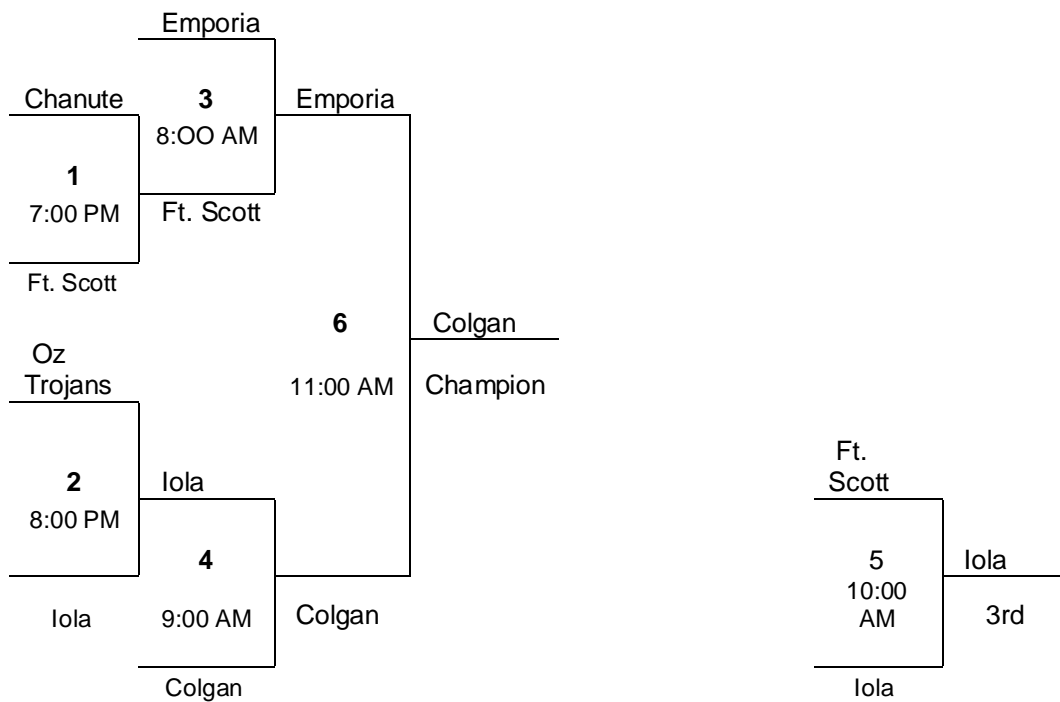

**Sunday, June 15**

G3 8:00 am  
 G4 9:00 am  
 G5 10:00 am  
 G6 11:00 am

**St. Pats Gym is directly across the street to the east.**

## 2008 Chanute MAYB

9-10 boys

Chanute Senior High School  
SOUTH GYM

Game 1 and Game 2 @ St. Pat's east of high school

- game 1= 5th seed vs 4th seed
- game 2= 3rd seed vs 6th seed
- game 3= 1st seed vs winner of game 1
- game 4= 2nd seed vs winner of game 2
- game 5= 3rd place game
- game 6= championship game