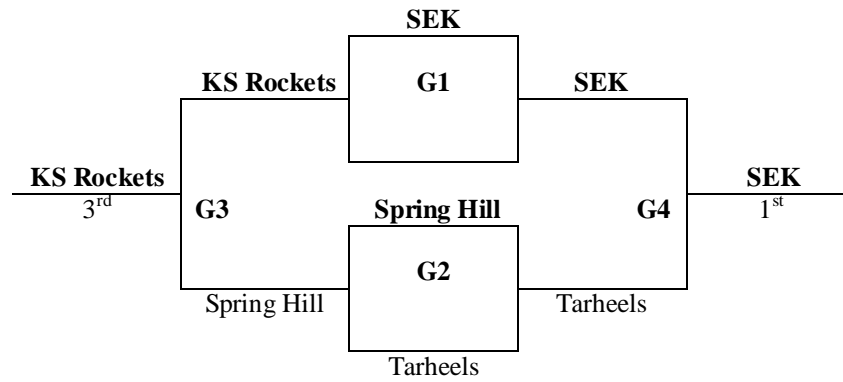

5:00 pm 1 vs 4  
7:00 pm 2 vs 4  
9:00 pm 1 vs 2

**Saturday, June 14**

8:00 am 2 vs 3  
10:00 am 1 vs. 3  
1:00 pm 3 vs 4  
3:00 pm G 1  
5:00 pm G 2  
7:00 pm G 3  
8:00 pm G 4

**2008 Chanute MAYB  
7-8 boys  
Royster Middle School  
400 West Main**

- G 1 = 1<sup>st</sup> seed vs 4<sup>th</sup> seed**
- G 2 = 2<sup>nd</sup> seed vs 3<sup>rd</sup> seed**
- G 3 = Losers of G1 & G2**
- G 4 = Winners of G1 & G 2**

**2008 Chanute MAYB**  
**9<sup>th</sup> - 10<sup>th</sup> boys**  
**Chanute Sr. High School**  
**400 S. Highland**  
**South Gym**