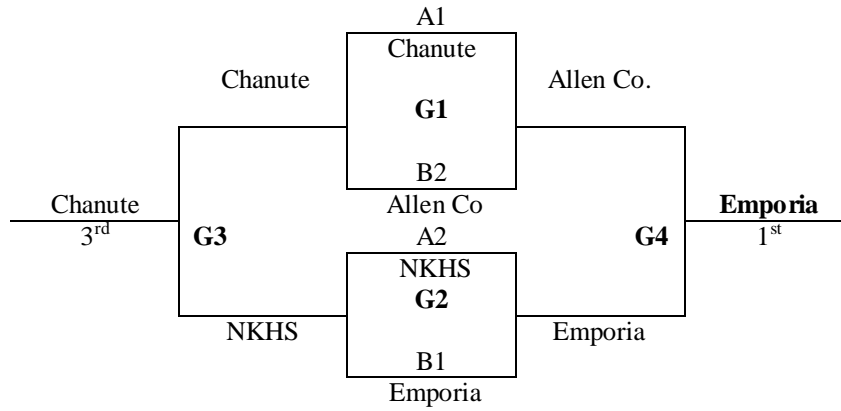

**Pool A**

<u>TEAM</u>	<u>WINS</u>	<u>LOSSES</u>
1. Purple Dragons	I	II
2.NKHS Wildcats	II	I
3.St. Paul		III
4.Chanute	III	

**Pool B**

<u>TEAM</u>	<u>WINS</u>	<u>LOSSES</u>
5.Emporia	II	
6.Iola Sandwich		III
7.Erie	I	II
8.Allen County	II	

**Friday, June 13**

**Saturday, June 14**

**Sunday, June 15**

2 vs 4	5:00 pm	1 vs 3	8:00 am	G7	8:00 am
7 vs 8	6:00 pm	5 vs 6	9:00 am	G8	9:00 am
4 vs 3	7:00 pm	1 vs 2	10:00 pm	G3	10:00 am
6 vs 7	8:00 pm	5 vs 7	11:00 am	G4	11:00 am
2 vs 3	9:00 pm	6 vs 8	12:00 pm		
		5 vs 8	2:00 pm		
		1 vs 4	4:00 pm		
		G5	6:00 pm		
		<b>G6</b>	<b>6:00 pm *</b>		
		<b>G1</b>	<b>7:00 pm *</b>		
		<b>G2</b>	<b>8:00 pm *</b>		

**\*Played in south high school gym**

- 2 pools of 4—Top 2 from each pool advance to Bracket A and bottom 2 teams to Bracket B

**2008 Chanute MAYB  
11-12 boys  
North Gym H. S.  
400 S.Highland**

**G6, G1, G2 will be played in the South Gym @ the High School**

**Bracket A**

**Bracket B**