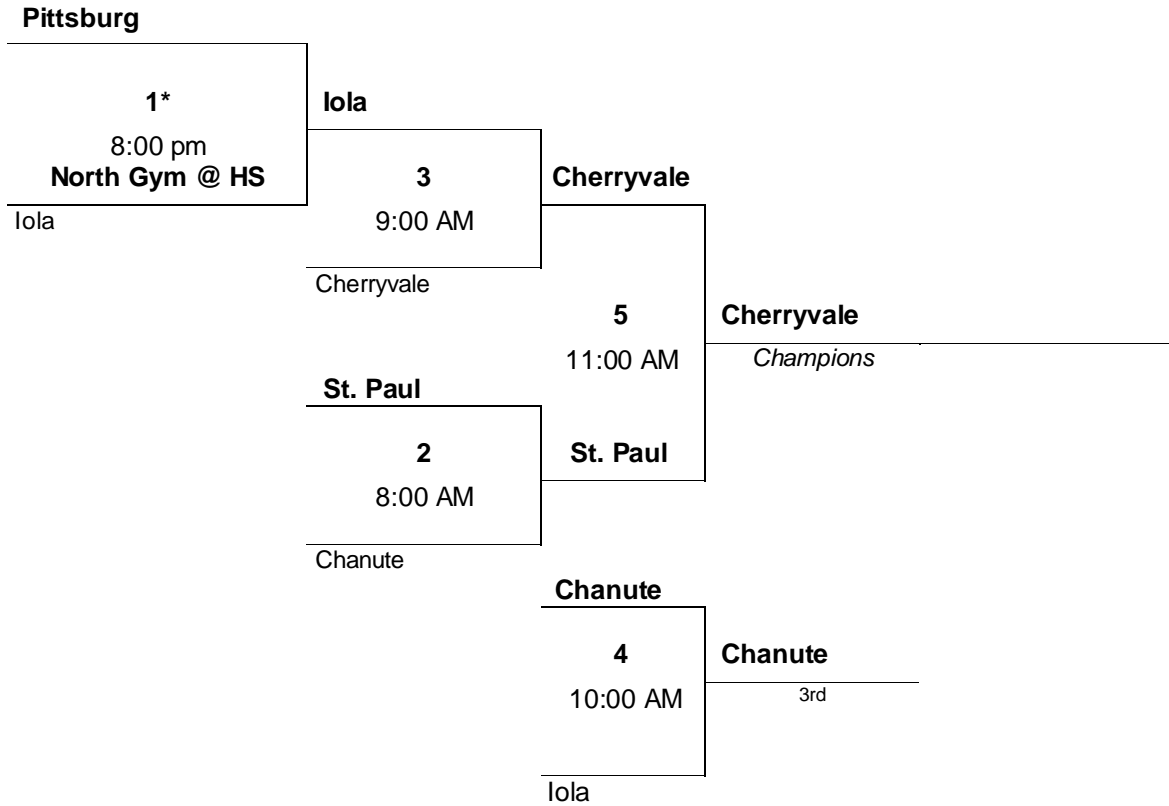

2008 Chanute MAYB 11-12 Grls Middle School

- **G1= 4th seed vs 5th seed**
- **G2= 2nd seed vs 3rd seed**
- **G 3= winner game 1 vs 1st seed**
- **G4= 3rd place game**
- **G5= Championship**