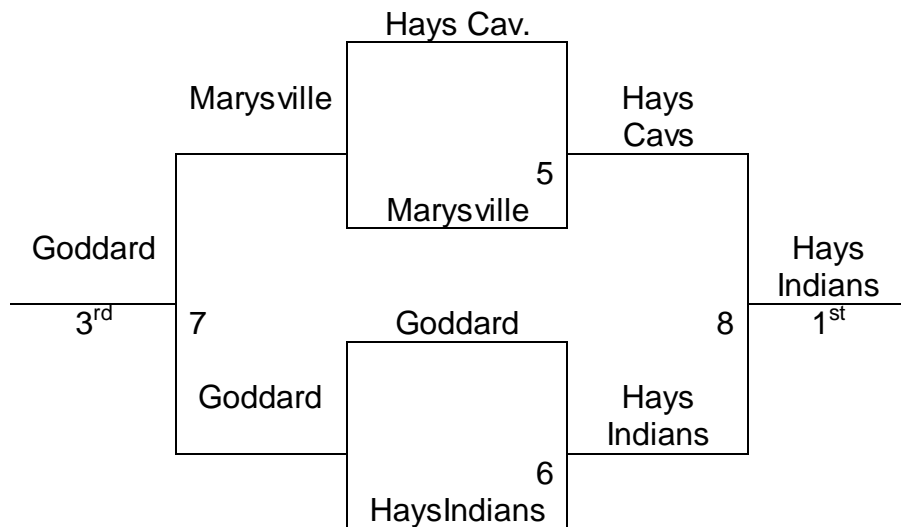

Pool B

5. Salina Central Mustangs	3-0
6. Hays Indians-Maroon	1-2
7. Marysville	0-3
8. Pike Trail	2-1

USBL

Pool A

1. Conway Springs	0-4
2. Abilene	3-1
3. Rose Hill Rockets	4-0
4. Wichita Kings	2-2
5. Beloit	1-3

Pool B

6. Herington Railers	1-3
7. Lightning Bugs	0-4
8. Goessel	3-1
9. Scott City	4-0
10. Brooke Thunder	2-2

Salina MAYB NBA 11th/12th Boys

Bracket A

Bracket B

Salina MAYB

USBL 11th/12th Boys

Bracket A

Bracket B