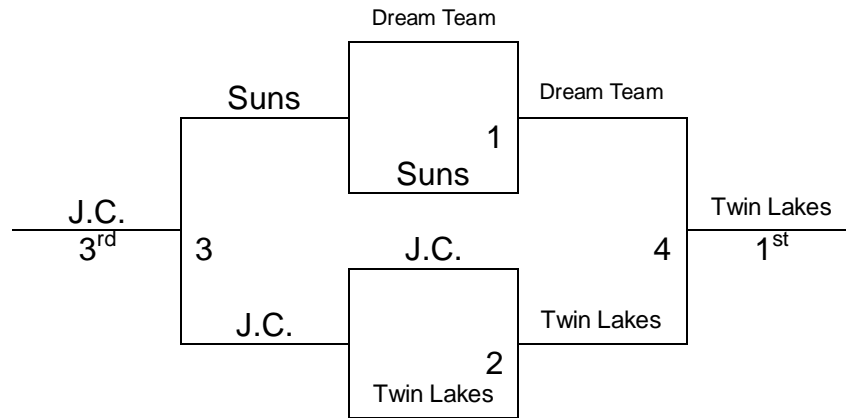

- There are 14 teams in this division. We will play 2 separate tournaments. The WNBA division will have 8 teams, and the NCAA division 6. The WNBA will play pool play, followed by bracket play, and the NCAA will play a round robin tournament!

WNBA

Pool A

1. Junction City	2-1
2. KS Dream Team	3-0
3. Clifton -Clyde	0-3
4. Gardner Blazers	1-2

Pool B

5. Suns-KS	2-1
6. Twin Lakes Stars	3-0
7. Salina Stangs	1-2
8. Abilene	0-3

NCAA

1. BABS-KS	1-4
2. Lakeside Lady Knights	0-5
3rd 3. Newton Railers	4-1
4. Thunder-Bank-KS	2-3
2nd 5. SN Misfits	4-1
1st 6. Blaze-KS	4-1

Salina MAYB

11th/12th Girls WNBA

Bracket A

Bracket B

Salina MAYB

June 13-15

Division: 11th/12th Boys

Gyms: Salina Central H.S. #1, Bethany College 2,3