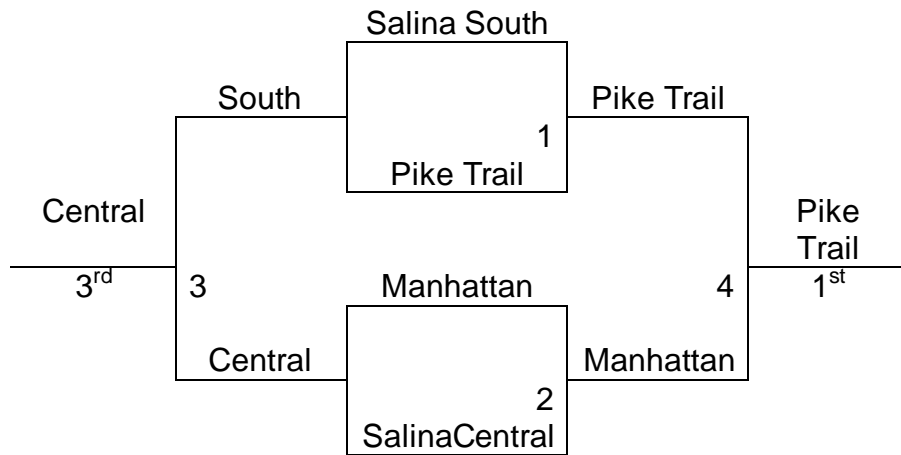

- There will be 2 separate tournaments in this age division. We will have an NBA division, and also a USBL division.

NBA

Pool A

1. Salina Cougars	3-0
2. Goddard	1-2
3. Hays Cavaliers	1-2
4. Manhattan Indians	2-1

Pool B

5. Salina Central Mustangs	3-0
6. Hays Indians-Maroon	1-2
7. Marysville	0-3
8. Pike Trail	2-1

USBL

Pool A

1. Conway Springs	0-4
2. Abilene	3-1
3. Rose Hill Rockets	4-0
4. Wichita Kings	2-2
5. Beloit	1-3

Pool B

6. Herington Railers	1-3
7. Lightning Bugs	0-4
8. Goessel	3-1
9. Scott City	4-0
10. Brooke Thunder	2-2

Salina MAYB NBA 11th/12th Boys

Bracket A

Bracket B

Salina MAYB

USBL 11th/12th Boys

Bracket A

Bracket B