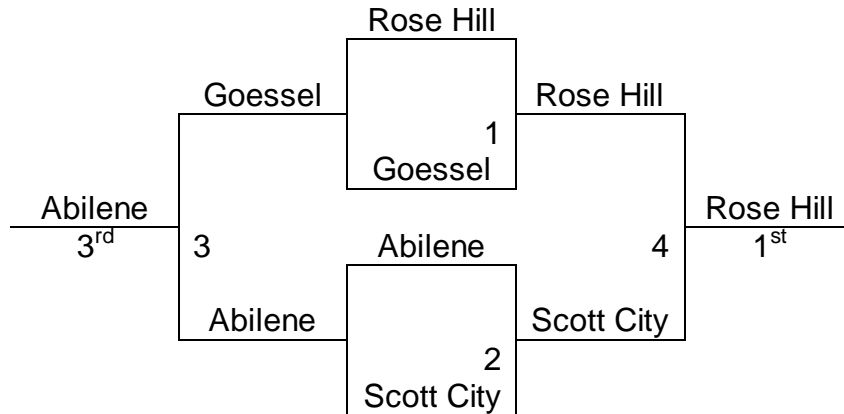

Pool B

5. Salina Central Mustangs	3-0
6. Hays Indians-Maroon	1-2
7. Marysville	0-3
8. Pike Trail	2-1

USBL

Pool A

1. Conway Springs	0-4
2. Abilene	3-1
3. Rose Hill Rockets	4-0
4. Wichita Kings	2-2
5. Beloit	1-3

Pool B

6. Herington Railers	1-3
7. Lightning Bugs	0-4
8. Goessel	3-1
9. Scott City	4-0
10. Brooke Thunder	2-2

Salina MAYB NBA 11th/12th Boys

Bracket A

Bracket B

Salina MAYB

USBL 11th/12th Boys

Bracket A

Bracket B