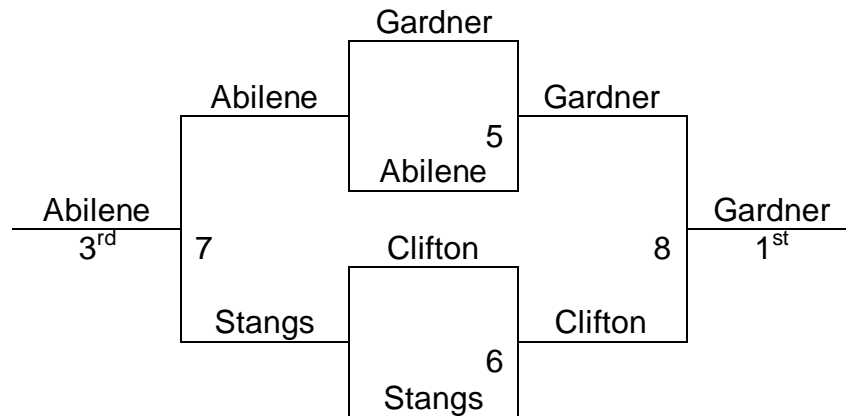

- There are 14 teams in this division. We will play 2 separate tournaments. The WNBA division will have 8 teams, and the NCAA division 6. The WNBA will play pool play, followed by bracket play, and the NCAA will play a round robin tournament!

WNBA

Pool A

1. Junction City	2-1
2. KS Dream Team	3-0
3. Clifton -Clyde	0-3
4. Gardner Blazers	1-2

Pool B

5. Suns-KS	2-1
6. Twin Lakes Stars	3-0
7. Salina Stangs	1-2
8. Abilene	0-3

NCAA

1. BABS-KS	1-4
2. Lakeside Lady Knights	0-5
3rd 3. Newton Railers	4-1
4. Thunder-Bank-KS	2-3
2nd 5. SN Misfits	4-1
1st 6. Blaze-KS	4-1

Salina MAYB

11th/12th Girls WNBA

Bracket A

Bracket B

Salina MAYB

June 13-15

Division: 11th/12th Boys

Gyms: Salina Central H.S. #1, Bethany College 2,3