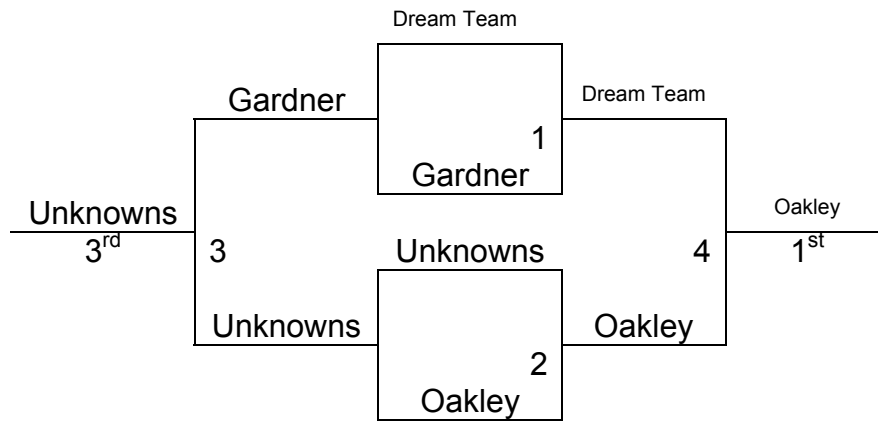

- There are 8 teams in this division. All teams advance to Bracket play on Sunday!

Pool A

1. Salina Stangs	0-3
2. KS Dream Team	3-0
3. KS Diamonds	1-2
4. The Unknowns-Wichita	2-1

Pool B

5. Gardner Blazers	2-1
6. Oakley-Lady Plainsmen	3-0
7. KS Hurricanes	0-3
8. Blue Crush-KS	1-2

Salina MAYB

9th/10th Girls

Bracket A

Bracket B

Salina MAYB June 13-15

Division: 9th/10th Boys

Gyms: Salina Central H.S. #1, Bethany College ,2,3

	SCHS1	BC2	BC3
Fri.			
5:00-	1-2		
6:00-	3-4		
7:00-	5-1		
8:00-	2-4		
9:00-	3-5		
Sat.			
8:00-		6-7	
9:00-		8-9	
10:00-		10-11	
11:00-		12-13	
12:00-	6-8	1-3	
1:00-	7-9	2-5	
2:00-	10-12	1-4	
3:00-	11-13	2-3	
4:00-		4-5	6-9
5:00-		10-13	7-8
6:00-		11-12	
7:00-	G1N		
8:00-			
9:00-			
Sun.			
8:00-	G5U		
9:00-	G6U		
10:00-	G2N	G1U	G2U
11:00-	G3N	G7U	G8U
12:00-	G3U		
1:00-	G4U		
2:00-	G4N		
3:00-	G5N		

- There will be two separate tournaments at this age division. We will have the NBA division, and the USBL division.

NBA

1. McPherson	2-2
2. Salina South	1-3
3. Hays Indians- Gold	2-1
4. NWK Blaze	0-4
5. Central KS Gym Rats	4-0