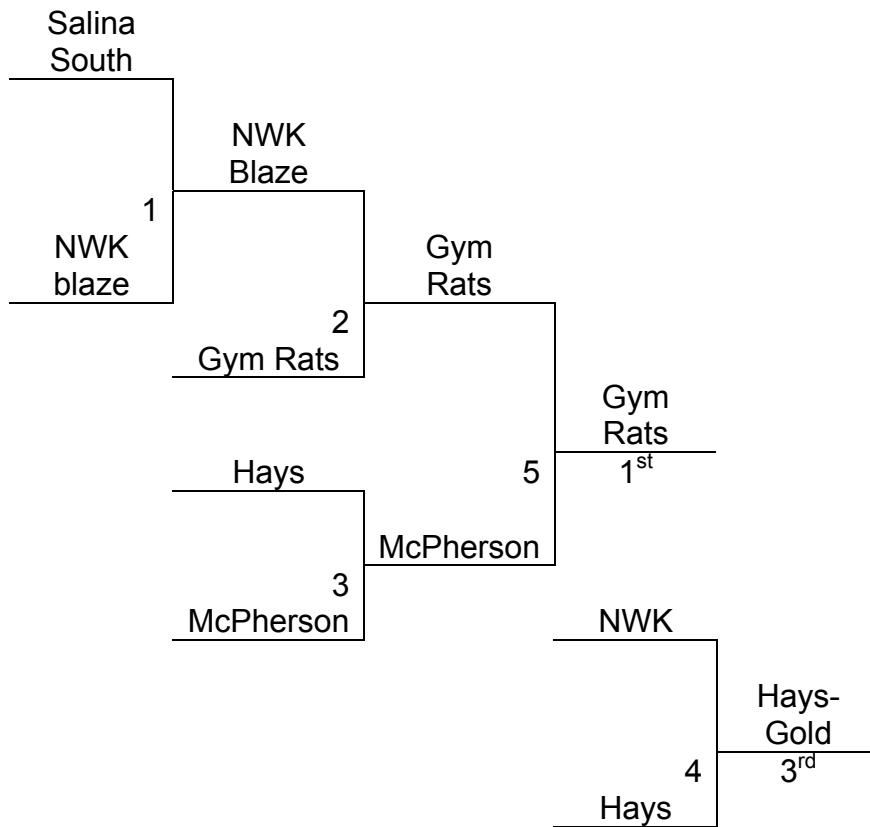

- There are 8 teams in this division. All teams advance to Bracket play on Sunday!

Pool A

1. Salina Stangs	0-3
2. KS Dream Team	3-0
3. KS Diamonds	1-2
4. The Unknowns-Wichita	2-1

Pool B

5. Gardner Blazers	2-1
6. Oakley-Lady Plainsmen	3-0
7. KS Hurricanes	0-3
8. Blue Crush-KS	1-2

- There will be two separate tournaments at this age division. We will have the NBA division, and the USBL division.

NBA

1. McPherson	2-2
2. Salina South	1-3
3. Hays Indians- Gold	2-1
4. NWK Blaze	0-4
5. Central KS Gym Rats	4-0

Pool A- USBL

6. Playmakers	0-3
7. Abilene Cowboys	3-0
8. End Zone Sports	2-1
9. Rockets	1-2

Pool B- USBL

10. Hays Chukers	0-3
11. Knights-Derby	1-2
12. Newton Railers	2-1
13. Washington County	3-0

Salina MAYB

NBA 9th/10th Boys

Salina MAYB

USBL 9th/10th Boys

Bracket A

Bracket B