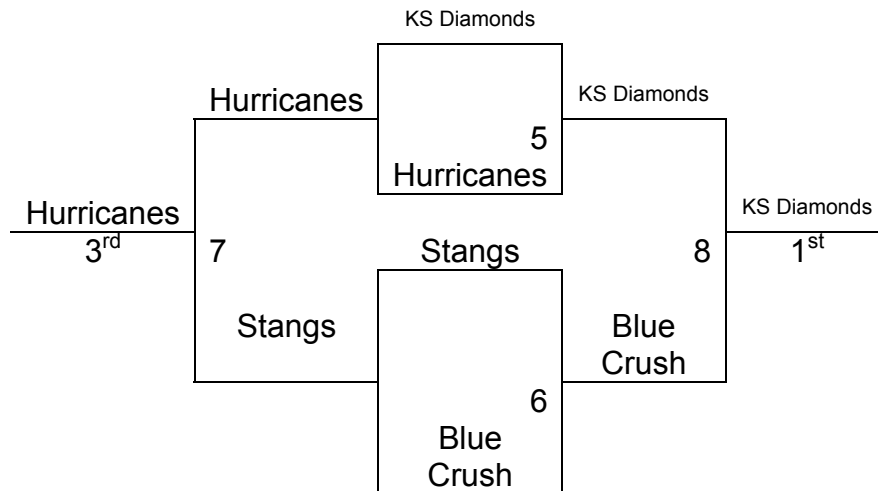

Salina MAYB June 13-15

Division: 9th/10th Girls

Gym: Salina South H.S.

	SHS1	SHS2
Sat.		
8:00-	1-2	
9:00-	3-4	
10:00-	5-6	
11:00-	7-8	
12:00-		1-3
1:00-		2-4
2:00-		5-7
3:00-		6-8
4:00-	1-4	
5:00-	2-3	
6:00-	5-8	
7:00-	6-7	
Sun.		
12:00-	G5	G6
1:00-	G1	G2
4:00-	G8	G7
5:00-	G4	G3

- There are 8 teams in this division. All teams advance to Bracket play on Sunday!

Pool A

1. Salina Stangs	0-3
2. KS Dream Team	3-0
3. KS Diamonds	1-2
4. The Unknowns-Wichita	2-1

Pool B

5. Gardner Blazers	2-1
6. Oakley-Lady Plainsmen	3-0
7. KS Hurricanes	0-3
8. Blue Crush-KS	1-2

Salina MAYB

9th/10th Girls

Bracket A

Bracket B

Salina MAYB June 13-15

Division: 9th/10th Boys

Gyms: Salina Central H.S. #1, Bethany College ,2,3

	SCHS1	BC2	BC3
Fri.			
5:00-	1-2		
6:00-	3-4		
7:00-	5-1		
8:00-	2-4		
9:00-	3-5		
Sat.			
8:00-		6-7	
9:00-		8-9	
10:00-		10-11	
11:00-		12-13	
12:00-	6-8	1-3	
1:00-	7-9	2-5	
2:00-	10-12	1-4	
3:00-	11-13	2-3	
4:00-		4-5	6-9
5:00-		10-13	7-8
6:00-		11-12	
7:00-	G1N		
8:00-			
9:00-			
Sun.			
8:00-	G5U		
9:00-	G6U		
10:00-	G2N	G1U	G2U
11:00-	G3N	G7U	G8U
12:00-	G3U		
1:00-	G4U		
2:00-	G4N		
3:00-	G5N		

- There will be two separate tournaments at this age division. We will have the NBA division, and the USBL division.

NBA

1. McPherson	2-2
2. Salina South	1-3
3. Hays Indians- Gold	2-1
4. NWK Blaze	0-4
5. Central KS Gym Rats	4-0