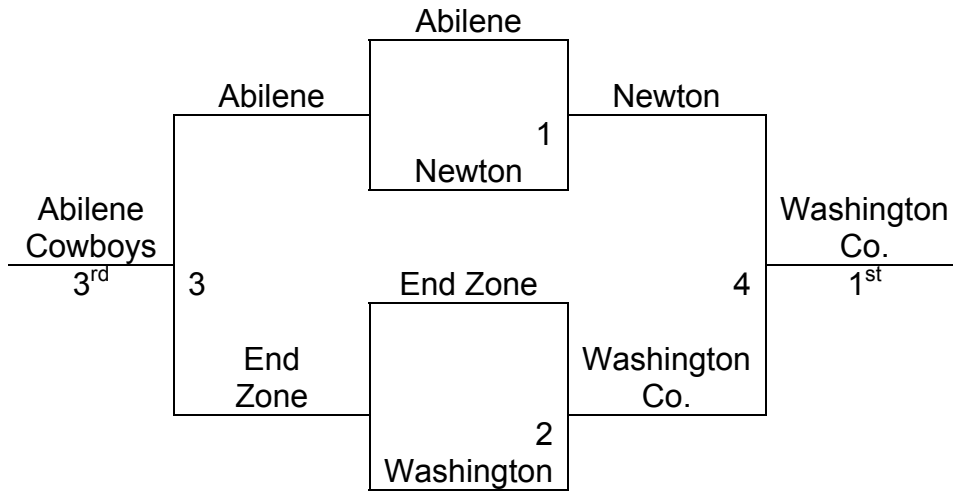

- There are 8 teams in this division. All teams advance to Bracket play on Sunday!

Pool A

1. Salina Stangs	0-3
2. KS Dream Team	3-0
3. KS Diamonds	1-2
4. The Unknowns-Wichita	2-1

Pool B

5. Gardner Blazers	2-1
6. Oakley-Lady Plainsmen	3-0
7. KS Hurricanes	0-3
8. Blue Crush-KS	1-2

- There will be two separate tournaments at this age division. We will have the NBA division, and the USBL division.

NBA

1. McPherson	2-2
2. Salina South	1-3
3. Hays Indians- Gold	2-1
4. NWK Blaze	0-4
5. Central KS Gym Rats	4-0

Pool A- USBL

6. Playmakers	0-3
7. Abilene Cowboys	3-0
8. End Zone Sports	2-1
9. Rockets	1-2

Pool B- USBL

10. Hays Chukers	0-3
11. Knights-Derby	1-2
12. Newton Railers	2-1
13. Washington County	3-0

Salina MAYB

NBA 9th/10th Boys

Salina MAYB

USBL 9th/10th Boys

Bracket A

Bracket B