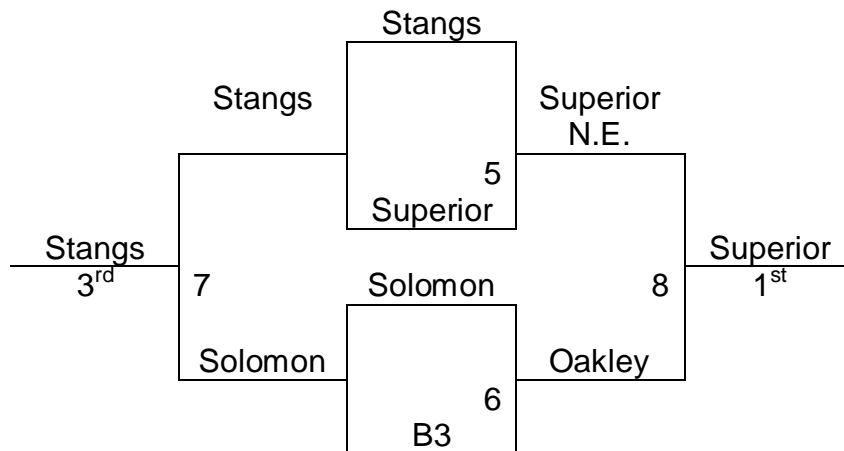

Pool B

5. Great Bend Panthers	1-2
6. KS Dream Team	3-0
7. Summertime Stars	2-1
8. Wichita Wolfpack	0-3

NCAA

Pool A

1. Solomon Players	0-3
2. Kansas Starz	3-0
3. Salina Stangs	1-2
4. Wichita Force	2-1

Pool B

5. PX Riders	2-1
6. Hutchinson BGC Hawks	3-0
7. Oakley-Blue	1-2
8. Superior-NE	0-3

Salina MAYB

WNBA 8th Girls

Bracket A

Bracket B

Salina MAYB

NCAA 8th Girls

Bracket A

Bracket B

Salina MAYB June 13-15

Division: 8th Boys

Gyms: Smoky Valley M.S. @ Smoky Valley H.S. #1

	SVMS	SVHS1
Fri.		
5:00-	1-2	
6:00-	3-4	
7:00-	1-5	
8:00-	2-4	
9:00-	3-5	
Sat.		
8:00-	6-7	
9:00-	8-9	
10:00-	6-10	
11:00-	7-9	
12:00-	8-10	
1:00-	1-3	
2:00-	2-5	
3:00-	1-4	6-8
4:00-	2-3	9-10
5:00-	7-8	
6:00-	4-5	
7:00-	6-9	7-10
8:00-	G5	
9:00-	G6	
Sun.		
12:00-	G7	
1:00-	G8	
2:00-	G1	
3:00-	G2	
4:00-	G9	
5:00-	G3	
6:00-	G4	