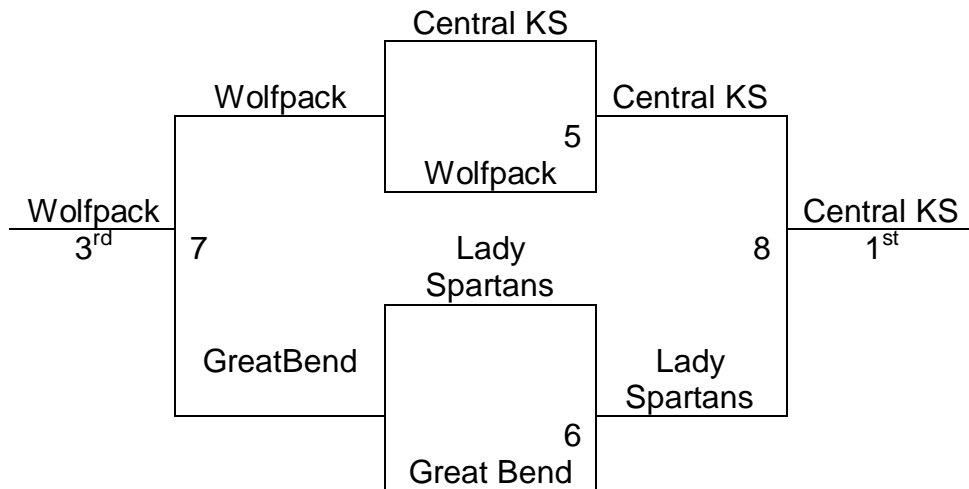

- This division has 16 teams. We will play 2 separate tournaments. We will have the WNBA division, and the NCAA division.

WNBA

Pool A

1. Central KS Stars	1-2
2. Wichita Lady Spartans	0-3
3. McPherson Pups	3-0
4. Dodge City Lady Hoosiers	2-1

Pool B

5. Great Bend Panthers	1-2
6. KS Dream Team	3-0
7. Summertime Stars	2-1
8. Wichita Wolfpack	0-3

NCAA

Pool A

1. Solomon Players	0-3
2. Kansas Starz	3-0
3. Salina Stangs	1-2
4. Wichita Force	2-1

Pool B

5. PX Riders	2-1
6. Hutchinson BGC Hawks	3-0
7. Oakley-Blue	1-2
8. Superior-NE	0-3

Salina MAYB

WNBA 8th Girls

Bracket A

Bracket B

Salina MAYB

NCAA 8th Girls

Bracket A

Bracket B

Salina MAYB June 13-15

Division: 8th Boys

Gyms: Smoky Valley M.S. @ Smoky Valley H.S. #1

	SVMS	SVHS1
Fri.		
5:00-	1-2	
6:00-	3-4	
7:00-	1-5	
8:00-	2-4	
9:00-	3-5	
Sat.		
8:00-	6-7	
9:00-	8-9	
10:00-	6-10	
11:00-	7-9	
12:00-	8-10	
1:00-	1-3	
2:00-	2-5	
3:00-	1-4	6-8
4:00-	2-3	9-10
5:00-	7-8	
6:00-	4-5	
7:00-	6-9	7-10
8:00-	G5	
9:00-	G6	
Sun.		
12:00-	G7	
1:00-	G8	
2:00-	G1	
3:00-	G2	
4:00-	G9	
5:00-	G3	
6:00-	G4	