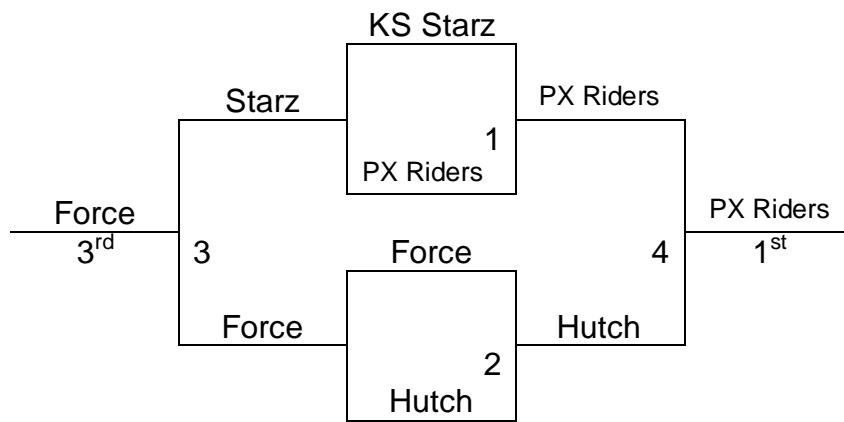

Pool B

5. Great Bend Panthers	1-2
6. KS Dream Team	3-0
7. Summertime Stars	2-1
8. Wichita Wolfpack	0-3

NCAA

Pool A

1. Solomon Players	0-3
2. Kansas Starz	3-0
3. Salina Stangs	1-2
4. Wichita Force	2-1

Pool B

5. PX Riders	2-1
6. Hutchinson BGC Hawks	3-0
7. Oakley-Blue	1-2
8. Superior-NE	0-3

Salina MAYB

WNBA 8th Girls

Bracket A

Bracket B

Salina MAYB

NCAA 8th Girls

Bracket A

Bracket B

Salina MAYB June 13-15

Division: 8th Boys

Gyms: Smoky Valley M.S. @ Smoky Valley H.S. #1

	SVMS	SVHS1
Fri.		
5:00-	1-2	
6:00-	3-4	
7:00-	1-5	
8:00-	2-4	
9:00-	3-5	
Sat.		
8:00-	6-7	
9:00-	8-9	
10:00-	6-10	
11:00-	7-9	
12:00-	8-10	
1:00-	1-3	
2:00-	2-5	
3:00-	1-4	6-8
4:00-	2-3	9-10
5:00-	7-8	
6:00-	4-5	
7:00-	6-9	7-10
8:00-	G5	
9:00-	G6	
Sun.		
12:00-	G7	
1:00-	G8	
2:00-	G1	
3:00-	G2	
4:00-	G9	
5:00-	G3	
6:00-	G4	