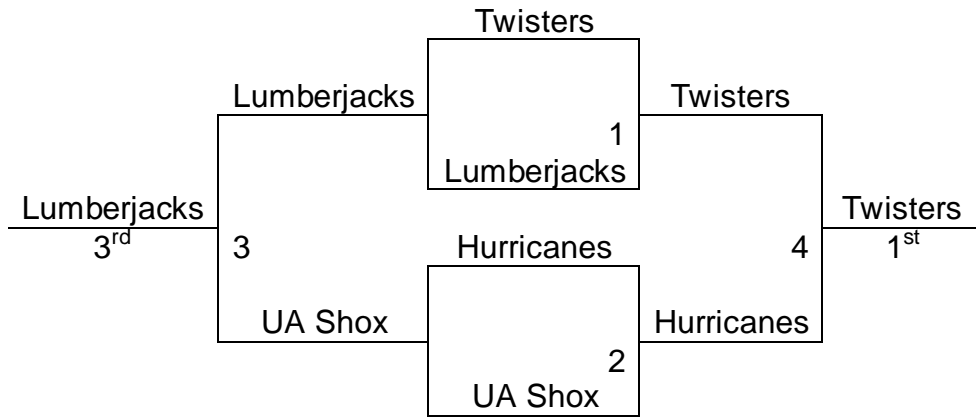

Salina MAYB

8th Boys

Bracket A