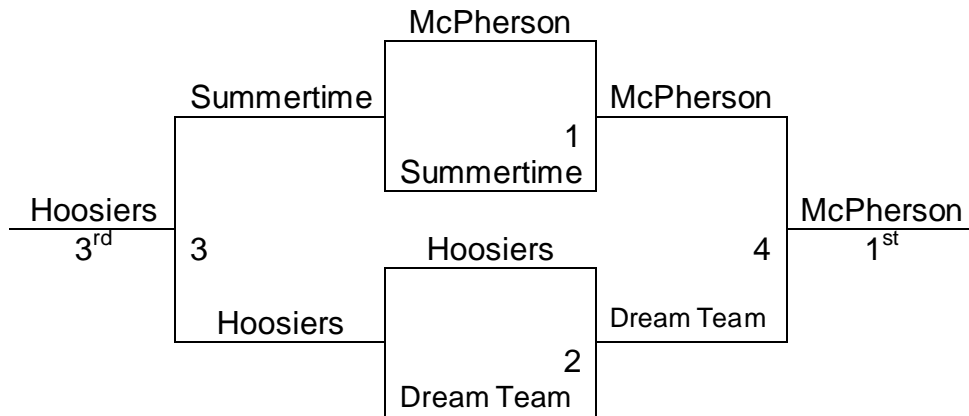

Salina MAYB

WNBA 8th Girls

Bracket A