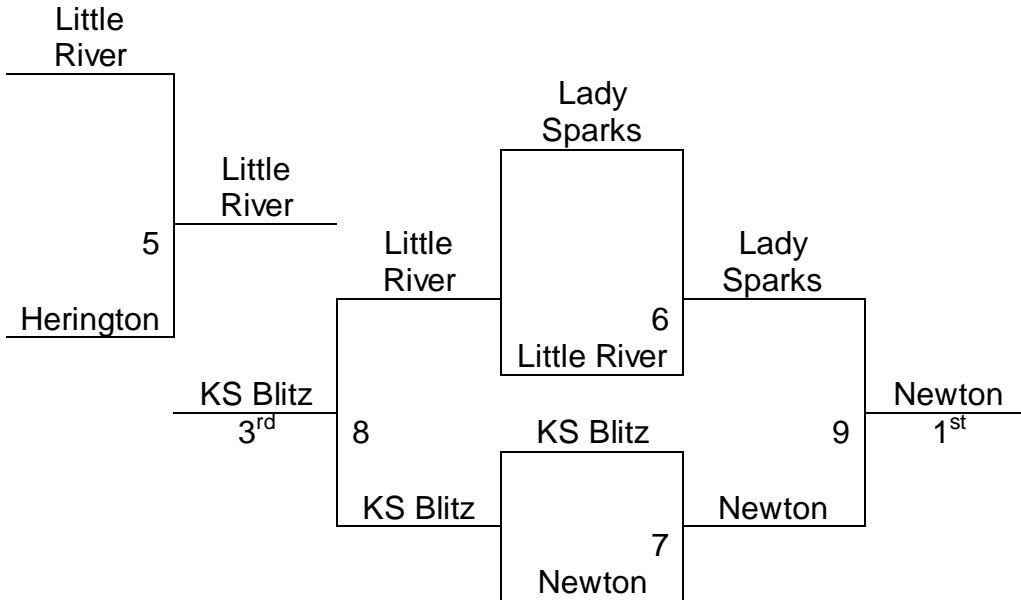

- There are 9 teams in this division. 1 pool of 4, and 1 pool of 5. All teams advance to bracket play!

	W/L		W/L
Pool A		Pool B	
1. SC Tornadoes	3-0	5. Herington Railers	0-4
2. KS Blitz	0-3	6. Newton Railers	2-2
3. Ell-Saline Cardinals	2-1	7. Hays Hoopsters	3-1
4. Western KS Lady Sparks	1-2	8. Little River	1-3
		9. South Lady Cougars	4-0

Salina MAYB

7th Girls

9 TEAMS

Bracket A

Bracket B

Salina MAYB June 13-15

Division: 7th Boys

Gym: Smoky Valley H.S. #1,#2

	SVHS2	SVHS1
Fri.		
5:00-	5-6	
6:00-	7-8	
7:00-	5-9	
8:00-	6-8	
9:00-	7-9	
Sat.		
8:00-		
9:00-	3-4	1-2
10:00-	5-8	
11:00-	6-9	
12:00-	1-3	
1:00-	2-4	
2:00-	5-7	
3:00-	8-9	
4:00-	6-7	
5:00-	1-4	
6:00-	2-3	
7:00-	G5	
8:00-	G7	
9:00-		
Sun.		
12:00-	G6	
1:00-	G1	
2:00-	G2	
3:00-	G8	
4:00-	G9	
5:00-	G3	
6:00-	G4	

- There are 9 teams in this division. All teams advance to Bracket play!

Pool A	W/L	Pool B	W/L
1. Newton Railers	1-2	5. Abilene Runnin' Rebels	4-0
2. Andover Jags	2-1	6. Salina Crusaders	2-2
3. Dodge City Rattlers	0-3	7. CK Warriors	2-2
4. NCK Primetime	3-0	8. TA-TOWN Heavyweights	1-3
		9. Republic County	1-3