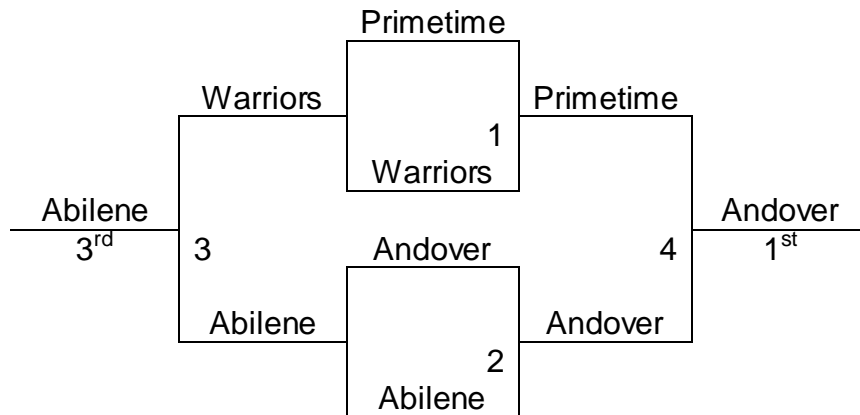

Salina MAYB

7th Boys

Bracket A