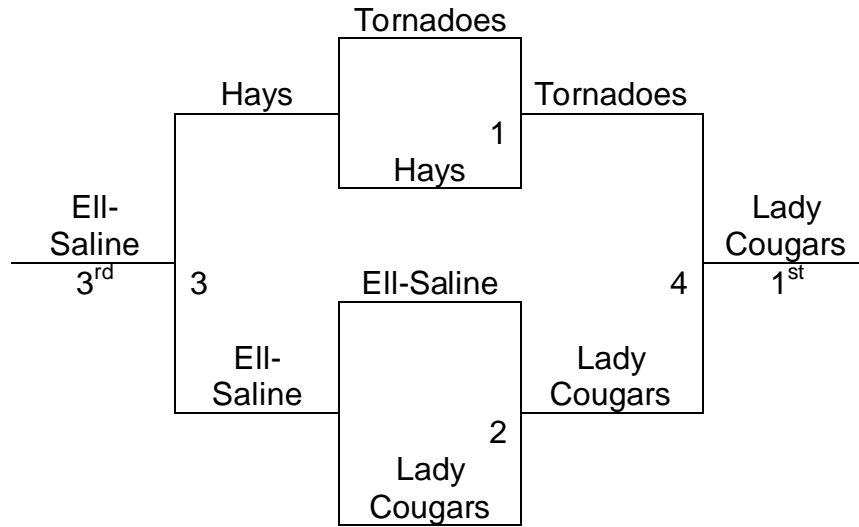

Salina MAYB June 13-15

Division: 7th Girls

Gyms: South Middle School, Lakewood M.S.

	SMS	LMS2	LMS1
Fri.			
5:00-	5-6		
6:00-	7-8		
7:00-	9-5		
8:00-	6-7		
9:00-	8-9		
Sat.			
8:00-	X		
9:00-	X		
10:00-	1-2		
11:00-	3-4		
12:00-	X	5-8	
1:00-	X		
2:00-	1-3		
3:00-	6-9		5-7
4:00-	X		
5:00-	X		
6:00-	7-9	2-4	
7:00-	6-8		
8:00-	1-4	2-3	
9:00-			
Sun.			
8:00-	G5		
9:00-	G7		
10:00-	X		
11:00-	X	G6	
12:00-	G1		
1:00-	G2		
2:00-	X		
3:00-	X	G8	
4:00-	G9		
5:00-	G3		
6:00-	G4		

- There are 9 teams in this division. 1 pool of 4, and 1 pool of 5. All teams advance to bracket play!

	W/L		W/L
Pool A		Pool B	
1. SC Tornadoes	3-0	5. Herington Railers	0-4
2. KS Blitz	0-3	6. Newton Railers	2-2
3. Ell-Saline Cardinals	2-1	7. Hays Hoopsters	3-1
4. Western KS Lady Sparks	1-2	8. Little River	1-3
		9. South Lady Cougars	4-0

Salina MAYB

7th Girls

9 TEAMS

Bracket A

Bracket B

Salina MAYB June 13-15

Division: 7th Boys

Gym: Smoky Valley H.S. #1,#2

- There are 9 teams in this division. All teams advance to Bracket play!

Pool A	W/L	Pool B	W/L
1. Newton Railers	1-2	5. Abilene Runnin' Rebels	4-0
2. Andover Jags	2-1	6. Salina Crusaders	2-2
3. Dodge City Rattlers	0-3	7. CK Warriors	2-2
4. NCK Primetime	3-0	8. TA-TOWN Heavyweights	1-3
		9. Republic County	1-3