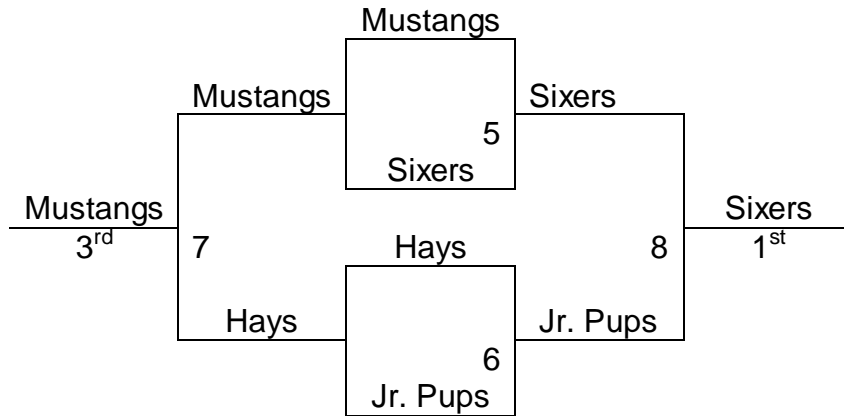

Salina MAYB June 13-15

Division: 5/6 Boys

Gym: Smoky Valley H.S. #1

	SVHS1
Fri.	
5:00-	1-2
6:00-	3-4
7:00-	5-6
8:00-	1-3
9:00-	2-4
Sat.	
10:00-	7-8
11:00-	1-4
12:00-	2-3
1:00-	5-7
2:00-	6-8
5:00-	5-8
6:00-	6-7
8:00-	G5
9:00-	G6
Sun.	
12:00-	G1
1:00-	G2
2:00-	G7
3:00-	G8
4:00-	G3
5:00-	G4

- This division has 8 teams. 2 pools of 4. All teams advance to Bracket play!

	W/L		W/L
Pool A		Pool B	
1. Central KS Chaos	3-0	5. Salina Steelers	2-1
2. Wichita Mustangs	1-2	6. McPherson Jr. Pups	1-2
3. Hays	0-3	7. North Central KS Sixers	0-3
4. KS Bulls 5 th	2-1	8. Wichita Shockers	3-0

Salina MAYB

5th/6th Boys

Bracket A

Bracket B

Salina MAYB
June 13-15

Division: 6th Girls

Gyms: Lakewood M.S.#2

	LMS2
Sat.	
10:00-	1-2
11:00-	3-4
1:00-	2-3
2:00-	1-5
3:00-	2-4
4:00-	3-5
5:00-	1-4
7:00-	1-3
9:00-	2-5
Sun.	
10:00-	4-5
12:00-	G1
1:00-	G3
2:00-	G2
4:00-	G4
5:00-	G5

- This division has 5 teams. All teams advance to Bracket play!

	W/L
1. Riley County Pride	2-2
2. Kansas Twisters	0-4
3. Kansas Hornets	3-1
4. Northwest Kansas Elite	1-3
5. Salina Stangs	4-0

Salina MAYB