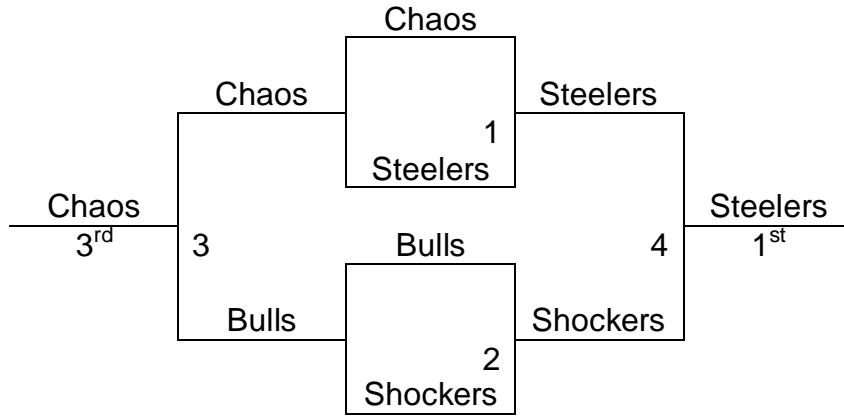

Salina MAYB

5th/6th Boys

Bracket A