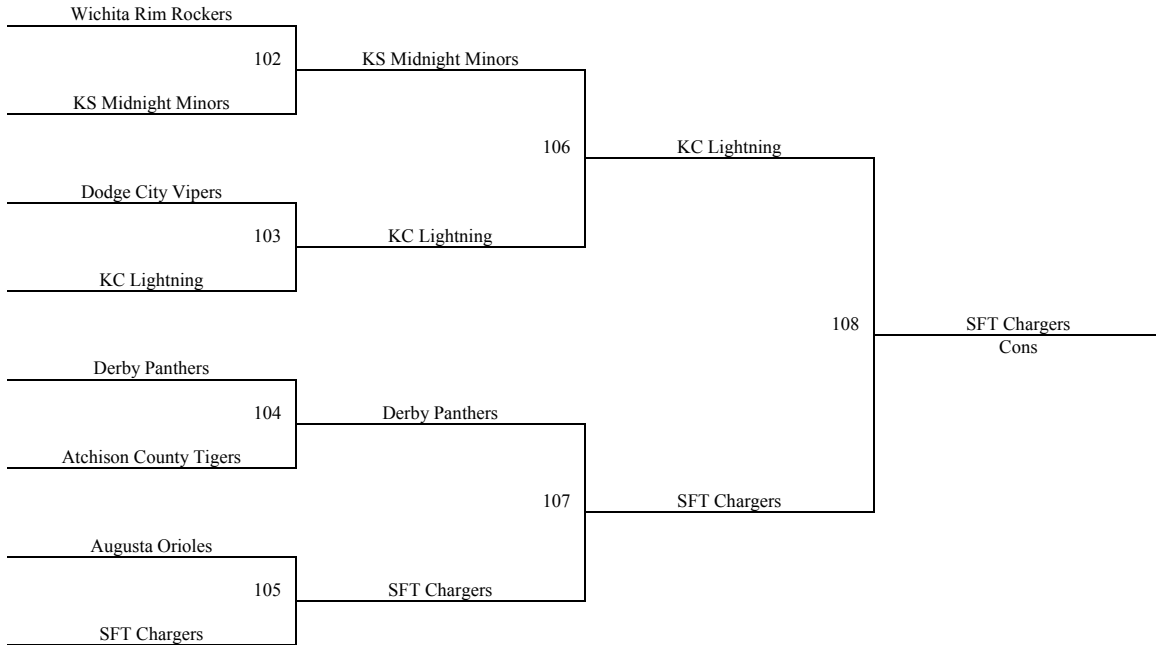

**2008 Summer Kickoff
June 6-8, 2008
9-10th Grade Boys**

Bracket C – Consolation