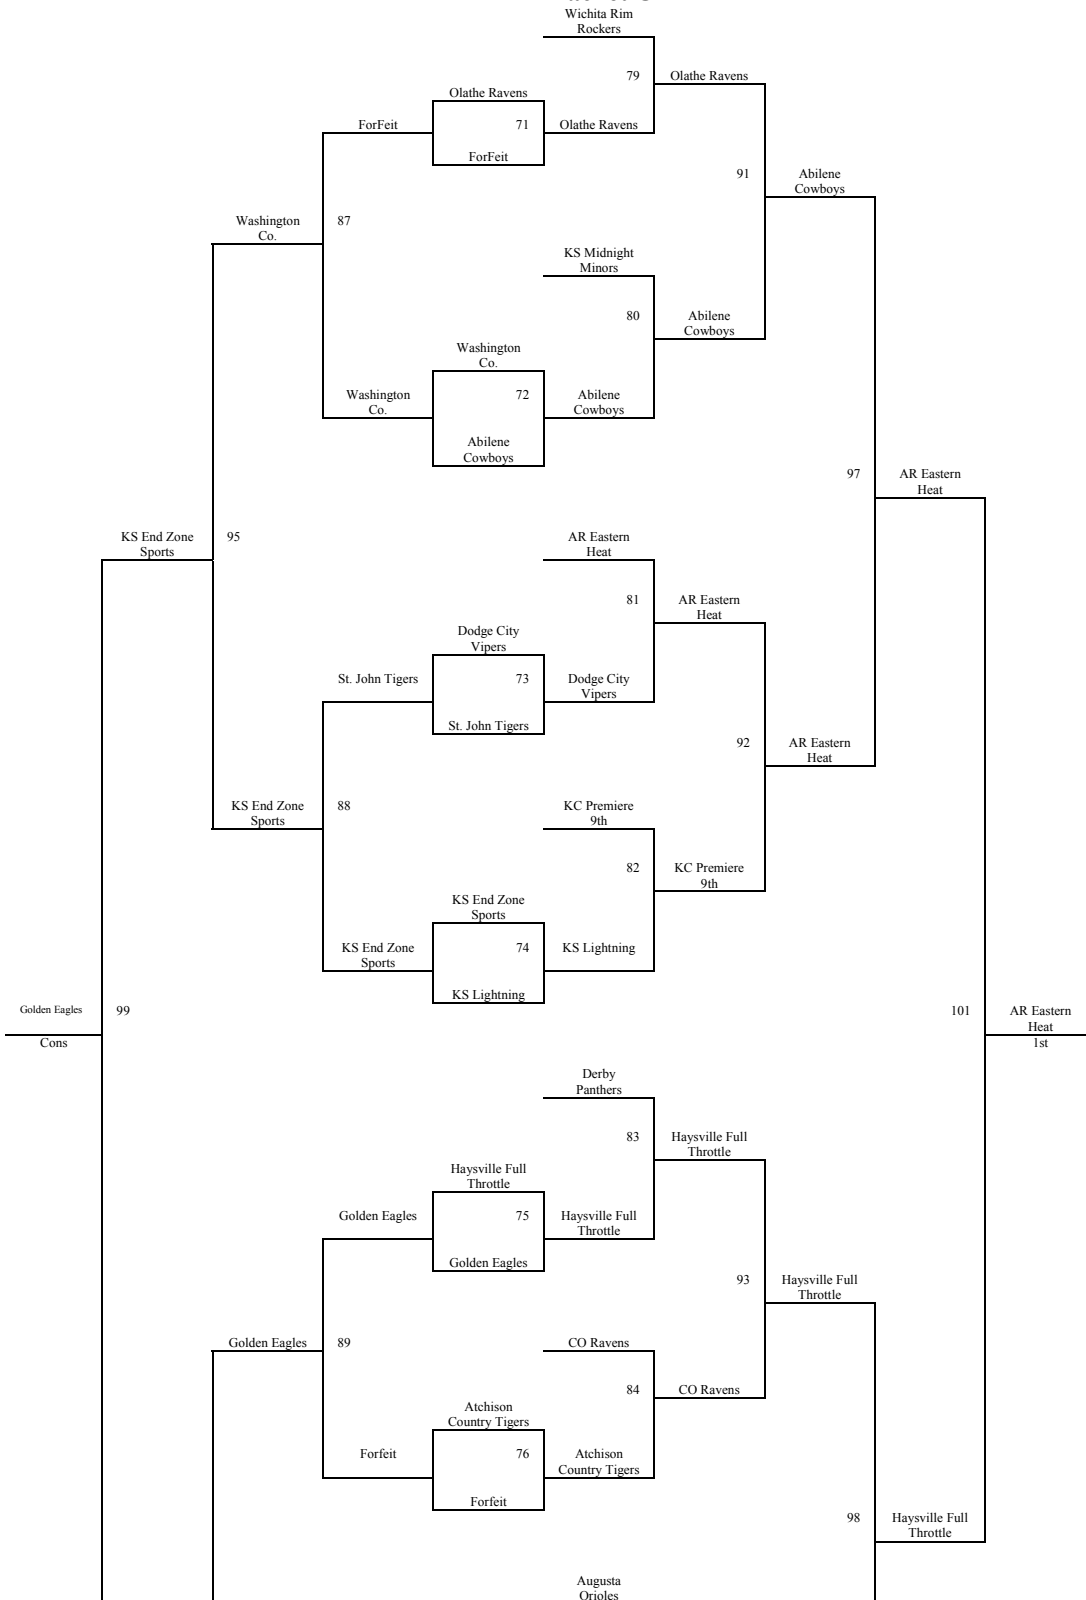

**2008 Summer Kickoff
June 6-8, 2008
9-10th Grade Boys
Bracket C**