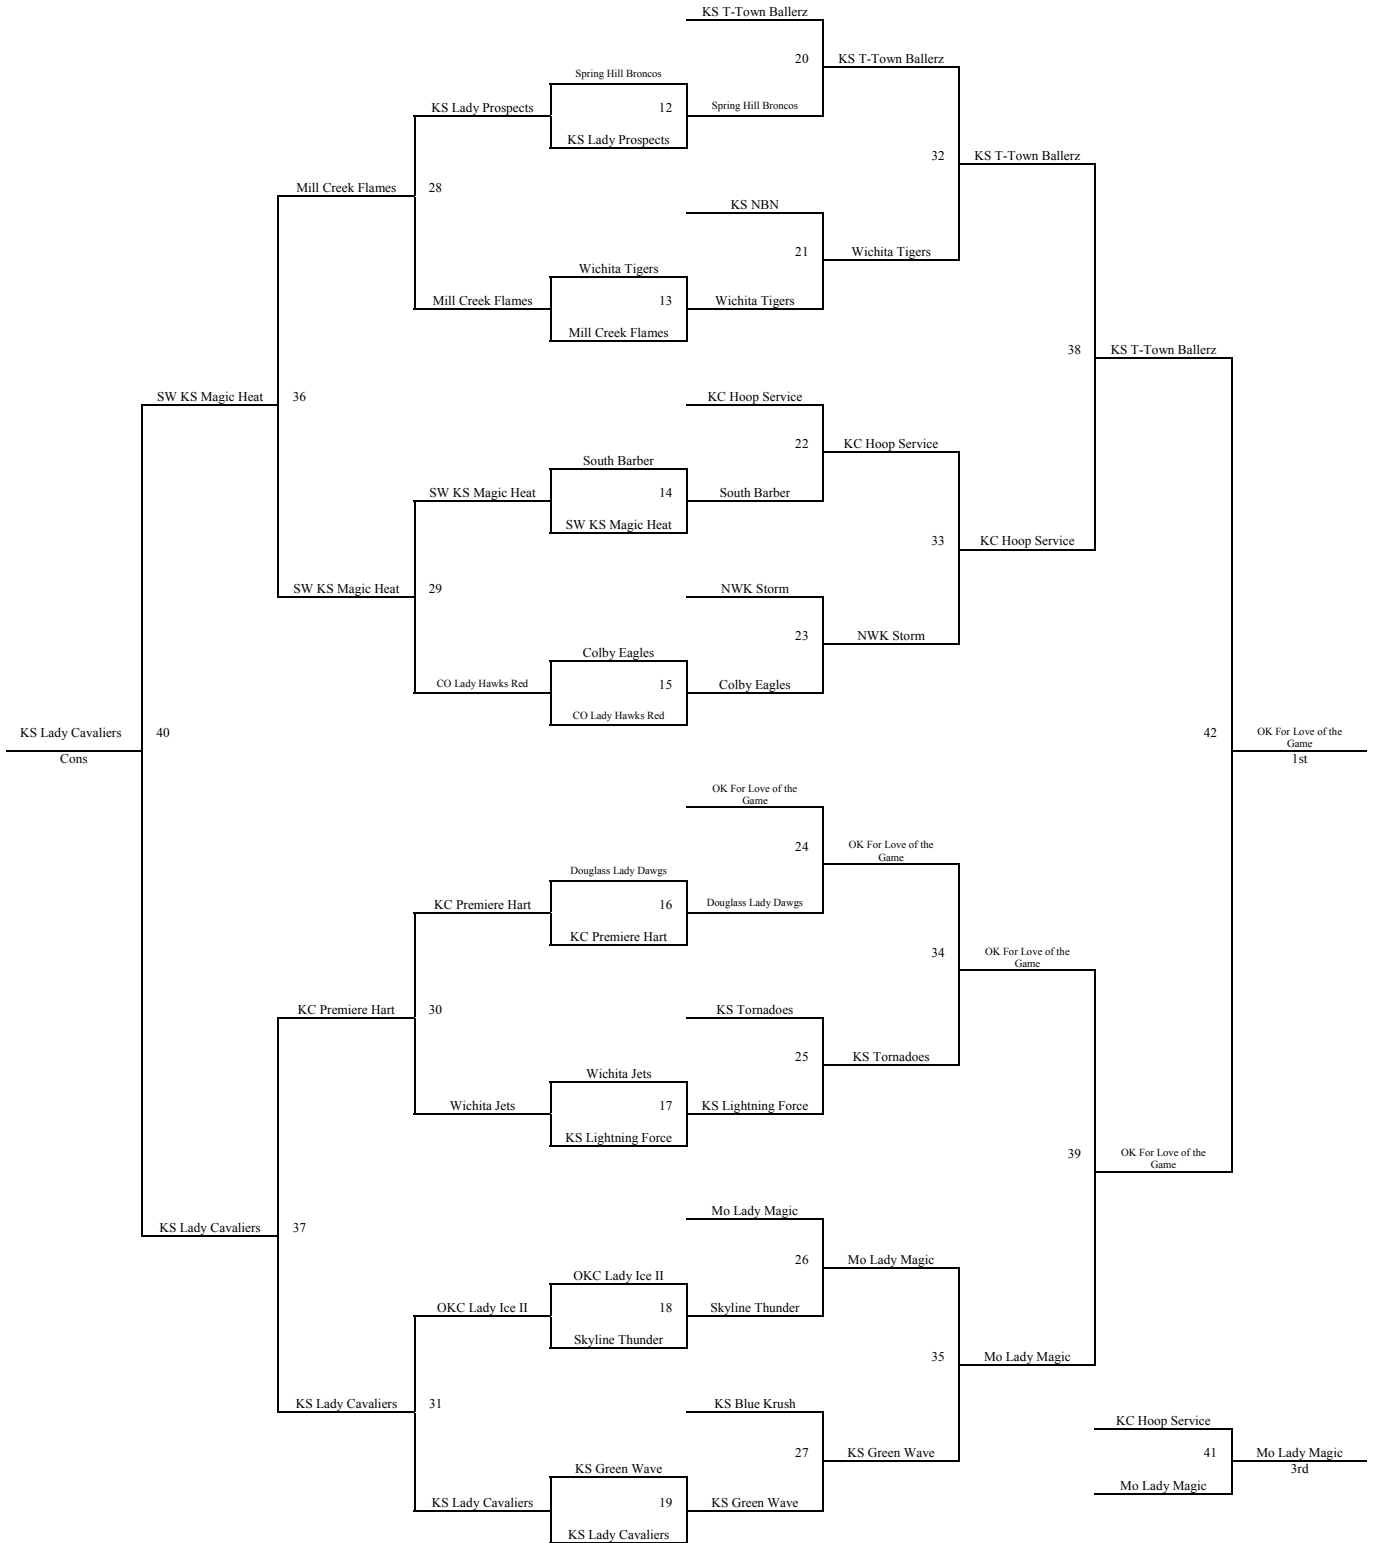

**2008 Summer Kickoff
June 6-8, 2008
9/10th Grade Girls
Bracket B**