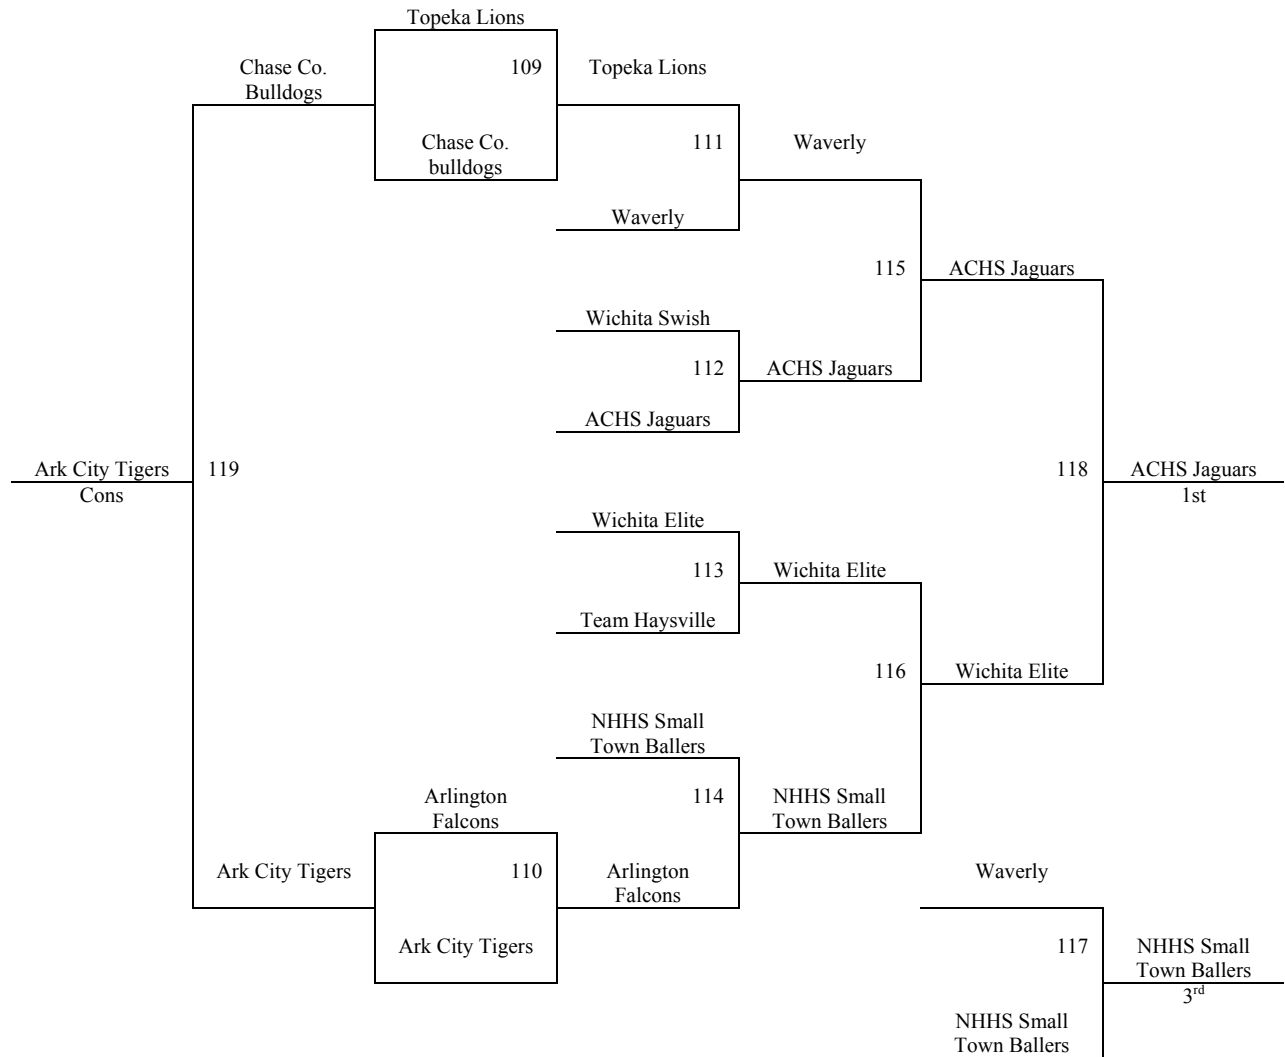

**2008 Summer Kickoff
June 6-8, 2008
9-10th Grade Boys**

Bracket D

2008 Summer Kickoff
June 6-8, 2008
9/10th Grade Girls

Pool A	W	L	Pool B	W	L	Pool C	W	L
1. MV Eclipse TP	3	0	5. OK Edmond Sparks	2	1	9. Topeka Rage	2	1
2. KS T-Town Ballerz	1	2	6. KS Tornadoes	0	3	10. OK For Love of the Game	1	2
3. KS Blue Krush	1	2	7. KC Hoop Service	2	1	11. NWK Storm	0	3
4. Ok Lady Celtics	2	1	8. Mo Varsity	2	1	12. MN Stars	3	0

Pool D	W	L	Pool E	W	L	Pool F	W	L
13. Ok Spirits	3	0	17. KS Lady Cavaliers	1	2	21. Wichita Tigers	3	0
14. KS NBN	0	3	18. KS Fisher Wildcats	1	2	22. McPherson Lady Pups	0	3
15. Mo Lady Magic	1	2	19. Central KS Sparks	1	2	23. Skyline Thunderbirds	2	1
16. CO Hoopsters Blue	2	1	20. Spring Hill Broncos	3	0	24. Ks Storm	1	2

Pool G	W	L	Pool H	W	L	Pool I	W	L
25. South Barber	3	0	29. KC Premiere – Hart	3	0	33. Douglass Lady Dawgs	3	0
26. Ks Lightning Force	2	1	30. KS Sparks	2	1	34. KS Hurricanes	0	3
27. Oakley Lady Plainsmen	1	2	31. SCBL East Grasshoppers	0	3	35. OK Heat	1	2
28. Co Springs Gold	0	3	32. Colby Eagles	1	2	36. CO Lady Hawks Red	2	1

Pool J	W	L	Pool K	W	L	Pool L	W	L
37. KS Midwest Athletics	1	2	41. KS Lightning	1	2	45. KS Blue Crush	2	2
38. Wichita Jets	2	1	42. KS Diamonds	0	3	46. Maize Eagles	2	2
39. SW KS Magic Heat	2	1	43. OKC Lady Ice II	3	0	47. KS Joe's Amigas	0	4
40. IA Lightning White	1	2	44. Mill Creek Flames	2	1	48. KS Lady Prospects	2	2
						49. KS Green Wave	4	0

Games played at Augusta HS, Circle HS, El Dorado HS, and Andover HS.

The top 2 teams in pools A-D to Bracket A. Others to Bracket B.

The top 2 teams in pools E-L to Bracket B. Others to Bracket C.

Please visit www.mayb.com to ensure you are looking at the most up to date schedule!