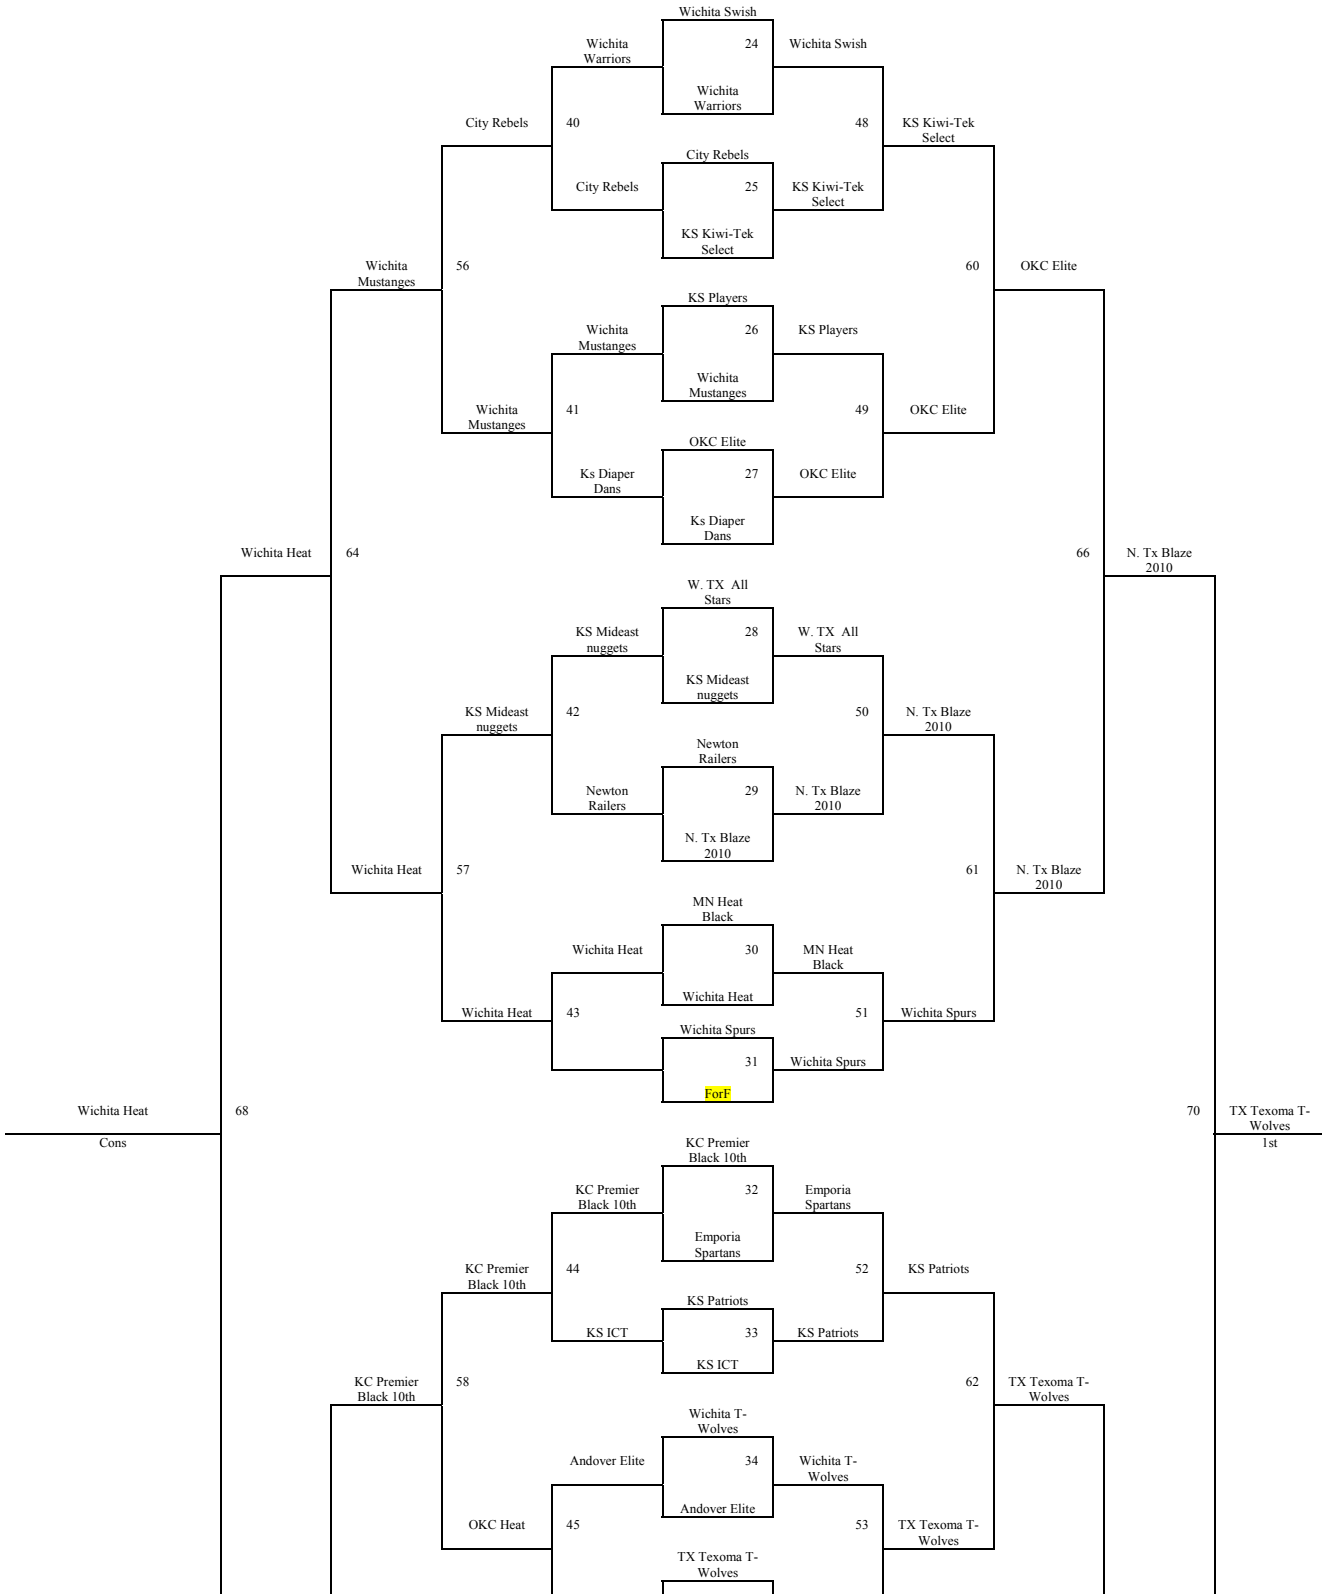

**2008 Summer Kickoff
June 6-8, 2008
9-10th Grade Boys
Bracket B**