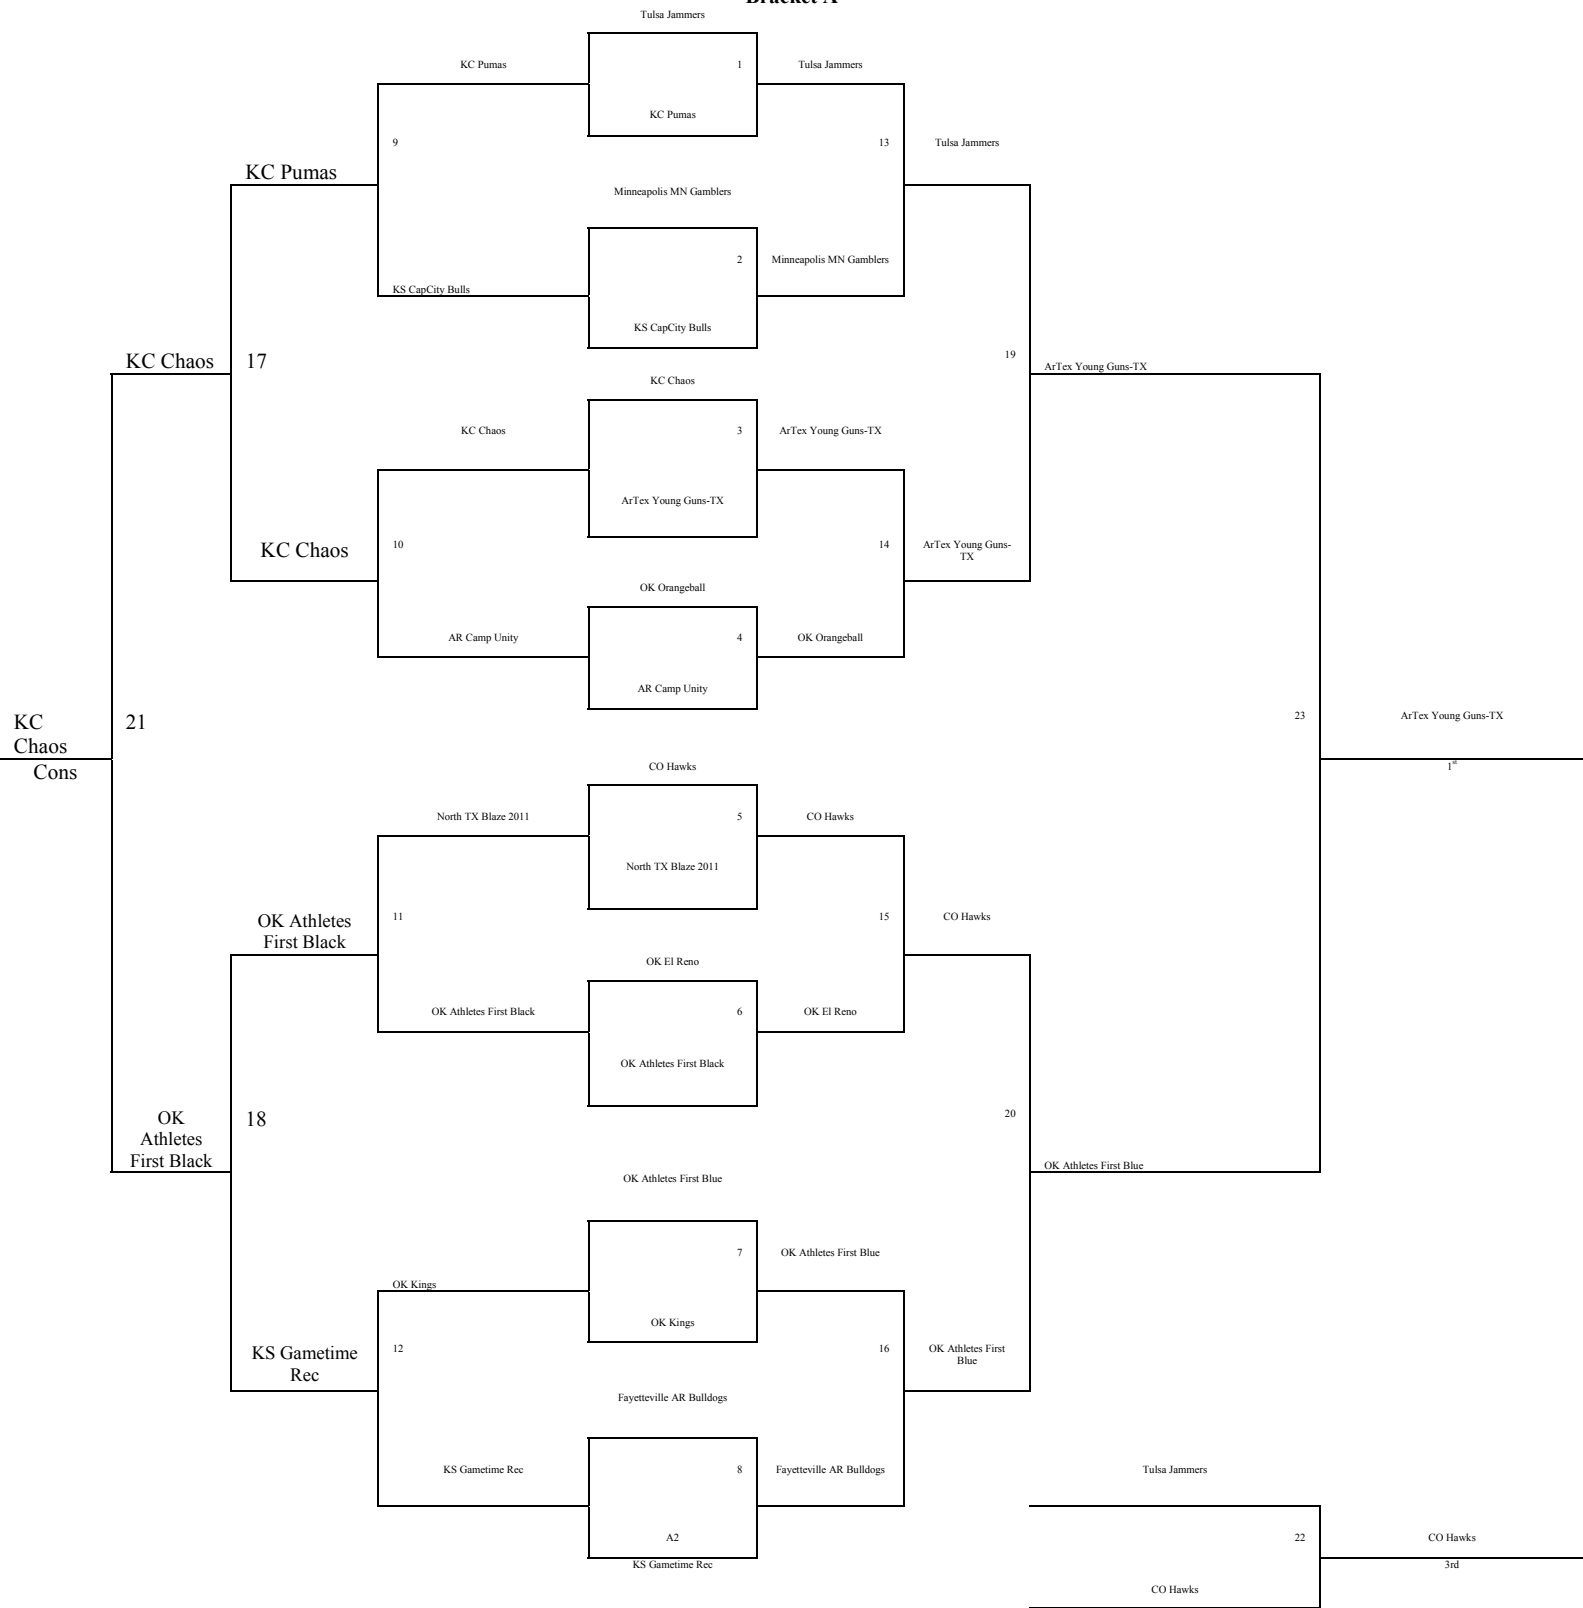

**2008 Summer Kickoff
June 6-8, 2008
9-10th Grade Boys
Bracket A**