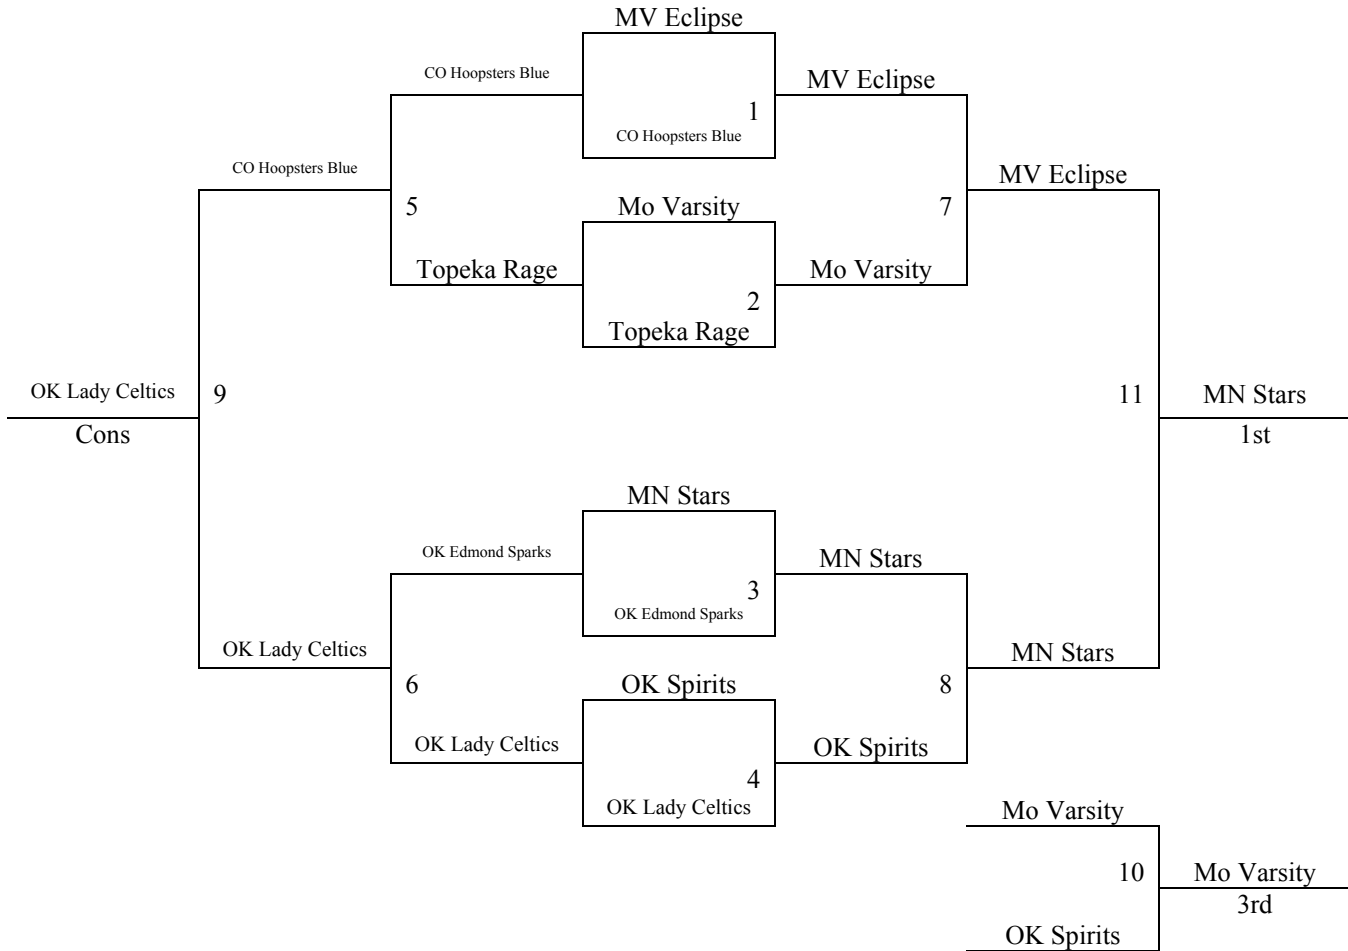

**2008 Summer Kickoff
June 6-8, 2008
9/10th Grade Girls**

Bracket A