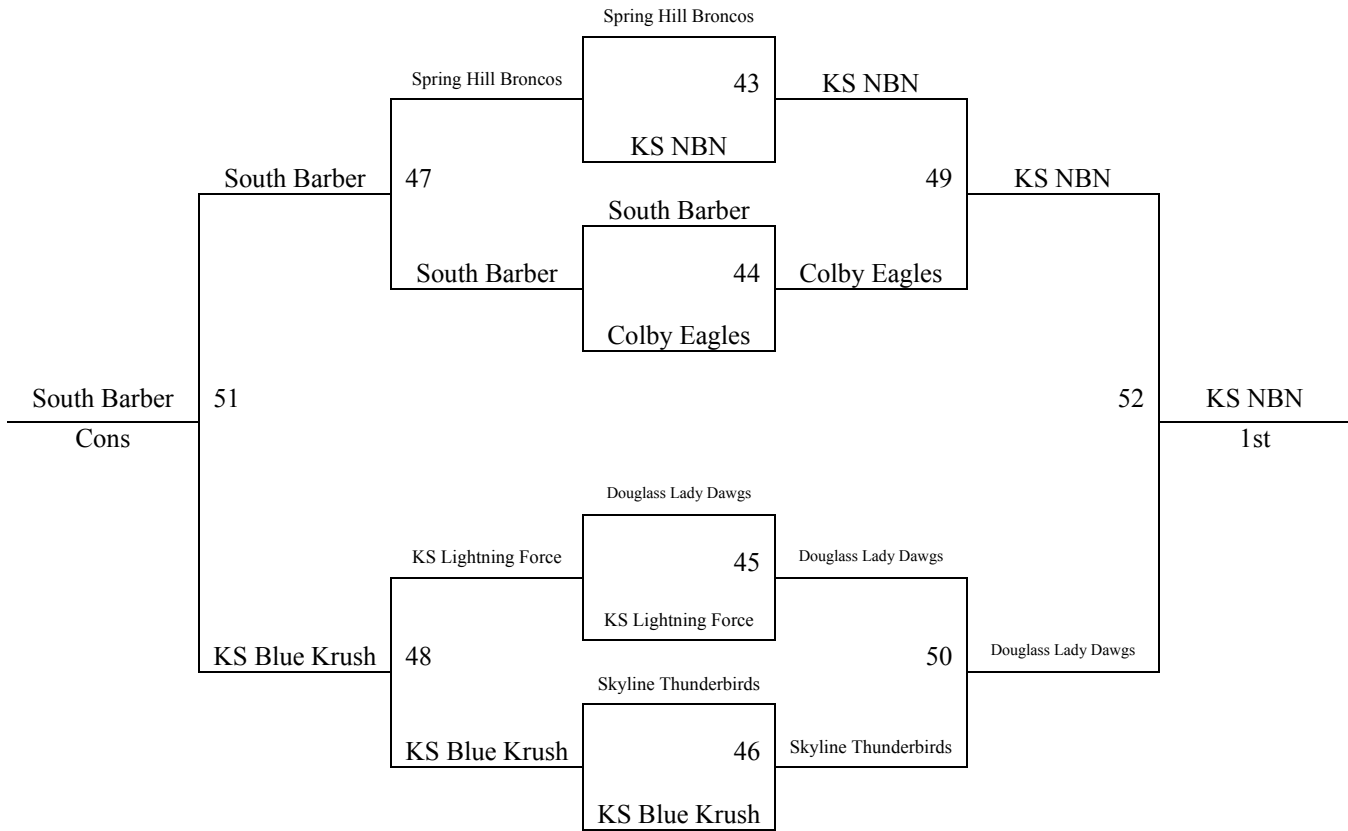

**Bracket A**

**2008 Summer Kickoff  
June 6-8, 2008  
9/10<sup>th</sup> Grade Girls  
Bracket B**

**2008 Summer Kickoff  
June 6-8, 2008  
9/10<sup>th</sup> Grade Girls**

**Bracket B - Consolation**

**2008 Summer Kickoff  
June 6-8, 2008  
9/10<sup>th</sup> Grade Girls**

**Bracket C**