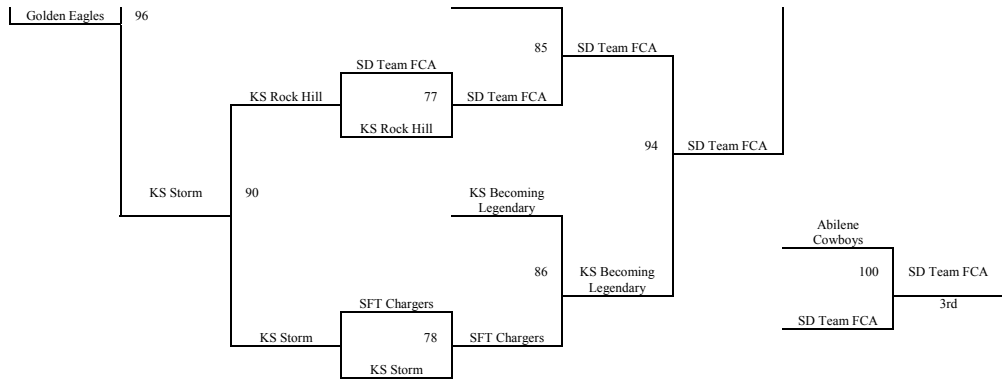

The top 2 teams in pools Q – T to Bracket C. Others to Bracket D

Please visit [www.mayb.com](http://www.mayb.com) to ensure you are looking at the most up to date schedule!

**2008 Summer Kickoff**  
**June 6-8, 2008**  
**9-10<sup>th</sup> Grade Boys**

Hill 1 -4 = Hillsboro HS Courts 1 – 4  
Tabor 1 and 2 = Tabor College Courts 1 and 2  
Peab 1-2 = Peabody High School Courts 1 and 2  
Ma HS = Marion High School  
Ma Elem = Marion Elementary School

**2008 Summer Kickoff  
June 6-8, 2008  
9-10<sup>th</sup> Grade Boys  
Bracket A**

**2008 Summer Kickoff  
June 6-8, 2008  
9-10<sup>th</sup> Grade Boys  
Bracket B**

**2008 Summer Kickoff  
June 6-8, 2008  
9-10<sup>th</sup> Grade Boys  
Bracket C**

**2008 Summer Kickoff  
June 6-8, 2008  
9-10<sup>th</sup> Grade Boys**