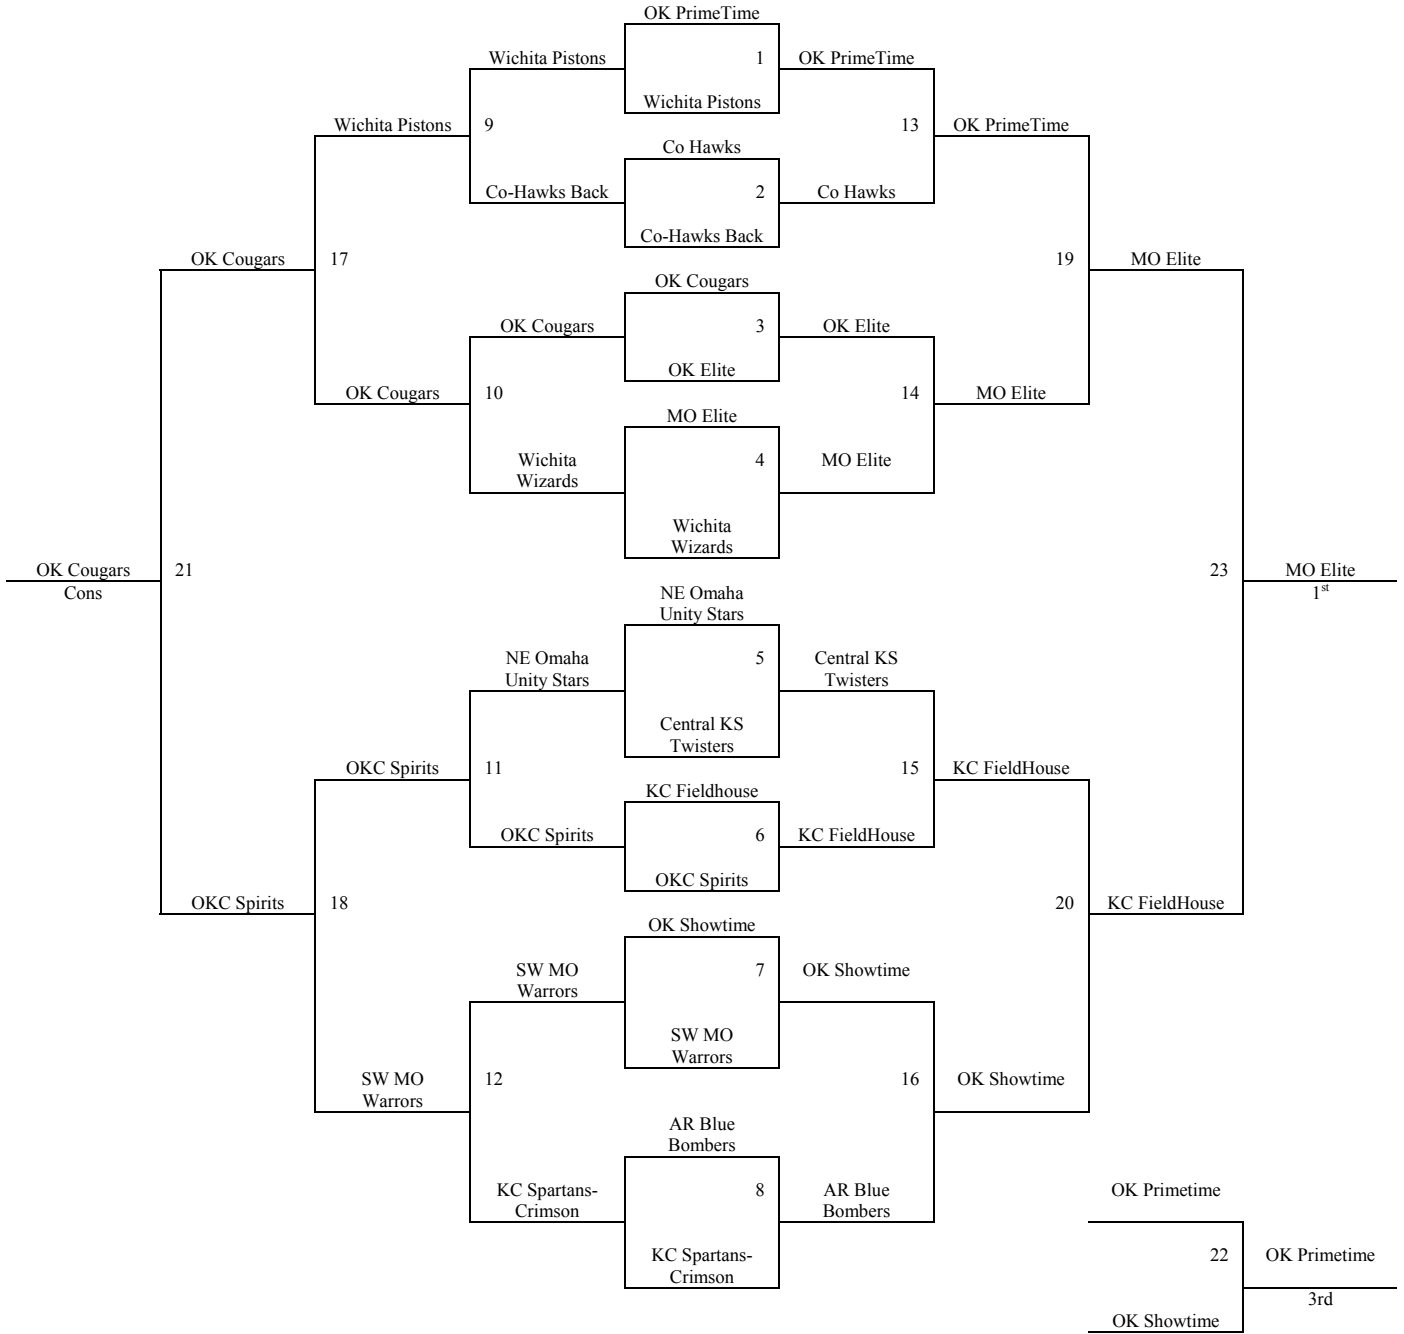

**2008 Summer Kickoff
June 6-8, 2008
8th Grade Boys**

Bracket A