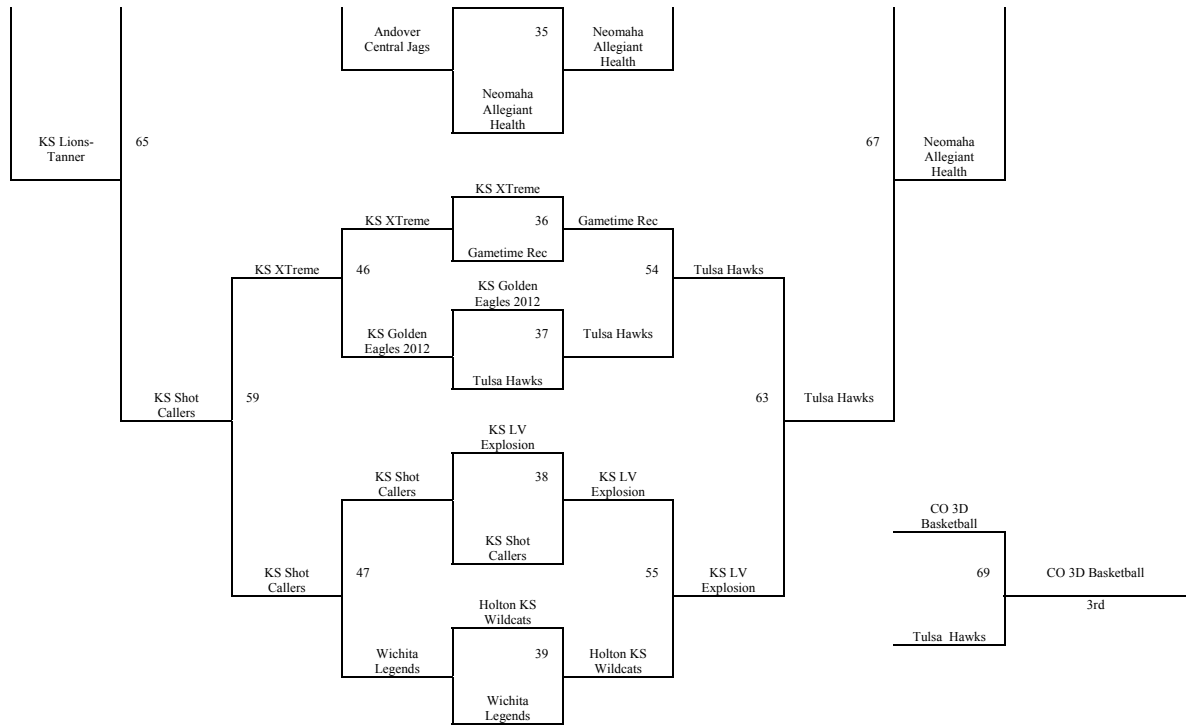

Bet Col 1 and 2 = Bethel College Courts 1 and 2
New HS 1 and 2 = Newton High School Courts 1 and 2
Hes HS 1 and 2 = Hesston High School Courts 1 and 2
Hes Col 1 = Hesston College Court 1

**2008 Summer Kickoff
June 6-8, 2008
8th Grade Boys**

Bracket A

**2008 Summer Kickoff
June 6-8, 2008
8th Grade Boys
Bracket B**

**2008 Summer Kickoff
June 6-8, 2008
8th Grade Boys
Bracket C**

2008 Summer Kickoff
June 6-8, 2008
8th Grade Girls

Pool A	W	L	Pool B	W	L	Pool C	W	L
1. KS Hot Tamales	2	1	5. AR Mystics Royal	1	2	9. NE KS Lady Prospects		3
2. KS Elite		3	6. OK And 1	3		10. OKC SCU Hoops 93	3	
3. MO Lady Thunder	1	2	7. NE Sparks	2	1	11. CO Hoopsters	1	2
4. NE Omaha Sparks	3		8. Co Springs Stars		3	12. MO Lady Lightning	2	1