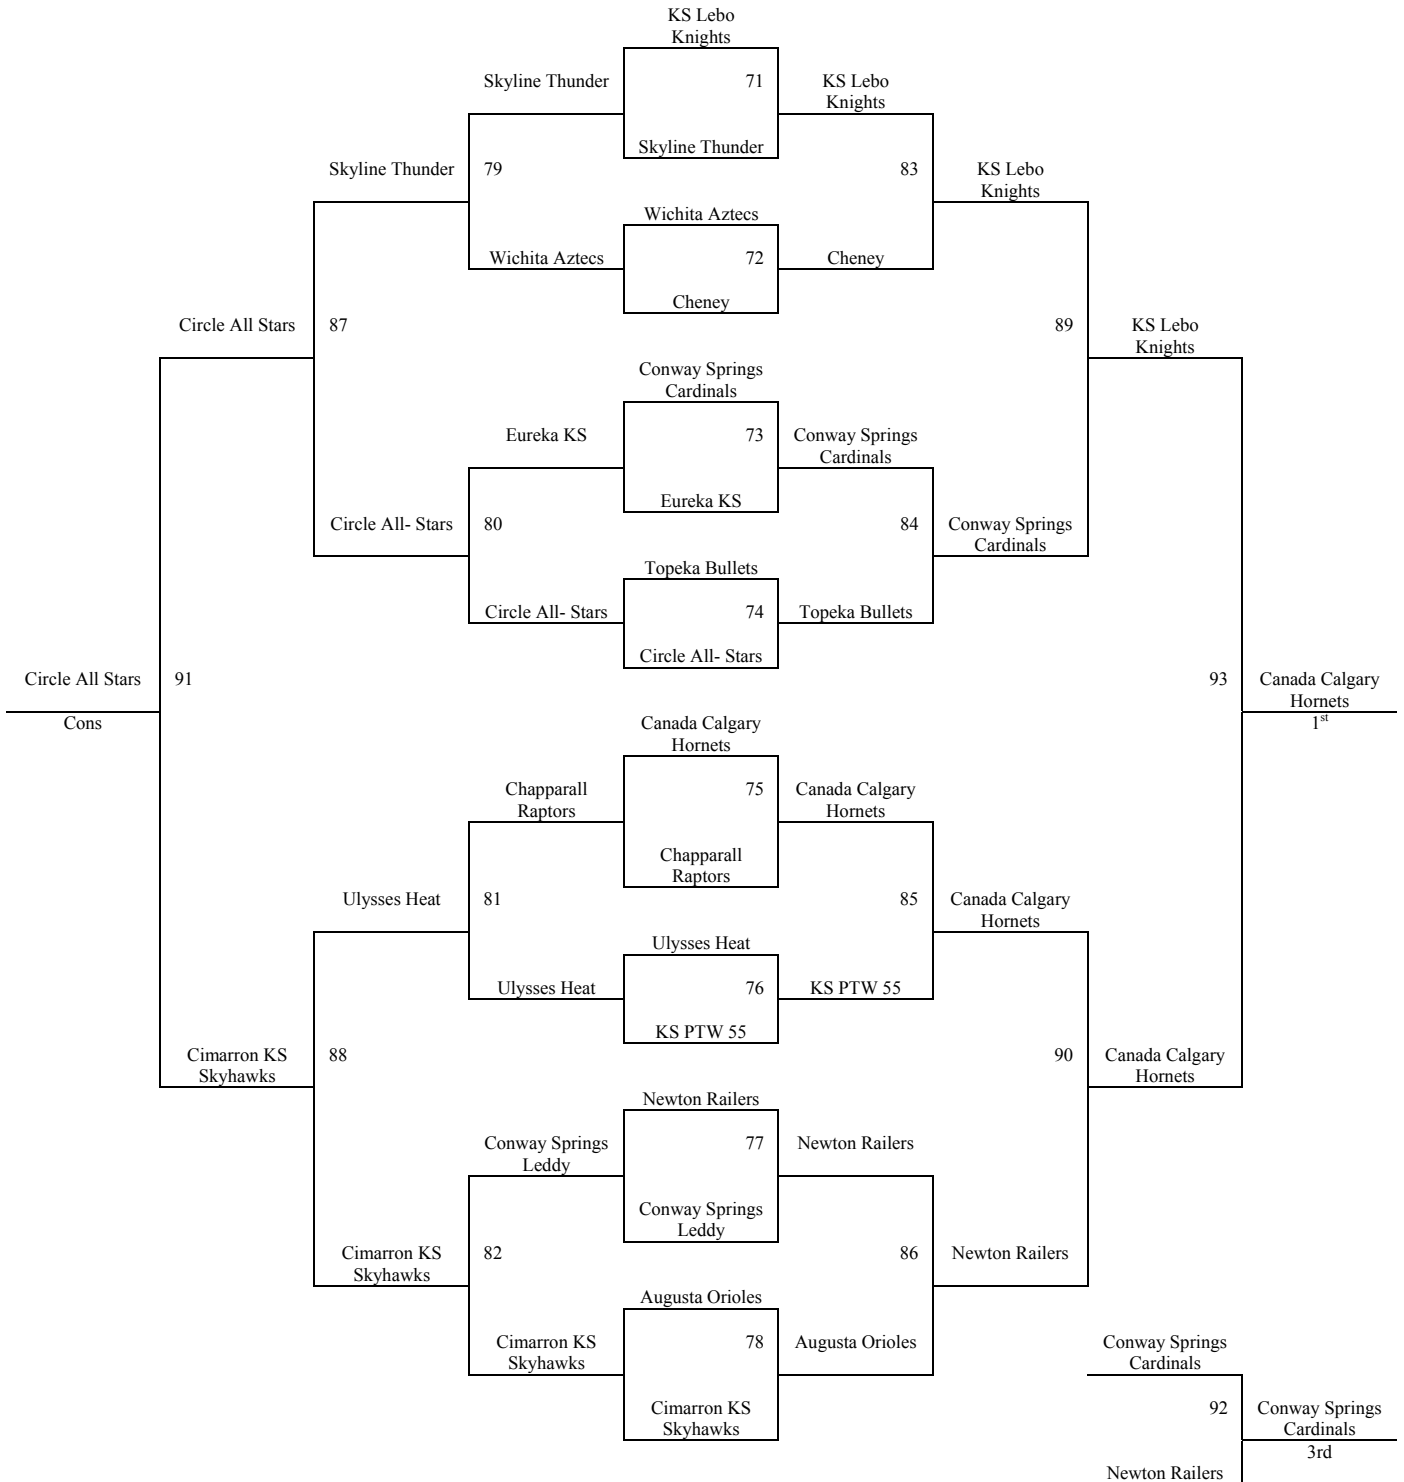

Bracket A

**2008 Summer Kickoff
June 6-8, 2008
8th Grade Boys
Bracket B**

**2008 Summer Kickoff
June 6-8, 2008
8th Grade Boys
Bracket C**

2008 Summer Kickoff
June 6-8, 2008
8th Grade Girls

Pool A	W	L	Pool B	W	L	Pool C	W	L
1. KS Hot Tamales	2	1	5. AR Mystics Royal	1	2	9. NE KS Lady Prospects		3
2. KS Elite		3	6. OK And 1	3		10. OKC SCU Hoops 93	3	
3. MO Lady Thunder	1	2	7. NE Sparks	2	1	11. CO Hoopsters	1	2
4. NE Omaha Sparks	3		8. Co Springs Stars		3	12. MO Lady Lightning	2	1