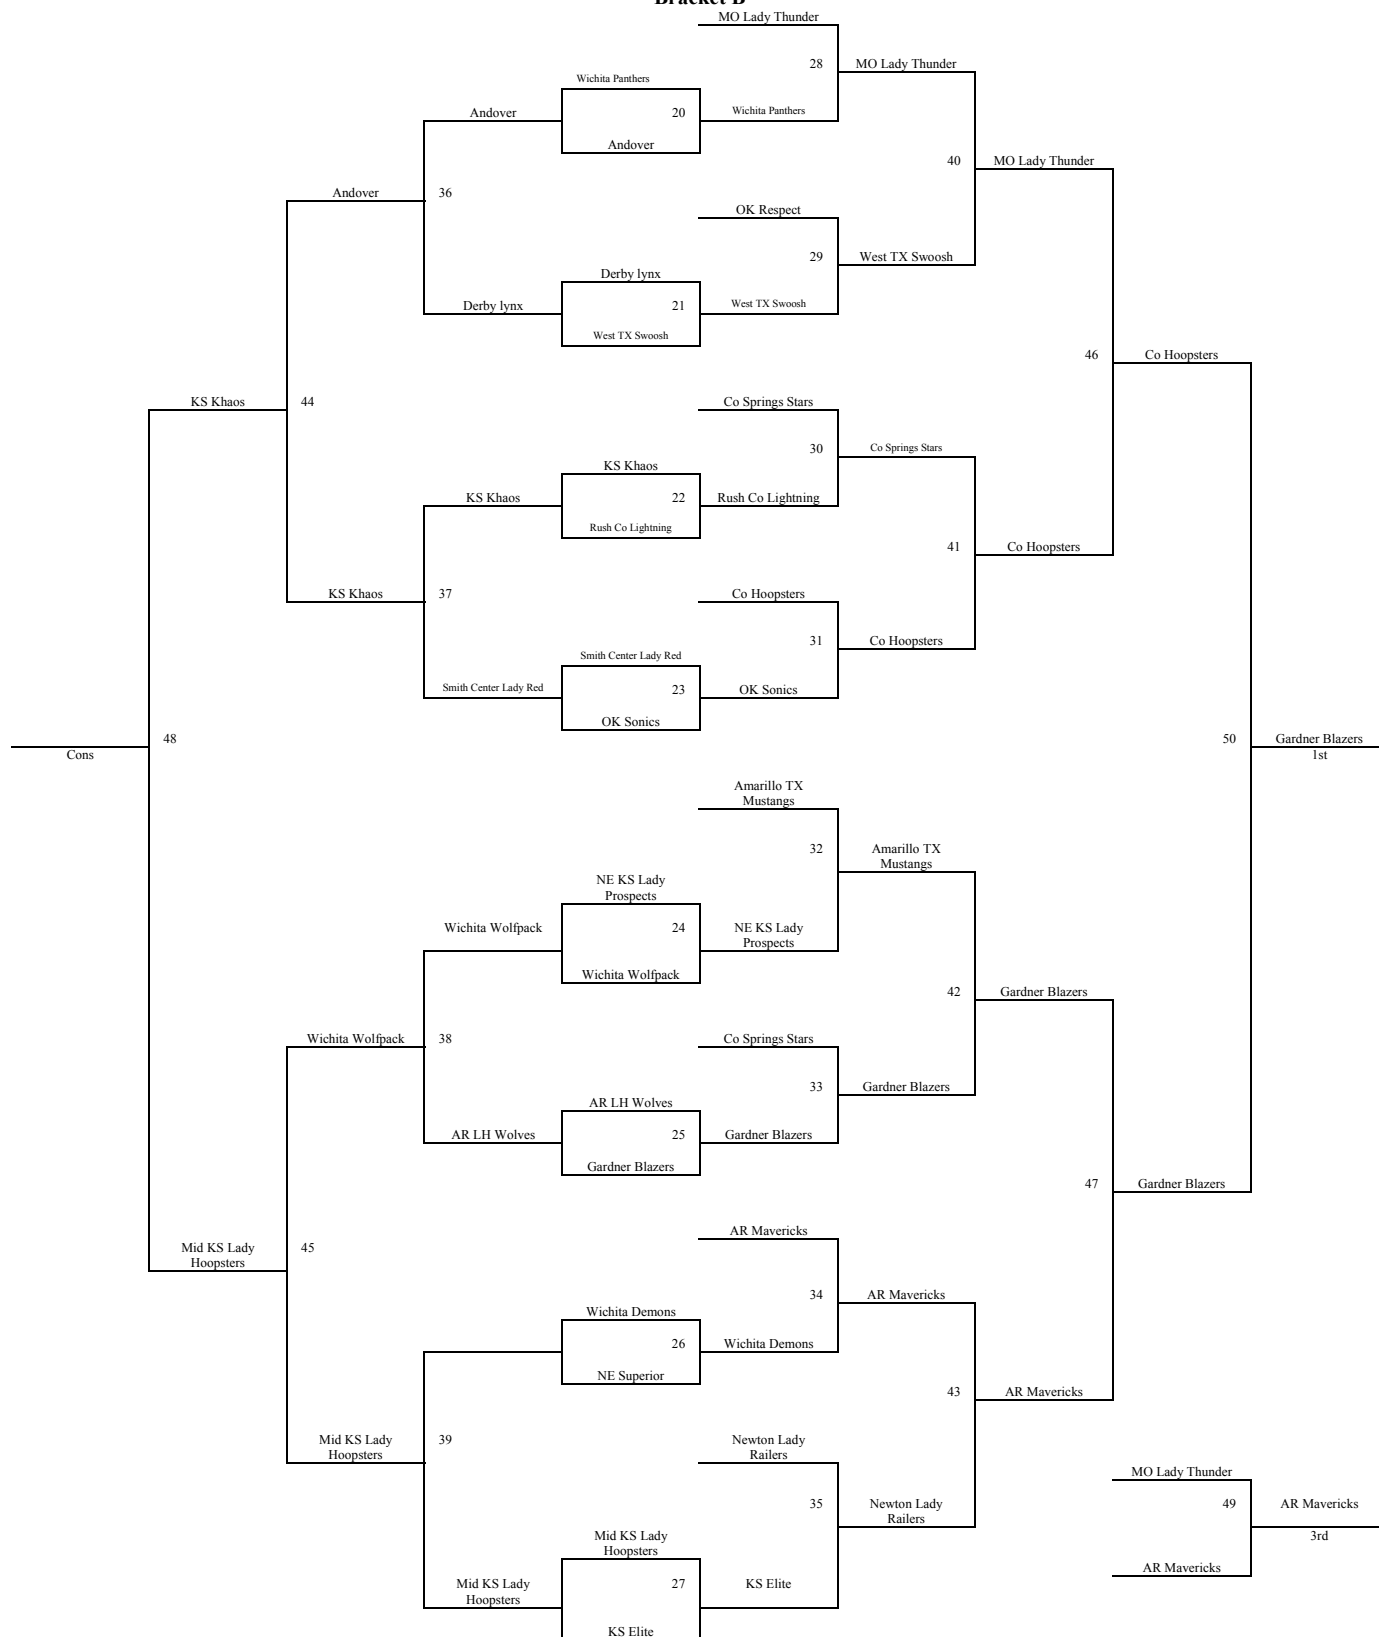

2008 Summer Kickoff 8th Grade Girls Bracket B