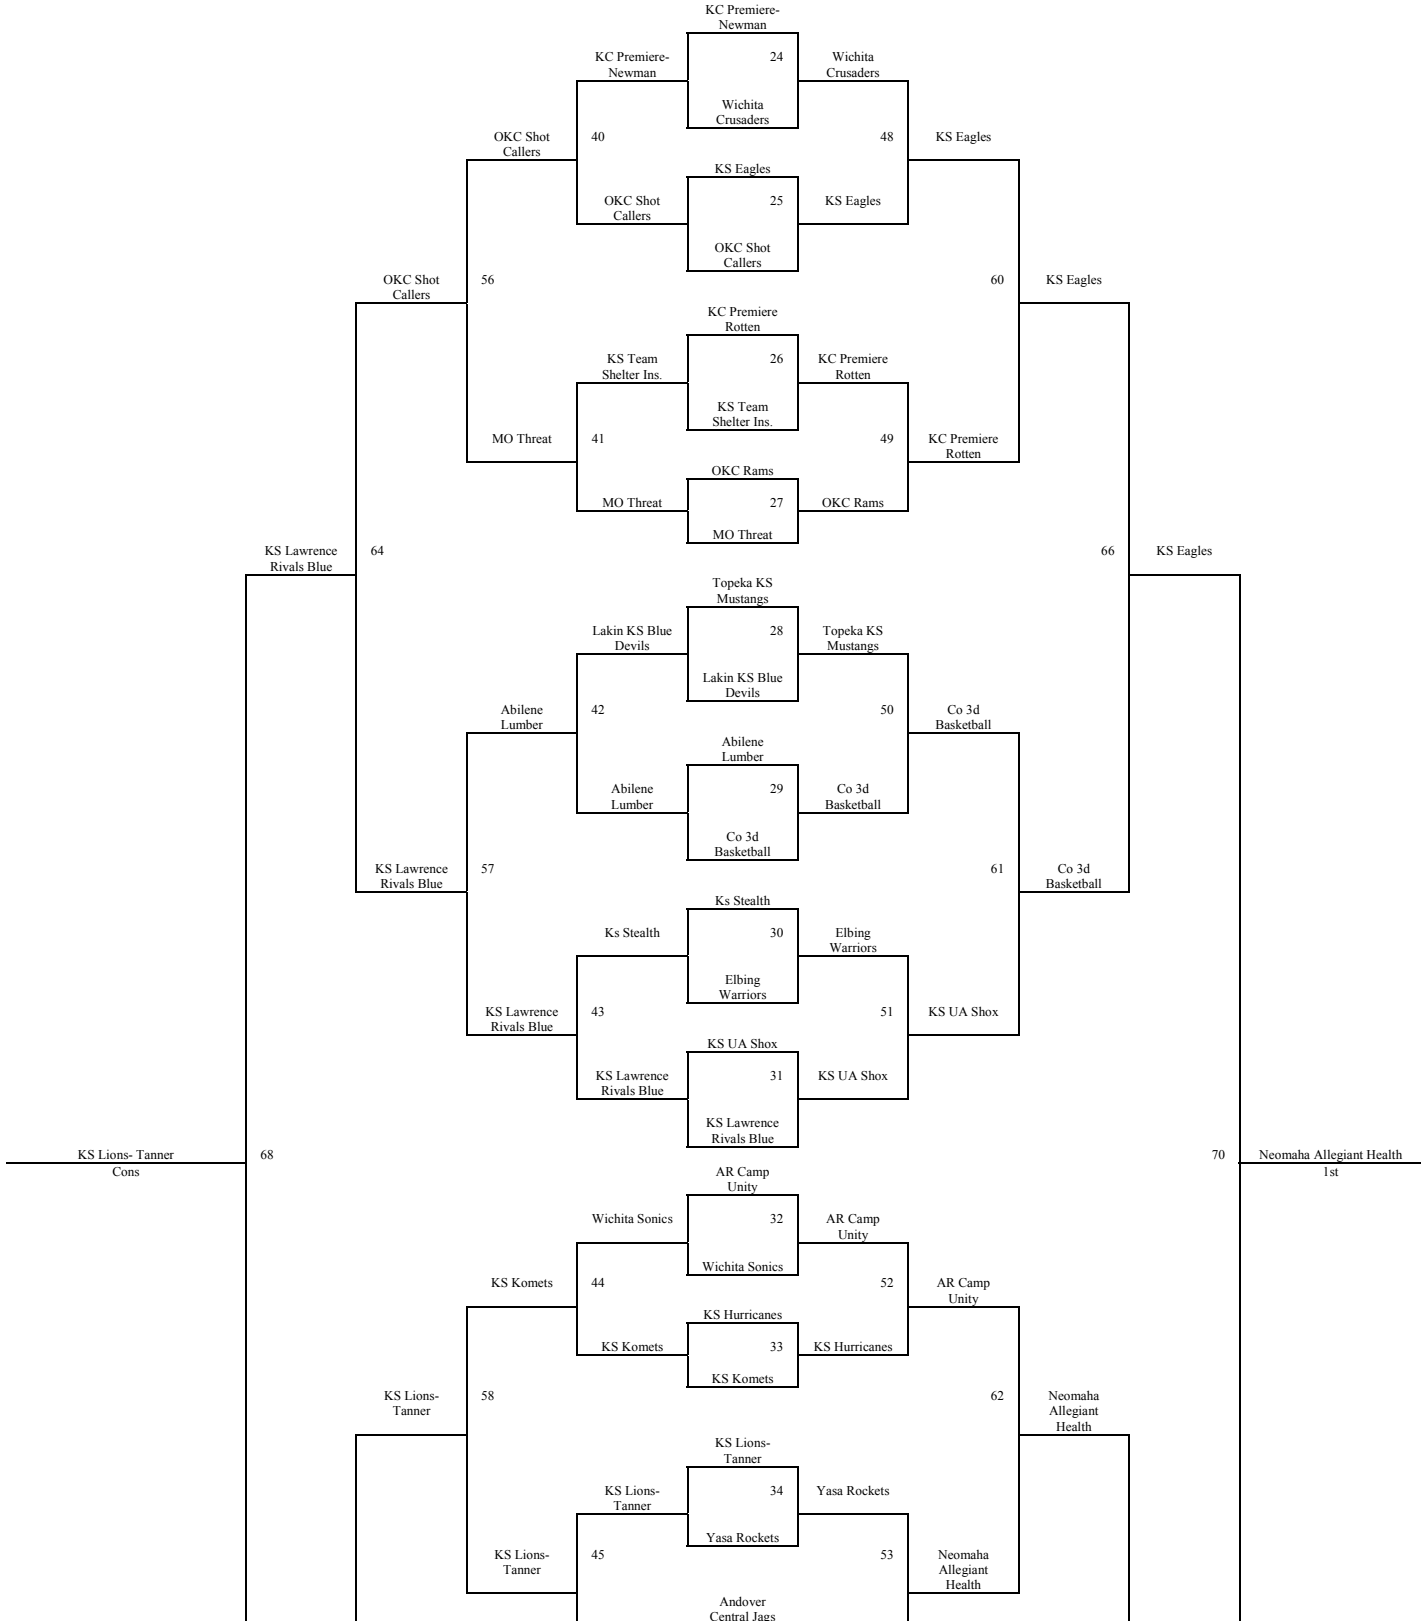

**2008 Summer Kickoff
June 6-8, 2008
8th Grade Boys
Bracket B**