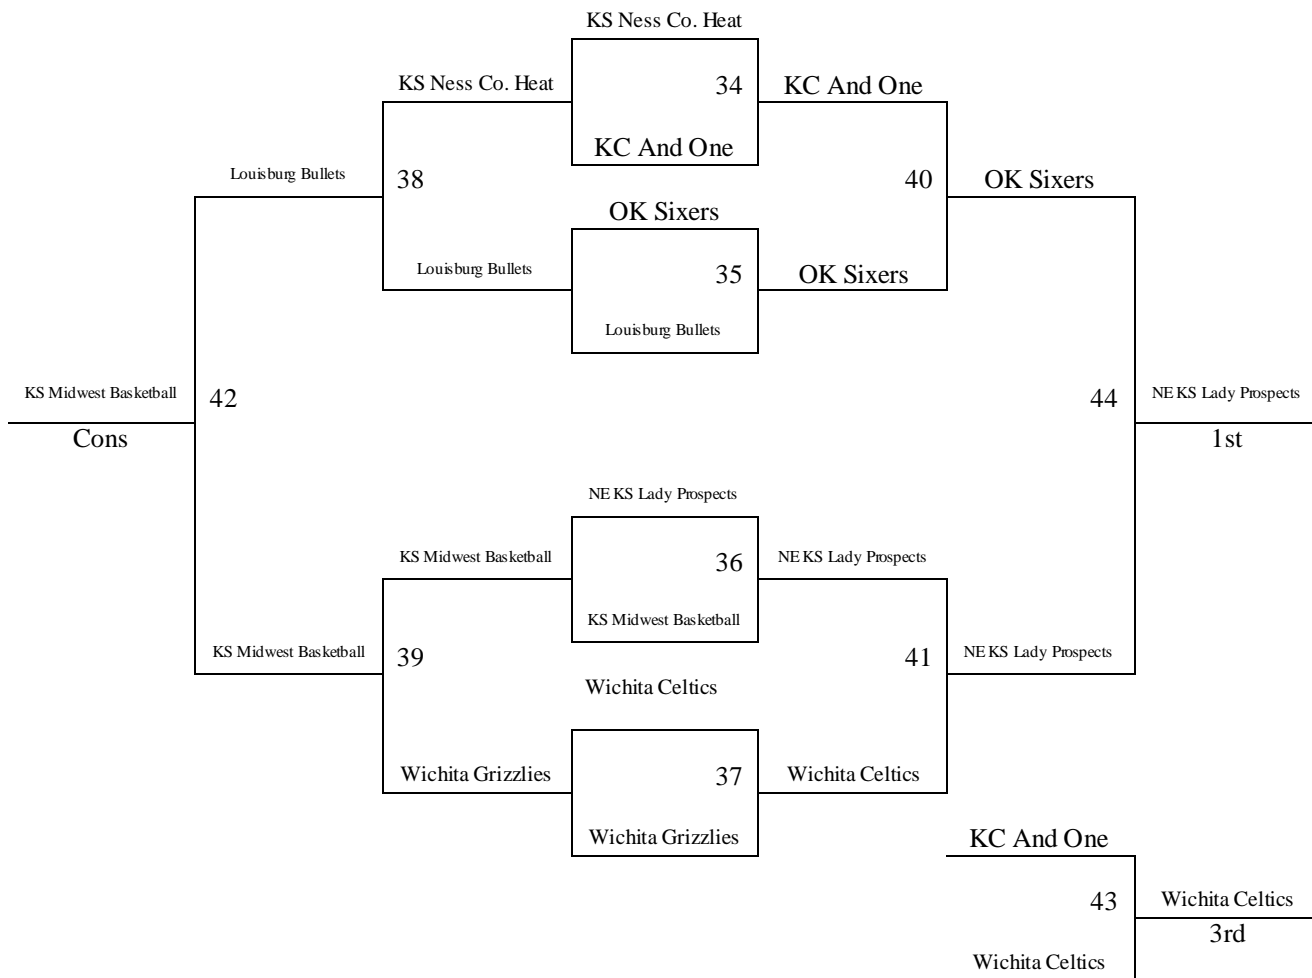

**2008 Summer Kickoff
June 6-8, 2008
7th Grade Girls**

Bracket A

**2008 Summer Kickoff
June 6-8, 2008
7th Grade Girls**

Bracket B

**2008 Summer Kickoff
June 6-8, 2008
7th Grade Girls**

Bracket C

**2008 Summer Kickoff
June 6-8, 2008
7th Grade Girls**