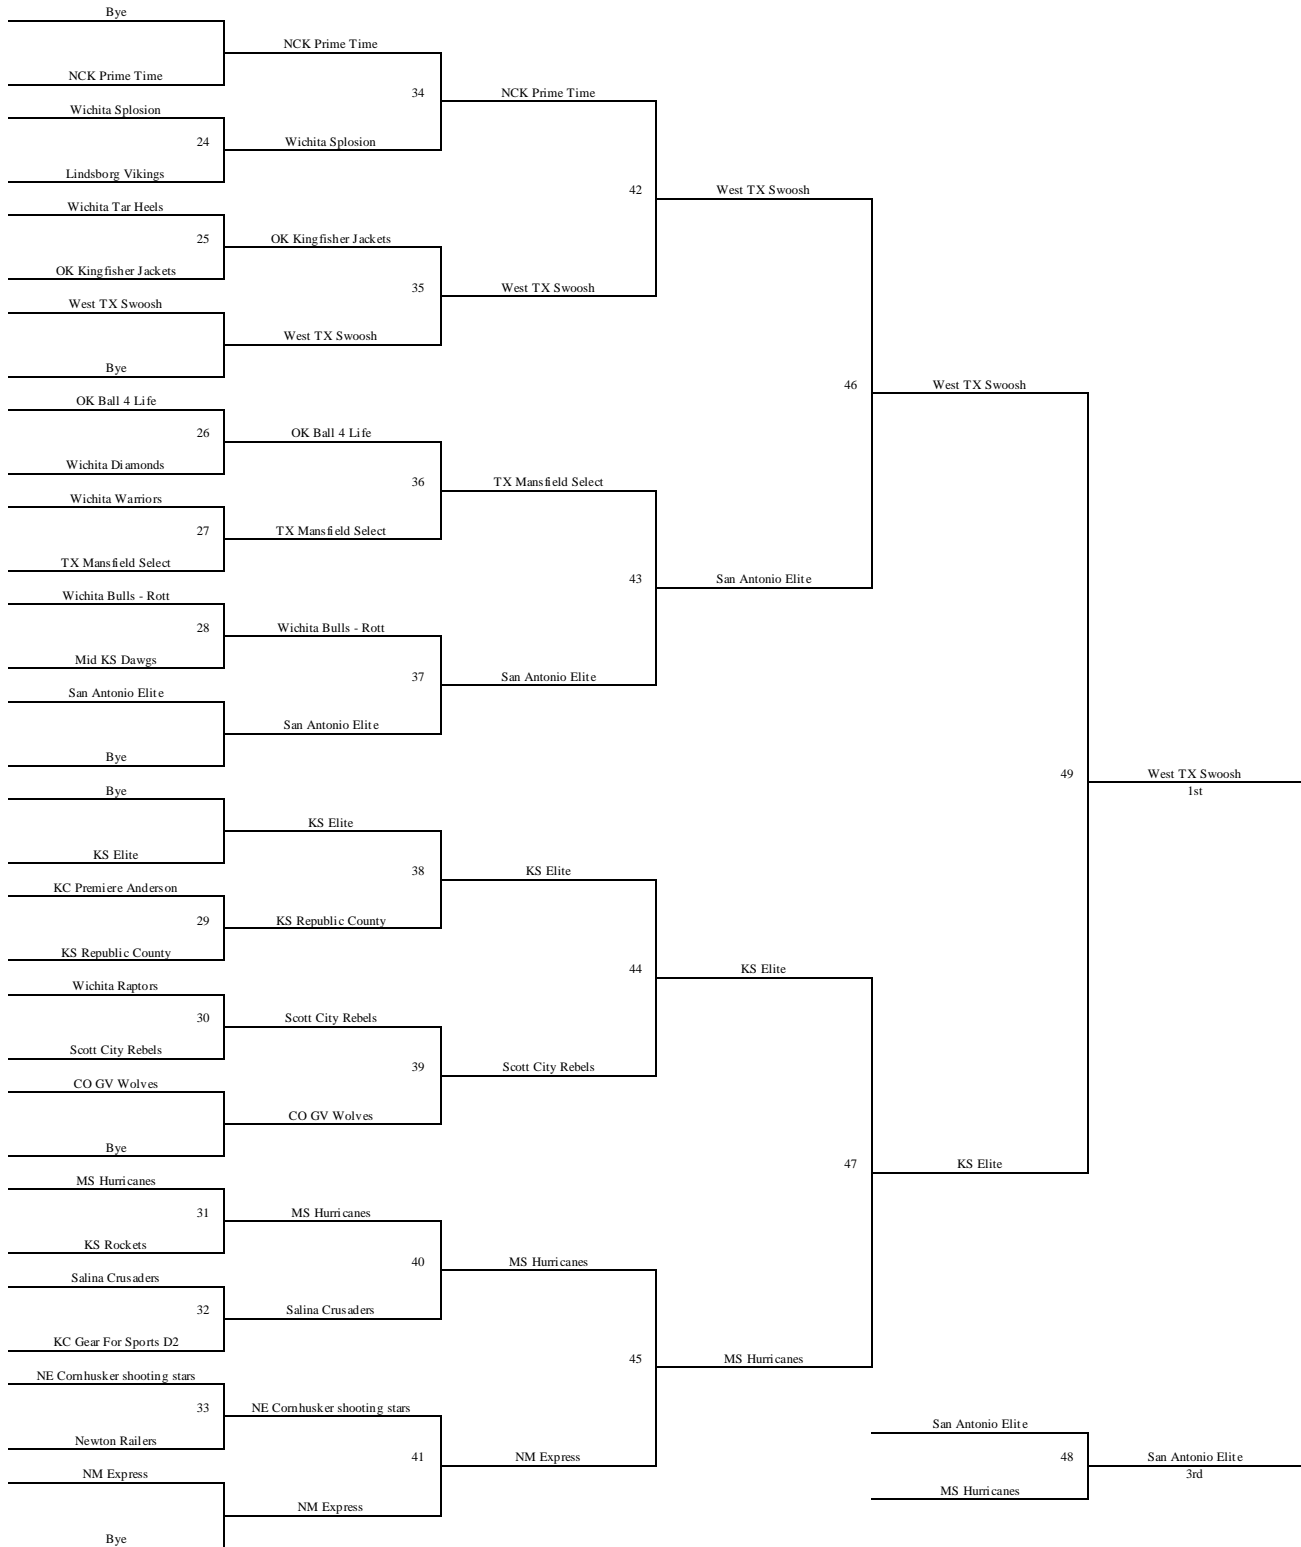

**2008 Summer Kickoff
June 6-8, 2008
7th Grade Boys
Bracket B**