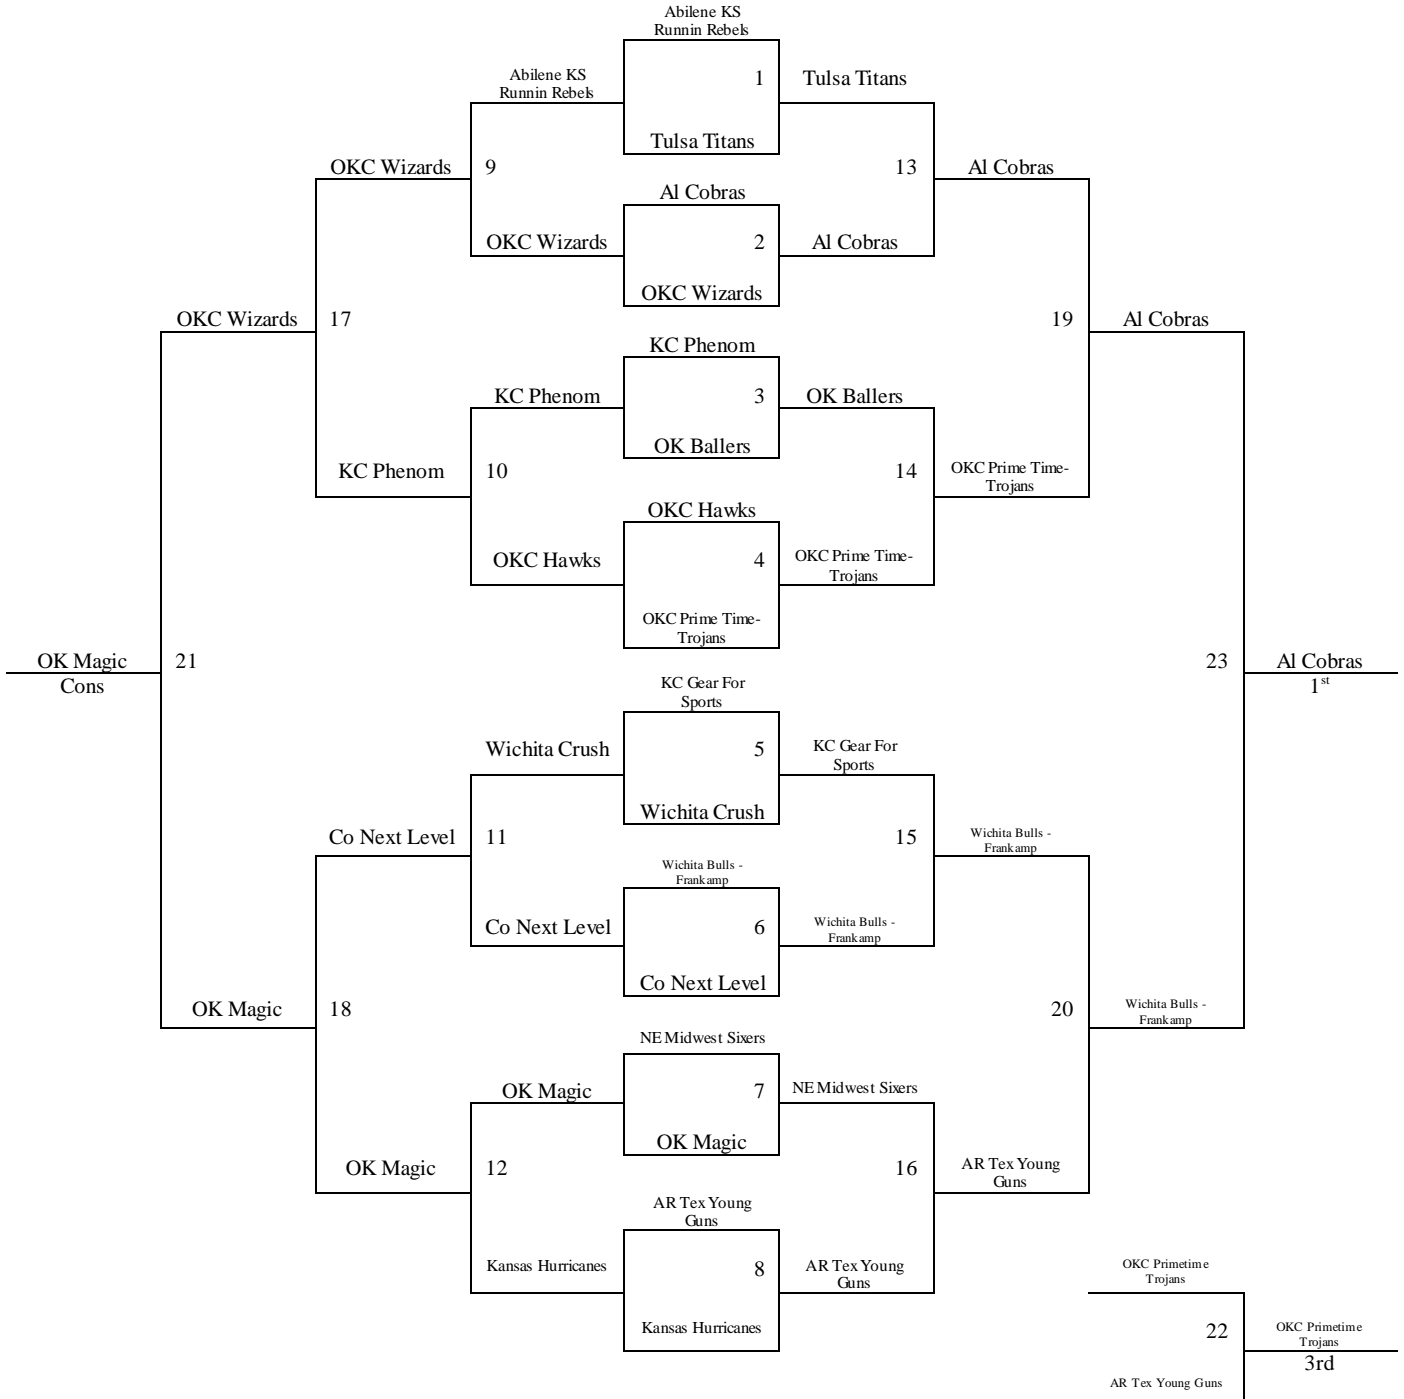

**2008 Summer Kickoff
June 6-8, 2008
7th Grade Boys**

Bracket A