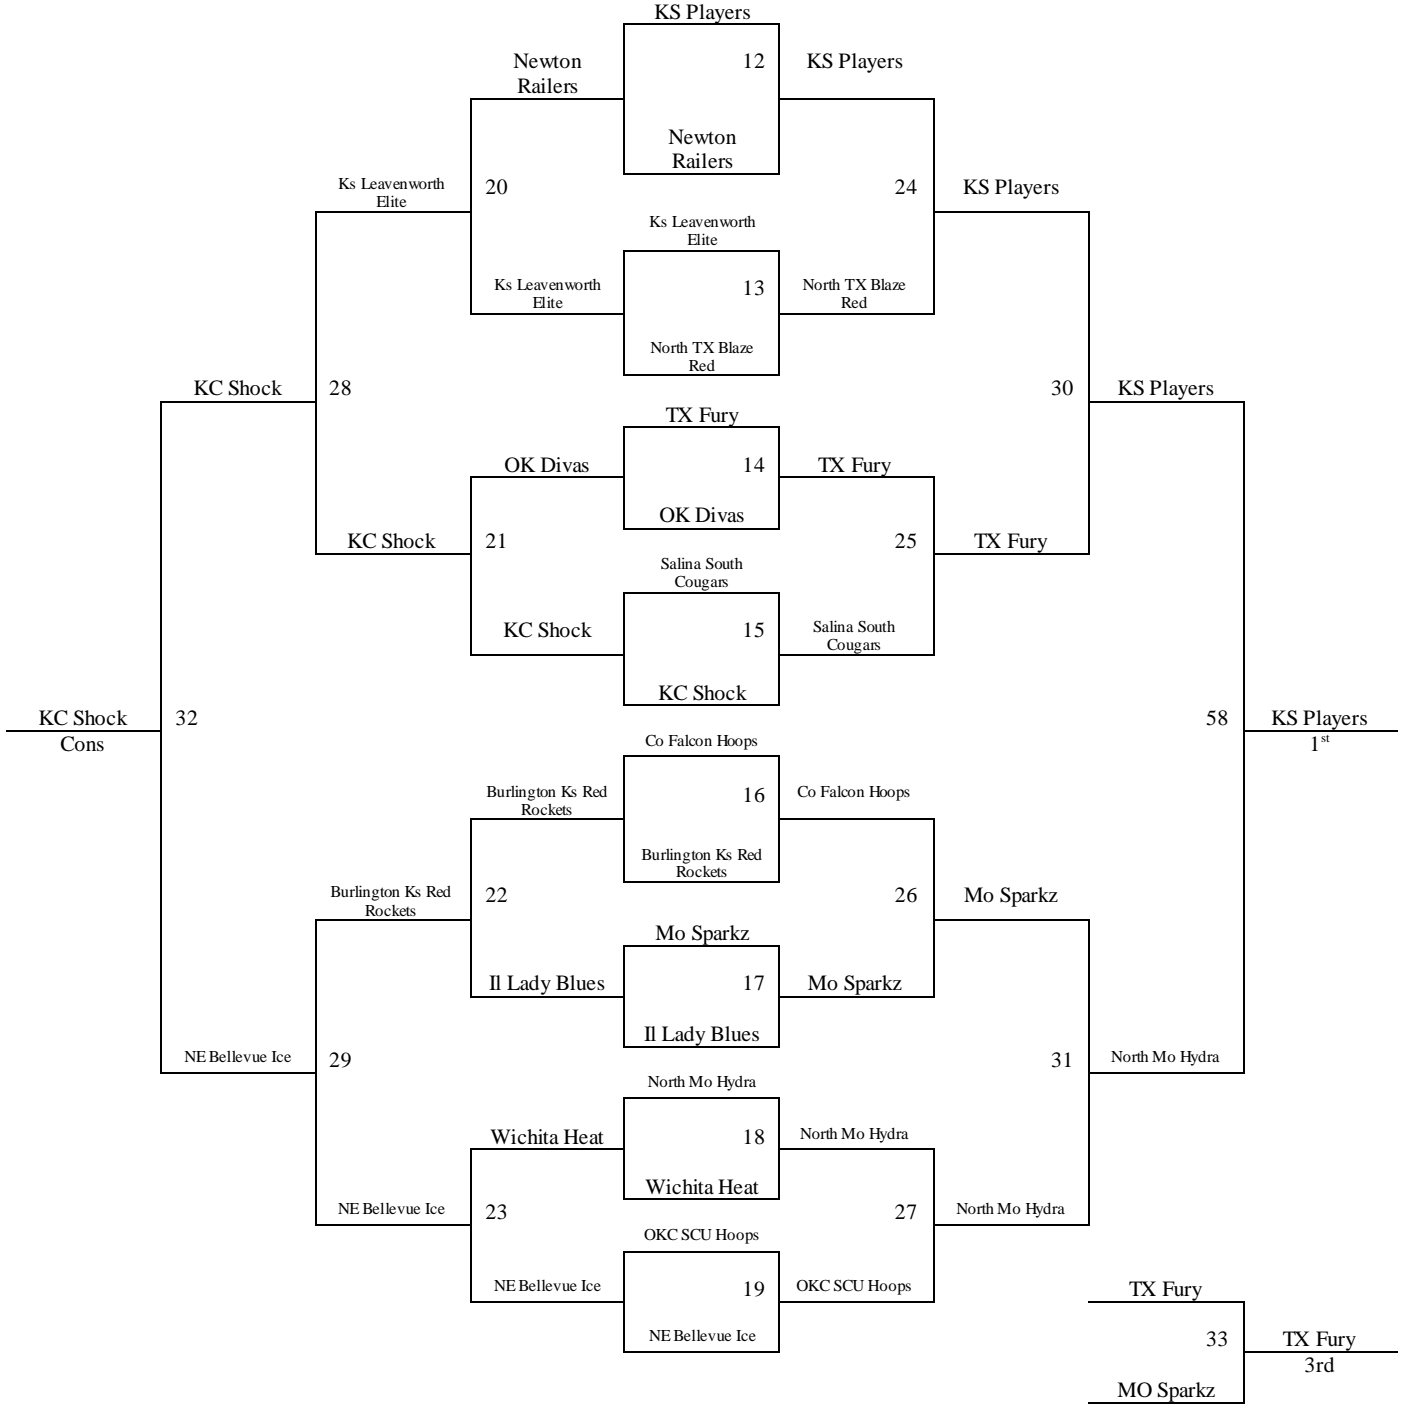

**2008 Summer Kickoff
June 6-8, 2008
7th Grade Girls**

Bracket B