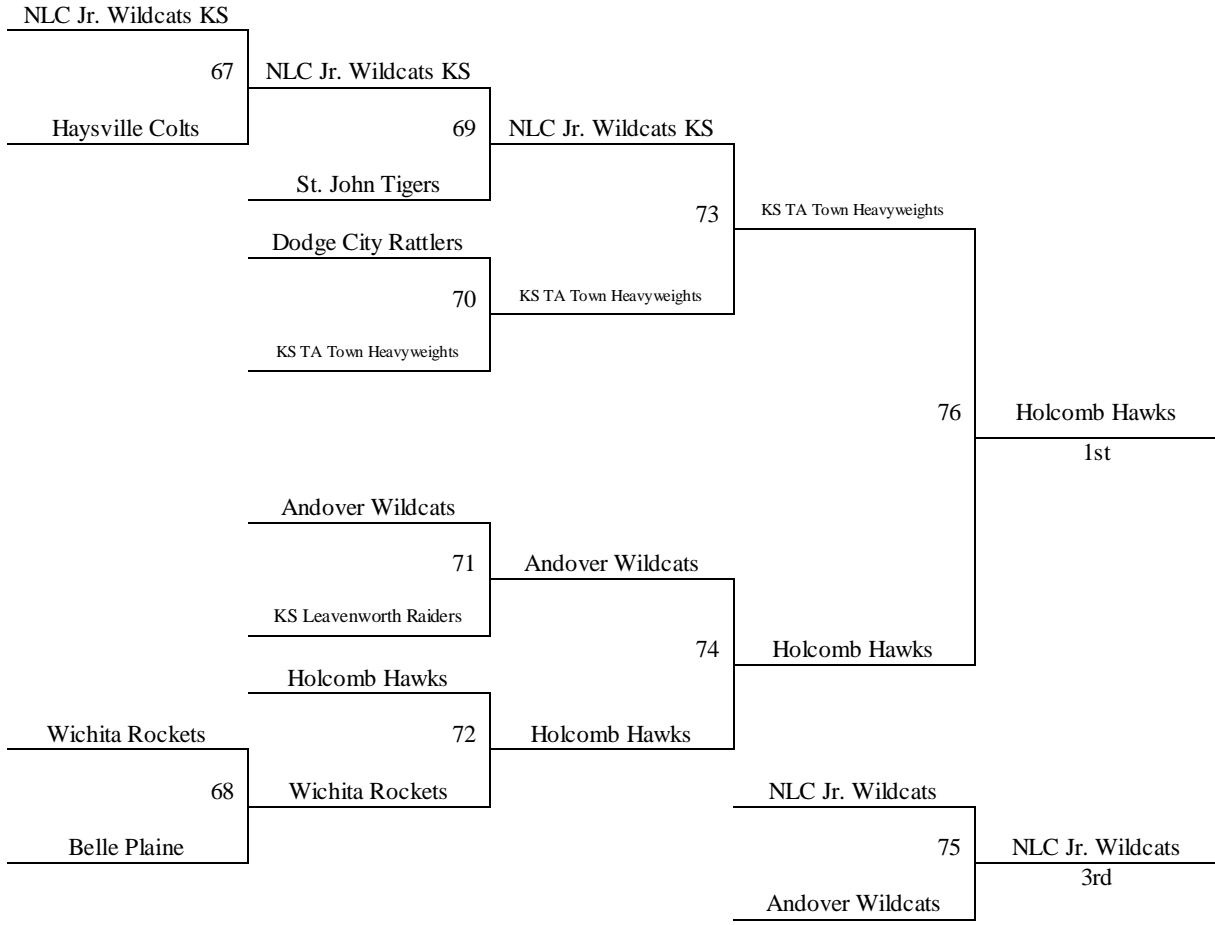

Bracket A

**2008 Summer Kickoff
June 6-8, 2008
7th Grade Boys
Bracket B**

**2008 Summer Kickoff
 June 6-8, 2008
 7th Grade Boys
 Bracket B – Consolation**

**2008 Summer Kickoff
June 6-8, 2008
7th Grade Boys
Bracket C**