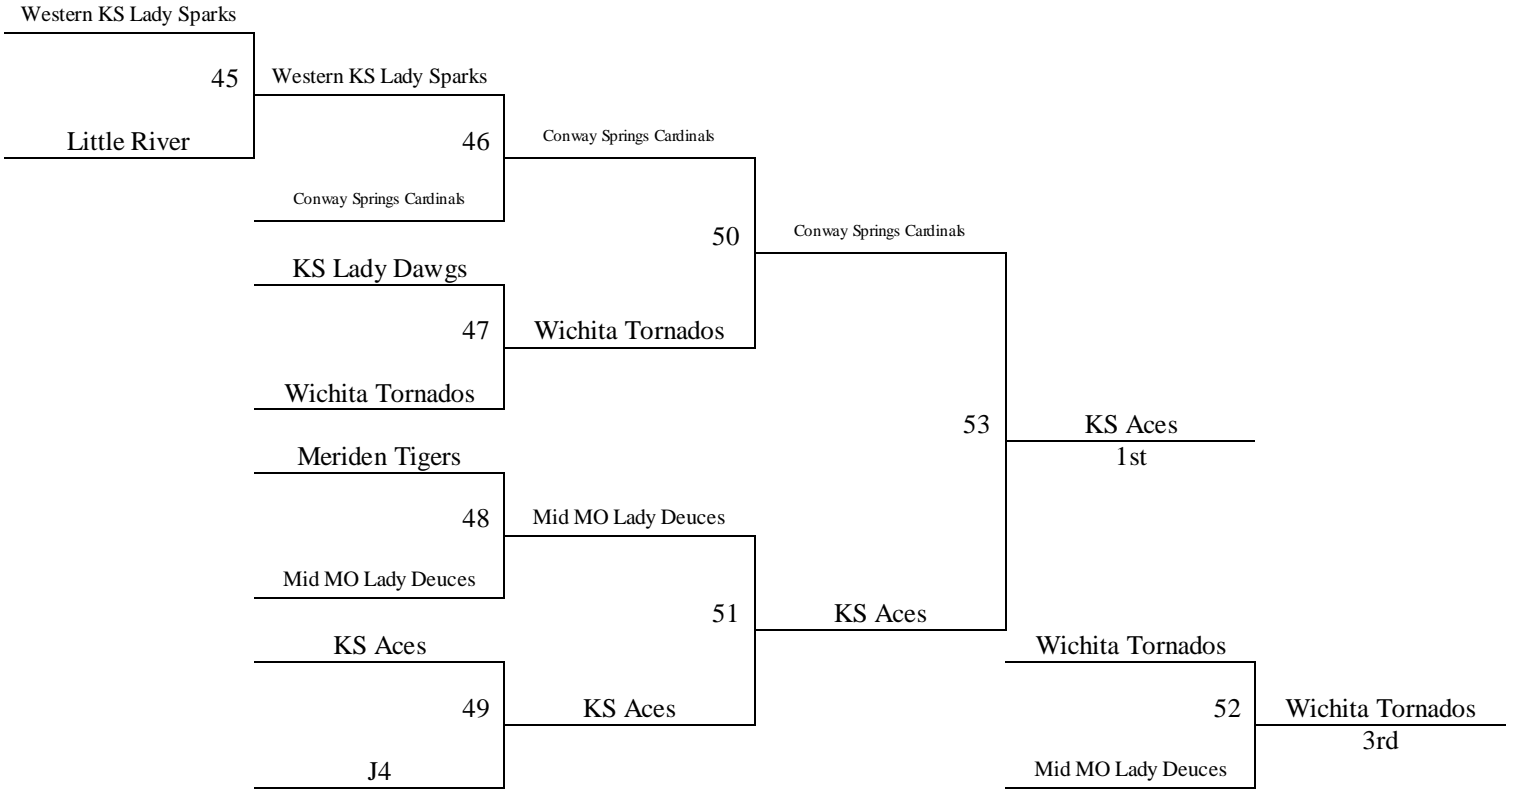

**2008 Summer Kickoff
June 6-8, 2008
7th Grade Girls**

Bracket A

**2008 Summer Kickoff
June 6-8, 2008
7th Grade Girls**

Bracket B

**2008 Summer Kickoff
June 6-8, 2008
7th Grade Girls**

Bracket C

**2008 Summer Kickoff
June 6-8, 2008
7th Grade Girls**

Bracket D

Bracket D - Consolation