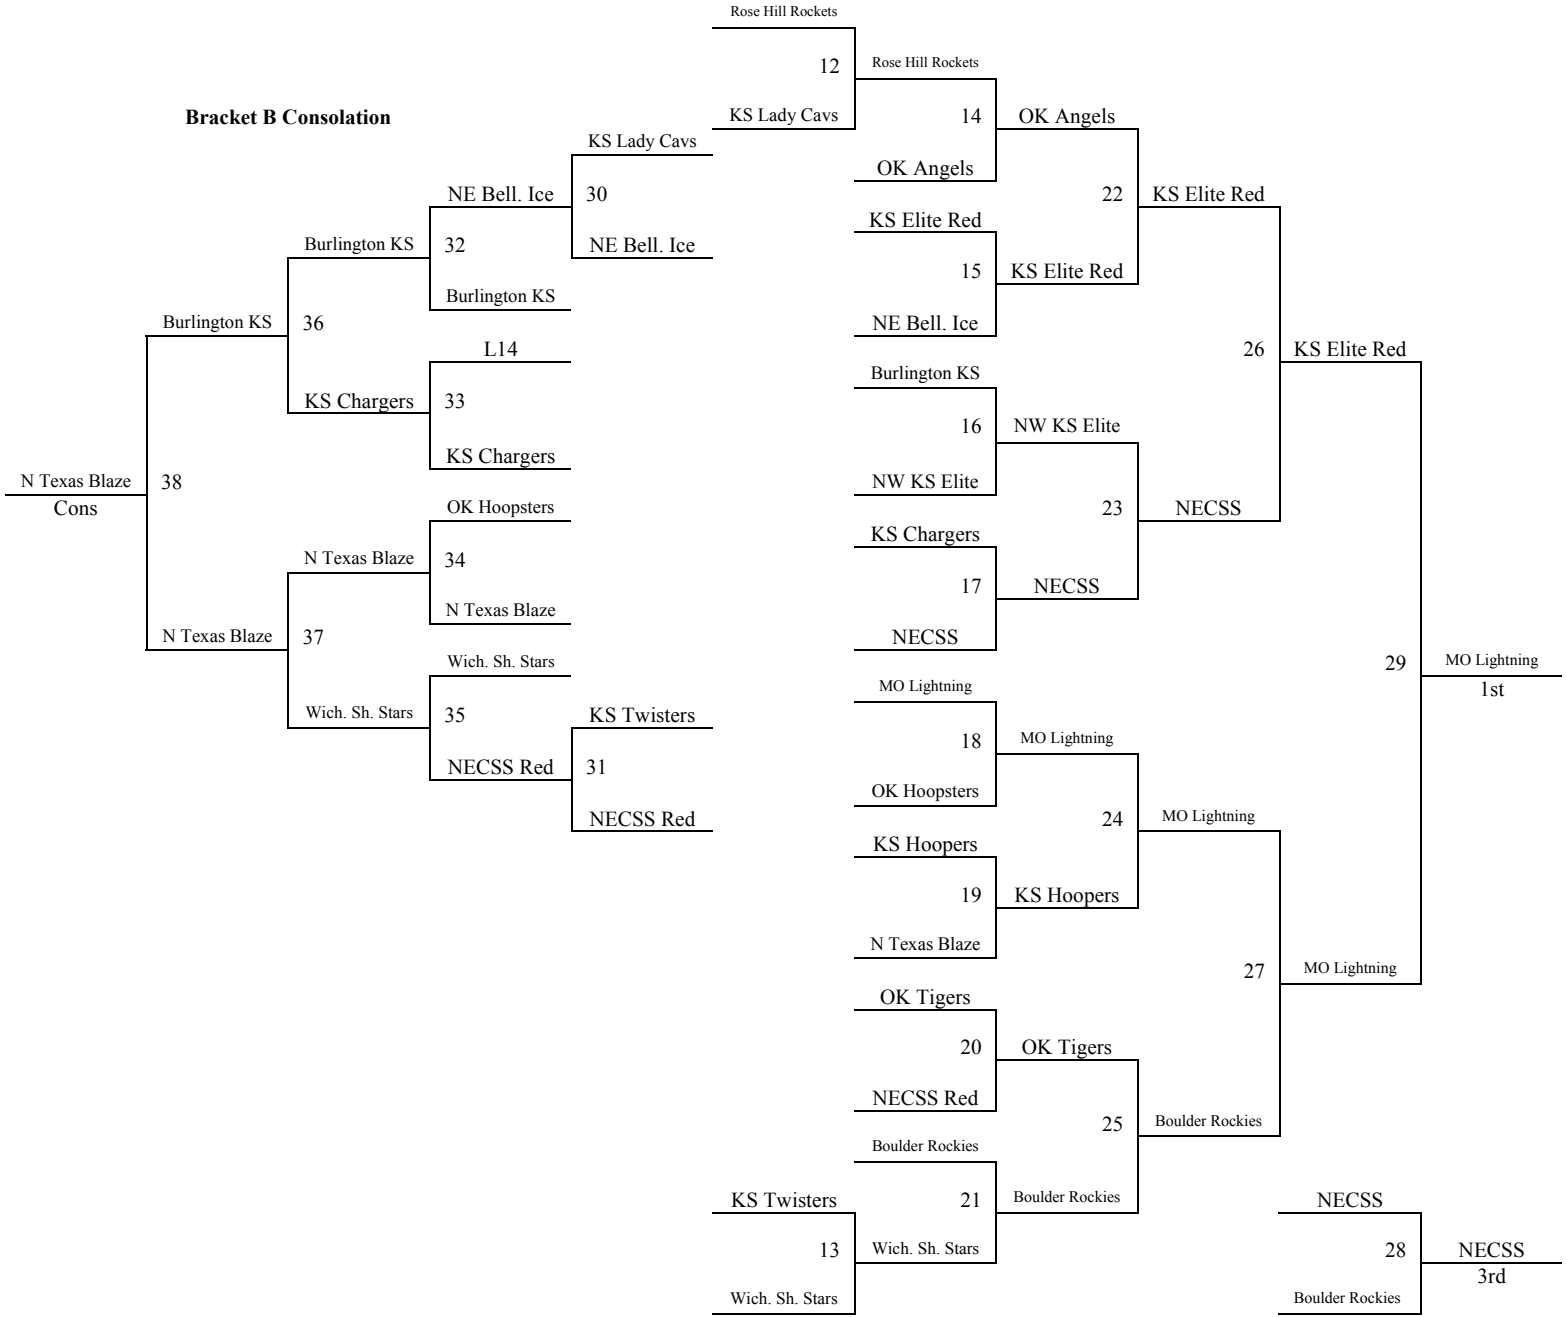

**2008 Summer Kickoff
June 6-8, 2008
6th Grade Girls**

Bracket B

Bracket B Consolation