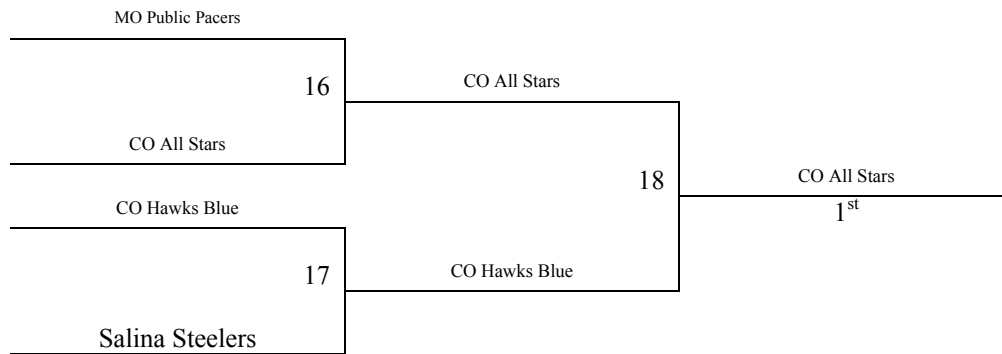

Bracket A – Consolation