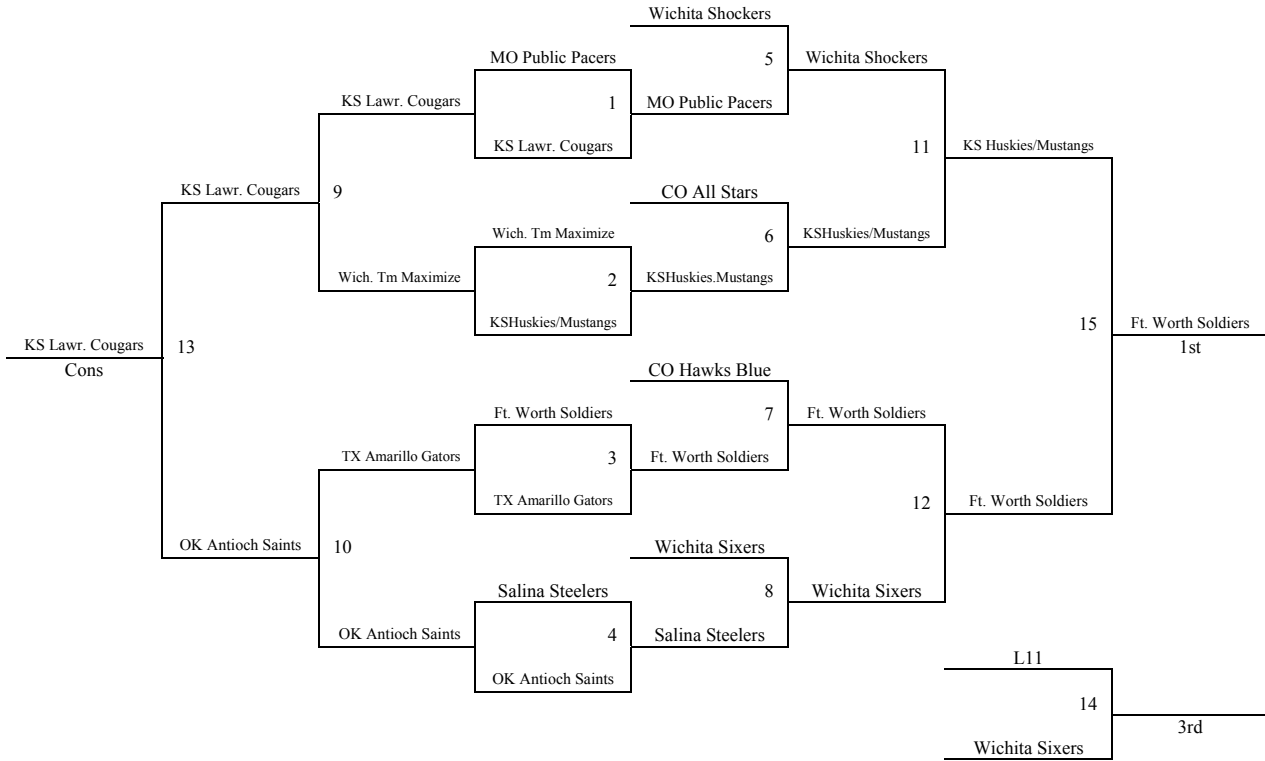

**2008 Summer Kickoff
June 6-8, 2008
6th Grade Boys**

Bracket A