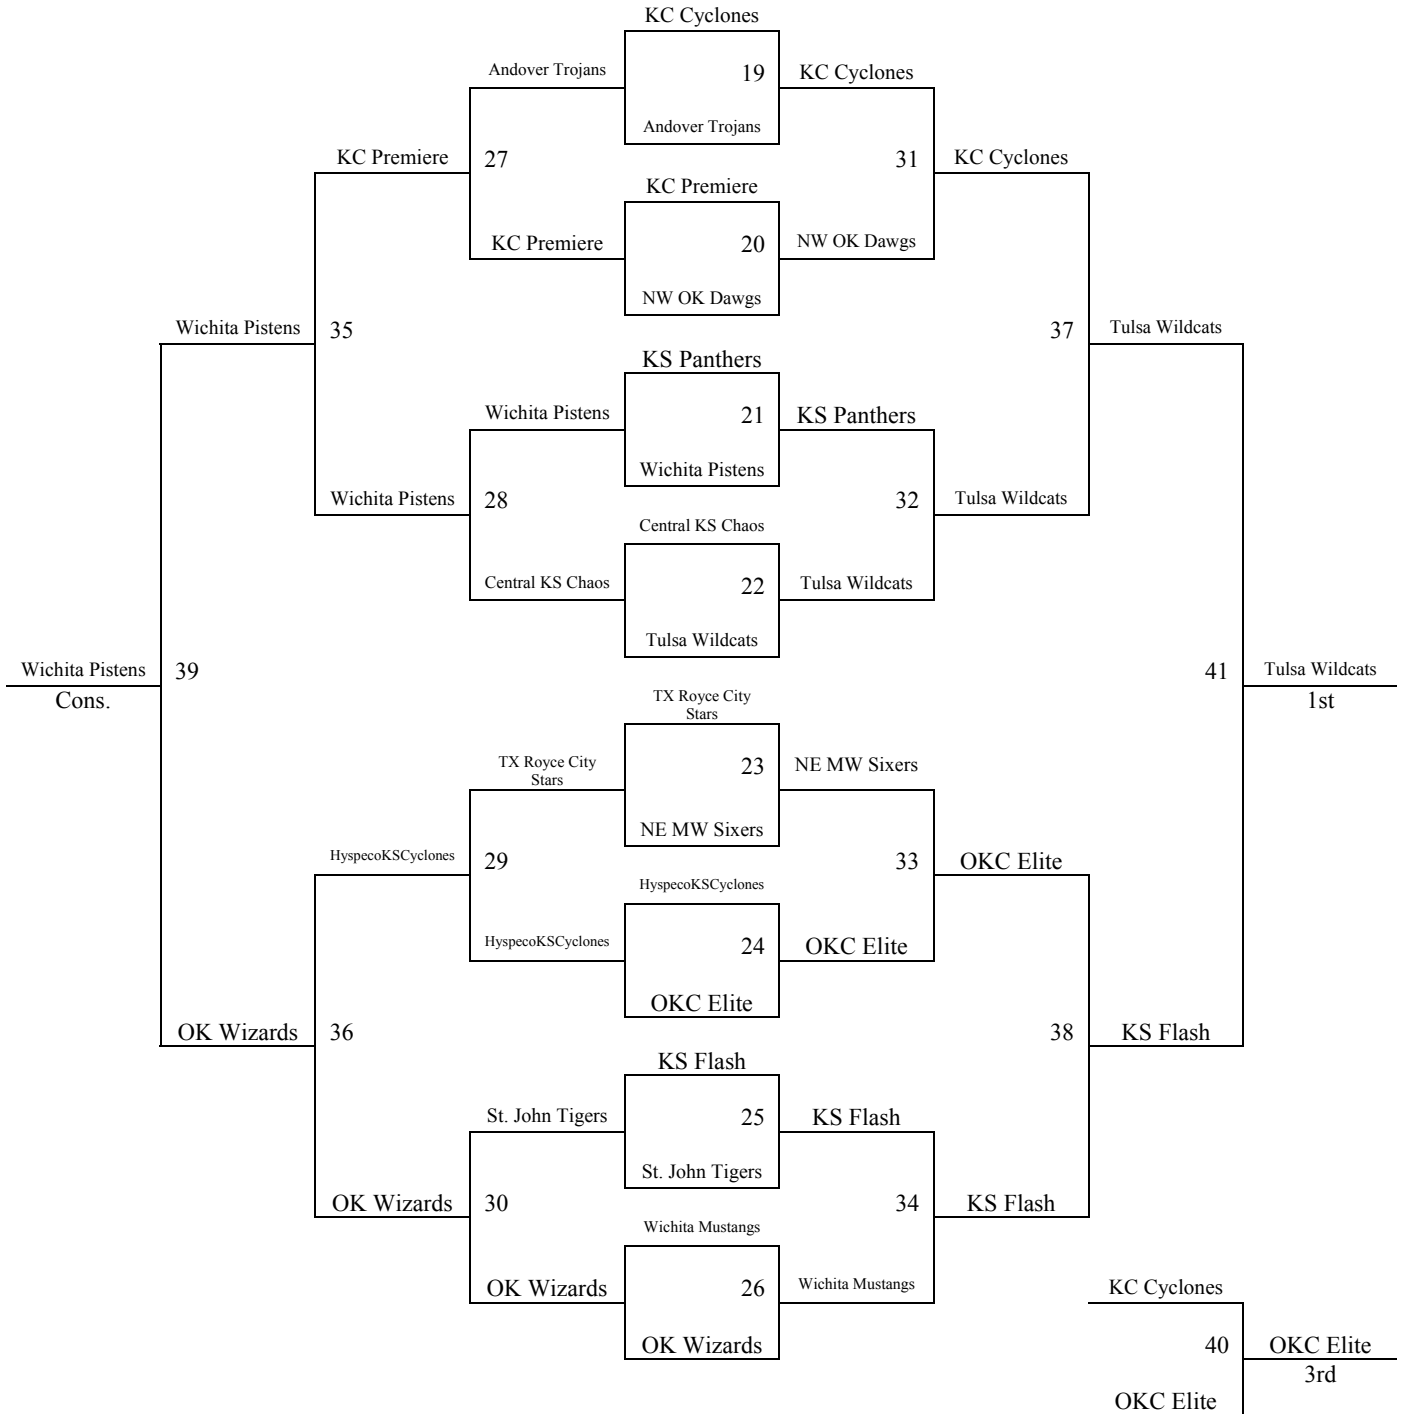

**2008 Summer Kickoff
June 6-8, 2008
6th Grade Boys**

Bracket B