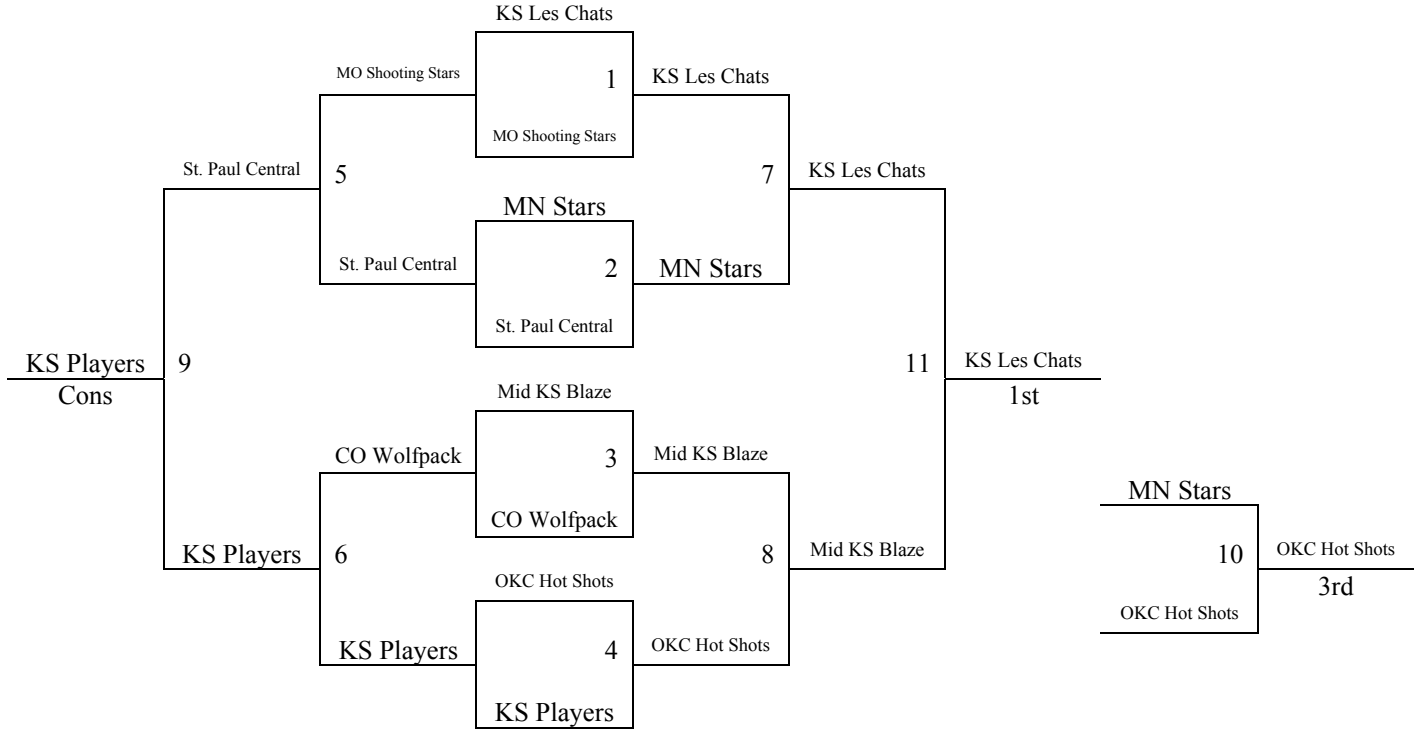

2008 Summer Kickoff
June 6-8, 2008
6th Grade Girls

Pool A	W	L	Pool B	W	L	Pool C	W	L
1. KS Players	2	1	5. CO Wolfpack	2	1	9. Northwest KS Elite		3
2. OK Angels	1	2	6. North TX Blaze		3	10. MO Lady Lightning	1	2
3. NE Cornhusker Shooting Stars Red		3	7. NE Cornhusker Shooting Stars	1	2	11. MN St. Paul Central	2	1
4. KS Les Chats	3		8. MN Stars	3		12. Mid KS Blaze	3	

Pool D	W	L	Pool E	W	L	Pool F	W	L
13. NE Bellevue Ice		3	17. Wichita Shooting Stars	2	1	21. Burlington KS Thunderstruck	3	
14. OKC Hot Shots	3		18. Newton Jr. Railers	1	2	22. Wichita Raiders		3
15. MO Shooting Stars	2	1	19. Douglass KS Stingers		3	23. KS U-Town Ladies	1	2
16. CO Boulder Rockies	1	2	20. KS Elite Red	3		24. KS Twisters	2	1

Pool G	W	L	Pool H	W	L	Pool I	W	L
25. KS Hurricanes		3	29. KS Lady Hoopers	3		33. KS Lady Cavaliers	2	1
26. OK Hoopsters	3		30. KS Rose Hill Rockets	2	1	34. Andover Jags	1	2
27. KS Warriors	1	2	31. Garden City Lady Storm	1	2	35. OK Lady Tigers	2	1
28. KS Lady Chargers	2	1	32. KS Elite - White		3	36. KS Spring Hill Broncos	1	2

Games played at Valley Center and Maize, KS
The top 2 teams in pools A-D to Bracket A. Others to Bracket B.
The top 2 teams in pools E – I to Bracket B. Others to Bracket C.

Friday	VC MS 1	VC MS 2	Mai MS 1	Mai MS 2
12:00	--	--	--	--
1:05	17-18	21-22	--	--
2:10	19-20	23-24	--	--
3:15	1-2	5-6	25-26	29-30
4:20	3-4	7-8	27-28	31-32
5:25	13-14	15-16	33-34	35-36
6:30	17-19	18-20	25-27	26-28
7:35	21-23	22-24	29-31	30-32
8:40	9-10	1-3	33-35	34-36
9:45	11-12	2-4	5-7	6-8
Saturday				
8:00	17-20	18-19	13-15	14-16
9:05	21-24	22-23	9-11	10-12
10:10	29-32	30-31	25-28	26-27
11:15	5-8	6-7	1-4	2-3
12:20	33-36	34-35	9-12	10-11
1:25	Open	Open	13-16	14-15
2:30	Open	Open	Open	Open
3:35	G12	G13	G39	G40
4:40	G18	G19	G15	G16
5:45	G14	G21	G20	G17
6:50	G44	G41	G1	G3
7:55	G30	G31	G2	G4
9:00	G42	G43	G33	G34
10:05	G32	G35	G22	G23
Sunday				
8:00	G49	G50	G24	G25
9:05	G45	G46	G5	G6
10:10	G51	G52	G7	G8
11:15	G36	G37	G26	G27
12:20	G47	G53	G10	G9
1:25	G48	G38	G11	G28
2:30	--	--	G29	--
3:35	--	--	--	--
4:40				
5:45				
6:50				

VC MS1 and 2 = Valley Center Middle School
Mai MS 1 and 2 = Maize Middle School

**2008 Summer Kickoff
June 6-8, 2008
6th Grade Girls**

Bracket A