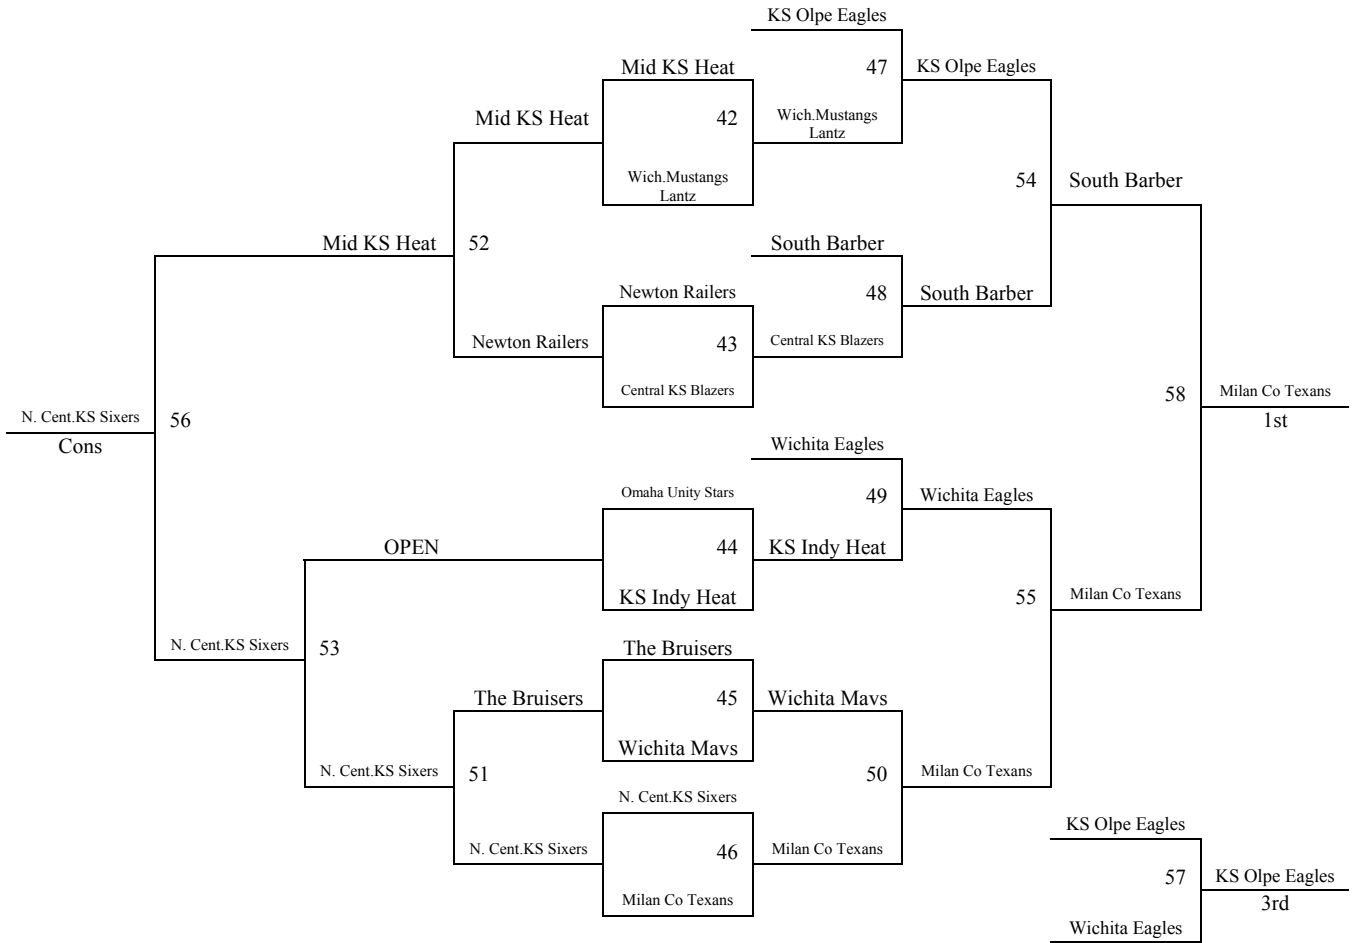

**2008 Summer Kickoff
June 6-8, 2008
6th Grade Boys**

Bracket C