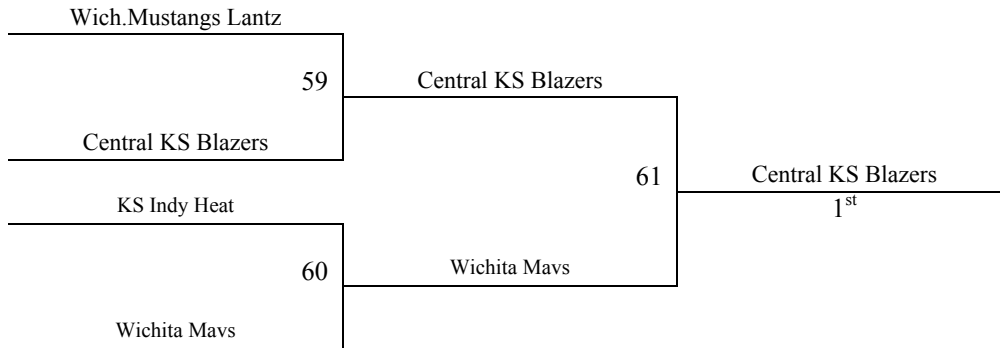

Bracket A

Bracket A – Consolation

**2008 Summer Kickoff
June 6-8, 2008
6th Grade Boys**

Bracket B

**2008 Summer Kickoff
June 6-8, 2008
6th Grade Boys**

Bracket C

Bracket C – Consolation

2008 Summer Kickoff
June 6-8, 2008
6th Grade Girls

Pool A	W	L	Pool B	W	L	Pool C	W	L
1. KS Players	2	1	5. CO Wolfpack	2	1	9. Northwest KS Elite		3
2. OK Angels	1	2	6. North TX Blaze		3	10. MO Lady Lightning	1	2
3. NE Cornhusker Shooting Stars Red		3	7. NE Cornhusker Shooting Stars	1	2	11. MN St. Paul Central	2	1
4. KS Les Chats	3		8. MN Stars	3		12. Mid KS Blaze	3	