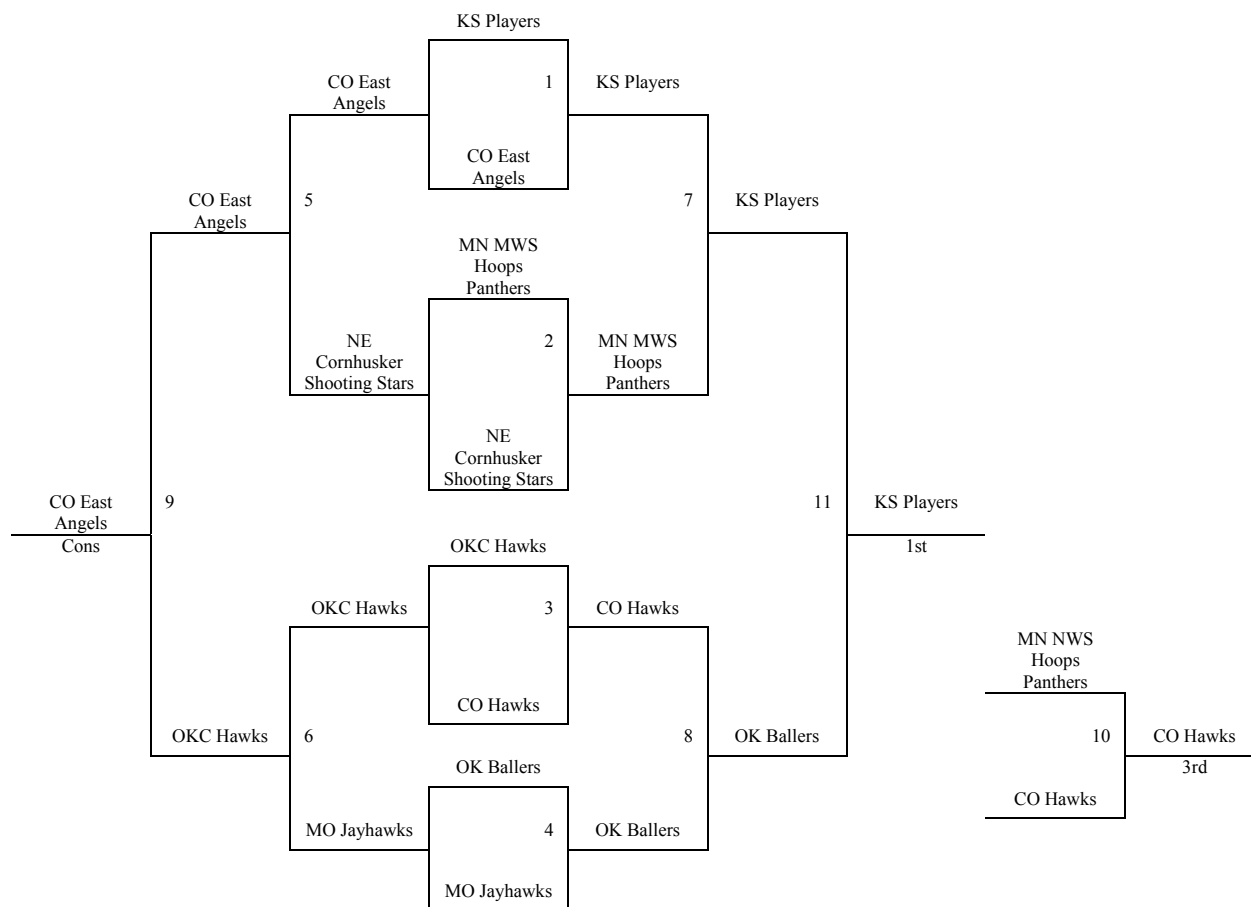

**2008 Summer Kickoff
June 6-8, 2008
5th Grade Boys
Bracket A**

**2008 Summer Kickoff
June 6-8, 2008
5th Grade Boys
Bracket C**

**2008 Summer Kickoff
June 6-8, 2008
5th Grade Girls**

Pool A	W	L	Pool B	W	L	Pool C	W	L
1. Wichita Legends Black	3		5. Emporia KS Lil' Lady Hornets	2	1	9. MO Show Me Chaos	3	
2. Salina Angels	1	2	6. KS Sedgwick CO Swish		3	10. KS Dream Team	1	2
3. KS Louisburg Wildcats		3	7. OK Angels	3		11. Wichita Lady Blazers		3
4. NE Cornhusker Shooting Stars	2	1	8. KC Running Angels	1	2	12. MN Stars	2	1

Pool D	W	L	Pool E	W	L	Pool F	W	L
13. Wichita Sooners	1	2	17. Wichita Hot Shots		3	21. MO Rage	2	1
14. TX YASA Hurricanes	3		18. OKC Lady Wizards	2	1	22. Wichita Storm	3	
15. Central MO Sharp Shooters	2	1	19. KS Burlington Hoops	1	2	23. KS Gardner Blazers		3
16. KS Elite		3	20. Newton Jr. Railers - Gold	3		24. OKC SCU Hoops	1	2

Games played at Newton Rec Center, Chisholm MS, Hesston MS, Hesston College, and Bethel College
The top 2 teams in pools A-D to Bracket A. Others to Bracket B.
The top 2 teams in pools E – H to Bracket B. Others to Bracket C.