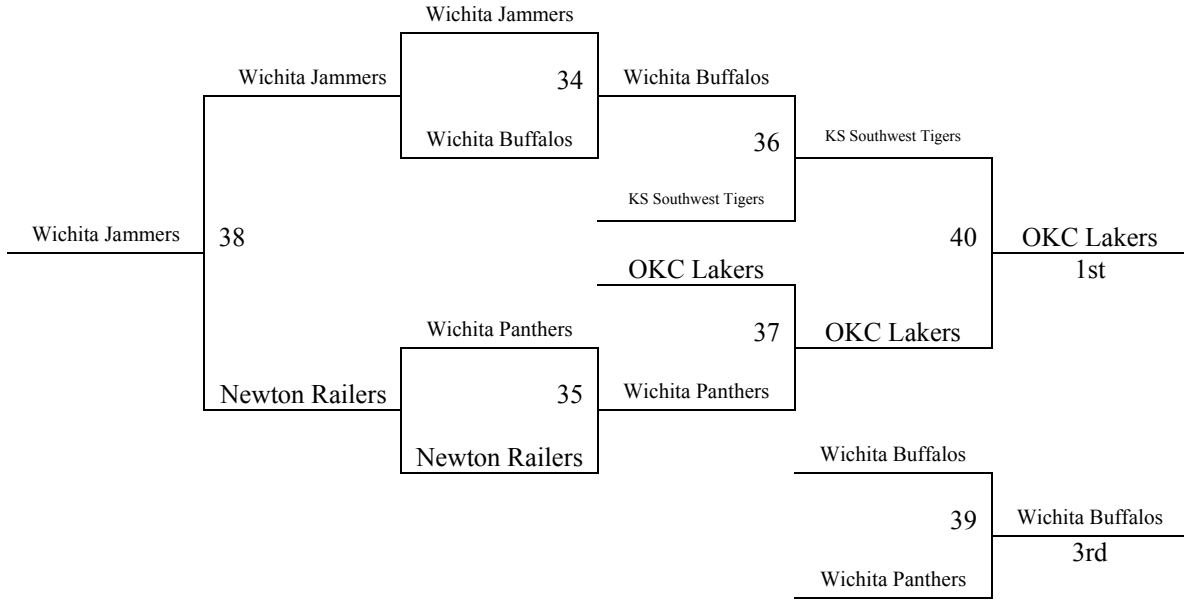

**2008 Summer Kickoff
June 6-8, 2008
5th Grade Boys
Bracket A**

**2008 Summer Kickoff
June 6-8, 2008
5th Grade Boys
Bracket C**

**2008 Summer Kickoff
June 6-8, 2008
5th Grade Girls**

Pool A	W	L	Pool B	W	L	Pool C	W	L
1. Wichita Legends Black	3		5. Emporia KS Lil' Lady Hornets	2	1	9. MO Show Me Chaos	3	
2. Salina Angels	1	2	6. KS Sedgwick CO Swish		3	10. KS Dream Team	1	2
3. KS Louisburg Wildcats		3	7. OK Angels	3		11. Wichita Lady Blazers		3
4. NE Cornhusker Shooting Stars	2	1	8. KC Running Angels	1	2	12. MN Stars	2	1

Pool D	W	L	Pool E	W	L	Pool F	W	L
13. Wichita Sooners	1	2	17. Wichita Hot Shots		3	21. MO Rage	2	1
14. TX YASA Hurricanes	3		18. OKC Lady Wizards	2	1	22. Wichita Storm	3	
15. Central MO Sharp Shooters	2	1	19. KS Burlington Hoops	1	2	23. KS Gardner Blazers		3
16. KS Elite		3	20. Newton Jr. Railers - Gold	3		24. OKC SCU Hoops	1	2

Pool G	W	L	Pool H	W	L
25. Hesston KS	3		29. Wichita Wolfpack	2	1
26. Circle KS Lady Birds		3	30. OK Lady Braves	3	
27. Newkirk OK Lady Tigers		2	31. Newton Jr. Railers - Black		3
28. KS Crusaders	2	1	32. KS Linn Lightning	1	2