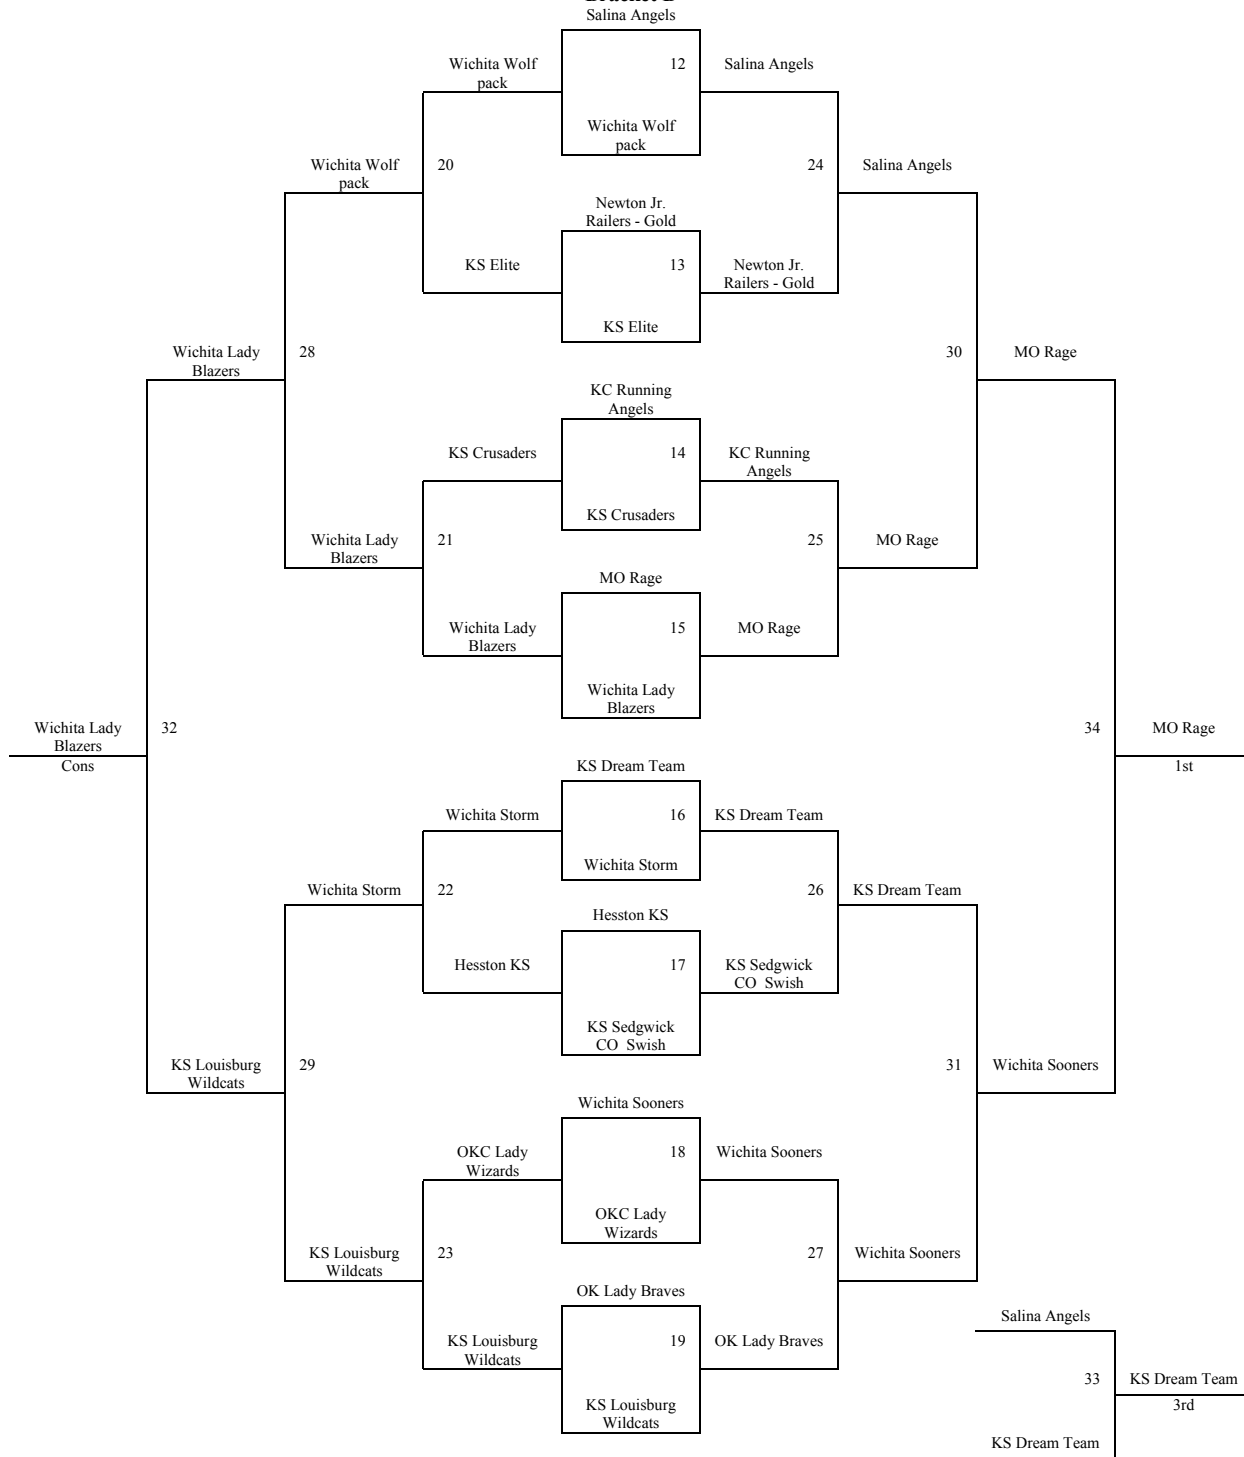

**2008 Summer Kickoff
June 6-8, 2008
5th Grade Girls**

Bracket B