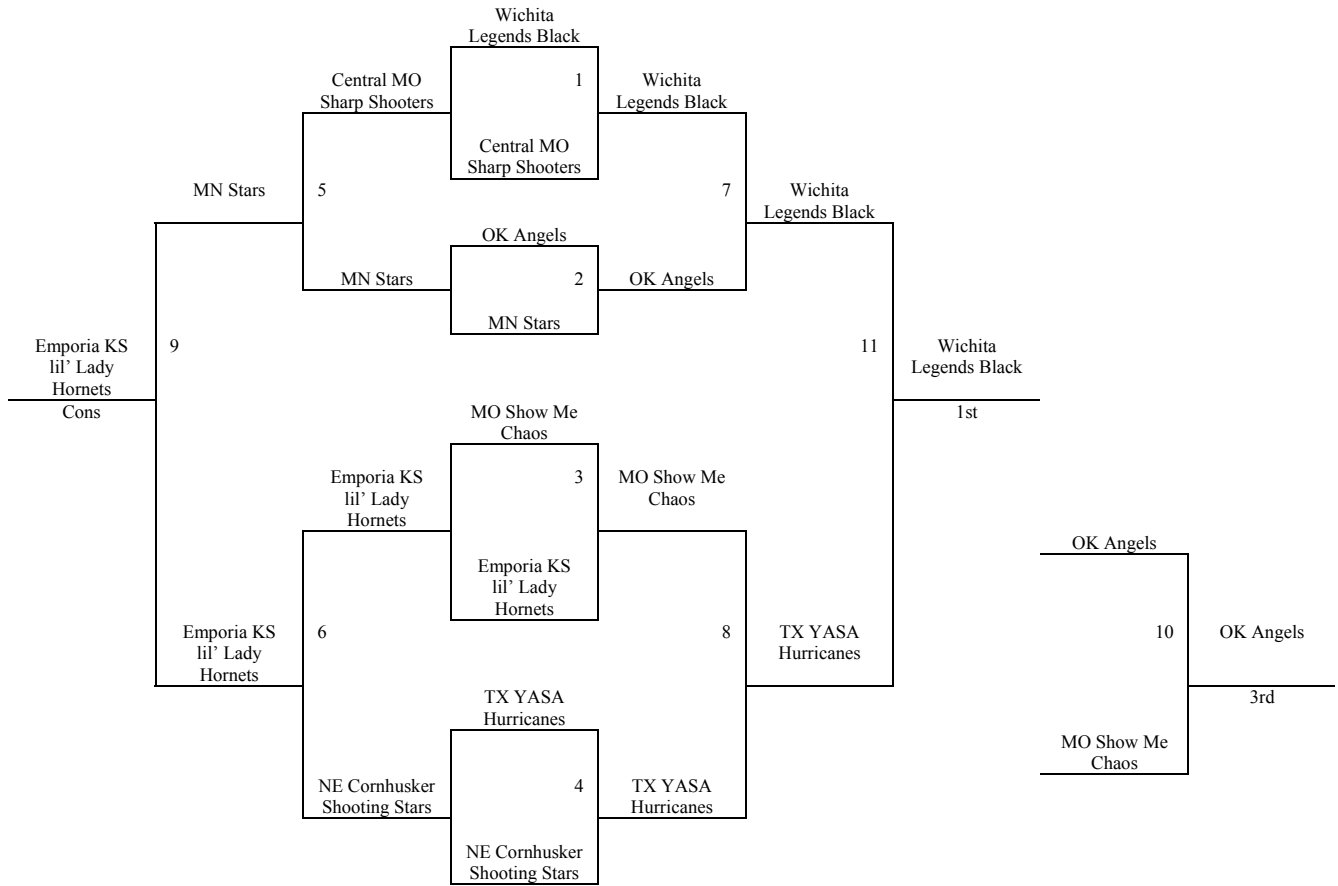

**2008 Summer Kickoff
June 6-8, 2008
5th Grade Girls**

Pool A	W	L	Pool B	W	L	Pool C	W	L
1. Wichita Legends Black	3		5. Emporia KS Lil' Lady Hornets	2	1	9. MO Show Me Chaos	3	
2. Salina Angels	1	2	6. KS Sedgwick CO Swish		3	10. KS Dream Team	1	2
3. KS Louisburg Wildcats		3	7. OK Angels	3		11. Wichita Lady Blazers		3
4. NE Cornhusker Shooting Stars	2	1	8. KC Running Angels	1	2	12. MN Stars	2	1

Pool D	W	L	Pool E	W	L	Pool F	W	L
13. Wichita Sooners	1	2	17. Wichita Hot Shots		3	21. MO Rage	2	1
14. TX YASA Hurricanes	3		18. OKC Lady Wizards	2	1	22. Wichita Storm	3	
15. Central MO Sharp Shooters	2	1	19. KS Burlington Hoops	1	2	23. KS Gardner Blazers		3
16. KS Elite		3	20. Newton Jr. Railers - Gold	3		24. OKC SCU Hoops	1	2

Pool G	W	L	Pool H	W	L
25. Hesston KS	3		29. Wichita Wolfpack	2	1
26. Circle KS Lady Birds		3	30. OK Lady Braves	3	
27. Newkirk OK Lady Tigers		2	31. Newton Jr. Railers - Black		3
28. KS Crusaders	2	1	32. KS Linn Lightning	1	2

Games played at Newton Rec Center, Chisholm MS, Hesston MS, Hesston College, and Bethel College
The top 2 teams in pools A-D to Bracket A. Others to Bracket B.
The top 2 teams in pools E – H to Bracket B. Others to Bracket C.

Friday	NRC 1	NRC 2	Chisholm	Hesston MS	Hesston Col 2	Bethel Col 2	Bethel Col 1
12:00	-	-	-	-	-	-	-
1:05	-	-	-	17-18	25-26	-	-
2:10	-	-	-	19-20	21-22	-	-
3:15	-	-	-	25-27	23-24	-	-
4:20	-	-	-	29-30	31-32	-	-
5:25	-	-	-	17-19	18-20	-	-
6:30	-	-	-	1-2	27-28	-	-
7:35	-	-	-	3-4	5-6	-	-
8:40	7-8	-	-	26-28	9-10	-	-
9:45	-	-	-	29-31	11-12	-	-
Saturday							
8:00	-	-	-	30-32	13-14	-	-
9:05	-	-	-	1-3	15-16	-	-
10:10	-	-	-	2-4	5-7	-	-
11:15	-	-	-	9-11	6-8	-	-
12:20	-	-	21-23	10-12	13-15	-	-
1:25	-	-	22-24	29-32	14-16	-	-
2:30	25-28	26-27	17-20	30-31	1-4	-	-
3:35	-	-	18-19	5-8	2-3	-	-
4:40	-	-	21-24	6-7	9-12	-	-
5:45	-	-	22-23	13-16	10-11	-	-
6:50	-	-	OPEN	14-15	OPEN	-	-
7:55	-	-	G12	G14	G16	-	-
9:00	-	-	G13	G15	G17	-	-
10:05	G35	G36	G37	G19	G18	-	-
Sunday							
8:00	-	G38	-	G1	G3	G20	-
9:05	-	G39	-	G2	G4	G21	-
10:10	-	G40	-	G24	G26	G22	-
11:15	-	G41	-	G25	G27	G23	-
12:20	-	G42	-	G7	G5	-	G28
1:25	-	G43	-	G8	G6	-	G29
2:30	-	G44	-	Open	G30	-	G31
3:35	-	G45	-	G9	G32	-	-
4:40	-	-	-	G10	G33	-	-
5:45	-	-	-	G11	G34	-	-
6:50	-	-	-	-	-	-	-

NRC 1 and NRC 2 = Newton Rec. Center
Hesston MS = Hesston Middle School
Bethel Col 1 and 2 = Bethel College Courts 1 and 2
Chisholm = Chisholm Middle School
Hesston Col 2 = Hesston College Court 2

**2008 Summer Kickoff
June 6-8, 2008
5th Grade Girls
Bracket A**