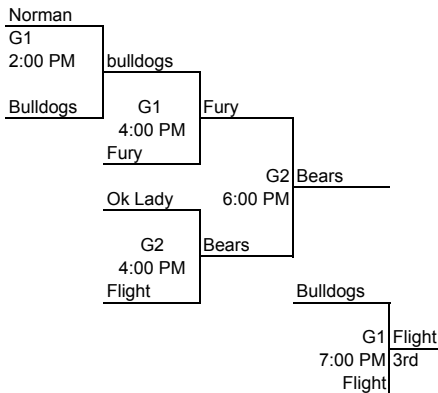

Older Girls

1. Division I
2. 1 Missouri Fury
   - 2 Norman Wolfpack
   - 3 Ok Lady Bears
   - 4 Tulsa Flight
   - 5 Jay Lady Bulldogs
3. All games at Union
   6th/7th Center
   10100 E. 61 ST.
   Tulsa, Ok 74133-1507

Friday May 30, 2008
8:00 PM 4 v 5 G2
10:00 PM 2 v 4 G1

Saturday May 31
3:00 PM 1 v 3 G2
5:00 PM 1 v 2 G2
6:00 PM 3 v 5 G1
8:00 PM 1 v 5 G1
10:00 PM 2 v 5 G1
10:00 PM 3 v 4 G2

Sunday June 1
12:00 PM 1 v 4 G1
12:00 PM 2 v 3 G2

1. Division II
2. 1 Ok Hurricanes
   - 2 Holdenville
   - 3 Lady Warriors
   - 4 Lady Rams
   - 5 Ok Heat
3. All games at Union
   6th/7th Center
   10100 E. 61 ST.
   Tulsa, Ok 74133-1507

Friday May 30, 2008
6:00 PM 1 v 4 G2
9:00 PM 3 v 5 G1

Saturday May 31
9:00 AM 1 v 2 G2
1:00 PM 1 v 5 G1
1:00 PM 2 v 3 G2
4:00 PM 2 v 4 G2
6:00 PM 3 v 4 G2
7:00 PM 2 v 5 G1
9:00 PM 1 v 3 G1
9:00 PM 4 v 5 G2

Sunday June 1

Teams will be placed in brackets by win/loss in pool play.