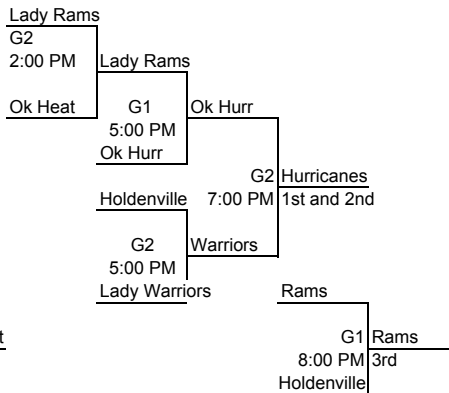

Older Girls

1. Division I
2. 1 Missouri Fury
   - 2 Norman Wolfpack
   - 3 Ok Lady Bears
   - 4 Tulsa Flight
   - 5 Jay Lady Bulldogs
3. All games at Union
   6th/7th Center
   10100 E. 61 ST.
   Tulsa, Ok 74133-1507

Friday May 30, 2008
8:00 PM 4 v 5 G2
10:00 PM 2 v 4 G1

Saturday May 31
3:00 PM 1 v 3 G2
5:00 PM 1 v 2 G2
6:00 PM 3 v 5 G1
8:00 PM 1 v 5 G1
10:00 PM 2 v 5 G1
10:00 PM 3 v 4 G2

Sunday June 1
12:00 PM 1 v 4 G1
12:00 PM 2 v 3 G2

1. Division II
2. 1 Ok Hurricanes
   - 2 Holdenville
   - 3 Lady Warriors
   - 4 Lady Rams
   - 5 Ok Heat
3. All games at Union
   6th/7th Center
   10100 E. 61 ST.
   Tulsa, Ok 74133-1507

Friday May 30, 2008
6:00 PM 1 v 4 G2
9:00 PM 3 v 5 G1

Saturday May 31
9:00 AM 1 v 2 G2
1:00 PM 1 v 5 G1
1:00 PM 2 v 3 G2
4:00 PM 2 v 4 G2
6:00 PM 3 v 4 G2
7:00 PM 2 v 5 G1
9:00 PM 1 v 3 G1
9:00 PM 4 v 5 G2

Sunday June 1

Teams will be placed in brackets by win/loss in pool play.