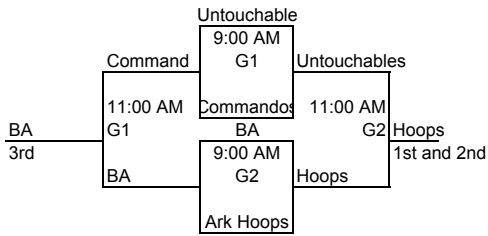

Girls 5/6

- 1 Commandos
 - 2 Untouchables
 - 3 Ark Hoops
 - 4 BA Dynamite
- All games at Union 6th/7th Center
10100 E. 61 ST. Tulsa, Ok 74133-1507

Friday May 30, 2008
6:00 PM 1 v 4 G1

Saturday May 31
8:00 AM 2 v 3 G2
11:00 AM 1 v 2 G1
12:00 PM 3 v 4 G2
3:00 PM 1 v 3 G1
4:00 PM 2 v 4 G1

Sunday June 1
Teams will be placed in brackets by win/loss in pool play.

Older Girls

- Division I
- 1 Missouri Fury
 - 2 Norman Wolfpack
 - 3 Ok Lady Bears
 - 4 Tulsa Flight
 - 5 Jay Lady Bulldogs
- All games at Union
6th/7th Center
10100 E. 61 ST.
Tulsa, Ok 74133-1507