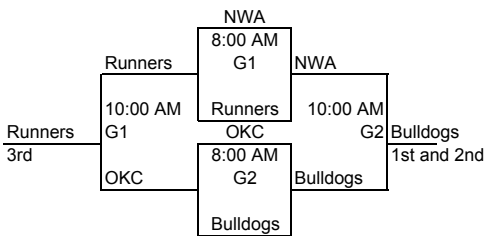

Saturday May 31
9:00 AM 1 v 2 G2
1:00 PM 1 v 5 G1
1:00 PM 2 v 3 G2
4:00 PM 2 v 4 G2
6:00 PM 3 v 4 G2
7:00 PM 2 v 5 G1
9:00 PM 1 v 3 G1
9:00 PM 4 v 5 G2

Sunday June 1

Teams will be placed in brackets by win/loss in pool play.

Boy 5/6

- 1 OKC Runnin Rebels
 - 2 Road Runners
 - 3 NWA Elite
 - 4 Tulsa Bulldogs
- All games at Union 6th/7th Center
10100 E. 61 ST. Tulsa, Ok 74133-1507

Friday May 30, 2008

7:00 PM 2 v 4 G1

Saturday May 31

8:00 AM 1 v 4 G1
 10:00 AM 1 v 2 G1
 10:00 PM 3 v 4 G2
 12:00 PM 2 v 3 G1
 2:00 PM 1 v 3 G1

Sunday June 1

Teams will be placed in brackets by win/loss in pool play.

Older Boys

- 1 Tulsa Runnin Rebels 3rd
 - 2 Bville Bruins
 - 3 Blue Devils
 - 4 Team Ok 1st
 - 5 Ark Saints 2nd
 - 6 Tulsa Patriots
- All games at Union 6th/7th Center
10100 E. 61 ST. Tulsa, Ok 74133-1507
- Round Robin