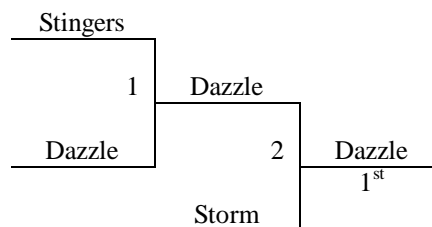

ARK CITY MAYB BORDER SHOOTOUT

4-5th Grade Girls

Team	W	L
1. Wichita Dazzle	II	I
2. Valley Stingers		II
3. Wichita Storm	II	

Standard 3 Team Pool and Bracket Play

Friday	ACMS 2
5:00	
6:00	
7:00	
8:00	
9:00	
Saturday	
8:00	
9:00	
10:00	1-2
11:00	
12:00	
1:00	1-3
2:00	
3:00	
4:00	2-3
5:00	
6:00	G1
7:00	
8:00	G2
9:00	
Sunday	
8:00	
9:00	
10:00	
11:00	
12:00	
1:00	
2:00	
3:00	
4:00	
5:00	

ACMS 1: Ark City Middle School Court 1

ACMS 2: Ark City Middle School Court 2