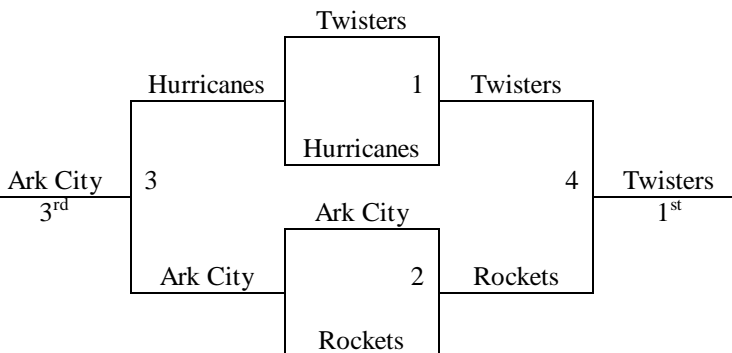

ARK CITY MAYB BORDER SHOOTOUT

6th Girls

Team	W	L
1. KS Hurricanes		III
2. Ark City	II	I
3. Rose Hill Rockets	I	II
4. Kansas Twisters	III	

Friday	ACMS 2
5:00	
6:00	
7:00	
8:00	
9:00	
Saturday	
8:00	1-2
9:00	3-4
10:00	
11:00	1-3
12:00	2-4
1:00	
2:00	1-4
3:00	2-3
4:00	
5:00	G1
6:00	
7:00	G2
8:00	
9:00	
Sunday	
8:00	
9:00	
10:00	
11:00	G3
12:00	G4
1:00	
2:00	
3:00	
4:00	
5:00	

ACMS 2: Ark City Middle School Court 2