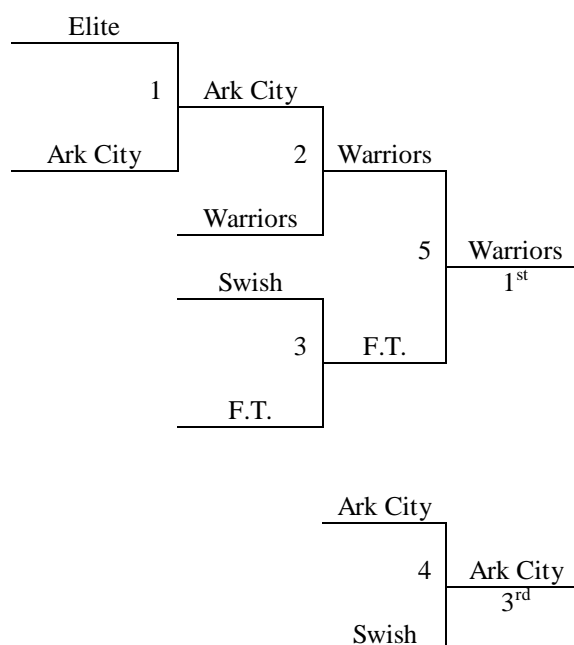

ARK CITY MAYB BORDER SHOOTOUT

9-10th Grade Boys

Team	W	L
1. Wichita Swish	II	II
2. Wichita Warriors	IIII	
3. Wichita Elite		IIII
4. Ark City Tigers	I	III
5. Haysville Full Throttle	III	I

Friday	WHS 1	WHS 2
5:00		3-4
6:00		1-2
7:00		3-5
8:00		1-4
9:00		2-5
Saturday		
8:00		
9:00		
10:00		
11:00		
12:00		
1:00		
2:00		
3:00		
4:00		1-3
5:00		2-4
6:00		1-5
7:00	2-3	
8:00	4-5	
9:00		
Sunday		
8:00		
9:00		G1
10:00		G3
11:00		G2
12:00		
1:00		G4
2:00		G5
3:00		
4:00		
5:00		

WHS 1: Winfield High School Court 1
WHS 2: Winfield High School Court 2