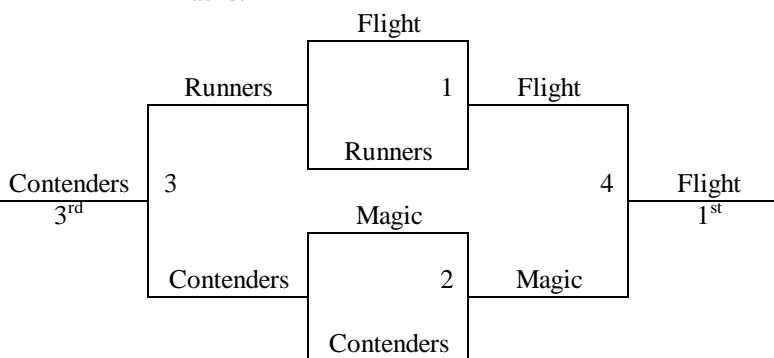

ARK CITY MAYB BORDER SHOOTOUT

11-12th Grade Boys

Pool A	W	L	Pool B	W	L
1. Wichita Contenders	I	II	5. Wellington	I	II
2. Wichita Flight	III		6. Runners KS	I	II
3. Wichita Warlords	I	II	7. Wichita Magic	III	
4. Wichita Mavs	I	II	8. Medicine Lodge Indians	I	II

Top 2 Seeds from Each Pool to Bracket A
Others to Bracket B

Friday	WHS 1
5:00	1-2
6:00	3-4
7:00	5-6
8:00	7-8
9:00	2-3
Saturday	
8:00	
9:00	6-8
10:00	5-7
11:00	1-3
12:00	2-4
1:00	6-7
2:00	1-4
3:00	5-8
4:00	--
5:00	G5
6:00	G6
Sunday	
8:00	
9:00	G1
10:00	G2
11:00	G7
12:00	G8
1:00	G3
2:00	G4
3:00	
4:00	
5:00	

A Bracket