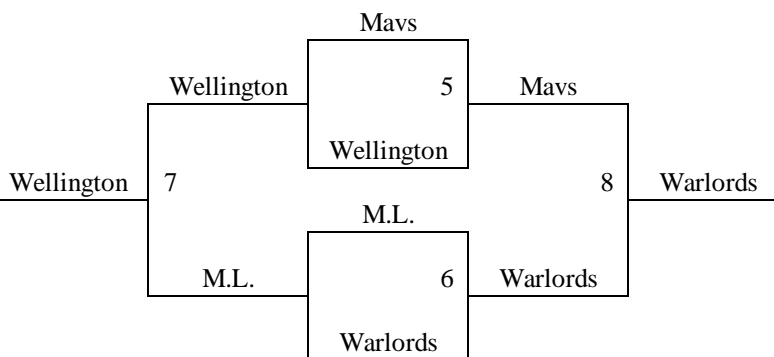

B Bracket

WHS 1: Winfield High School Court 1