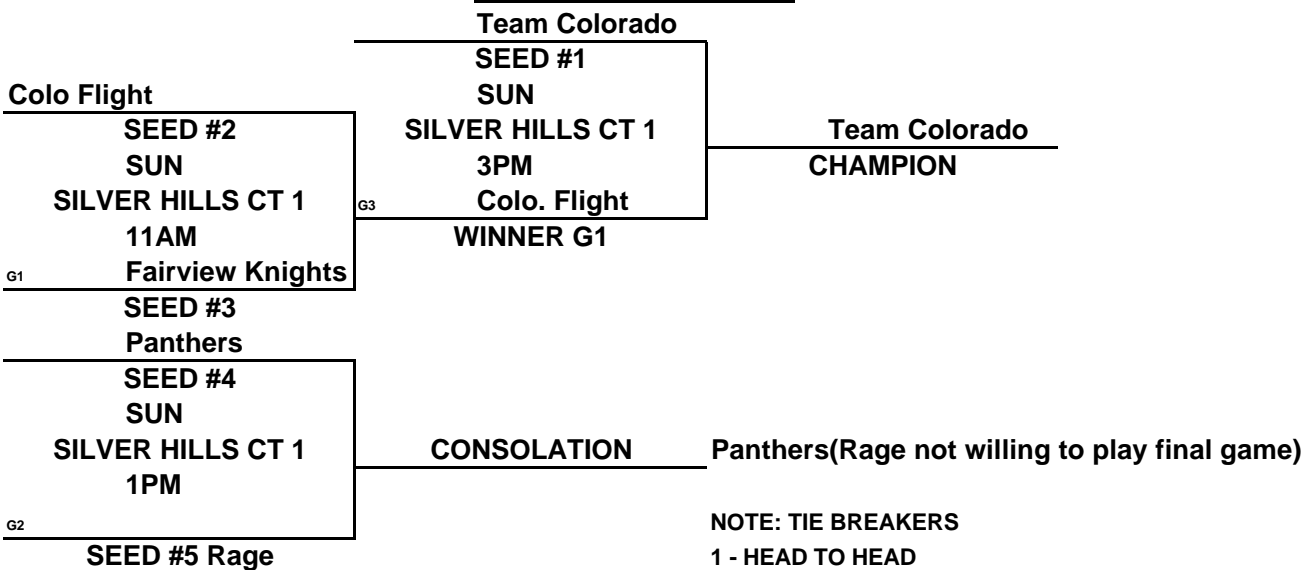

SHOW YOUR SKILLS

MAYB TOURNAMENT

9/10TH GRADE GIRLS RED DIVISION

(1)	FAIRVIEW KNIGHTS II
(2)	TEAM COLORADO RED
(3)	COLORADO FLIGHT 2
(4)	COLORADO PANTHERS
(5)	ROCKET MNT RAGE IV

<u>WINS</u>	<u>LOSSES</u>
II	II
IIII	
III	I
I	III
	IIII

SCHEDULE

1 10	VS	2 33	FRIDAY	7PM	SILVER HILLS CT 2
3 28	VS	4 25	FRIDAY	8PM	SILVER HILLS CT 1
1 30	VS	5 27	FRIDAY	9PM	SILVER HILLS CT 1
2 42	VS	3 40	SATURDAY	9AM	SILVER HILLS CT 1
4 35	VS	5 30	SATURDAY	10AM	SILVER HILLS CT 1
1 27	VS	3 39	SATURDAY	11AM	SILVER HILLS CT 1
2 38	VS	4 26	SATURDAY	12PM	SILVER HILLS CT 1
3 41	VS	5 31	SATURDAY	1PM	SILVER HILLS CT 1
1 47	VS	4 41	SATURDAY	3PM	SILVER HILLS CT 1
2 53	VS	5 26	SATURDAY	4PM	SILVER HILLS CT 1

CHAMPIONSHIP ROUND

NOTE: TIE BREAKERS

- 1 - HEAD TO HEAD
- 2 - POINT SPREAD (MAX 15 POINTS)
- 3 - DEF. POINTS ALLOWED