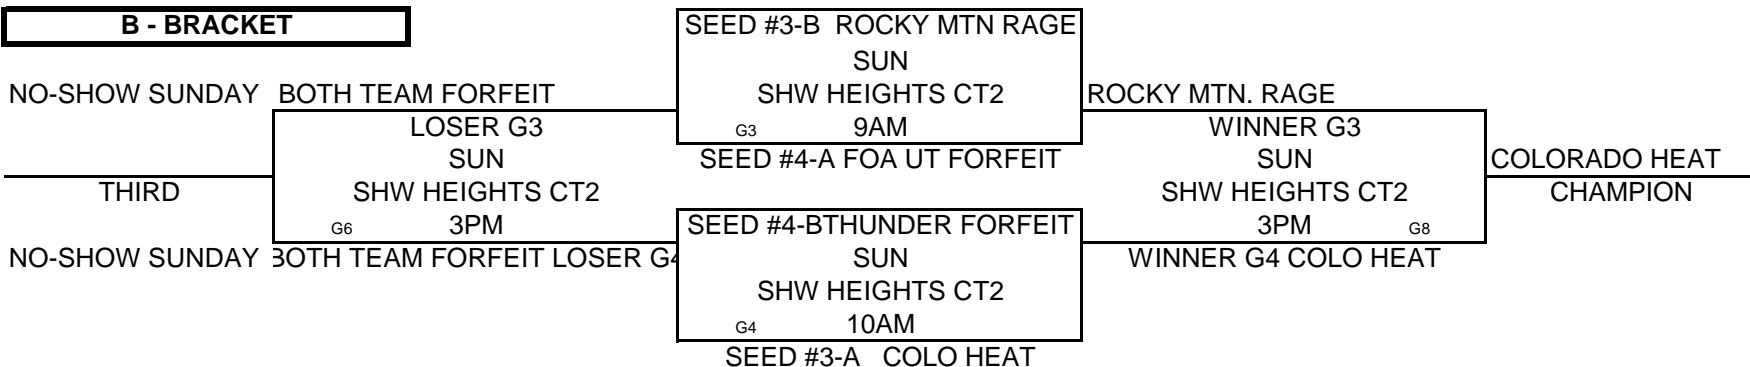

B - BRACKET

NOTE: TIE BREAKER

1 - HEAD TO HEAD

2 - POINT SPREAD (MAX. 15 POINTS)

3 - DEF. POINTS ALLOWED