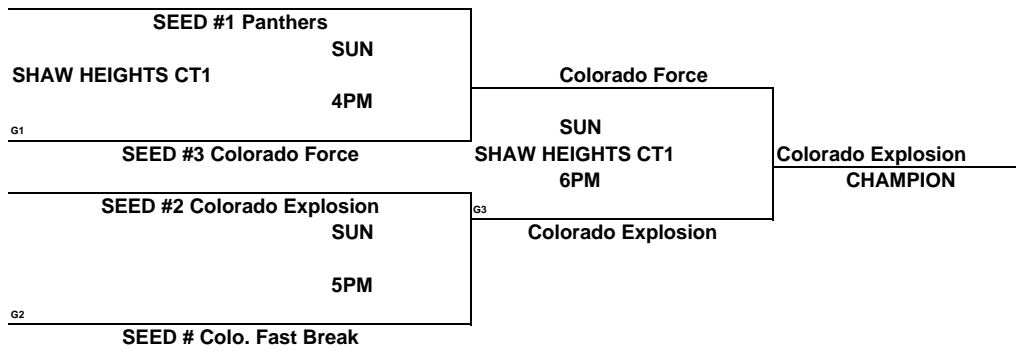

SHOW YOUR SKILLS MAYB TOURNAMENT

11/12 GRADE BOYS DIVISION

(1)	FOA UT
(2)	COLORADO FAST BREAK
(3)	COLORADO XPOLSION
(4)	BOULDER PANTHERS
(5)	COLORADO FORCE WHT

WINS	LOSSES
III	I
I	III
III	I
III	I
	IIII

SCHEDULE

1	VS	2	FRIDAY	5PM	RANUM
3	VS	4	FRIDAY	7PM	RANUM
1	VS	5	FRIDAY	9PM	RANUM
2	VS	3	SATURDAY	10AM	RANUM
4	VS	5	SATURDAY	11AM	RANUM
1	VS	3	SATURDAY	2PM	RANUM
2	VS	4	SATURDAY	3PM	RANUM
3	VS	5	SATURDAY	6PM	RANUM
1	VS	4	SATURDAY	7PM	RANUM
2	VS	5	SATURDAY	10PM	RANUM

CHAMPIONSHIP ROUND

NOTE: TIE BREAKERS

1 - HEAD TO HEAD

2 - POINT SPREAD (MAX 15 POINTS)

3 - DEF. POINTS ALLOWED