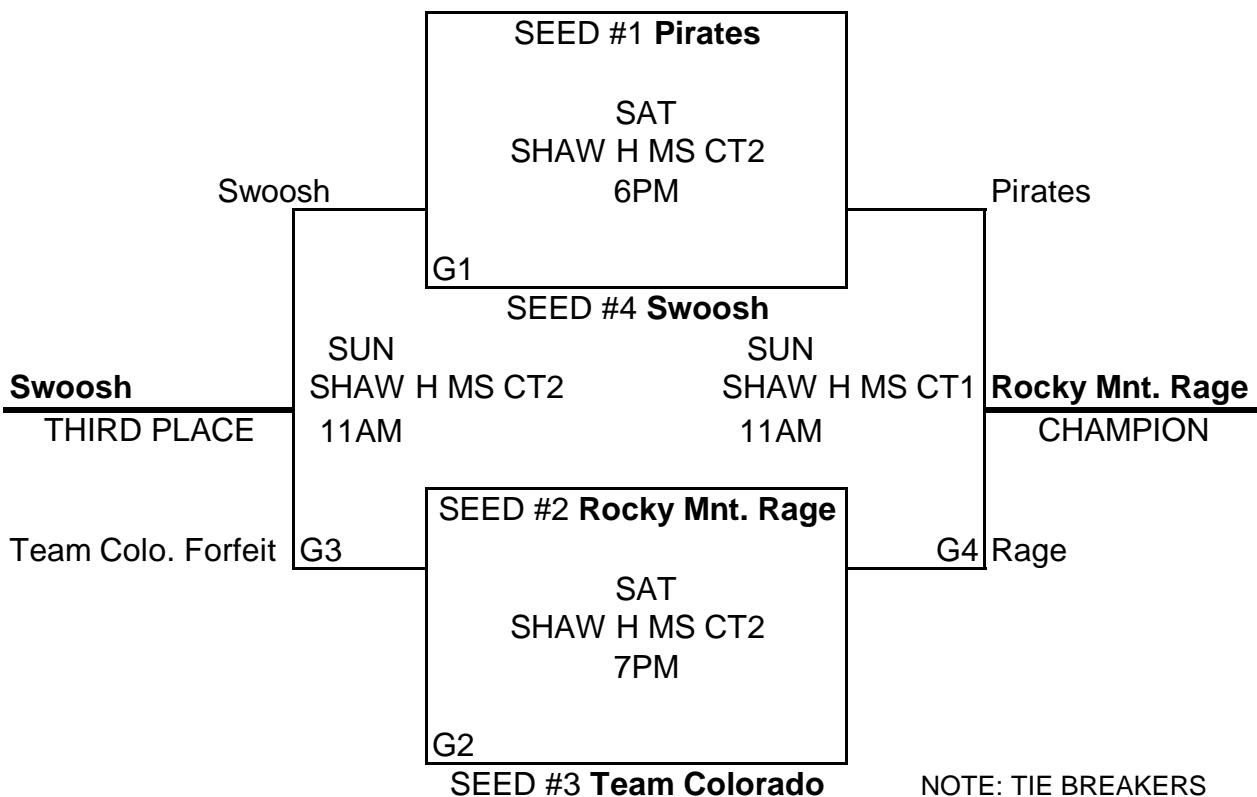

SHOW YOUR SKILLS

MAYB TOURNAMENT

6/7 TH GRADE GIRLS DIVISION

(1)	ALAMEDA PIRATES
(2)	SWOOSH-CO
(3)	TEAM COLORADO
(4)	ROCKY MNT. RAGE

<u>WINS</u>	<u>LOSSES</u>
III	
	III
I	II
II	I

ALAMEDA PIRATES were added as a last minute team to fulfill division

SCHEDULE

1 18	VS	2 13	5PM	FRIDAY	SHAW H MS CT1
3 15	VS	4 47	5PM	FRIDAY	SHAW H MS CT2
1 25	VS	3 12	10AM	SATURDAY	SHAW H MS CT1
2 6	VS	4 44	10AM	SATURDAY	SHAW H MS CT2
1 35	VS	4 29	12PM	SATURDAY	SHAW H MS CT1
2 23	VS	3 26	12PM	SATURDAY	SHAW H MS CT2

CHAMPIONSHIP ROUND

NOTE: TIE BREAKERS

1 - HEAD TO HEAD

2 - POINT SPREAD (MAX 15 POINTS)

3 - DEF. POINTS ALLOWED