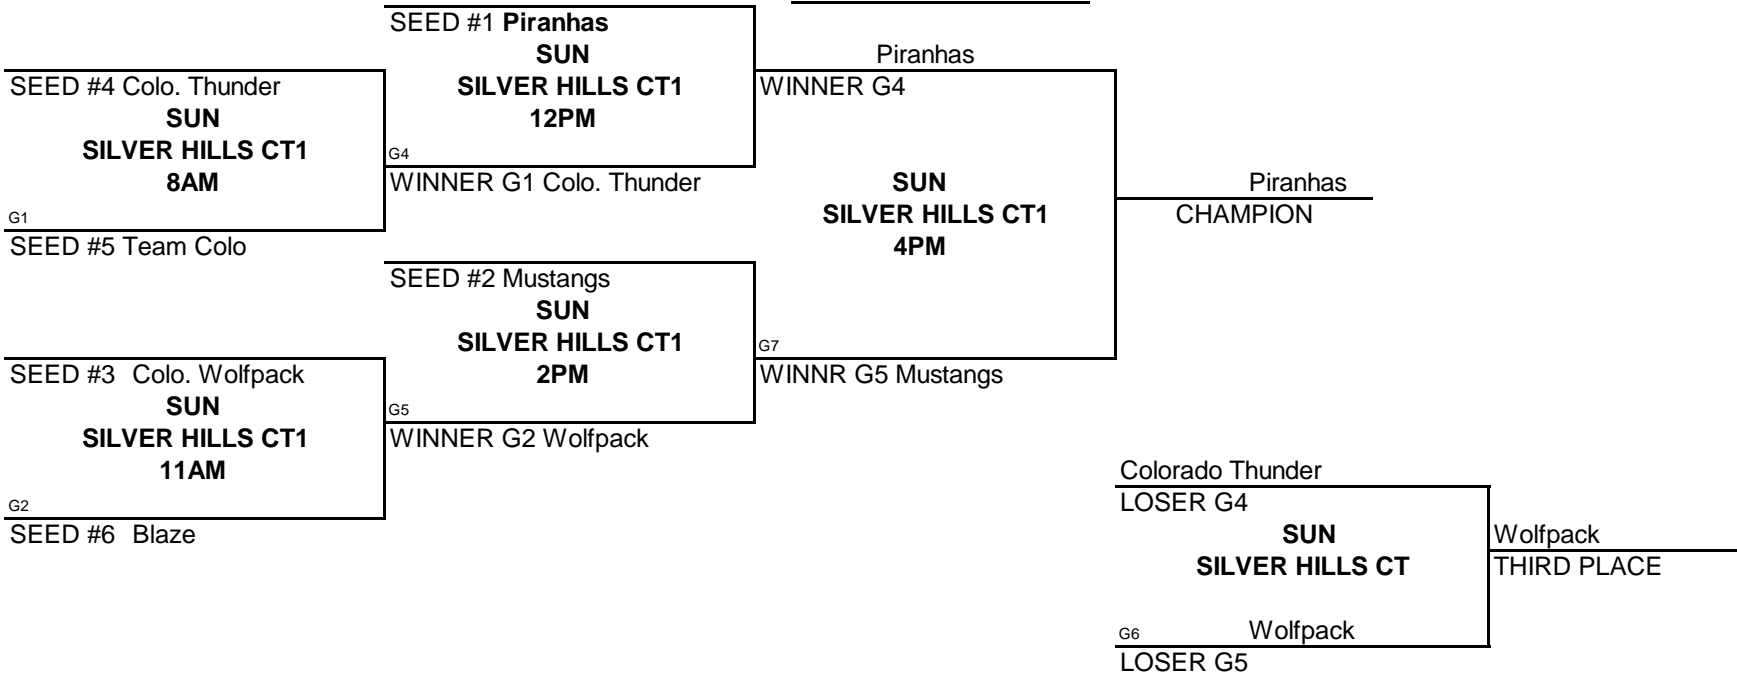

SHOW YOUR SKILLS MAYB TOURNAMENT

7/8TH GRADE GIRLS DIVISION

POOL A

- (1) BROOMFIELD BLAZE
- (2) PIRANHAS
- (3) COLORADO THUNDER

WINS	LOSSES
||	||
||	
|	|

POOL B

- (1) TEAM COLORADO
- (2) COLORADO WOLFPACK
- (3) Mustangs

WINS	LOSSES
	|||
||	|
||	

POOL PLAY ROUND 1

	VS		DAY	TIME	LOCATION		VS		DAY	TIME	LOCATION
A-1 8		A-2 35	FRI	6PM	SILVER HILLS CT3	B-1 24		B-2 32	FRI	7PM	SILVER HILLS CT3
A-1 20		A-3 43	FRI	8PM	SILVER HILLS CT3	B-1 26		B-3 36	SAT	9AM	SILVER HILLS CT1
A-2 35		A-3 32	SAT	11AM	SILVER HILLS CT1	B-2 33		B-3 47	SAT	1PM	SILVER HILLS CT1

SEEDING ROUND

SEED #1 POOL A	VS	SEED #1 POOL B	SAT	8PM	SILVER HILLS CT1
SEED #2 POOL A	VS	SEED #2 POOL B	SAT	6PM	SILVER HILLS CT1
SEED #3 POOL A	VS	SEED #3 POOL B	SAT	4PM	SILVER HILLS CT1

Winner gets 1st seed, Loser gets 2nd seed
Winner gets 3rd seed, Loser gets 4th seed
Winner gets 5th seed, Loser gets 6th seed

CHAMPIONSHIP ROUND

NOTE: TIE BREAKER

- 1 - HEAD TO HEAD
- 2 - POINT SPREAD (MAX. 15 POINTS)
- 3 - DEF. POINTS ALLOWED