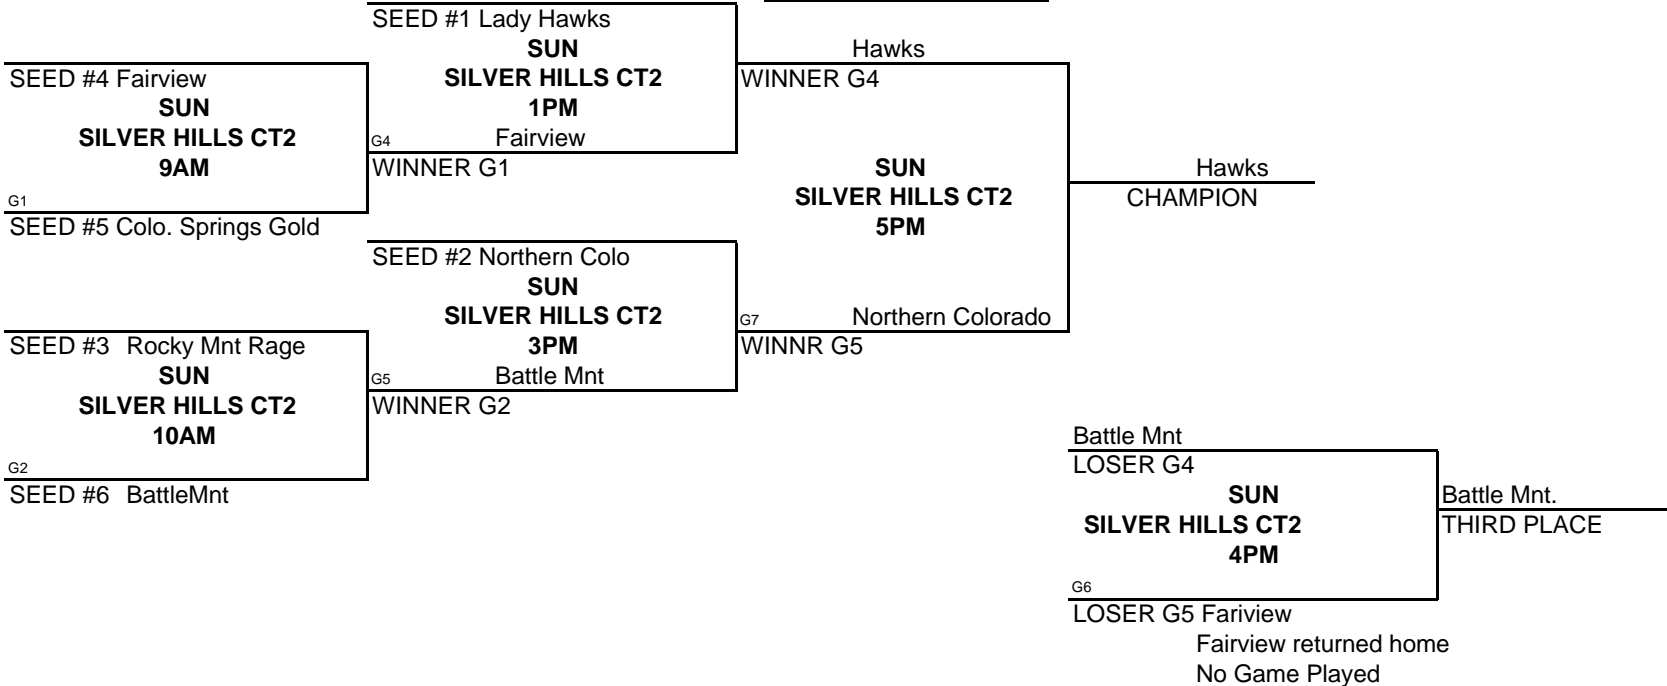

SHOW YOUR SKILLS MAYB TOURNAMENT

9/10TH GRADE GIRLS BLUE DIVISION

POOL A

- (1) ROCKY MTN RAGE V
- (2) NORTHERN COLO THUNDER
- (3) COLORADO SPRG GOLD

WINS	LOSSES
I	I
II	
	II

POOL B

- (1) FAIRVIEW I
- (2) LADY HAWKS
- (3) BATTLE MOUNTIAN

WINS	LOSSES
I	I
II	
	II

POOL PLAY ROUND 1

	DAY	TIME	LOCATION		DAY	TIME	LOCATION
A-1 46 VS A-2 48	FRI	6PM	SILVER HILLS CT2	B-1 34 VS B-2 40	FRI	6PM	SILVER HILLS CT1
A-1 41 VS A-3 34	FRI	9PM	SILVER HILLS CT2	B-1 54 VS B-3 35	SAT	10AM	SILVER HILLS CT2
A-2 29 VS A-3 25	SAT	12PM	SILVER HILLS CT2	B-2 42 VS B-3 22	SAT	2PM	SILVER HILLS CT2

SEEDIND ROUND

SEED #1 POOL A VS SEED #1 POOL B	SAT 3PM	SILVER HILLS CT2	Winner gets 1st seed, loser gets 2nd seed
SEED #2 POOL A VS SEED #2 POOL B	SAT 5PM	SILVER HILLS CT2	Winner gets 3rd seed, loser gets 4th seed
SEED #3 POOL A VS SEED #3 POOL B	SAT 7PM	SILVER HILLS CT2	Winner gets 5th seed, loser gets 6th seed

CHAMPIONSHIP ROUND

NOTE: TIE BREAKER

- 1 - HEAD TO HEAD
- 2 - POINT SPREAD (MAX. 15 POINTS)
- 3 - DEF. POINTS ALLOWED