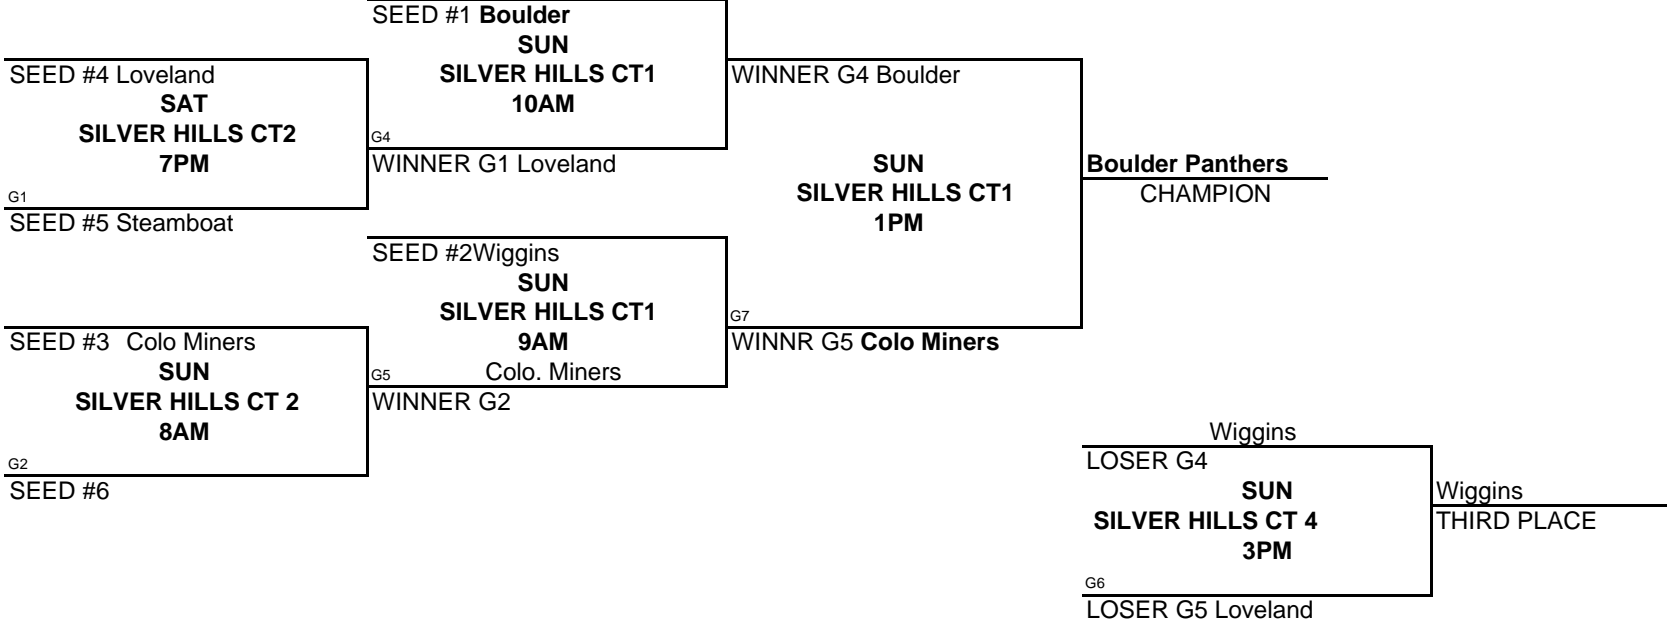

SHOW YOUR SKILLS MAYB TOURNAMENT

8TH GRADE BOYS DIVISION

POOL A

- (1) LOVELAND
- (2) COLORADO MINERS
- (3) WIGGINS

WINS	LOSSES
||	||
|	|
||	|

POOL B

- (1) BOULDERPANTHERS
- (2) CHATFIELD
- (3) STEAMBOAT 14ERS

WINS	LOSSES
||	|
|	||
||	|

POOL PLAY ROUND 1

	VS		DAY	TIME	LOCATION		VS		DAY	TIME	LOCATION
A-1		A-2	FRI	7PM	SILVER HILLS CT1	B-1 37		B-2 17	FRI	8PM	SILVER HILLS CT 2
A-1		A-3	FRI	8PM	SILVER HILLS CT4	B-1 50		B-3 21	FRI	9PM	SILVER HILLS CT 3
A-2 40		A-3 47	SAT	9AM	SILVER HILLS CT2	B-2	Forfeit	B-3	Forfeit	10AM	SILVER HILLS CT 2

SEEDIND ROUND

SEED #1 POOL A	VS	SEED #1 POOL B	SAT	11AM	SILVER HILLS CT2
SEED #2 POOL A	VS	SEED #2 POOL B	SAT	12PM	SILVER HILLS CT2
SEED #3 POOL A	VS	SEED #3 POOL B	SAT	1PM	SILVER HILLS CT2

Winner gets 1st seed, Loser gets 2nd seed
Winner gets 3rd seed, Loser gets 4th seed
Winner gets 5th seed, Loser gets 6th seed

CHAMPIONSHIP ROUND

NOTE: TIE BREAKER

- 1 - HEAD TO HEAD
- 2 - POINT SPREAD (MAX. 15 POINTS)
- 3 - DEF. POINTS ALLOWED