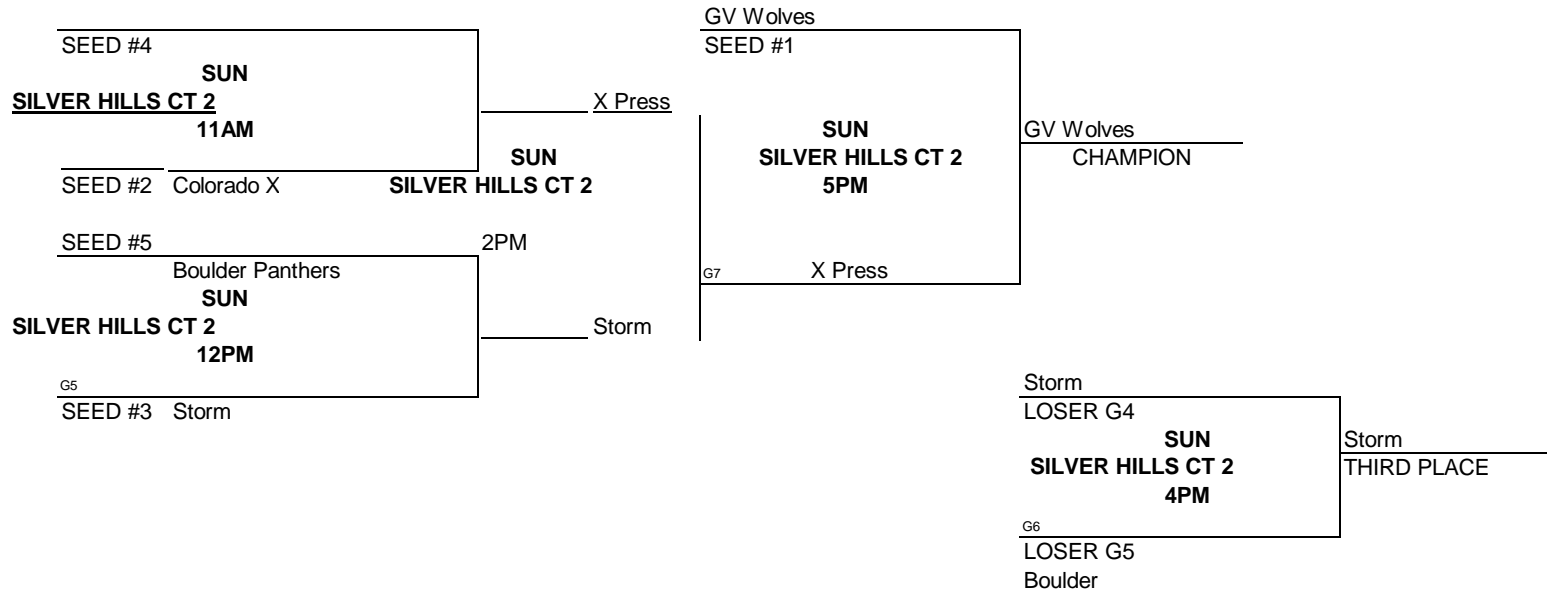

SHOW YOUR SKILLS MAYB TOURNAMENT

7TH GRADE BOYS DIVISION

POOL A

- (1) COLORADO X PRESS
- (2) HAWKS (forfeit tourney)
- (3) CHATFIELD CO (forfeit tourney)

WINS	LOSSES
||	
	||
	||

POOL B

- (1) STORM
- (2) GV WOLVES-CO
- (3) BOULDER PANTHERS

WINS	LOSSES
|	|
||	
	||

POOL PLAY ROUND 1

A-1	FORFEIT	A-2	DAY	TIME	LOCATION	B-1	VS	B-2	DAY	TIME	LOCATION
A-1	FORFEIT	A-2	FRI	FORFEIT	SILVER HILLS CT 2	B-1 26	VS	B-2 42	FRI	7PM	SILVER HILLS CT 2
A-1	FORFEIT	A-3	SAT	FORFEIT	SILVER HILLS CT 2	B-1 55	VS	B-3 15	SAT	3PM	SILVER HILLS CT 2
A-2	FORFEIT	A-3	SAT	FORFEIT	SILVER HILLS CT 2	B-2 75	VS	B-3 43	SAT	4PM	SILVER HILLS CT 2

SEEDIND ROUND

SEED #1 POOL A	VS	SEED #1 POOL B	SAT	5PM	SILVER HILLS CT 2
SEED #2 POOL A	VS	SEED #2 POOL B	SAT	6PM	SILVER HILLS CT 2
FORFEIT	VS	SEED #3 POOL B	SAT	FORFEIT	SILVER HILLS CT 2

Winner gets 1st seed, Loser gets 2nd seed
Winner gets 3rd seed, Loser gets 4th seed
5th seed GETS AUTO BYE TO NEXT ROUND

CHAMPIONSHIP ROUND

NOTE: TIE BREAKER

- 1 - HEAD TO HEAD
- 2 - POINT SPREAD (MAX. 15 POINTS)
- 3 - DEF. POINTS ALLOWED