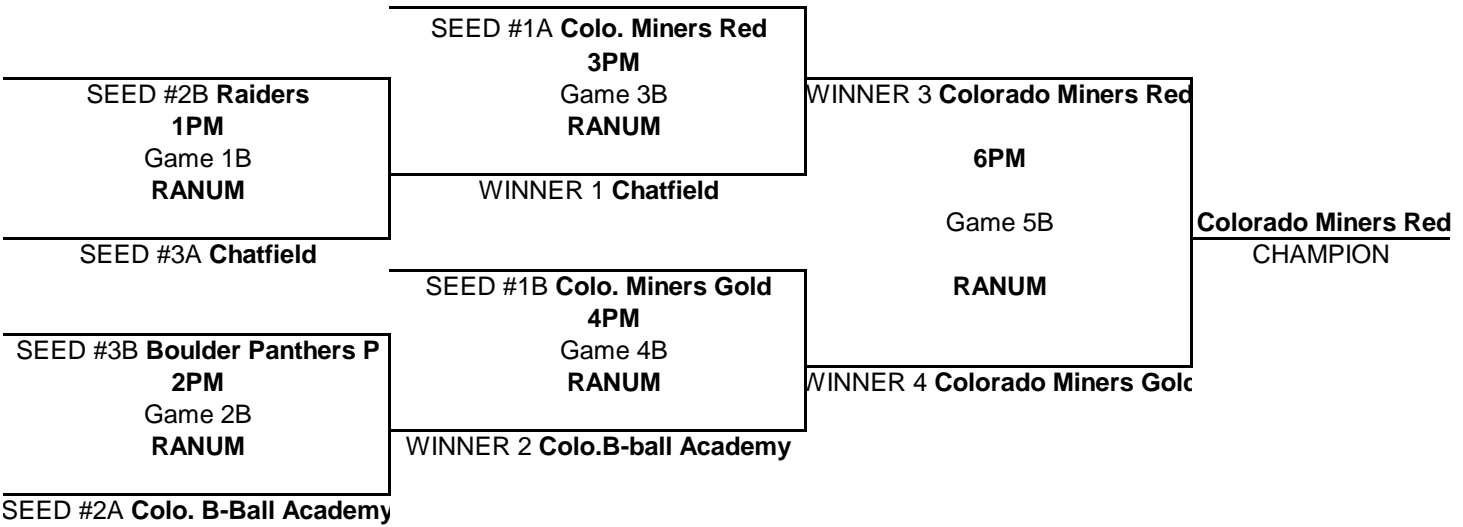

SHOW YOUR SKILLS MAYB TOURNAMENT

9/10 BOYS DIVISION

CHAMPIONSHIP ROUND

BRACKET A