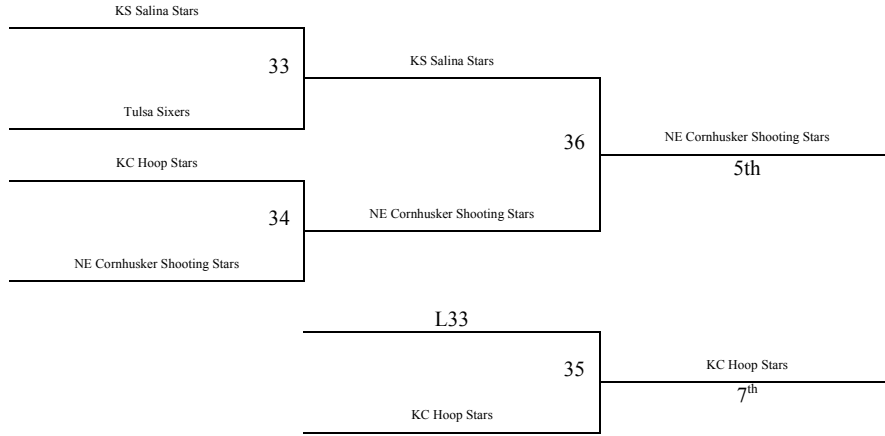

## 2007 MAYB Girls Nationals 6<sup>th</sup> Grade girls

2007 MAYB Girls Nationals  
6<sup>th</sup> Grade girls

Consolation Bracket

## Gym Addresses 2007 Girls' Nationals

Listed below are the addresses and directions for the various playing sites for the Girls' National Tournament. We recommend that you take the physical address of the gyms listed below and plug it into [www.mapquest.com](http://www.mapquest.com) to get specific directions from the location that you are traveling from. Please allow travel time to locate your playing site. If you have specific questions, do not hesitate to call our office at 316-284-0354, and do not hesitate to ask local people for specific directions. Please remember that game time is forfeit time!