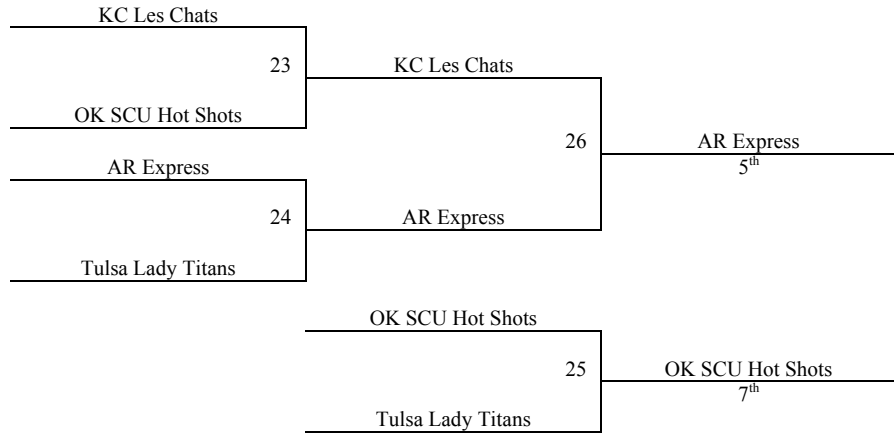

2007 MAYB Girls Nationals 5th Grade Girls

**2007 MAYB Girls Nationals
5th Grade Girls
Consolation**

Gym Directions 2007 Girls' Nationals

Listed below are the addresses and directions for the various playing sites for the Girls' National Tournament. We recommend that you take the physical address of the gyms listed below and plug it into www.mapquest.com to get specific directions from the location that you are traveling from. Please allow travel time to locate your playing site. If you have specific questions, do not hesitate to call our office at 316-284-0354, and do not hesitate to ask local people for specific directions. Please remember that game time is forfeit time!