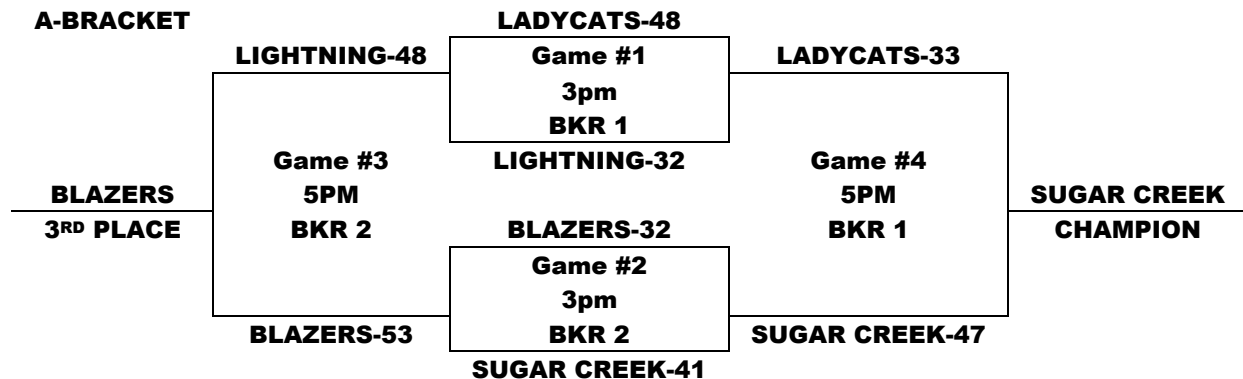

GARDNER MAYB - July 27-29, 2007

11TH/12TH GRADE GIRLS DIVISION

POOL A	WINS	LOSSES	POOL B	WINS	LOSSES
LADYCATS TSSB	III		KANSAS CITY LIGHTNING	II	I
KANSAS ELITE - RED		III	LANSING LADY LIONS	I	II
SIGAR CREEK OPTIMIST	II	I	KANSAS SWISH	I	II
FIREBIRDS	I	II	GARDNER BLAZERS	II	I

POOL A

DATE	Time	Court	Team Name	Score	Team Name	Score
7/27	9PM	BKR 2	LADYCATS	49	FIREBIRDS	32
7/27	10PM	BKR 2	KANSAS ELITE	25	SUGAR CREEK	52
7/28	7PM	GHS 1	LADYCATS	51	SUGAR CREEK	41
7/28	7PM	GHS 2	KANSAS ELITE	14	FIREBIRDS	43
7/28	9PM	GHS 1	LADYCATS	39	KANSAS ELITE	38
7/28	9PM	GHS 2	SUGAR CREEK	61	FIREBIRDS	33

POOL B

DATE	Time	Court	Team Name	Score	Team Name	Score
7/27	8PM	BKR 2	LIGHTNING	27	BLAZERS	33
7/28	6PM	GHS 2	LADY LIONS	38	KANSAS SWISH	34
7/28	8PM	GHS 2	LIGHTNING	43	KANSAS SWISH	38
7/28	8PM	GHS 1	LADY LIONS	26	BLAZERS	63
7/28	10PM	GHS 2	LIGHTNING	56	LADY LIONS	43
7/28	10PM	GHS 1	KANSAS SWISH	32	BLAZERS	29

CHAMPIONSHIP BRACKETS (ALL GAME SUNDAY 7/29)

A-BRACKET