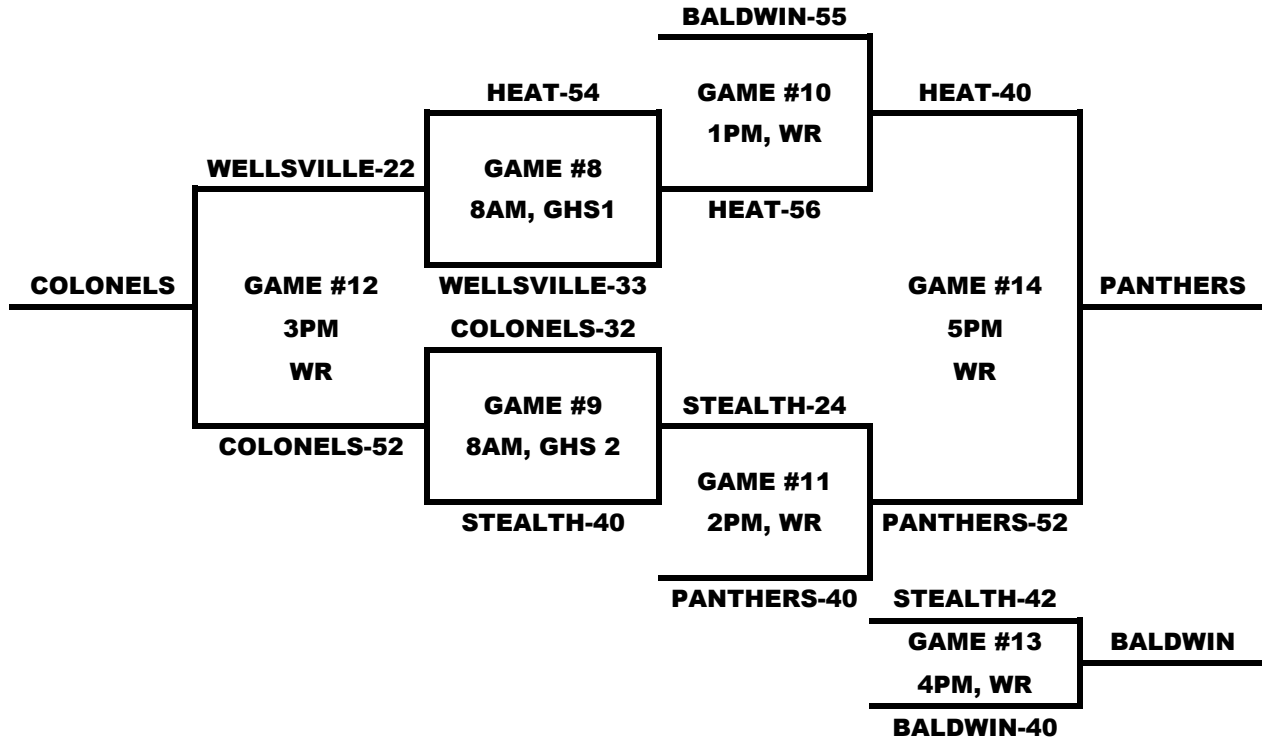

CHAMPIONSHIP BRACKETS (ALL GAMES PLAYED ON SUNDAY 7/29)

A-BRACKET

B-BRACKET