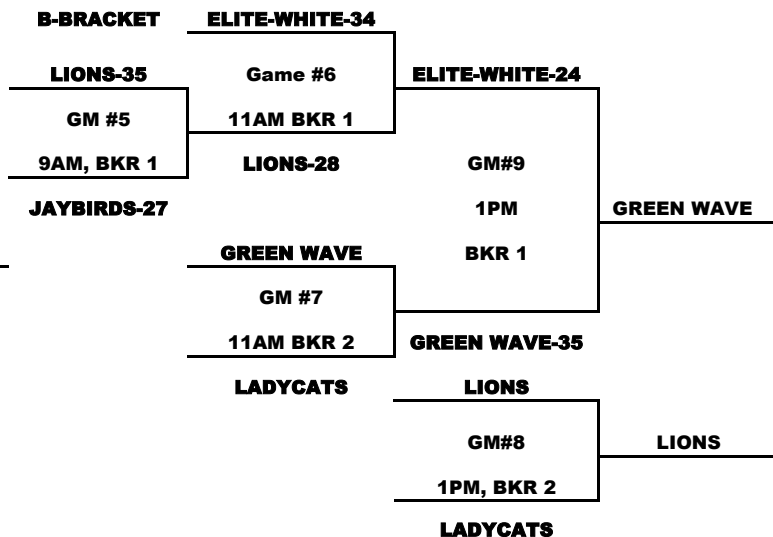

CHAMPIONSHIP BRACKETS (ALL GAMES WILL BE PLAYED ON SUNDAY 7/29)

GARDNER MAYB - July 27-29, 2007

9TH/10TH GRADE GIRLS DIVISION

POOL A	WINS	LOSSES	POOL B	WINS	LOSSES
KC REBELS	III		AC BULLDOGS	III	I
KS ATTACK	II	I	LADY MAGIC-MO	IIII	
LADYCATS TSSB-KS		III	KS GREEN WAVE	II	II
KANSAS ELITE-WHITE	I	II	LANSING LIONS	I	III
			LEAVENWORTH JAYBIRDS		IIII

POOL A

DATE	Time	Court	Team Name	Score	Team Name	Score
7/27	6PM	BKR 2	KC REBELS	44	ELITE-WHITE	40
7/27	7PM	BKR 2	KS ATTACK	40	LADYCATS	20
7/28	2PM	GHS 1	KC REBELS	43	LADYCATS	17
7/28	2PM	GHS 2	KS ATTACK	36	ELITE-WHITE	30
7/28	4PM	GHS 1	KC REBELS	50	KS ATTACK	39
7/28	4PM	GHS 2	LADYCATS	14	ELITE-WHITE	40

POOL B

DATE	Time	Court	Team Name	Score	Team Name	Score
7/27	5PM	BKR 2	LANSING LIONS	34	JAYBIRDS	28
7/27	10PM	BKR 1	LADY MAGIC	40	LANSING LIONS	27
7/28	10AM	GHS 1	AC BULLDOGS	22	KS GREEN WAVE	21
7/28	11AM	GHS 1	LADY MAGIC	38	JAYBIRDS	13
7/28	12PM	GHS 1	AC BULLDOGS	37	LANSING LIONS	36
7/28	1PM	GHS 1	LANSING LIONS	8	KS GREEN WAVE	45
7/28	3PM	GHS 1	AC BULLDOGS	34	JAYBIRDS	15
7/28	5PM	GHS 1	KS GREEN WAVE	51	JAYBIRDS	18
7/28	5PM	GHS 2	AC BULLDOGS	25	LADY MAGIC	32
7/28	7PM	GHS 1	KS GREEN WAVE	52	LADY MAGIC	42

CHAMPIONSHIP BRACKETS (ALL GAMES PLAYED ON SUNDAY 7/29)

A-BRACKET

B-BRACKET

GARDNER MAYB - July 27-29, 2007

11TH/12TH GRADE GIRLS DIVISION

POOL A	WINS	LOSSES	POOL B	WINS	LOSSES
LADYCATS TSSB	III		KANSAS CITY LIGHTNING	II	I
KANSAS ELITE - RED		III	LANSING LADY LIONS	I	II
SIGAR CREEK OPTIMIST	II	I	KANSAS SWISH	I	II
FIREBIRDS	I	II	GARDNER BLAZERS	II	I