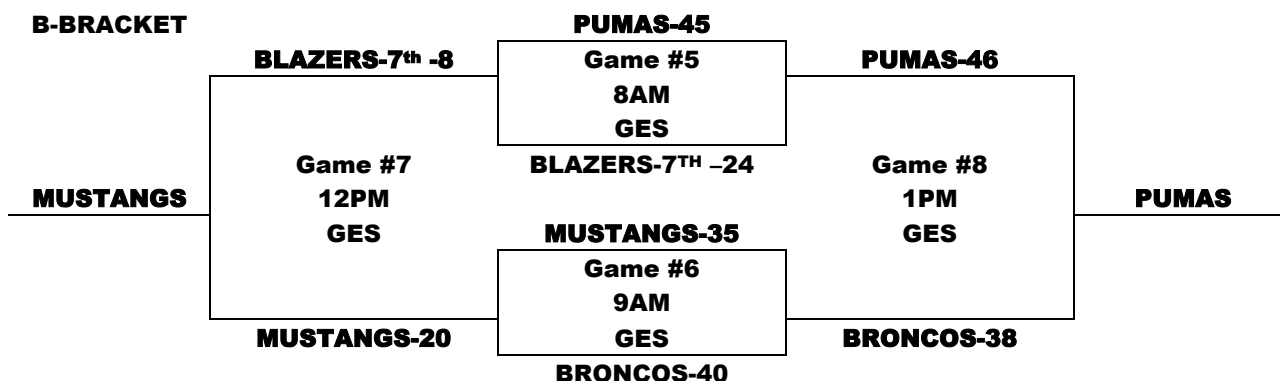

POOL A

DATE	Time	Court	Team Name	Score	Team Name	Score
7/27	5PM	GES	WILDCATS	56	BRONCOS	11
7/27	6PM	GES	BOBCATS	60	PUMAS	20
7/28	9AM	GES	WILDCATS	37	PUMAS	9
7/28	10AM	GES	BOBCATS	43	BRONCOS	41
7/28	12PM	GES	WILDCATS	47	BOBCATS	31
7/28	3PM	GES	PUMAS	46	BRONCOS	33

POOL B

DATE	Time	Court	Team Name	Score	Team Name	Score
7/28	8AM	GES	BLUE DOGS	86	MUSTANGS	15
7/28	11AM	GES	PANTHERS BASKETBALL	50	BLAZERS-7TH	27
7/28	1PM	GES	PANTHERS BASKETBALL	36	MUSTANGS	33
7/28	2PM	GES	BLUE DOGS	87	BLAZERS-7TH	28
7/28	4PM	GES	BLUE DOGS	54	PANTHERS BASKETBALL	30
7/28	5PM	GES	MUSTANGS	64	BLAZERS-7 TH	23

CHAMPIONSHIP BRACKETS (ALL GAME SUNDAY 7/29)

A-BRACKET

B-BRACKET

GARDNER MAYB - July 27-29, 2007

7TH/8TH GRADE BOYS DIVISION

POOL A	WINS	LOSSES	POOL B	WINS	LOSSES
OLATHE KS RAVENS	III		GARDNER-8TH	III	
BALDWIN	I	II	PITTSBURG KS PANTHERS	I	II
TOPEKA STEALTH		III	BL BOBCATS	II	I
GARDNER 7TH	II	I	TOPEKA HEAT		III