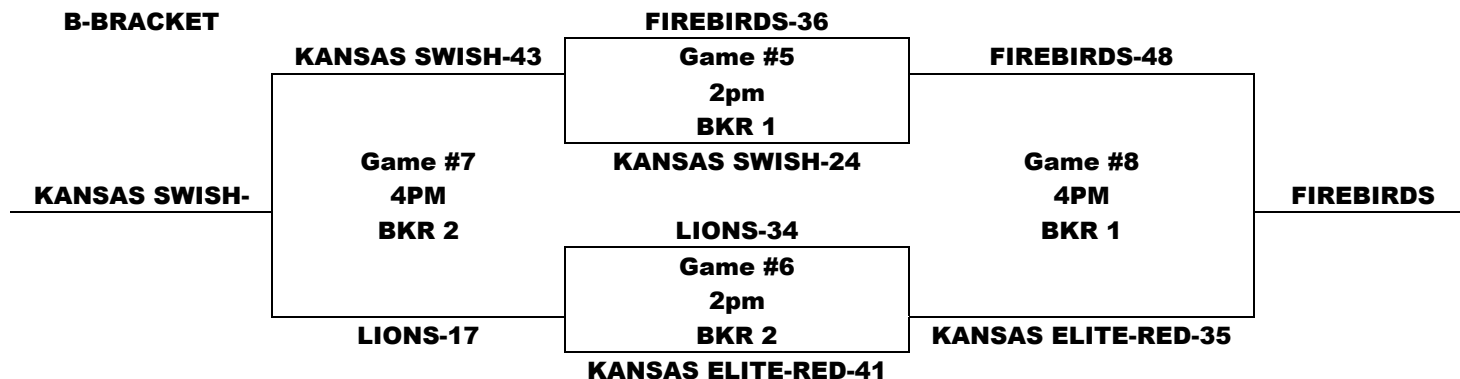

POOL A

DATE	Time	Court	Team Name	Score	Team Name	Score
7/27	9PM	BKR 2	LADYCATS	49	FIREBIRDS	32
7/27	10PM	BKR 2	KANSAS ELITE	25	SUGAR CREEK	52
7/28	7PM	GHS 1	LADYCATS	51	SUGAR CREEK	41
7/28	7PM	GHS 2	KANSAS ELITE	14	FIREBIRDS	43
7/28	9PM	GHS 1	LADYCATS	39	KANSAS ELITE	38
7/28	9PM	GHS 2	SUGAR CREEK	61	FIREBIRDS	33

POOL B

DATE	Time	Court	Team Name	Score	Team Name	Score
7/27	8PM	BKR 2	LIGHTNING	27	BLAZERS	33
7/28	6PM	GHS 2	LADY LIONS	38	KANSAS SWISH	34
7/28	8PM	GHS 2	LIGHTNING	43	KANSAS SWISH	38
7/28	8PM	GHS 1	LADY LIONS	26	BLAZERS	63
7/28	10PM	GHS 2	LIGHTNING	56	LADY LIONS	43
7/28	10PM	GHS 1	KANSAS SWISH	32	BLAZERS	29

CHAMPIONSHIP BRACKETS (ALL GAME SUNDAY 7/29)

A-BRACKET

B-BRACKET

GARDNER MAYB - July 27-29, 2007

5TH/6TH GRADE BOYS DIVISION

POOL A	WINS	LOSSES	POOL B	WINS	LOSSES
GARDNER WILDCATS	III		KC BLUE DOGS	III	
BL BOBCATS	II	I	KS PANTHERS BASKETBALL	II	I
WEDMAN PUMAS	I	II	LAWRENCE MUSTANGS	I	II
SPRING HILL BRONCOS		III	GARDNER BLAZERS-7TH		III