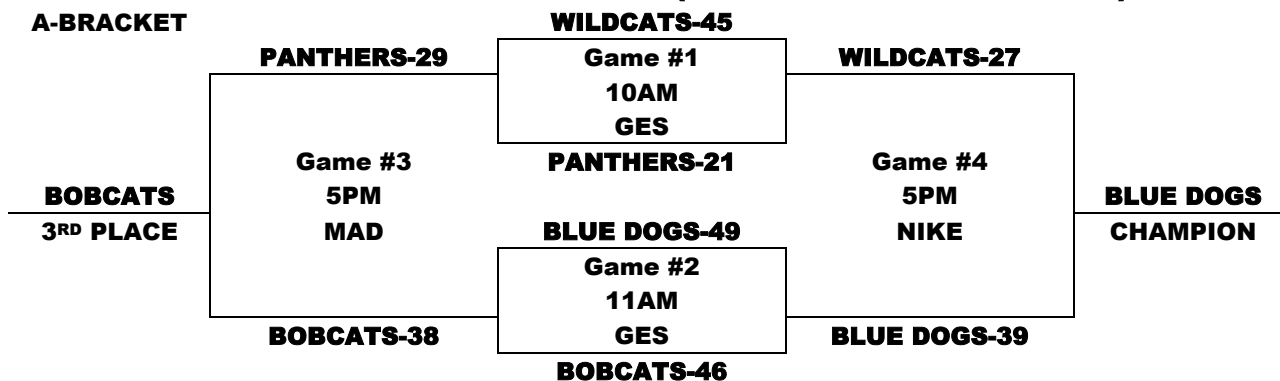

GARDNER MAYB - July 27-29, 2007

5TH/6TH GRADE BOYS DIVISION

POOL A	WINS	LOSSES	POOL B	WINS	LOSSES
GARDNER WILDCATS	III		KC BLUE DOGS	III	
BL BOBCATS	II	I	KS PANTHERS BASKETBALL	II	I
WEDMAN PUMAS	I	II	LAWRENCE MUSTANGS	I	II
SPRING HILL BRONCOS		III	GARDNER BLAZERS-7TH		III

POOL A

DATE	Time	Court	Team Name	Score	Team Name	Score
7/27	5PM	GES	WILDCATS	56	BRONCOS	11
7/27	6PM	GES	BOBCATS	60	PUMAS	20
7/28	9AM	GES	WILDCATS	37	PUMAS	9
7/28	10AM	GES	BOBCATS	43	BRONCOS	41
7/28	12PM	GES	WILDCATS	47	BOBCATS	31
7/28	3PM	GES	PUMAS	46	BRONCOS	33

POOL B

DATE	Time	Court	Team Name	Score	Team Name	Score
7/28	8AM	GES	BLUE DOGS	86	MUSTANGS	15
7/28	11AM	GES	PANTHERS BASKETBALL	50	BLAZERS-7TH	27
7/28	1PM	GES	PANTHERS BASKETBALL	36	MUSTANGS	33
7/28	2PM	GES	BLUE DOGS	87	BLAZERS-7TH	28
7/28	4PM	GES	BLUE DOGS	54	PANTHERS BASKETBALL	30
7/28	5PM	GES	MUSTANGS	64	BLAZERS-7TH	23

CHAMPIONSHIP BRACKETS (ALL GAME SUNDAY 7/29)

A-BRACKET