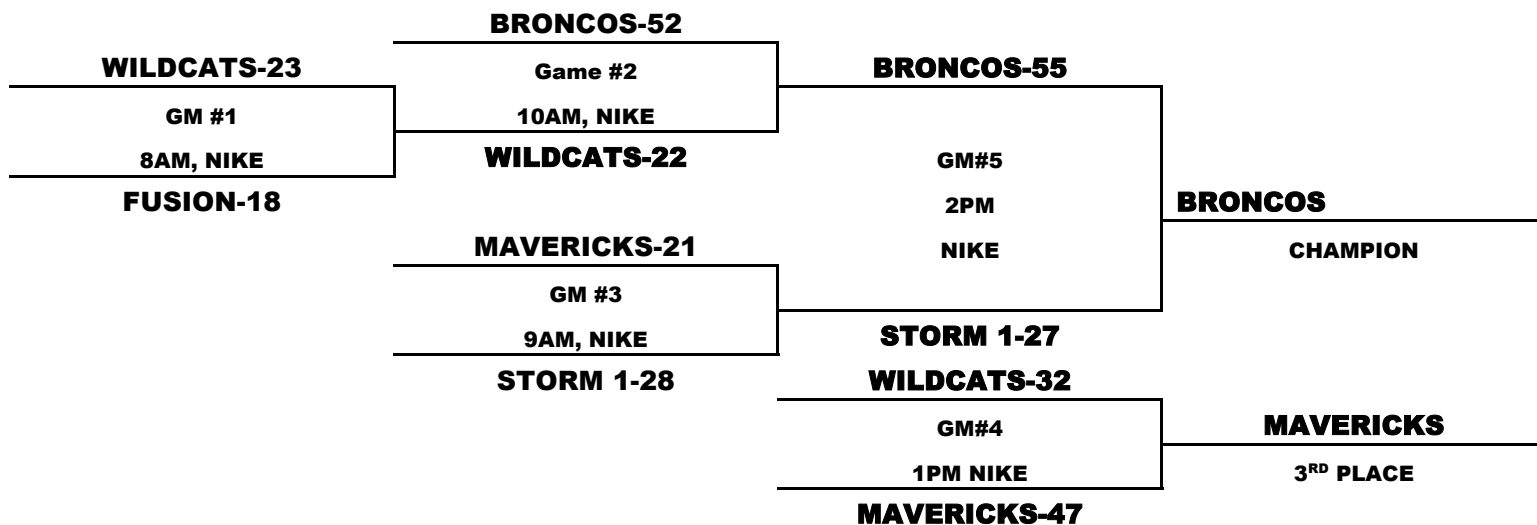

GARDNER MAYB - July 27-29, 2007

7TH GRADE GIRLS DIVISION

TEAM NAME	WINS	LOSSES
SPRING HILL BRONCOS	IIII	
MID MO STORM 1	II	II
S.D. FUSION		IIII
TOPEKA WILDCATS	I	III
MISSOURI MAVERICKS	III	I

FRIDAY 7/27

Time	Court	Team Name	Score	Team Name	Score
5PM	GHS 2	FUSION	10	MAVERICKS	31
6PM	GHS 2	BRONCOS	43	WILDCATS	20
7PM	GHS 2	STORM 1	20	FUSION	14
8PM	GHS 2	BRONCOS	47	MAVERICKS	36
9PM	GHS 2	STORM 1	31	WILDCATS	29

SATURDAY 7/28

Time	Court	Team Name	Score	Team Name	Score
4PM	BKR 1	BRONCOS	30	FUSION	16
4PM	BKR 2	STORM 1	26	MAVERICKS	29
6PM	BKR 1	BRONCOS	32	STORM 1	28
6PM	BKR 2	FUSION	23	WILDCATS	35
8PM	BKR 1	WILDCATS	18	MAVERICKS	23

CHAMPIONSHIP BRACKETS (ALL GAMES WILL BE PLAYED ON SUNDAY 7/29)