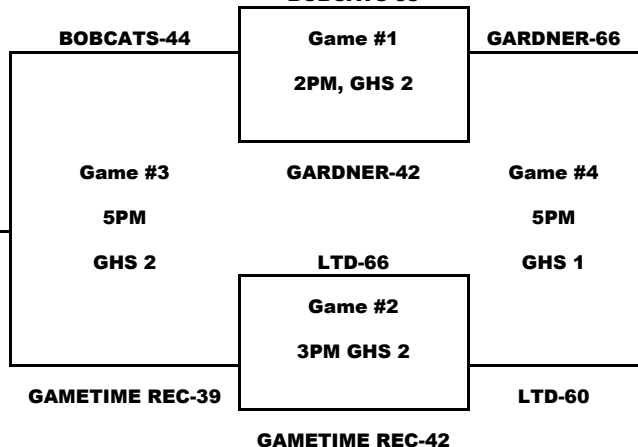

POOL B

DATE	Time	Court	Team Name	Score	Team Name	Score
7/27	5PM	GHS 1	BULLDOGS	43	GARDNER	57
7/27	6PM	GHS 1	LIVIN THE DREAM	55	JAYHAWKS	45
7/27	7PM	GHS 1	BULLDOGS	62	BRONCOS	66
7/27	10PM	GHS 1	LIVIN THE DREAM	52	GARDNER	32
7/27	10PM	GHS 2	BRONCOS	54	JAYHAWKS	39
7/28	2PM	BKR 2	BULLDOGS	46	JAYHAWKS	32
7/28	5PM	BKR 1	LIVIN THE DREAM	68	BRONCOS	48
7/28	5PM	BKR 2	JAYHAWKS	32	GARDNER	55
7/28	8PM	BKR 1	BULLDOGS	71	LIVIN THE DREAM	73
7/28	9PM	BKR 2	BRONCOS	54	GARDNER	57

CHAMPIONSHIP BRACKETS (ALL GAMES PLAYED ON SUNDAY 7/29)

A-BRACKET

BOBCATS-38

B-BRACKET

EAGLES

BOBCATS
3RD PLACE

GARDNER
CHAMP

CYCLONES