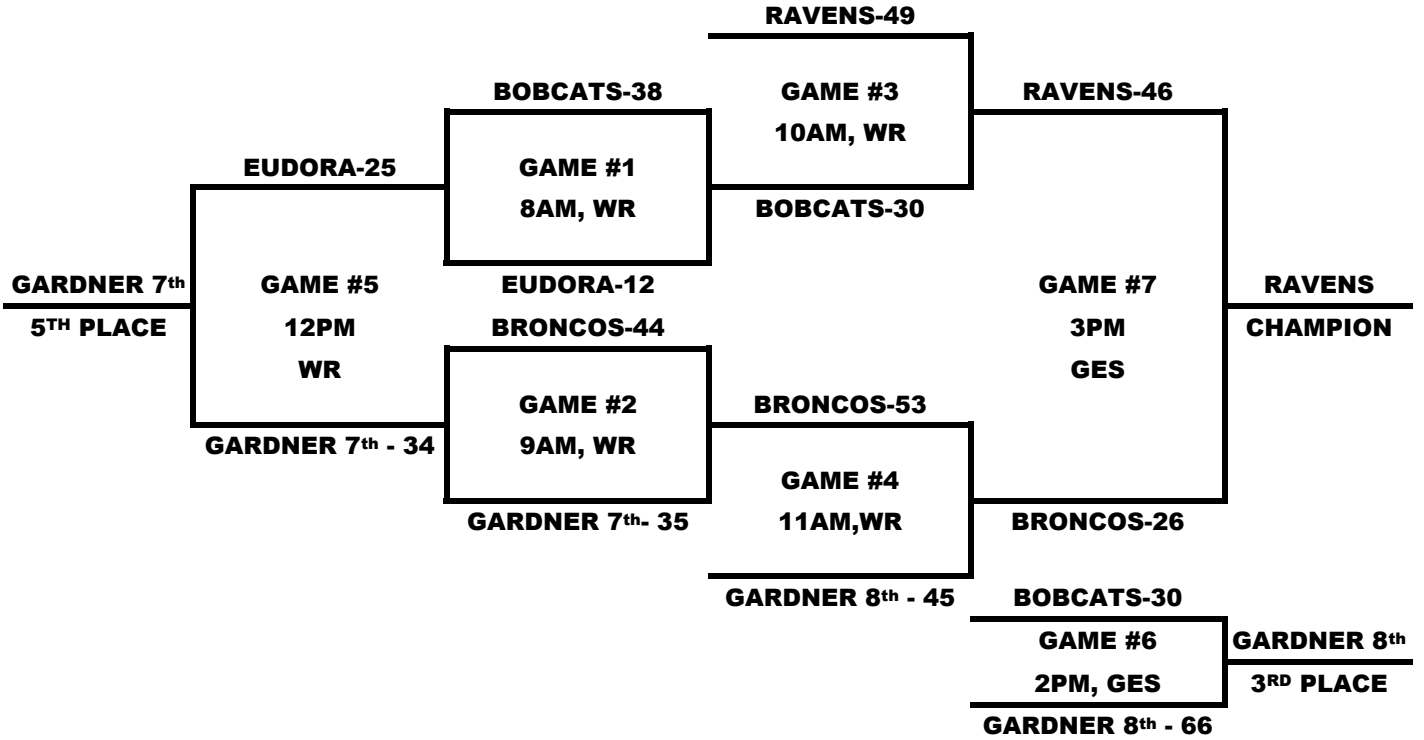

CHAMPIONSHIP BRACKETS (ALL GAMES PLAYED ON SUNDAY 7/29)

A-BRACKET