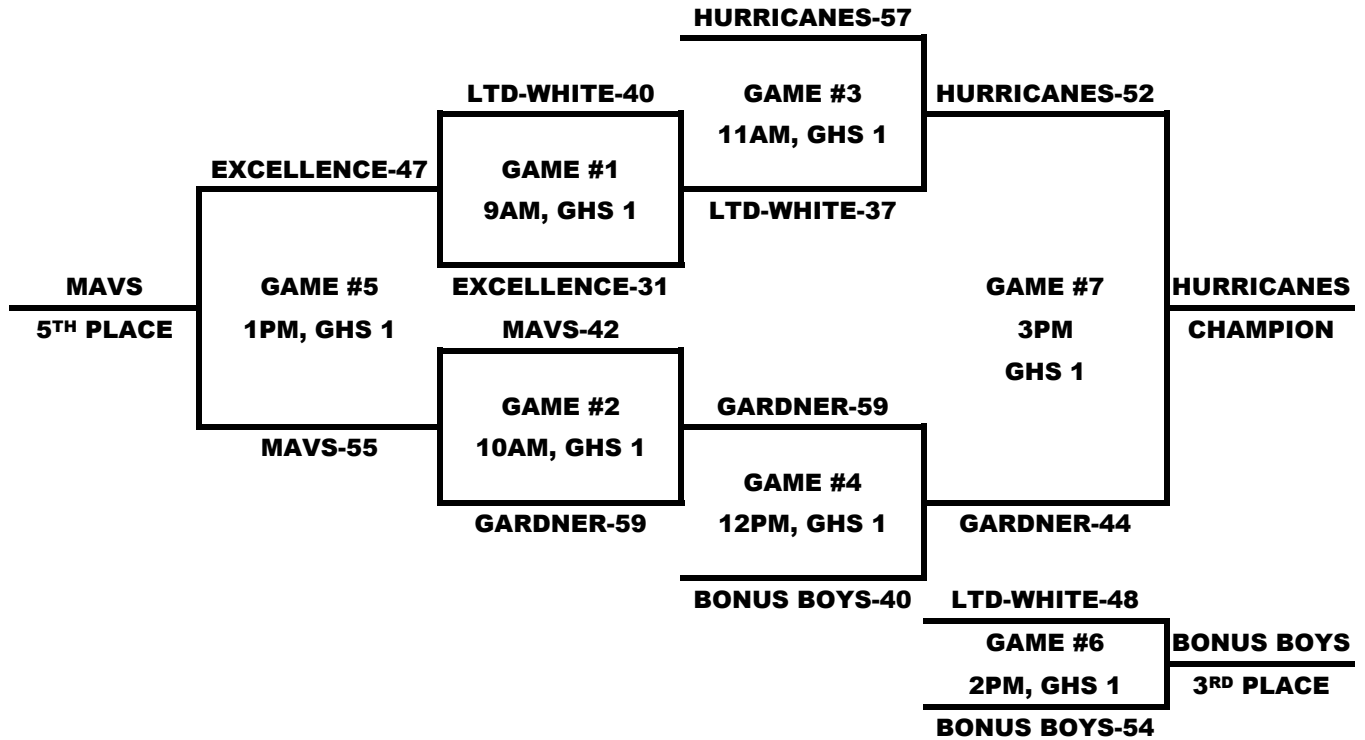

CHAMPIONSHIP BRACKETS (ALL GAMES PLAYED ON SUNDAY 7/29)

A-BRACKET