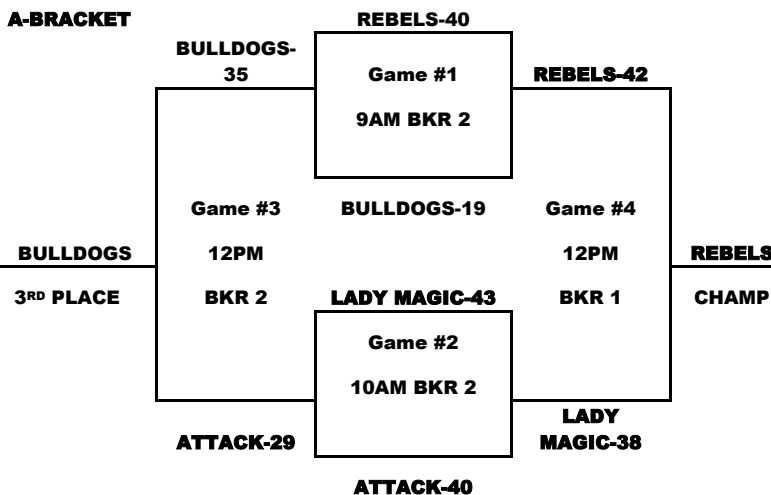

GARDNER MAYB - July 27-29, 2007

9TH/10TH GRADE GIRLS DIVISION

POOL A	WINS	LOSSES	POOL B	WINS	LOSSES
KC REBELS	III		AC BULLDOGS	III	I
KS ATTACK	II	I	LADY MAGIC-MO	IIII	
LADYCATS TSSB-KS		III	KS GREEN WAVE	II	II
KANSAS ELITE-WHITE	I	II	LANSING LIONS	I	III
			LEAVENWORTH JAYBIRDS		IIII

POOL A

DATE	Time	Court	Team Name	Score	Team Name	Score
7/27	6PM	BKR 2	KC REBELS	44	ELITE-WHITE	40
7/27	7PM	BKR 2	KS ATTACK	40	LADYCATS	20
7/28	2PM	GHS 1	KC REBELS	43	LADYCATS	17
7/28	2PM	GHS 2	KS ATTACK	36	ELITE-WHITE	30
7/28	4PM	GHS 1	KC REBELS	50	KS ATTACK	39
7/28	4PM	GHS 2	LADYCATS	14	ELITE-WHITE	40

POOL B

DATE	Time	Court	Team Name	Score	Team Name	Score
7/27	5PM	BKR 2	LANSING LIONS	34	JAYBIRDS	28
7/27	10PM	BKR 1	LADY MAGIC	40	LANSING LIONS	27
7/28	10AM	GHS 1	AC BULLDOGS	22	KS GREEN WAVE	21
7/28	11AM	GHS 1	LADY MAGIC	38	JAYBIRDS	13
7/28	12PM	GHS 1	AC BULLDOGS	37	LANSING LIONS	36
7/28	1PM	GHS 1	LANSING LIONS	8	KS GREEN WAVE	45
7/28	3PM	GHS 1	AC BULLDOGS	34	JAYBIRDS	15
7/28	5PM	GHS 1	KS GREEN WAVE	51	JAYBIRDS	18
7/28	5PM	GHS 2	AC BULLDOGS	25	LADY MAGIC	32
7/28	7PM	GHS 1	KS GREEN WAVE	52	LADY MAGIC	42

CHAMPIONSHIP BRACKETS (ALL GAMES PLAYED ON SUNDAY 7/29)

A-BRACKET