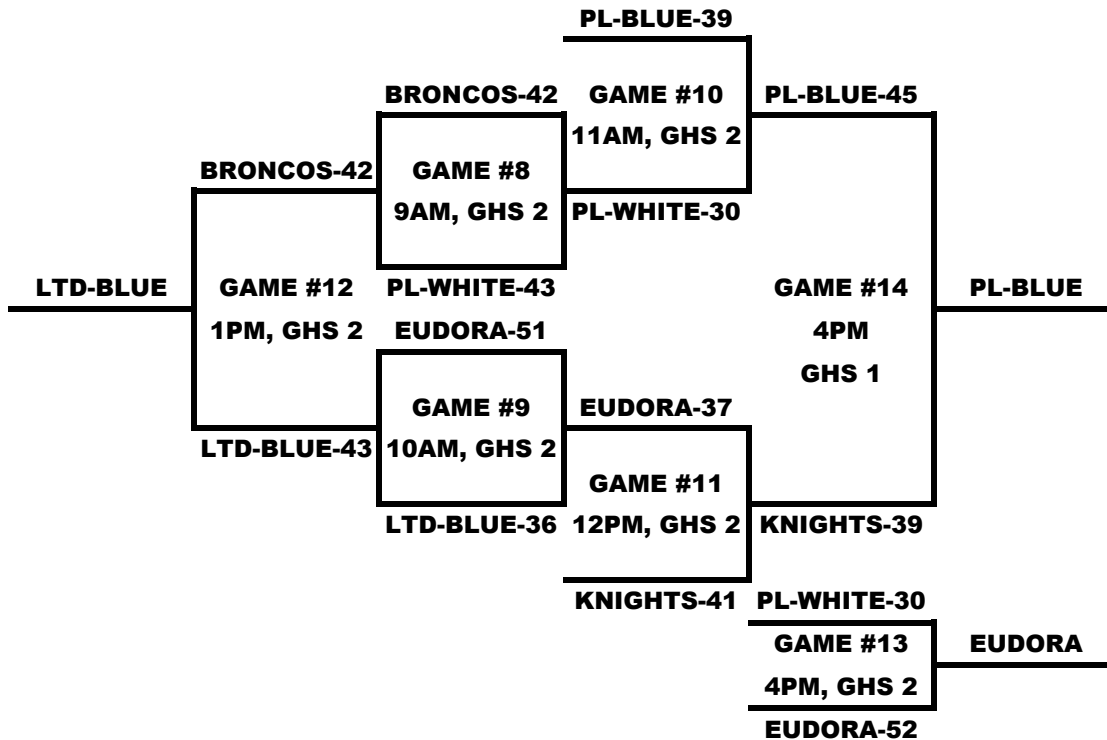

CHAMPIONSHIP BRACKETS (ALL GAMES PLAYED ON SUNDAY 7/29)

A-BRACKET

B-BRACKET