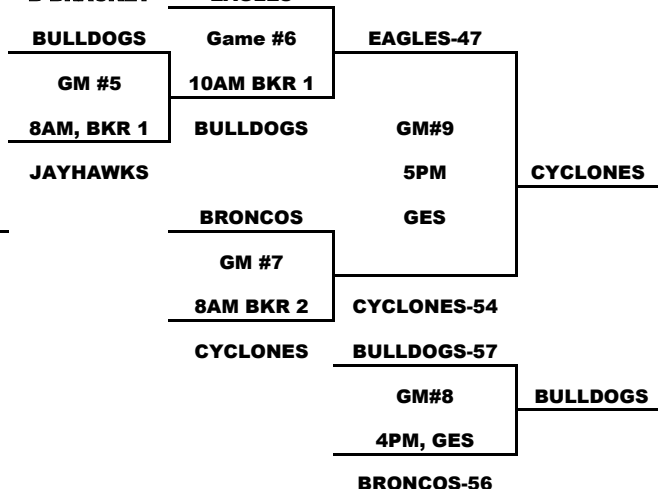

GARDNER MAYB - July 27-29, 2007

11TH/12TH GRADE BOYS DIVISION

POOL A	WINS	LOSSES	POOL B	WINS	LOSSES
OTTAWA CYCLONES	I	II	BALDWIN BULLDOGS	I	III
GAMETIME REC	II	I	KS LIVIN THE DREAM	IIII	
IRENE-WAKONDA EAGLES	I	II	SPRING HILL BRONCOS	II	II
BL BOBCATS	II	I	MOUND CITY JAYHAWKS		IIII
			GARDNER	III	I

POOL A

DATE	Time	Court	Team Name	Score	Team Name	Score
7/27	8PM	GHS 1	OTTAWA CYCLONES	43	BOBCATS	41
7/27	9PM	GHS 2	GAMETIME REC	57	EAGLES	47
7/28	3PM	BKR 1	OTTAWA CYCLONES	53	EAGLES	54
7/28	3PM	BKR 2	GAMETIME REC	36	BOBCATS	45
7/28	7PM	BKR 1	OTTAWA CYCLONES	50	GAMETIME REC	55
7/28	7PM	BKR 2	EAGLES	38	BOBCATS	47

POOL B

DATE	Time	Court	Team Name	Score	Team Name	Score
7/27	5PM	GHS 1	BULLDOGS	43	GARDNER	57
7/27	6PM	GHS 1	LIVIN THE DREAM	55	JAYHAWKS	45
7/27	7PM	GHS 1	BULLDOGS	62	BRONCOS	66
7/27	10PM	GHS 1	LIVIN THE DREAM	52	GARDNER	32
7/27	10PM	GHS 2	BRONCOS	54	JAYHAWKS	39
7/28	2PM	BKR 2	BULLDOGS	46	JAYHAWKS	32
7/28	5PM	BKR 1	LIVIN THE DREAM	68	BRONCOS	48
7/28	5PM	BKR 2	JAYHAWKS	32	GARDNER	55
7/28	8PM	BKR 1	BULLDOGS	71	LIVIN THE DREAM	73
7/28	9PM	BKR 2	BRONCOS	54	GARDNER	57

CHAMPIONSHIP BRACKETS (ALL GAMES PLAYED ON SUNDAY 7/29)

A-BRACKET

BOBCATS-38

B-BRACKET

EAGLES

BOBCATS
3RD PLACE

GARDNER
CHAMP

CYCLONES

BULLDOGS