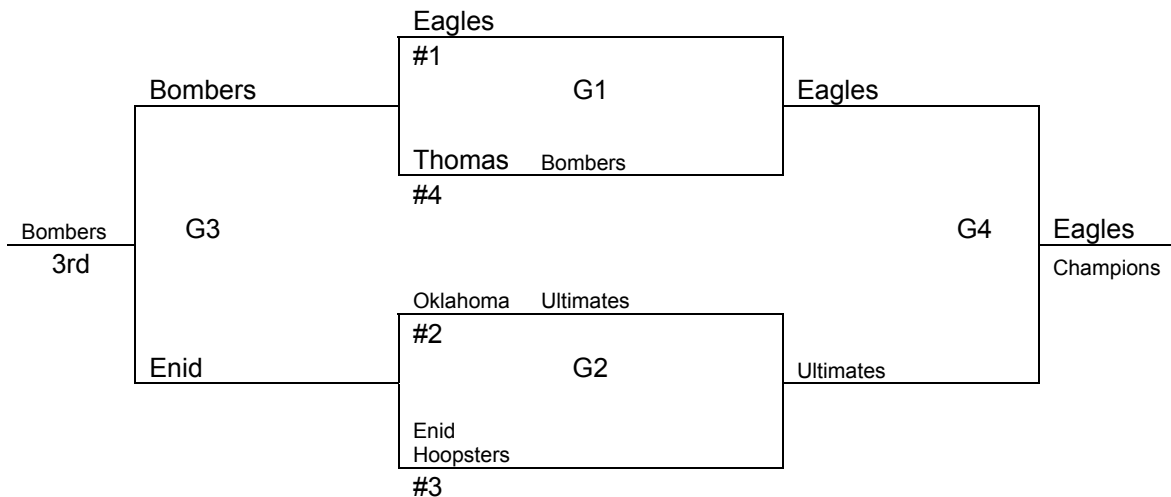

## **4/5 BOYS**

Six teams. Round robin tournament. In case of tie for first, second, or third, formula used by MAYB will be used to break tie. Games played at Redeemer Lutheran Church (RLC), Oakwood Activities Center (OAC), and Oklahoma Bible Academy (OBA).

1. Enid Heat
2. Oklahoma Hot Dawgs
3. Wildcats
4. Northwest OK Dawgs
5. Roc-A-Fella
6. KS Runnin' Rebels

<i>Friday</i>	<i>Saturday</i>	<i>Sunday</i>
<i>RLC</i>	<i>OAC OBA</i>	<i>OAC</i>
4:00 p.m. 1-4	8:00 a.m.	8:00 a.m.
5:00 3-6	9:00	9:00
6:00	10:00	10:00
7:00 1-6	11:00 5-6	11:00
8:00 3-4	12:00 p.m. 1-2	12:30 p.m. 2-4
9:00	1:00 4-6	1:30 1-5
10:00	2:00	2:30 2-3
	3:30	3:30 4-5
	4:30	
	5:30	
	6:30	

### Final Results

- 1<sup>st</sup>-Northwest Oklahoma Dawgs 5-0
- 2<sup>nd</sup>-Roc-A-Fella 4-1
- 3<sup>rd</sup>-Oklahoma Hot Dawgs 3-2
- 4<sup>th</sup>-KS Runnin' Rebels 2-3
- 5<sup>th</sup>-Enid Heat 1-4
- 6<sup>th</sup>-Wildcats 0-5

## **6 GIRLS**

Six teams. Round robin tournament. In case of tie for first, second, or third, formula used by MAYB will be used to break tie. Games played at Oakwood Activities Center (OAC), Redeemer Lutheran Church (RLC), and Oklahoma Bible Academy (OBA).