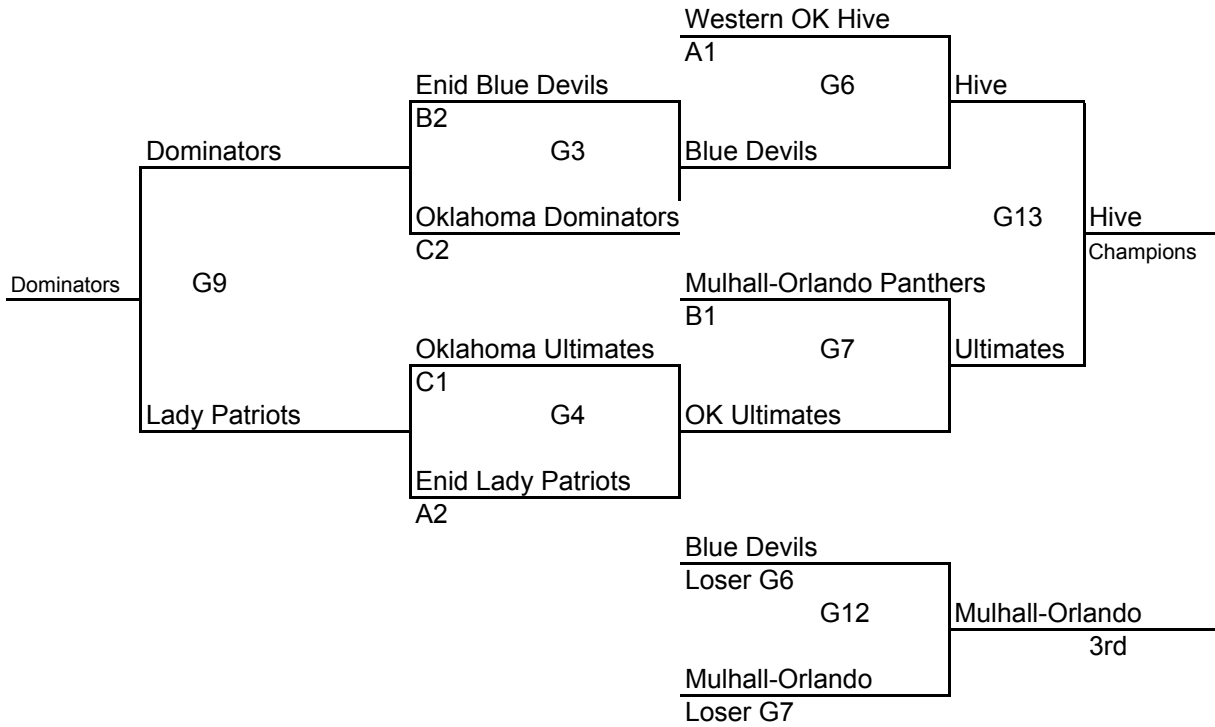

7/8 GIRLS BRACKETS

Bracket A