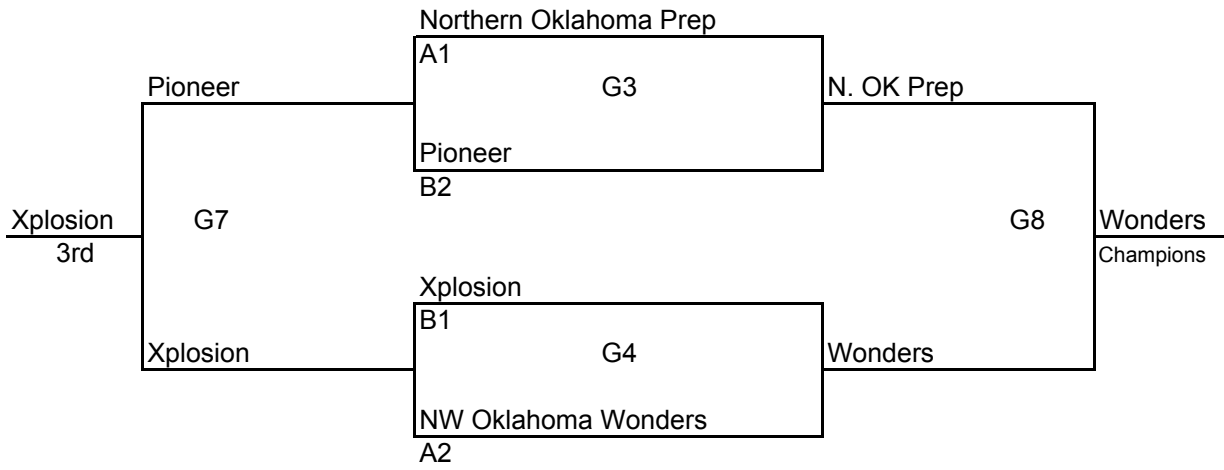

11-12 GIRLS BRACKETS

Bracket A