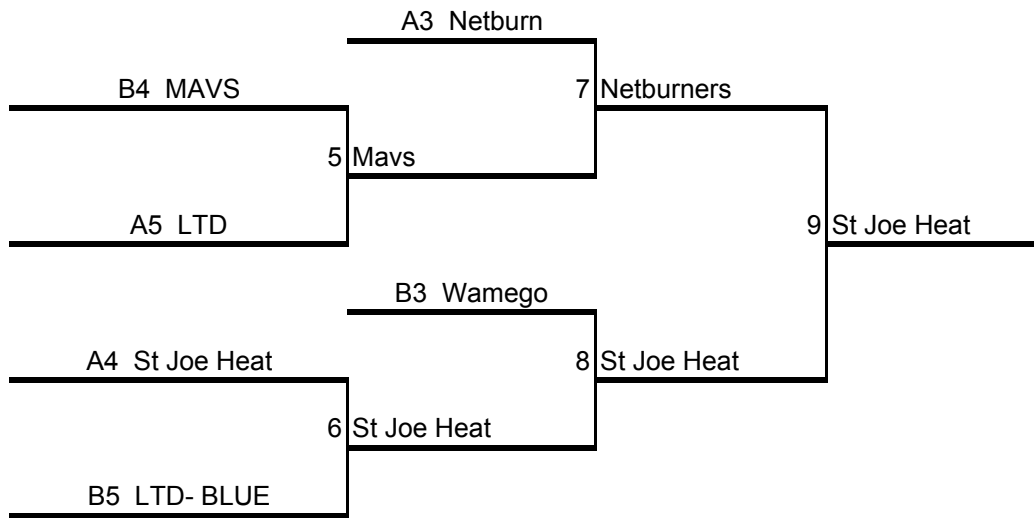

9 - 10 Grade Girls

W

L

	1 The Press - MO	I	II
	2 Gardner Blazers	II	I
	3 KC Thundercats	II	I
	4 BV West	I	II
FRI	JC1	JC2	JC3
5:00			1 v 2
6:05			3 v 4
SAT			
9:00			1 v 3
10:05			2 v 4
1:20			1 v 4
2:25			3 v 2
5:40			G1
6:45			G2
SUN			
10:40	G4	G3	

11 - 12 Grade Girls

		W	L
	1 JC Lady Jays	IIII	
	2 KC Shock	IIII	I
	3 KS Lady Nets	III	II
	4 Atchison Co Lady Tigers		IIII
	5 BV West	II	III
	6 MO Swoosh	I	IIII
FRI	JC1	JC2	JC3
	7:10		1 v 2
	8:15		3 v 4
SAT			
	11:10	1 v 3	5 v 2
	3:30		4 v 2
	4:35		1 v 5
	7:50		2 v 3
SUN			
	8:30		4 v 5
	9:35		1 v 6
	10:40		6 v 3
	11:45		1 v 4
	12:50		5 v 6
	1:55		6 v 4
	4:05	3 v 5	2 v 6

9-10 Grade Boys

		W	L	
	Pool A			
1	JC Jays	III	II	6
2	Coffeyville Netburners	II	II	7
3	KS Livin the Dream- White		IIII	8
4	KC Triple Threat	III	I	9
5	St Joe Heat	II	II	10
FRI	JC1	JC2	JC3	
6:05	1 v 2	3 v 4		
7:10	6 v 7	8 v 9		
9:20	5 v 2	10 v 7	1 v 3	
SAT				
10:05	6 v 8	9 v 7		
11:10	4 v 2			
12:15			5 v 1	
2:25	6 v 10	7 v 8		
3:30	1 v 4	5 v 3		
6:45	6 v 9	8 v 10		
8:55	2 v 3	4 v 5	9 v 10	
SUN				
8:30	G5	G6		
9:35	G1	G2		
11:45	G7	G8		
3:00	G4	G3	G9	

Bracket A

Bracket B

Pool B
Mavs - KS
KS Livin the Dream- Blue
Wamego Red Raiders
Knights-KS
Legacy X-Factor

W

L

I

II

IIII