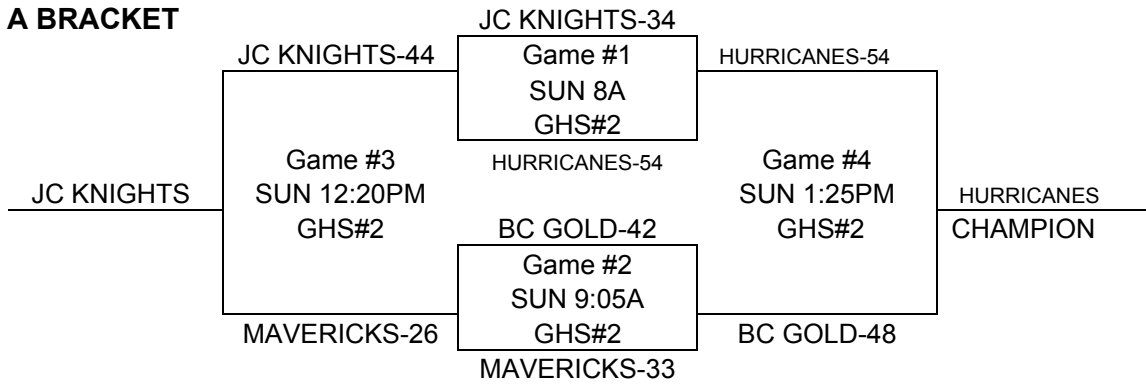

POOL B

DATE	Time	Court	Team Name	Score	Team Name	Score
7/13	5:00PM	GHS#1	BEARS II	29	S.H. BRONCOS	30
7/13	6:05PM	GHS#1	GAMETIME REC	FF	BOBCATS-GOLD	15
7/14	5PM	GHS#1	BEARS II	28	BOBCATS-GOLD	32
7/14	5PM	GHS#2	GAMETIME REC	52	S.H. BRONCOS	37
7/14	7PM	GHS#1	BOBCATS-GOLD	45	S.H. BRONCOS	36
7/14	7PM	GHS#2	BEARS II	29	GAMETIME REC	54

POOL C

DATE	Time	Court	Team Name	Score	Team Name	Score
7/13	8:15PM	GHS#1	MAVERICKS-MO	54	T-BIRDS	46
7/13	9:20PM	GHS#2	A.C. TIGERS	31	EUDORA	30
7/14	2PM	GHS#1	MAVERICKS-MO	57	EUDORA	28
7/14	4PM	GHS#1	A.C. TIGERS	20	T-BIRDS	42
7/14	6PM	GHS#1	EUDORA	48	T-BIRDS	70
7/14	6PM	GHS#2	MAVERICKS-MO	64	A.C. TIGERS	32

POOL D

DATE	Time	Court	Team Name	Score	Team Name	Score
7/13	7:10PM	GHS#1	SEK HURRICANES	52	IRONMEN	37
7/13	9:20PM	GHS#1	NEK GAMETIME	41	IRONMEN	52
7/14	12PM	GHS#1	IRONMEN	53	RIM ROCKERS	34
7/14	12PM	GHS#2	NEK GAMETIME	61	SEK HURRICANES	63
7/14	2PM	GHS#2	NEK GAMETIME	57	RIM ROCKERS	47
7/14	4PM	GHS#2	SEK HURRICANES	53	RIM ROCKERS	25

CHAMPIONSHIP BRACKET

A BRACKET

B-BRACKET

C-BRACKET

D-BRACKET

VENUE CODES

GHS#1, GHS #2 - GARDNER HIGH SCHOOL, GARDNER, KS

LAWRENCE ATHLETICS-SUMMER MAYB - July 13-15, 2007