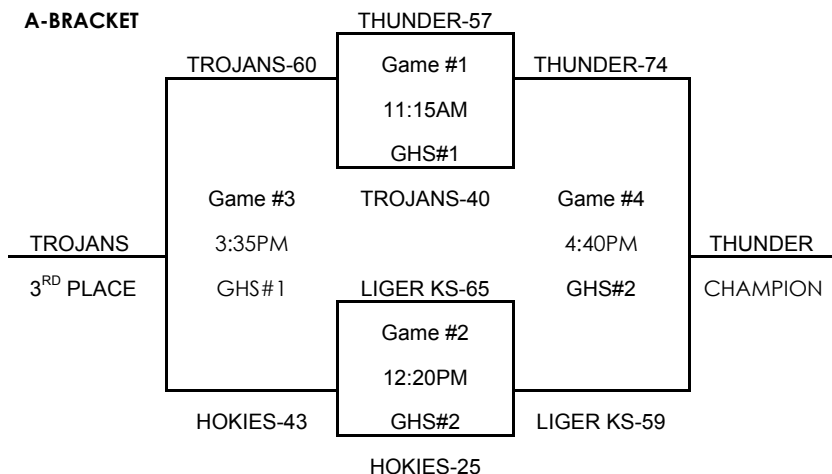

LAWRENCE ATHLETICS-SUMMER MAYB - July 13-15, 2007

9TH/10TH Grade Boys A DIVISION

POOL A	WINS	LOSSES	POOL B	WINS	LOSSES
JUNCTION CITY BLUE JAYS		III	TOPEKA BLUES	I	III
TOPEKA THUNDER	III		HAYS TROJANS	III	I
CNR BRAVES-KS	I	II	HUTTON MONUMENTS		IIII
LOUISBURG HOKIES	II	I	LIGER-KS	IIII	
			WICHITA FORCE	II	II

POOL A

DATE	Time	Court	Team Name	Score	Team Name	Score
7/13	10:25PM	FSHS#1	BLUE JAYS	22	HOKIES	40
7/14	9AM	FSHS#1	THUNDER	64	CNR BRAVES	33
7/14	11AM	FSHS#1	BLUE JAYS	30	CNR BRAVES	31
7/14	11AM	FSHS#2	THUNDER	77	HOKIES	42
7/14	1PM	FSHS#1	CNR BRAVES	40	HOKIES	48
7/14	1PM	FSHS#2	BLUE JAYS	41	THUNDER	88

POOL B

DATE	Time	Court	Team Name	Score	Team Name	Score
7/13	8:15PM	FSHS#1	BLUES	37	FORCE	60
7/13	9:20PM	FSHS#1	TROJANS	46	MONUMENTS	41
7/14	8AM	FSHS#1	BLUES	28	LIGER-KS	55
7/14	10AM	FSHS#1	TROJANS	50	FORCE	42
7/14	10AM	FSHS#1	MONUMENTS	42	LIGER-KS	51
7/14	12PM	FSHS#1	BLUES	33	TROJANS	70
7/14	12PM	FSHS#2	LIGER-KS	56	FORCE	52
7/14	2PM	FSHS#1	BLUES	35	MONUMENTS	34
7/14	2PM	FSHS#2	TROJANS	55	LIGER-KS	70
7/14	4PM	FSHS#2	MONUMENTS	26	FORCE	50

CHAMPIONSHIP BRACKETS (ALL GAMES SUNDAY 7/15)

A-BRACKET

B-BRACKET

LAWRENCE ATHLETICS-SUMMER MAYB - July 13-15, 2007

9TH/10TH Grade Boys B DIVISION

POOL A	WINS	LOSSES	POOL B	WINS	LOSSES
JC KNIGHTS II-MO	III		BEARS II		III
KENSINGTON		III	GAMETIME REC	II	I
BL BOBCATS-GREEN	I	II	BL BOBCATS-GOLD	III	
KINGS SANDWICH SHOP	II	I	SPRING HILL BRONCOS	I	II
POOL C	WINS	LOSSES	POOL D	WINS	LOSSES
MIDWEST MAVERICKS-MO	III		NEK GAMETIME	I	II
A.C. TIGERS	I	II	SEK HURRICANES	III	
EUDORA		III	NOWATA IRONMEN	II	I
TOPEKA T-BIRDS	II	I	KS RIM ROCKERS		III