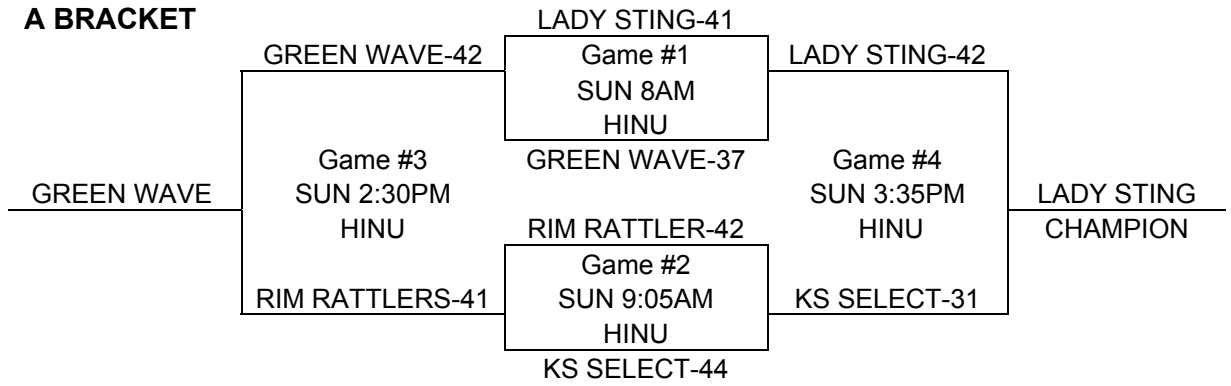

CHAMPIONSHIP BRACKET

A BRACKET