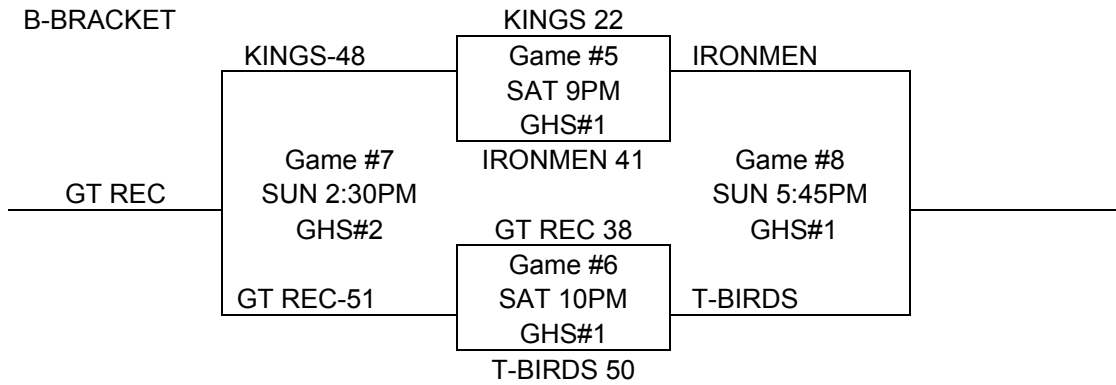

POOL D

DATE	Time	Court	Team Name	Score	Team Name	Score
7/13	7:10PM	GHS#1	SEK HURRICANES	52	IRONMEN	37
7/13	9:20PM	GHS#1	NEK GAMETIME	41	IRONMEN	52
7/14	12PM	GHS#1	IRONMEN	53	RIM ROCKERS	34
7/14	12PM	GHS#2	NEK GAMETIME	61	SEK HURRICANES	63
7/14	2PM	GHS#2	NEK GAMETIME	57	RIM ROCKERS	47
7/14	4PM	GHS#2	SEK HURRICANES	53	RIM ROCKERS	25

CHAMPIONSHIP BRACKET

A BRACKET

B-BRACKET

C-BRACKET

D-BRACKET

VENUE CODES

GHS#1, GHS #2 - GARDNER HIGH SCHOOL, GARDNER, KS

LAWRENCE ATHLETICS-SUMMER MAYB - July 13-15, 2007