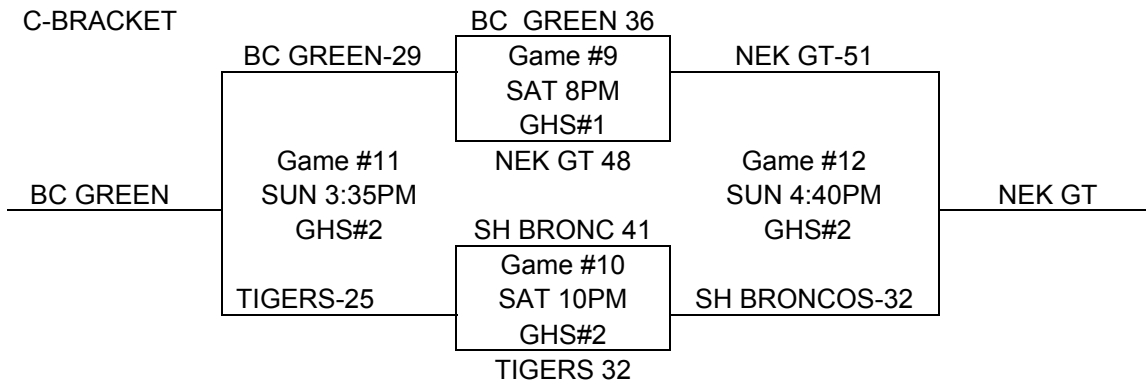

POOL D

DATE	Time	Court	Team Name	Score	Team Name	Score
7/13	7:10PM	GHS#1	SEK HURRICANES	52	IRONMEN	37
7/13	9:20PM	GHS#1	NEK GAMETIME	41	IRONMEN	52
7/14	12PM	GHS#1	IRONMEN	53	RIM ROCKERS	34
7/14	12PM	GHS#2	NEK GAMETIME	61	SEK HURRICANES	63
7/14	2PM	GHS#2	NEK GAMETIME	57	RIM ROCKERS	47
7/14	4PM	GHS#2	SEK HURRICANES	53	RIM ROCKERS	25

CHAMPIONSHIP BRACKET

A BRACKET

B-BRACKET

C-BRACKET

D-BRACKET

VENUE CODES

GHS#1, GHS #2 - GARDNER HIGH SCHOOL, GARDNER, KS

LAWRENCE ATHLETICS-SUMMER MAYB - July 13-15, 2007

9TH/10TH Grade Girls

POOL A		WINS	LOSSES	POOL B		WINS	LOSSES
MO LADY STING		III		KANSAS OZ		II	I
KANSAS ELITE WHITE		II	I	TOPEKA RIM RATTLERS		III	
TOPEKA FEVER		II	I	JUNCTION CITY ELITE			III
FT LEAVENWORTH JAYBIRDS			III	JEFF NORTH		I	II
POOL C		WINS	LOSSES	POOL D		WINS	LOSSES
TEAM KS SELECT		III		TOPEKA RAGE		II	I
LEAVENWORTH J-BIRDS		II	I	KS GREEN WAVE		III	
MO GOLD RUSH			III	ANDOVER CENTRAL JAGUARS			III
FIREBIRDS		I	II	KANSAS HORNETS		III	