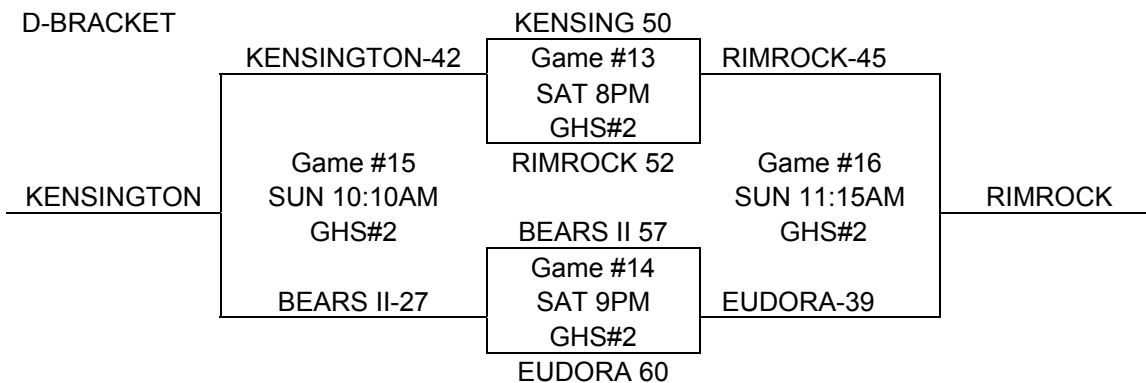

POOL D

DATE	Time	Court	Team Name	Score	Team Name	Score
7/13	7:10PM	GHS#1	SEK HURRICANES	52	IRONMEN	37
7/13	9:20PM	GHS#1	NEK GAMETIME	41	IRONMEN	52
7/14	12PM	GHS#1	IRONMEN	53	RIM ROCKERS	34
7/14	12PM	GHS#2	NEK GAMETIME	61	SEK HURRICANES	63
7/14	2PM	GHS#2	NEK GAMETIME	57	RIM ROCKERS	47
7/14	4PM	GHS#2	SEK HURRICANES	53	RIM ROCKERS	25

CHAMPIONSHIP BRACKET

A BRACKET

B-BRACKET

C-BRACKET

D-BRACKET

VENUE CODES

GHS#1, GHS #2 - GARDNER HIGH SCHOOL, GARDNER, KS

LAWRENCE ATHLETICS-SUMMER MAYB - July 13-15, 2007

9TH/10TH Grade Girls

POOL A		WINS	LOSSES	POOL B		WINS	LOSSES
MO LADY STING		III		KANSAS OZ		II	I
KANSAS ELITE WHITE		II	I	TOPEKA RIM RATTLERS		III	
TOPEKA FEVER		II	I	JUNCTION CITY ELITE			III
FT LEAVENWORTH JAYBIRDS			III	JEFF NORTH		I	II
POOL C		WINS	LOSSES	POOL D		WINS	LOSSES
TEAM KS SELECT		III		TOPEKA RAGE		II	I
LEAVENWORTH J-BIRDS		II	I	KS GREEN WAVE		III	
MO GOLD RUSH			III	ANDOVER CENTRAL JAGUARS			III
FIREBIRDS		I	II	KANSAS HORNETS		III	