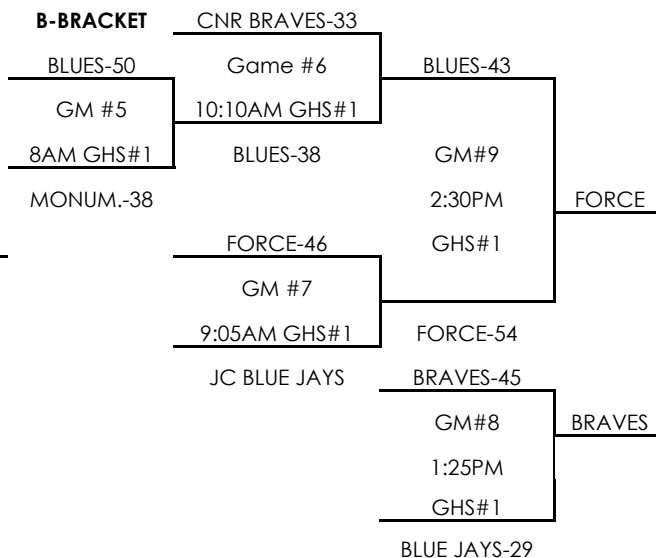

POOL A

DATE	Time	Court	Team Name	Score	Team Name	Score
7/13	10:25PM	FSHS#1	BLUE JAYS	22	HOKIES	40
7/14	9AM	FSHS#1	THUNDER	64	CNR BRAVES	33
7/14	11AM	FSHS#1	BLUE JAYS	30	CNR BRAVES	31
7/14	11AM	FSHS#2	THUNDER	77	HOKIES	42
7/14	1PM	FSHS#1	CNR BRAVES	40	HOKIES	48
7/14	1PM	FSHS#2	BLUE JAYS	41	THUNDER	88

POOL B

DATE	Time	Court	Team Name	Score	Team Name	Score
7/13	8:15PM	FSHS#1	BLUES	37	FORCE	60
7/13	9:20PM	FSHS#1	TROJANS	46	MONUMENTS	41
7/14	8AM	FSHS#1	BLUES	28	LIGER-KS	55
7/14	10AM	FSHS#1	TROJANS	50	FORCE	42
7/14	10AM	FSHS#1	MONUMENTS	42	LIGER-KS	51
7/14	12PM	FSHS#1	BLUES	33	TROJANS	70
7/14	12PM	FSHS#2	LIGER-KS	56	FORCE	52
7/14	2PM	FSHS#1	BLUES	35	MONUMENTS	34
7/14	2PM	FSHS#2	TROJANS	55	LIGER-KS	70
7/14	4PM	FSHS#2	MONUMENTS	26	FORCE	50

CHAMPIONSHIP BRACKETS (ALL GAMES SUNDAY 7/15)

A-BRACKET

B-BRACKET

LAWRENCE ATHLETICS-SUMMER MAYB - July 13-15, 2007

9TH/10TH Grade Boys B DIVISION

POOL A	WINS	LOSSES	POOL B	WINS	LOSSES
JC KNIGHTS II-MO	III		BEARS II		III
KENSINGTON		III	GAMETIME REC	II	I
BL BOBCATS-GREEN	I	II	BL BOBCATS-GOLD	III	
KINGS SANDWICH SHOP	II	I	SPRING HILL BRONCOS	I	II
POOL C	WINS	LOSSES	POOL D	WINS	LOSSES
MIDWEST MAVERICKS-MO	III		NEK GAMETIME	I	II
A.C. TIGERS	I	II	SEK HURRICANES	III	
EUDORA		III	NOWATA IRONMEN	II	I
TOPEKA T-BIRDS	II	I	KS RIM ROCKERS		III