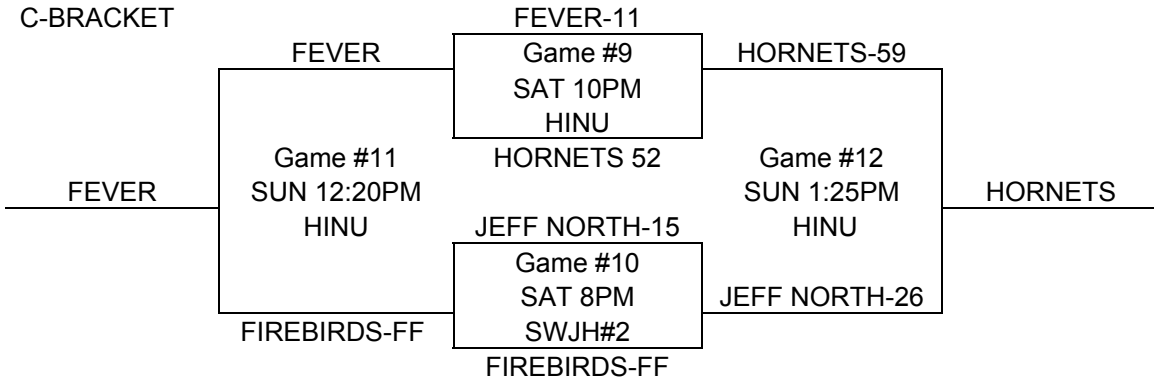

POOL C

DATE	Time	Court	Team Name	Score	Team Name	Score
7/13	8:15PM	HINU	TEAM KS SELECT	46	FIREBIRDS	28
7/14	8AM	FSHS#2	J-BIRDS	15	GOLD RUSH	FF
7/14	10AM	HINU	TEAM KS SELECT	15	GOLD RUSH	FF
7/14	11AM	HINU	J-BIRDS	FF	FIREBIRDS	15
7/14	4PM	HINU	GOLD RUSH	FF	FIREBIRDS	15
7/14	5PM	HINU	TEAM KS SELECT	38	J-BIRDS	36

POOL D

DATE	Time	Court	Team Name	Score	Team Name	Score
7/13	10:25PM	HINU	RAGE	32	JAGUARS	25
7/14	12PM	HINU	GREEN WAVE	36	JAGUARS	15
7/14	1PM	HINU	RAGE	38	HORNETS	35
7/14	3PM	HOLC	GREEN WAVE	37	HORNETS	23
7/14	6PM	HOLC	RAGE	27	GREEN WAVE	34
7/14	7PM	HOLC	JAGUARS	26	HORNETS	44

CHAMPIONSHIP BRACKET

A BRACKET

B-BRACKET

C-BRACKET

D-BRACKET