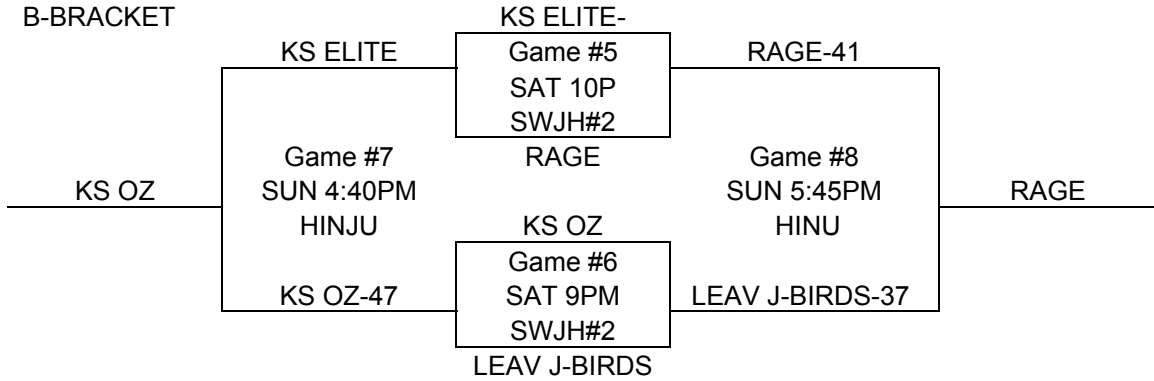

POOL C

DATE	Time	Court	Team Name	Score	Team Name	Score
7/13	8:15PM	HINU	TEAM KS SELECT	46	FIREBIRDS	28
7/14	8AM	FSHS#2	J-BIRDS	15	GOLD RUSH	FF
7/14	10AM	HINU	TEAM KS SELECT	15	GOLD RUSH	FF
7/14	11AM	HINU	J-BIRDS	FF	FIREBIRDS	15
7/14	4PM	HINU	GOLD RUSH	FF	FIREBIRDS	15
7/14	5PM	HINU	TEAM KS SELECT	38	J-BIRDS	36

POOL D

DATE	Time	Court	Team Name	Score	Team Name	Score
7/13	10:25PM	HINU	RAGE	32	JAGUARS	25
7/14	12PM	HINU	GREEN WAVE	36	JAGUARS	15
7/14	1PM	HINU	RAGE	38	HORNETS	35
7/14	3PM	HOLC	GREEN WAVE	37	HORNETS	23
7/14	6PM	HOLC	RAGE	27	GREEN WAVE	34
7/14	7PM	HOLC	JAGUARS	26	HORNETS	44

CHAMPIONSHIP BRACKET

A BRACKET

B-BRACKET

C-BRACKET

D-BRACKET