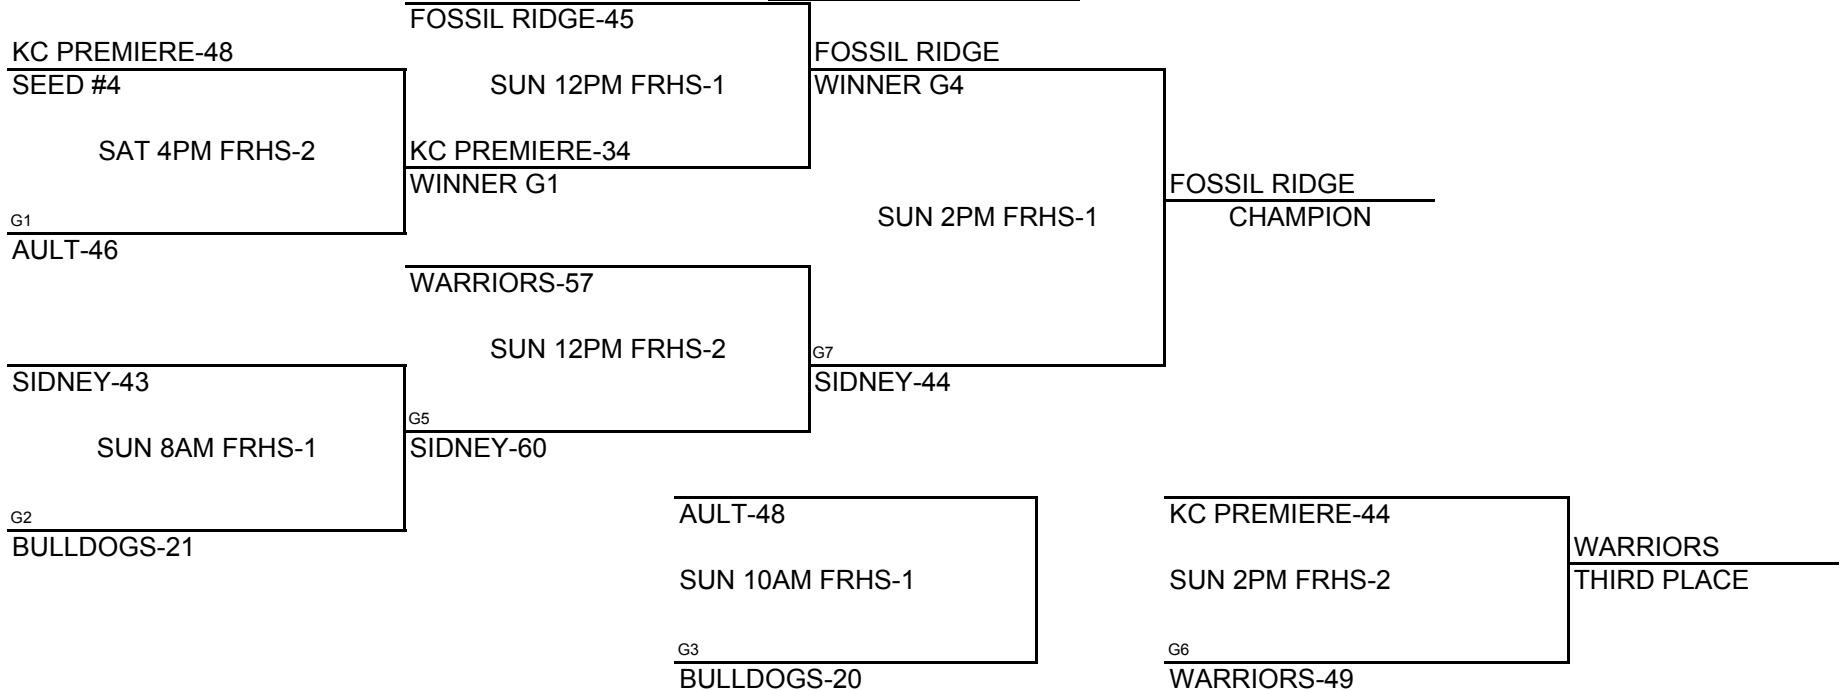

KC PREMIERE MAYB TOURNAMENT

11TH/12TH GRADE BOYS BLUE DIVISION

POOL A

(1)	FOSSIL RIDGE
(2)	AULT
(3)	SIDNEY

WINS LOSSES

|||	
	|||
|	||

POOL B

(1)	BULLDOGS
(2)	WARRIORS
(3)	KANSAS CITY PREMIERE

WINS LOSSES

|	|
|	||
|	|

POOL PLAY ROUND 1

	A-1	VS	A-2	DAY	TIME	LOCATION		B-1	VS	B-2	DAY	TIME	LOCATION	
	A-1	VS	A-2	SAT	8AM	FRHS-1	58-35	B-1	VS	B-2	SAT	8AM	FRHS-2	60-58
	A-1	VS	A-3	SAT	10AM	FRHS-1	55-37	B-1	VS	B-3	SAT	10AM	FRHS-2	44-54
	A-2	VS	A-3	SAT	12PM	FRHS-1	43-53	B-2	VS	B3	SAT	12PM	FRHS-2	57-33

SEEDING ROUND

FOSSIL RIDGE	VS	WARRIORS	SAT	4PM	FRHS-1	60-87
SIDNEY	VS	KC PREMIERE	SAT	2PM	FRHS-1	43-40
AULT	VS	BULLDOGS	SAT	2PM	FRHS-2	88-20

CHAMPIONSHIP ROUND

NOTE: TIE BREAKER

1 - HEAD TO HEAD

2 - POINT SPREAD (MAX. 15 POINTS)

3 - DEF. POINTS ALLOWED