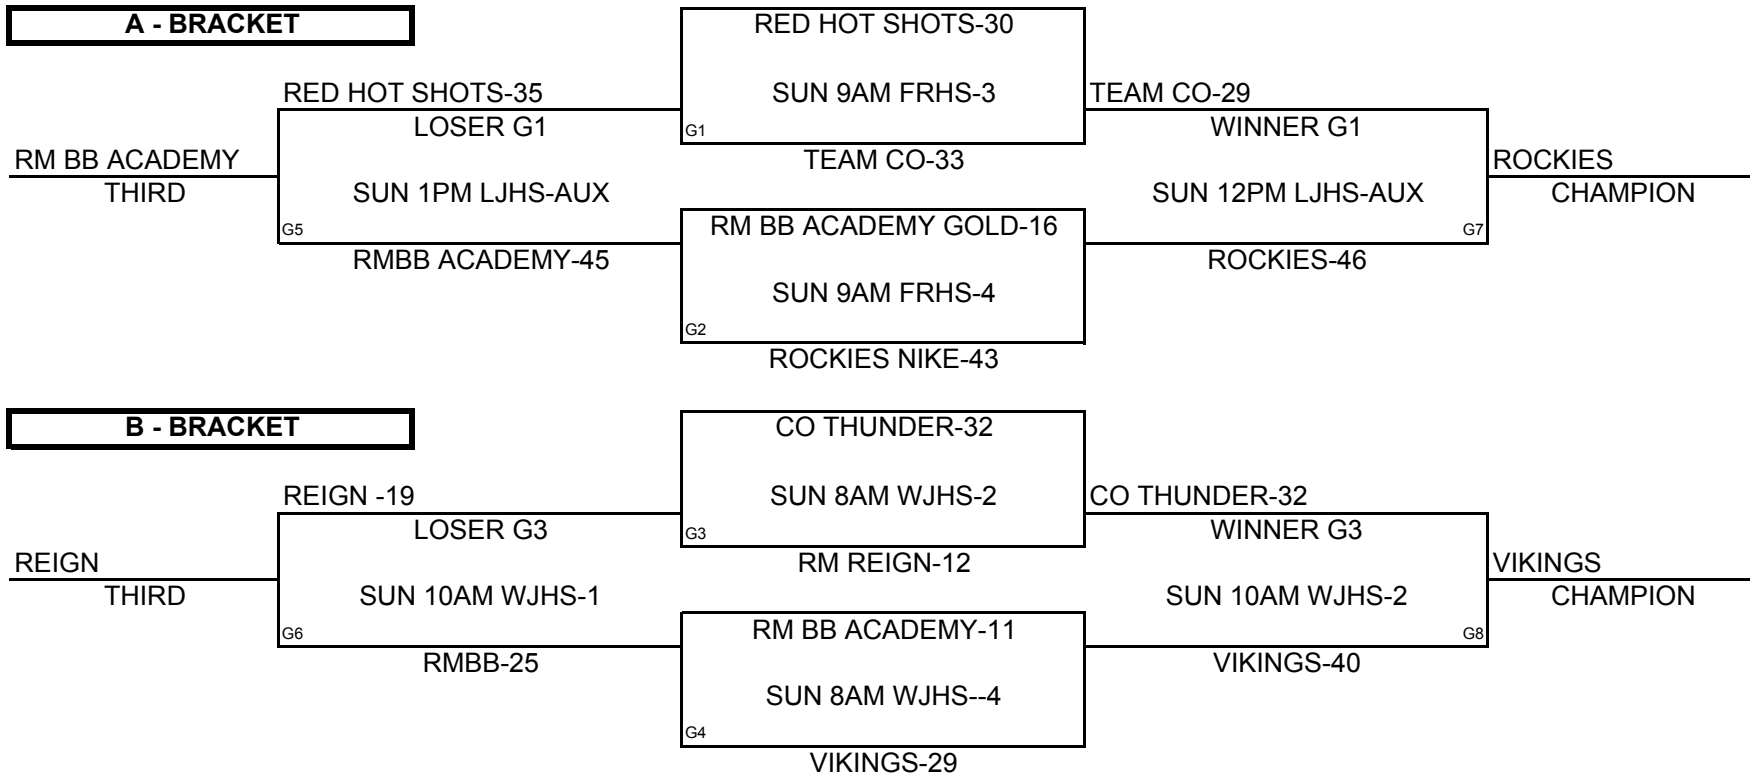

KC PREMIERE MAYB TOURNAMENT

7TH/8TH GRADE GIRLS DIVISION

POOL A		WINS	LOSSES
(1)	RED HOT SHOTS	|||	
(2)	VIKINGS	|	||
(3)	RM BB ACADEMY GOLD	||	|
(4)	RM REIGN		|||

POOL B		WINS	LOSSES
(1)	ROCKIES NIKE	|||	
(2)	TEAM COLORADO	||	|
(3)	RM BB ACADEMY SILVER		|||
(4)	CO THUNDER	|	||

POOL PLAY ROUND

A-1	VS	A-2	41-21	10AM	WJHS-1	B-1	VS	B-2	34-16	12PM	WJHS-1
A-3	VS	A-4	48-14	11AM	WJHS-1	B-3	VS	B-4	18-27	1PM	WJHS-1
A-2	VS	A-3	31-41	2PM	WJHS-1	B-2	VS	B-3	37-22	3PM	WJHS-1
A-1	VS	A-4	46-31	2PM	WJHS-2	B-1	VS	B-4	46-24	3PM	WJHS-2
A-1	VS	A-3	31-27	4PM	WJHS-1	B-1	VS	B-3	71-18	5PM	WJHS-1
A-2	VS	A-4	39-29	4PM	WJHS-2	B-2	VS	B-4	43-25	5PM	WJHS-2

CHAMPIONSHIP ROUND

NOTE: TIE BREAKER
1 - HEAD TO HEAD
2 - POINT SPREAD (MAX. 15 POINTS)
3 - DEF. POINTS ALLOWED