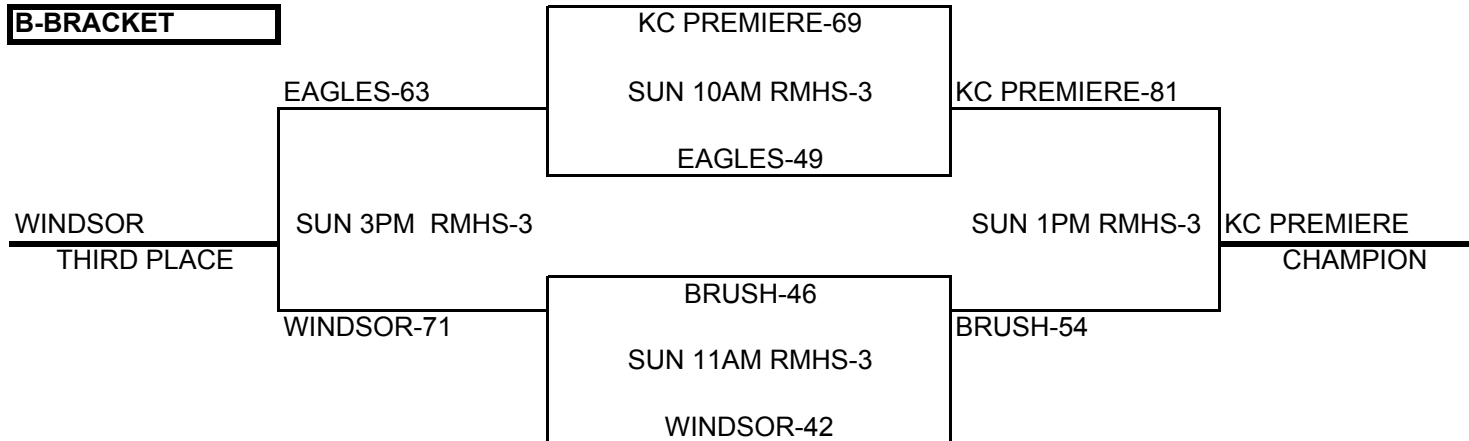

KC PREMIERE MAYB TOURNAMENT

11TH/12TH GRADE BOYS RED DIVISION

A-BRACKET

B-BRACKET

C-BRACKET