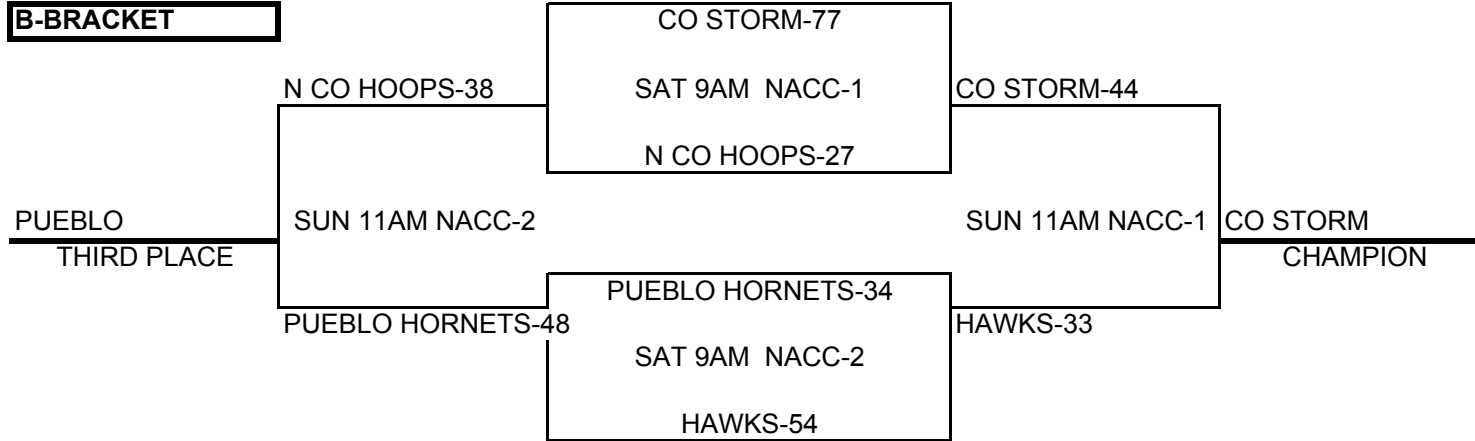

TEAMS WILL BE SEEDED ACCORDING TO RECORD, THEN POINT SPREAD AND THEN DEFENSIVE POINTS ALLOWED

*ALL TEAMS MUST HAVE REP PRESENT AFTER LAST POOL PLAY GAME FOR SEEDING, SORRY NO PHONE CALLS

KC PREMIERE MAYB TOURNAMENT

6TH GRADE BOYS DIVISION

A-BRACKET

B-BRACKET

C-BRACKET

KC PREMIERE MAYB TOURNAMENT

7TH GRADE BOYS DIVISION

<u>POOL A</u>	<u>W</u>	<u>L</u>	<u>POOL B</u>	<u>W</u>	<u>L</u>	<u>POOL C</u>	<u>W</u>	<u>L</u>
(1) BB & BEYOND	I	II	(1) WOLVES	I	II	(1) N CO HOOPS		III
(2) PATRIOTS	II	I	(2) PANTHERS	II	I	(2) SPARTANS	I	II
(3) BULLDOGS		III	(3) BASALT		III	(3) HOOPS 4 YOU	III	
(4) ALL STARS	III		(4) BRONCOS	III		(4) WY CRUSH	II	I