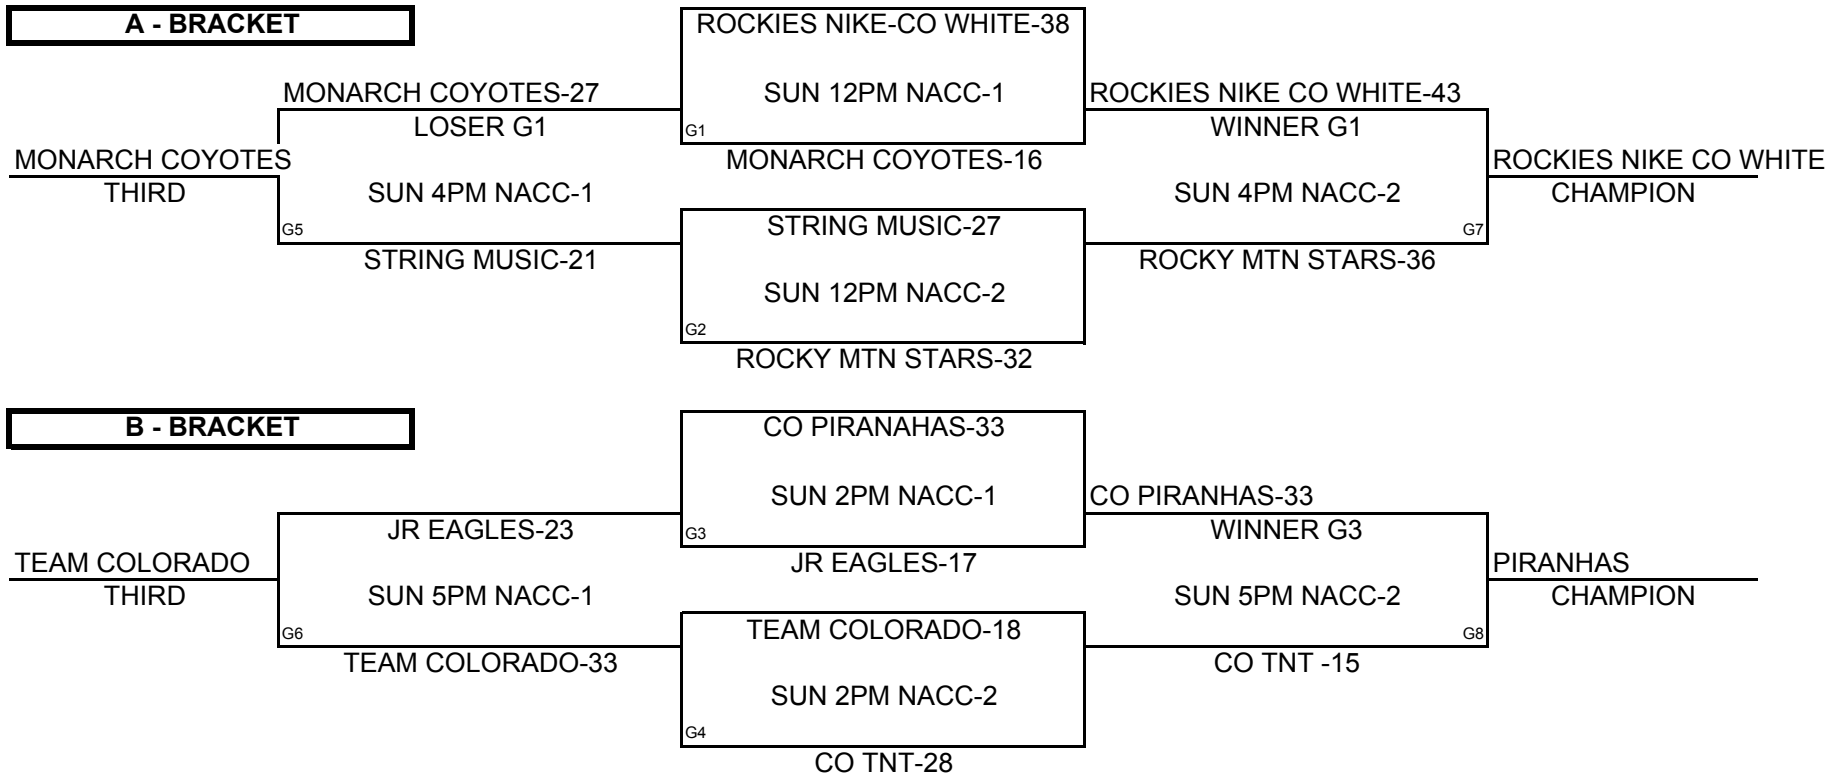

7TH GRADE GIRLS DIVISION

POOL A		WINS	LOSSES
(1)	CO TNT	I	II
(2)	JR EAGLES		III
(3)	STRING MUSIC	II	I
(4)	ROCKIES NIKE-CO WHITE	III	

POOL B		WINS	LOSSES
(1)	CO PIRANHAS	I	II
(2)	ROCKY MTN STARS	III	
(3)	TEAM COLORADO		III
(4)	MONARCH COYOTES	II	I

POOL PLAY ROUND

A-1	VS	A-2	37-13	5PM	NACC-1	B-1	VS	B-2	25-29	6PM	NACC-1
A-3	VS	A-4	13-40	5PM	NACC-2	B-3	VS	B-4	16-32	6PM	NACC-2
A-2	VS	A-3	15-40	7PM	NACC-1	B-2	VS	B-3	40-24	8PM	NACC-1
A-1	VS	A-4	16-38	7PM	NACC-2	B-1	VS	B-4	21-26	8PM	NACC-2
A-1	VS	A-3	29-42	9PM	NACC-1	B-1	VS	B-3	46-23	10PM	NACC-1
A-2	VS	A-4	21-45	9PM	NACC-2	B-2	VS	B-4	36-19	10PM	NACC-2

CHAMPIONSHIP ROUND

NOTE: TIE BREAKER
 1 - HEAD TO HEAD
 2 - POINT SPREAD (MAX. 15 POINTS)
 3 - DEF. POINTS ALLOWED

KC PREMIERE MAYB TOURNAMENT

7TH/8TH GRADE GIRLS DIVISION

POOL A		WINS	LOSSES
(1)	RED HOT SHOTS		
(2)	VIKINGS		
(3)	RM BB ACADEMY GOLD		
(4)	RM REIGN		