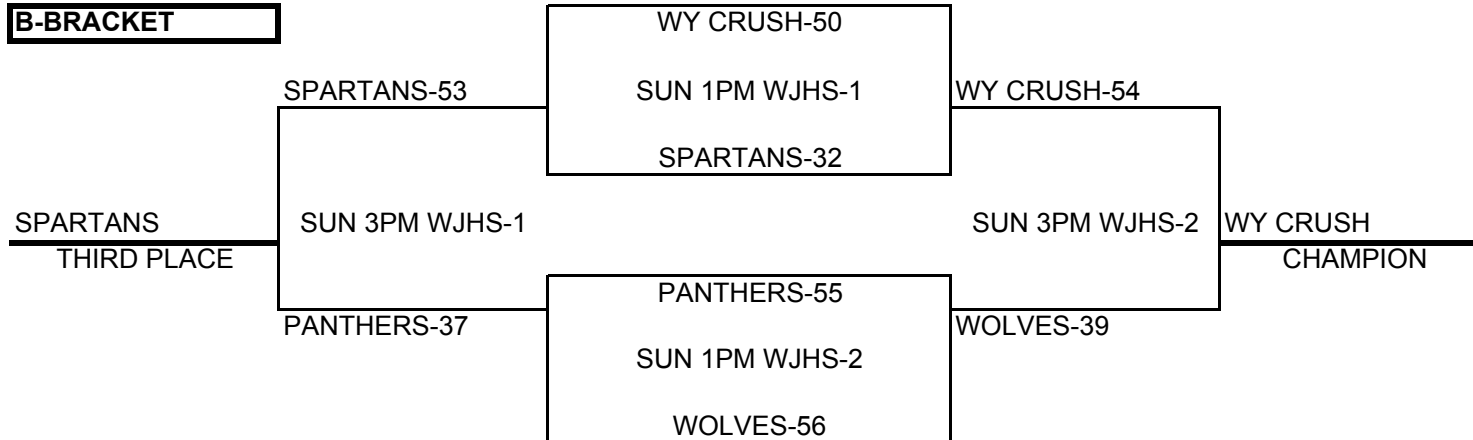

TEAMS WILL BE SEEDED ACCORDING TO RECORD, THEN POINT SPREAD AND THEN DEFENSIVE POINTS ALLOWED

*ALL TEAMS MUST HAVE REP PRESENT AFTER LAST POOL PLAY GAME FOR SEEDING, SORRY NO PHONE CALLS

KC PREMIERE MAYB TOURNAMENT

7TH GRADE BOYS DIVISION

A-BRACKET

B-BRACKET

C-BRACKET

KC PREMIERE MAYB TOURNAMENT

7TH/8TH GRADE BOYS DIVISION

POOL A

- (1) TV EAGLES
- (2) BULLDOGS
- (3) BB & BEYOND