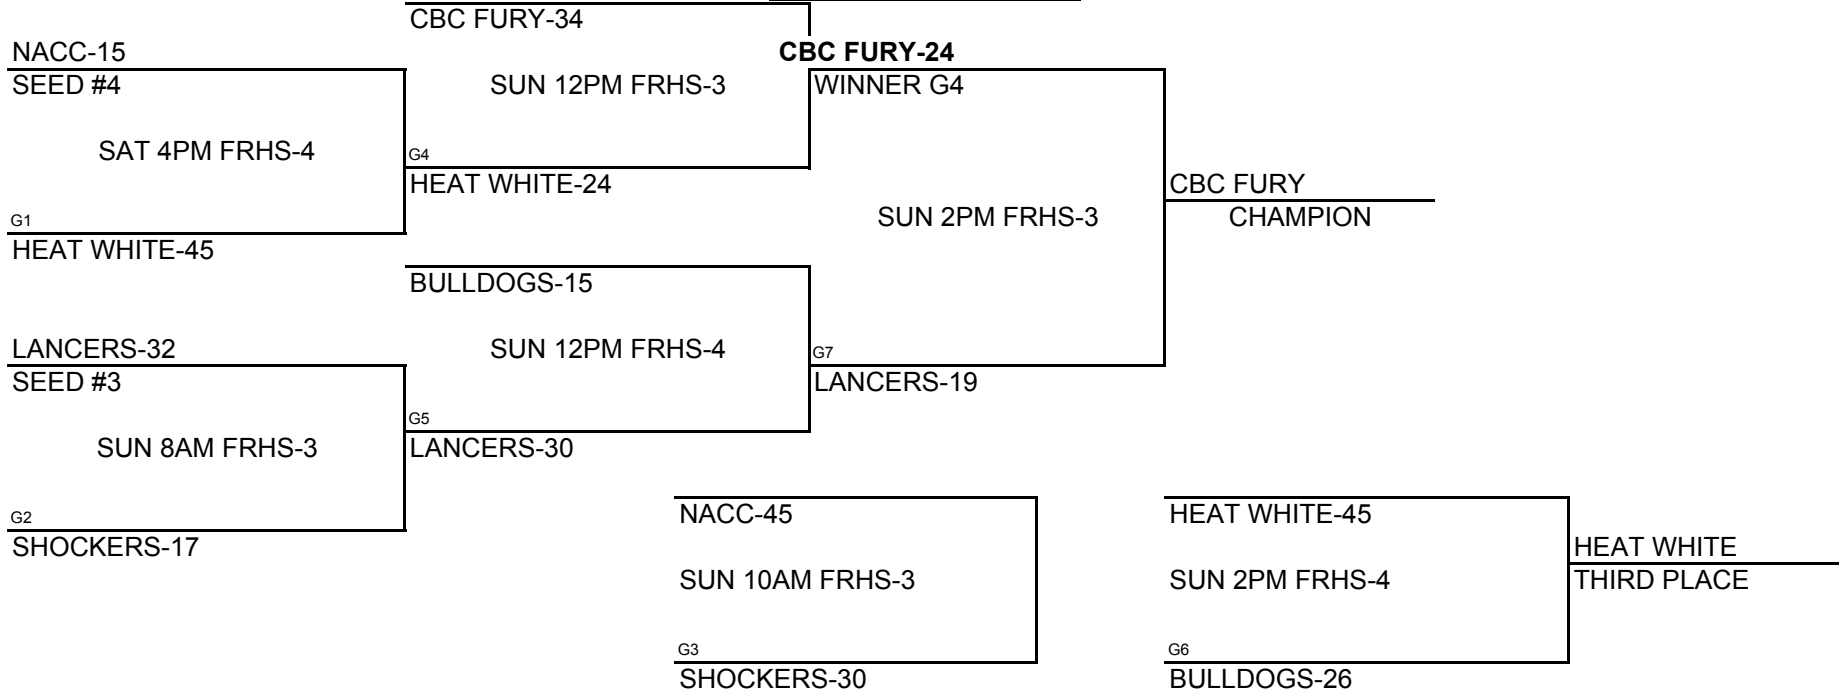

WINS LOSSES

I	I
II	
	II

POOL B

- (1) HEAT WHITE
- (2) CBC FURY
- (3) LANCERS

WINS LOSSES

	II
II	
I	I

POOL PLAY ROUND 1

	DAY	TIME	LOCATION		DAY	TIME	LOCATION	
A-1 VS A-2	SAT	8AM	FRHS-3	32-36	B-1 VS B-2	SAT	8AM	FRHS-4 37-49
A-1 VS A-3	SAT	10AM	FRHS-3		B-1 VS B-3	SAT	10AM	FRHS-4 27-30
A-2 VS A-3	SAT	12PM	FRHS-3	30-22	B-2 VS B3	SAT	12PM	FRHS-4 24-19

SEEDIND ROUND

BULLDOGS-32 VS CBC FURY-49	SAT	4PM	FRHS-3
NACC-23 VS LANCERS-57	SAT	2PM	FRHS-3
SHOCKERS-26 VS HEAT WHITE-45	SAT	2PM	FRHS-4

CHAMPIONSHIP ROUND

NOTE: TIE BREAKER

1 - HEAD TO HEAD

2 - POINT SPREAD (MAX. 15 POINTS)