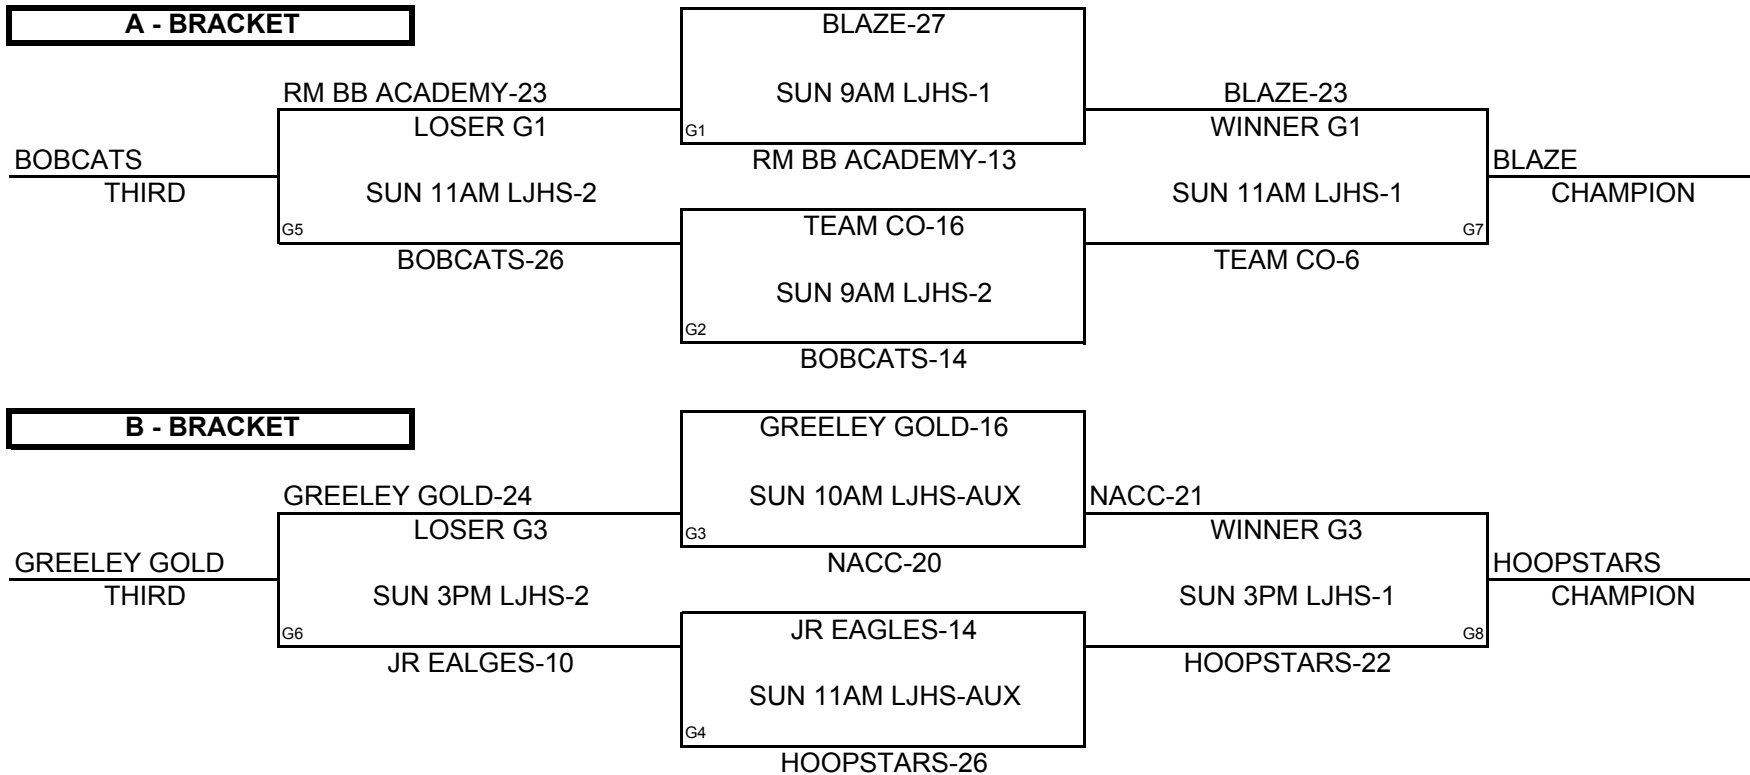

KC PREMIERE MAYB TOURNAMENT

5TH GRADE GIRLS DIVISION

POOL A		WINS	LOSSES
(1)	HOOPSTARS	I	II
(2)	NACC		III
(3)	BLAZE	III	
(4)	TEAM CO	II	I

POOL B		WINS	LOSSES
(1)	JR EAGLES		III
(2)	GREELEY GOLD	I	II
(3)	BOBCATS	III	
(4)	RM BB ACADEMY	II	I

POOL PLAY ROUND

A-1	VS	A-2	26-25	9AM	LJHS-AUX	B-1	VS	B-2	12 TO 19	9AM	LJHS-2
A-3	VS	A-4	34-14	11AM	LJHS-AUX	B-3	VS	B-4	23-22	11AM	LJHS-2
A-2	VS	A-3	Oct-38	1PM	LJHS-1	B-2	VS	B-3	9 TO 20	3PM	LJHS-1
A-1	VS	A-4	17-Dec	1PM	LJHS-2	B-1	VS	B-4	19-31	3PM	LJHS-2
A-1	VS	A-3	7 TO 42	4PM	LJHS-1	B-1	VS	B-3	11 TO 26	5PM	LJHS-1
A-2	VS	A-4	7 TO 33	4PM	LJHS-2	B-2	VS	B-4	16-35	5PM	LJHS-2

CHAMPIONSHIP ROUND

NOTE: TIE BREAKER
 1 - HEAD TO HEAD
 2 - POINT SPREAD (MAX. 15 POINTS)
 3 - DEF. POINTS ALLOWED

KC Premiere MAYB TOURNAMENT

6TH GRADE GIRLS DIVISION

POOL A

W L

POOL B

(1) FT. COLLINS FLIGHT	I	III	(1) ROCKY MTN STARS-W		IIII
(2) ROCKY MTN STARS-B	III	I	(2) JUNIOR EAGLES	I	III
(3) COLORADO RAGE		IIII	(3) RM BB ACADEMY	II	II
(4) BROOMFIELD BLAZE	III	I	(4) LADY HOOPS	IIII	
(5) PUEBLO THUNDER	III	I	(5) TEAM COLORADO	III	I