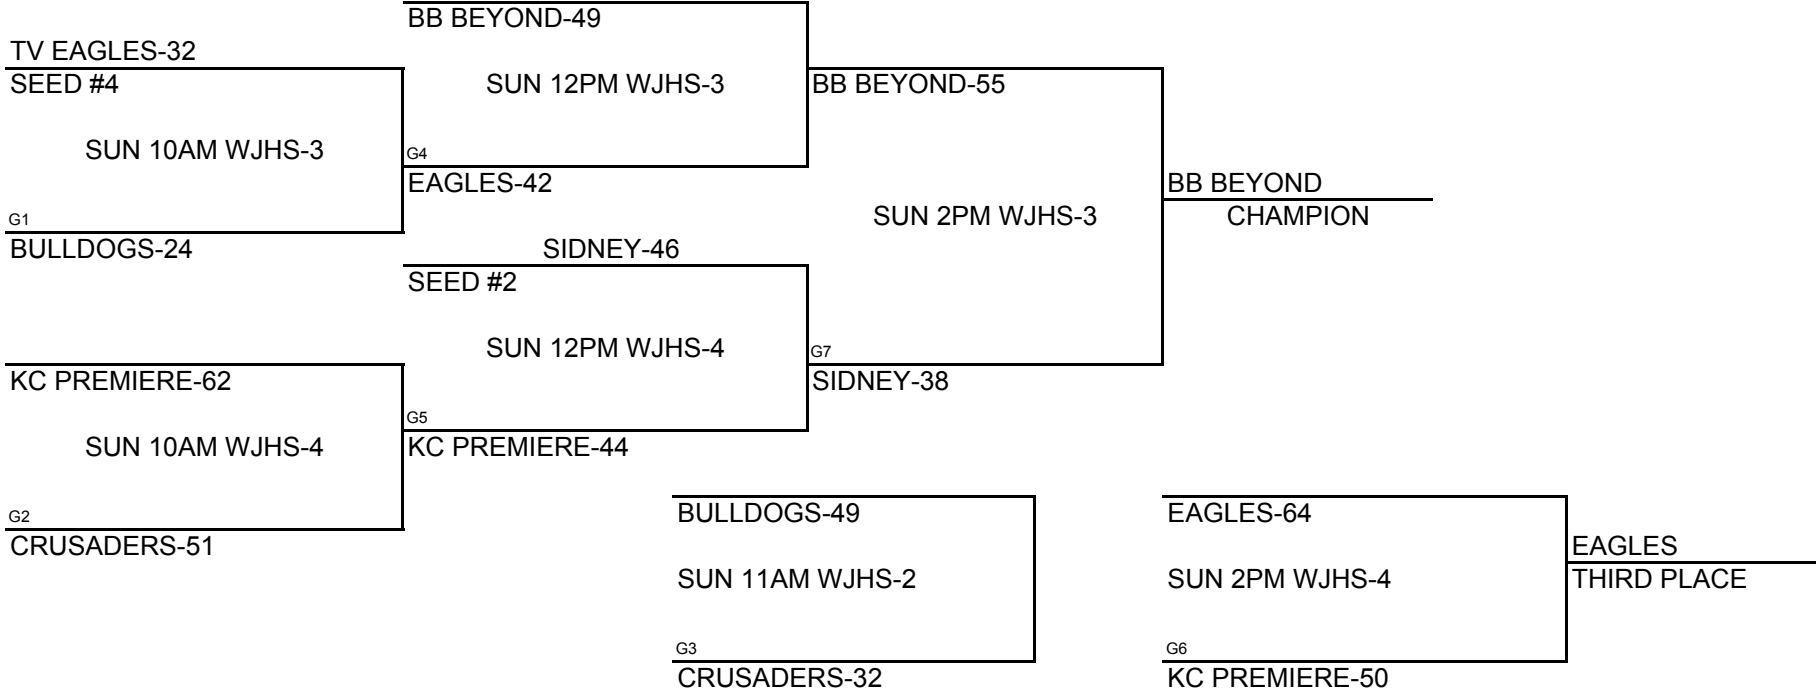

SEEDIND ROUND

- BB & BEYOND-60 VS SIDNEY-28 SUN 9AM WJHS-2
 - TV EAGLES-44 VS KC PREMIERE-46 SAT 3PM WJHS-3
 - BULLDOGS VS CRUSADERS SAT 3PM WJHS-4
- FORFEIT

CHAMPIONSHIP ROUND

NOTE: TIE BREAKER

- 1 - HEAD TO HEAD
- 2 - POINT SPREAD (MAX. 15 POINTS)
- 3 - DEF. POINTS ALLOWED