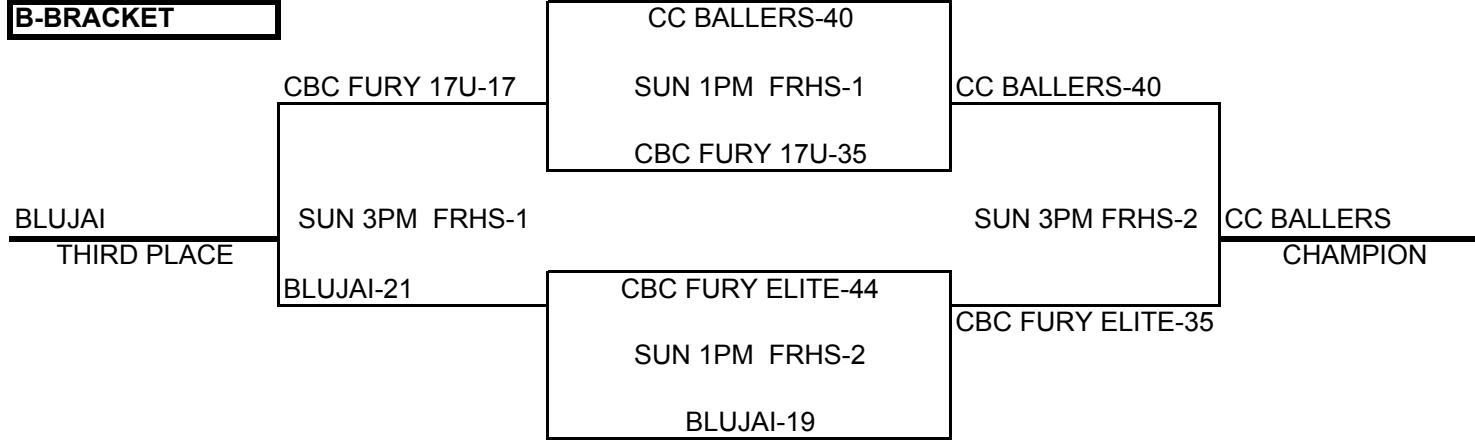

POOL PLAY SCHEDULE

A(1)	VS	A(2)	SAT	9AM	FRHS-1	SCORE	56	33
B(1)	VS	B(2)	SAT	11AM	FRHS-1	SCORE	26	32
C(1)	VS	C(2)	SAT	12PM	RMHS-1	SCORE	38	39
A(3)	VS	A(4)	SAT	9AM	FRHS-2	SCORE	44	21
B(3)	VS	B(4)	SAT	11AM	FRHS-2	SCORE	0	15
C(3)	VS	C(4)	SAT	12PM	RMHS-2	SCORE	7	40
A(1)	VS	A(3)	SAT	1PM	FRHS-1	SCORE	27	34
B(1)	VS	B(3)	SAT	3PM	FRHS-1	SCORE	15	0
C(1)	VS	C(3)	SAT	2PM	RMHS-1	SCORE	28	15
A(2)	VS	A(4)	SAT	1PM	FRHS-2	SCORE	41	22
B(2)	VS	B(4)	SAT	3PM	FRHS-2	SCORE	33	40
C(2)	VS	C(4)	SAT	2PM	RMHS-2	SCORE	22	27
A(1)	VS	A(4)	SAT	5PM	FRHS-1	SCORE	56	14
B(1)	VS	B(4)	SAT	5PM	RMHS-1	SCORE	36	30
C(1)	VS	C(4)	SAT	4PM	RMHS-1	SCORE	23	38
A(2)	VS	A(3)	SAT	5PM	FRHS-2	SCORE	39	58
B(2)	VS	B(3)	SAT	5PM	RMHS-2	SCORE	15	0
C(2)	VS	C(3)	SAT	4PM	RMHS-2	SCORE	34	21

TEAMS WILL BE SEEDED ACCORDING TO RECORD, THEN POINT SPREAD AND THEN DEFENSIVE POINTS ALLOWED

*ALL TEAMS MUST HAVE REP PRESENT AFTER LAST POOL PLAY GAME FOR SEEDING, SORRY NO PHONE CALLS

KC PREMIERE MAYB TOURNAMENT

11TH/12TH GRADE GIRLS DIVISION

A-BRACKET

B-BRACKET

C-BRACKET

KC PREMIERE MAYB TOURNAMENT

6TH GRADE BOYS DIVISION

<u>POOL A</u>	<u>W</u>	<u>L</u>	<u>POOL B</u>	<u>W</u>	<u>L</u>	<u>POOL C</u>	<u>W</u>	<u>L</u>
(1) NACC		III	(1) EAGLES	I	II	(1) SHINING STARS		III
(2) N CO HOOPS	I	II	(2) NATIVE BALLERZ		III	(2) CO HAWKS	I	II
(3) CO STORM	II	I	(3) MLK MINERS	II	I	(3) NE ALLSTARS	III	
(4) WOLVES	III		(4) CO ALL-STARS	III		(4) PUEBLO HORNETS	II	I