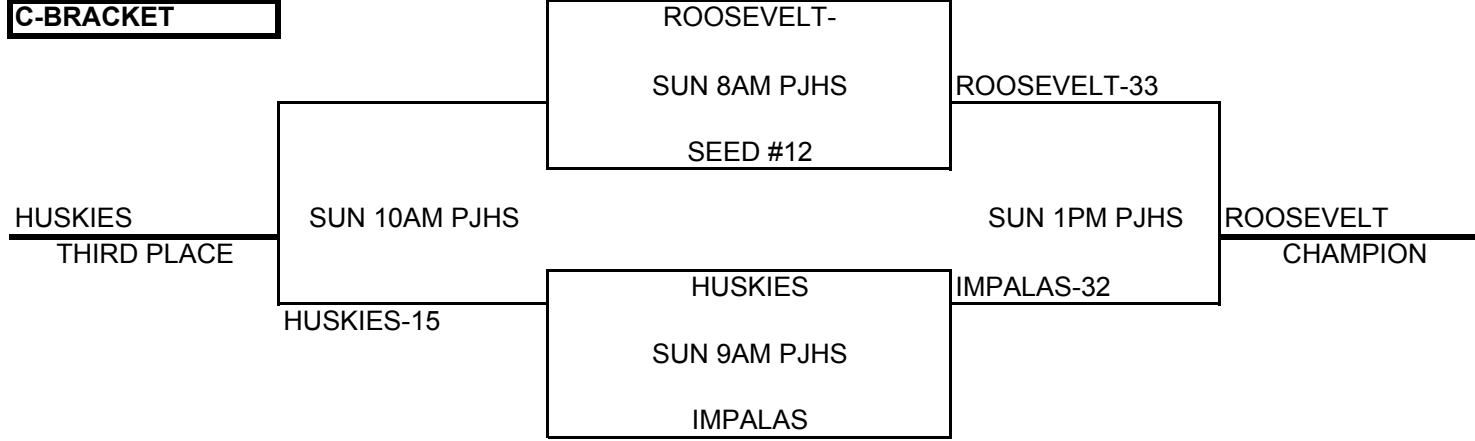

TEAMS WILL BE SEEDED ACCORDING TO RECORD, THEN POINT SPREAD AND THEN DEFENSIVE POINTS ALLOWED

*ALL TEAMS MUST HAVE REP PRESENT AFTER LAST POOL PLAY GAME FOR SEEDING, SORRY NO PHONE CALLS

KC PREMIERE MAYB TOURNAMENT

11TH/12TH GRADE GIRLS DIVISION

A-BRACKET

B-BRACKET

C-BRACKET

KC PREMIERE MAYB TOURNAMENT

6TH GRADE BOYS DIVISION

<u>POOL A</u>	<u>W</u>	<u>L</u>	<u>POOL B</u>	<u>W</u>	<u>L</u>	<u>POOL C</u>	<u>W</u>	<u>L</u>
(1) NACC		III	(1) EAGLES	I	II	(1) SHINING STARS		III
(2) N CO HOOPS	I	II	(2) NATIVE BALLERZ		III	(2) CO HAWKS	I	II
(3) CO STORM	II	I	(3) MLK MINERS	II	I	(3) NE ALLSTARS	III	
(4) WOLVES	III		(4) CO ALL-STARS	III		(4) PUEBLO HORNETS	II	I

POOL PLAY SCHEDULE

A(1)	VS	A(2)	SAT	8AM	NACC-1	SCORE	38	62
B(1)	VS	B(2)	SAT	8AM	NACC-2	SCORE	39	36
C(1)	VS	C(2)	SAT	9AM	NACC-1	SCORE	18	62
A(3)	VS	A(4)	SAT	9AM	NACC-2	SCORE	37	47
B(3)	VS	B(4)	SAT	10AM	NACC-1	SCORE	52	53
C(3)	VS	C(4)	SAT	10AM	NACC-2	SCORE	60	45
A(1)	VS	A(3)	SAT	11AM	NACC-1	SCORE	13	60
B(1)	VS	B(3)	SAT	11AM	NACC-2	SCORE	27	59
C(1)	VS	C(3)	SAT	12PM	NACC-1	SCORE	29	70
A(2)	VS	A(4)	SAT	12PM	NACC-2	SCORE	30	89
B(2)	VS	B(4)	SAT	1PM	NACC-1	SCORE	24	67
C(2)	VS	C(4)	SAT	1PM	NACC-2	SCORE	27	36
A(1)	VS	A(4)	SAT	2PM	NACC-1	SCORE	14	94
B(1)	VS	B(4)	SAT	2PM	NACC-2	SCORE	37	42
C(1)	VS	C(4)	SAT	3PM	NACC-1	SCORE	28	30
A(2)	VS	A(3)	SAT	3PM	NACC-2	SCORE	23	64
B(2)	VS	B(3)	SAT	4PM	NACC-1	SCORE	34	54
C(2)	VS	C(3)	SAT	4PM	NACC-2	SCORE	30	54