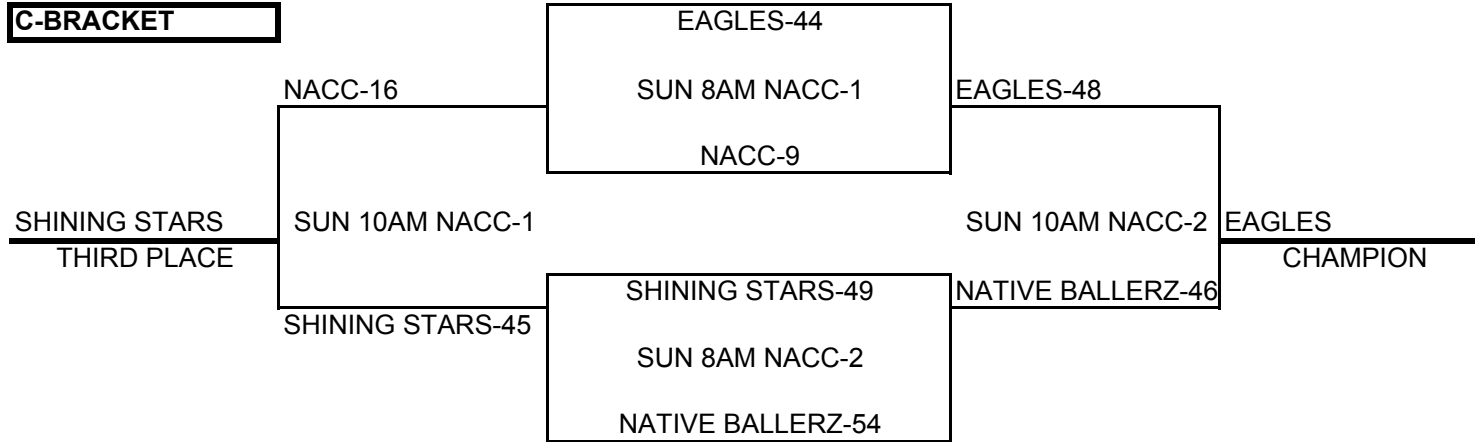

TEAMS WILL BE SEEDED ACCORDING TO RECORD, THEN POINT SPREAD AND THEN DEFENSIVE POINTS ALLOWED

*ALL TEAMS MUST HAVE REP PRESENT AFTER LAST POOL PLAY GAME FOR SEEDING, SORRY NO PHONE CALLS

KC PREMIERE MAYB TOURNAMENT

6TH GRADE BOYS DIVISION

A-BRACKET

B-BRACKET

C-BRACKET

KC PREMIERE MAYB TOURNAMENT

7TH GRADE BOYS DIVISION

<u>POOL A</u>	<u>W</u>	<u>L</u>	<u>POOL B</u>	<u>W</u>	<u>L</u>	<u>POOL C</u>	<u>W</u>	<u>L</u>
(1) BB & BEYOND	I	II	(1) WOLVES	I	II	(1) N CO HOOPS		III
(2) PATRIOTS	II	I	(2) PANTHERS	II	I	(2) SPARTANS	I	II
(3) BULLDOGS		III	(3) BASALT		III	(3) HOOPS 4 YOU	III	
(4) ALL STARS	III		(4) BRONCOS	III		(4) WY CRUSH	II	I

POOL PLAY SCHEDULE

A(1)	VS	A(2)	SAT	8AM	WJHS-1	SCORE	29	43
B(1)	VS	B(2)	SAT	9AM	WJHS-3	SCORE	47	48
C(1)	VS	C(2)	SAT	9AM	WJHS-4	SCORE	27	60
A(3)	VS	A(4)	SAT	9AM	WJHS-1	SCORE	19	87
B(3)	VS	B(4)	SAT	11AM	WJHS-3	SCORE	35	48
C(3)	VS	C(4)	SAT	11AM	WJHS-4	SCORE	51	34
A(1)	VS	A(3)	SAT	12PM	WJHS-3	SCORE	42	22
B(1)	VS	B(3)	SAT	12PM	WJHS-4	SCORE	51	33
C(1)	VS	C(3)	SAT	1PM	WJHS-3	SCORE	22	75
A(2)	VS	A(4)	SAT	1PM	WJHS-4	SCORE	50	51
B(2)	VS	B(4)	SAT	2PM	WJHS-3	SCORE	33	57
C(2)	VS	C(4)	SAT	2PM	WJHS-4	SCORE	49	58
A(1)	VS	A(4)	SAT	4PM	WJHS-3	SCORE	40	58
B(1)	VS	B(4)	SAT	4PM	WJHS-4	SCORE	42	44
C(1)	VS	C(4)	SAT	5PM	WJHS-3	SCORE	36	63
A(2)	VS	A(3)	SAT	5PM	WJHS-4	SCORE	64	10
B(2)	VS	B(3)	SUN	8AM	WJHS-1	SCORE	48	28
C(2)	VS	C(3)	SUN	9AM	WJHS-1	SCORE	29	30