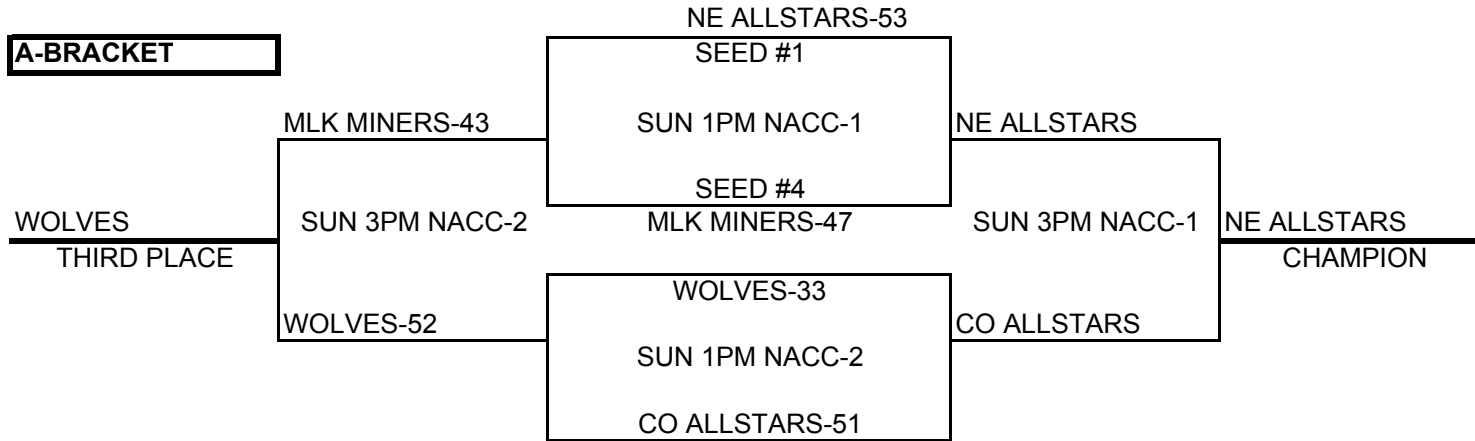

KC PREMIERE MAYB TOURNAMENT

6TH GRADE BOYS DIVISION

A-BRACKET