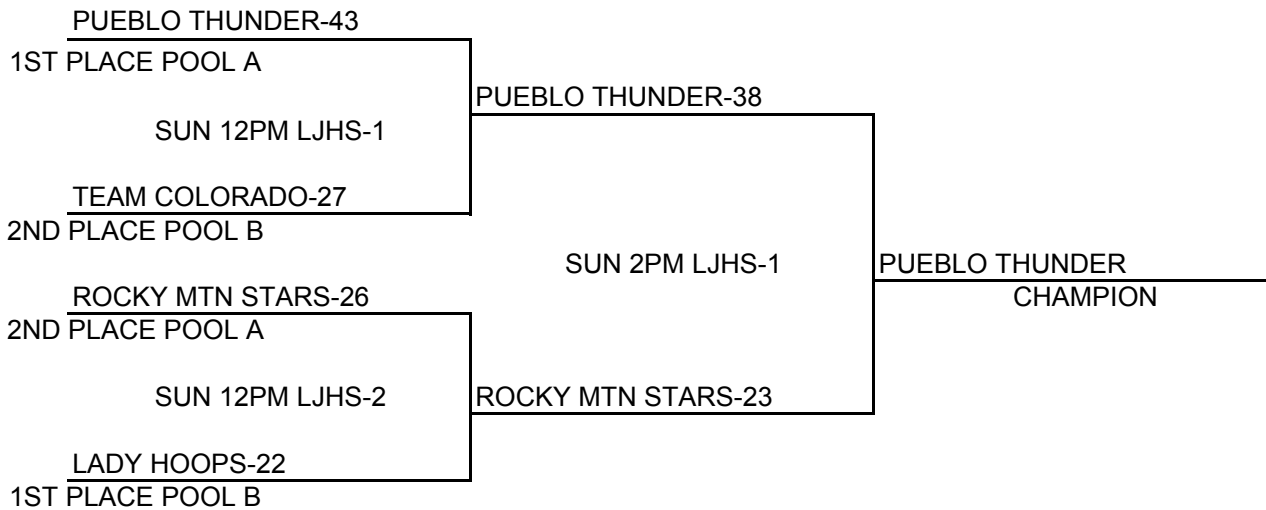

KC Premiere MAYB TOURNAMENT

6TH GRADE GIRLS DIVISION

CHAMPIONSHIP ROUND

CONSOLATION GAMES

BLAZE-36 V RM BB ACADEMY-17

FLIGHT-24 V JR EAGLES-30

RAGE-21 V ROCKY MTN STARS-10