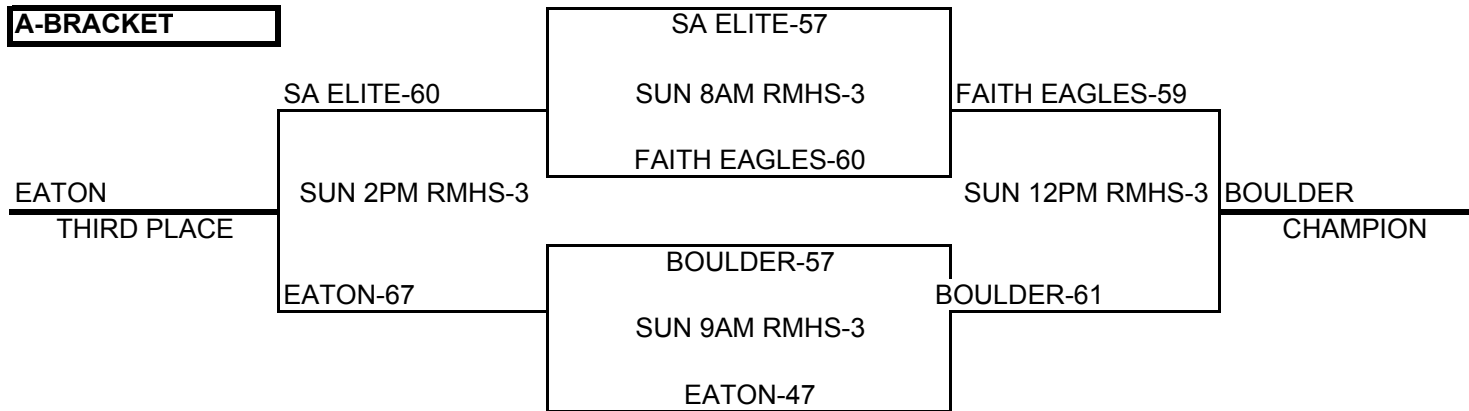

KC PREMIERE MAYB TOURNAMENT

11TH/12TH GRADE BOYS RED DIVISION

A-BRACKET