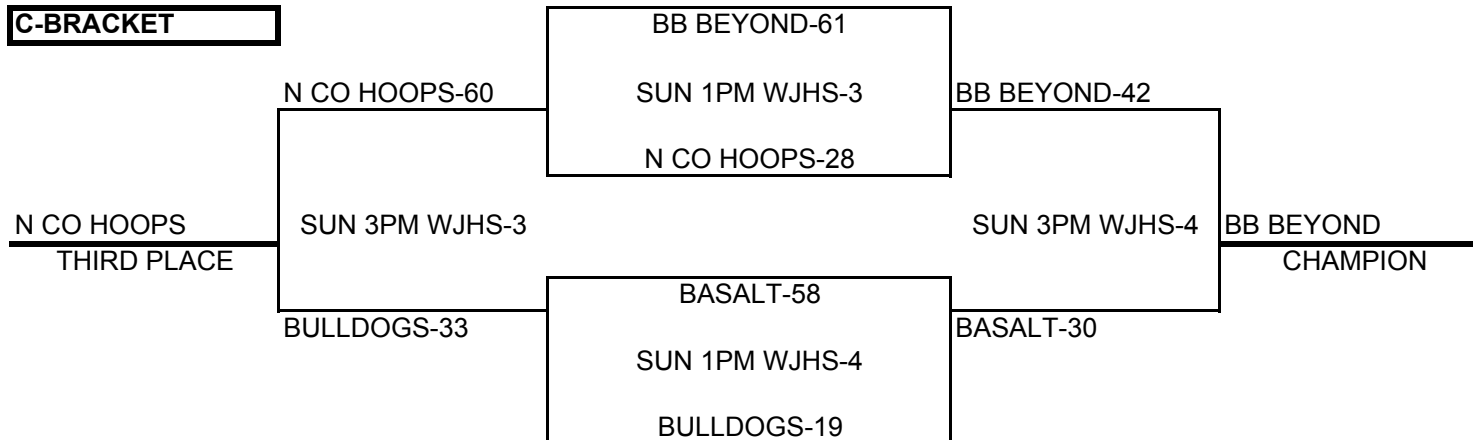

TEAMS WILL BE SEEDED ACCORDING TO RECORD, THEN POINT SPREAD AND THEN DEFENSIVE POINTS ALLOWED

*ALL TEAMS MUST HAVE REP PRESENT AFTER LAST POOL PLAY GAME FOR SEEDING, SORRY NO PHONE CALLS

KC PREMIERE MAYB TOURNAMENT

7TH GRADE BOYS DIVISION

A-BRACKET

B-BRACKET

C-BRACKET

KC PREMIERE MAYB TOURNAMENT

7TH/8TH GRADE BOYS DIVISION

POOL A

- (1) TV EAGLES
- (2) BULLDOGS
- (3) BB & BEYOND

SEEDIND ROUND

- BB & BEYOND-60 VS SIDNEY-28 SUN 9AM WJHS-2
 - TV EAGLES-44 VS KC PREMIERE-46 SAT 3PM WJHS-3
 - BULLDOGS VS CRUSADERS SAT 3PM WJHS-4
- FORFEIT

CHAMPIONSHIP ROUND

NOTE: TIE BREAKER

- 1 - HEAD TO HEAD
- 2 - POINT SPREAD (MAX. 15 POINTS)
- 3 - DEF. POINTS ALLOWED