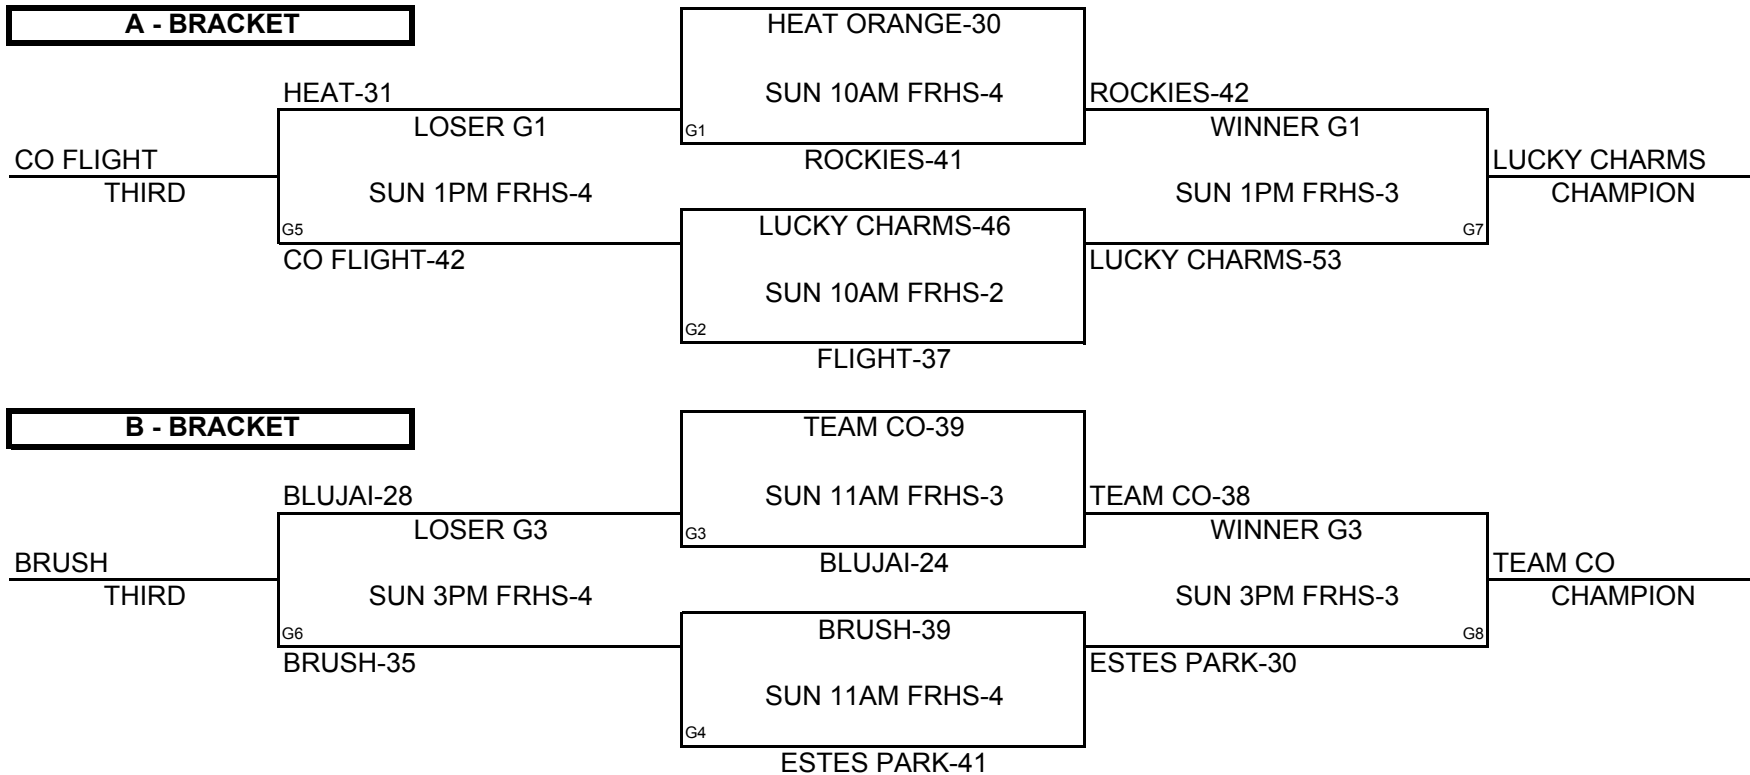

KC PREMIERE MAYB TOURNAMENT

9TH/10TH GRADE GIRLS RED DIVISION

POOL A		WINS	LOSSES
(1)	LUCKY CHARMS	II	I
(2)	ESTES PARK	I	II
(3)	HEAT ORANGE	III	
(4)	BLUJAI		III

POOL B		WINS	LOSSES
(1)	ROCKIES	II	I
(2)	BRUSH		III
(3)	TEAM CO	II	I
(4)	FLIGHT	II	I

POOL PLAY ROUND

A-1	VS	A-2	47-41	9AM	FRHS-3	B-1	VS	B-2	43-25	9AM	FRHS-4
A-3	VS	A-4	36-21	11AM	FRHS-3	B-3	VS	B-4	33-31	11AM	FRHS-4
A-2	VS	A-3	36-37	1PM	FRHS-3	B-2	VS	B-3	19-31	1PM	FRHS-4
A-1	VS	A-4	50-22	3PM	FRHS-3	B-1	VS	B-4	20-36	3PM	FRHS-4
A-1	VS	A-3	40-44	5PM	FRHS-3	B-1	VS	B-3	37-19	5PM	FRHS-4
A-2	VS	A-4	29-21	8AM	FRHS-2	B-2	VS	B-4	18-48	8AM	FRHS-4

CHAMPIONSHIP ROUND

NOTE: TIE BREAKER
1 - HEAD TO HEAD
2 - POINT SPREAD (MAX. 15 POINTS)
3 - DEF. POINTS ALLOWED