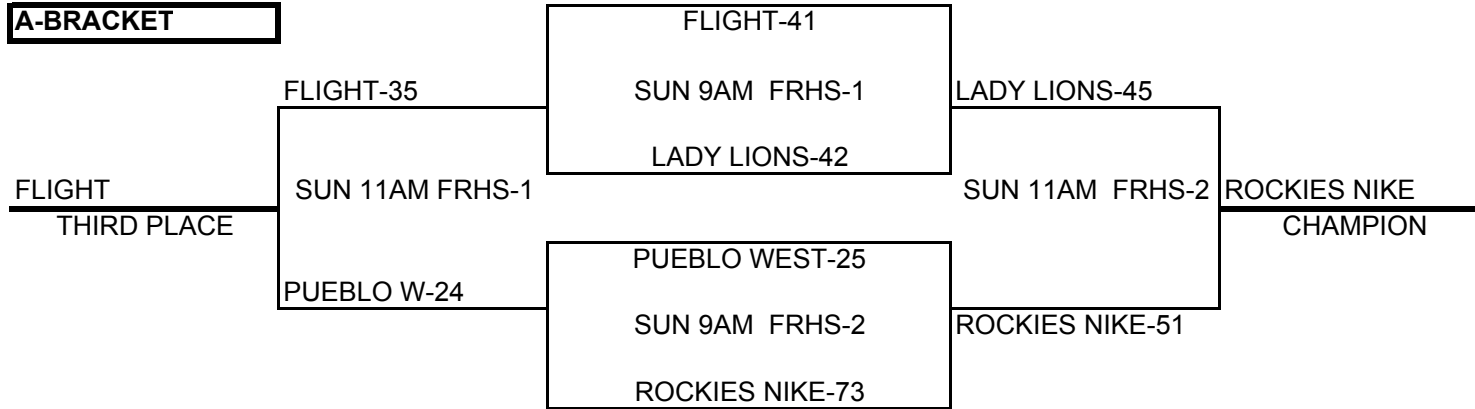

KC PREMIERE MAYB TOURNAMENT

11TH/12TH GRADE GIRLS DIVISION

A-BRACKET