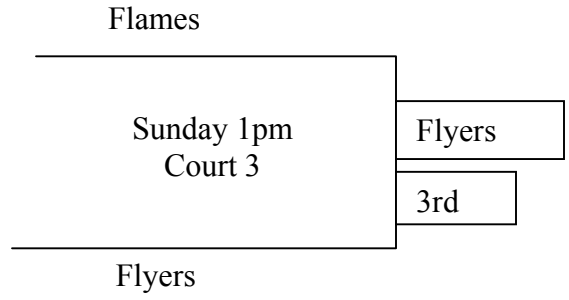

Lady Hoopers MAYB Tournament
June 29, 2007-July 1, 2007
7-8th Grade Boys

Bracket A

Team Name	Wins	Loses	Final Standings
1-Jackson J-Team	2	1	
2-St. Louis Spartans	3	0	
3-St. Charles Aces	1	2	
4-The Threat-MO	0	3	

Bracket B

Team Name	Wins	Loses	Final Standings
1-Team St.Louis	1	2	
2-St.Louis Primetime	3	0	
3-St.Charles Raptors	2	1	
4-N.C.P	0	3	

Pool Play Schedule

Teams	Day	Time	Court Number
A2 vs A4	Friday	6pm	3
A1 vs A3	Friday	8pm	2
B1 vs B2	Friday	6pm	2
B3 vs B4	Friday	7pm	2
A1 vs A4	Saturday	9am	2
A2 vs A3	Saturday	10am	2
B1 vs B3	Saturday	11am	2
B2 vs B4	Saturday	12pm	2
A1 vs A2	Saturday	1pm	2
A3 vs A4	Saturday	2pm	2
B1 vs B4	Saturday	3pm	2
B2 vs B3	Saturday	4pm	2

Next is Seeding to A and B Brackets

- **Pool Play of 3 games, then re-seed. Top 2 teams go to A-bracket other to B-bracket**
- **Tiebreaker: 1) Head to Head 2) +/- 15 points 3) Coin toss**
- **All games are played at Hazelwood Central High School 15875 New Halls Ferry Road Florissant, MO 63031**