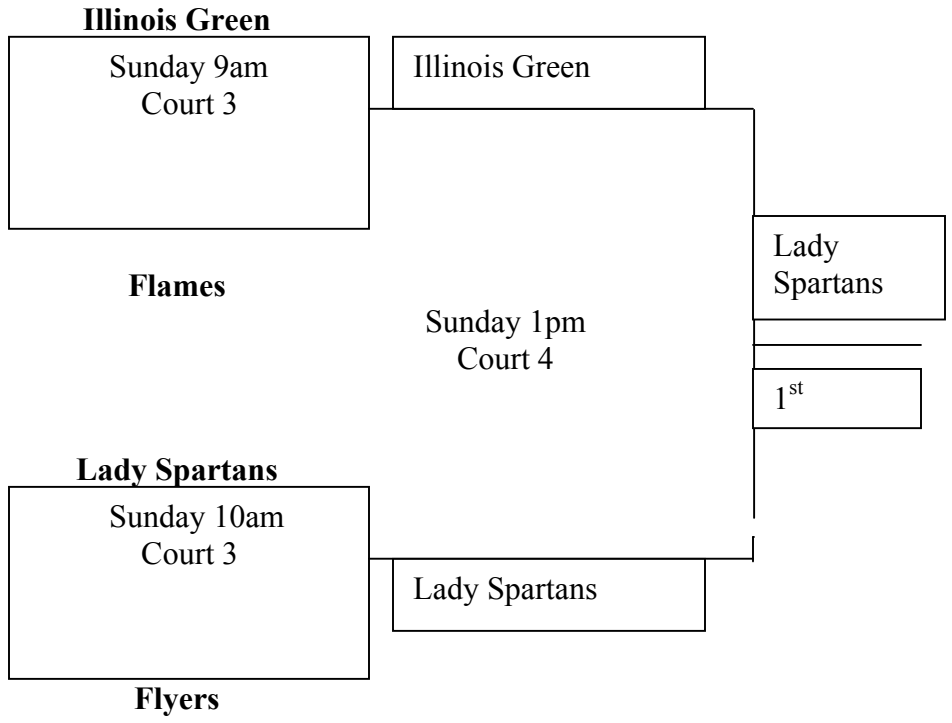

**Winners to Championship on Sunday at 3pm on Court 1**  
**Losers to 3<sup>rd</sup> place game on Sunday at 2pm on Court 2**

- Pool Play of 3 games. Then teams are seeded
- Tiebreaker: 1) Head to Head 2) +/- 15 points 3) Coin toss
- All games are played at Hazelwood Central High School 15875 New Halls Ferry Road Florissant, MO 63031

**Lady Hoopers MAYB Tournament**  
**June 29, 2007-July 1, 2007**  
**11-12<sup>th</sup> Grade Girls**

| <b>Team Name</b>         | <b>Wins</b> | <b>Loses</b> | <b>Final Standings</b> |
|--------------------------|-------------|--------------|------------------------|
| <b>5-Callaway Cats</b>   | <b>0</b>    | <b>4</b>     |                        |
| <b>6-MO Flames</b>       | <b>1</b>    | <b>3</b>     |                        |
| <b>7-Illinois Green</b>  | <b>4</b>    | <b>0</b>     |                        |
| <b>8-Lady Spartans</b>   | <b>3</b>    | <b>1</b>     |                        |
| <b>9-Missouri Flyers</b> | <b>2</b>    | <b>2</b>     |                        |

**Next is Seeding to Brackets**

- **Pool Play of 4 games, then re-seed.**
- **Tiebreaker: 1) Head to Head 2) +/- 15 points 3) Coin toss**
- **All games are played at Hazelwood Central High School 15875 New Halls Ferry Road Florissant, MO 63031**