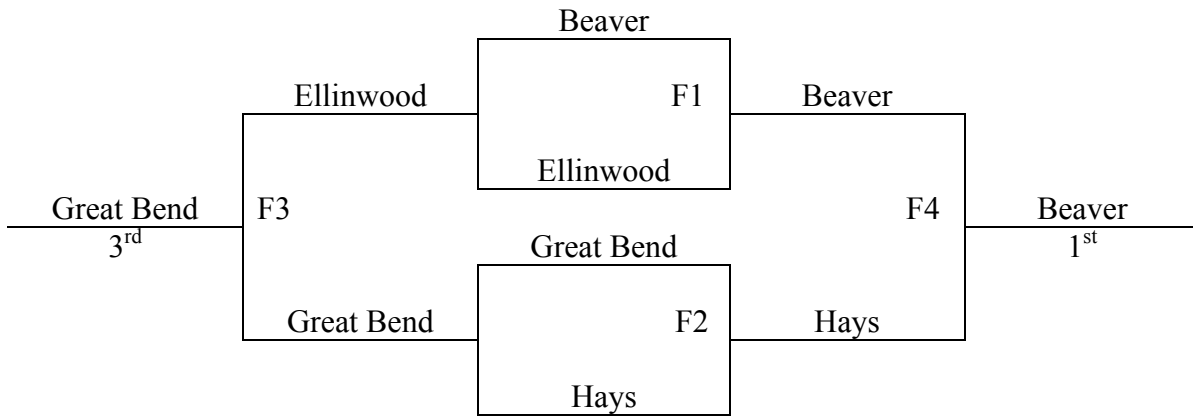

9th – 12th Grade Girls

Bracket F