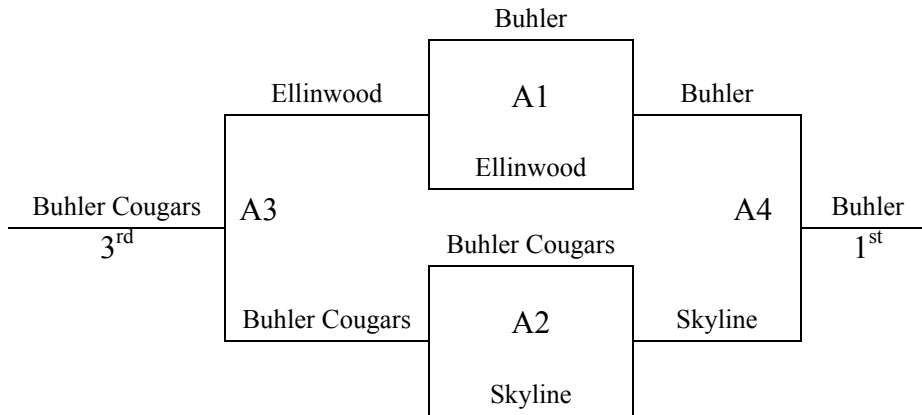

6th – 7th Grade Boys

Round robin play then all teams to bracket A.
Awards given for 1st, 2nd & 3rd in bracket.

Team	Wins	Losses	Seed
1. Ellinwood Blue Devils	0	3	4th
2. Buhler	3	0	1st
3. Skyline Thunder	1	2	3rd
4. Buhler Cougars	2	1	2nd

Saturday	Great Bend Middle School
9:00 am	1-4
10:00 am	2-3
1:00 pm	1-3
2:00 pm	2-4
5:00 pm	1-2
6:00 pm	3-4
Sunday	Great Bend Middle School
10:00 am	A1
11:00 am	A2
2:00 pm	A3
3:00 pm	A4

6th – 7th Grade Boys

Bracket A

Great Bend Middle School: 1919 Harrison, Great Bend