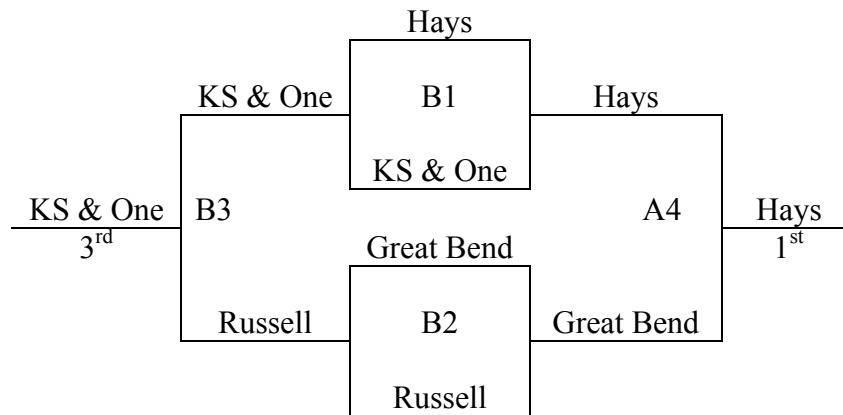

7th – 8th Grade Boys

Round robin play then all teams to bracket B.
Awards given for 1st, 2nd & 3rd in bracket.

Team	Wins	Losses	Seed
5. KS and One	0	3	4th
6. Great Bend Panthers	2	1	2nd
7. Russell Rough Riders	1	2	3rd
8. Hays, Kansas	3	0	1st

Saturday	Great Bend Middle School
11:00 am	5-8
Noon	6-7
3:00 pm	5-7
4:00 pm	6-8
7:00 pm	5-6
8:00 pm	7-8
Sunday	Great Bend Middle School
Noon	B1
1:00 pm	B2
4:00 pm	B3
5:00 pm	B4

7th – 8th Grade Boys

Bracket B

Great Bend Middle School: 1919 Harrison, Great Bend