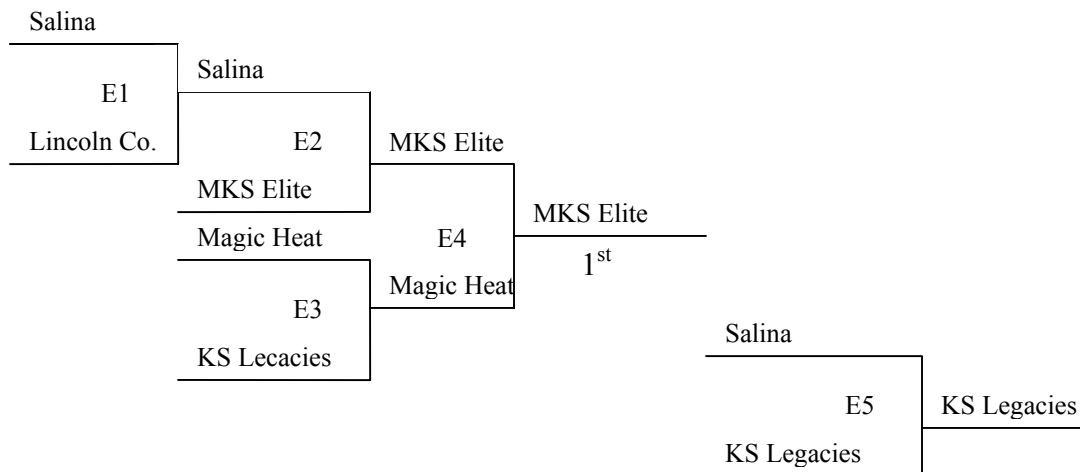

8th Grade Girls

Round robin play then all teams to bracket B.
Awards given for 1st, 2nd & 3rd in bracket.

Team	Wins	Losses	Seed
37. Lincoln Co. Mustangs	1	3	4th
38. Kansas Legacies	2	2	3rd
39. Salina Stangs	0	4	5th
40. MKS Elite	4	0	1st
41. Magic Heat - KS	3	1	2nd

Friday	Barton County #1	Barton County #2
8:00 pm	38-41	39-40 Forfeit by 39

Saturday	Barton County #1	Barton County #2
10:00 am	-	38-39
11:00 am	-	37-40
Noon	39-41	-
1:00 pm	38-40	-
2:00 pm	37-39	-
3:00 pm	-	40-41
4:00 pm	-	37-38
7:00 pm	-	37-41

Saturday	Great Bend Middle School	Ellinwood HS #2
9:00 am	E1	-
Noon	-	E2
1:00 pm	-	E3
4:00 pm	-	E4
5:00 pm	-	E5

8th Grade Girls Bracket E

Barton Cty #1: Barton County Community College, 245 NE 30th Road, Great Bend (south gym)

Barton Cty #2: Barton County Community College, 245 NE 30th Road, Great Bend (north gym)

Great Bend Middle School: 1919 Harrison, Great Bend

Ellinwood High School #2: 210 E. 2nd, Ellinwood (old gym)