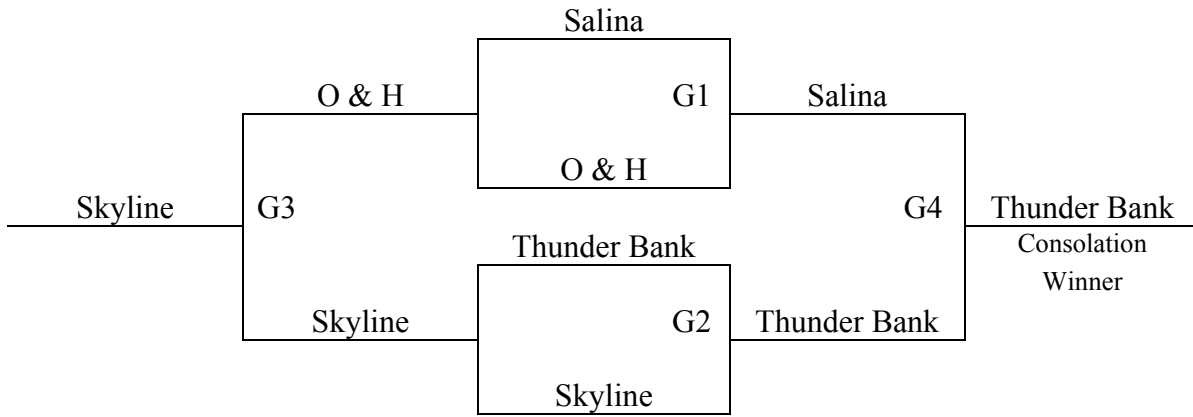

9th – 12th Grade Girls

Bracket F

Bracket G