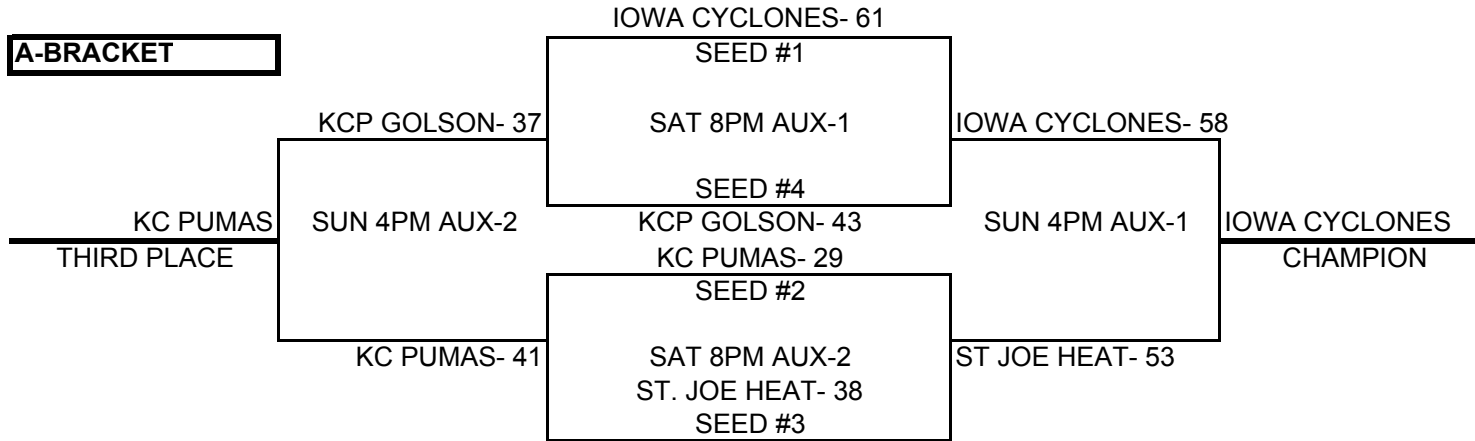

KC PREMIERE MAYB TOURNAMENT

9TH/10TH GRADE BOYS BLUE DIVISION

A-BRACKET