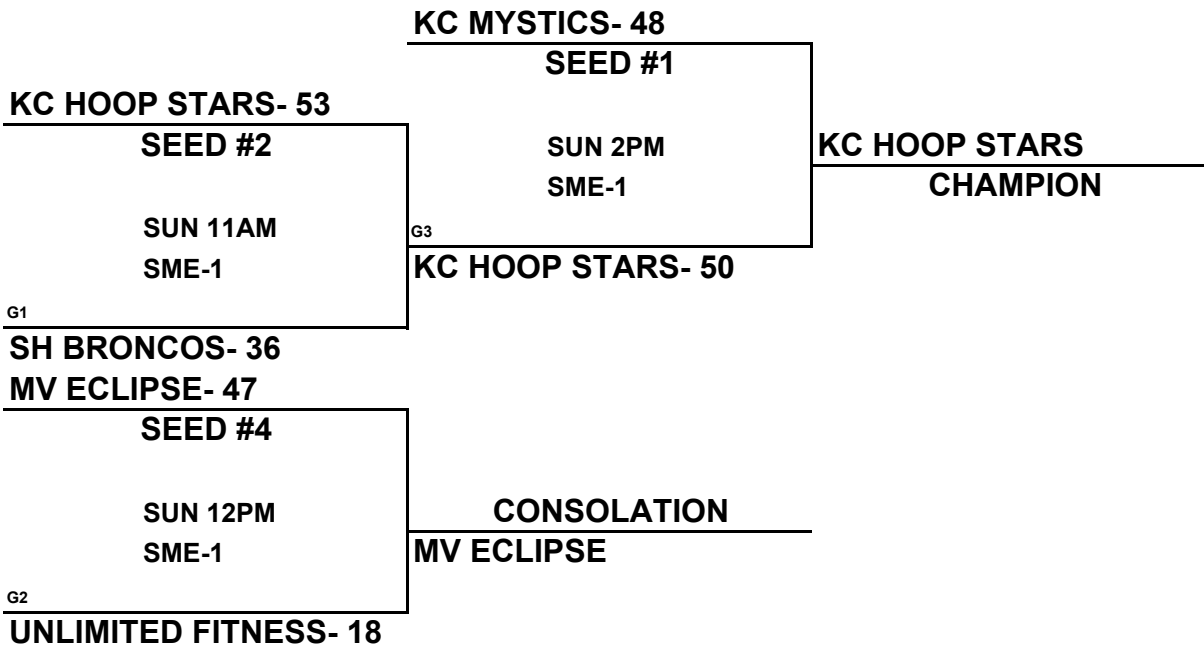

### CHAMPIONSHIP ROUND

**NOTE: TIE BREAKERS**

- 1 - HEAD TO HEAD
- 2 - POINT SPREAD (MAX 15 POINTS)
- 3 - DEF. POINTS ALLOWED