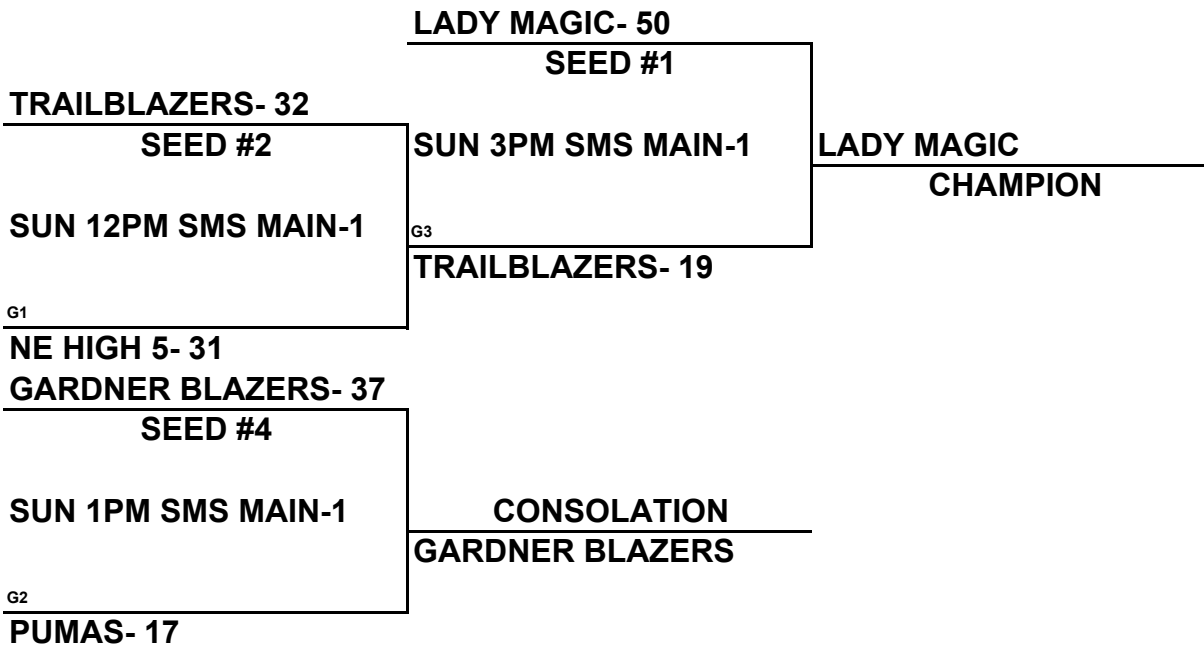

KC PREMIERE MAYB TOURNAMENT

8TH GRADE GIRLS DIVISION

(1)	LADY MAGIC
(2)	GARDNER BLAZERS
(3)	PUMAS-WHITE
(4)	TRAILBLAZERS
(5)	NE HIGH 5

<u>WINS</u>	<u>LOSSES</u>
IIII	
II	II
	IIII
II	II
II	II

SCHEDULE

1	VS	2	45-18	SAT	1PM	SMS MAIN-1
3	VS	4	23-39	FRI	7:30PM	SMS MAIN-1
1	VS	5	52-22	SAT	7PM	SMS MAIN-1
2	VS	3	30-29	FRI	9:30PM	SMS MAIN-1
4	VS	5	40-25	SAT	2PM	SMS MAIN-1
1	VS	3	49-15	SAT	5PM	SMS MAIN-1
2	VS	4	45-39	SAT	6PM	SMS MAIN-1
3	VS	5	15-39	SAT	12PM	SMS MAIN-1
1	VS	4	48-18	SUN	10AM	SMS STAGE
2	VS	5	21-34	SAT	8PM	SMS STAGE

CHAMPIONSHIP ROUND

NOTE: TIE BREAKERS

1 - HEAD TO HEAD

2 - POINT SPREAD (MAX 15 POINTS)

3 - DEF. POINTS ALLOWED