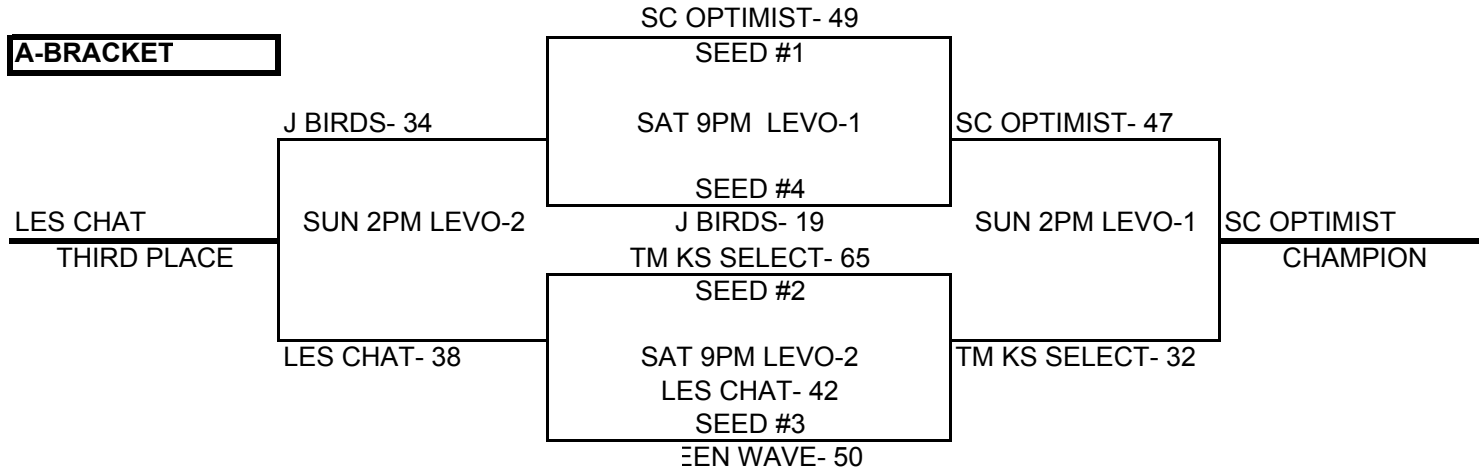

KC PREMIERE MAYB TOURNAMENT

9TH/10TH GRADE GIRLS DIVISION

A-BRACKET