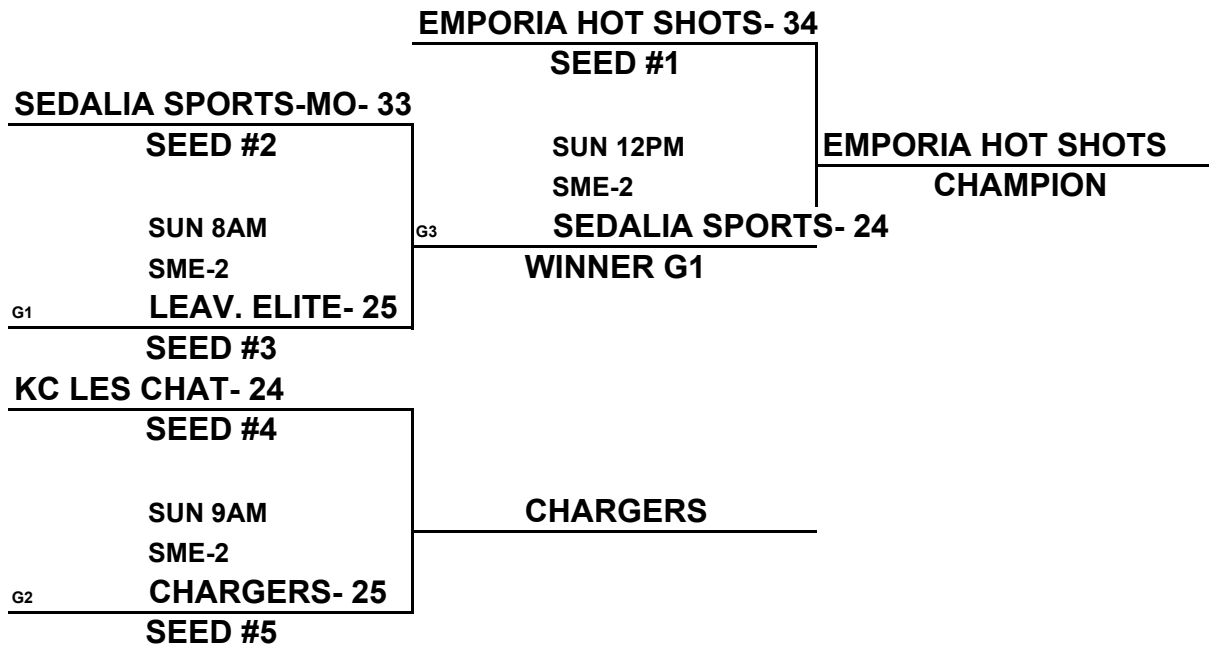

KC PREMIERE MAYB TOURNAMENT

5TH/6TH GRADE GIRLS DIVISION

(1)	KC LES CHATS
(2)	LEAVENWORTH ELITE
(3)	SEDALIA SPORTS-MO
(4)	EMPORIA HOT SHOTS
(5)	CHARGERS

<u>WINS</u>	<u>LOSSES</u>
I	III
I	II
III	I
III	
I	III

SCHEDULE

1	VS	2	24-39	FRI	6PM	SME-2
3	VS	4	23-28	SAT	1PM	SME-2
1	VS	5	27-15	SAT	2PM	SME-2
2	VS	3	34-36	SAT	5PM	SME-2
4	VS	5	41-26	SAT	6PM	SME-2
1	VS	3	37-41	SAT	8PM	SME-STAGE
2	VS	4		SAT	9PM	SME-STAGE
3	VS	5	40-23	SAT	10AM	SME-2
1	VS	4	22-43	SAT	9AM	SME-2
2	VS	5	23-26	SAT	8AM	SME-2

CHAMPIONSHIP ROUND

NOTE: TIE BREAKERS

- 1 - HEAD TO HEAD
- 2 - POINT SPREAD (MAX 15 POINTS)
- 3 - DEF. POINTS ALLOWED