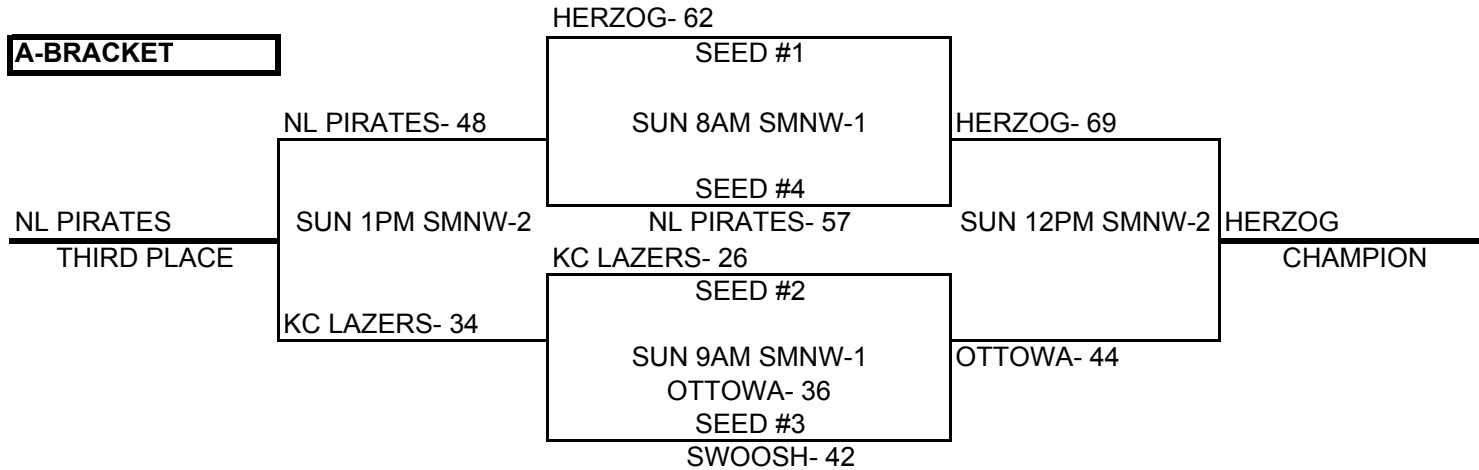

KC PREMIERE MAYB TOURNAMENT

11/12TH GRADE GIRLS DIVISION

A-BRACKET