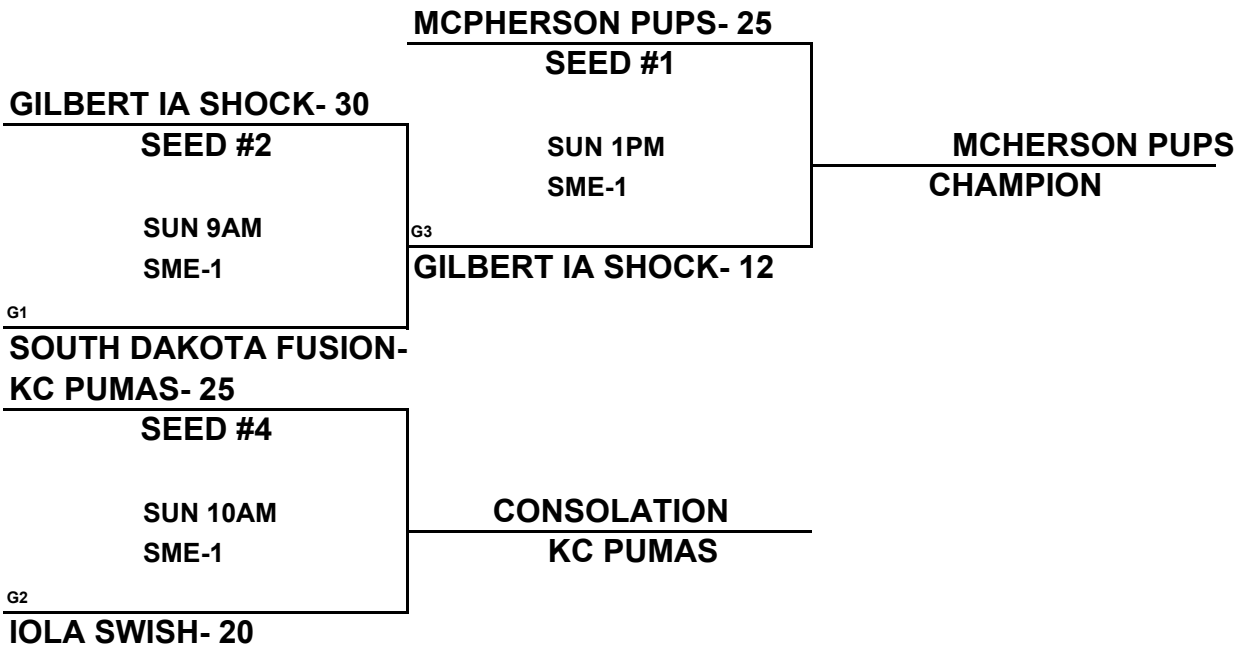

KC PREMIERE MAYB TOURNAMENT

7TH GRADE GIRLS BLUE DIVISION

(1)	IOLA SWISH
(2)	KC PUMAS
(3)	SOUTH DAKOTA FUSION
(4)	MCPHERSON PUPS
(5)	GILBERT IA SHOCK

<u>WINS</u>	<u>LOSSES</u>
	IIII
I	II
II	II
IIII	
II	II

SCHEDULE

1	VS	2	24-30	FRI	8PM	SME-2
3	VS	4	13-28	SAT	8AM	SME-1
1	VS	5	14-43	SAT	9AM	SME-1
2	VS	3	25-39	SAT	12PM	SME-1
4	VS	5	26-18	SAT	1PM	SME-1
1	VS	3	15-29	SAT	4PM	SME-1
2	VS	4	16-28	SAT	5PM	SME-1
3	VS	5	26-42	SAT	7PM	SME-1
1	VS	4	12-37	SAT	8PM	SME-1
2	VS	5		SAT	9PM	SME-1

CHAMPIONSHIP ROUND

NOTE: TIE BREAKERS

- 1 - HEAD TO HEAD
- 2 - POINT SPREAD (MAX 15 POINTS)
- 3 - DEF. POINTS ALLOWED