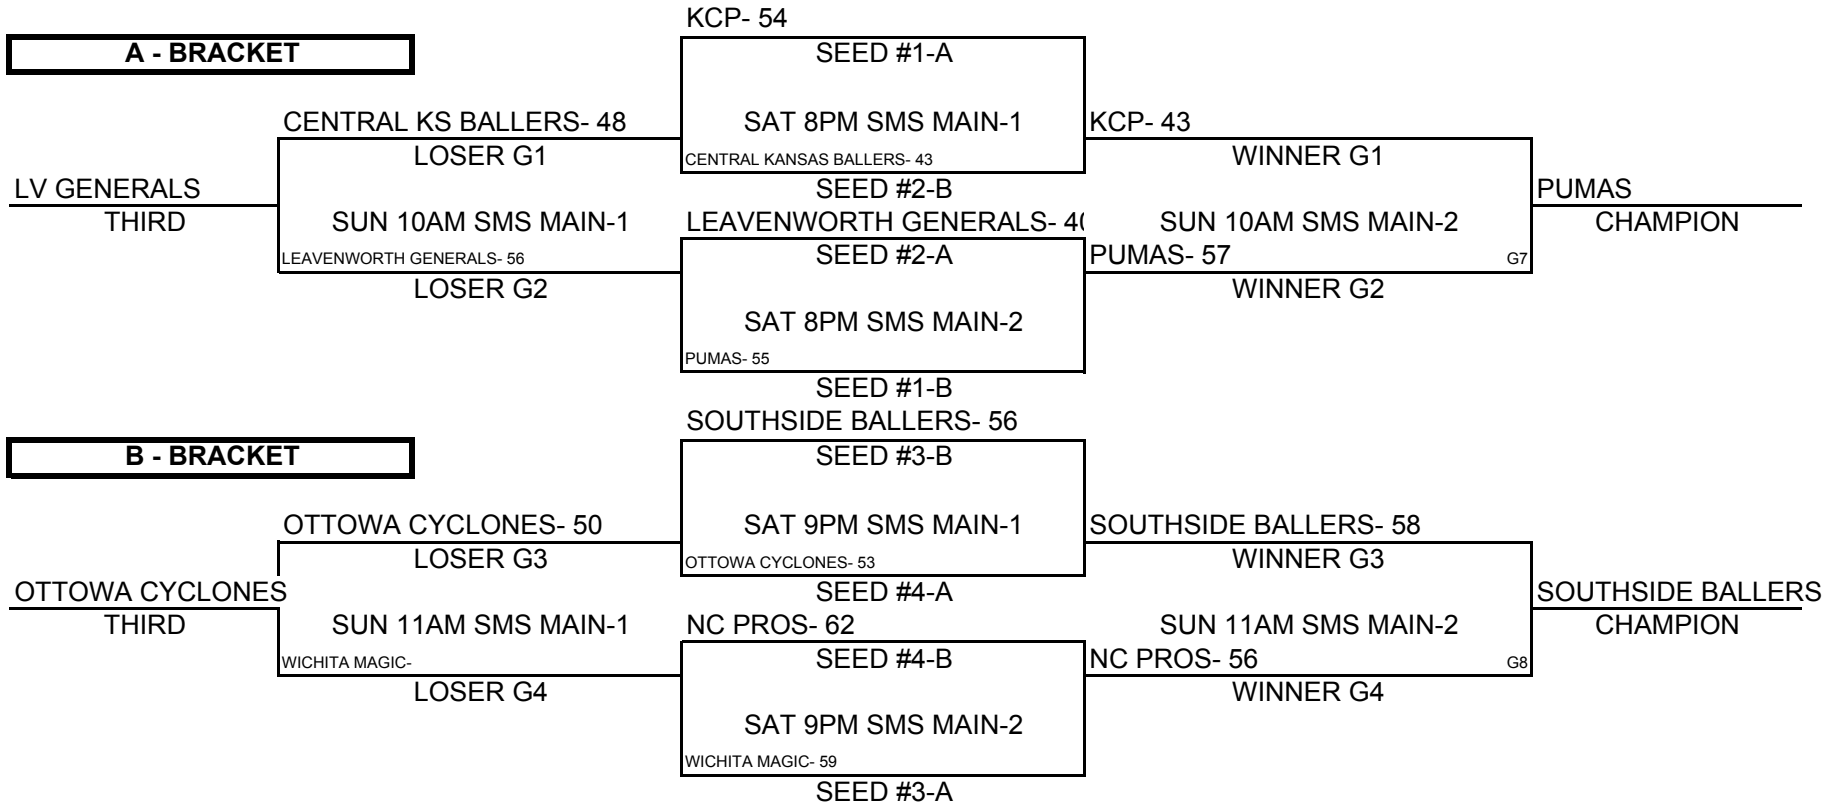

KC PREMIERE MAYB TOURNAMENT

11TH/12TH GRADE BOYS RED DIVISION

POOL A		WINS	LOSSES
(1)	KC PREMIERE	|||	
(2)	OTTAWA CYCLONES		|||
(3)	LEAVENWORTH GENERALS	||	|
(4)	WICHITA MAGIC	|	||

POOL B		WINS	LOSSES
(1)	KC PUMAS	|||	
(2)	CENTRAL KS BALLERS	||	|
(3)	SOUTHSIDE BALLERS	|	||
(4)	NORTH COUNTY PROS		|||

POOL PLAY ROUND

A-1	VS	A-2	FRI	5:30PM	80-40	B-1	VS	B-2	FRI	7:30PM	55-44
A-3	VS	A-4	FRI	9:30PM	45-31	B-3	VS	B-4	SAT	8AM	46-36
A-2	VS	A-3	SAT	9AM	27-42	B-2	VS	B-3	SAT	10AM	66-63
A-1	VS	A-4	SAT	11AM	52-47	B-1	VS	B-4	SAT	11AM	54-53
A-1	VS	A-3	SAT	4PM	46-42	B-1	VS	B-3	SAT	4PM	49-37
A-2	VS	A-4	SAT	5PM	43-65	B-2	VS	B-4	SAT	6PM	74-53

CHAMPIONSHIP ROUND

NOTE: TIE BREAKER
1 - HEAD TO HEAD
2 - POINT SPREAD (MAX. 15 POINTS)
3 - DEF. POINTS ALLOWED