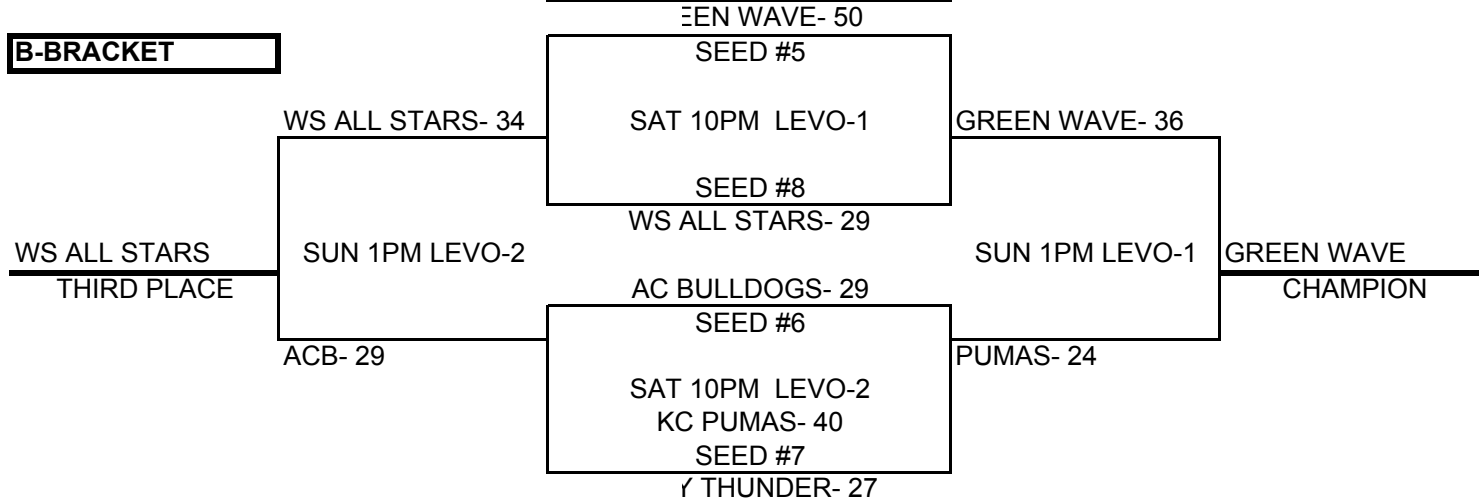

KC PREMIERE MAYB TOURNAMENT

9TH/10TH GRADE GIRLS DIVISION

A-BRACKET

B-BRACKET

C-BRACKET