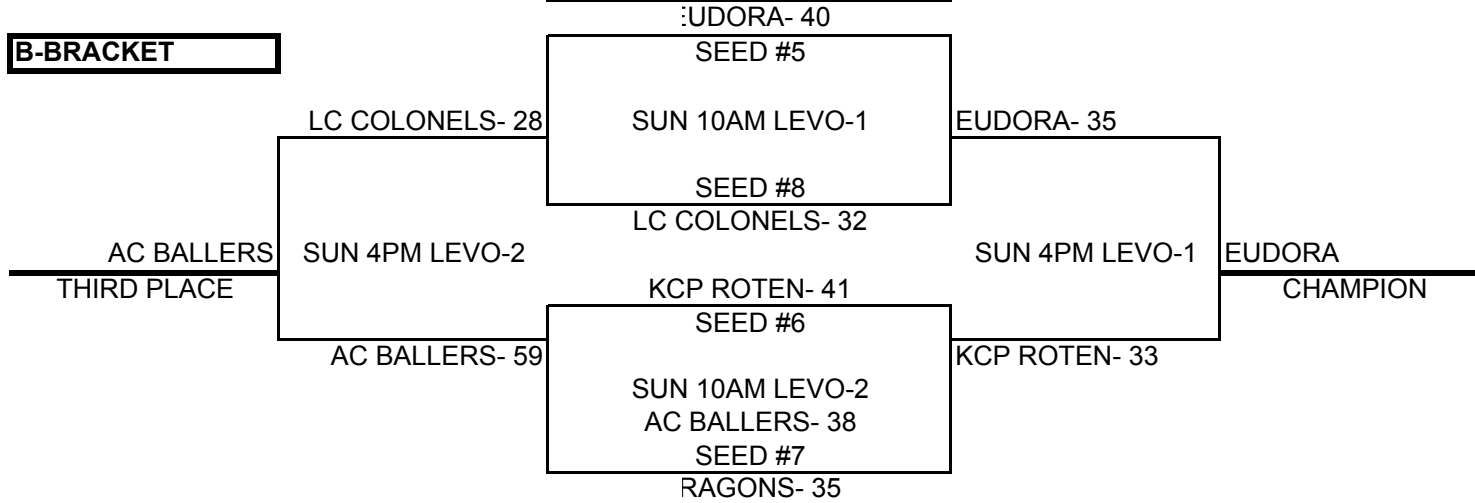

KC PREMIERE MAYB TOURNAMENT

7TH GRADE BOYS DIVISION

A-BRACKET

B-BRACKET

C-BRACKET