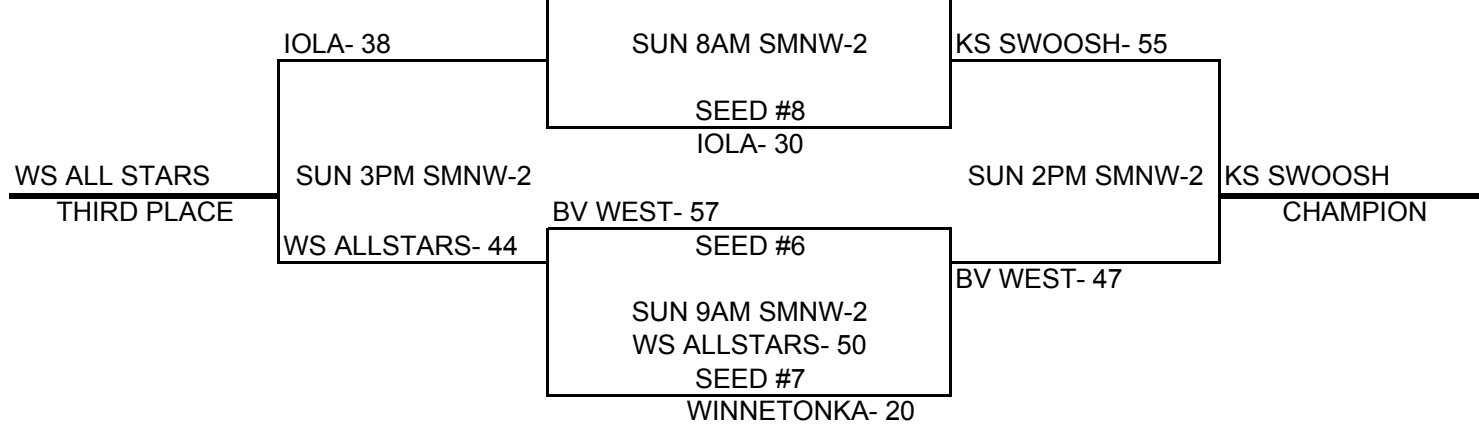

KC PREMIERE MAYB TOURNAMENT

11/12TH GRADE GIRLS DIVISION

A-BRACKET

B-BRACKET

C-BRACKET