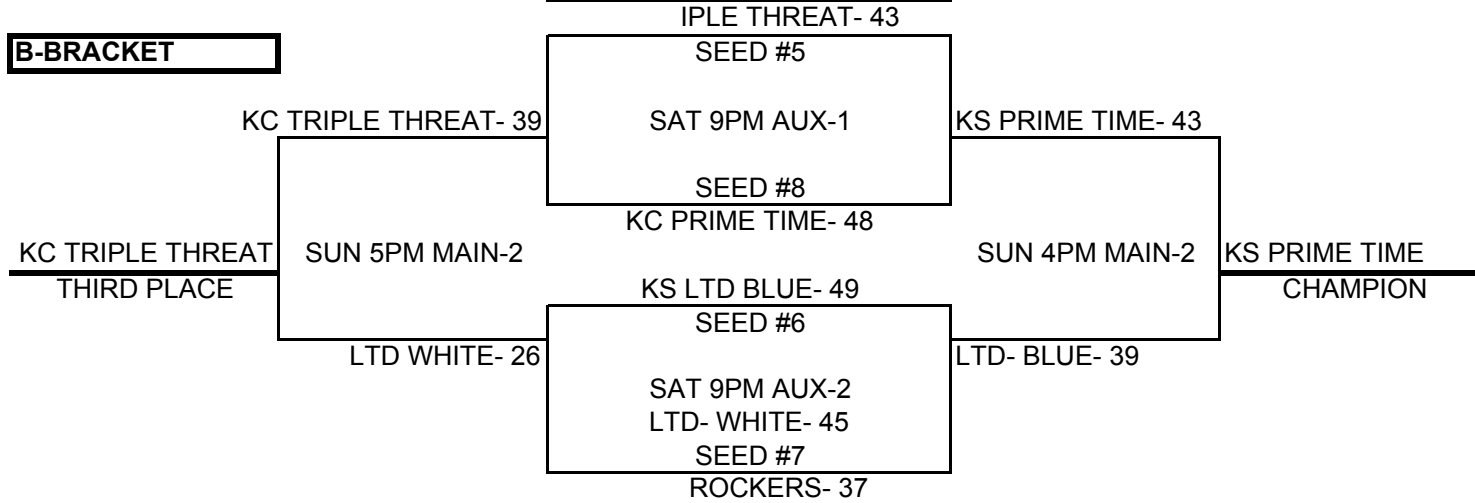

KC PREMIERE MAYB TOURNAMENT

9TH/10TH GRADE BOYS BLUE DIVISION

A-BRACKET

B-BRACKET

C-BRACKET