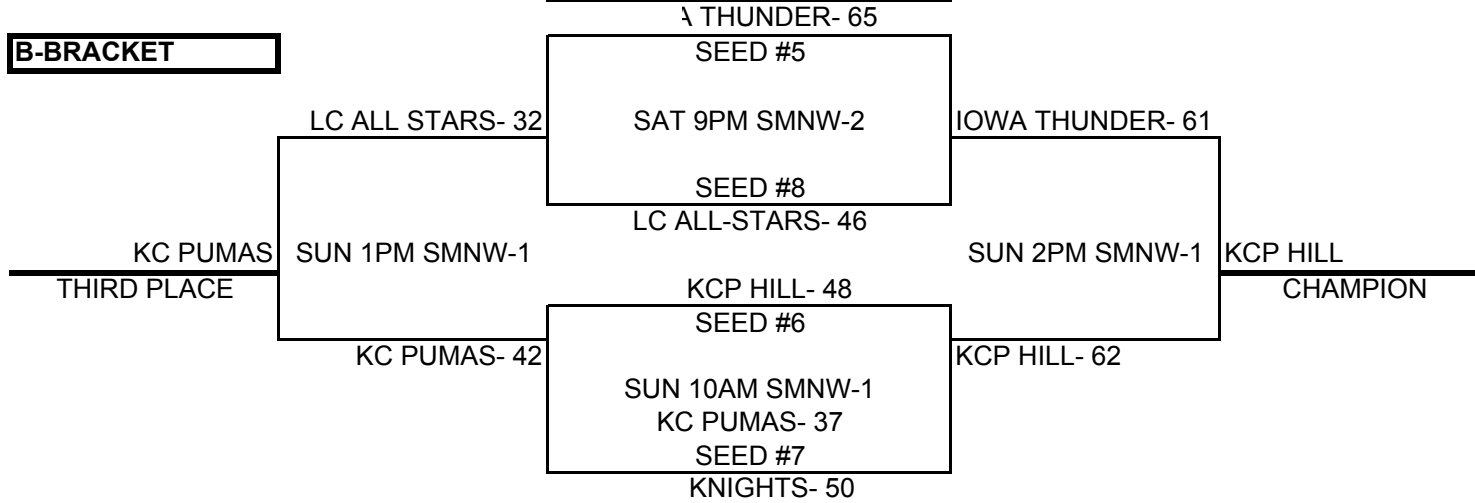

KC PREMIERE MAYB TOURNAMENT

8TH GRADE BOYS DIVISION

A-BRACKET

B-BRACKET

C-BRACKET