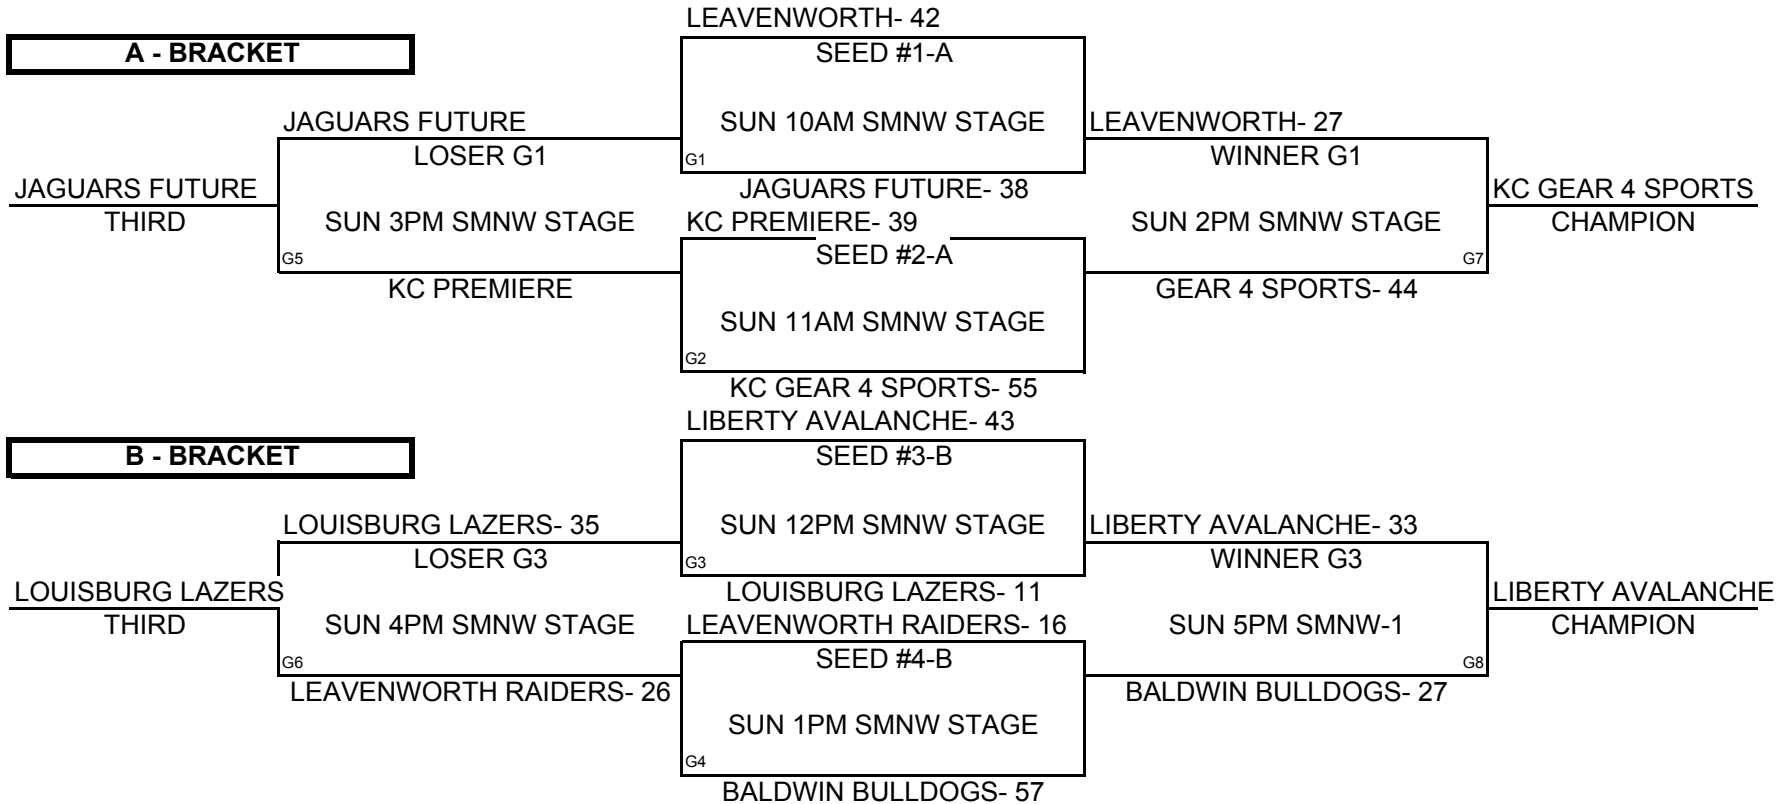

KC PREMIERE MAYB TOURNAMENT

6TH GRADE BOYS DIVISION

POOL A		WINS	LOSSES
(1)	KC PREMIERE	II	I
(2)	LEAVENWORTH 6	III	
(3)	LOUISBURG LAZERS		III
(4)	BALDWIN BULLDOGS	I	II

POOL B		WINS	LOSSES
(1)	KC GEAR FOR SPORTS	III	
(2)	JAGUARS FUTURE	II	I
(3)	LEAVENWORTH RAIDERS		III
(4)	LIBERTY AVALANCHE	I	II

POOL PLAY ROUND

A-1	VS	A-2	FRI	7PM	26-40	B-1	VS	B-2	FRI	8PM	49-34
A-3	VS	A-4	SAT	9AM	19-46	B-3	VS	B-4	SAT	10AM	24-50
A-2	VS	A-3	SAT	2PM	38-15	B-2	VS	B-3	SAT	3PM	54-4
A-1	VS	A-4	SAT	4PM	32-31	B-1	VS	B-4	SAT	5PM	52-18
A-1	VS	A-3	SAT	6PM	51-17	B-1	VS	B-3	SAT	7PM	71-20
A-2	VS	A-4	SAT	8PM	43-27	B-2	VS	B-4	SAT	9PM	45-27

CHAMPIONSHIP ROUND

NOTE: TIE BREAKER
1 - HEAD TO HEAD
2 - POINT SPREAD (MAX. 15 POINTS)
3 - DEF. POINTS ALLOWED