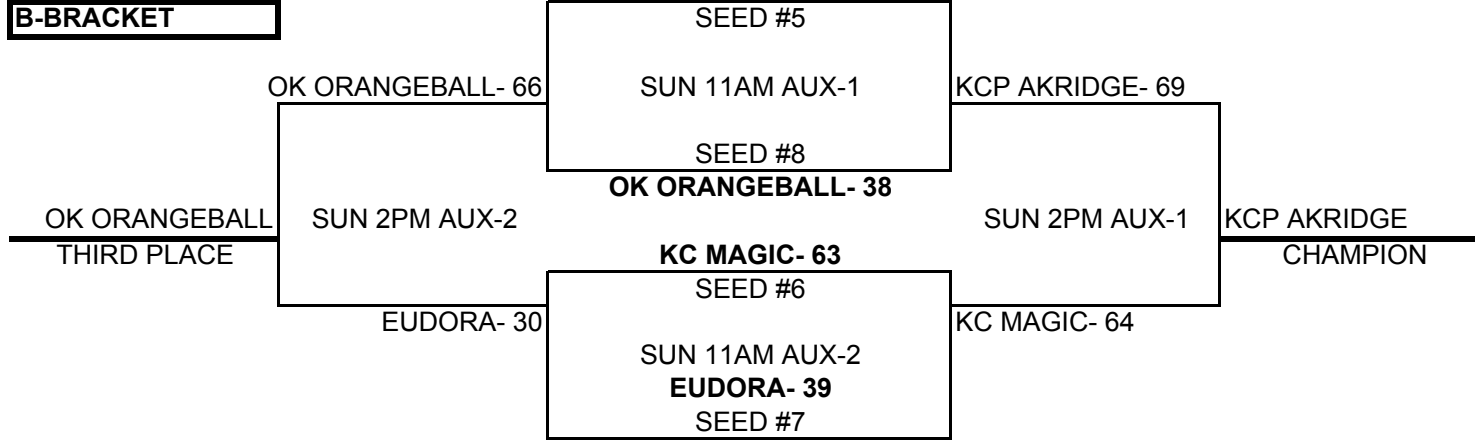

KC PREMIERE MAYB TOURNAMENT

9TH/10TH GRADE BOYS RED DIVISION

A-BRACKET

B-BRACKET

C-BRACKET