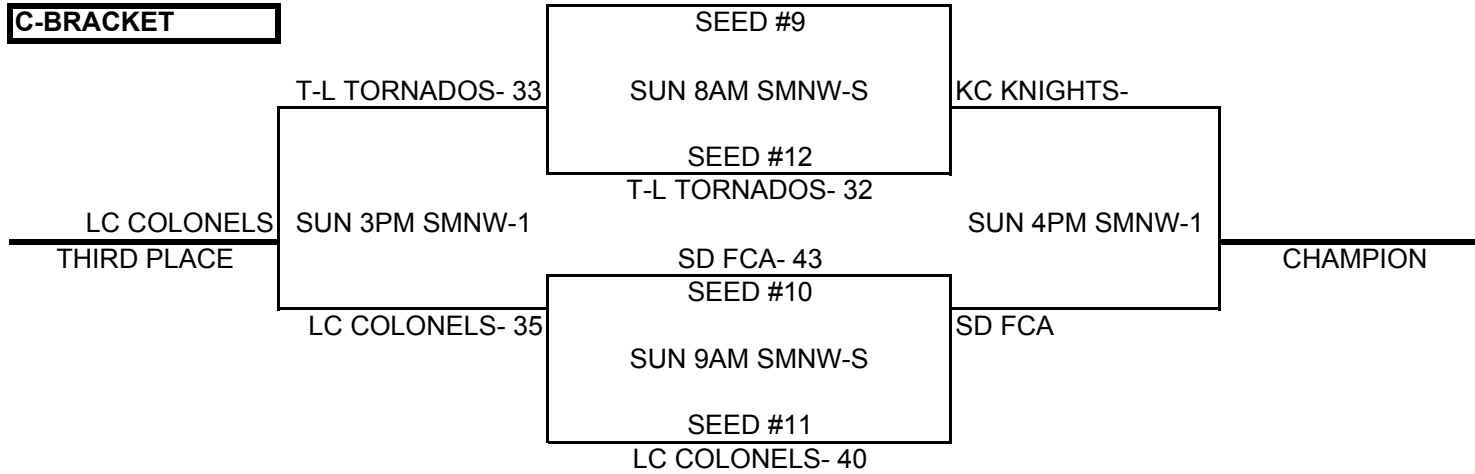

KC PREMIERE MAYB TOURNAMENT

8TH GRADE BOYS DIVISION

A-BRACKET

B-BRACKET

C-BRACKET