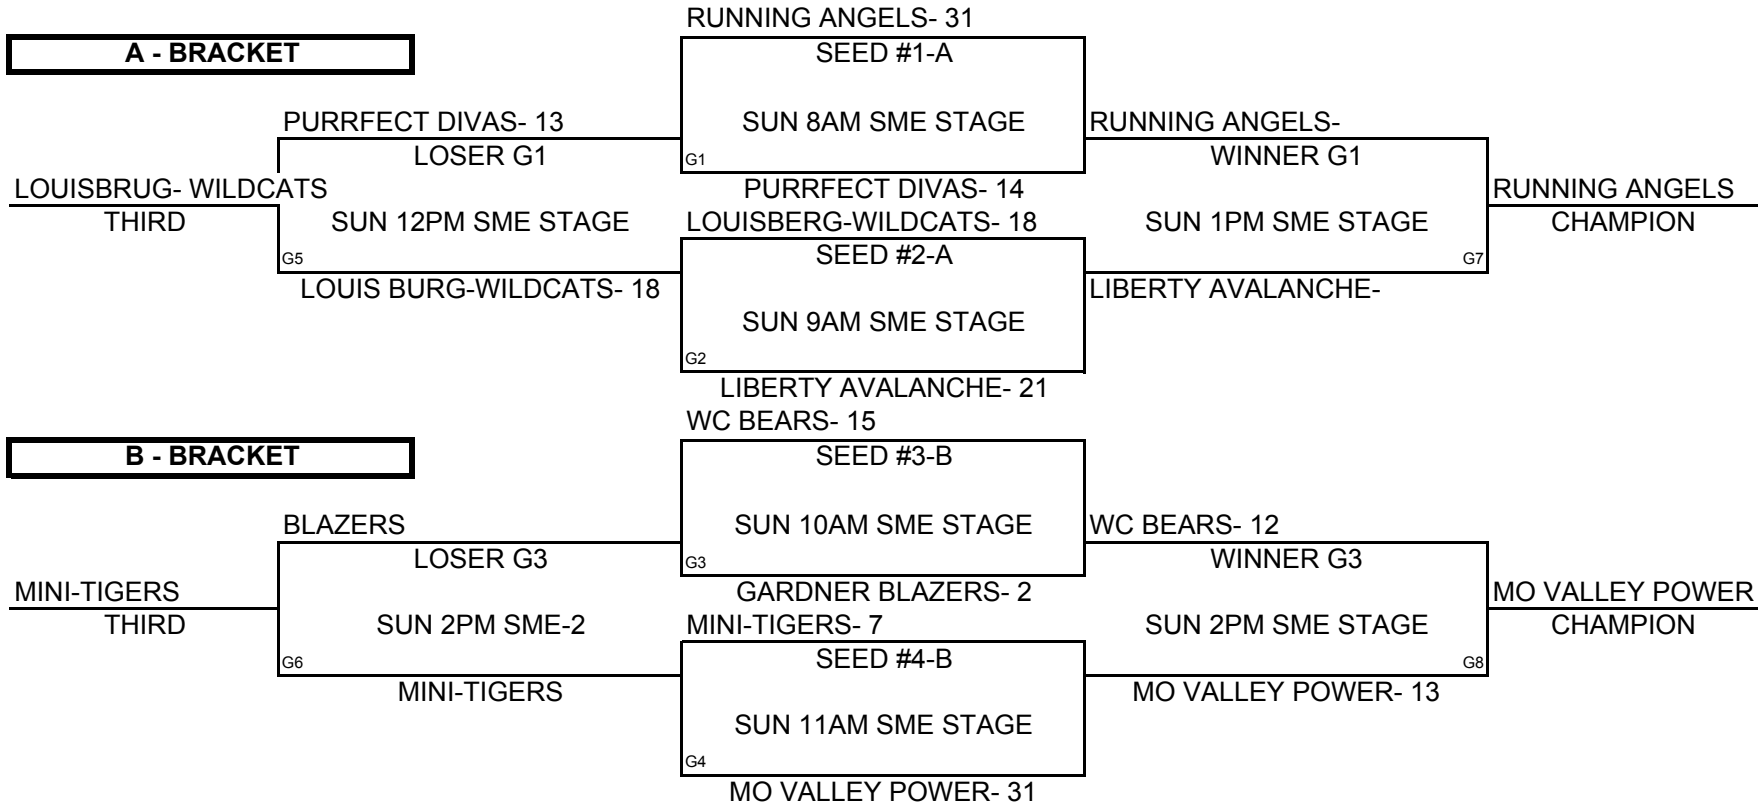

### CHAMPIONSHIP ROUND

NOTE: TIE BREAKER  
 1 - HEAD TO HEAD  
 2 - POINT SPREAD (MAX. 15 POINTS)  
 3 - DEF. POINTS ALLOWED