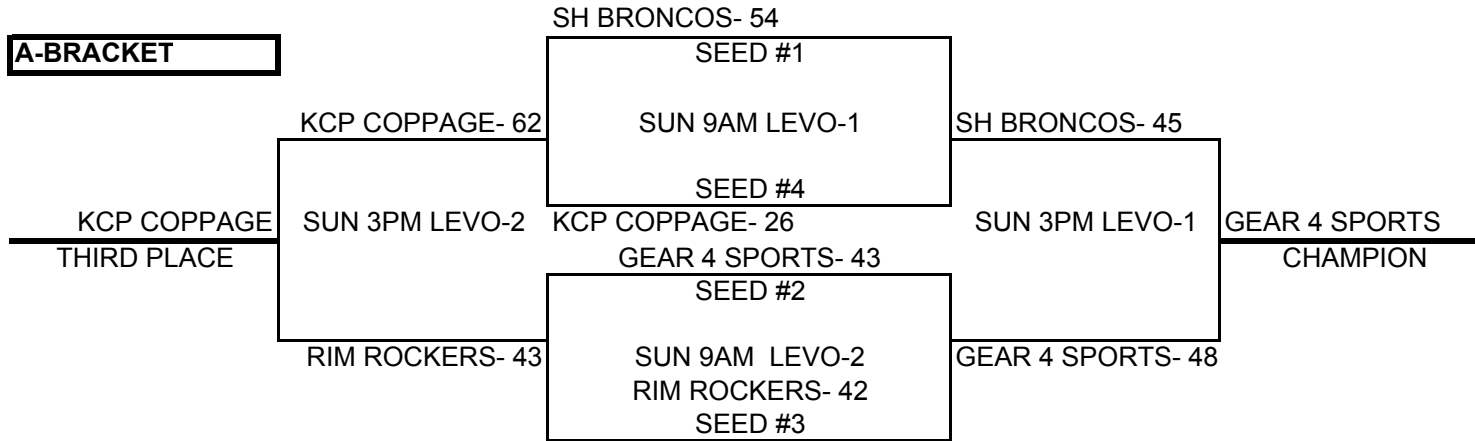

KC PREMIERE MAYB TOURNAMENT

7TH GRADE BOYS DIVISION

A-BRACKET