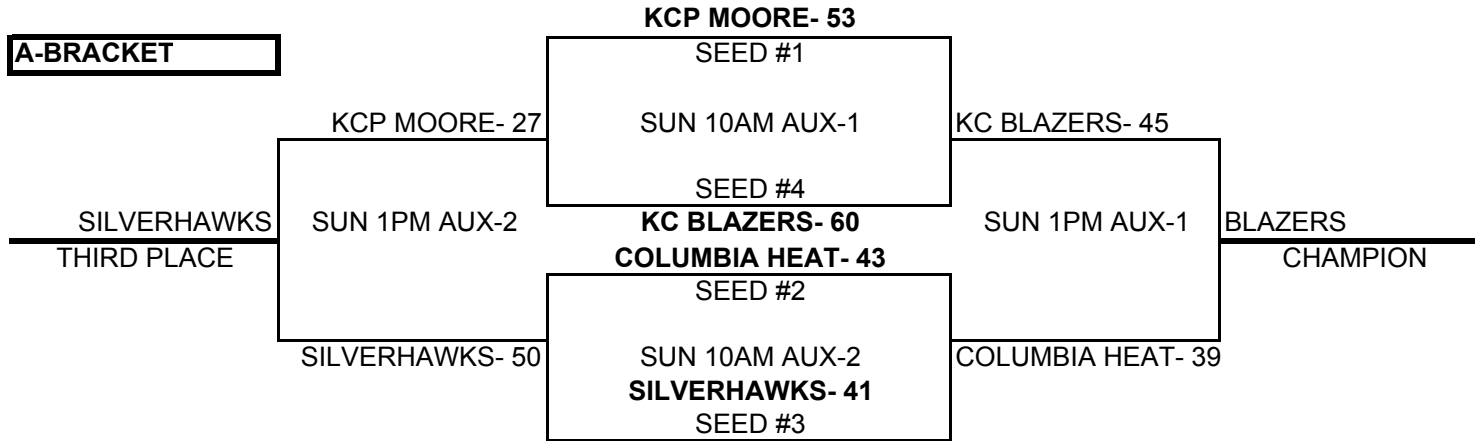

KC PREMIERE MAYB TOURNAMENT

9TH/10TH GRADE BOYS RED DIVISION

A-BRACKET