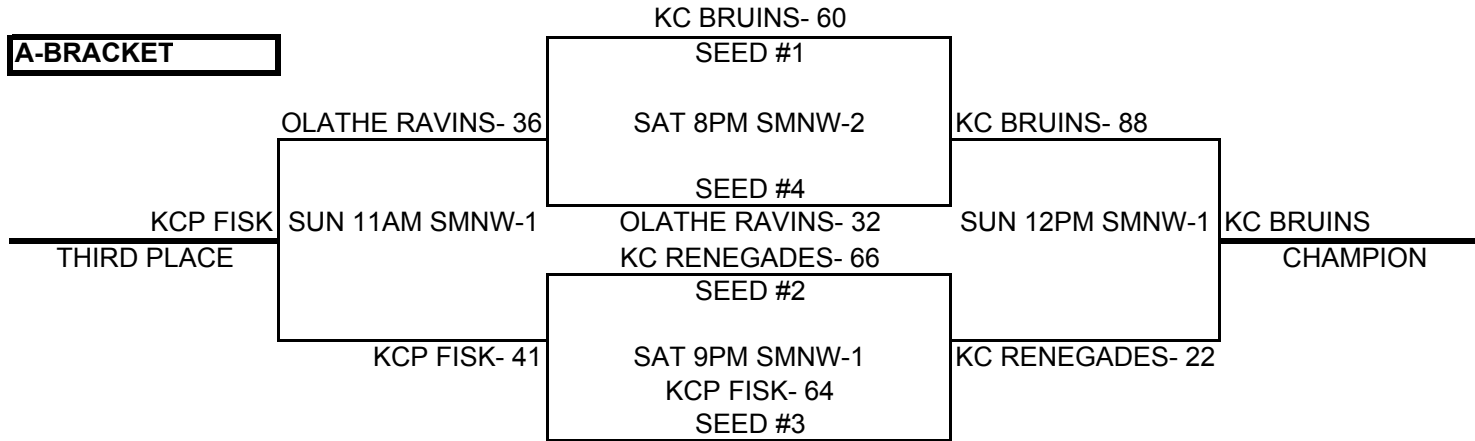

KC PREMIERE MAYB TOURNAMENT

8TH GRADE BOYS DIVISION

A-BRACKET