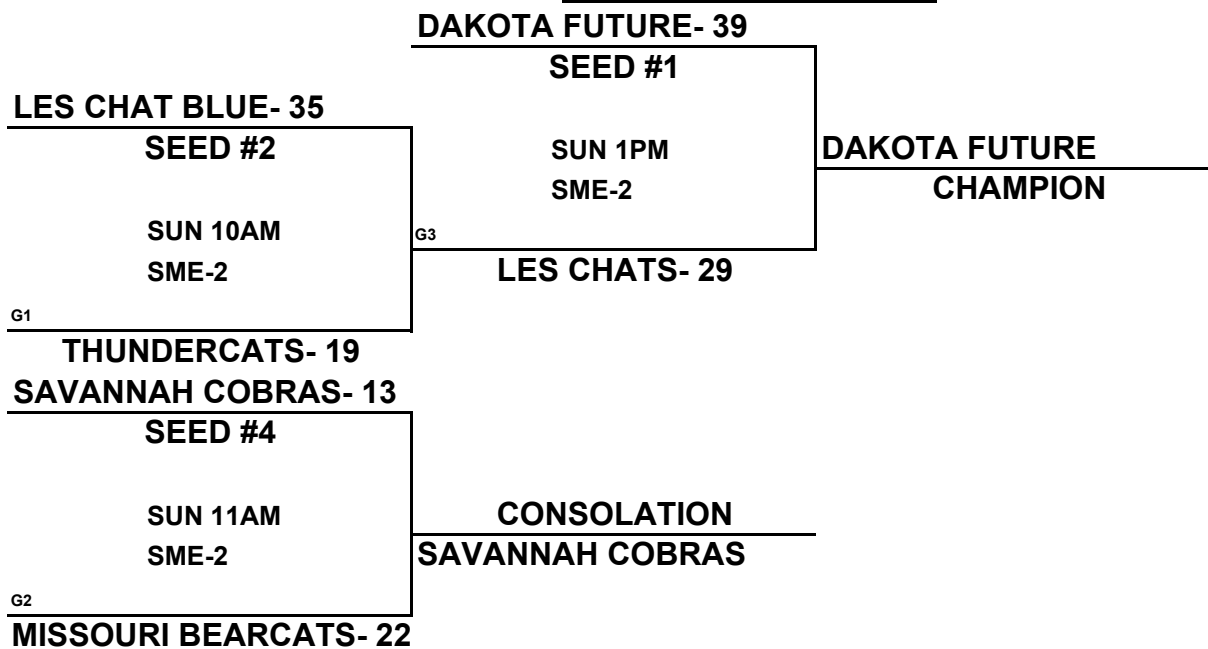

KC PREMIERE MAYB TOURNAMENT

6TH GRADE GIRLS DIVISION

(1)	LES CHATS (BLUE)-KC
(2)	THUNDERCATS
(3)	DAKOTA FUTURE
(4)	MISSOURI SWOOSH
(5)	SAVANNAH COBRAS

<u>WINS</u>	<u>LOSSES</u>
III	I
I	II
IIII	
	IIII
I	II

SCHEDULE

1	VS	2	15-0	FRI	7PM	SME-2
3	VS	4	51-24	SAT	8AM	SME-STAGE
1	VS	5	35-17	SAT	9AM	SME-STAGE
2	VS	3	23-44	SAT	11AM	SME-2
4	VS	5	20-43	SAT	12PM	SME-2
1	VS	3	19-40	SAT	3PM	SME-2
2	VS	4	39-18	SAT	4PM	SME-2
3	VS	5	39-25	SAT	7PM	SME-2
1	VS	4	50-20	SAT	8PM	SME-2
2	VS	5		SAT	9PM	SME-2

CHAMPIONSHIP ROUND

NOTE: TIE BREAKERS

1 - HEAD TO HEAD

2 - POINT SPREAD (MAX 15 POINTS)

3 - DEF. POINTS ALLOWED