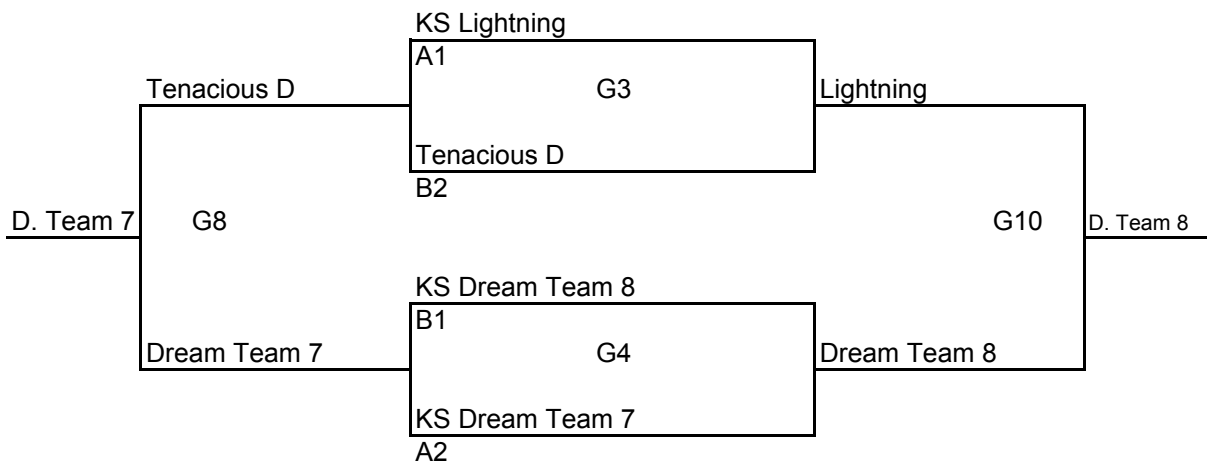

7/8 GIRLS BRACKETS

Bracket A