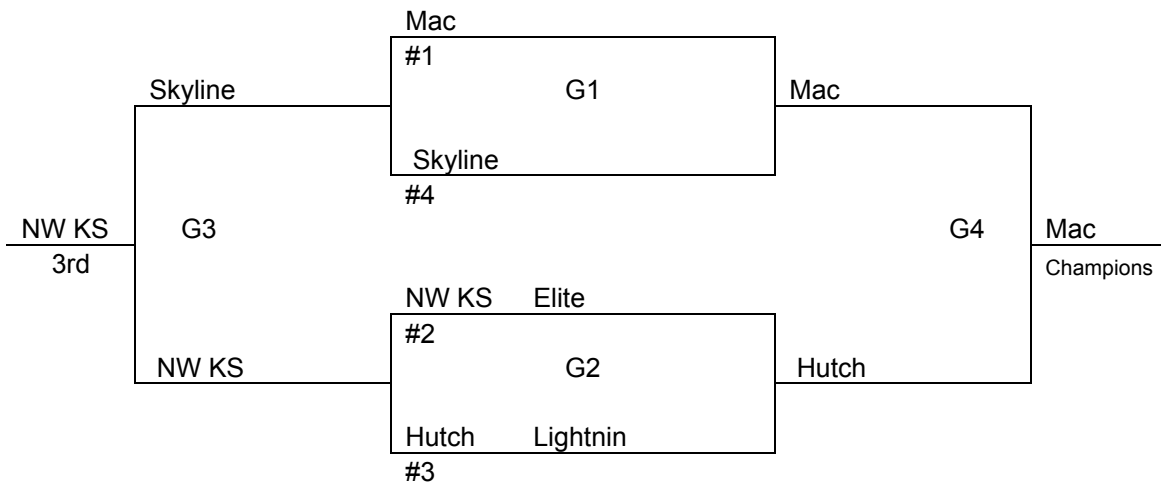

### 3-4 GIRLS

Four teams. Records in pool play will determine seeding in tournament. In case of tie in pool play, formula used by MAYB will be used to break tie. Games played at Kingman Middle School.

1. Pratt Green Machine
2. Andover
3. The Wichita Storm
4. Hesston Swathers

<i>Friday</i>	<i>Saturday</i>
5:00 p.m. 1-3	8:00 a.m.
6:00 2-4	9:00
7:00	10:00
8:00 3-4	11:00 1-4
9:00 1-2	12:00 p.m. 2-3
10:00	1:00
	2:00
	3:30 G1
	4:30 G2
	5:30
	6:30 G3
	7:30 G4
	8:30

## 5 GIRLS

Four teams. Records in pool play will determine seeding in tournament. In case of tie in pool play, formula used by MAYB will be used to break tie. Games played in Rubber Gymnasium in Norwich High School.

1. McPherson Pups
2. Skyline
3. Hutch Lightning
4. NW Kansas Elite

<i>Friday</i>		<i>Saturday</i>	
5:00 p.m.	2-3	8:00 a.m.	
6:00	1-4	9:00	
7:00		10:00	
8:00	1-3	11:00	
9:00 p.m.	2-4	12:00 p.m.	
10:00		1:00	1-2
		2:00	3-4
		3:30	
		4:30	G1
		5:30	G2
		6:30	
		7:30	G3
		8:30	G4