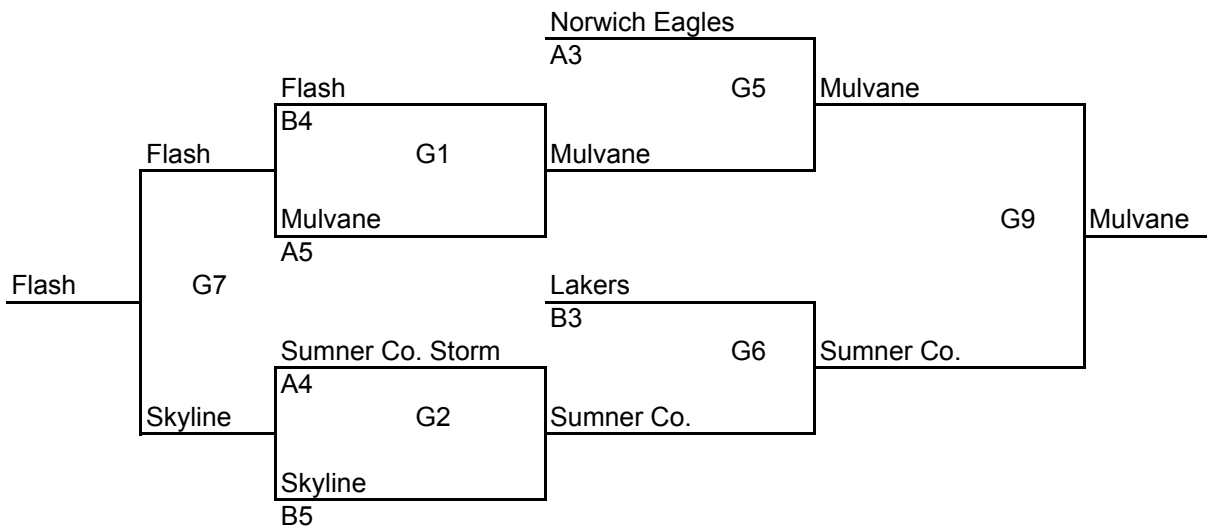

### Final Results

- 1<sup>st</sup>-WSC Tornado's – 5-0
- 2<sup>nd</sup>-Wichita Aces – 4-1
- 3<sup>rd</sup>-KS Dream Team – 3-2
- 4<sup>th</sup>-Newton Lady Railers – 2-3
- 5<sup>th</sup>-Wichita Heat – 1-4
- 6<sup>th</sup>-Super Swishes – 0-5

**7/8 GIRLS BRACKETS**

Bracket A

Bracket B

**9/10 GIRLS BRACKET**

## 11/12 GIRLS

Four teams. Records in pool play will determine seeding in tournament. In case of tie in pool play, formula used by MAYB will be used to break tie. Games played at Kingman High School New Gym.