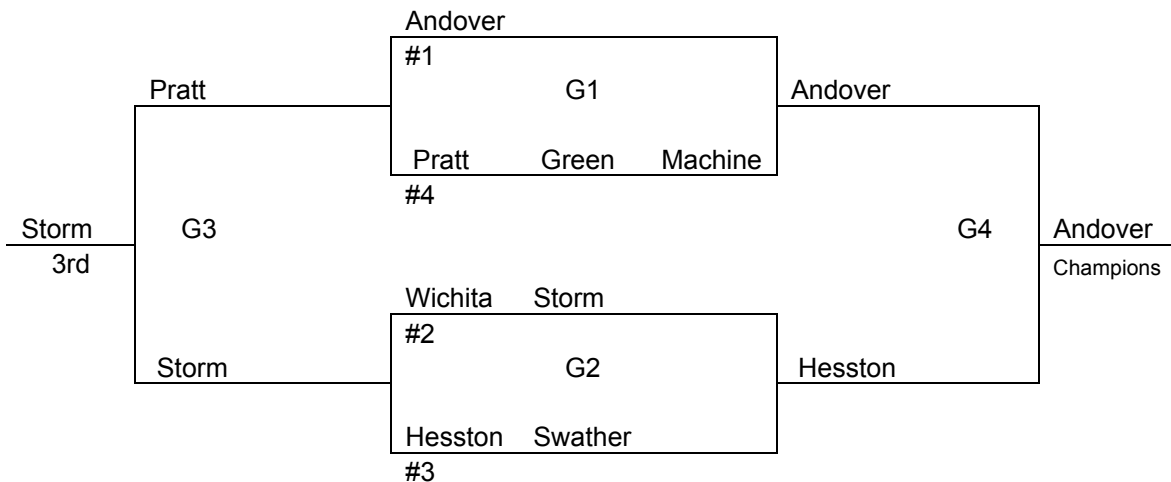

3-4 GIRLS

Four teams. Records in pool play will determine seeding in tournament. In case of tie in pool play, formula used by MAYB will be used to break tie. Games played at Kingman Middle School.

1. Pratt Green Machine
2. Andover
3. The Wichita Storm
4. Hesston Swathers

<i>Friday</i>	<i>Saturday</i>
5:00 p.m. 1-3	8:00 a.m.
6:00 2-4	9:00
7:00	10:00
8:00 3-4	11:00 1-4
9:00 1-2	12:00 p.m. 2-3
10:00	1:00
	2:00
	3:30 G1
	4:30 G2
	5:30
	6:30 G3
	7:30 G4
	8:30