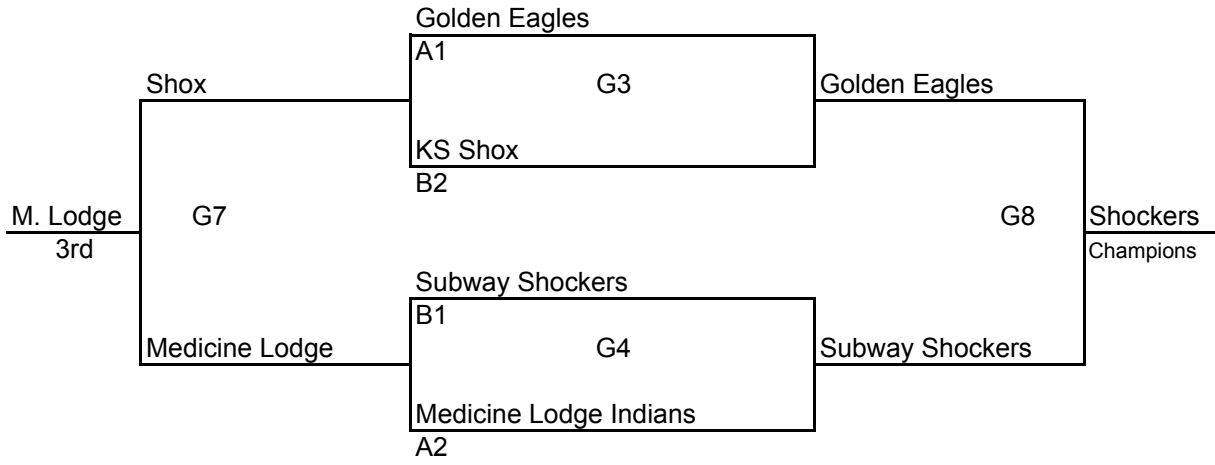

9-10 BOYS BRACKETS

Bracket A