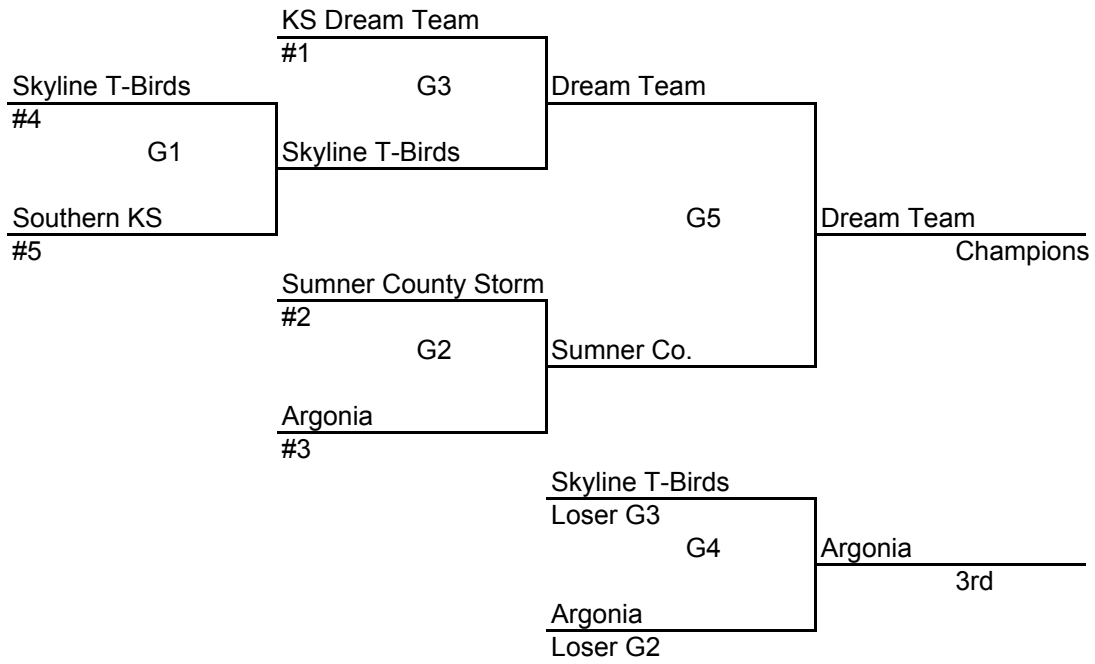

**7/8 GIRLS BRACKETS**

Bracket A

Bracket B

**9/10 GIRLS BRACKET**

## 11/12 GIRLS

Four teams. Records in pool play will determine seeding in tournament. In case of tie in pool play, formula used by MAYB will be used to break tie. Games played at Kingman High School New Gym.