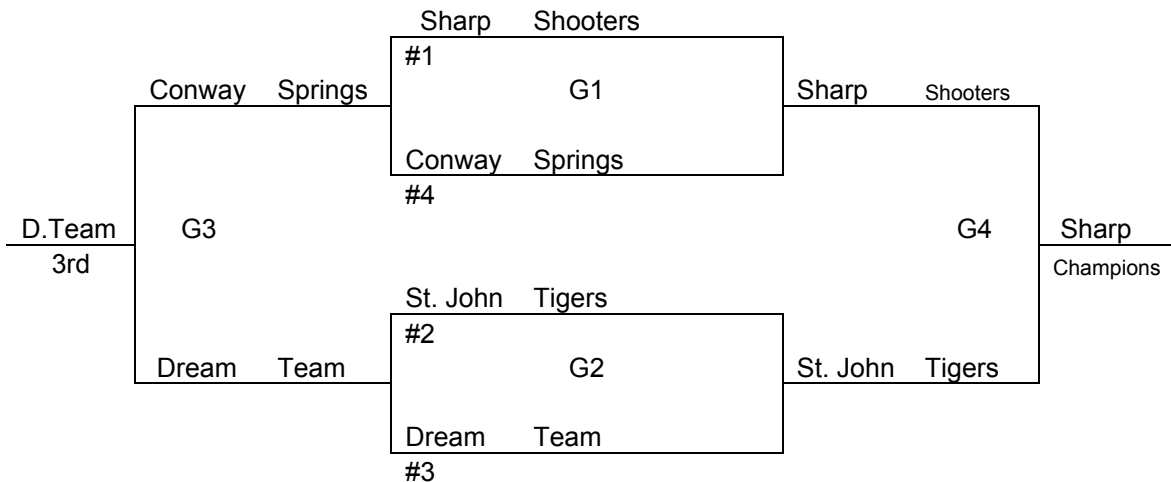

11/12 GIRLS

Four teams. Records in pool play will determine seeding in tournament. In case of tie in pool play, formula used by MAYB will be used to break tie. Games played at Kingman High School New Gym.

1. KS Dream Team
2. Sharp Shooters
3. St. John Tigers
4. Conway Springs Lady Cardinals

<i>Saturday</i>		<i>Sunday</i>	
8:00 a.m.	2-4	8:00 a.m.	G1
9:00	1-3	9:00	G2
10:00		10:00	
11:00		11:00	
12:00 p.m.	1-4	12:00 p.m.	G3
1:00	2-3	1:00	G4
2:00		2:00	
3:30		3:00	
4:30			
5:30			
6:30	1-2		
7:30	3-4