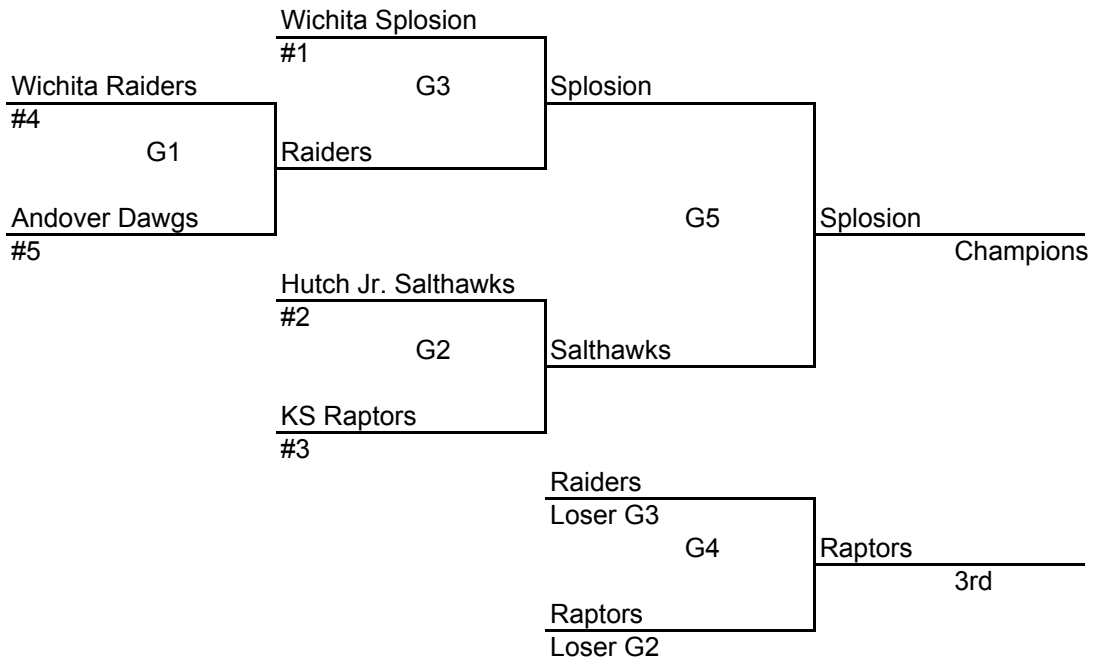

6 BOYS BRACKET