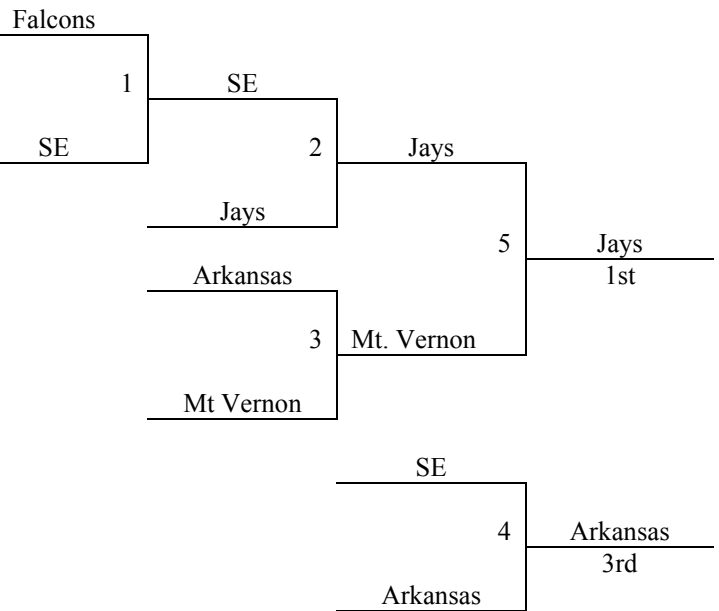

Cape Girardeau, MO  
 June 15-17, 2007  
 5<sup>th</sup>/6<sup>th</sup> Boys

<b>Pool A</b>	<b>W</b>	<b>L</b>
1. Arkansas Jammers	III	I
2. Mt. Vernon II	II	II
3. So. Il Falcons	I	III
4. Twin City Jays – MO	III	
5. SE Wildcats		III

All Teams to Bracket

Friday	FGBC	J Jr H 2	JHS
5:00			
6:00			
7:00			
8:00		1-5	
9:00			
<b>Saturday</b>			
8:00			
9:00		3-5	
10:00		1-4	
11:00			
12:00			2-5
1:00			1-3
2:00			
3:00	2-4		
4:00			
5:00	1-2		
6:00	3-4		
7:00			
8:00	2-3		
9:00	4-5		
<b>Sunday</b>			
8:00			
9:00		G1	G3
10:00			
11:00		G2	
12:00			
1:00			
2:00	G4		
3:00	G5		
4:00			
5:00			
6:00			

Cape Girardeau, MO  
 June 15-17, 2007  
 8<sup>th</sup> Boys

<u>Pool A</u>	<u>W</u>	<u>L</u>
1. Arkansas Heat	III	
2. AZ Wildcats		III
3. Oran Eagles	I	III
4. Titans Basketball	III	I
5. SE Wildcats	II	II