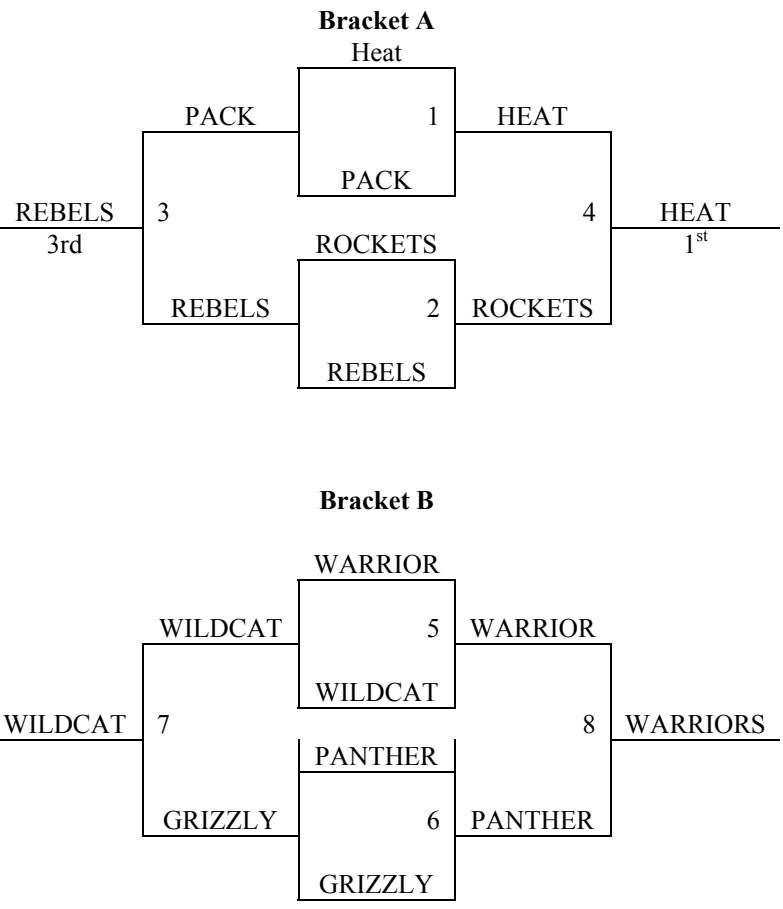

All Teams to Bracket

Friday	FGBC	J Jr H 2	JHS
5:00			
6:00			
7:00			
8:00		1-5	
9:00			
<b>Saturday</b>			
8:00			
9:00		3-5	
10:00		1-4	
11:00			
12:00			2-5
1:00			1-3
2:00			
3:00	2-4		
4:00			
5:00	1-2		
6:00	3-4		
7:00			
8:00	2-3		
9:00	4-5		
<b>Sunday</b>			
8:00			
9:00		G1	G3
10:00			
11:00		G2	
12:00			
1:00			
2:00	G4		
3:00	G5		
4:00			
5:00			
6:00			

All Teams to Bracket

Friday	JHS	Sax 1	Sax 2
5:00			
6:00			
7:00		2-5	
8:00			
9:00		1-3	
<b>Saturday</b>			
8:00			
9:00		4-5	
10:00	2-3		
11:00	1-4		
12:00			
1:00			
2:00			3-5
3:00			2-4
4:00			1-5
5:00			3-4
6:00			
7:00			1-2
8:00			
9:00			
<b>Sunday</b>			
8:00			
9:00		G1	
10:00	G3		
11:00	G2		
12:00			
1:00	G4		
2:00	G5		
3:00			
4:00			
5:00			
6:00			

Top 2 teams in each pool to bracket A. Others to Bracket B.

Friday	J Jr Hi 1	JHS	Sax 1	Sax 2
5:00				
6:00				
7:00				
8:00				
9:00				
Saturday				
8:00		6-8		
9:00		5-7		
10:00	1-4			
11:00	2-3			
12:00				
1:00				
2:00		1-3	5-6	
3:00		2-4	7-8	
4:00				
5:00				
6:00				
7:00	3-4	5-8		
8:00	1-2	6-7		
9:00				
Sunday				
8:00				
9:00	G5			
10:00	G6		G1	
11:00			G2	
12:00				
1:00				
2:00	G7			
3:00	G8			
4:00		G3		
5:00		G4		
6:00				