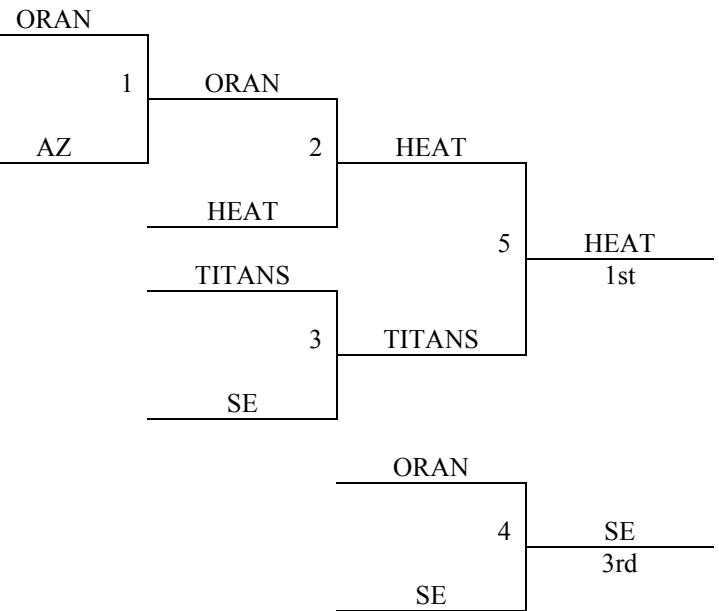

Cape Girardeau, MO
June 15-17, 2007
8th Boys

<u>Pool A</u>	<u>W</u>	<u>L</u>
1. Arkansas Heat	III	
2. AZ Wildcats		III
3. Oran Eagles	I	III
4. Titans Basketball	III	I
5. SE Wildcats	II	II

All Teams to Bracket

Friday	JHS	Sax 1	Sax 2
5:00			
6:00			
7:00		2-5	
8:00			
9:00		1-3	
Saturday			
8:00			
9:00		4-5	
10:00	2-3		
11:00	1-4		
12:00			
1:00			
2:00			3-5
3:00			2-4
4:00			1-5
5:00			3-4
6:00			
7:00			1-2
8:00			
9:00			
Sunday			
8:00			
9:00		G1	
10:00	G3		
11:00	G2		
12:00			
1:00	G4		
2:00	G5		
3:00			
4:00			
5:00			
6:00