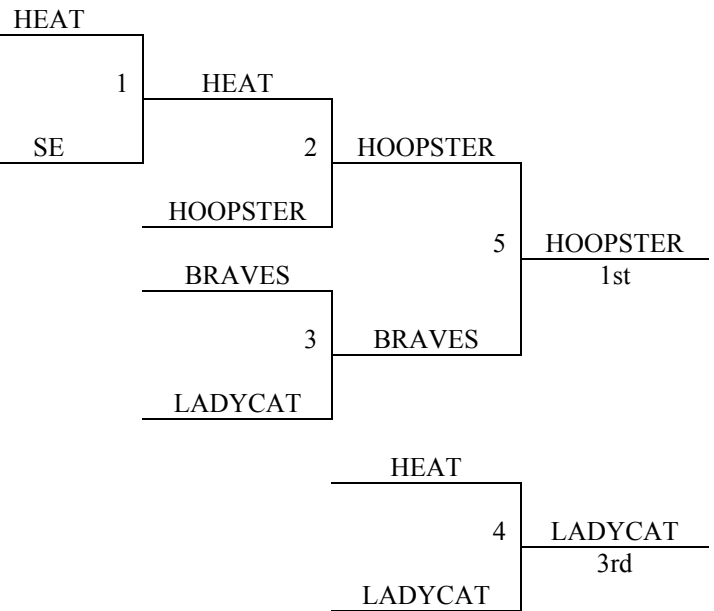

Cape Girardeau, MO
June 15-17, 2007
5/6th Grade Girls

Pool A	W	L
1. SE Wildcats		III
2. Fredericktown Ladycats	II	II
3. SEMO Hoopsters	III	
4. St. Paul Lady Braves	III	I
5. Jackson MS Heat	I	III

All Teams to Bracket

Friday	FGBC	J Jr Hi 2	
5:00			
6:00		2-4	
7:00		1-5	
8:00			
9:00			
Saturday			
8:00	1-4		
9:00	3-5		
10:00			
11:00		1-2	
12:00		3-4	
1:00			
2:00			
3:00		1-3	
4:00		2-5	
5:00			
6:00		4-5	
7:00		2-3	
8:00			
9:00			
Sunday			
8:00			
9:00			
10:00		G1	
11:00			
12:00			
1:00	G3	G2	
2:00			
3:00			
4:00	G4		
5:00	G5		
6:00