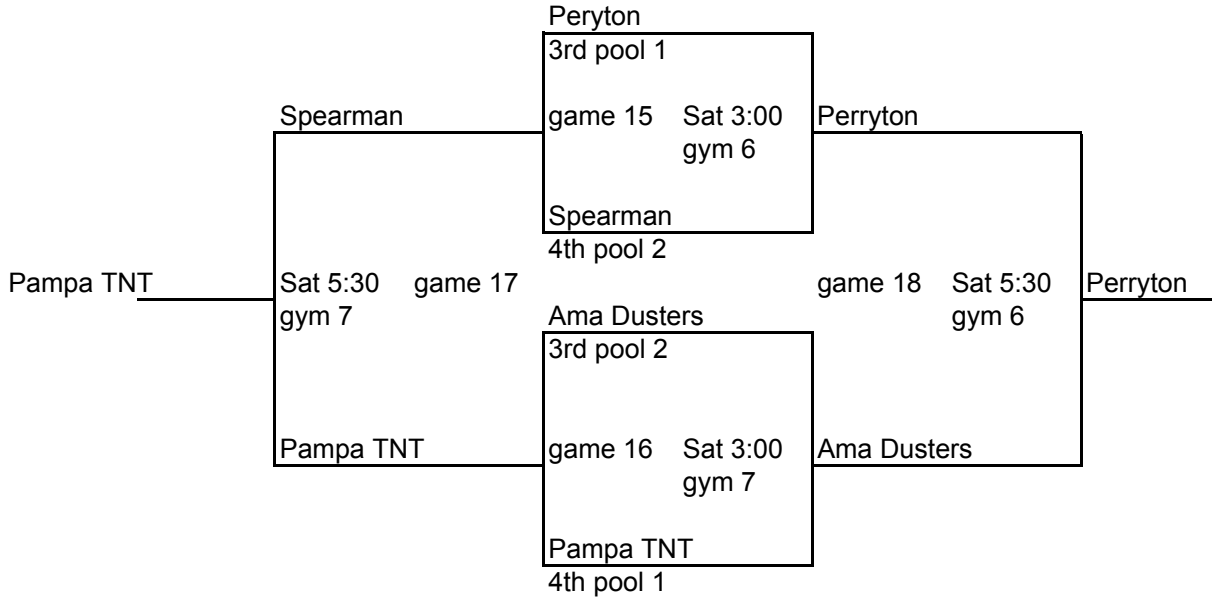

7th & 8th Boys

Bracket A

Bracket B