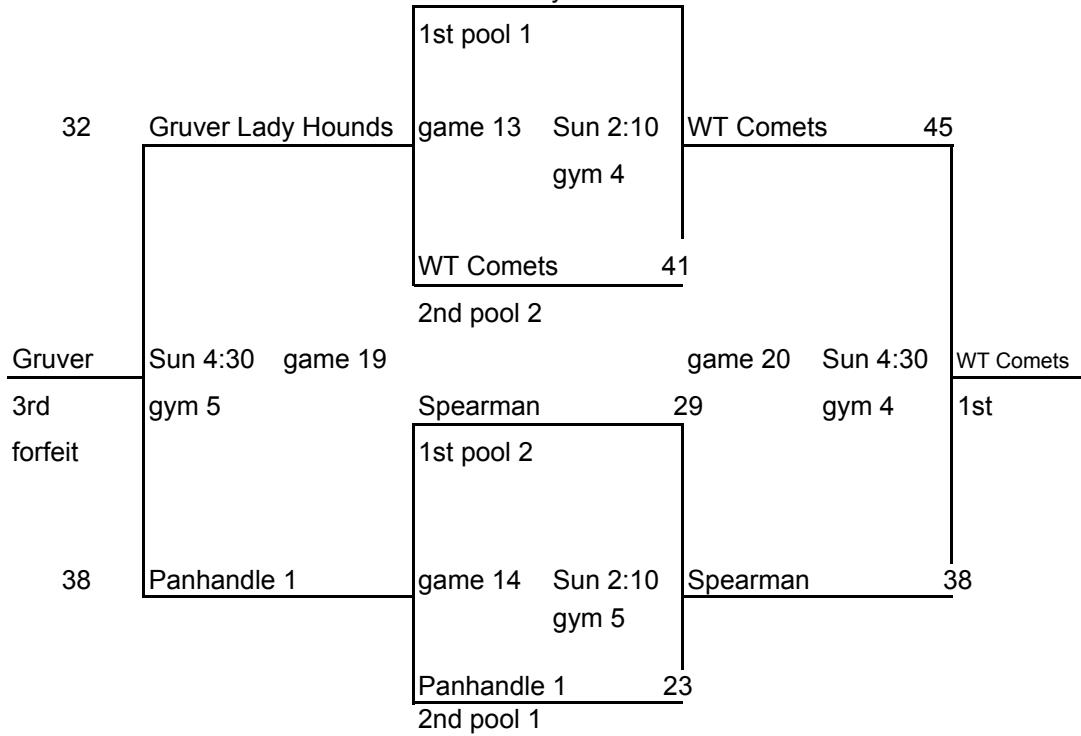

11th & 12th Girls

Pool 1

1. Claude
2. Panhandle 1
3. Gruver Lady Hounds
4. Perryton Rangerettes

Wins	Losses	
1	11	3rd
11	1	2nd
111		1st
	111	4th

Pool 2

5. Panhandle 2
6. Spearman Lynxettes
7. WT Comets
8. Amarillo Lady Longhorns

11th & 12th Girls

Bracket A

Gruver Lady Hounds 29

Bracket B

Claude

High School Boys

Pool 1

1. Amarillo Razorbacks
2. Spearman Purple
3. Perryton Regulators
4. Gruver Hounds