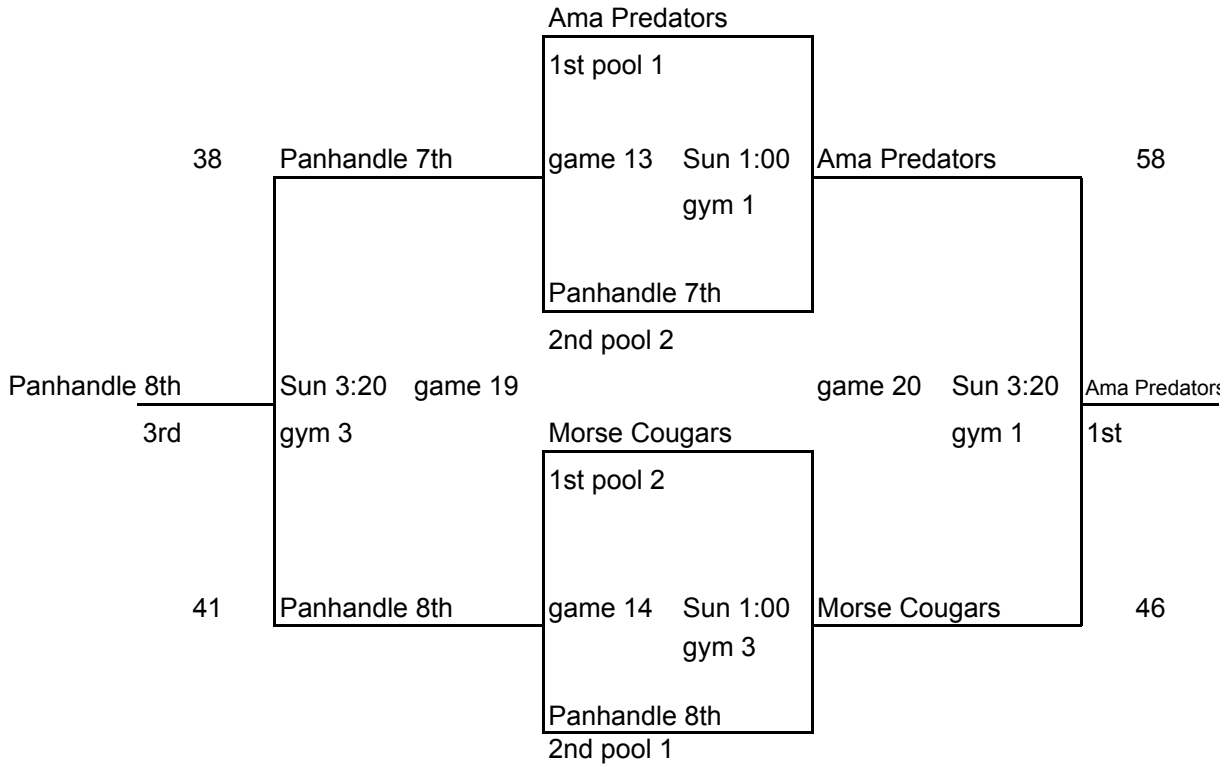

7th & 8th Boys

Bracket A