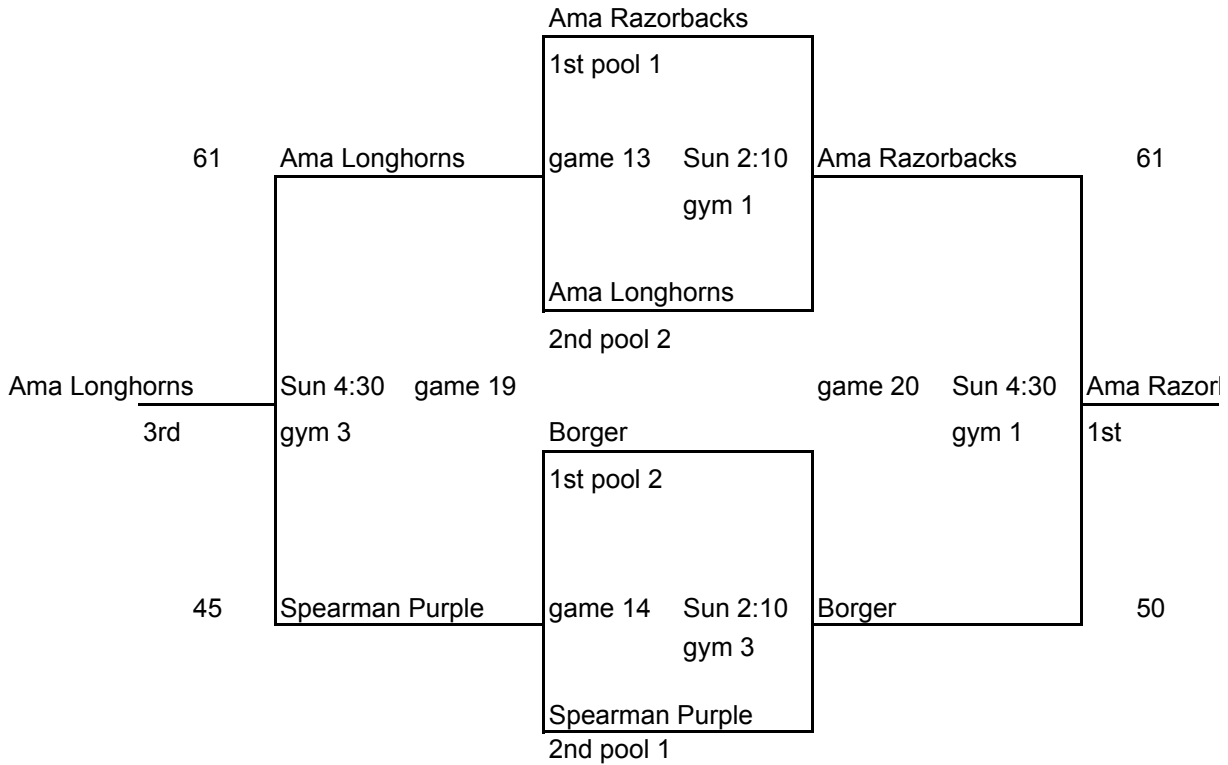

11th & 12th Girls

Bracket A

Gruver Lady Hounds 29

Bracket B

Claude

High School Boys

Pool 1

1. Amarillo Razorbacks
2. Spearman Purple
3. Perryton Regulators
4. Gruver Hounds

Wins	Losses
111	
11	1
	111
1	11

Pool 2

5. Borger
6. Amarillo Longhorns
7. Spearman White
8. Amarillo Huskies

Wins	Losses
111	
11	1
	111
1	11

Games	Teams	Day	Time	Gym
1	1 vs 2	Friday	7:55 PM	6
2	5vs 6	Friday	7:55 PM	7
3	3 vs 4	Friday	9:00 PM	6
4	7 vs 8	Friday	9:00 PM	7
5	1 vs 4	Saturday	9:30 AM	6
6	5 vs 8	Saturday	9:30 AM	7
7	6 vs 7	Saturday	10:30 AM	6
8	2 vs 3	Saturday	10:30 AM	7
9	2 vs 4	Saturday	1:00 PM	6
10	1 vs 3	Saturday	1:00 PM	7
11	5 vs 7	Saturday	2:00 PM	6
12	6 vs 8	Saturday	2:00 PM	7

High School Boys

Bracket A

Bracket B