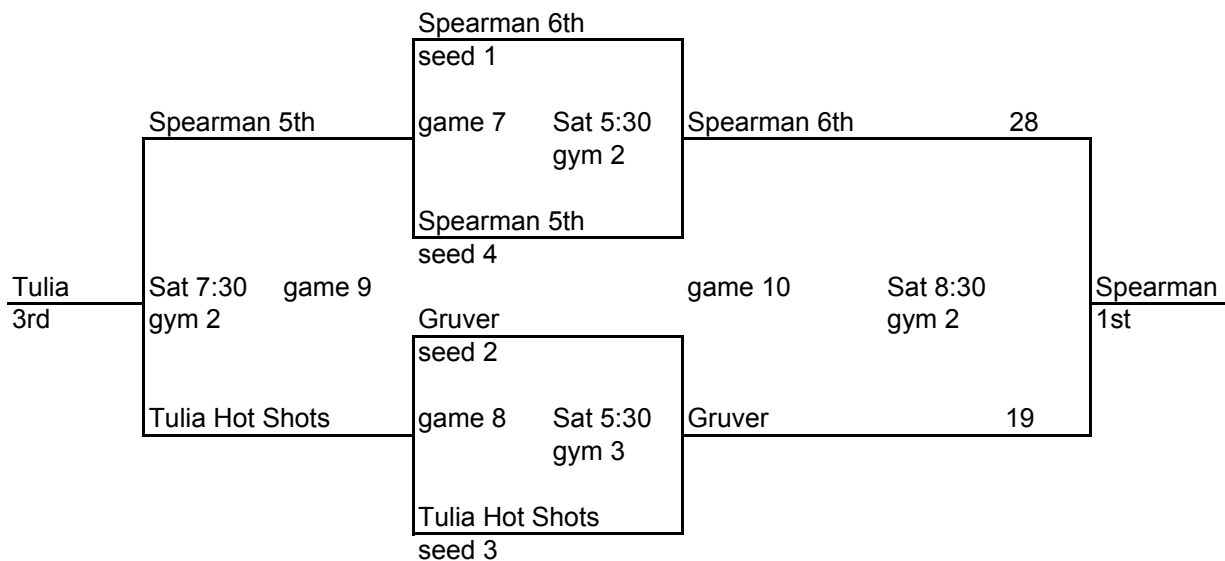

5th & 6th Girls

1. Spearman 6th
2. Tulia Hot Shots
3. Gruver
4. Spearman 5th

Wins	Losses
111	
1	11
11	1
	111

Games	Teams	Day	Time	Gym
1	1 vs 3	Friday	7:55 PM	2
2	2 vs 4	Friday	9:00 PM	2
3	1 vs 2	Saturday	9:30 AM	2
4	3 vs 4	Saturday	10:30 AM	2
5	2 vs 3	Saturday	1:00 PM	2
6	1 vs 4	Saturday	2:00 PM	2

7th Girls

	Wins	Losses	
1. Panhandle	111	11	3rd
2. Amarillo TX Stampede	1	1111	
3. Texas Lady Thunder	111	11	4th
4. Gruver Lady Hounds		11111	
5. Panhandle OK Tornadoes	1111	1	2nd 1st
6. Perryton	1111	1	