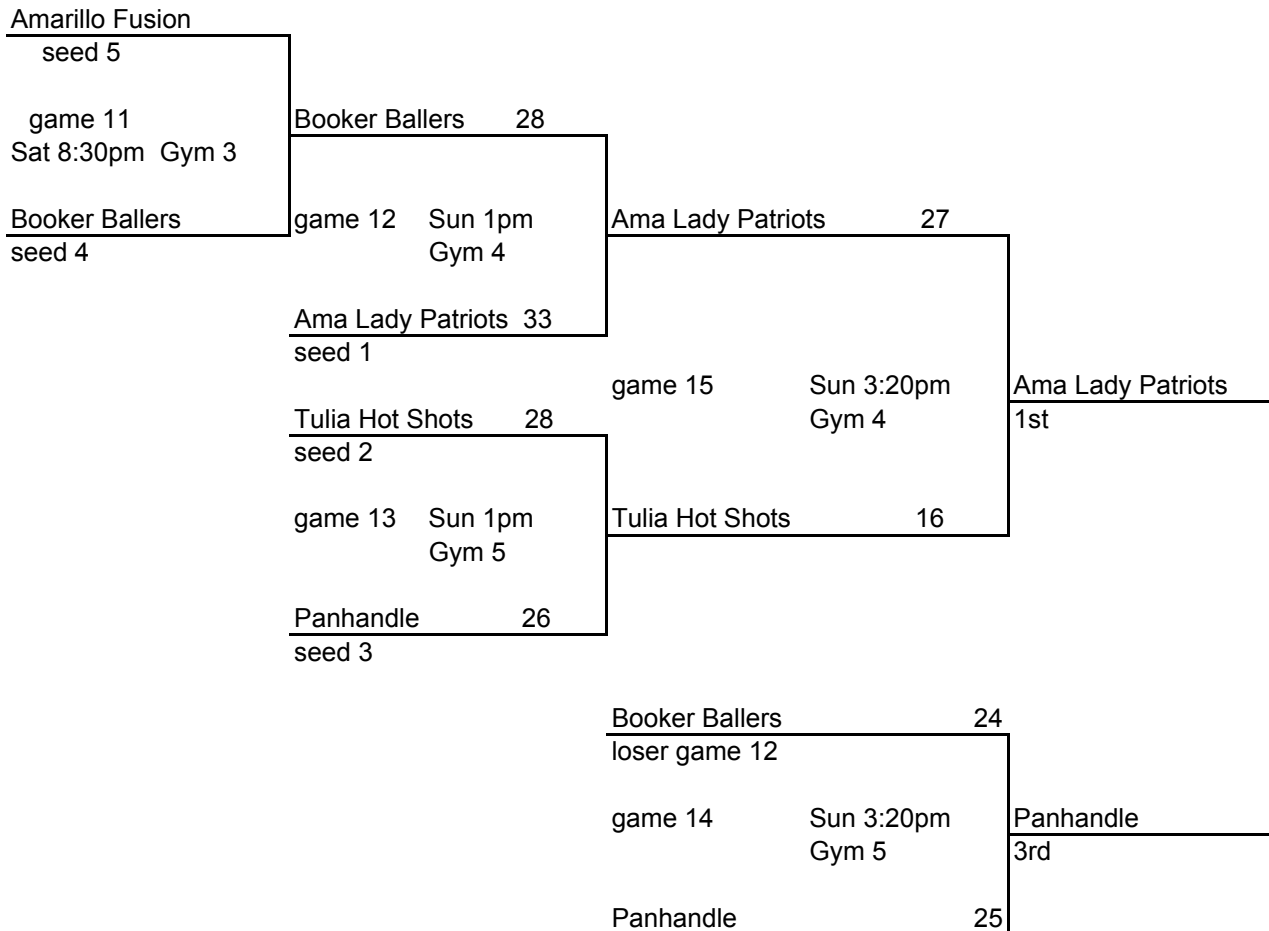

8th Girls

1. Panhandle
2. Booker Ballers
3. Tulia Hot Shots
4. Amarillo Lady Patriots
5. Amarillo Fusion

Wins	Losses
11	11
1	111
111	1
1111	
	1111

Games	Teams	Day	Time	Gym
1	3 vs 5	Friday	5:45 PM	3
2	1 vs 4	Friday	7:55 PM	5
3	2 vs 5	Friday	9:00 PM	5
4	2 vs 4	Saturday	10:30 AM	3
5	1 vs 3	Saturday	11:30 AM	1
6	1 vs 5	Saturday	2:00 PM	1
7	3 vs 4	Saturday	2:00 PM	3
8	1 vs 2	Saturday	4:00 PM	1
9	4 vs 5	Saturday	4:00 PM	3
10	2 vs 3	Saturday	6:30 PM	3