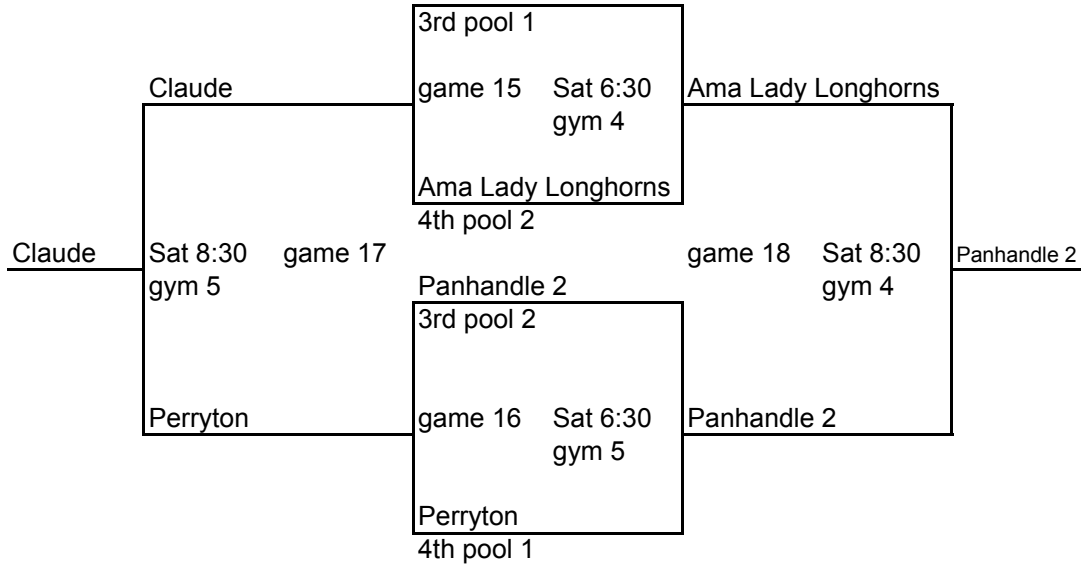

11th & 12th Girls

Pool 1

1. Claude
2. Panhandle 1
3. Gruver Lady Hounds
4. Perryton Rangerettes

Wins	Losses	
1	11	3rd
11	1	2nd
111		1st
	111	4th

Pool 2

5. Panhandle 2
6. Spearman Lynxettes
7. WT Comets
8. Amarillo Lady Longhorns

11th & 12th Girls

Bracket A

Gruver Lady Hounds 29

Bracket B

Claude

High School Boys

Pool 1

1. Amarillo Razorbacks
2. Spearman Purple
3. Perryton Regulators
4. Gruver Hounds

Wins	Losses
111	
11	1
	111
1	11

Pool 2

5. Borger
6. Amarillo Longhorns
7. Spearman White
8. Amarillo Huskies

Wins	Losses
111	
11	1
	111
1	11

Games	Teams	Day	Time	Gym
1	1 vs 2	Friday	7:55 PM	6
2	5vs 6	Friday	7:55 PM	7
3	3 vs 4	Friday	9:00 PM	6
4	7 vs 8	Friday	9:00 PM	7
5	1 vs 4	Saturday	9:30 AM	6
6	5 vs 8	Saturday	9:30 AM	7
7	6 vs 7	Saturday	10:30 AM	6
8	2 vs 3	Saturday	10:30 AM	7
9	2 vs 4	Saturday	1:00 PM	6
10	1 vs 3	Saturday	1:00 PM	7
11	5 vs 7	Saturday	2:00 PM	6
12	6 vs 8	Saturday	2:00 PM	7