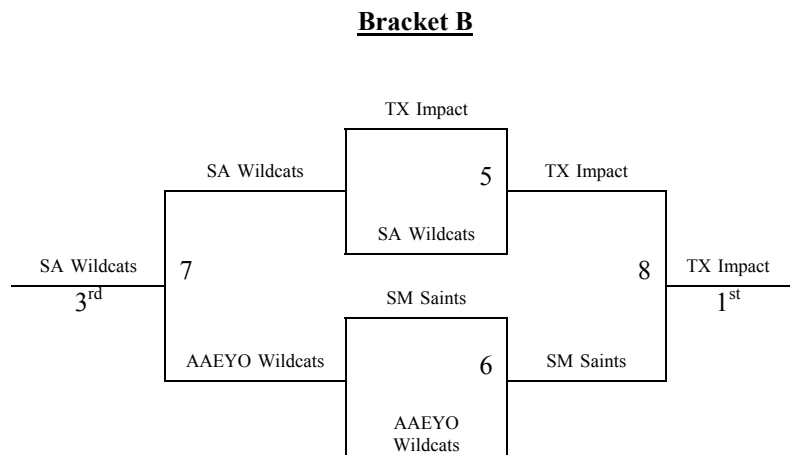

San Marcos Regional Championships  
 June 15-17, 2007  
 6<sup>th</sup> Grade Boys  
 Big 8 Division

Top 2 teams in each pool to Bracket A, others to Bracket B. Games played at Hays High School Red Gym and Texas State University, Strahan Coliseum. Directions posted at [www.mayb.com](http://www.mayb.com). Please Arrive 30 minutes prior to scheduled game time.

Pool A	W	L	Pool B	W	L
1. NB Ballers	3	0	5. Austin Energy	2	1
2. Texas Impact	1	2	6. San Marcos Saints	1	2
3. Austin Dawgs	2	1	7. Central TX Warriors	2	1
4. AAEO Wildcats	0	3	8. S.A. Wildcats	1	2

<u>Friday</u>	<u>Red1</u>	<u>Red2</u>	<u>101A</u>	<u>101B</u>
5:00	--	--	--	--
6:00	--	--	--	--
7:00	1-2	5-6	--	--
8:00	3-4	7-8	--	--
9:00	--	--	--	--
<b><u>Saturday</u></b>				
8:00	1-3	--	--	--
9:00	2-4	5-7	--	--
10:00	--	6-8	--	--
11:00	--	--	--	--
12:00	--	--	--	--
1:00	1-4	5-8	--	--
2:00	2-3	6-7	--	--
3:00	--	--	--	--
4:00	--	--	--	--
5:00	--	--	--	--
6:00	G1	G2	--	--
7:00	G5	G6	--	--
8:00	--	--	--	--
9:00	--	--	--	--
10:00	--	--	--	--
<b><u>Sunday</u></b>				
8:00	--	--	--	--
9:00	--	--	--	--
10:00	--	--	--	--
11:00	--	--	--	--
12:00	--	--	--	--
1:00	--	--	G7	--
2:00	--	--	G3	G8
3:00	--	--	G4	--

San Marcos Regional Championships  
 June 15-17, 2007  
 6<sup>th</sup> Grade Boys  
 Big 12 Division

Top 2 teams in each pool to Bracket A, others to Bracket B. Games played at Hays High School Red Gym. Directions posted at [www.mayb.com](http://www.mayb.com). Please Arrive 30 minutes prior to scheduled game time.

Pool A	W	L	Pool B	W	L	Pool C	W	L
1. BTK Kings	1	2	5. Hays Rebels	3	0	9. NB Avengers	3	0
2. S.A. Dawgs	3	0	6. TX Hustlers	2	1	10. HCA Hurricanes	2	1
3. TX Wings	1	2	7. Houston Kings	0	3	11. TX Stars	1	2
4. NB Shock	1	2	8. Poth Pirates	1	2	12. San Marcos Blue Devils	0	3