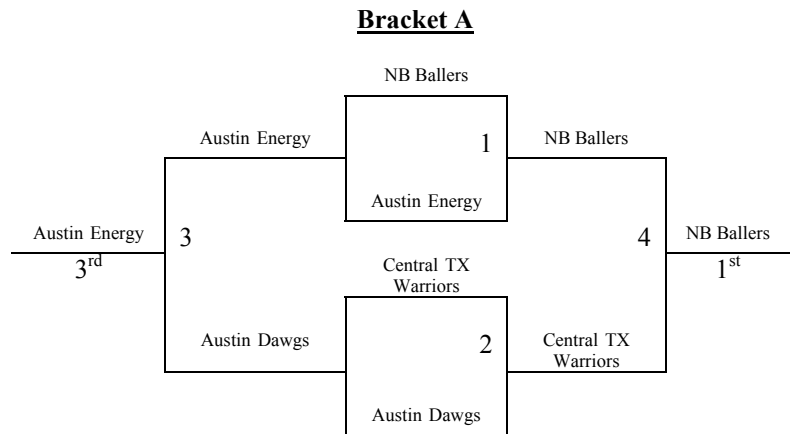

San Marcos Regional Championships  
 June 15-17, 2007  
 6<sup>th</sup> Grade Boys  
 Big 8 Division

Top 2 teams in each pool to Bracket A, others to Bracket B. Games played at Hays High School Red Gym and Texas State University, Strahan Coliseum. Directions posted at [www.mayb.com](http://www.mayb.com). Please Arrive 30 minutes prior to scheduled game time.

Pool A	W	L	Pool B	W	L
1. NB Ballers	3	0	5. Austin Energy	2	1
2. Texas Impact	1	2	6. San Marcos Saints	1	2
3. Austin Dawgs	2	1	7. Central TX Warriors	2	1
4. AAEO Wildcats	0	3	8. S.A. Wildcats	1	2

<u>Friday</u>	<u>Red1</u>	<u>Red2</u>	<u>101A</u>	<u>101B</u>
5:00	--	--	--	--
6:00	--	--	--	--
7:00	1-2	5-6	--	--
8:00	3-4	7-8	--	--
9:00	--	--	--	--
<b><u>Saturday</u></b>				
8:00	1-3	--	--	--
9:00	2-4	5-7	--	--
10:00	--	6-8	--	--
11:00	--	--	--	--
12:00	--	--	--	--
1:00	1-4	5-8	--	--
2:00	2-3	6-7	--	--
3:00	--	--	--	--
4:00	--	--	--	--
5:00	--	--	--	--
6:00	G1	G2	--	--
7:00	G5	G6	--	--
8:00	--	--	--	--
9:00	--	--	--	--
10:00	--	--	--	--
<b><u>Sunday</u></b>				
8:00	--	--	--	--
9:00	--	--	--	--
10:00	--	--	--	--
11:00	--	--	--	--
12:00	--	--	--	--
1:00	--	--	G7	--
2:00	--	--	G3	G8
3:00	--	--	G4	--

San Marcos Regional Championships  
 June 15-17, 2007  
 6<sup>th</sup> Grade Boys  
 Big 12 Division

Top 2 teams in each pool to Bracket A, others to Bracket B. Games played at Hays High School Red Gym. Directions posted at [www.mayb.com](http://www.mayb.com). Please Arrive 30 minutes prior to scheduled game time.