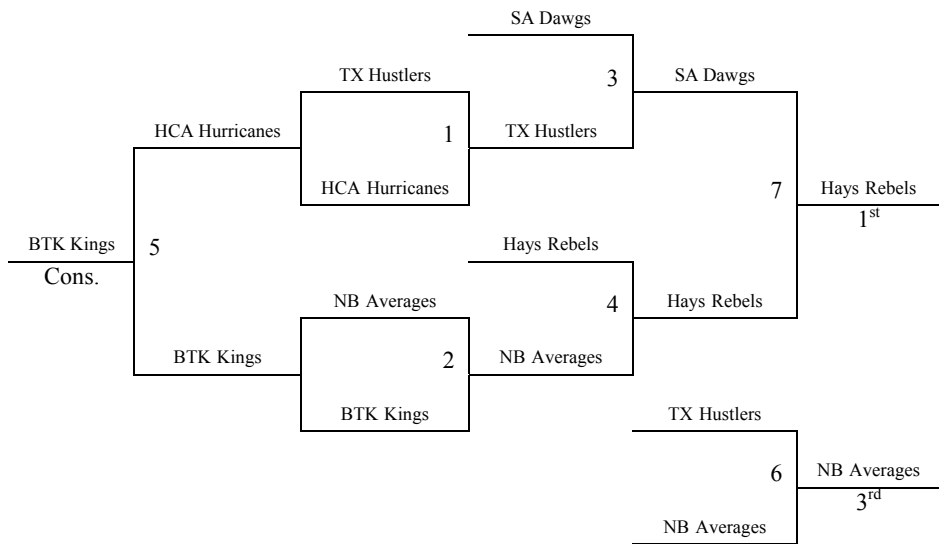

San Marcos Regional Championships
June 15-17, 2007
6th Grade Boys
Big 12 Division

Top 2 teams in each pool to Bracket A, others to Bracket B. Games played at Hays High School Red Gym. Directions posted at www.mayb.com. Please Arrive 30 minutes prior to scheduled game time.

Pool A	W	L	Pool B	W	L	Pool C	W	L
1. BTK Kings	1	2	5. Hays Rebels	3	0	9. NB Avengers	3	0
2. S.A. Dawgs	3	0	6. TX Hustlers	2	1	10. HCA Hurricanes	2	1
3. TX Wings	1	2	7. Houston Kings	0	3	11. TX Stars	1	2
4. NB Shock	1	2	8. Poth Pirates	1	2	12. San Marcos Blue Devils	0	3

<u>Friday</u>	<u>Red1</u>	<u>Red2</u>
5:00	--	--
6:00	5-6	2-3
7:00	--	--
8:00	--	--
9:00	9-10	2-4

<u>Saturday</u>		
8:00	--	1-3
9:00	--	--
10:00	7-8	--
11:00	11-12	1-4
12:00	5-7	6-8
1:00	--	--
2:00	--	--
3:00	9-11	10-12
4:00	1-2	3-4
5:00	5-8	6-7
6:00	--	--
7:00	--	--
8:00	9-12	10-11
9:00	--	--

<u>Sunday</u>		
8:00	G8	G9
9:00	G1	G2
10:00	G10	G11
11:00	G12	G5
12:00	G3	G4
1:00	G13	G14
2:00	G6	G7
3:00		

Bracket A