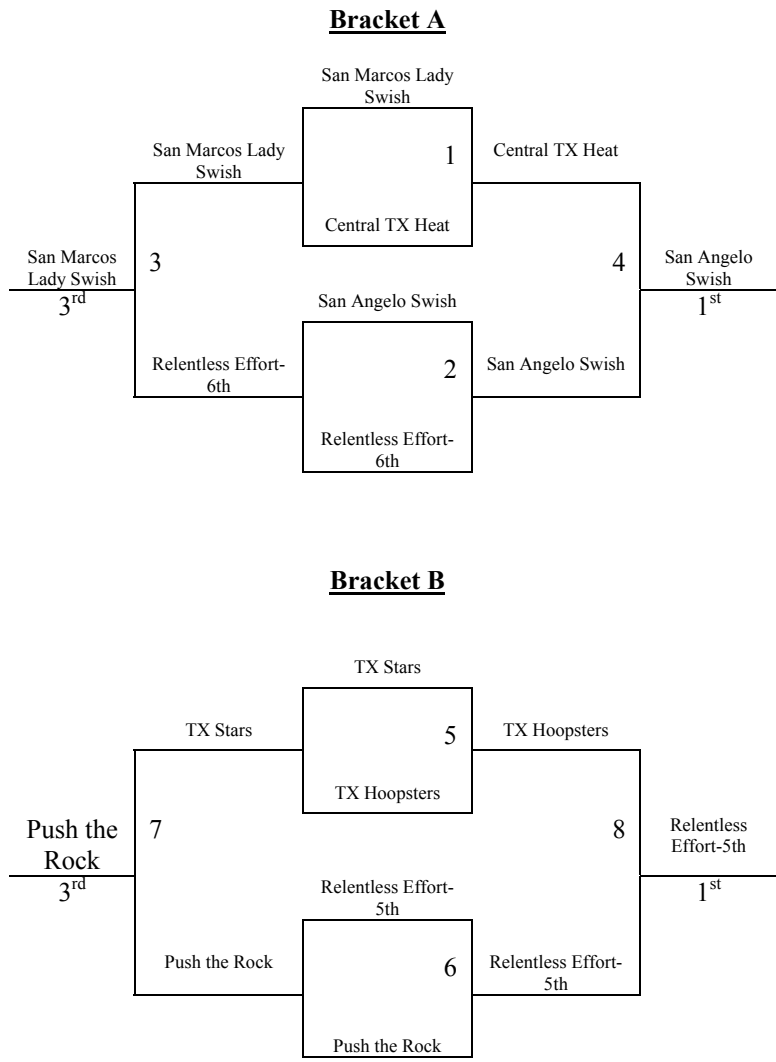

San Marcos Regional Championships
 June 15-17, 2007
 5th-6th Grade Girls
 Elite 8 Division

Top 2 teams in each pool to Bracket A, others to Bracket B. Games played at Texas State University, Strahan Coliseum. Directions posted at www.mayb.com. Please Arrive 30 minutes prior to scheduled game time.

Pool A	W	L	Pool B	W	L
1. Relentless Effort – 5 th	2	1	5. Relentless Effort – 6 th	1	2
2. Push the Rock	0	3	6. Central TX Heat	2	1
3. San Marcos Lady Swish	3	0	7. Texas Hoopstars	0	3
4. Texas Stars	1	2	8. San Angelo Swish	3	0

San Marcos Regional Championships
 June 15-17, 2007
 5th Grade Boys

Top 2 teams in each pool to Bracket A, others to Bracket B. Games played at Barton Middle School and TX State University, Strahan Coliseum. Directions posted at www.mayb.com. Please Arrive 30 minutes prior to scheduled game time.