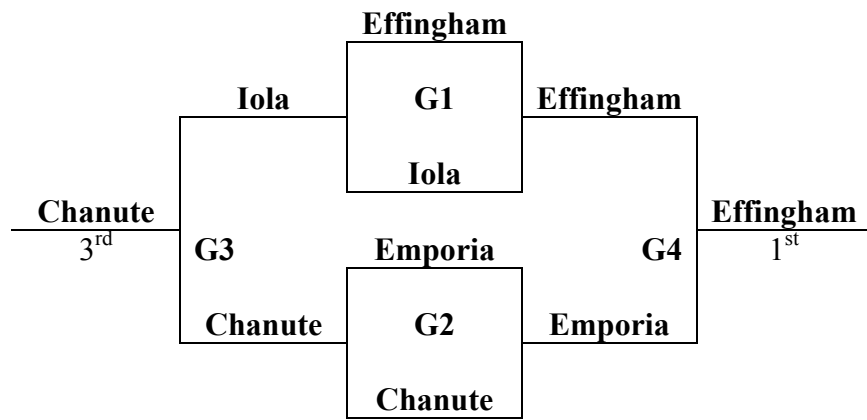

Sunday, July 17

G1* **9:00 am**
G2* **10:00 am**
G3* **11:00 am**
G4* **12:00 pm**

*** Played in High School South Gym**

**2007 Chanute MAYB
7-8 boys
NCCC
1000 S. Allen**

**ALL BRACKET PLAY WILL BE IN HIGH SCHOOL
SOUTH GYM!!!!!!**