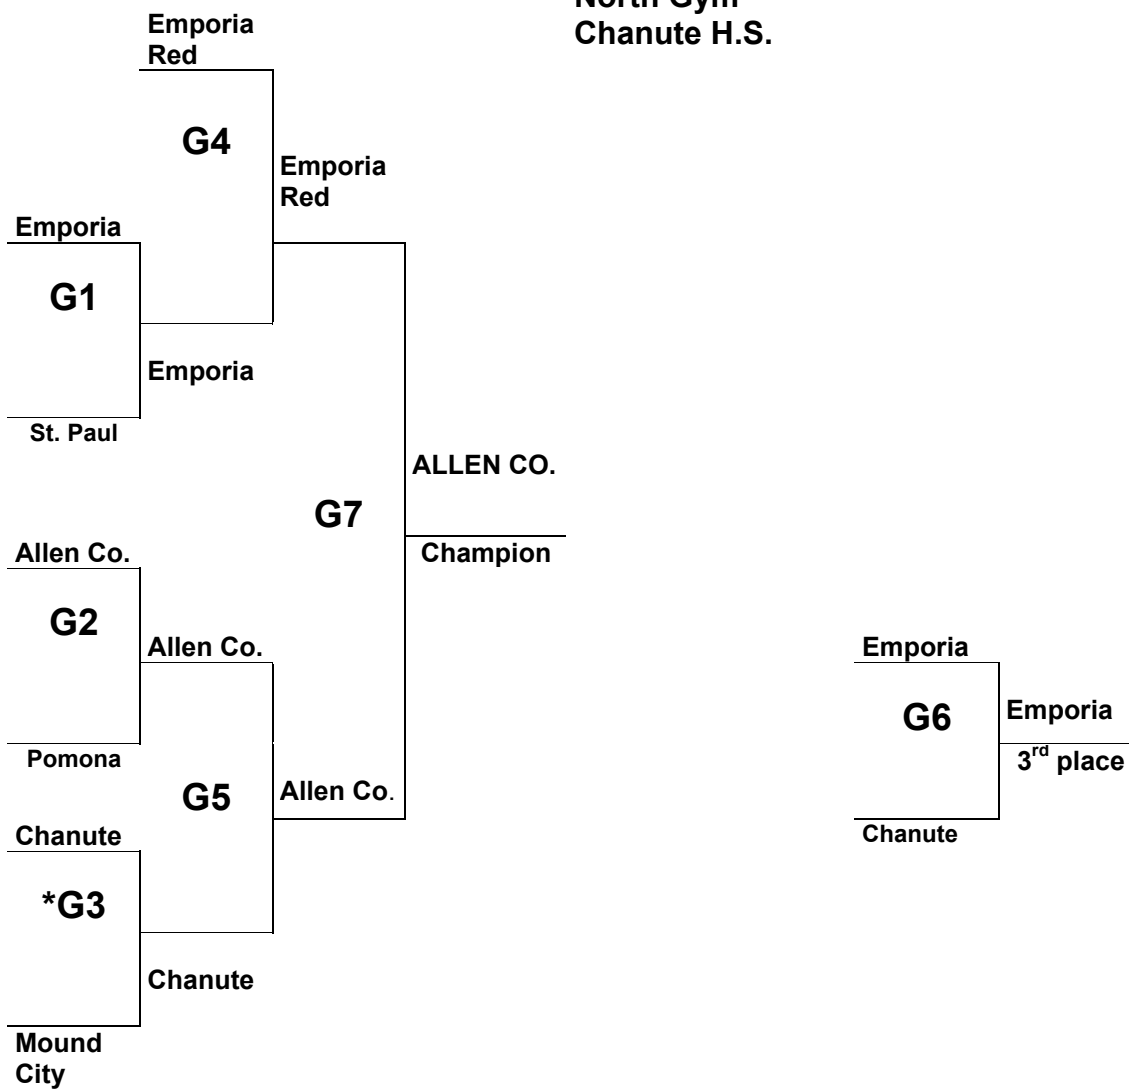

2007 Chanute
MAYB
11th-12th boys

North Gym
Chanute H.S.

* G3
played in
south
gym