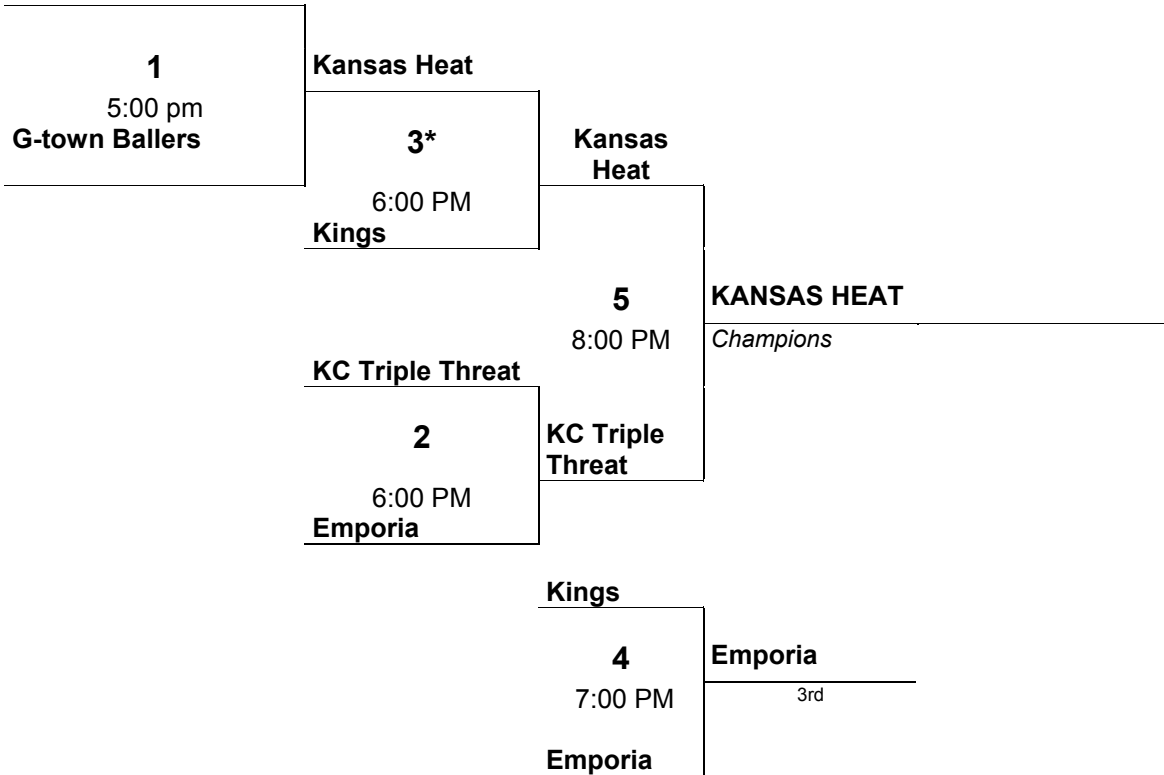

FRIDAY, JUNE 15

5:00 p.m. 4 vs 5
6:00 p.m. 1 vs 2
7:00 p.m. 4 vs 3
8:00 p.m. 2 vs 5

SATURDAY, JUNE 16

8:00 a.m. 3 vs 1
9:00 a.m. 2 vs 4
10:00 a.m. 1 vs 5
12:00 p.m. 1 vs 4 **Played in North Gym**
1:00 p.m. 3 vs 5
4:00 p.m. 2 vs 3
5:00 p.m. G1
6:00 p.m. G2
6:00 p.m. G3 **Played in North Gym**
7:00 p.m. G4
8:00 p.m. G5

**2007
Chanute
MAYB
9-10 boys
SOUTH GYM**

Kings Sandwich Shop

- G1= 4th seed vs 5th seed**
- G2= 2nd seed vs 3rd seed**
- G 3= winner game 1 vs 1st seed**
- G4= 3rd place game**
- game 5= Championship**