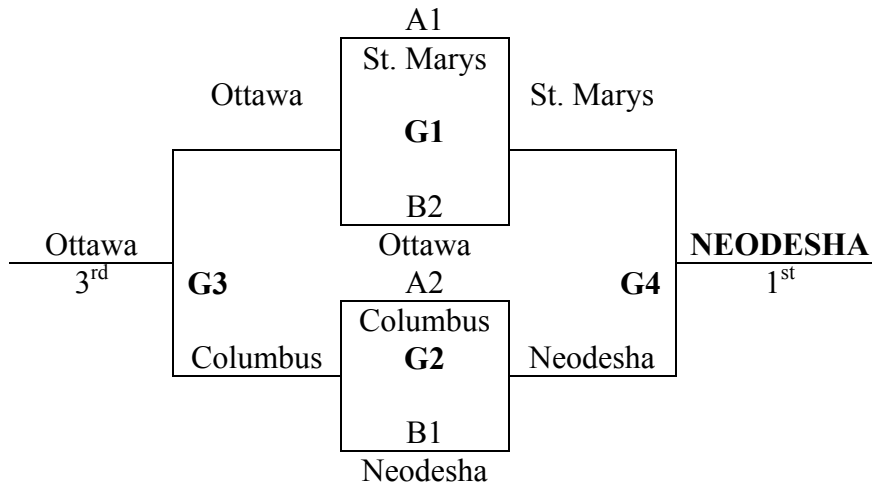

Pool A

<u>TEAM</u>	<u>WINS</u>	<u>LOSSES</u>
1. Columbus	II	I
2. St. Mary	III	
3. Fredonia		III
4. Chanute	I	II

Pool B

<u>TEAM</u>	<u>WINS</u>	<u>LOSSES</u>
5. Neodesha	III	
6. St. Paul		III
7. Iola	I	II
8. Ottawa	II	I

Sunday, June 17

G5 9:00 am
G6 10:00 am
G7 11:00 am
G8 12:00 pm

***Played in south high school gym**

- 2 pools of 4—Top 2 from each pool advance to Bracket A and bottom 2 teams to Bracket B

**2007 Chanute MAYB
11-12 girls
NCCC
1000 S. Allen**

Bracket

A

Bracket B