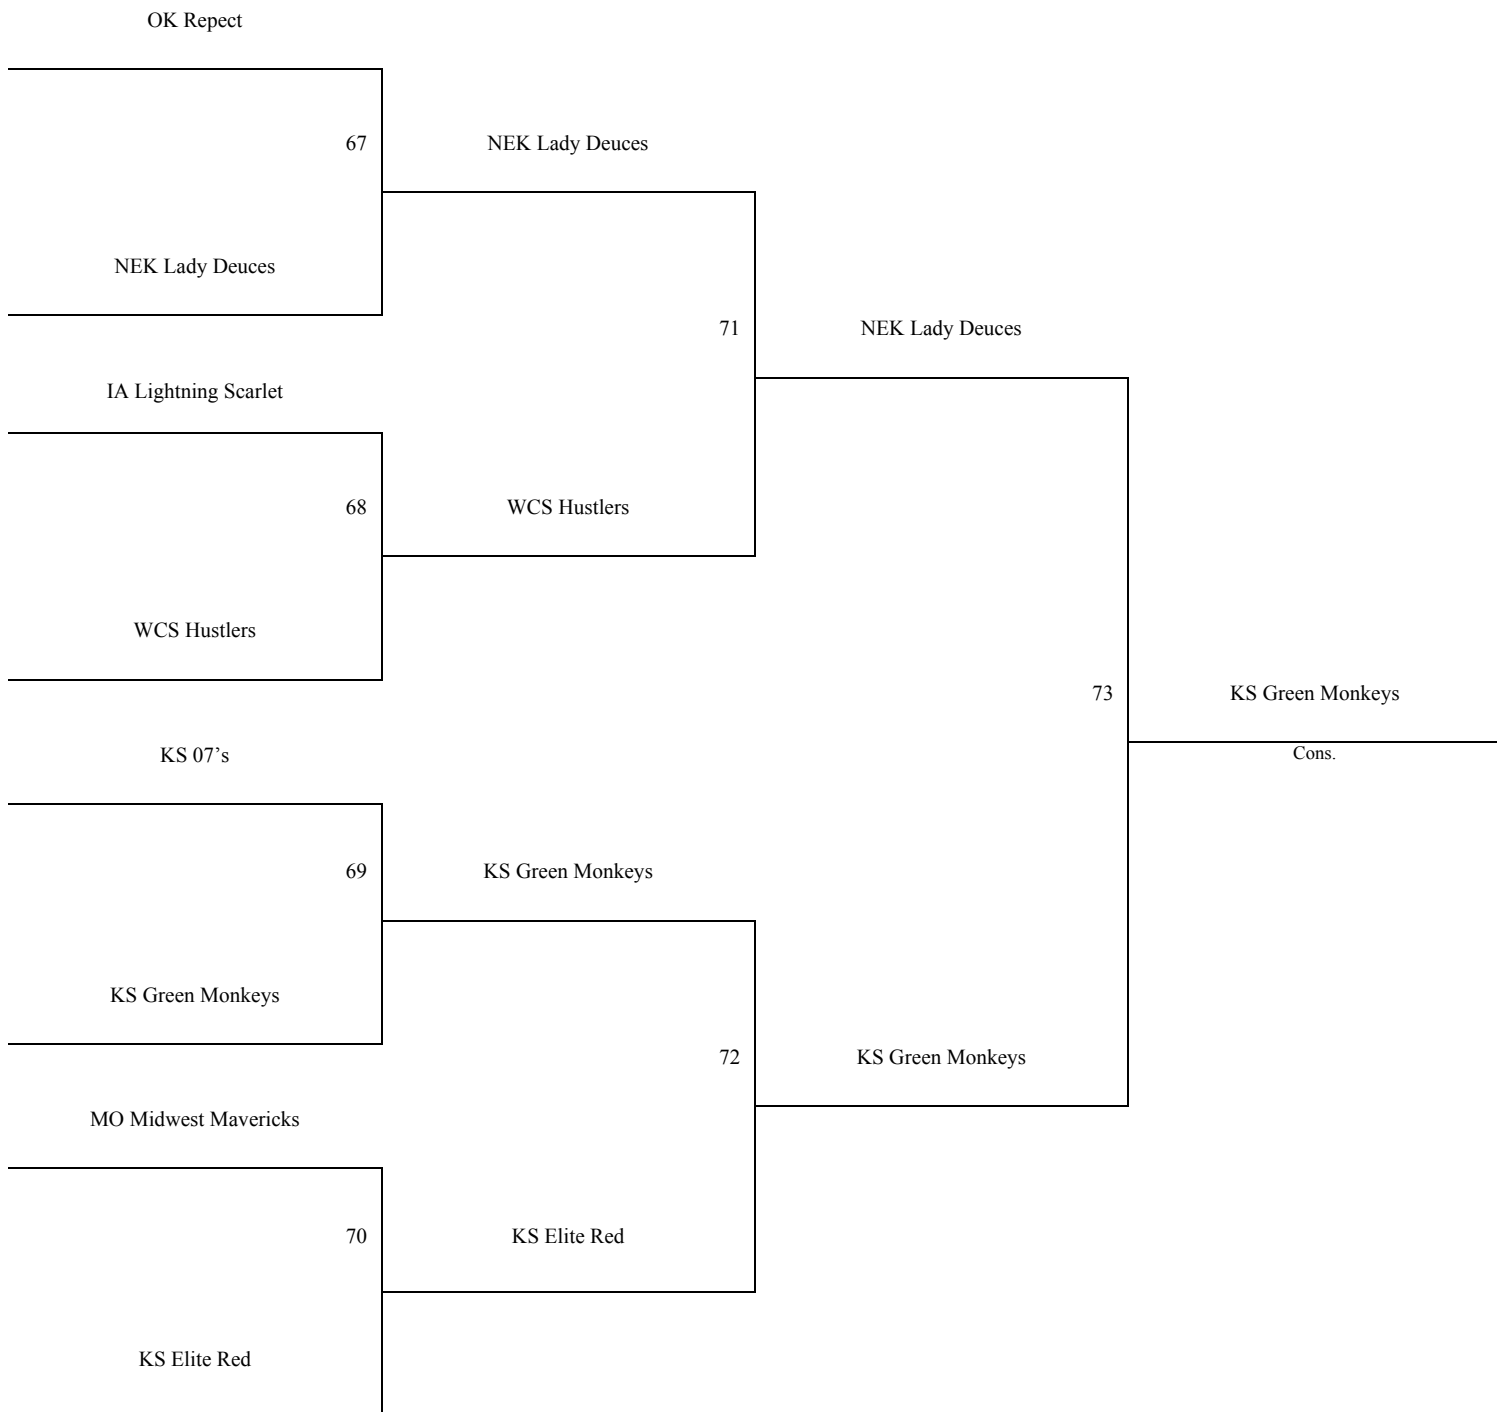

**Summer Kickoff
June 8-10, 2007
11/12th Grade Girls**

Bracket B Consolation