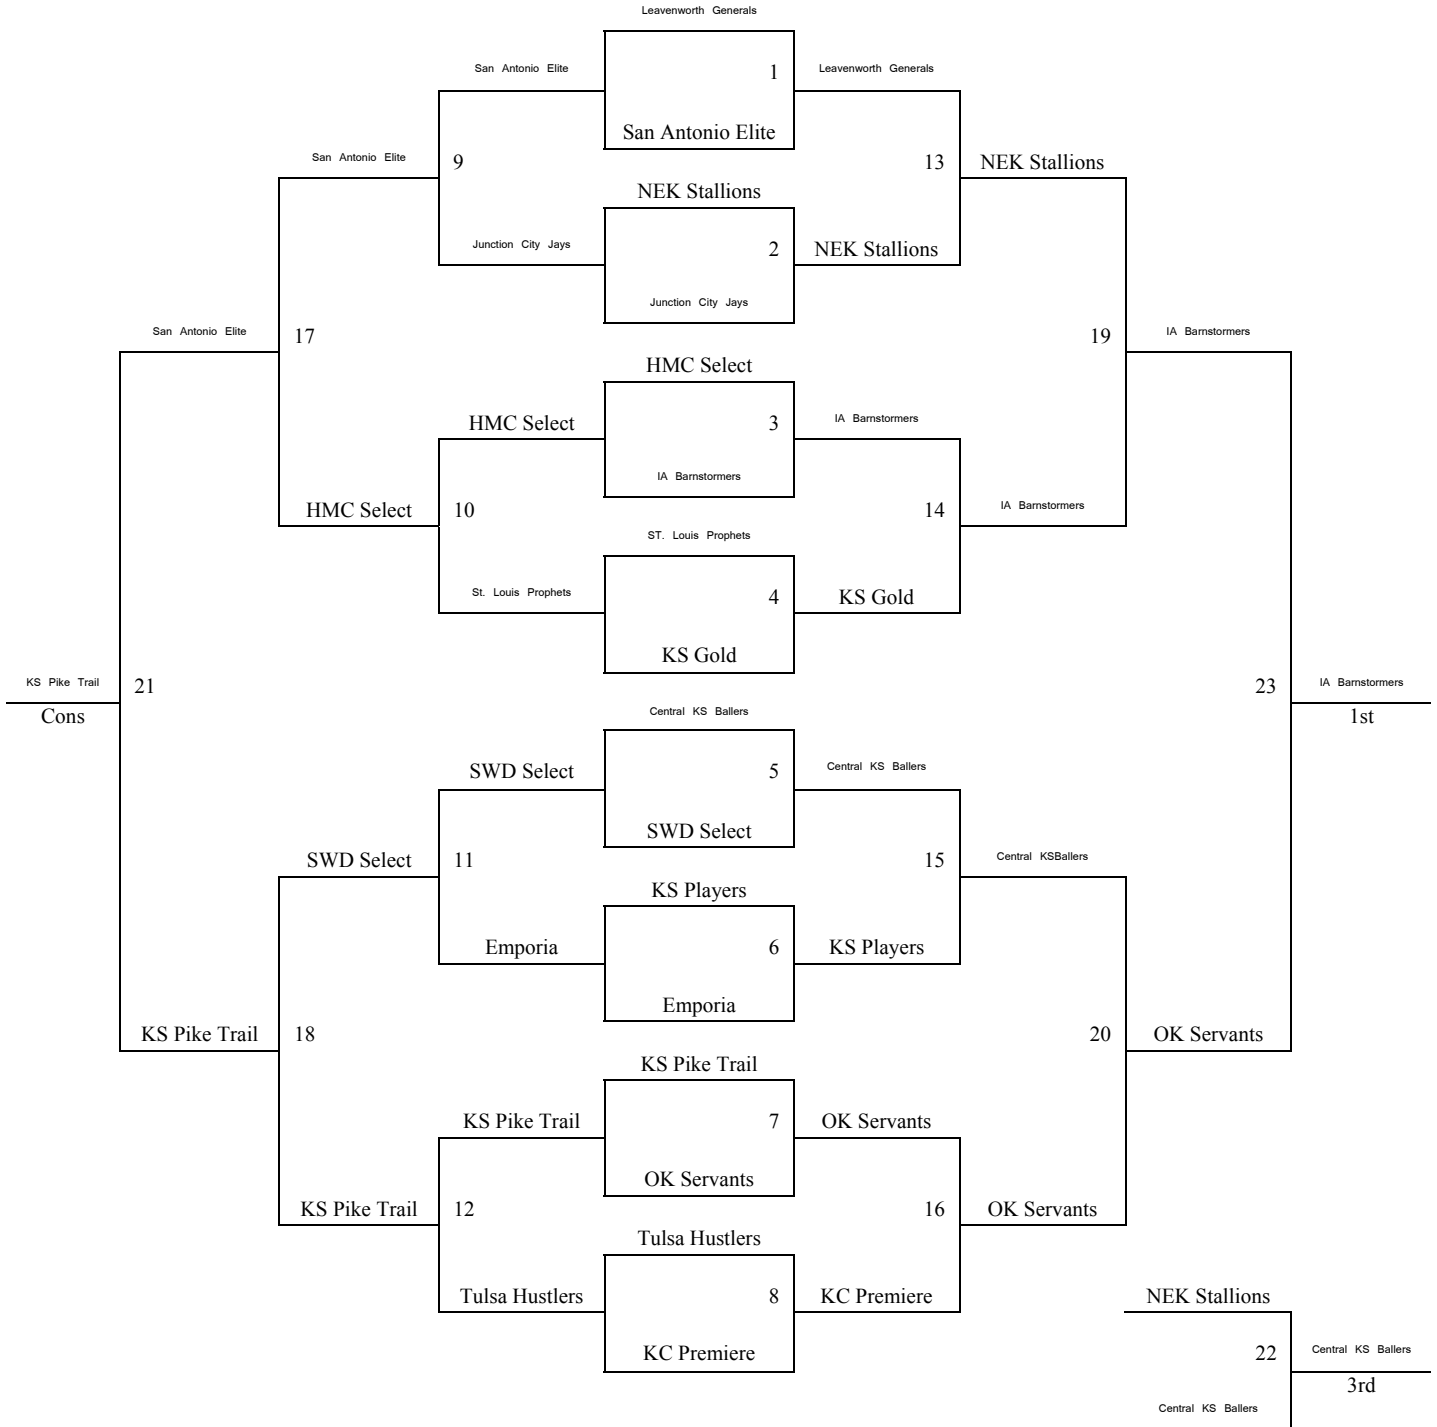

**Summer Kickoff
June 8-10, 2007
11/12th Grade Boys**

Bracket A