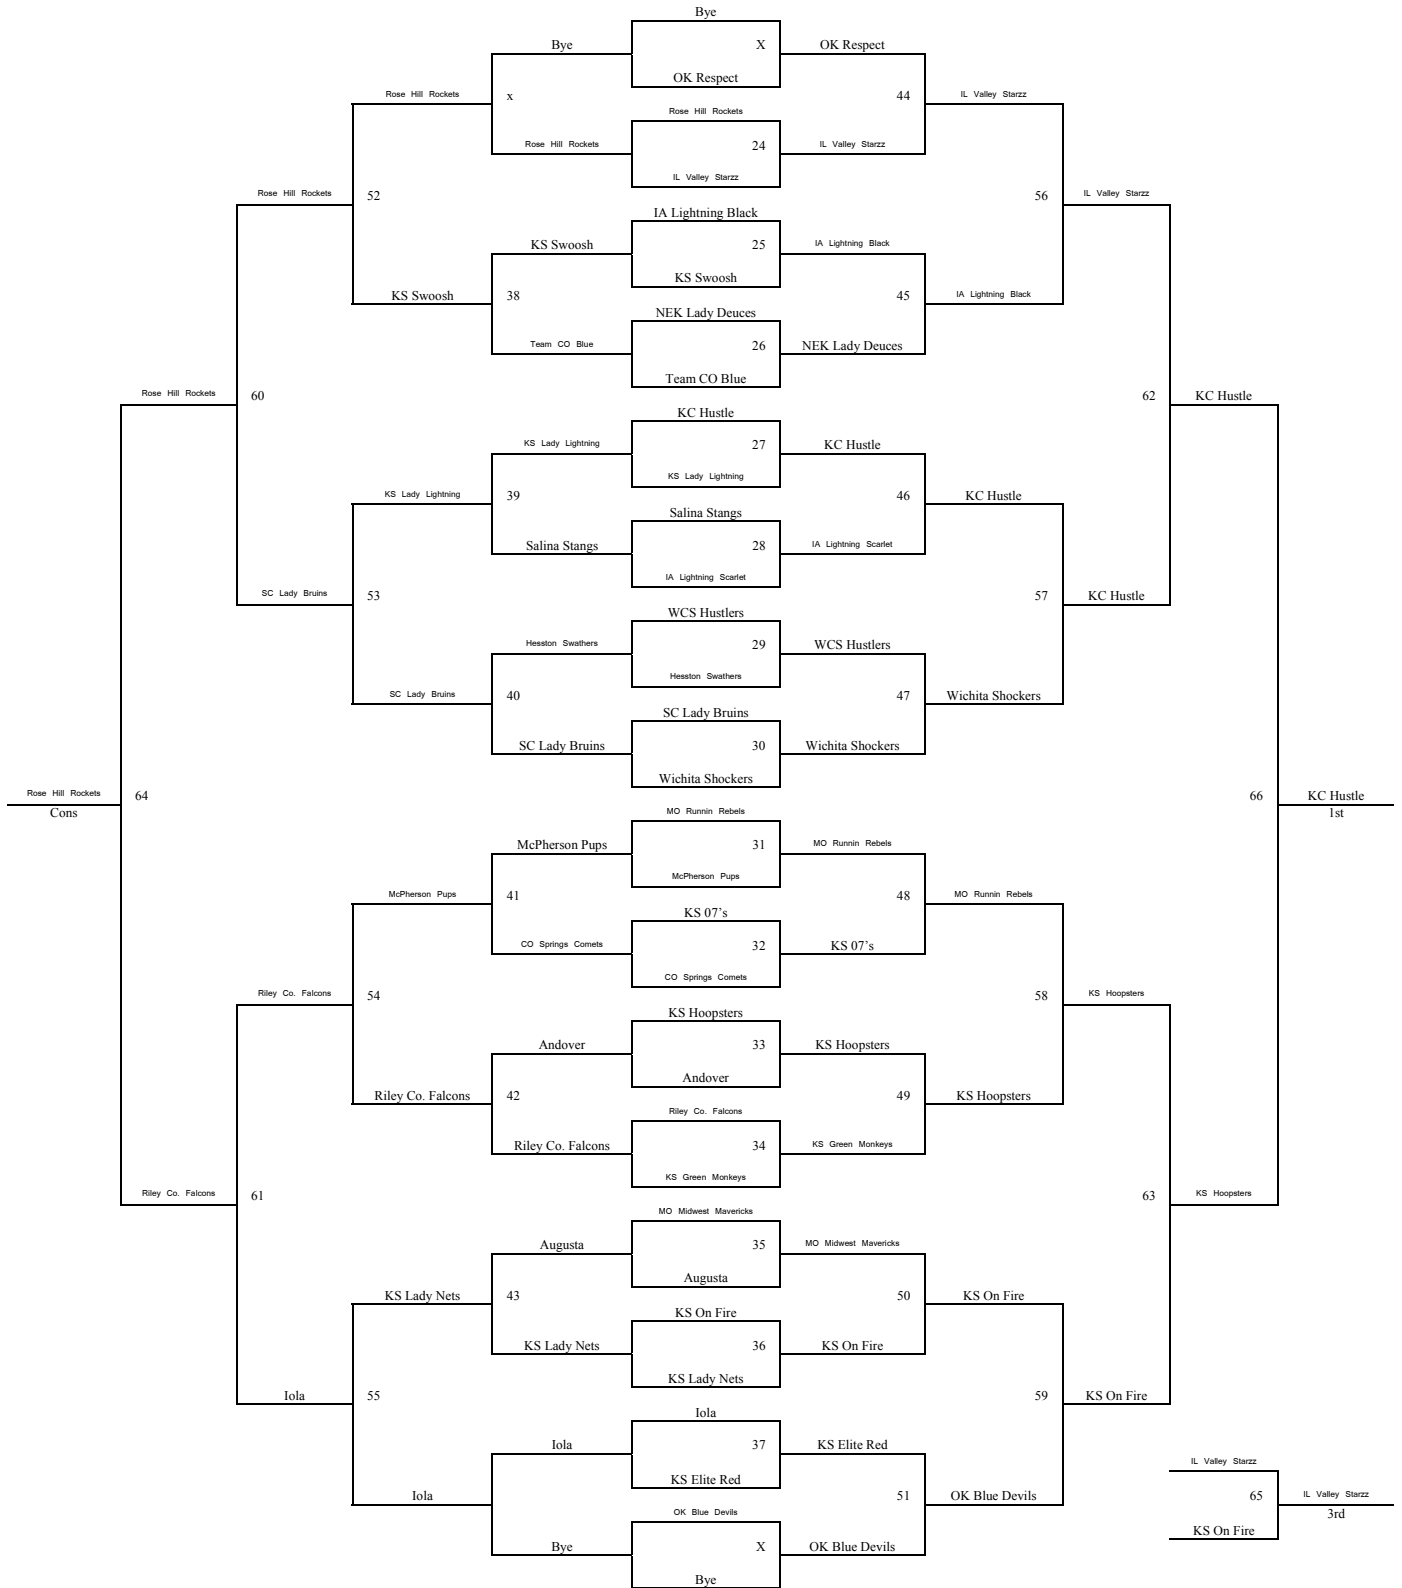

**Summer Kickoff
June 8-10, 2007
11/12th Grade Girls
Bracket B**