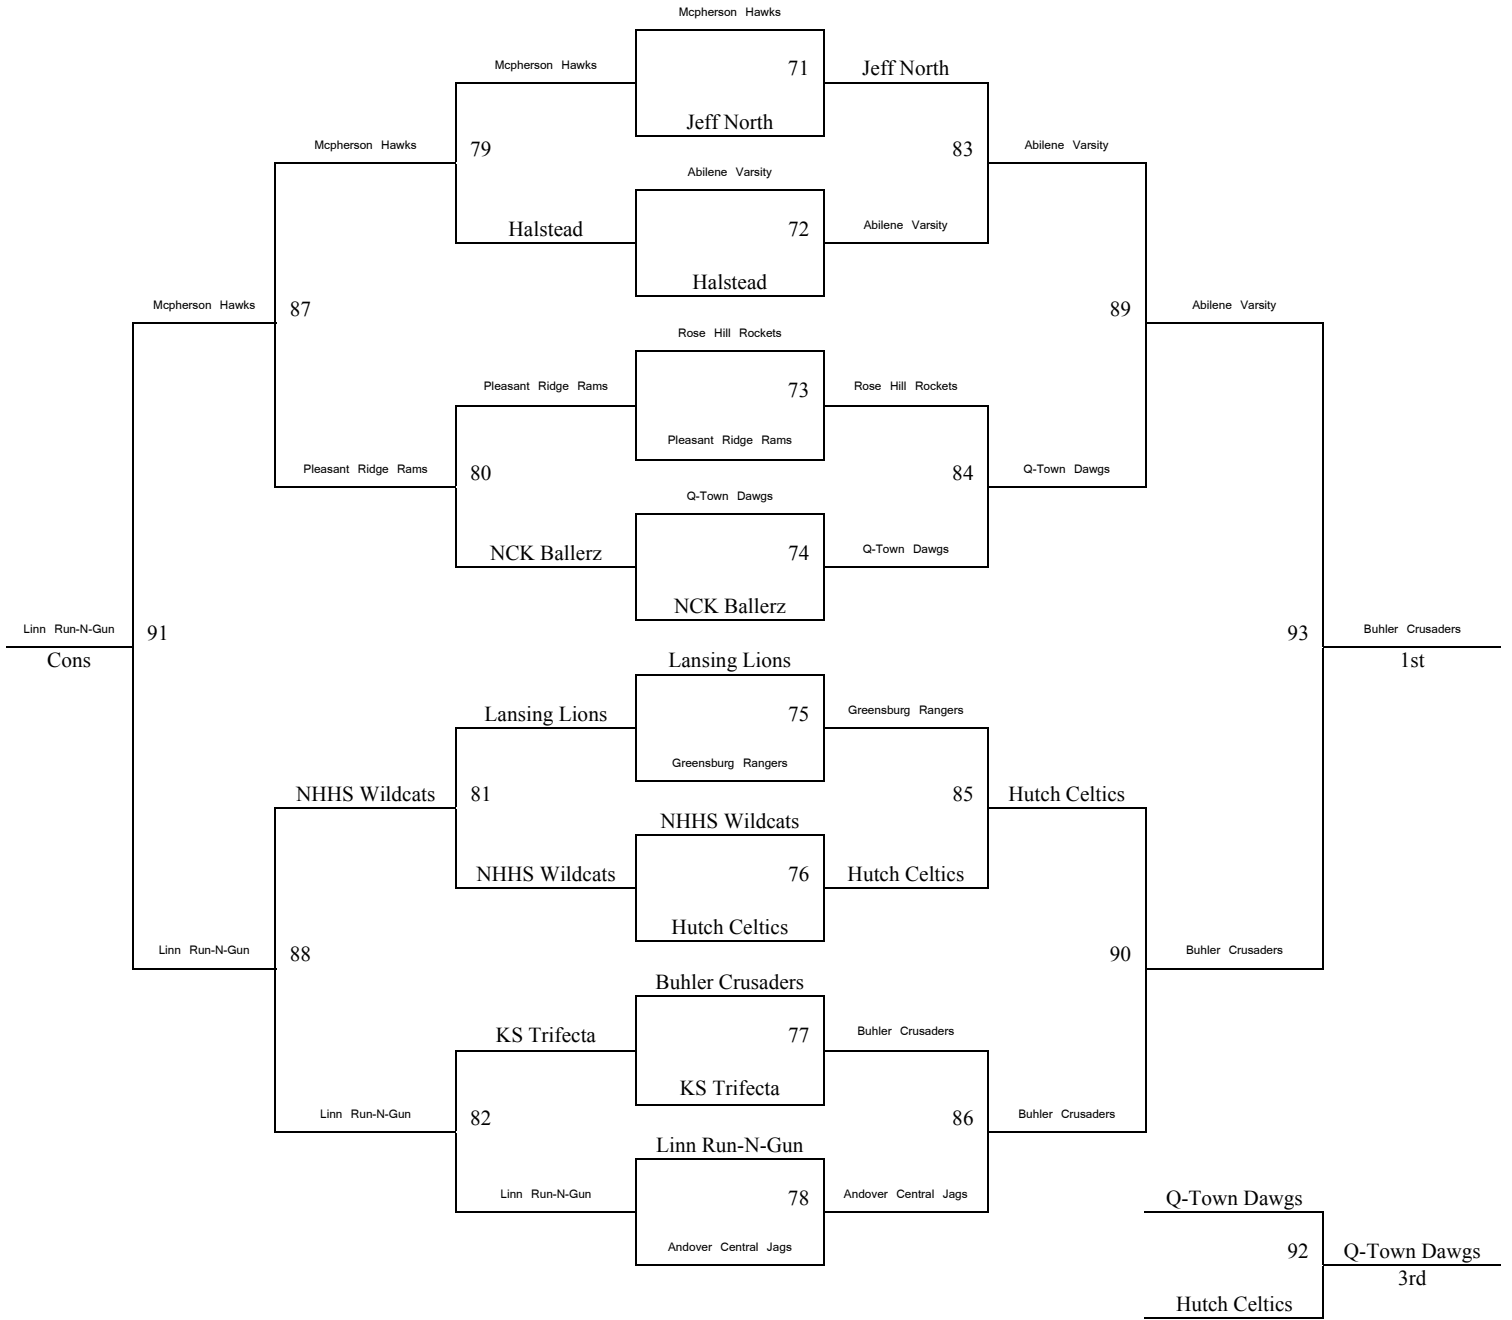

**Summer Kickoff
June 8-10, 2007
11/12th Grade Boys**

Bracket C

**Summer Kickoff
June 8-10, 2007
11/12th Grade Girls**

Pool A	W	L	Pool B	W	L	Pool C	W	L
1. KS Twin Lakes Stars	3	0	5. Junction City Lady Jays	3	0	9. KS Green Monkeys	0	3
2. KS Elite Red	0	3	6. IA Lightning Black	1	2	10. NE Midwest Trailblazers	2	1
3. OK Respect	1	2	7. KS Lady Nets	0	3	11. KC Hustle	2	1
4. MO Valley Power	2	1	8. CO Elite	2	1	12. Boulder CO Rockies Red	2	1

Pool D	W	L	Pool E	W	L	Pool F	W	L
13. KS Pride	3	0	17. Wichita Shockers	0	3	21. KS Hoopsters	1	2
14. CO Springs Comets	0	3	18. MO Runnin Rebels	1	2	22. IA Lightning Scarlet	0	3
15. WCS Hustlers	1	2	19. KS Dream Team	2	1	23. KS Dream Team Vieyra	2	1
16. Liberty MO Pumas	2	1	20. Boulder CO Rockies White	3	0	24. Omaha Lady Lakers	3	0

Pool G	W	L	Pool H	W	L	Pool I	W	L
25. MO Midwest Mavericks	1	2	29. OK Blue Devils	1	2	33. Rose Hill Rockets	3	0
26. Team CO Blue	0	3	30. St. Louis Venom	2	1	34. Central Raiders	0	3
27. OK Hurricanes	2	1	31. MO Herzog Starzz	2	1	35. Iola	2	1
28. KC Hoops Service Black	3	0	32. IL Valley Starzz	1	2	36. NEK Kats	1	2

Pool J	W	L	Pool K	W	L	Pool L	W	L
37. O & H Thunder	0	3	41. Andover	2	1	45. McPherson Pups	2	1
38. IA Lightning Silver	1	2	42. San Marcos TX Saints	0	3	46. LSB – KS	1	2
39. Augusta	2	1	43. KS Khaos	2	1	47. SC Lady Bruins	3	0
40. NEK Lady Deuces	3	0	44. Salina Stangs	2	1	48. Conway Springs Lady Cardinals	0	3

Pool M	W	L	Pool N	W	L	Pool O	W	L
49. Hesston Swathers	2	1	53. KS Lady Lightning	3	1	57. KS On Fire	3	0
50. KS 07's	3	0	54. Riley Co. Falcons	3	1	58. KS Swoosh	2	1
51. Lakeside Lady Knights	0	3	55. KS Sting	2	2	59. KS Sharp Shooters	0	3
52. OK Spirit	1	2	56. KS Swish	0	4	60. St. John Tigers	1	2
			61. Louisburg Vipers	2	2			

Top 2 teams in pools A – H to Bracket A. Others to Bracket B.
Top 2 teams in pools I – O to Bracket B. Others to Bracket C.

Please remember the Wall Brackets are final, Not the Programs, please check with Gym Supervisor if you have questions.