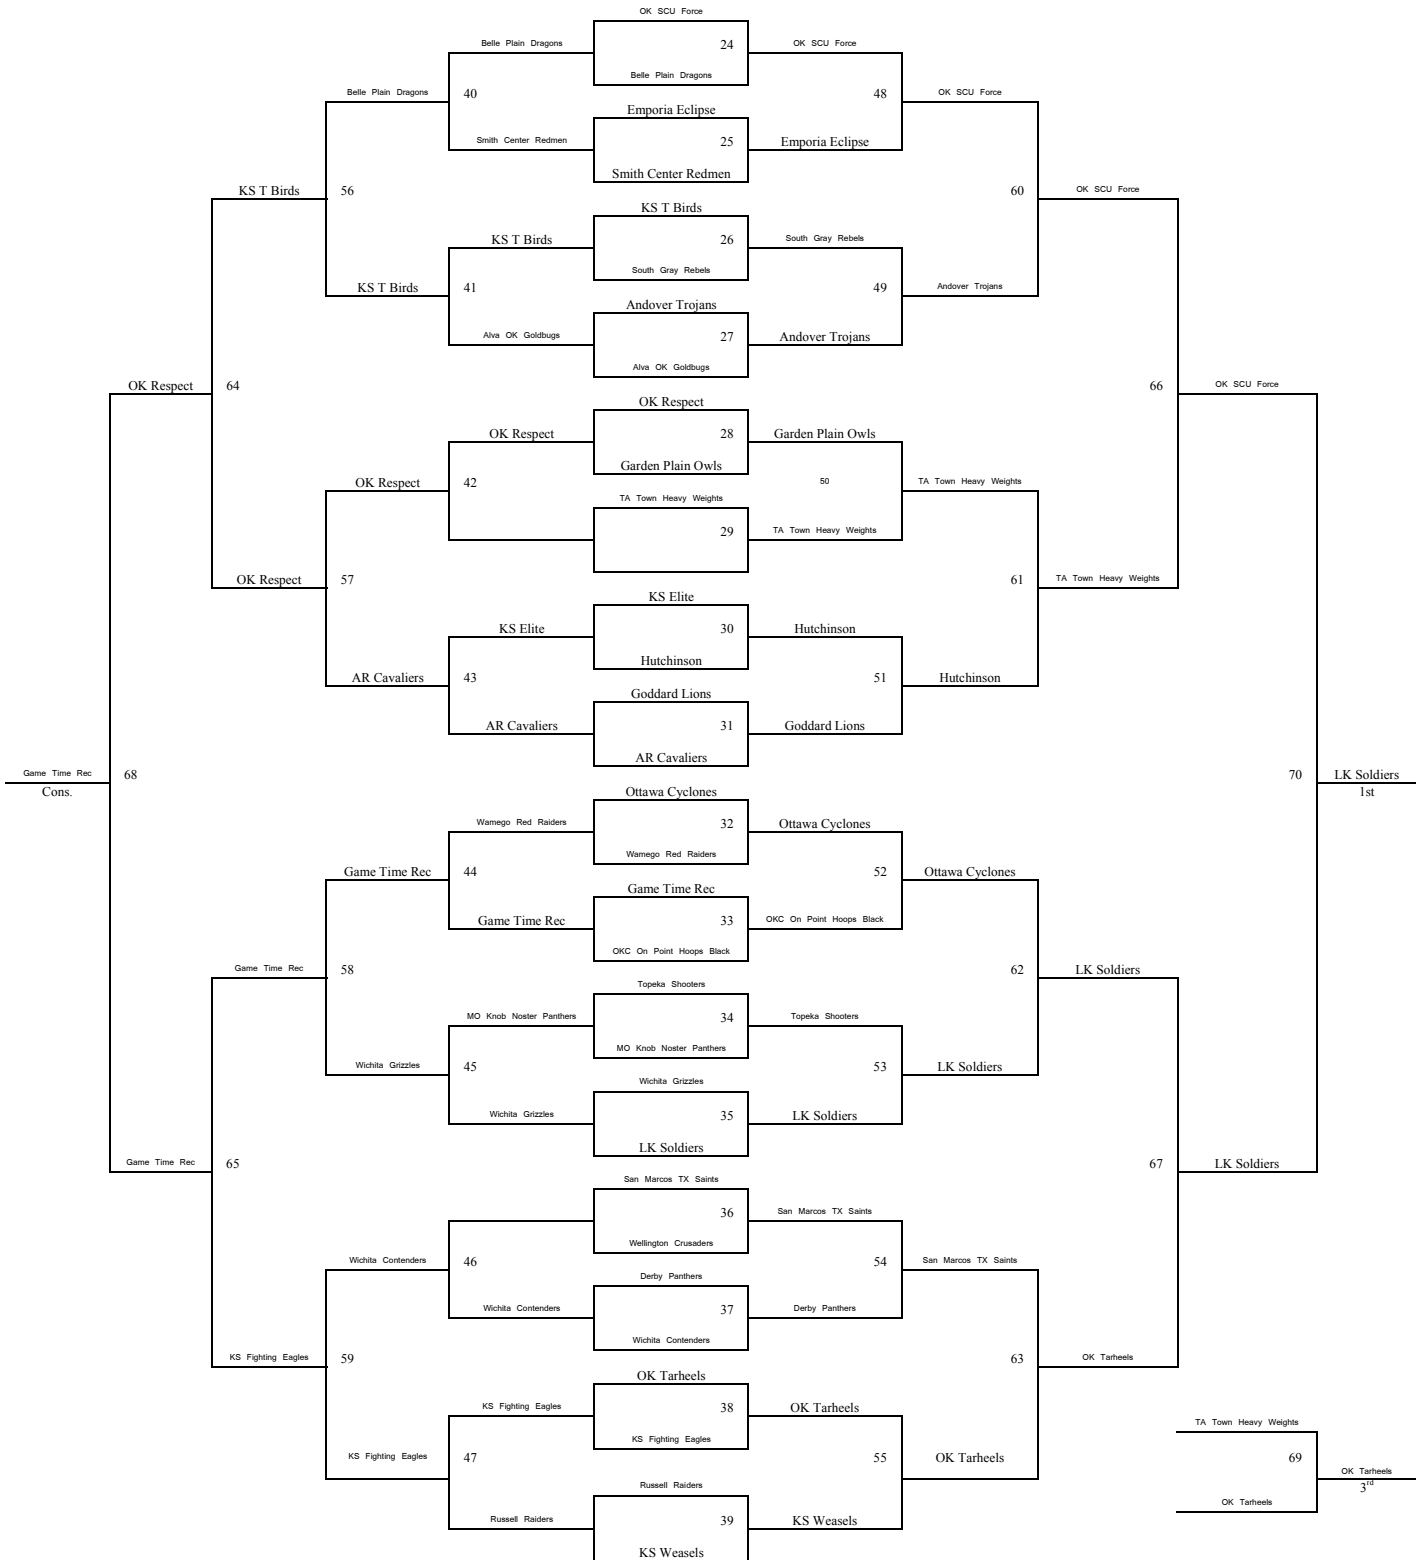

Summer Kickoff June 8-10, 2007 11/12th Grade Boys

Bracket B