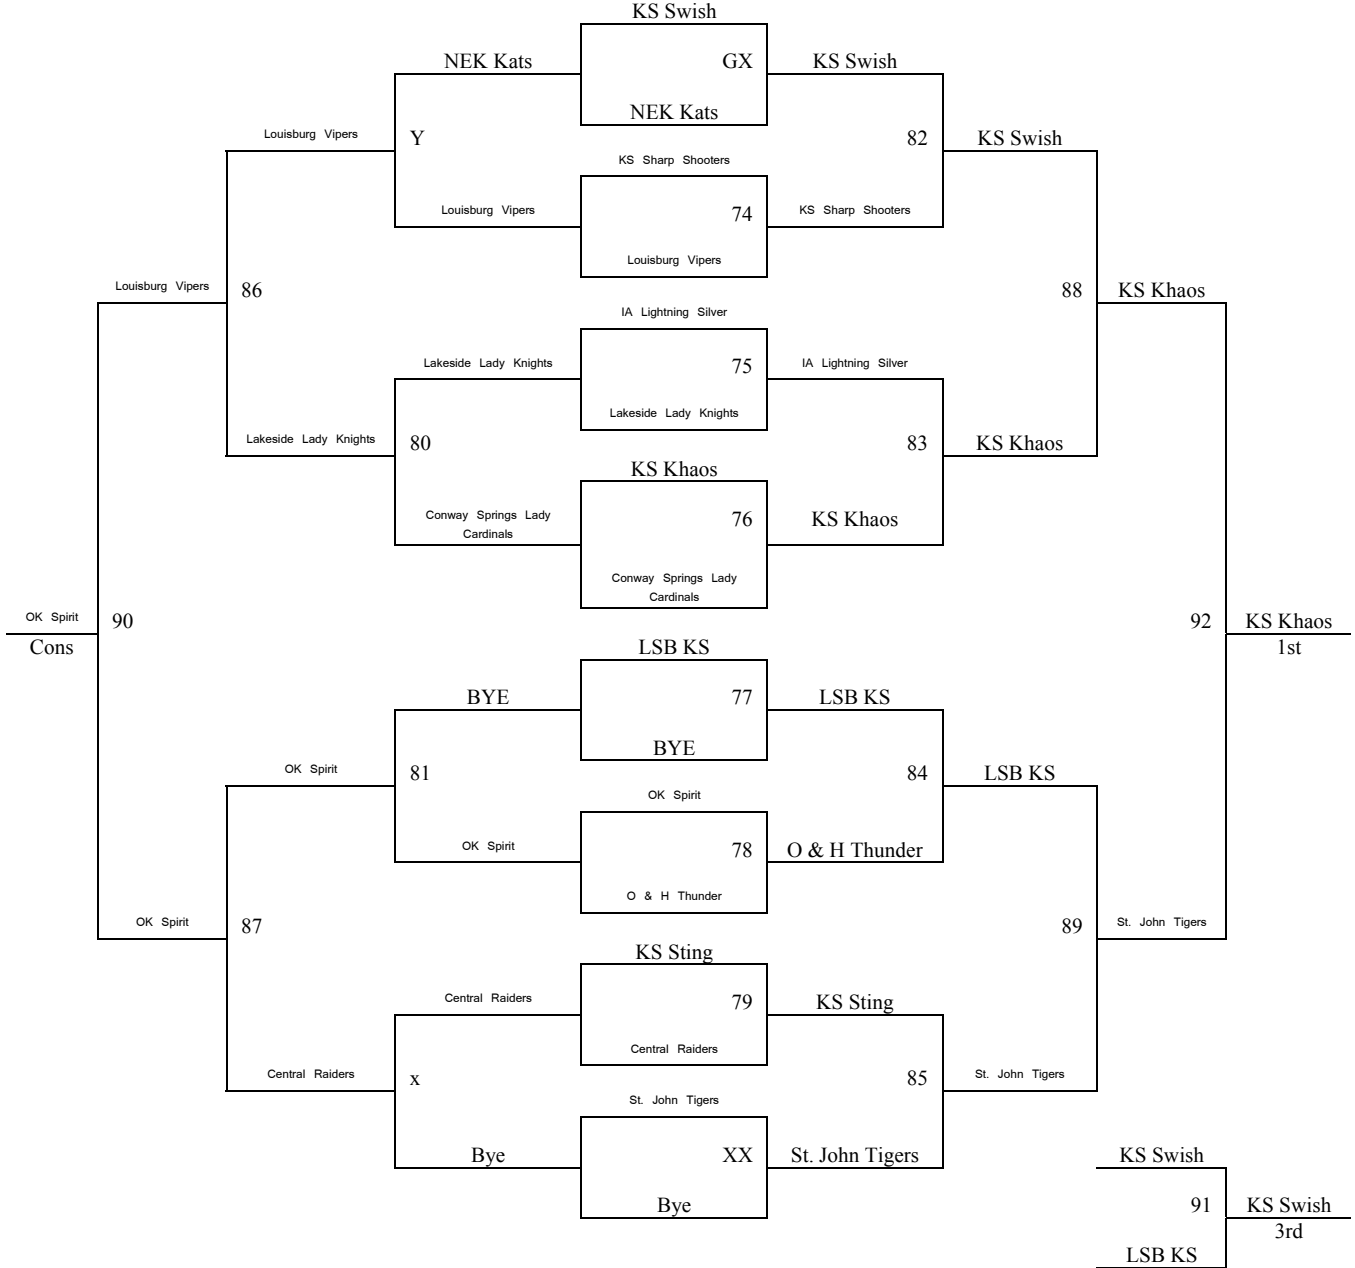

**Summer Kickoff
June 8-10, 2007
11/12th Grade Girls
Bracket C**