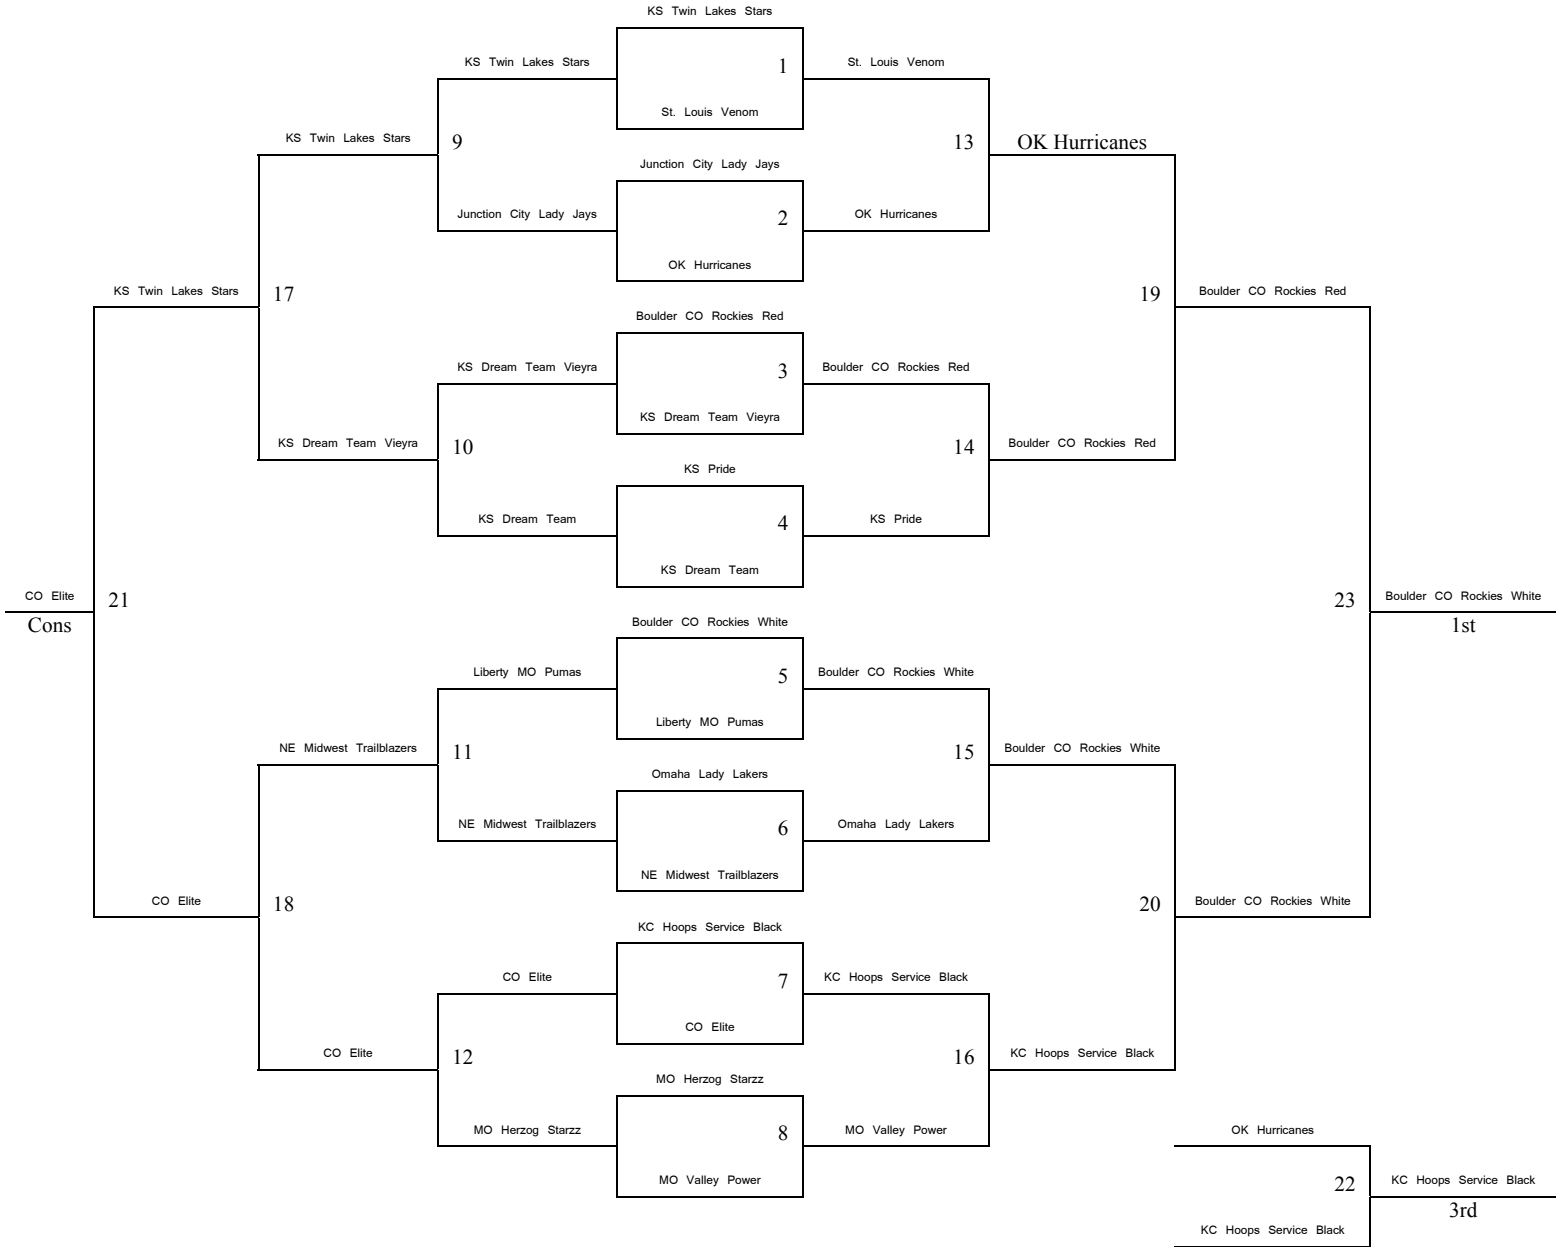

**Summer Kickoff
June 8-10, 2007
11/12th Grade Girls**

Bracket A