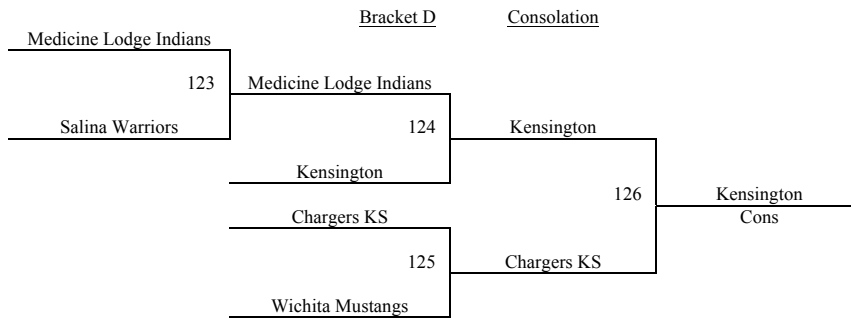

Bracket A

**Summer Kickoff
June 8-10, 2007
9-10th Boys**

Bracket B

**Summer Kickoff
June 8-10, 2007
9-10th Boys**

Bracket C

**Summer Kickoff
June 8-10, 2007
9-10th Boys**

Bracket C Consolation

**Summer Kickoff
June 8-10, 2007
9-10th Boys
Bracket D**

Summer Kickoff
June 8-10, 2007
9th/10th Grade Girls

Pool A	W	L	Pool B	W	L	Pool C	W	L
1. KS The Juice	2	1	5. Boulder CO Rockies	2	1	9. Wichita Lady Sparks	1	2
2. KS Oz		3	6. Circle Crush	1	2	10. SW MO Sting	3	
3. MO Valley Magic	3		7. KC Keys		3	11. CO Elite	2	1
4. Team CO Red	1	2	8. NE Cornhusker Shooting Stars	3		12. IA Lightning - White		3