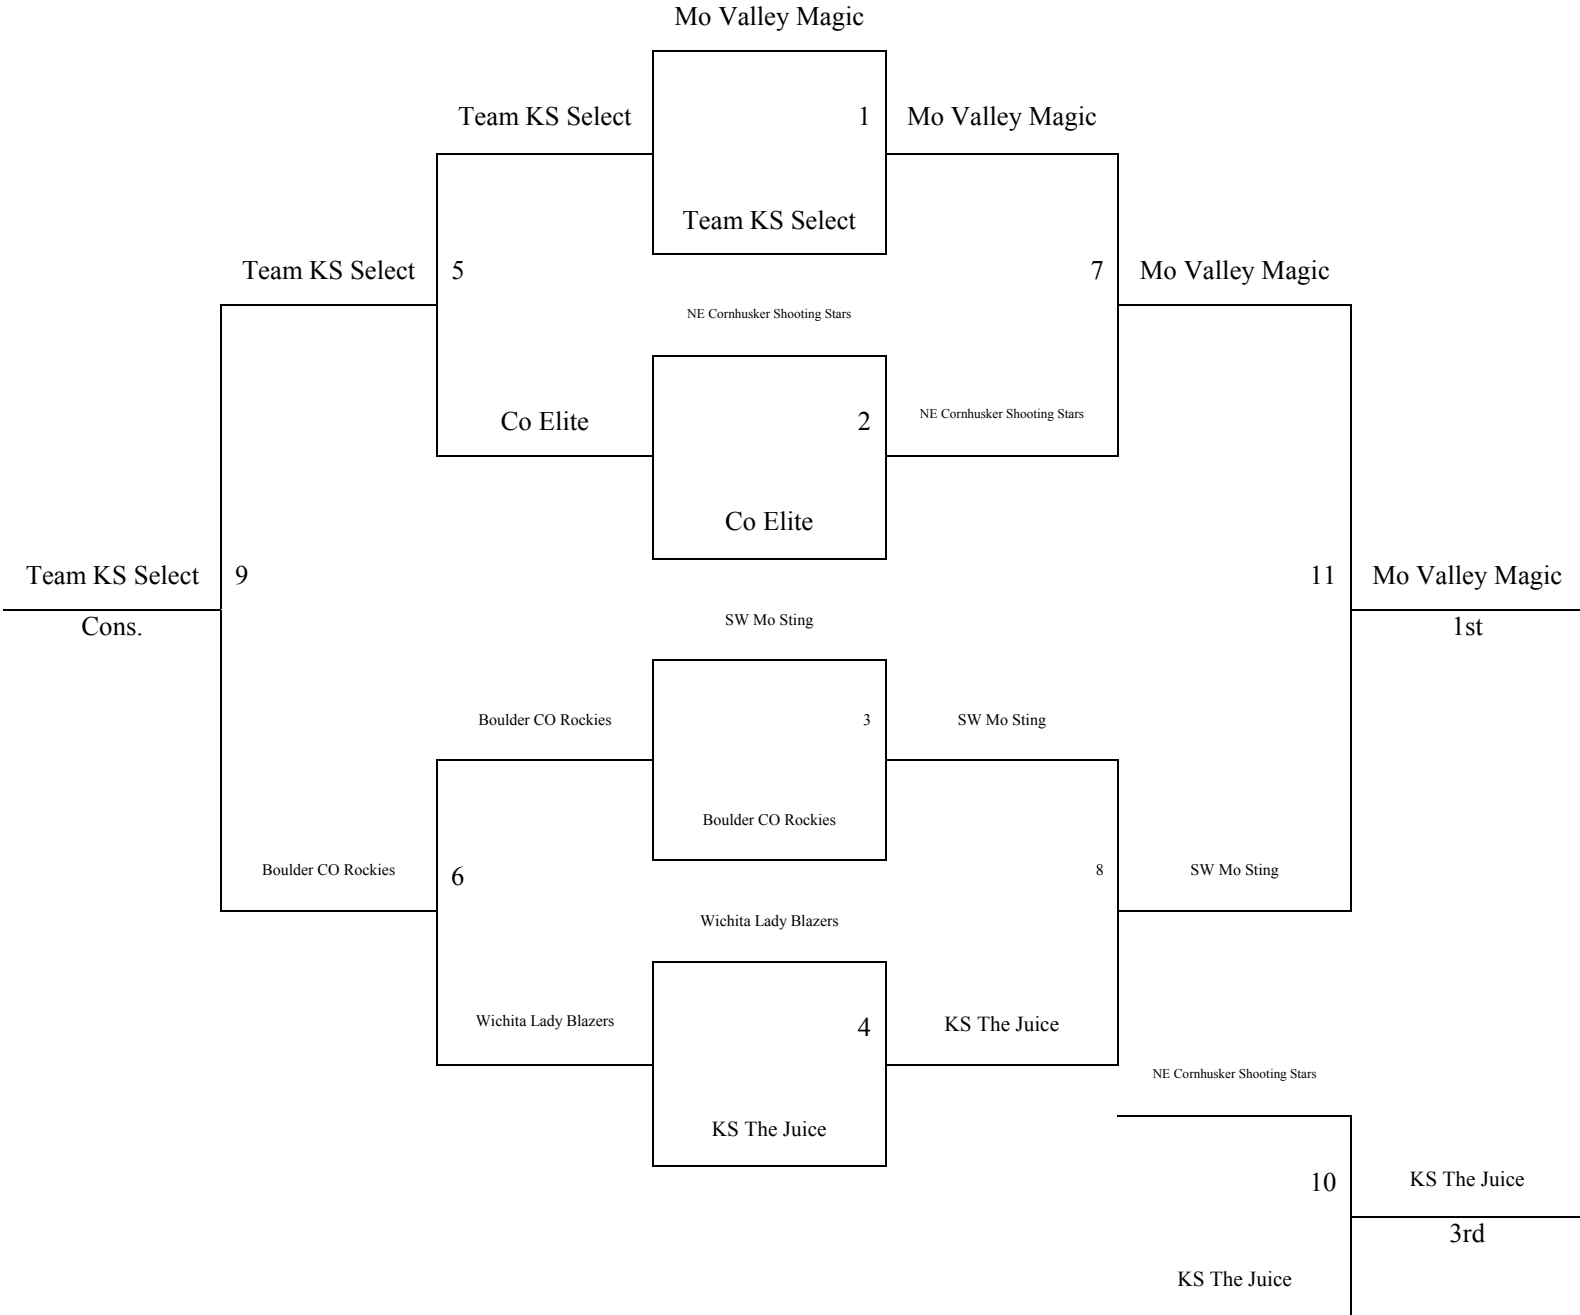

**Summer Kickoff
June 8-10, 2007
9th/10th Grade Girls**

Bracket A