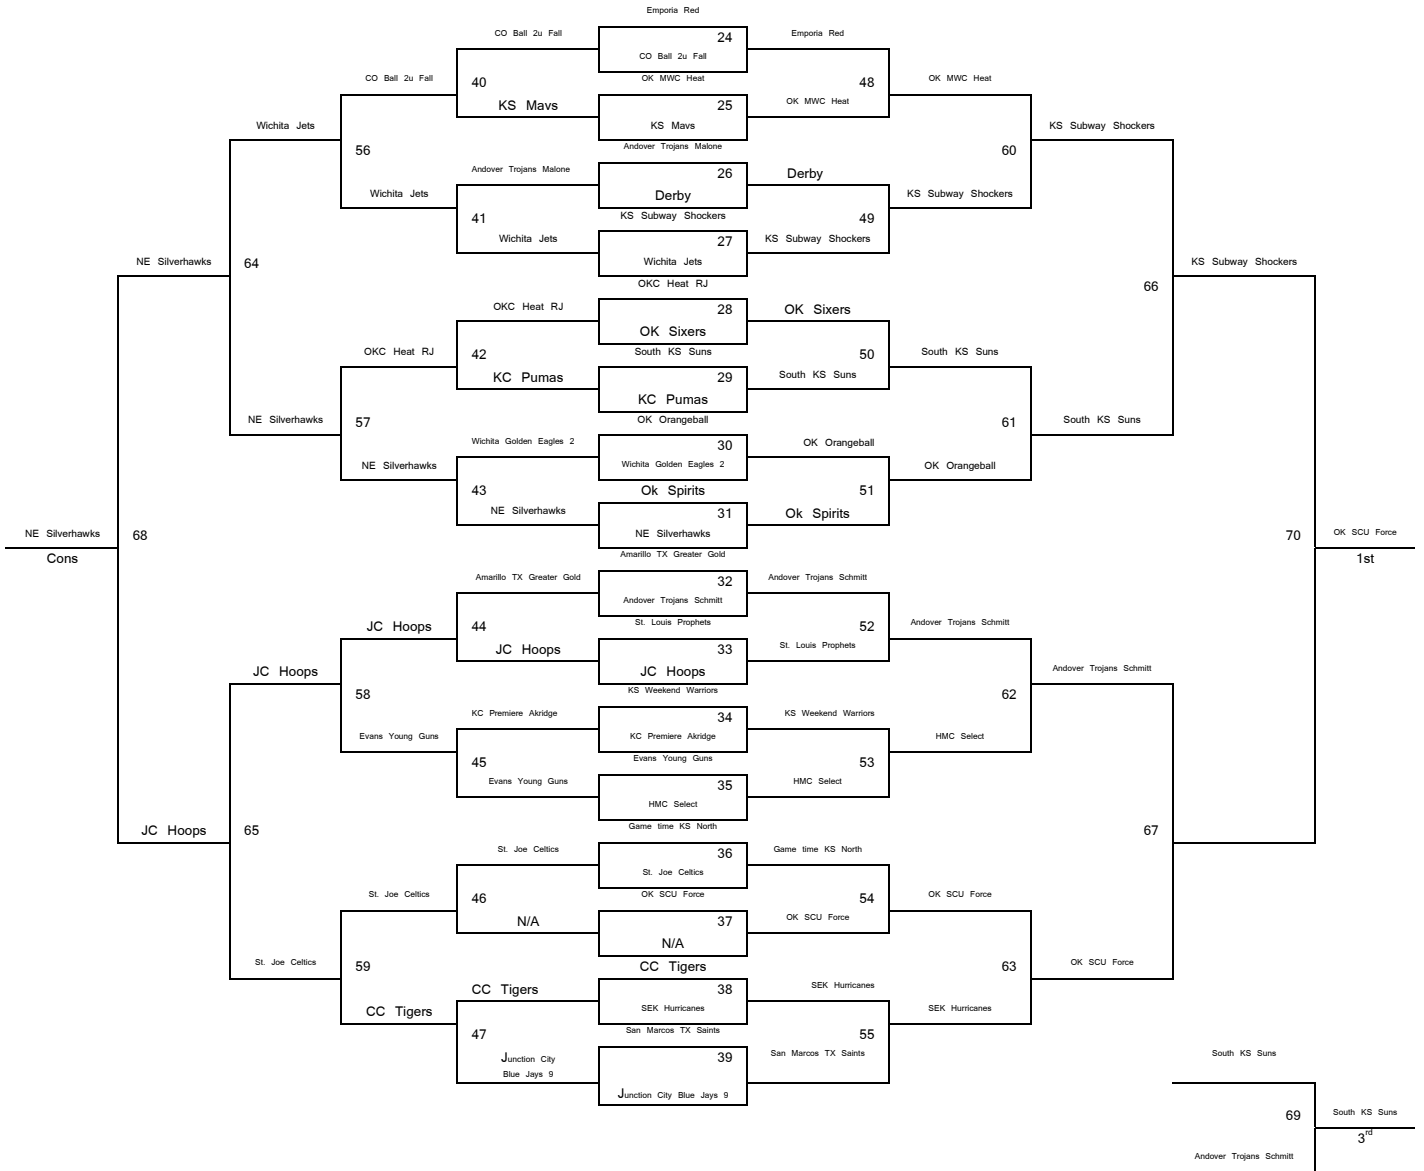

**Summer Kickoff
June 8-10, 2007
9-10th Boys**

Bracket B