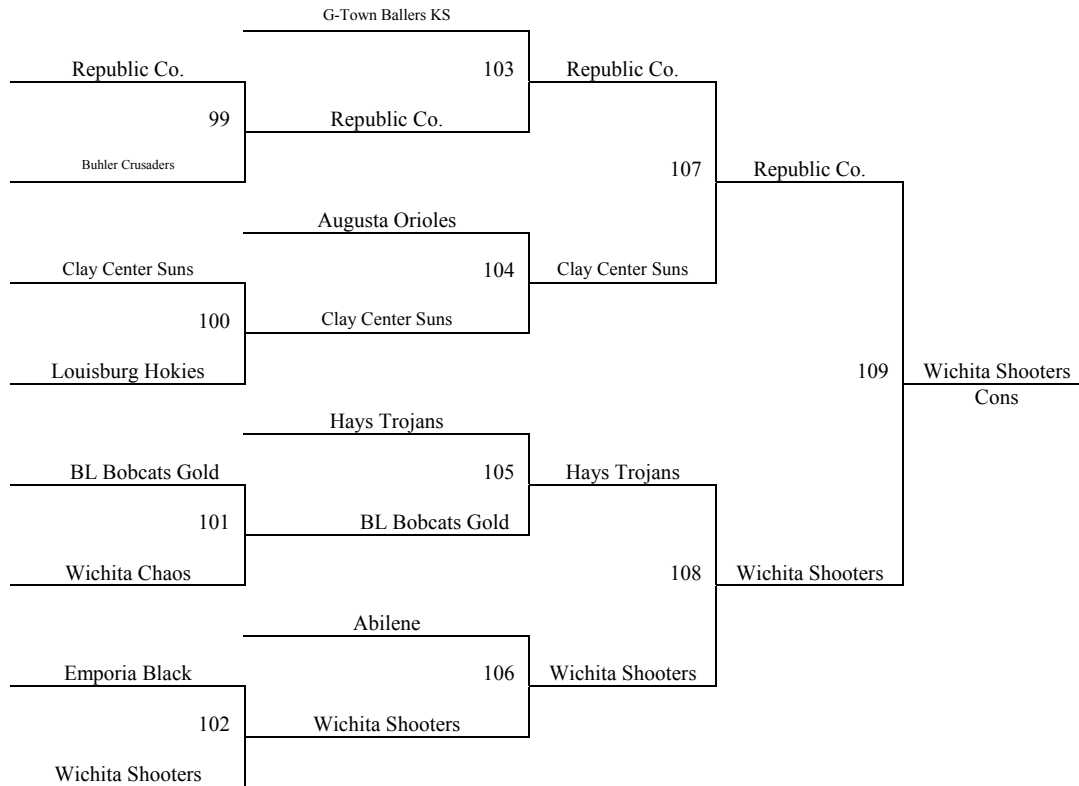

Bracket A

**Summer Kickoff
June 8-10, 2007
9-10th Boys**

Bracket B

**Summer Kickoff
June 8-10, 2007
9-10th Boys**

Bracket C

**Summer Kickoff
June 8-10, 2007
9-10th Boys**

Bracket C Consolation

**Summer Kickoff
June 8-10, 2007
9-10th Boys
Bracket D**