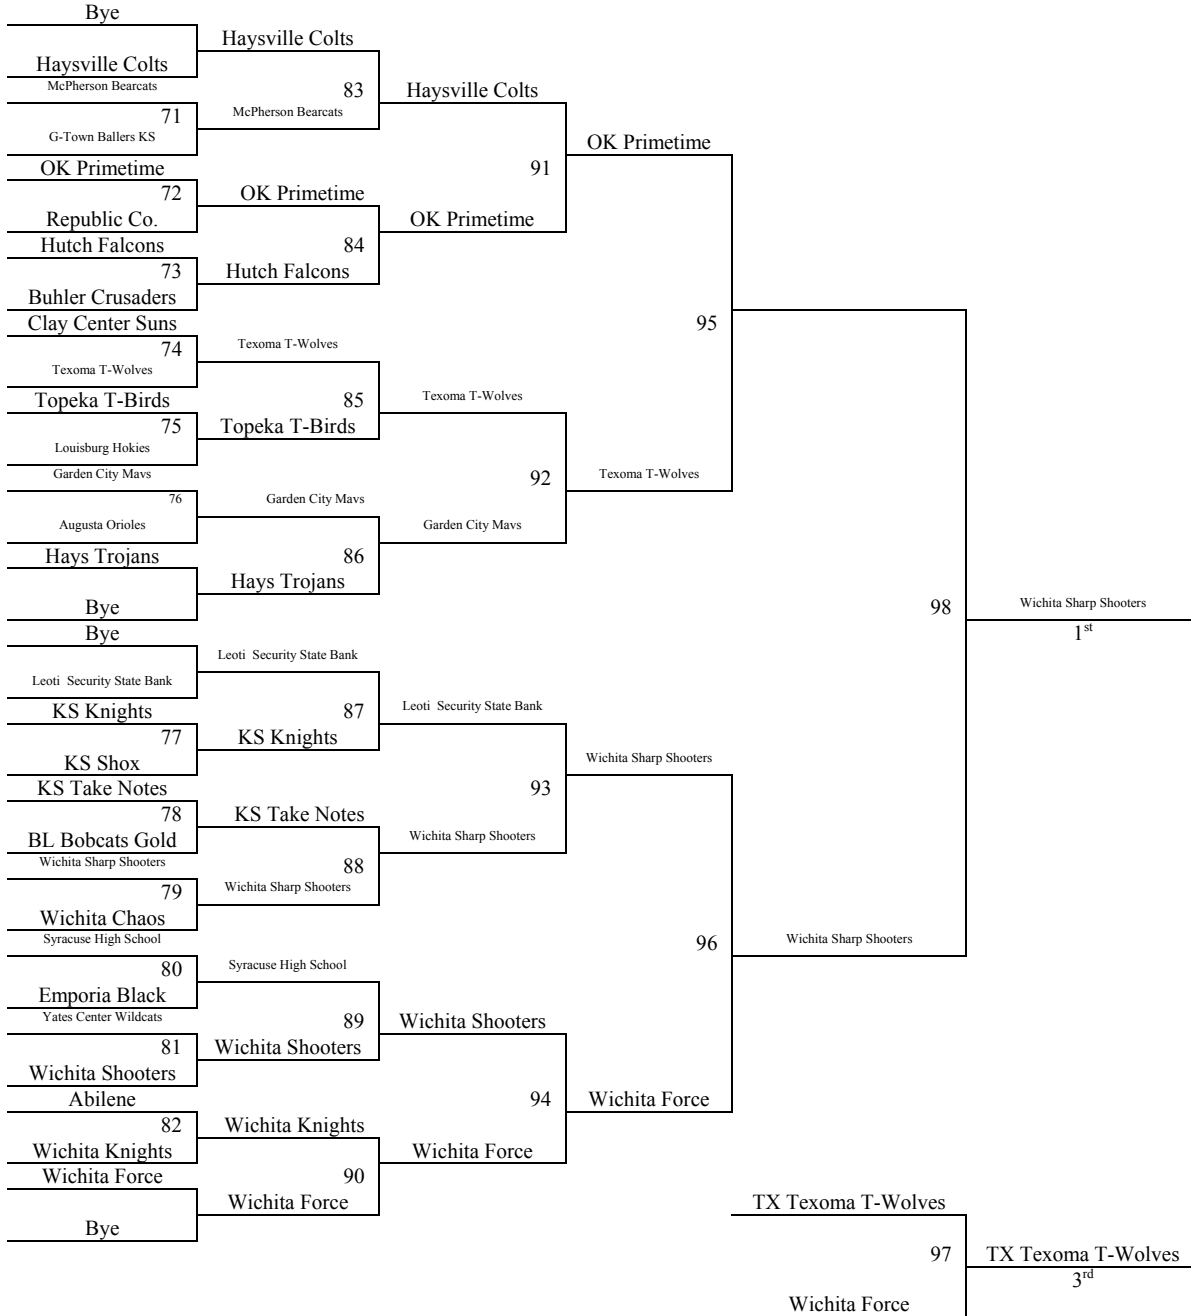

Bracket A

**Summer Kickoff
June 8-10, 2007
9-10th Boys**

Bracket B

**Summer Kickoff
June 8-10, 2007
9-10th Boys**

Bracket C

**Summer Kickoff
June 8-10, 2007
9-10th Boys**

Bracket C Consolation

**Summer Kickoff
June 8-10, 2007
9-10th Boys
Bracket D**