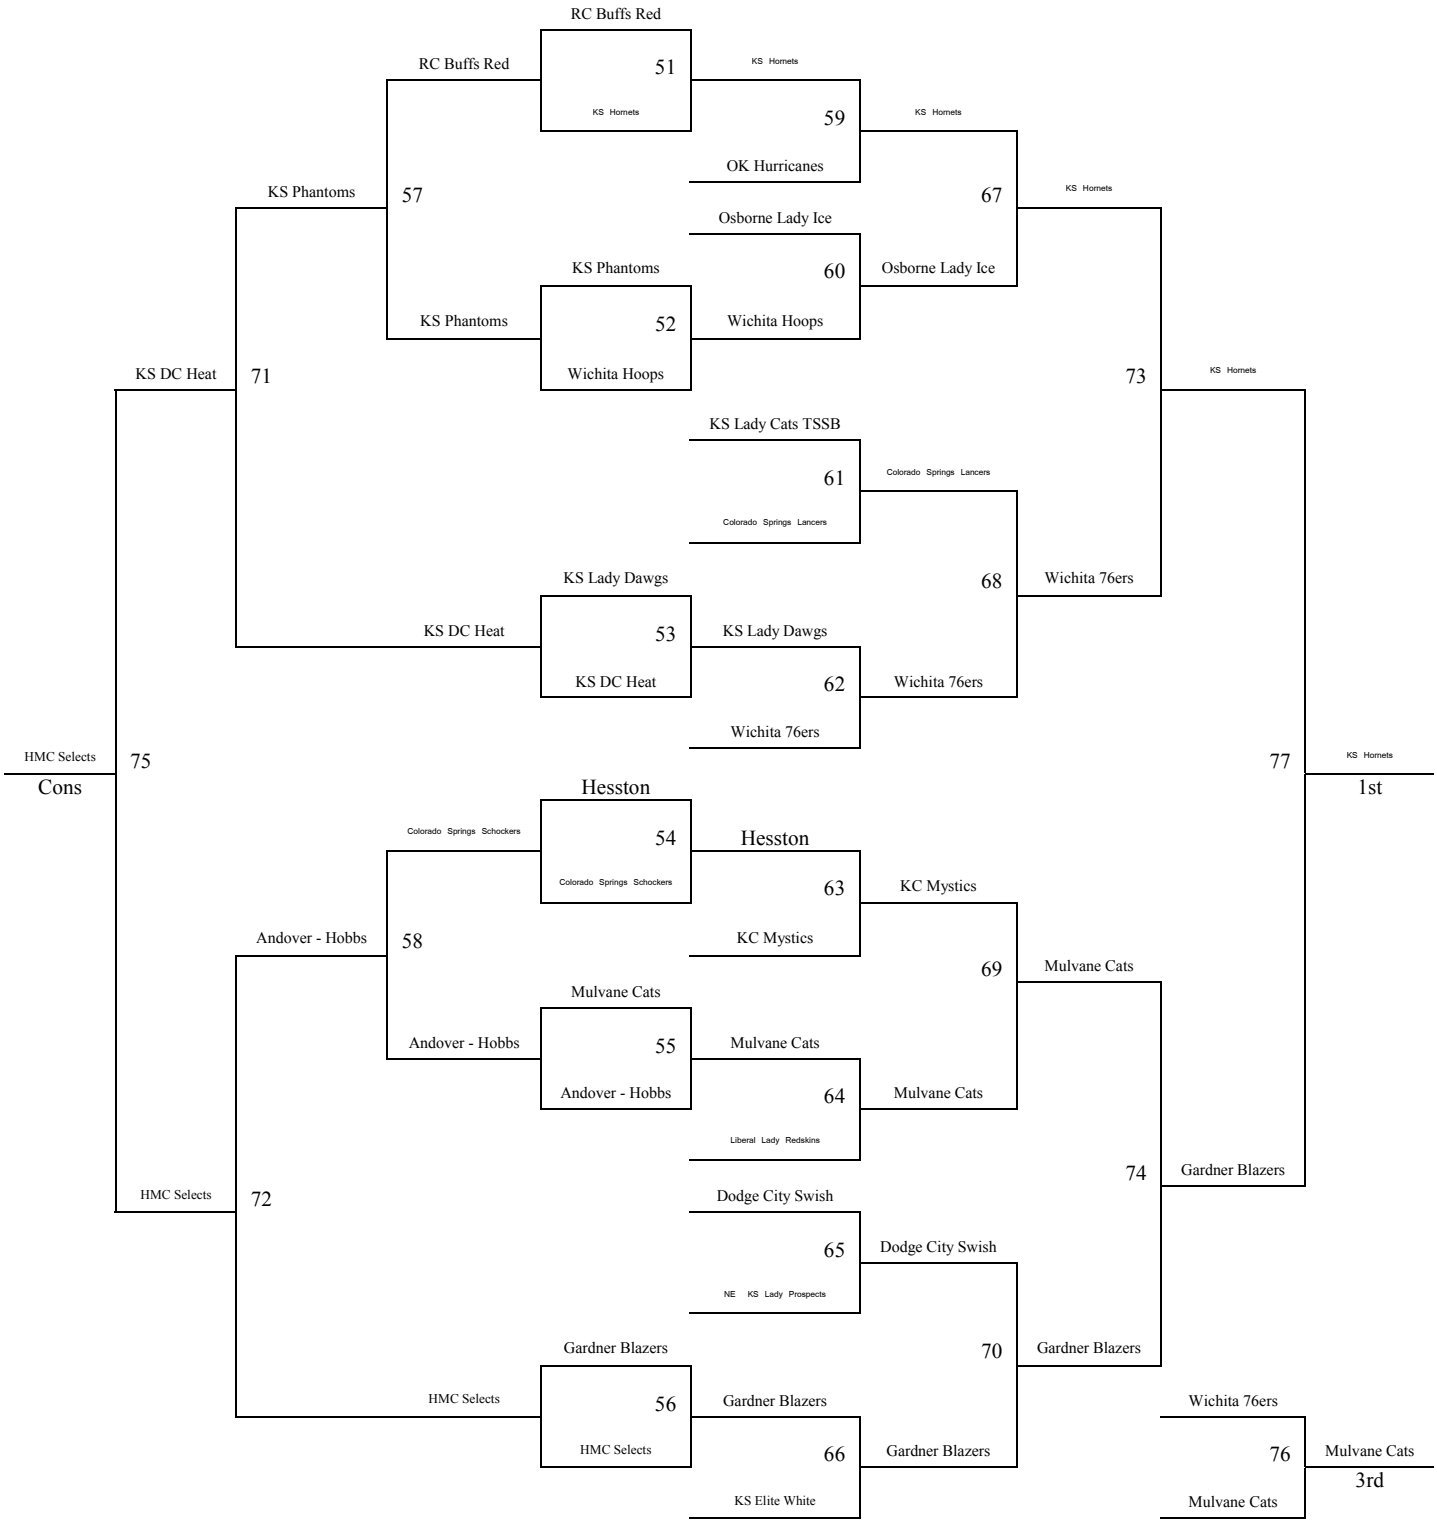

**Summer Kickoff
June 8-10, 2007
9th/10th Grade Girls**