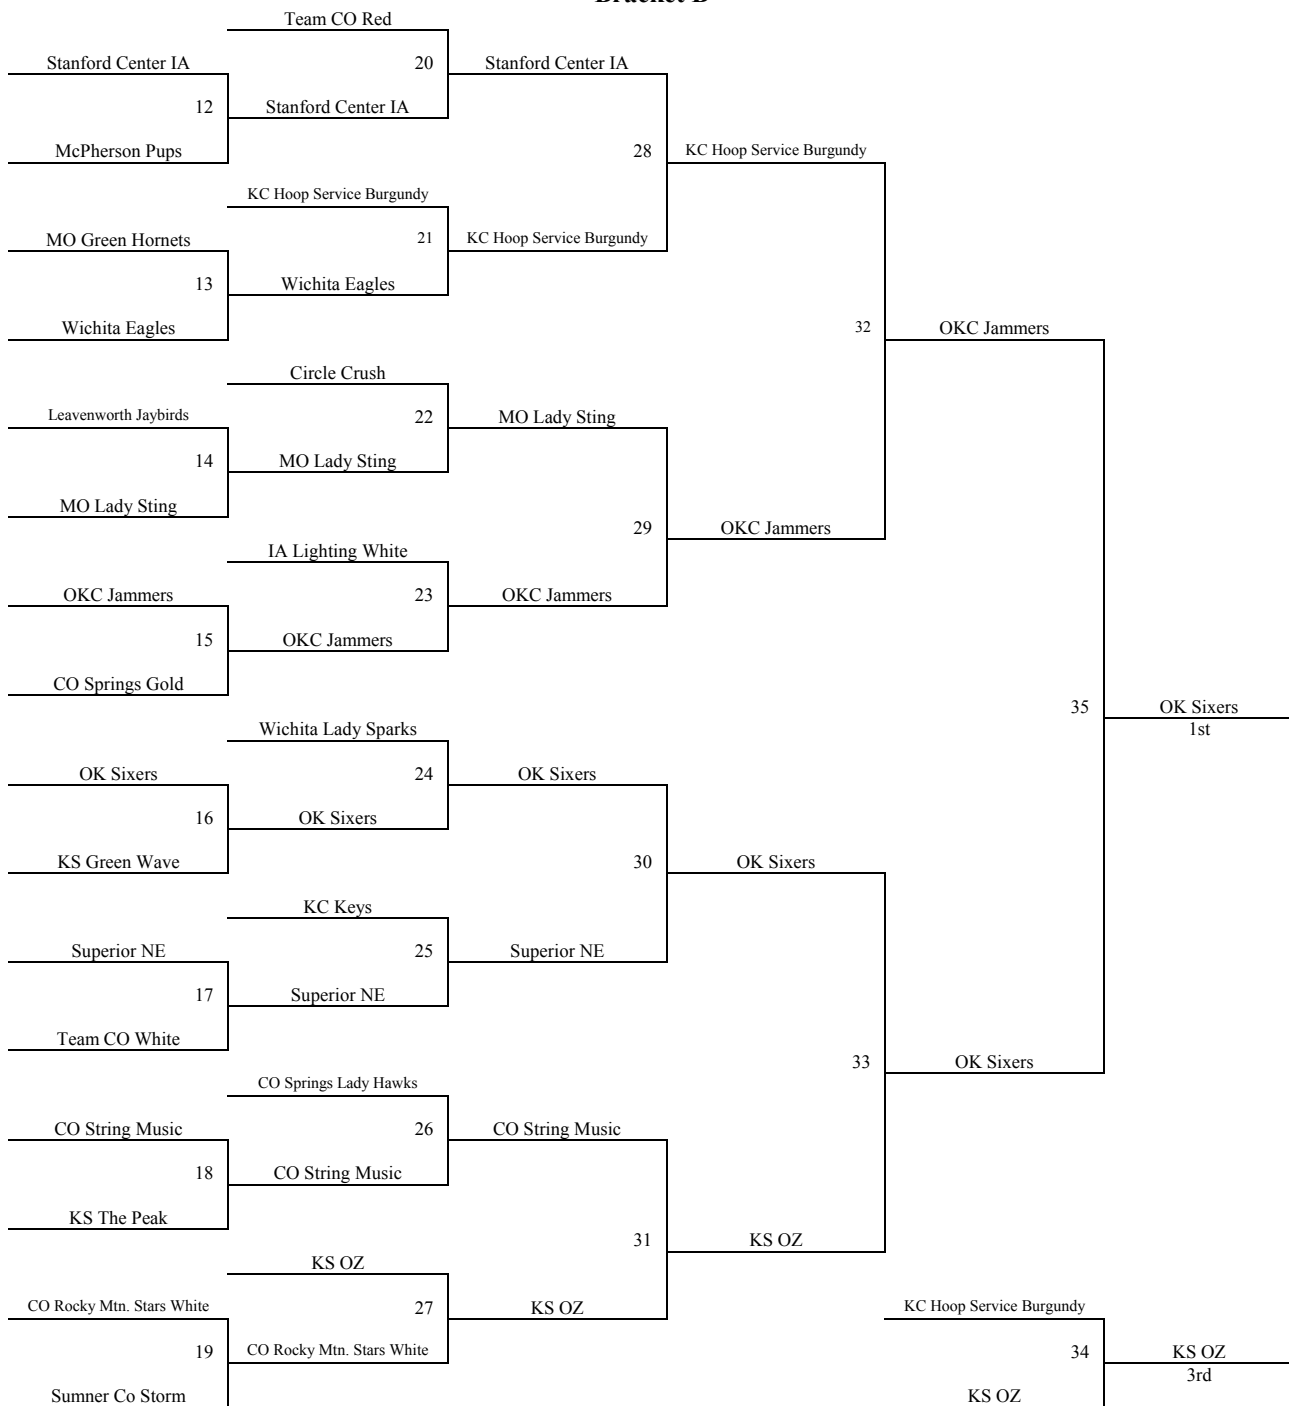

**Summer Kickoff
June 8-10, 2007
9th/10th Grade Girls
Bracket B**