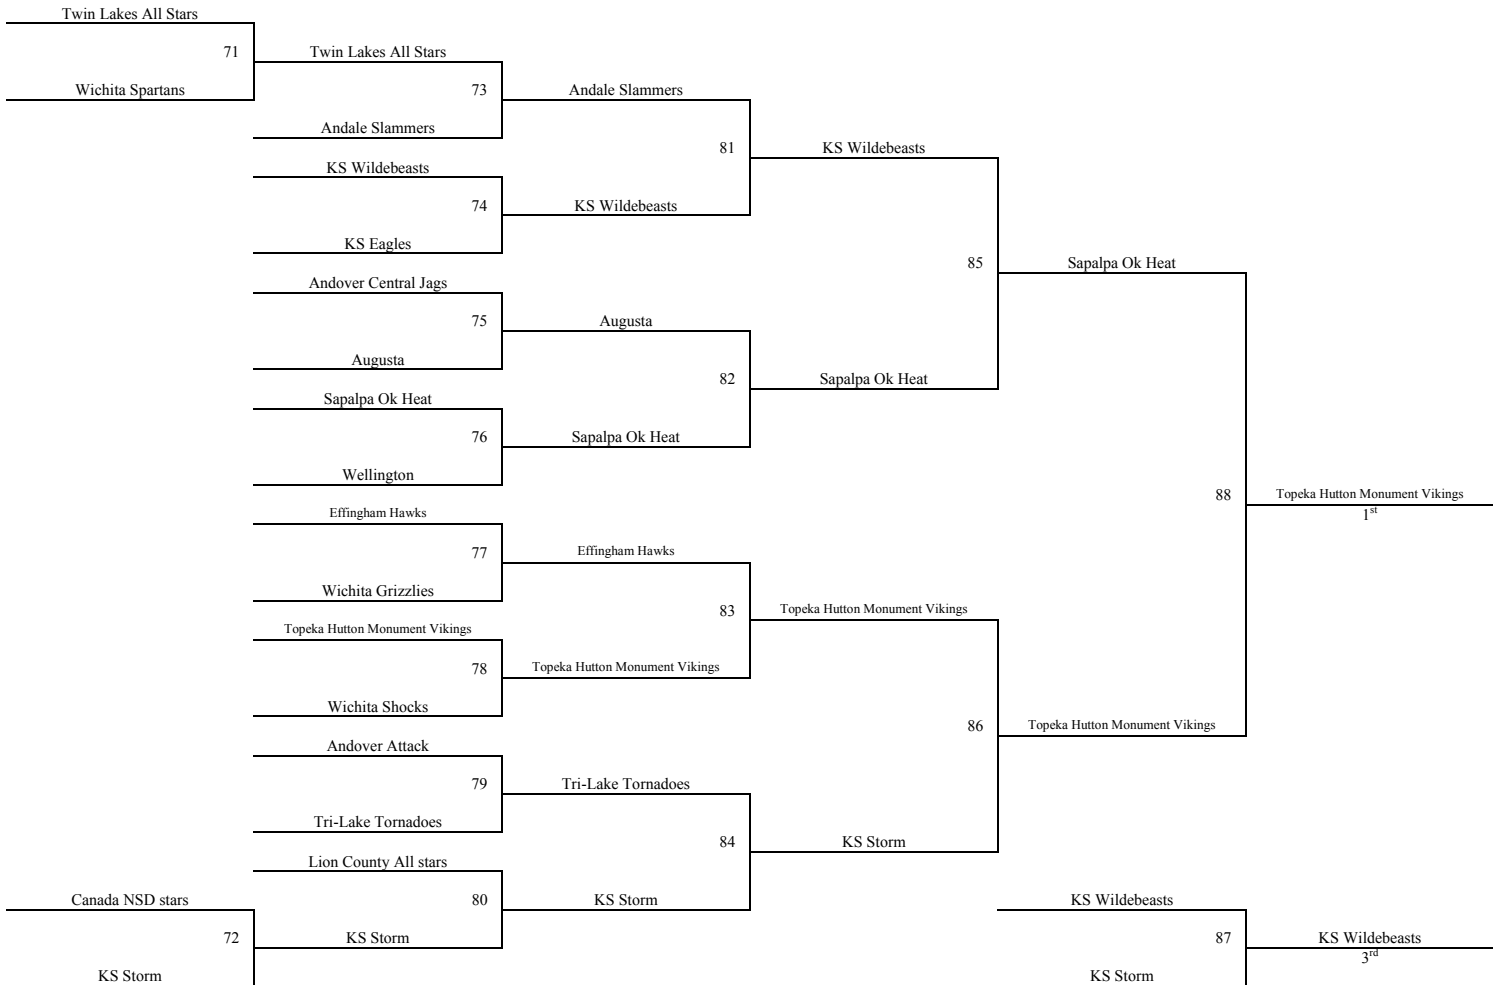

* on Games 88 and 87 means that time will be allowed to rest before Championship game

**Summer Kickoff
June 8-10, 2007
8th Grade Boys**

Bracket A

Summer Kickoff June 8-10, 2007 8th Grade Boys

Bracket B

**Summer Kickoff
June 8-10, 2007
8th Grade Boys
Bracket C**