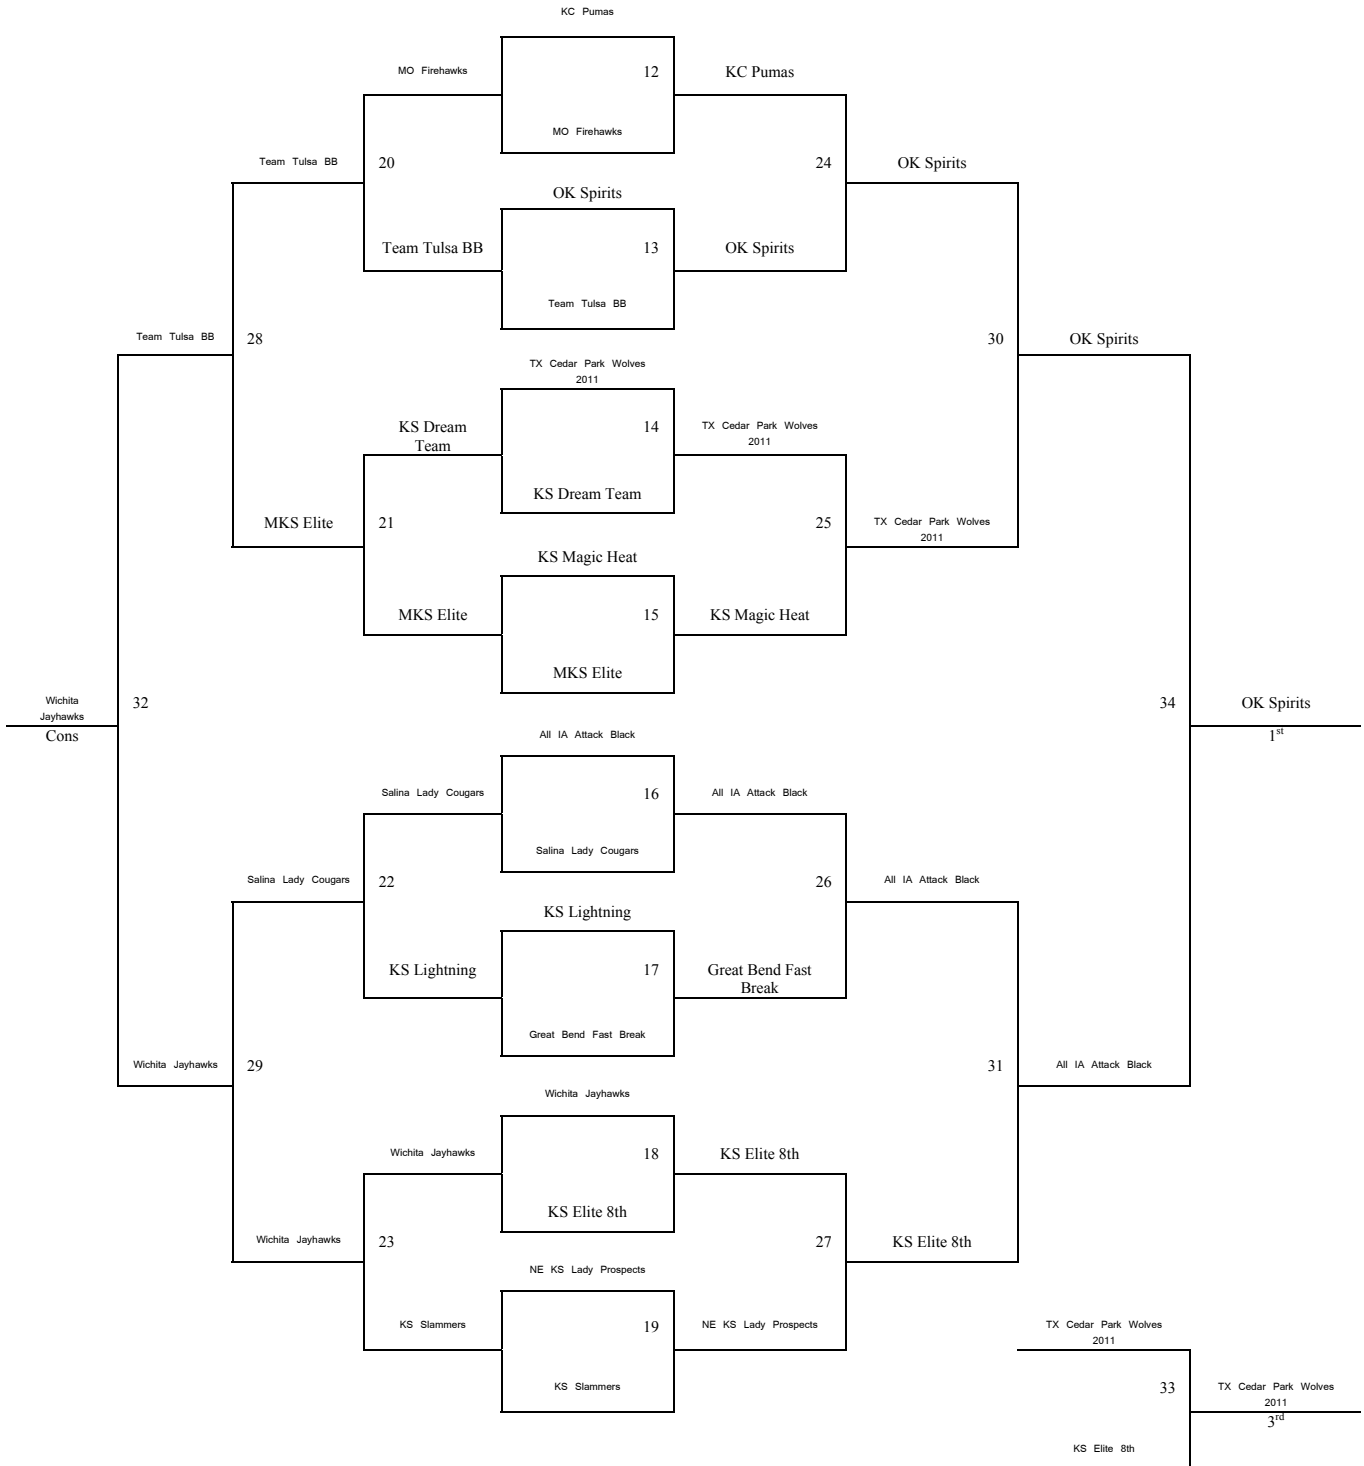

Summer Kickoff June 8-10 8th Grade Girls

Bracket B