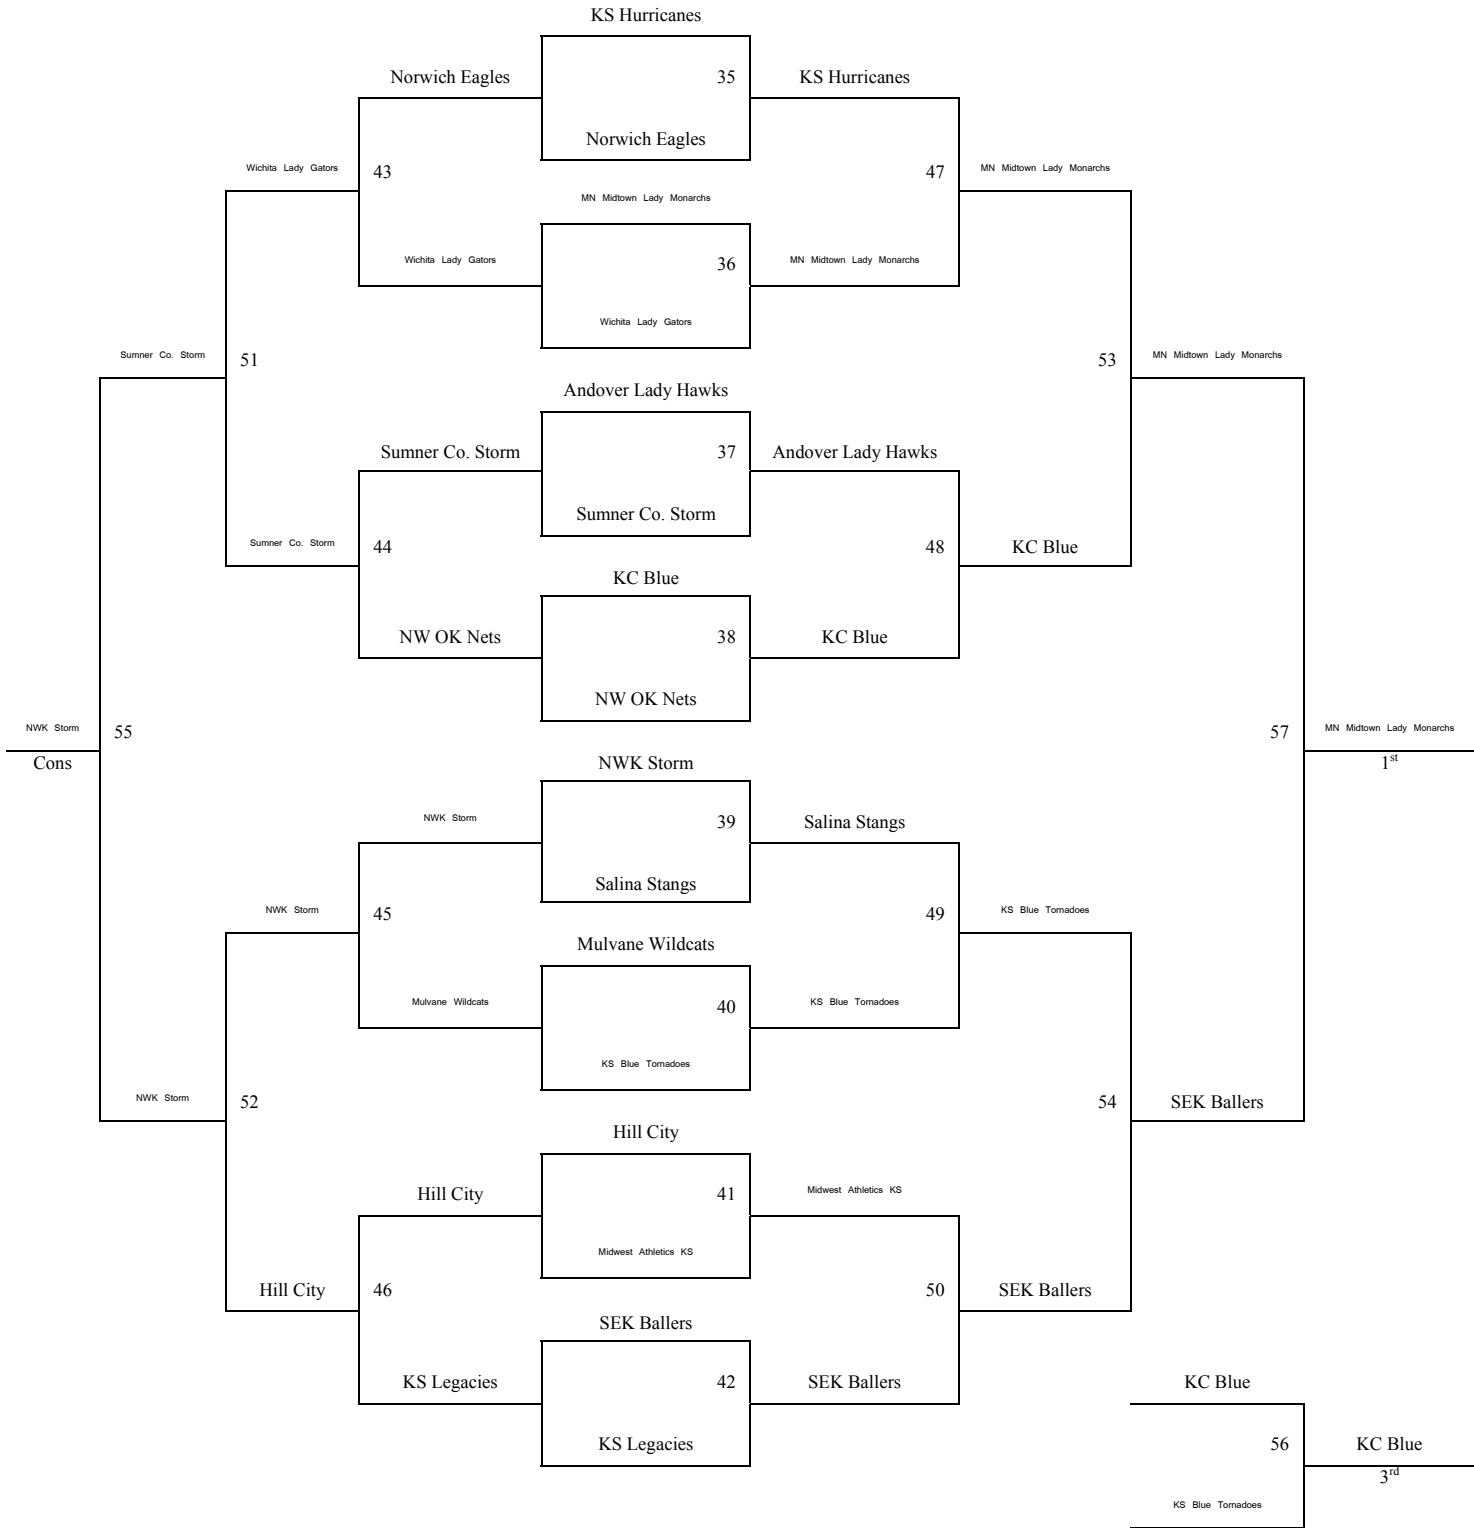

**Summer Kickoff
June 8-10
8th Grade Girls**

Bracket C