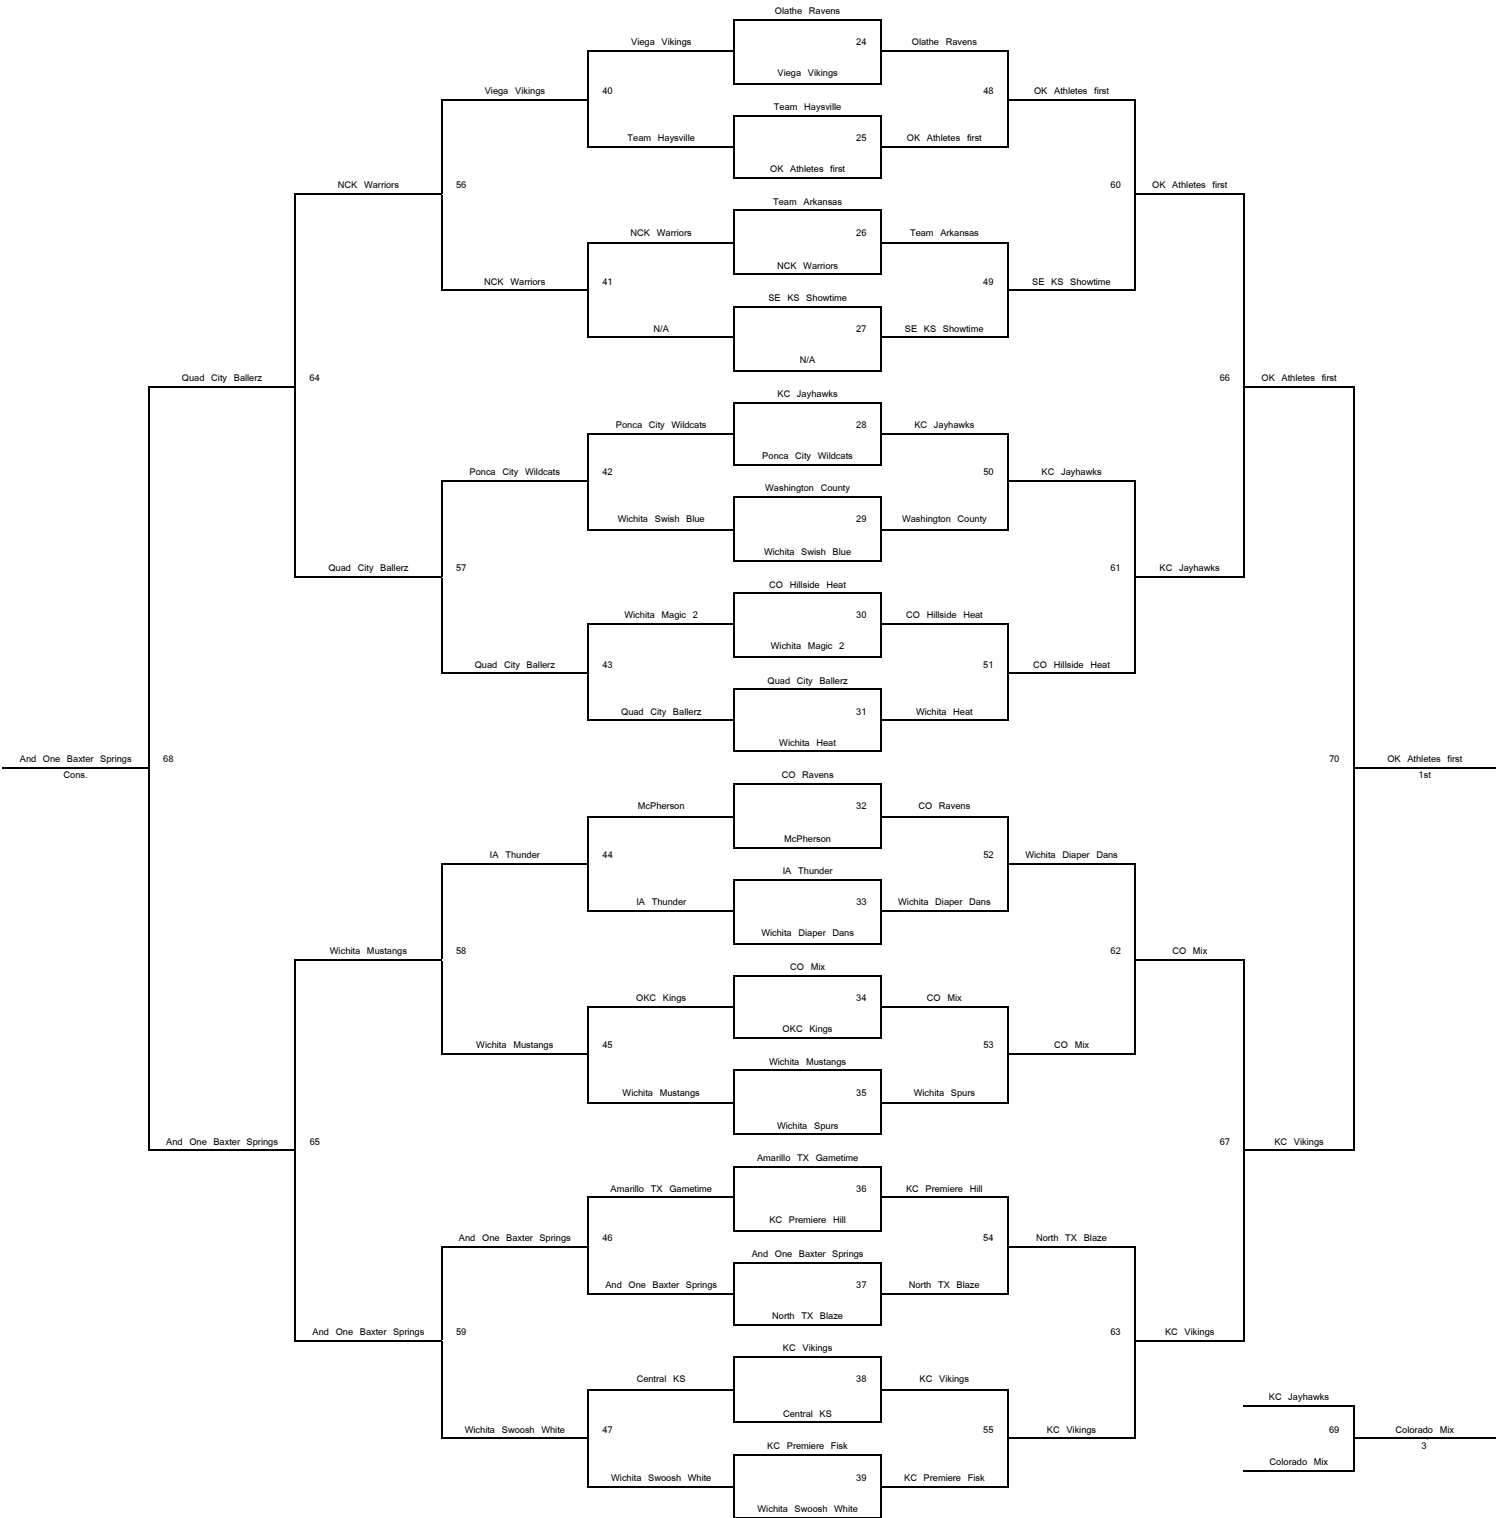

* on Games 88 and 87 means that time will be allowed to rest before Championship game

**Summer Kickoff
June 8-10, 2007
8th Grade Boys**

Bracket A

Summer Kickoff June 8-10, 2007 8th Grade Boys

Bracket B

**Summer Kickoff
June 8-10, 2007
8th Grade Boys
Bracket C**