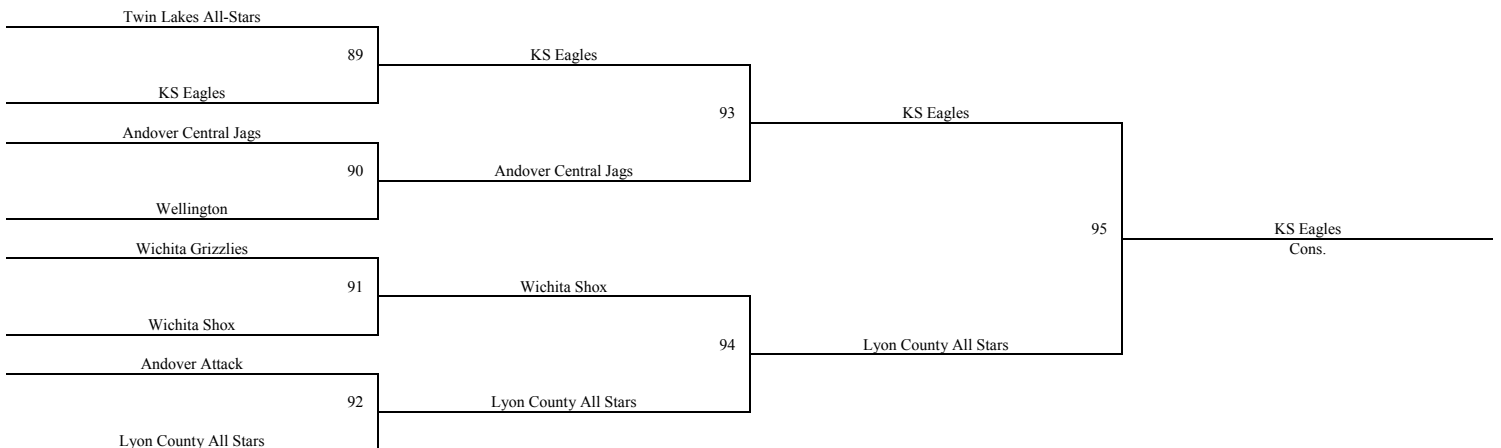

Pool P	W	L
62. Viega Vikings	3	1
63. Wichita Spartans	1	3
64. Canada NSD Stars		4
65. Lyon Co. All Stars	2	2
66. KC Premiere - Fisk	4	

Top 2 teams in pools A – H to Bracket A. Others to Bracket B.
Top 2 teams in pools I – P to Bracket B. Others to Bracket C.

* on Games 88 and 87 means that time will be allowed to rest before Championship game

**Summer Kickoff
June 8-10, 2007
8th Grade Boys**

Bracket A

Summer Kickoff June 8-10, 2007 8th Grade Boys

Bracket B

**Summer Kickoff
June 8-10, 2007
8th Grade Boys
Bracket C**

Bracket C Consolation

**Summer Kickoff
June 8-10
8th Grade Girls**

Pool A	W	L	Pool B	W	L	Pool C	W	L
1. KS Slammers		3	5. MO Wildfire	2	1	9. All IA Attack – Black	1	2
2. KC Pumas	1	2	6. Great Bend Fastbreak		3	10. MKS Elite		3
3. MO Lady Magic	2	1	7. All IA Attack – Red	3		11. CO Rockies Nike	2	1
4. OK SCU Hoops	3		8. TX Cedar Park Wolves 2011	1	2	12. MO Varsity BB	3	

Pool D	W	L	Pool E	W	L	Pool F	W	L
13. Wichita Jayhawks	2	1	17. KS Hurricanes	1	2	21. Andover Lady Hawks	2	1
14. Rocky Mnt. CO Stars	2	1	18. KS Legacies		3	22. KS Blue Tornadoes		3
15. Team Tulsa BB		3	19. KS Elite – 8 th	2	1	23. Salina Lady Cougars	2	1
16. KC Les Chats	2	1	20. OK Spirits	3	0	24. KS Magic Heat	2	1