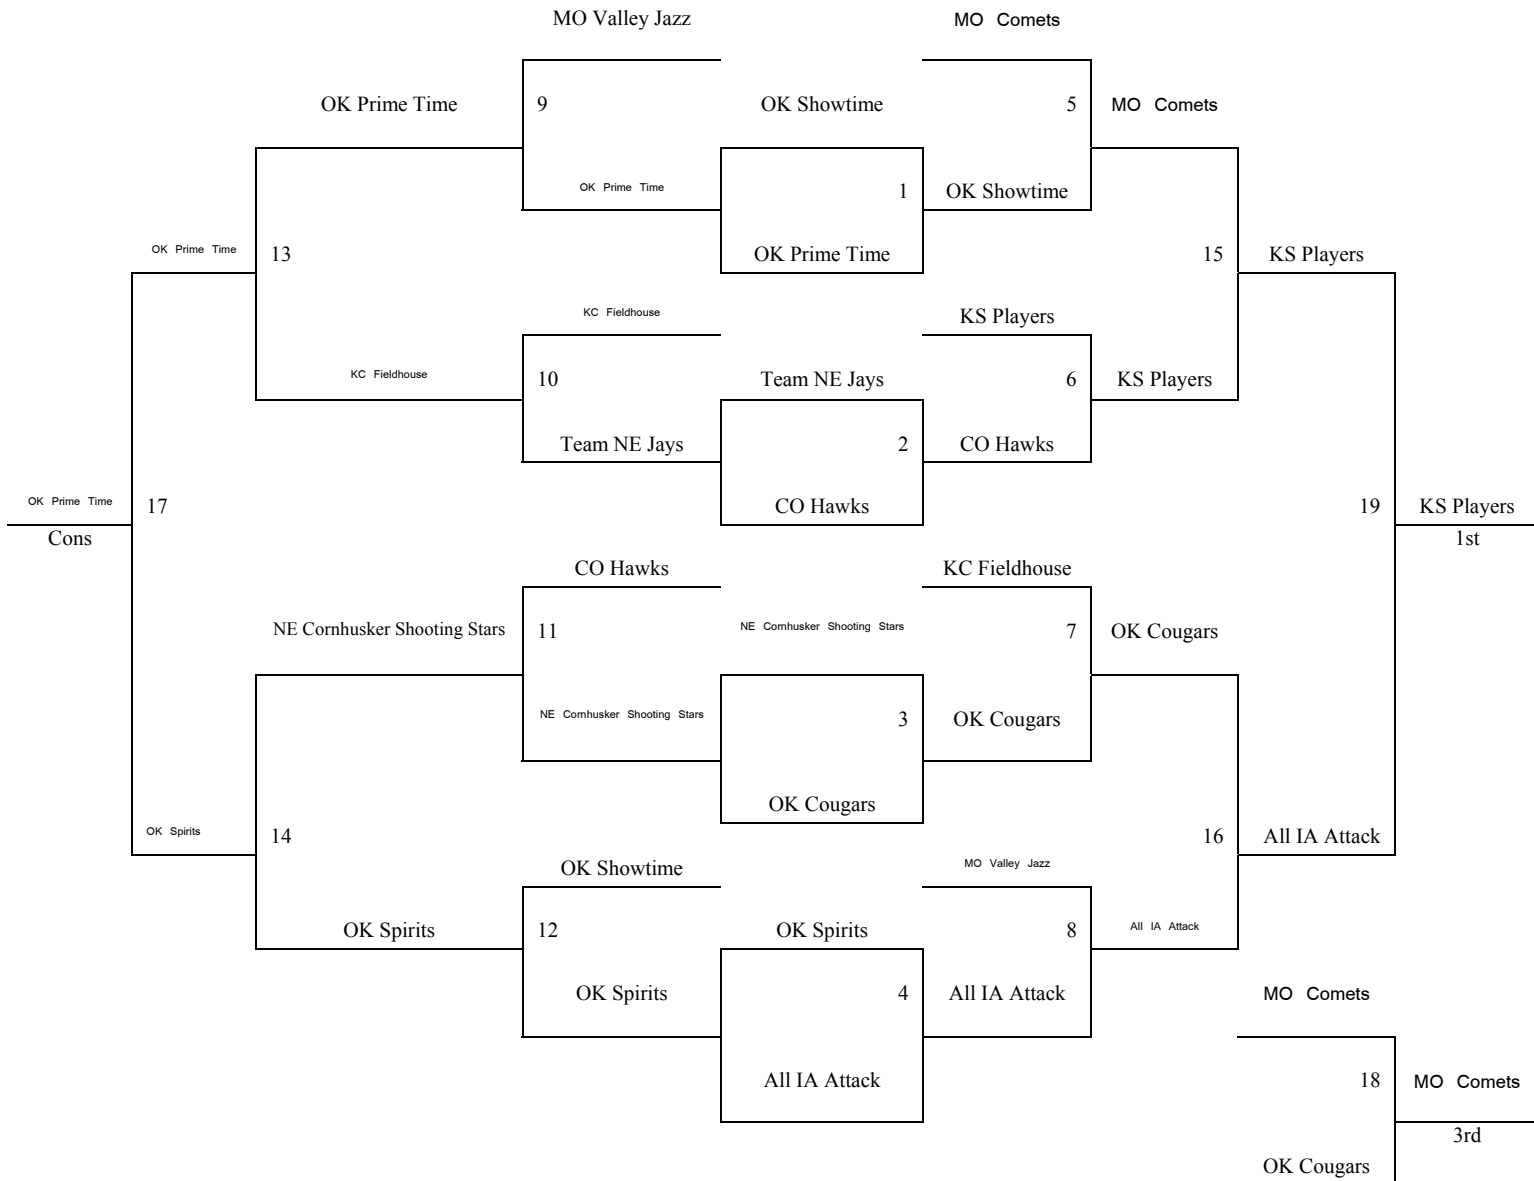

**Summer Kickoff
June 8-10, 2007
7th Grade Boys
Bracket A**