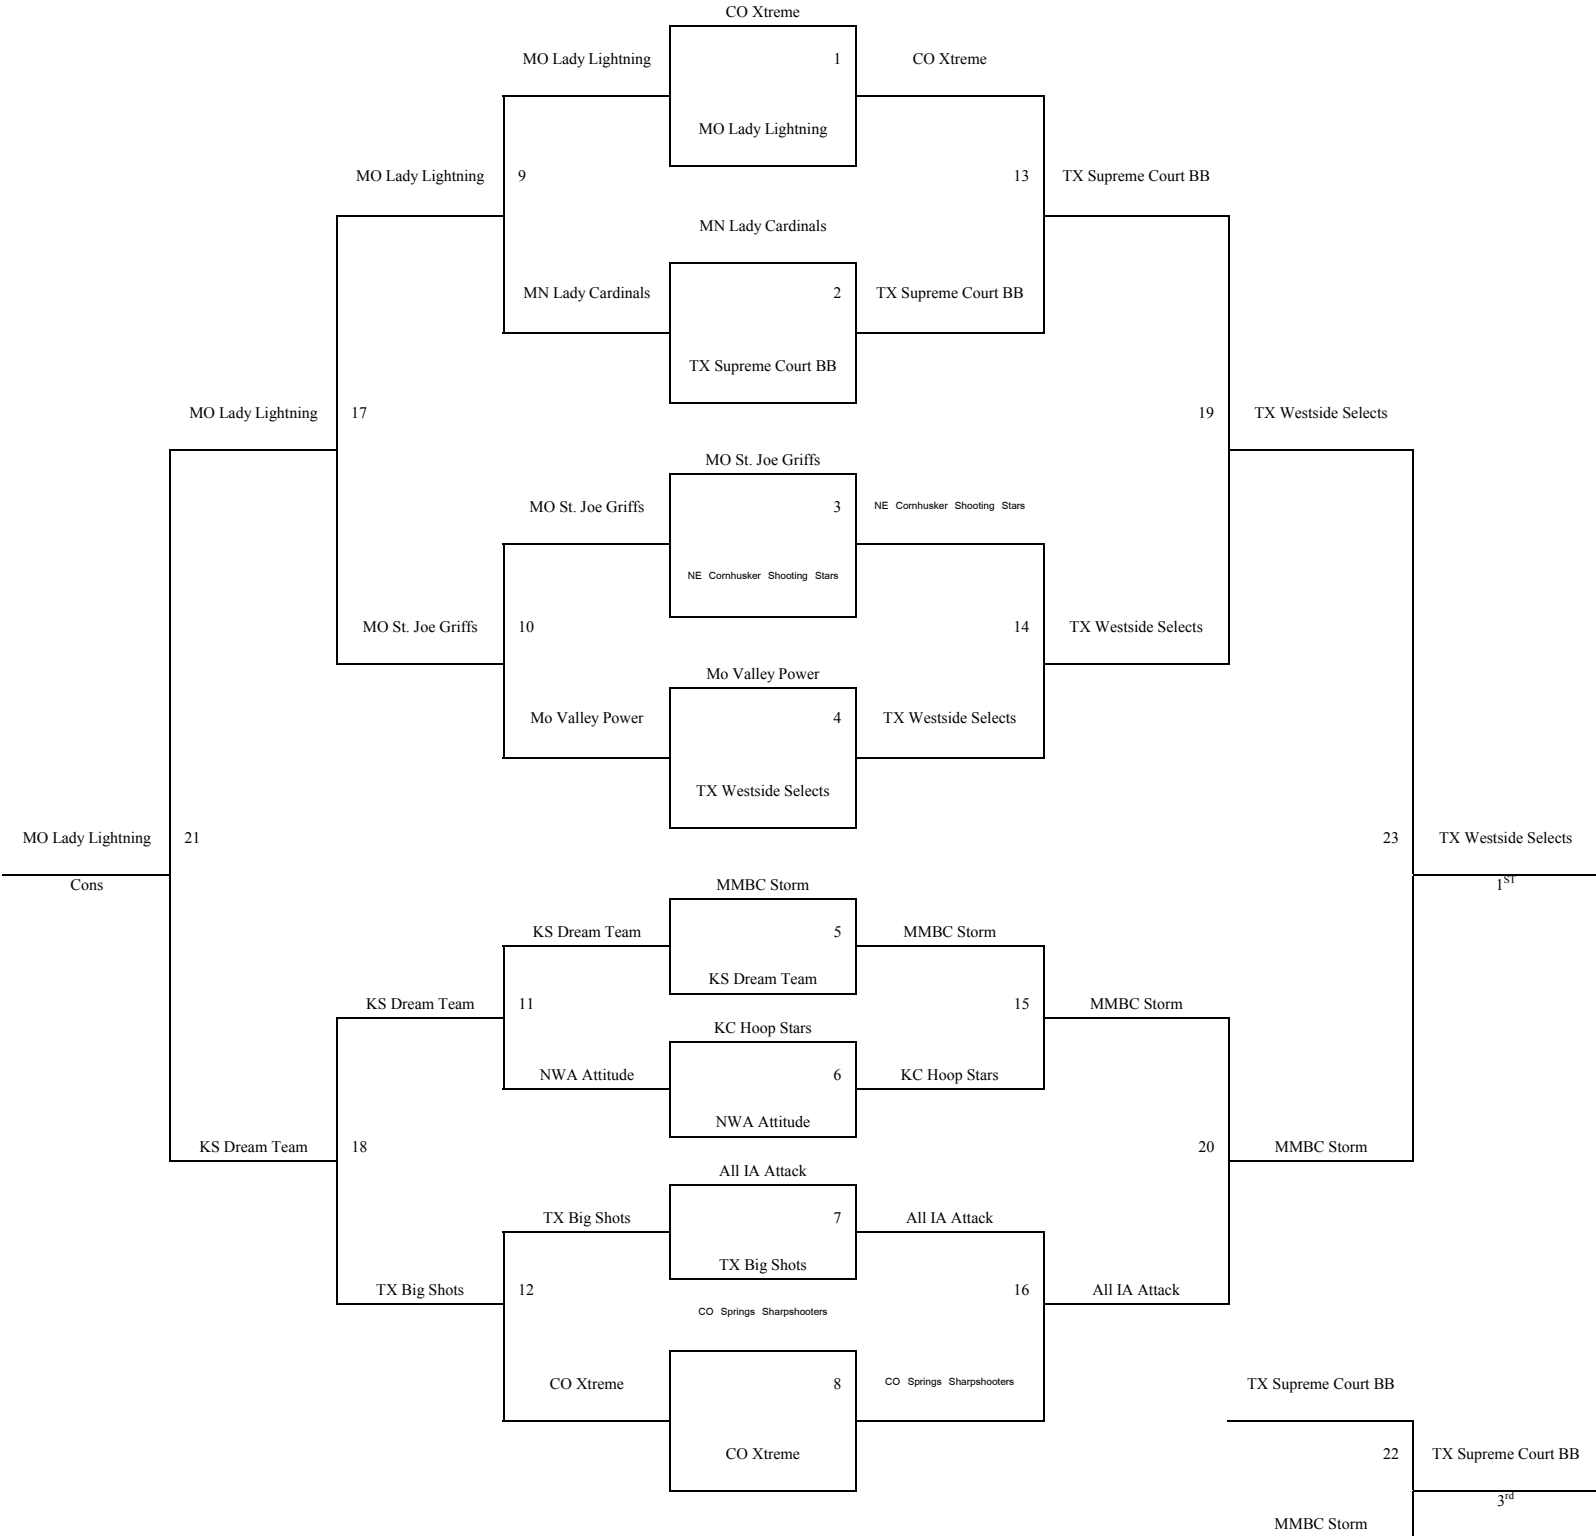

**7th Grade Girls
June 8-10, 2007
Summer Kickoff
Bracket A**