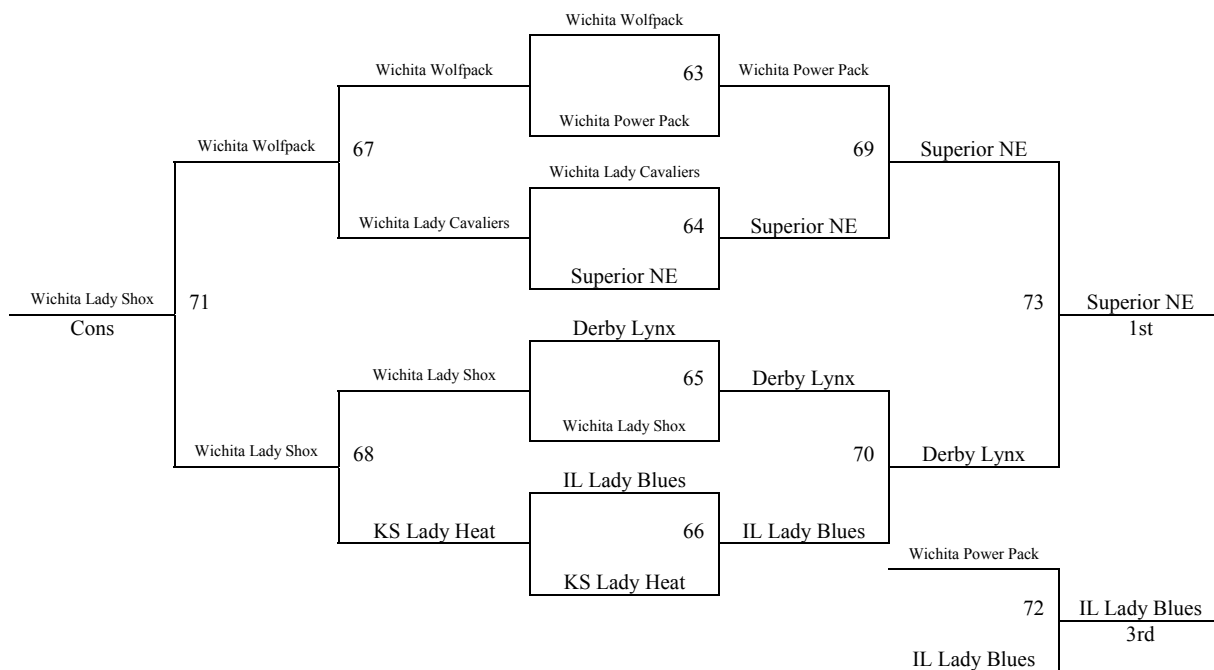

Pool M		W	L	Pool N		W	L
49. Hesston Swathers		1	2	53. Wichita Ballers		2	1
50. Salina Stangs			3	54. Mid Kansas Hoopsters		3	
51. Attica Blaze		3		55. Ladyz Hoop-N-It		1	2
52. Skyline		2	1	56. KS Pink Ladies			3

Pools A-H Top 2 teams to Bracket A. Others to Bracket B.
Pools I-L Top 2 teams to Bracket B. Others to Bracket C.
Pools M-N All to Bracket D.

Please remember the Wall Brackets are final, Not the Programs, please check with Gym Supervisor if you have questions.

**7th Grade Girls
June 8-10, 2007
Summer Kickoff
Bracket A**

7th Grade Girls June 8-10, 2007 Summer Kickoff Bracket B

**7th Grade Girls
June 8-10, 2007
Summer Kickoff
Bracket C**

Bracket D