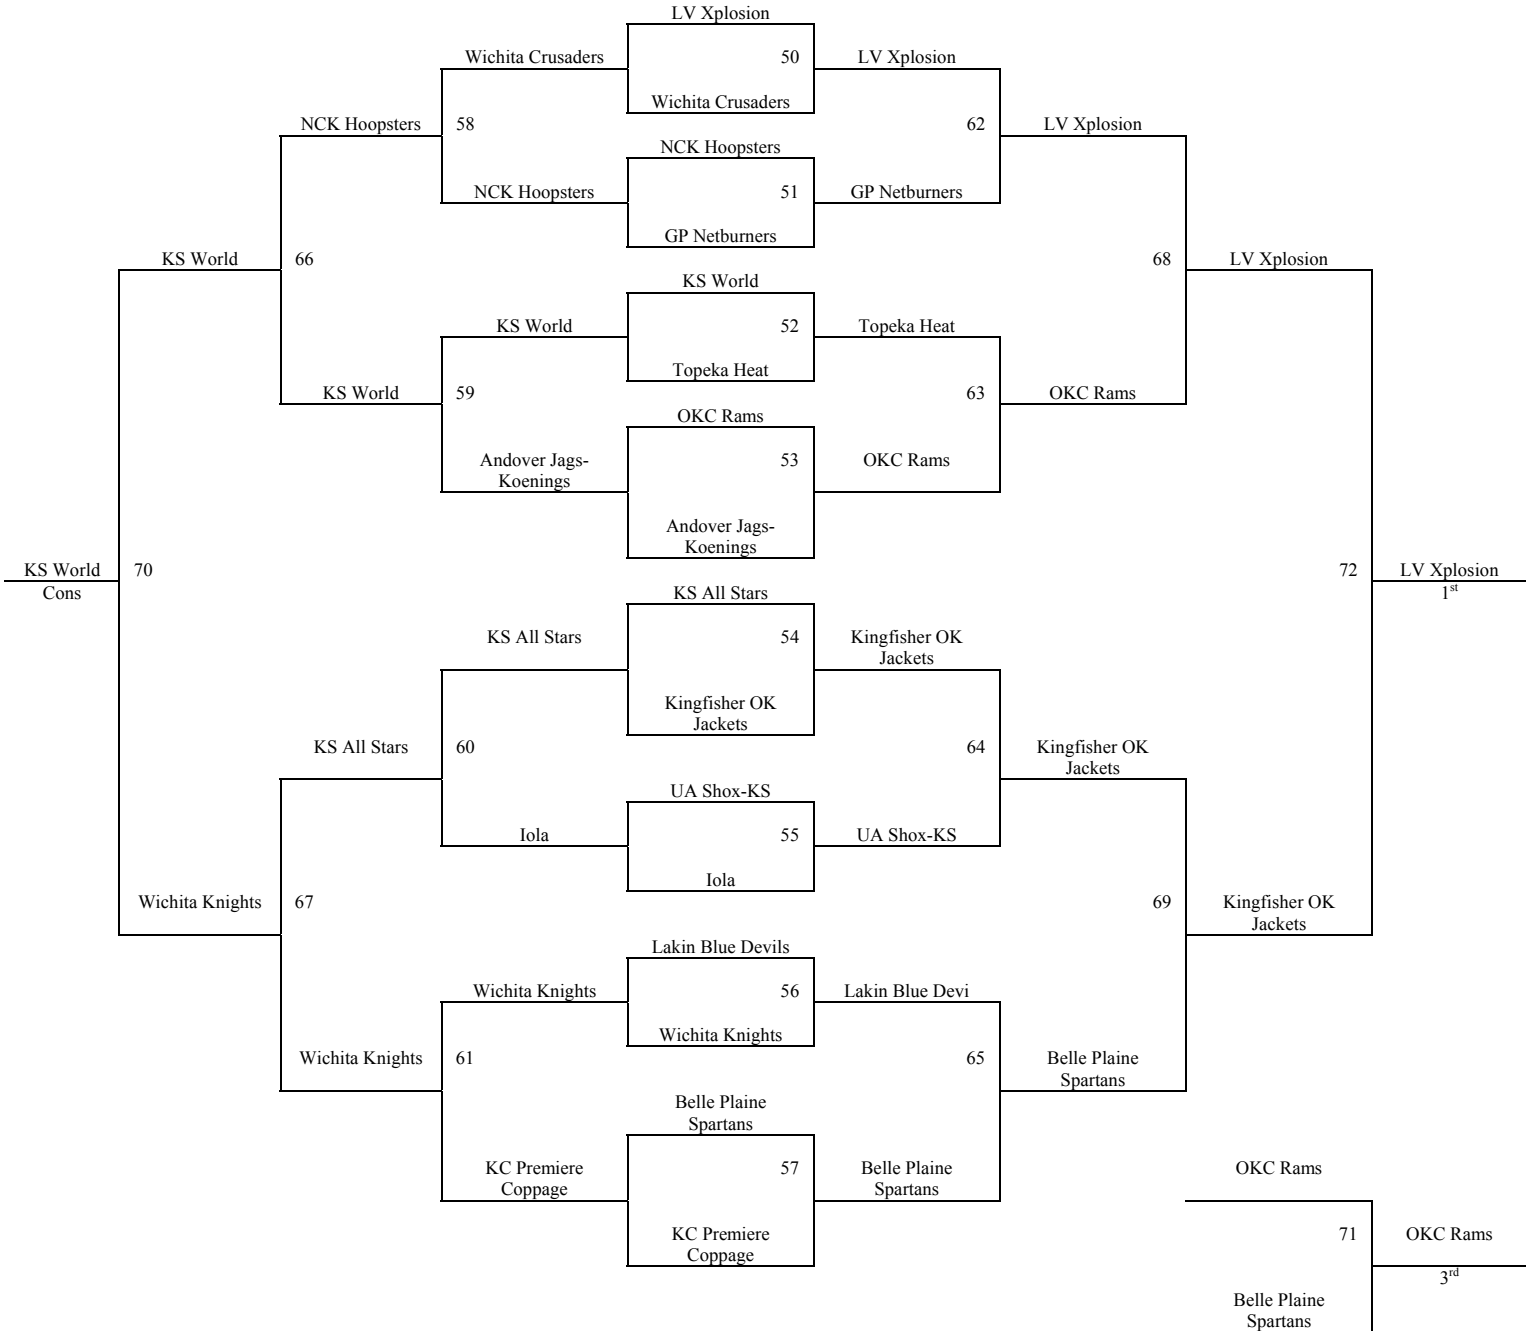

Summer Kickoff
June 8-10, 2007
7th Grade Boys
 Bracket B

**Summer Kickoff
June 8-10, 2007
7th Grade Boys**

Bracket B - Consolation

**Summer Kickoff
June 8-10, 2007
7th Grade Boys**

Bracket C

**Summer Kickoff
June 8-10, 2007
7th Grade Boys**