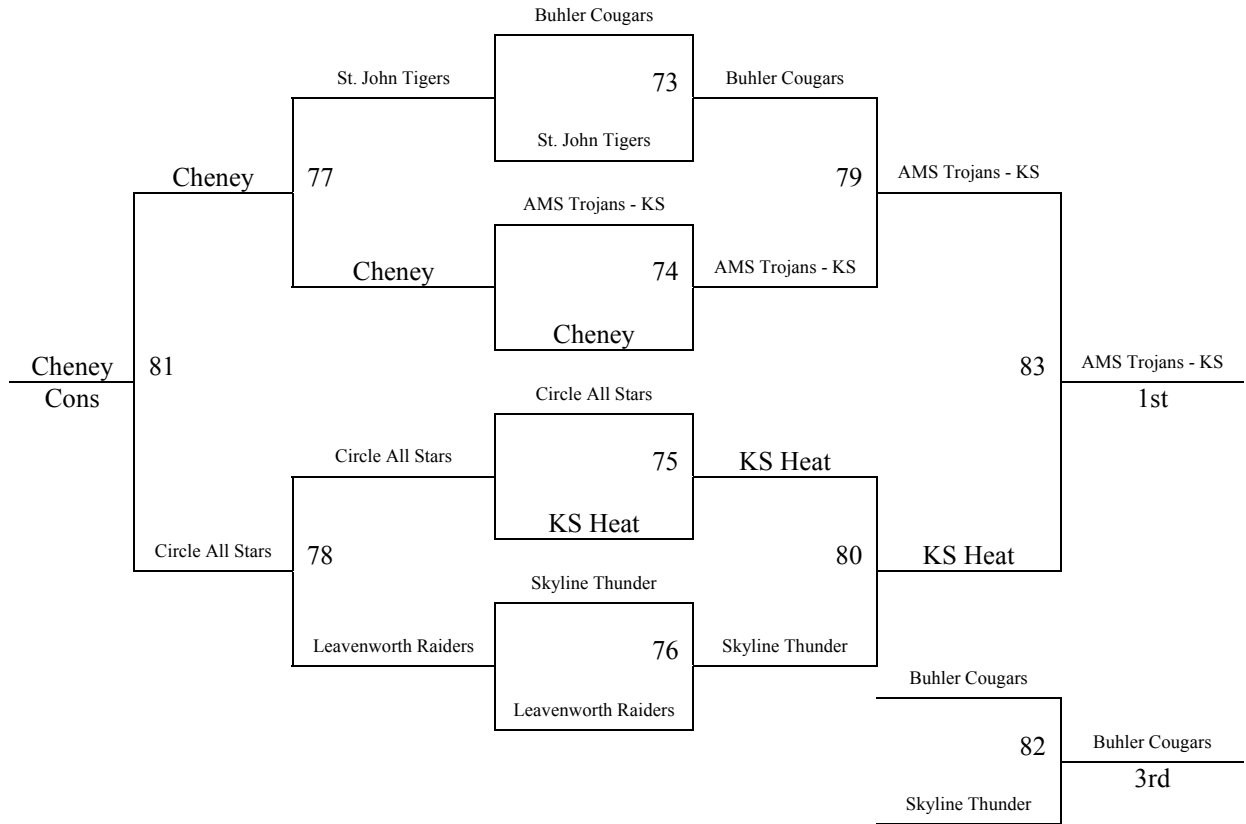

Summer Kickoff
June 8-10, 2007
7th Grade Boys
 Bracket B

**Summer Kickoff
June 8-10, 2007
7th Grade Boys**

Bracket B - Consolation

**Summer Kickoff
June 8-10, 2007
7th Grade Boys**

Bracket C

**Summer Kickoff
June 8-10, 2007
7th Grade Boys**

Bracket D

**Summer Kickoff
June 8-10, 2007
7th Grade Girls
Revised and Posted 6-1-07**

Pool A		W	L	Pool B		W	L	Pool C		W	L
1. KS Players		2	1	5. TX Big Shots		2	1	9. KS Hot Tamales		2	1
2. West TX Swoosh			3	6. CO Elite			3	10. MO St. Joe Griffs		2	1
3. KC Pumas		1	2	7. MO Metro Stars		1	2	11. SD Thunder			3
4. CO Xtreme		3		8. MN Lady Cardinals		3		12. NWA Attitude		2	1