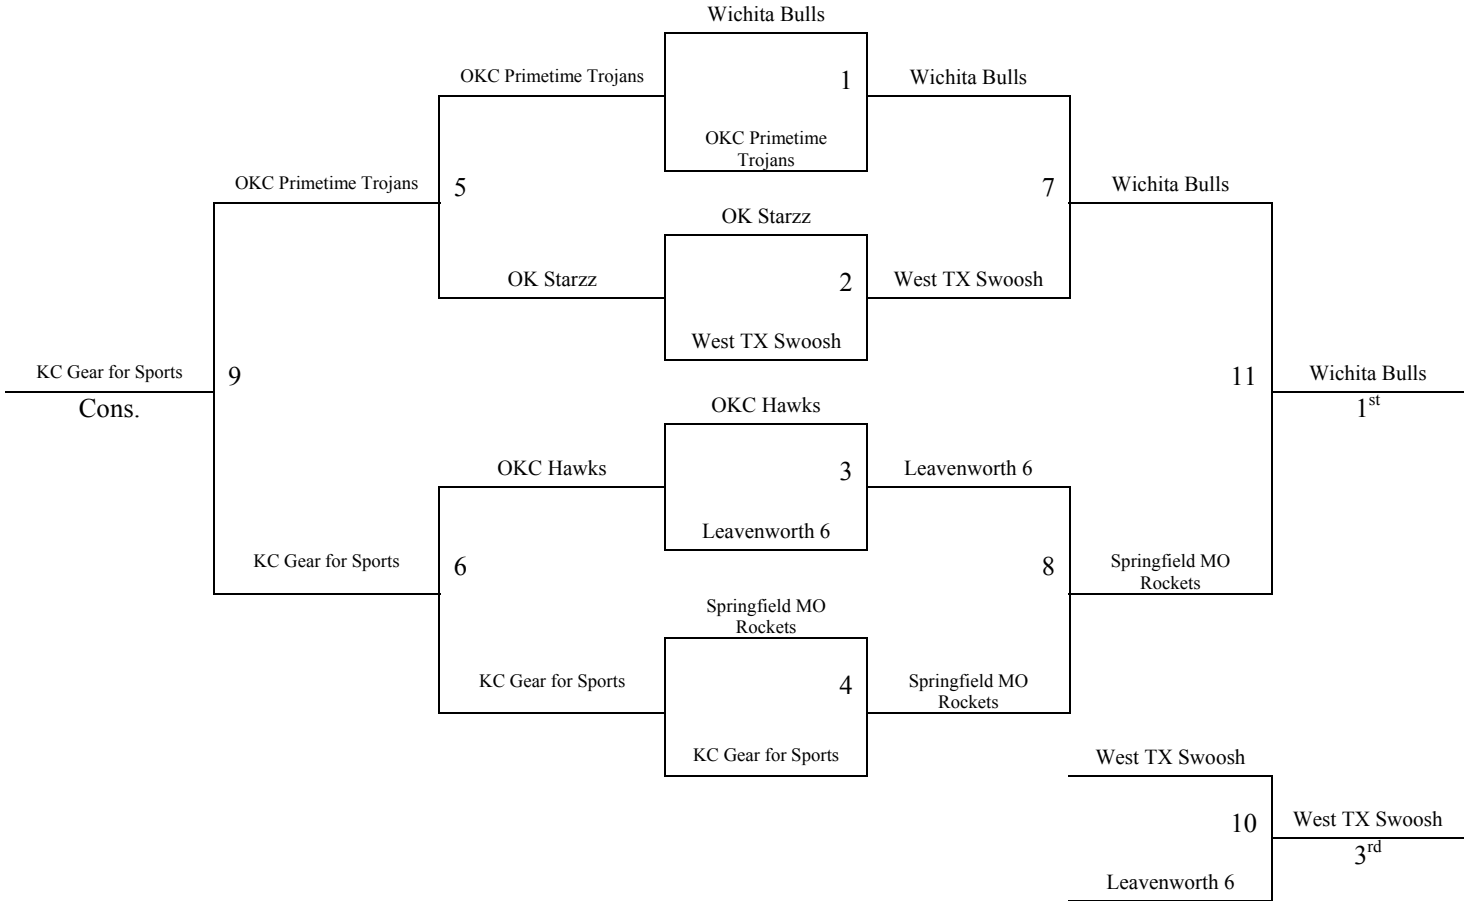

**Summer Kickoff
June 8-10, 2007
6th Grade Boys**

Bracket A