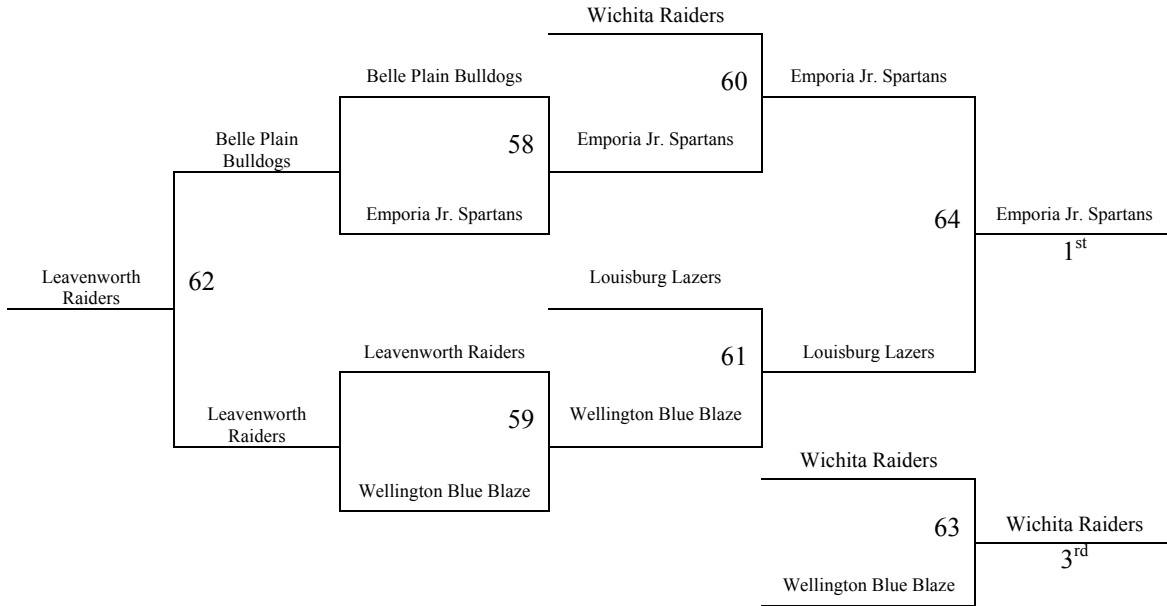

SVHS 1: Smoky Valley High School/Lindsborg HS, Court 1
SVHS 2: Smoky Valley High School/Lindsborg HS, Court 2
BC 1: Bethany College, Court 1
BC 2: Bethany College, Court 2
BC 3: Bethany College, Court 3

**Summer Kickoff
June 8-10, 2007
6th Grade Boys**

Bracket A

**Summer Kickoff
June 8-10, 2007
6th Grade Boys**

Bracket B

**Summer Kickoff
June 8-10, 2007
6th Grade Boys**

Bracket C

**Summer Kickoff
June 8-10, 2007
6th Grade Boys**

Bracket D

**Summer Kickoff
June 8-10, 2007
6th Grade Girls**

Pool A	W	L	Pool B	W	L	Pool C	W	L
1. TX Cedar Park Wolves	1	2	5. Team CO 6th		3	9. KC Thundercats	2	1
2. KS Elite 6 th - 2013	2	1	6. KS Players	2	1	10. North TX Blaze		3
3. NE Cornhuskers Stars	3		7. TX Westside Select 2013	3		11. OK Clovers	1	2
4. MO Hot Shots		3	8. All IA Attack	1	2	12. MO Valley Magic	3	

Pool D	W	L	Pool E	W	L	Pool F	W	L
13. KS Blue Heat	1	2	17. Salina Starz	3		21. Wichita Heat	1	2
14. OK Angels	3		18. Emporia Hot Shots	1	2	22. Leavenworth Elite	2	1
15. AR Blue Bombers	2	1	19. Conway Springs Lady Cardinals	2	1	23. K-Mo Comets	1	2
16. MN Fairview Lady Cardinals		3	20. Clearwater Super Swishers		3	24. OK Sixers	2	1