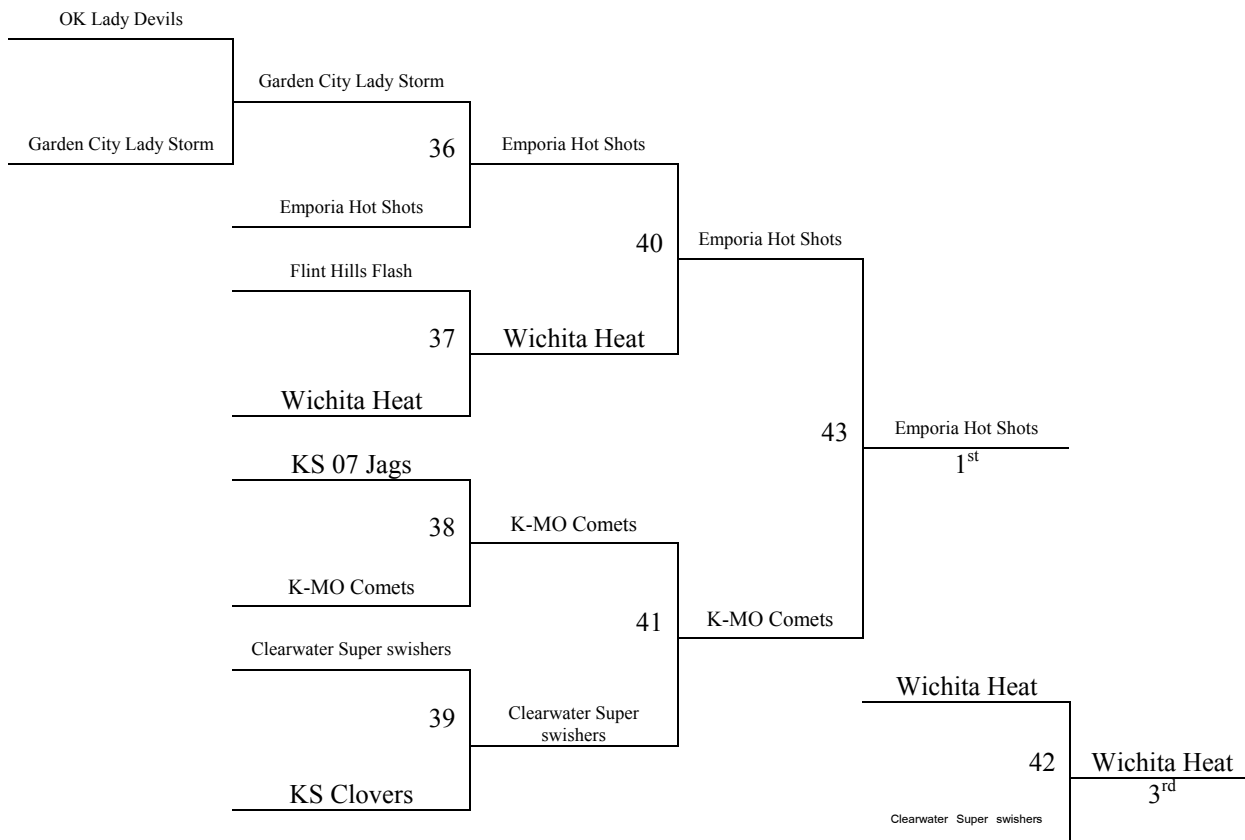

**Summer Kickoff
June 8-10, 2007
6th Grade Girls**

Bracket C