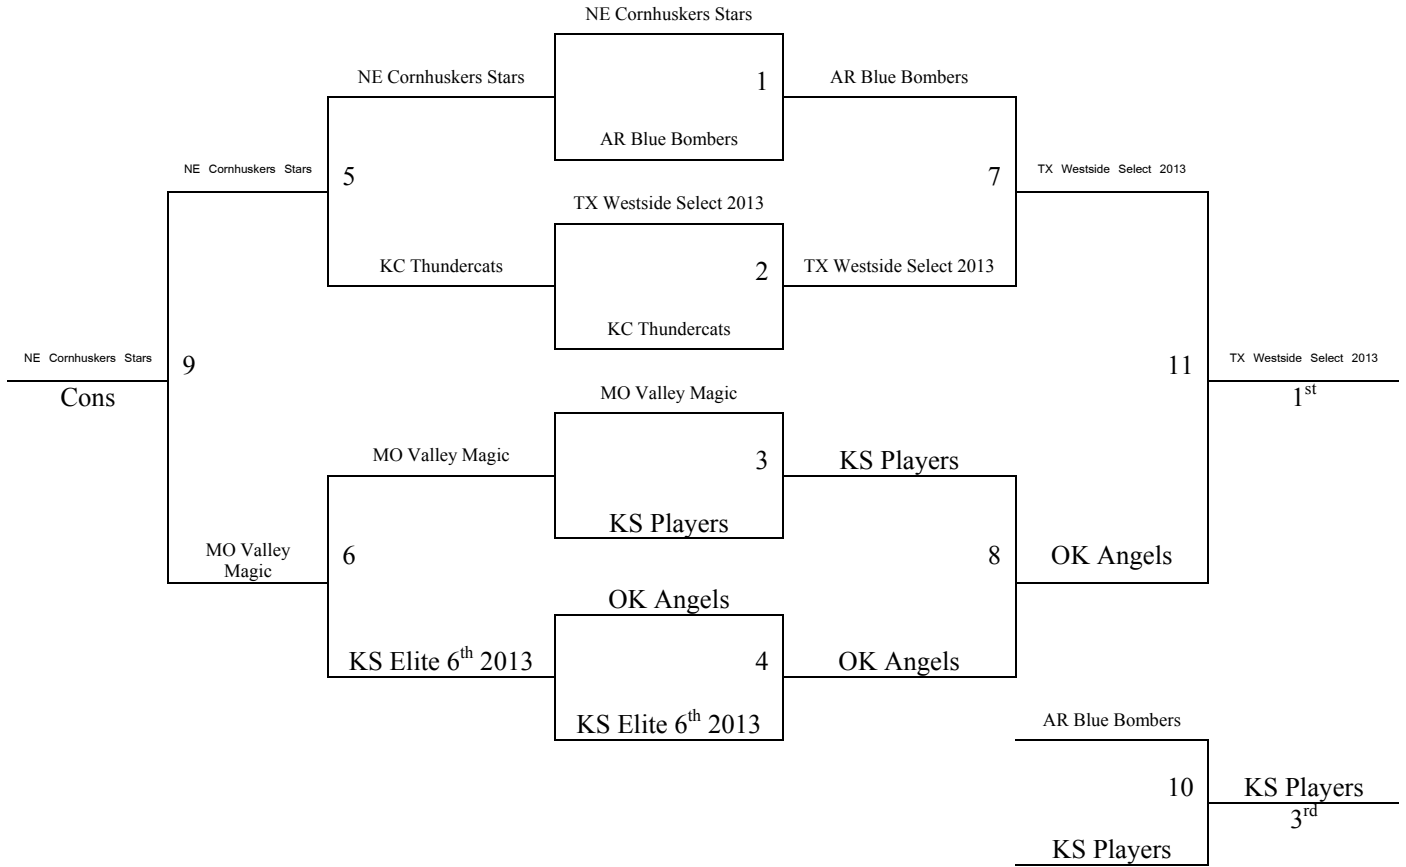

**Summer Kickoff
June 8-10, 2007
6th Grade Girls**

Bracket A