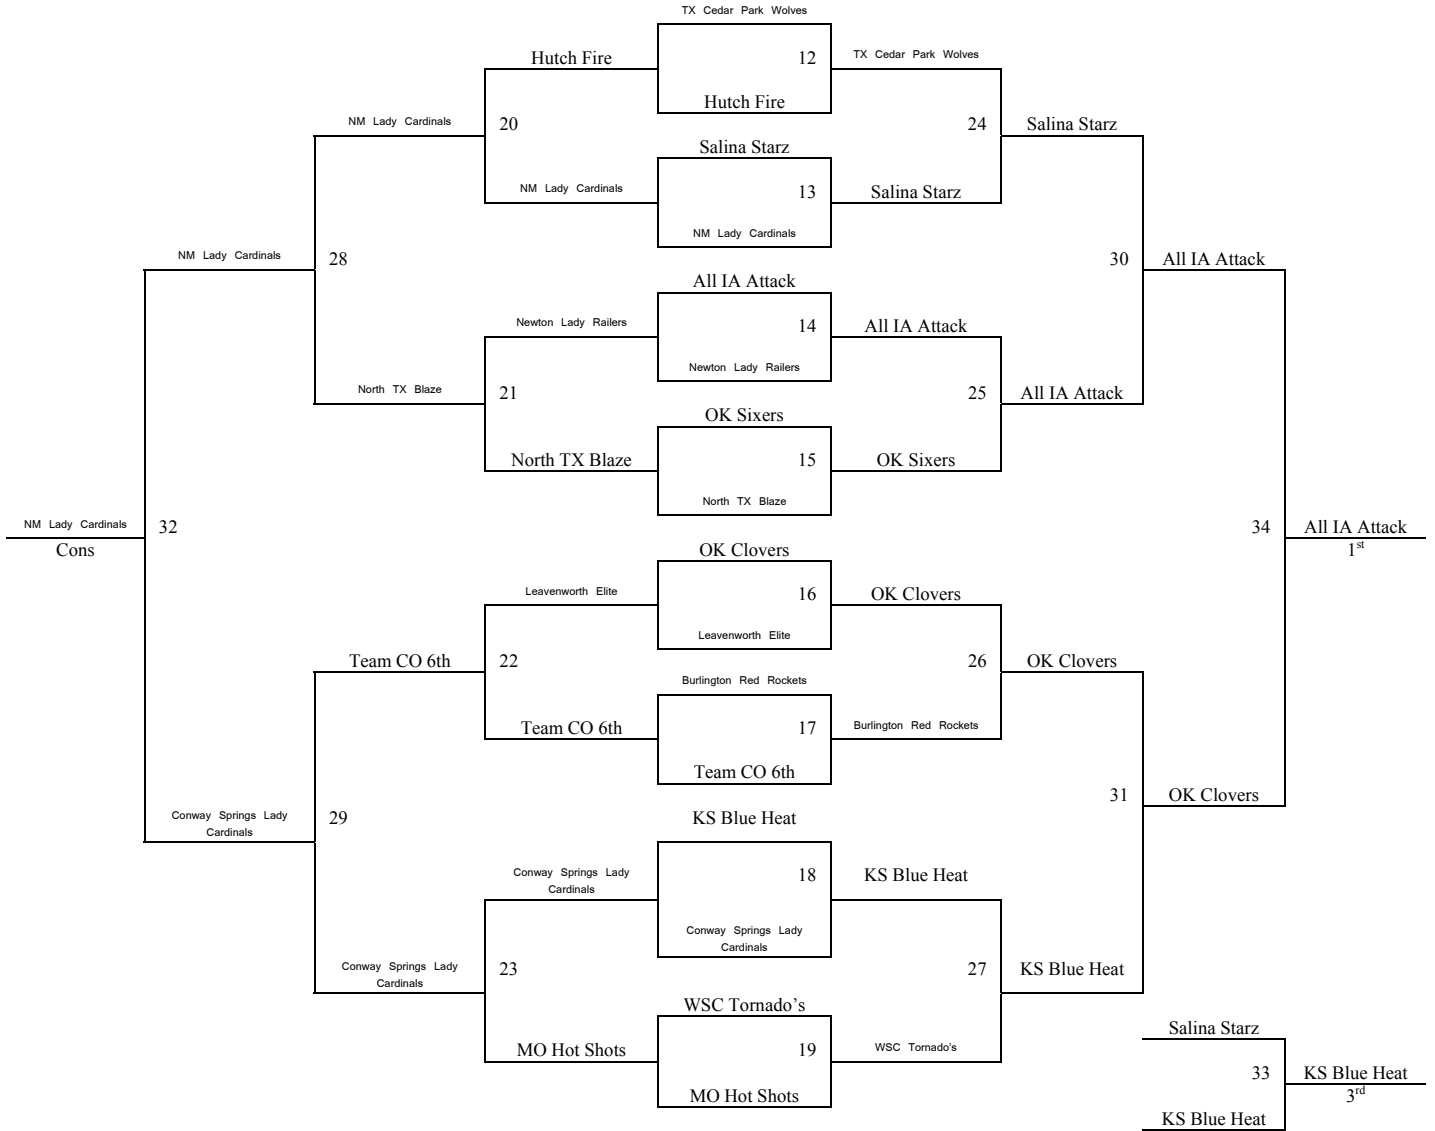

**Summer Kickoff
June 8-10, 2007
6th Grade Girls**

Bracket B