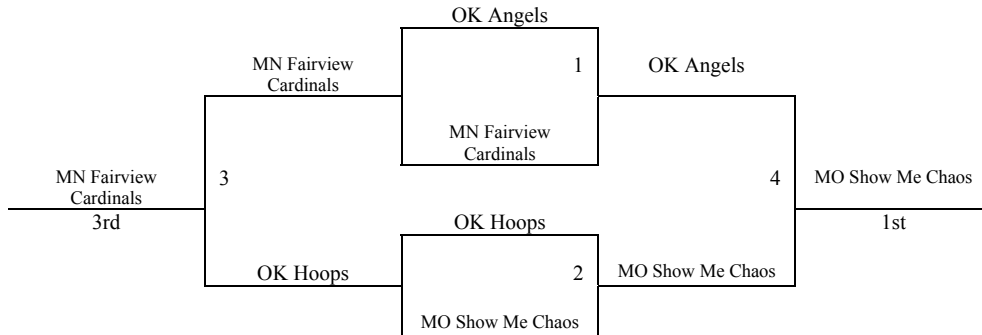

**Summer Kickoff
June 8-10
3rd-4th Grade Girls
Bracket A**