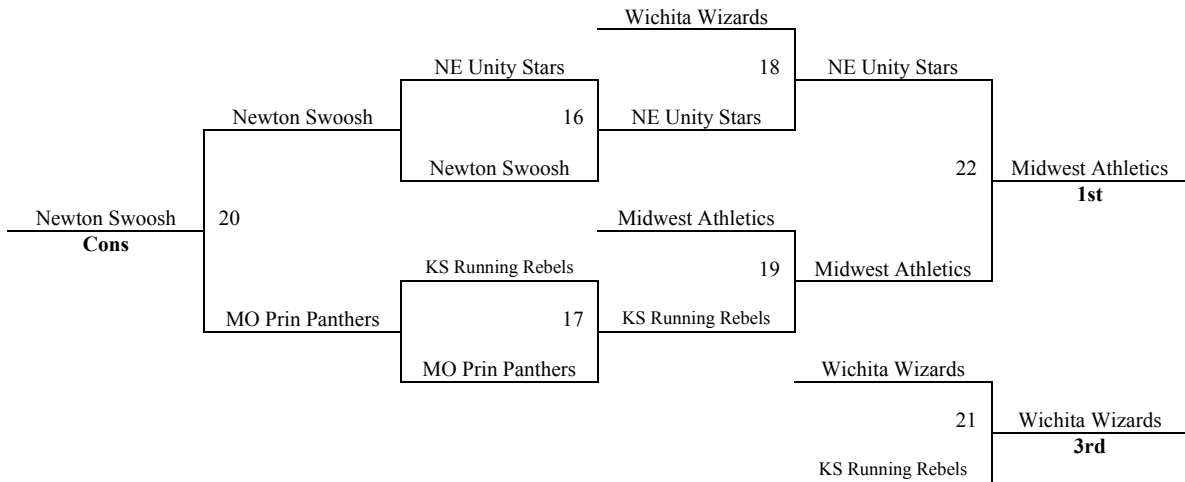

Summer Kickoff
June 8-10
3rd-4th Grade Boys
Bracket B

Bracket C