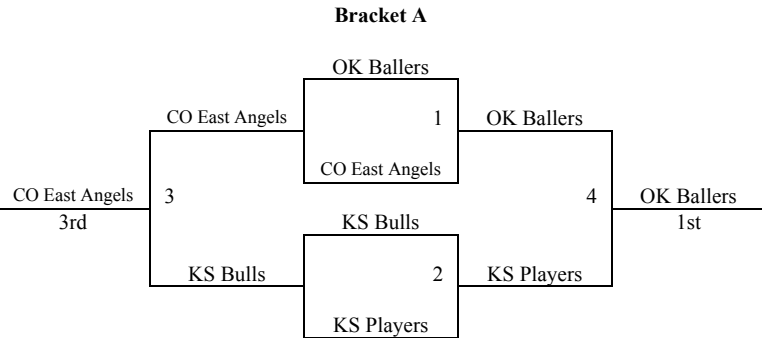

**Summer Kickoff
June 8-10
3rd-4th Grade Boys**

Pool A	W	L	Pool B	W	L
1. Mid KS	3	1	6. Midwest Athletics - KS	2	2
2. Newton Swoosh		4	7. KS Running Rebels		4
3. Wichita Wizards	2	2	8. Team KS Crunch	4	
4. MO Prin Panthers	1	3	9. Emporia Jr. Spartans	2	2
5. So. IL Tigers	4		10. NE Unity Stars	2	2

Pool C	W	L	Pool D	W	L
11. KS Bulls	2	1	15. KS Players	3	
12. MO Outlaws		2	16. OK SCU Force		3
13. OK Ballers	2		17. All IA Attack – Richter	1	2
14. All IA Attack - Jensen	1	2	18. CO East Angels	2	1

Top 2 teams in pools C – D to Bracket A. Others to Bracket B.
Top 2 teams in pools A – B to Bracket B. Other to Bracket C.

Friday	CGHS	CGMS
12:00	--	--
1:05	1-2	6-7
2:10	3-4	8-9
3:15	2-5	15-16
4:20	1-3	17-18
5:25	2-4	6-8
6:30	1-5	7-10
7:35	11-12	6-9
8:40	13-14	8-10
9:45	Open	15-17
Saturday		
8:00	3-5	16-18
9:05	11-13	12-14
10:10	6-10	7-9
11:15	2-3	15-18
12:20	4-5	16-17
1:25	11-14	7-8
2:30	12-13	9-10
3:35	1-4	Open
4:40	Open	Open
5:45	G5	G7
6:50	G6	G8
7:55	G16	G17
9:00	G1	G2
10:05	--	--
Sunday		
8:00	G11	G9
9:05	G12	G10
10:10	G18	G19
11:15	G3	G13
12:20	G4	G20
1:25	G14	G21
2:30	G15	G22
3:35	--	--
4:40	--	--
5:45	--	--
6:50	--	--

CGHS = Canton Galva High School – In Canton
CHMS – Canton Galva Middle School – In Galva

Please remember the Wall Brackets are final, Not the Programs, please check with Gym Supervisor if you have questions.