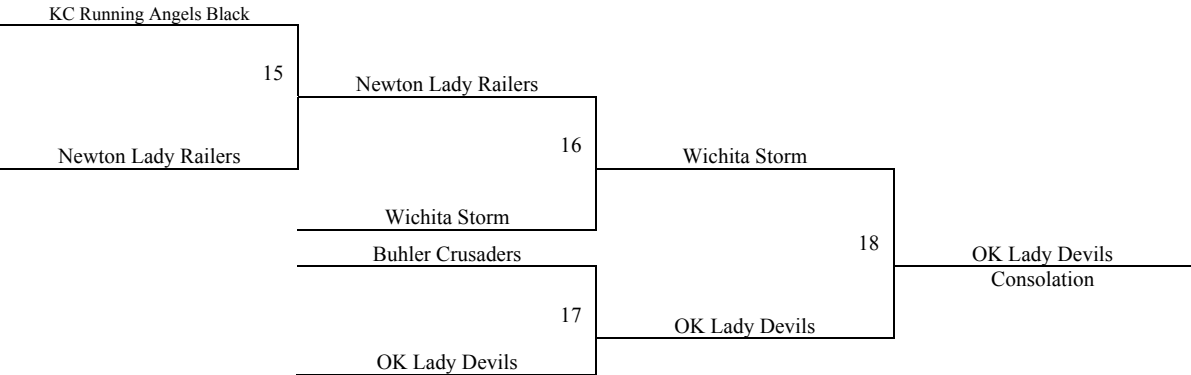

Pool C	W	L	Pool D	W	L
11. KS Bulls	2	1	15. KS Players	3	
12. MO Outlaws		2	16. OK SCU Force		3
13. OK Ballers	2		17. All IA Attack – Richter	1	2
14. All IA Attack - Jensen	1	2	18. CO East Angels	2	1

Top 2 teams in pools C – D to Bracket A. Others to Bracket B.
Top 2 teams in pools A – B to Bracket B. Other to Bracket C.

Summer Kickoff
June 8-10
3rd-4th Grade Boys
Bracket B

Bracket C

**Summer Kickoff
June 8-10
3rd-4th Grade Girls
Bracket A**

Bracket B

Bracket B – Consolation

**Summer Kickoff
June 8-10
3rd-4th Grade Girls
Bracket C**