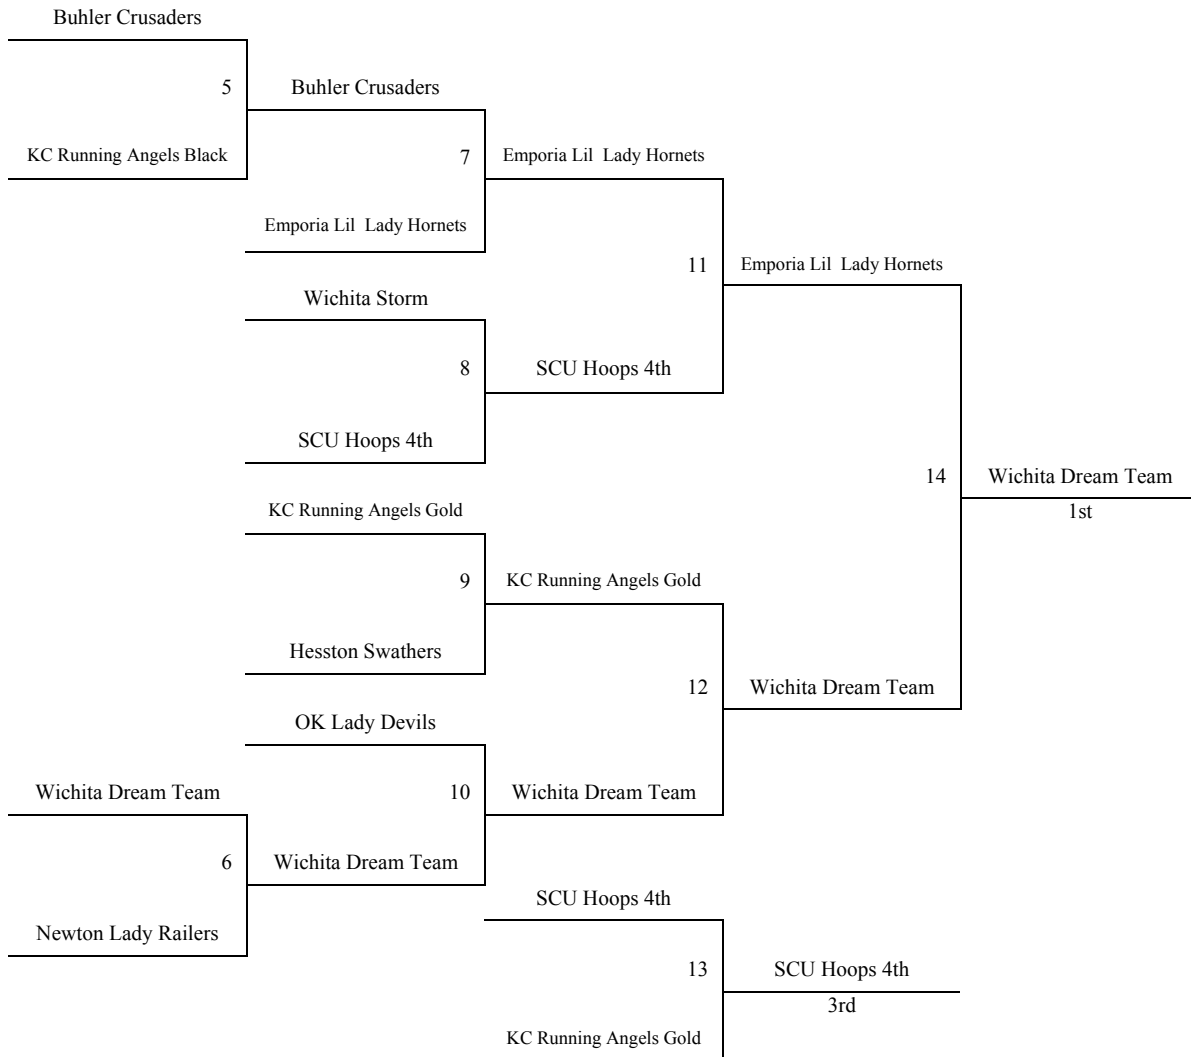

**Summer Kickoff
June 8-10
3rd-4th Grade Boys**

Pool A	W	L	Pool B	W	L
1. Mid KS	3	1	6. Midwest Athletics - KS	2	2
2. Newton Swoosh		4	7. KS Running Rebels		4
3. Wichita Wizards	2	2	8. Team KS Crunch	4	
4. MO Prin Panthers	1	3	9. Emporia Jr. Spartans	2	2
5. So. IL Tigers	4		10. NE Unity Stars	2	2

Pool C	W	L	Pool D	W	L
11. KS Bulls	2	1	15. KS Players	3	
12. MO Outlaws		2	16. OK SCU Force		3
13. OK Ballers	2		17. All IA Attack – Richter	1	2
14. All IA Attack - Jensen	1	2	18. CO East Angels	2	1

Top 2 teams in pools C – D to Bracket A. Others to Bracket B.
Top 2 teams in pools A – B to Bracket B. Other to Bracket C.

Summer Kickoff
June 8-10
3rd-4th Grade Boys
Bracket B

Bracket C

**Summer Kickoff
June 8-10
3rd-4th Grade Girls
Bracket A**

Bracket B

Bracket B – Consolation

**Summer Kickoff
June 8-10
3rd-4th Grade Girls
Bracket C**