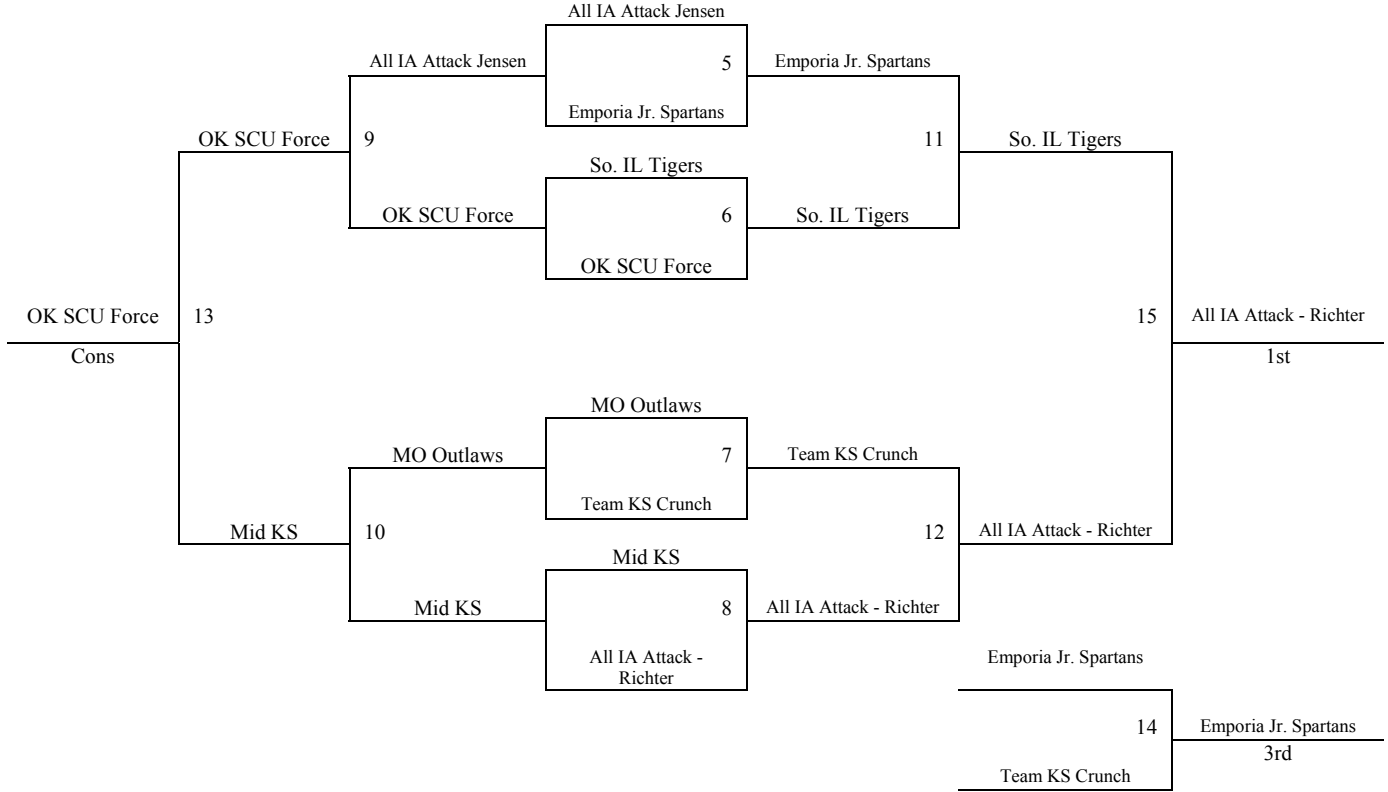

Summer Kickoff
June 8-10
3rd-4th Grade Boys
Bracket B