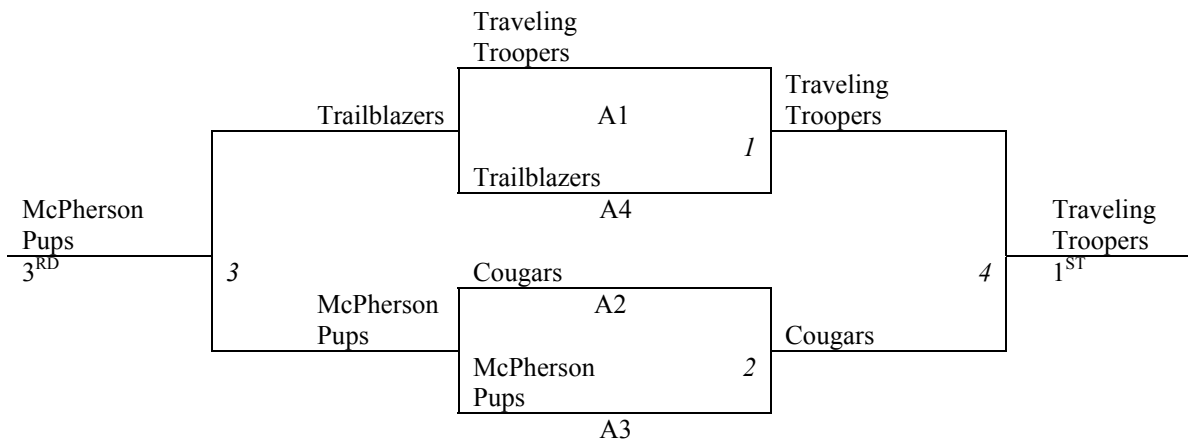

Saturday

8:00	
9:00	2-4
10:00	
11:00	
12:00	1-2
1:00	
2:00	
3:00	3-4
4:00	
5:00	
6:00	
7:00	

Sunday

9:00	
10:00	
11:00	G1
12:00	G2
1:00	
2:00	
3:00	G3
4:00	G4

*G1 starts bracket play

Gym:

St. X – St. Xavier