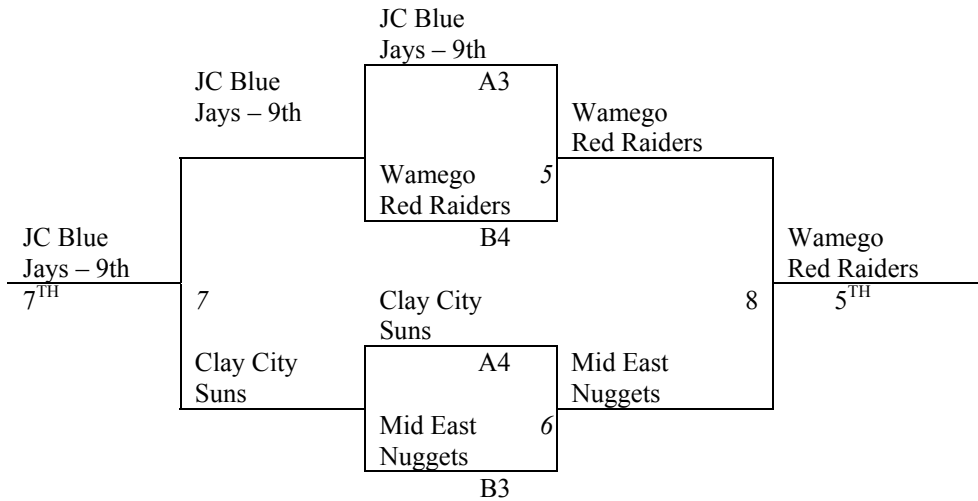

CONSOLATION BRACKET