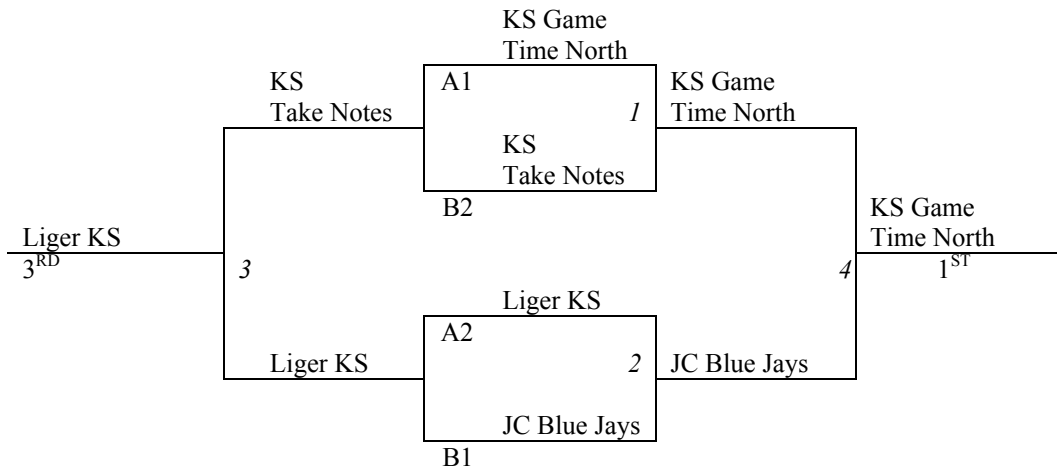

MAYB Geary County Tournament June 1-3

Friday

	Rec1	Rec2
5:00	2-4	5-8
6:00		
7:00		1-4
8:00		5-7
9:00		1-2
10:00		

Saturday

8:00		
9:00		6-8
10:00		3-4
11:00		
12:00		
1:00		5-6
2:00		
3:00		
4:00		7-8
5:00		2-3
6:00		
7:00		
8:00		
9:00	1-3	6-7
10:00		

Sunday

8:00		
9:00		
10:00		G5
11:00		G6
12:00	G1	G2
1:00	G7	G8
2:00		
3:00	G3	G4

*G5 starts bracket play

Gyms:

Rec 1 – Recreation Center

Rec 2 – Recreation Center

9th & 10th Grade Boys

BRACKET A

CONSOLATION BRACKET

7th & 8th Grade Girls

Pool A	W	L
1. Traveling Troopers	3	0
2. Kansas Trailblazers	0	3
3. McPherson Pups	1	2
4. Salina Lady Cougars	2	1

MAYB Geary County Tournament June 1-3

Friday

	St. X
5:00	1-4
6:00	2-3
7:00	
8:00	1-3
9:00	