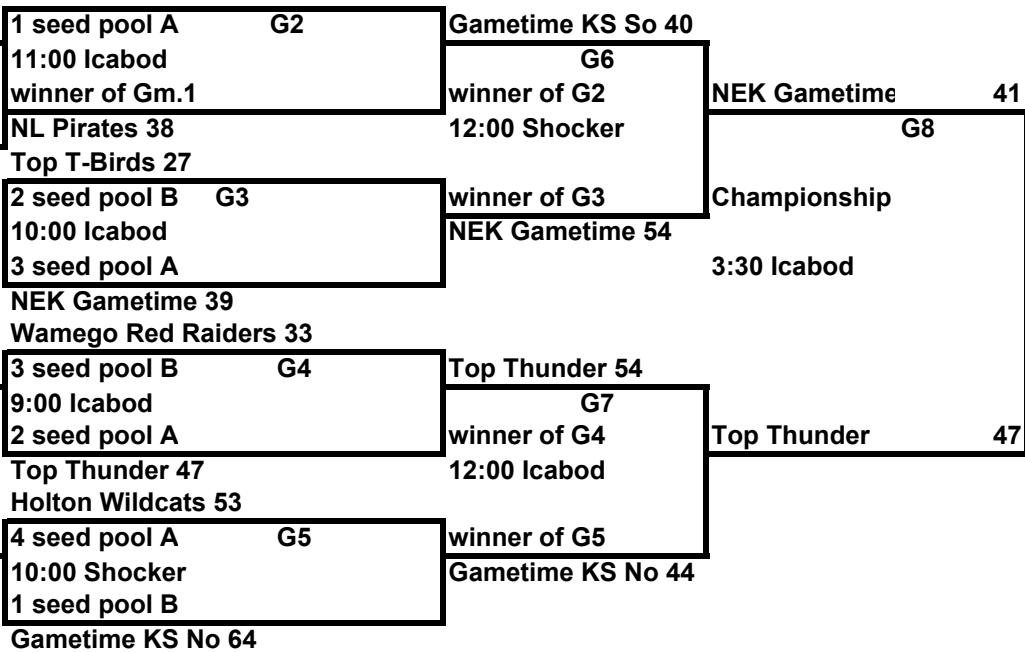

SPORTZONE 9/10 Grade Boys

Pool A

1) Gametime Ks So
2) Holton Wildcats
3) NL Pirates
4) NEK Gametime
5) Top. Thunder

Win	Loss	Differential+8
1,1,1,1		25
	1,1	-16
	1,1	-12
1	1	3-Jan
1	1	0

Pool B

1) Gametime Ks No.
2) Wamego Red Raiders
3) Chargers
- 4)Topeka T-Birds

Win	Loss	Differential +8
1,1		8
1	1	0
	1,1	-16
1		8

Sat.

9:00 Gametime Ks So __62__ vs Holton Wildcats __47__	Shocker
9:00 Chargers __36__ vs Top. T-Birds __45__	Icabod
10:00 NL Pirates __38__ vs NEK Gametime __42__	Icabod
11:00 Gametime Ks No __50__ vs Wamego Red Raiders __41__	Icabod
1:30 Gametime Ks So __54__ vs Top. Thunder __45__	Wildcat
2:30 Chargers __44__ vs Wamego Red Raiders __54__	Icabod
3:30 Holton Wildcats __37__ vs Top. Thunder __63__	Icabod
3:30 NEK __58__ vs Gametime So. __59__	Shocker
4:30 Chargers __53__ vs Gametime Ks. No __61__	Shocker
4:30 Gametime Ks So __59__ vs NL Pirates __45__	Icabod
5:30 Top. T-Birds __49__ vs Wamego Red Raiders __48__	Shocker
5:30 Holton Wildcats __35__ vs NL Pirates __31__	Icabod
6:30 NEK __58__ vs Top. Thunder. __71__	Jayhawk
6:30 Gametime No __63__ vs Top. T-Birds __32__	Wildcat

Sun. All bracket games on Sunday

Gametime KS So 52