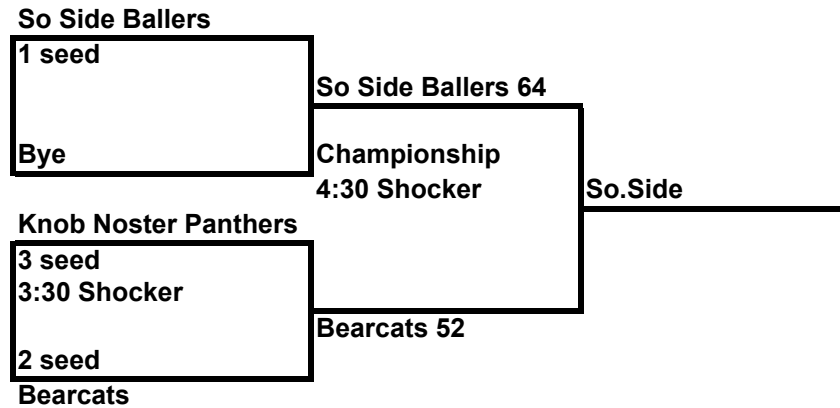

SPORTZONE High School Boys

May 26,27 2007

1) Kansas Bearcats
2) Knob Noster Panthers
3) So. Side Ballers

Win	Loss	Points Differential +8
	1	-8
	1	-4
1,1		12

Sat.

- 12:00 So. Side Ballers ___39___ vs Ks Bearcats __31___ Icabod
- 1:30 Knob Noster Panthers ___55___ vs So. Side Ballers _ Icabod
- 4:30 So. Side Ballers ___68___ vs Ks Bearcats __52___ Wildcat
- 5:30 Knob Noster Panthers __66___ vs KS Bearcats __71_ Wildcat

Sun.

- 10:00 Knob Noster __51___ vs Ks Bearcats __64___ Wildcat
- 11:00 So. Side Ballers __67___ vs Knob Noster __37___ Shocker

Sun. All bracket games on Sunday