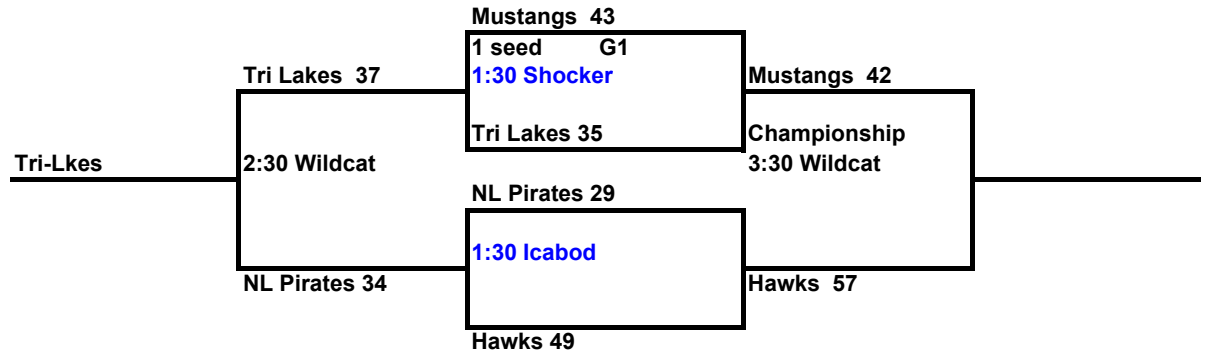

May 26,27 2007

Pool A

- 1) Effingham Hawks
- 2) NL Pirates
- 3) Tri Lakes Tornadoes
- 4) Topeka Mustangs

Win	Loss	Points Differential +8
1,1	1	8
	1,1	-14
	1,1,1	-18
,1		24

Sat

- 9:00 Topeka Mustangs\_58\_vs Tri Lakes Tornadoes\_18\_
- 10:00 Effingham Hawks\_38\_vs NL Pirates\_28\_\_
- 11:00 NL Pirates\_\_42\_vs T 42
- 12:00 Top. Mustangs \_\_48\_vs Effingham Hawks\_27\_\_
- 2:30 Effingham Hawks vs \_\_60\_ TriLakes Tornadoes\_\_41\_\_\_\_
- 3:30 NL Pirates \_\_33\_\_\_\_vs Top. Mustangs\_\_45\_\_\_\_

- Wildcat
- Wildcat
- Wildcat
- Wildcat
- Wildcat
- Wildcat

Sun.

All bracket games on Sunday

**SPORTZONE 9/10 Grade Boys**

**Pool A**

- 1) Gametime Ks So
- 2) Holton Wildcats
- 3) NL Pirates
- 4) NEK Gametime
- 5) Top. Thunder