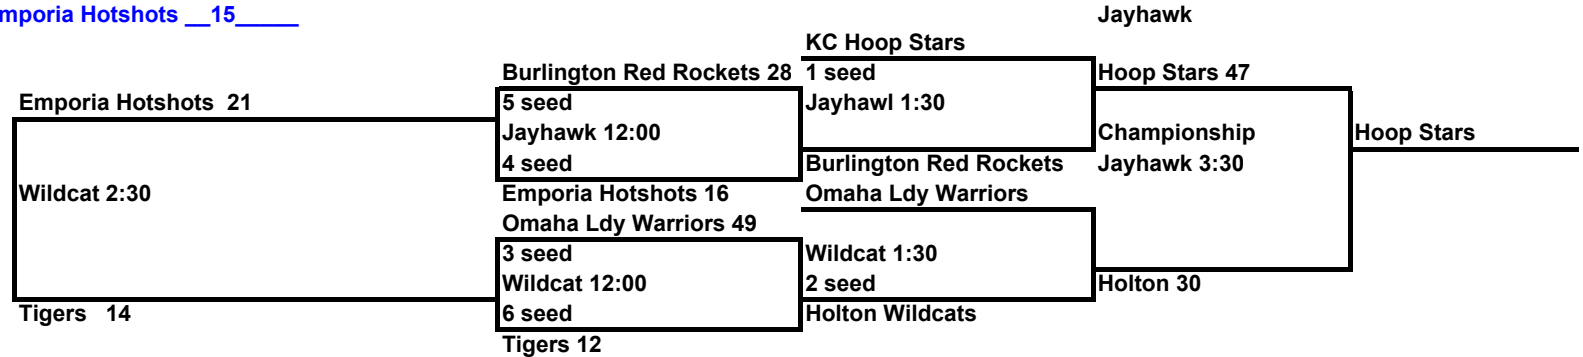

Sat.

- 9:00 Burlington Red Rockets\_\_16\_ vs Holton Wildcats\_34\_\_
- 10:00 KC Hoop Stars\_\_55\_\_ vs Emporia Hotshots\_\_14\_\_
- 11:00 **Tigers\_\_16\_\_ vs Holton\_\_70\_\_**
- 12:00 Burlington\_\_43\_\_ vs Emporia Hotshots\_\_13\_\_
- 1:30 **KC Hoop Stars\_\_68\_\_ vs Tigers\_\_4\_\_**
- 2:30 Omaha Lady Warriors\_36\_\_ vs Burlington Red Rockets \_\_23\_\_
- 3:30 **Omaha Lady Warriors\_\_ vs Tigers\_\_**
- 5:30 Omaha Ldy Warriors \_\_48\_\_ vs Holton Wildcats\_\_11\_\_

Jayhawk  
 Jayhawk  
 Jayhawk  
 Jayhawk  
 Jayhawk  
 Jayhawk  
 Jayhawk

REVISED 5/22

Sun

- 10:00 **KC Hoop Stars\_\_48\_\_ vs Emporia Hotshots \_\_15\_\_**

All bracket games on Sunday

SPORTZONE 8th Grade Boys