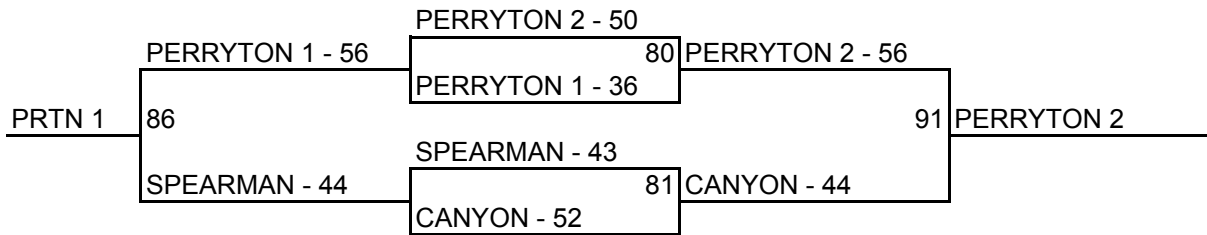

VARSITY BOYS - ROUND ROBIN - BRACKET

VARSITY BOYS		WINS	LOSSES	PLACE
TEAM -	SPEARMAN	X	XX	3
TEAM -	PERRYTON 1		XXX	4
TEAM -	CANYON 9 & 10	XX	X	2
TEAM -	PERRYTON 2	XXX		1

GAME #	TEAMS	SCORE
1	SPEARMAN VS PERRYTON 1	52-47
21	SPEARMAN VS PERRYTON 2	25-38
37	CANYON VS PERRYTON 2	39-48
49	CANYON VS SPEARMAN	52-49
54	PERRYTON 2 VS PERRYTON1	56-15
62	PERRYTON 1 VS CANYON	38-62