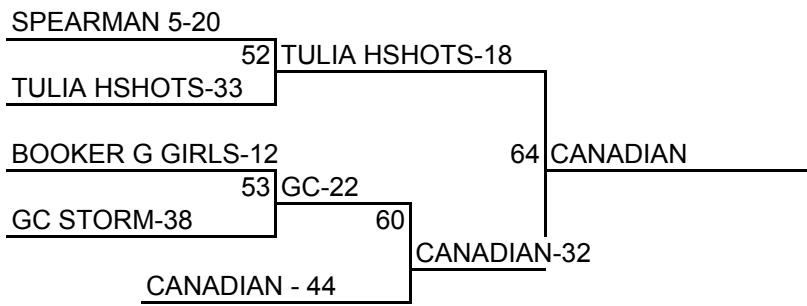

CONSOLATION