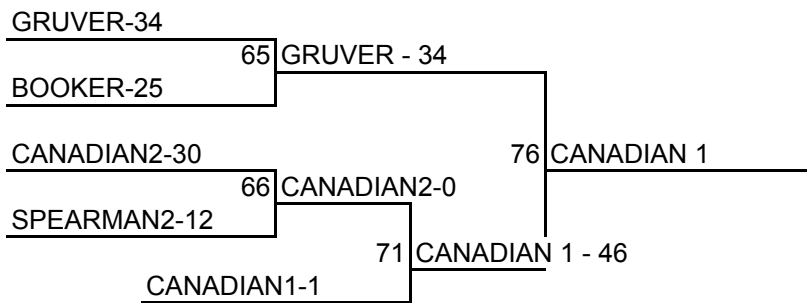

VARSITY GIRLS

MAYB BASKETBALL - PERRYTON, TEXAS
THURSDAY, MAY 17, 2007 GYM SCHEDULES

TIME	GAME #	GYM	DIVISION	TEAMS
6:00 PM	1	A	VARSITY BOYS	SPEARMAN VS PERRYTON 1
	2	B	VARSITY GIRLS	WT COMETS VS BOOKER
7:00 PM	3	A	VARSITY GIRLS	CANADIAN 1 VS SPEARMAN 2
	4	B	GIRLS 5TH & 6TH	SPEARMAN 5TH VS BOOKER
8:00 PM	5	A	VARSITY GIRLS	GRUVER VS SPEARMAN 1
	6	B	BOYS 6TH & 7TH	MORRIS VS PERRYTON

MAYB BASKETBALL - PERRYTON, TEXAS
FRIDAY, MAY 18, 2007 GYM SCHEDULES

TIME	GAME #	GYM	DIVISION	TEAMS
5:30 PM	7	A	VARSITY GIRLS	GRUVER VS CANADIAN 2
	8	B	GIRLS 7TH & 8TH	GRUVER 2 VS BOOKER
6:30 PM	9	A	GIRLS 7TH & 8TH	GRUVER 1 VS PERRYTON
	10	B	VARSITY GIRLS	BOOKER VS CANADIAN 1
	11	C	GIRLS 5TH & 6TH	CANADIAN VS SPEARMAN 6
	12	D	GIRLS 5TH & 6TH	GRUVER VS SPEARMAN 5TH
7:30 PM	13	A	GIRLS 7TH & 8TH	PANHANDLE VS TULIA
	14	B	VARSITY GIRLS	SPEARMAN 2 VS FOLLETT
	15	C	GIRLS 5TH & 6TH	GC STORM VS TULIA
	16	D	GIRLS 5TH & 6TH	GC NEW EDITION VS BOOKER
8:30 PM	17	A	BOYS 6TH & 7TH	PERRYTON VS AMARILLO
	18	B	BOYS 6TH & 7TH	MORRIS VS BORGER
	19	C	GIRLS 5TH & 6TH	BOOKER VS GRUVER
9:30 PM	20	A	VARSITY GIRLS	FOLLETT VS BOOKER
	21	B	VARSITY BOYS	SPEARMAN VS PERRYTON 2
	22	C	GIRLS 5TH & 6TH	SPEARMAN 5 VS GC NEW EDITION
	23	D	GIRLS 5TH & 6TH	SPEARMAN 6 VS GC STORM