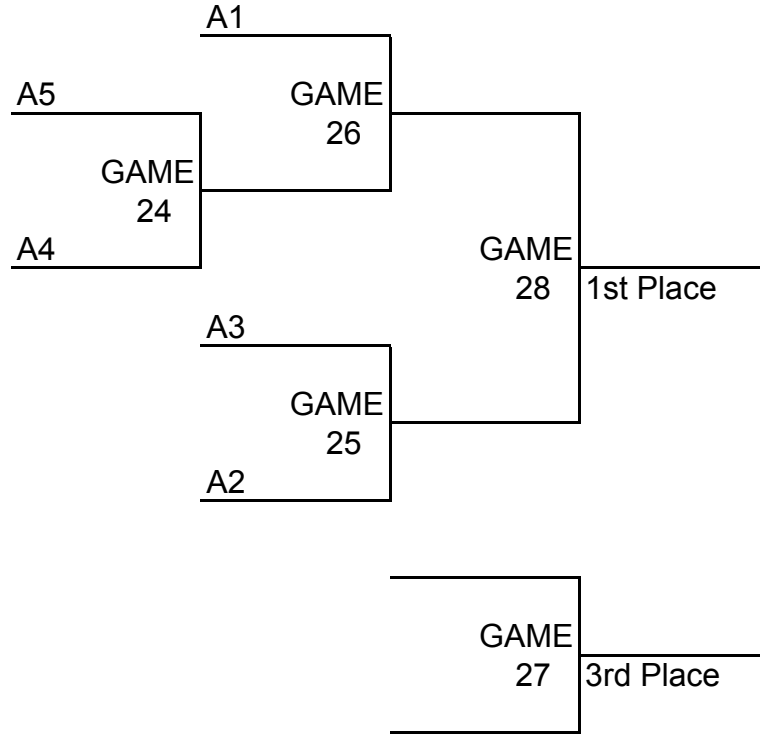

Midwest City MAYB "Playing Like A Champion" Tournament
June 23-25, 2006
7th Girls

Pool A	Wins	Loses
24 OK Mystics		
25 Harrah Lady Panthers OK		
26 Watonga Eagles		
27 Western OK Hive		
28 Durant OK Dominators