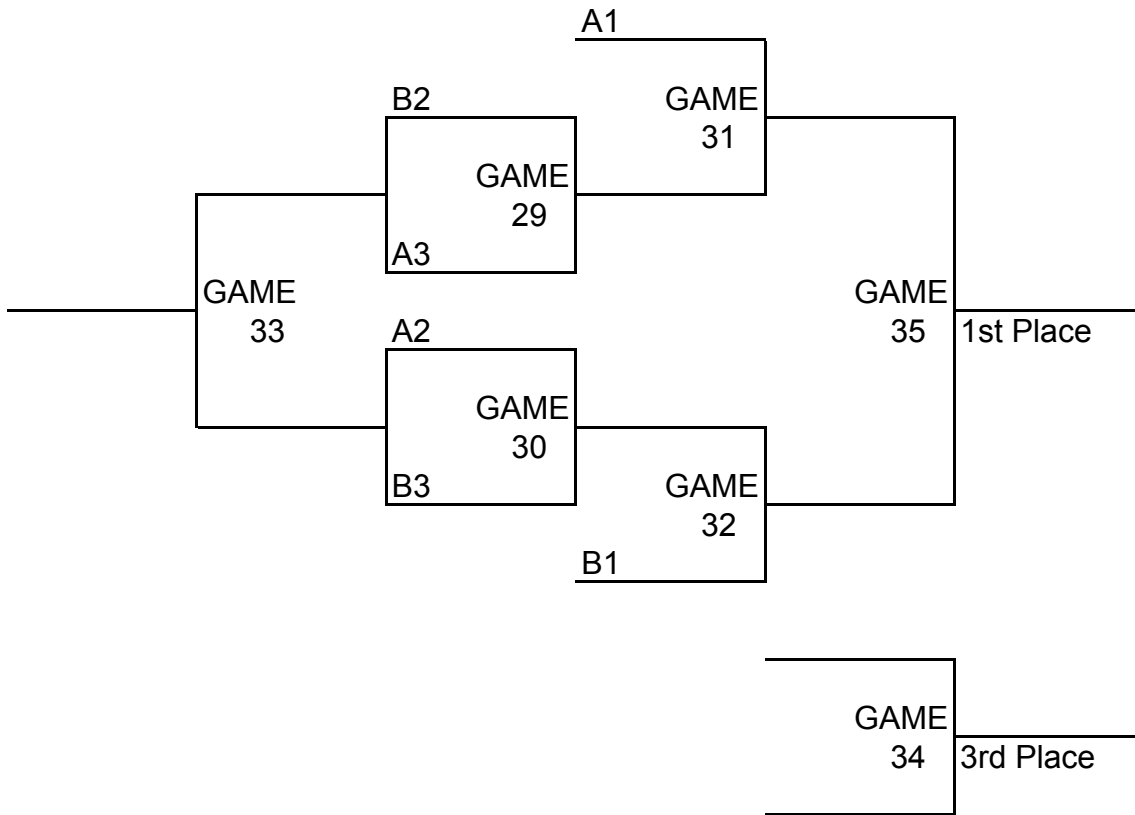

Midwest City MAYB "Playing Like A Champion" Tournament
June 23-25, 2006
8th Girls

Pool A	Wins	Loses
29 Lady Rockets OK		
30 Okarche Lady Warriors II		
31 OK Magic		

Pool B	Wins	Loses
32 OK Press On		
33 OK Pride		
34 SCU Hoops 8th Orange