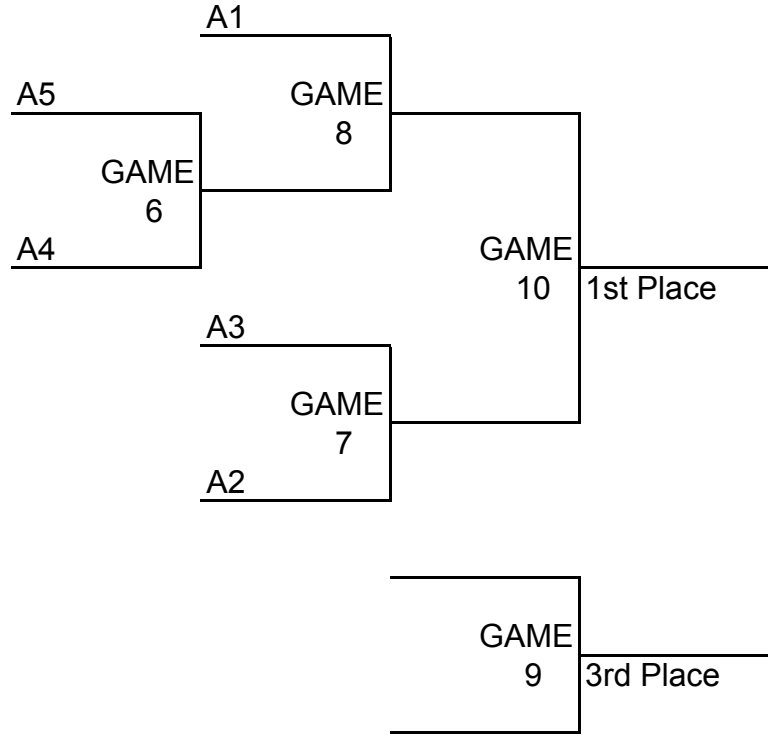

Midwest City MAYB "Playing Like A Champion" Tournament
June 23-25, 2006
8th Boys

Pool A	Wins	Loses
6 OK Hawks		
7 BTW Wolves		
8 OK Canes		
9 True Skills		
10 AA Storm