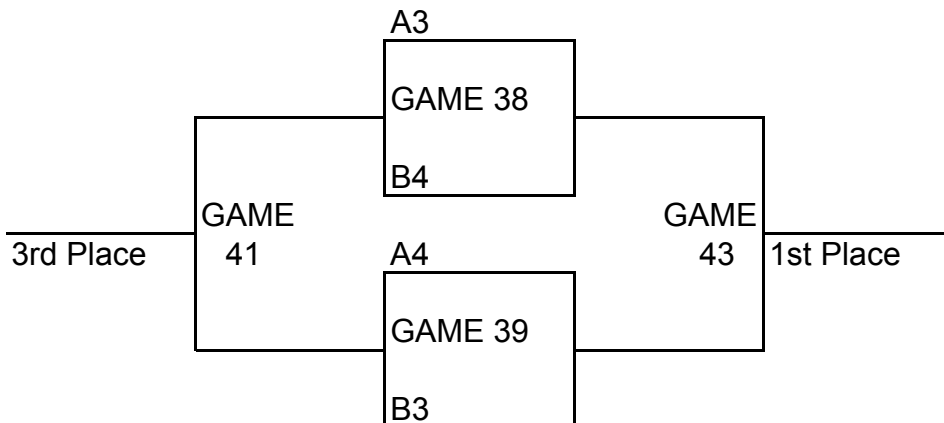

B Bracket

Pool A	Wins	Loses
35 OK Ladies First		
36 MWC Lady Bombers		
37 OK Xplosion		
38 OK Ultimates 8th		

Pool B	Wins	Loses
39 NW OK Wonders		
40 Ft. Gibson Lady Tigers		
41 Community Christian		
42 Northern OK Prep