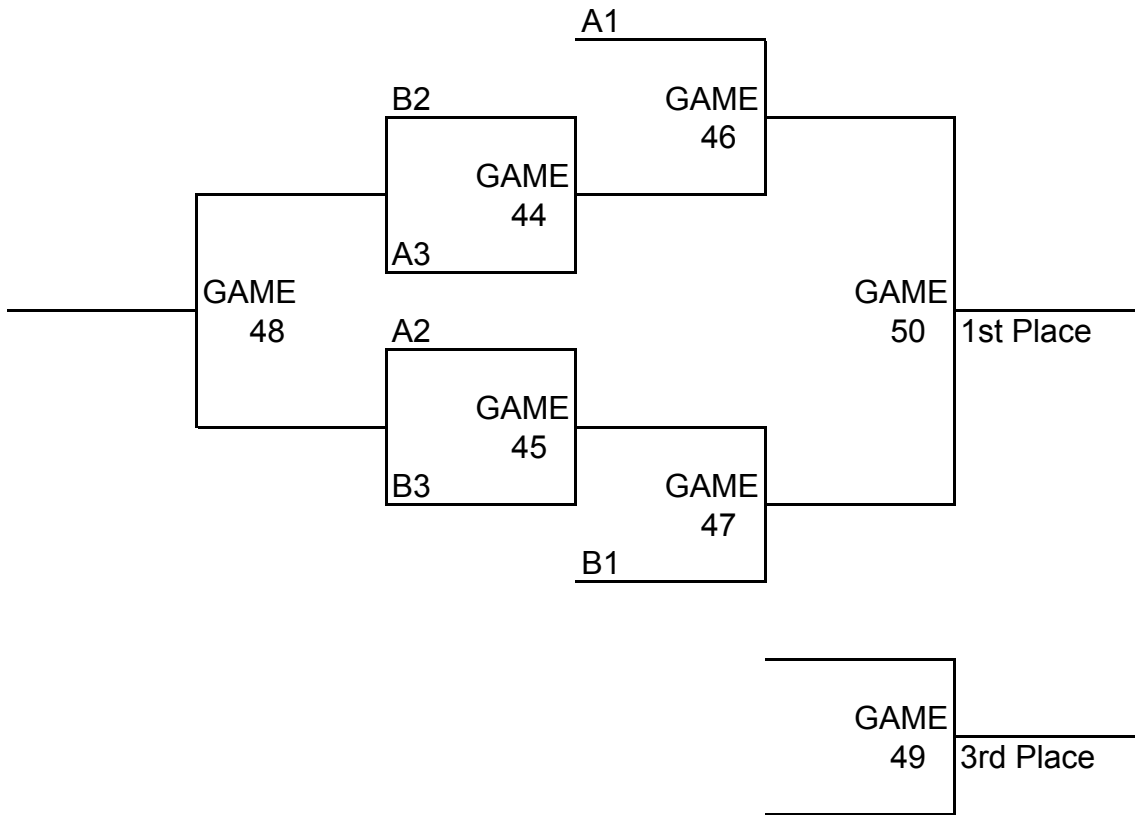

Midwest City MAYB "Playing Like A Champion" Tournament
June 23-25, 2006
11th & 12th Girls

Pool A	Wins	Loses
43 R.E.S.P.E.C.T. OK		
44 OK Nightmares		
45 OK Breakers		

Pool B	Wins	Loses
46 Northern OK Prep		
47 Enid Pirates		
48 Okarche Lady Warriors I