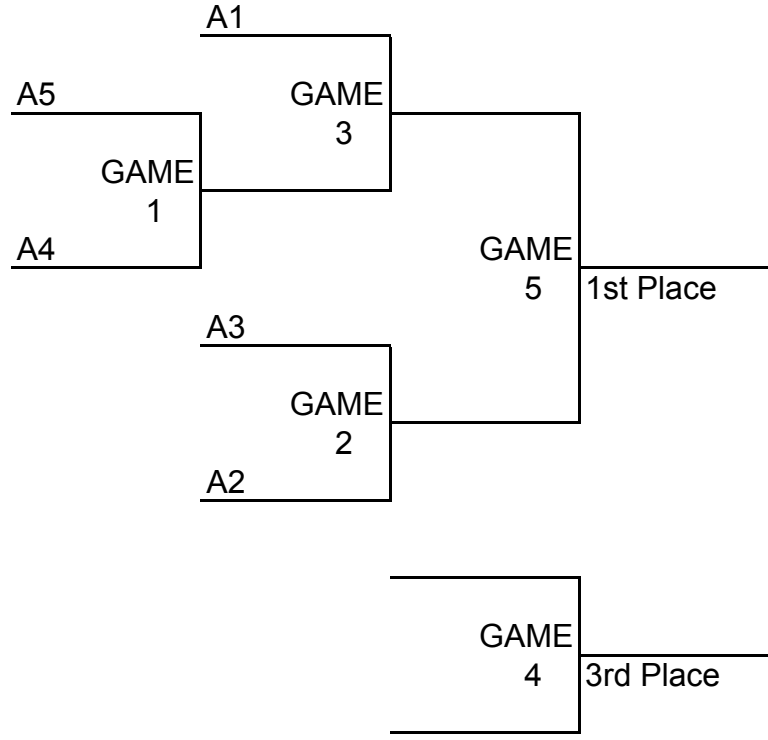

Midwest City MAYB "Playing Like A Champion" Tournament
June 23-25, 2006
6th & 7th Boys

Pool A	Wins	Loses
1 Achille Eagles		
2 Northern OK Prep		
3 OKC Select		
4 OK Tigers		
5 OKC Knight Dogs