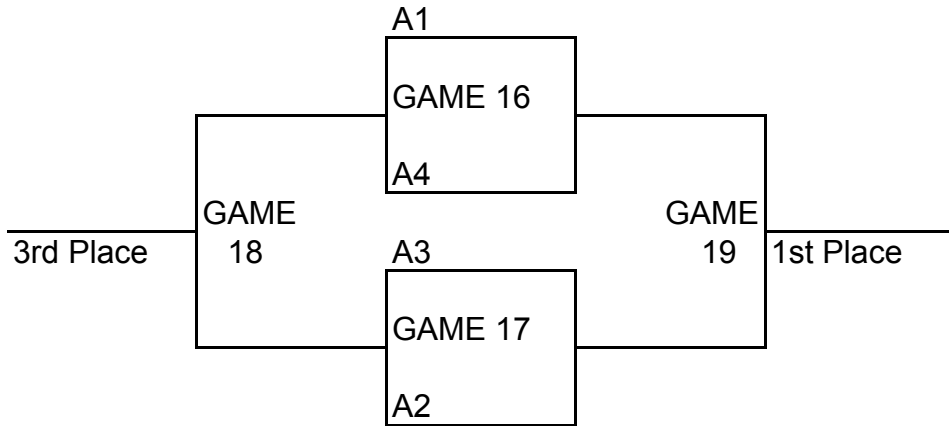

Midwest City MAYB "Playing Like A Champion" Tournament
June 23-25, 2006
3rd-5th Girls

Pool A	Wins	Loses
16 OK Hoopsters		
17 Lady Wah-Who's OK		
18 SCU Hoops		
19 OK Unity