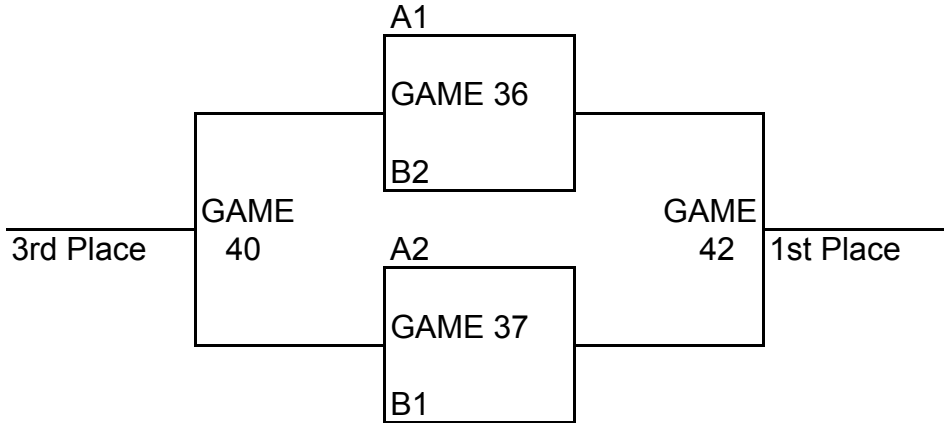

Midwest City MAYB "Playing Like A Champion" Tournament
June 23-25, 2006
9th/10th Girls

A Bracket