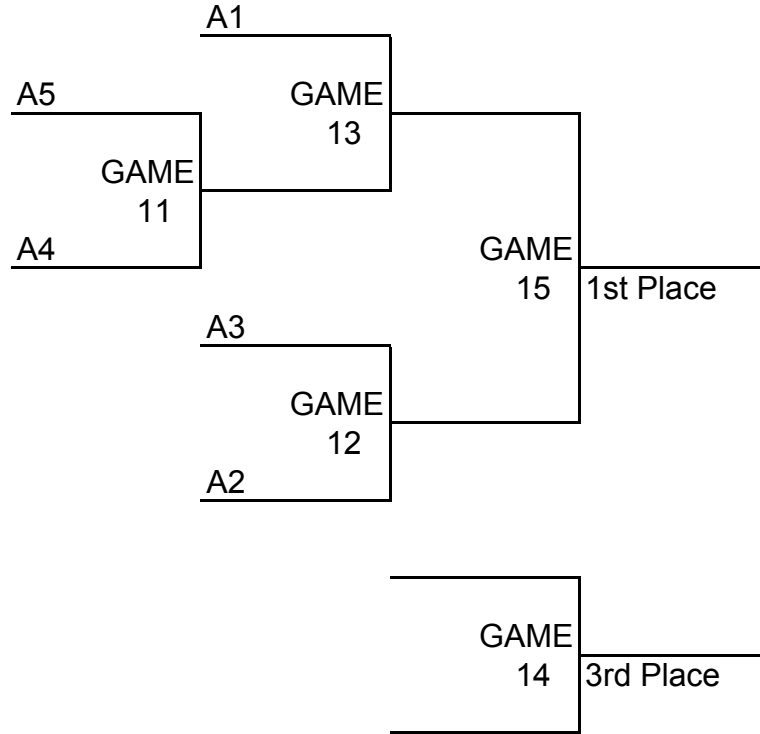

Midwest City MAYB "Playing Like A Champion" Tournament
June 23-25, 2006
High School Boys

Pool A	Wins	Loses
11 OK Warriors		
12 OK Servants		
13 R.E.S.P.E.C.T. OK		
14 OK Wompatomps		
15 Vici Condiments