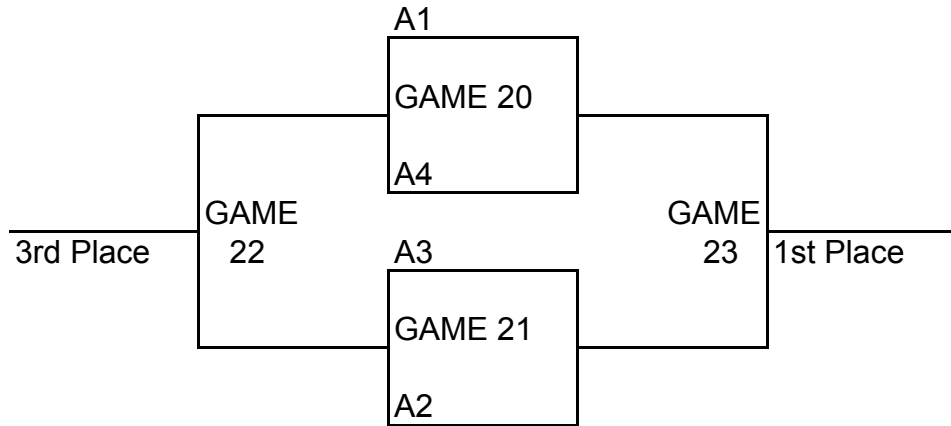

Midwest City MAYB "Playing Like A Champion" Tournament
June 23-25, 2006
6th Girls

Pool A	Wins	Loses
20 Bryan County Ballers OK		
21 Edmond OK Hornets		
22 Holdenville Heat All-Stars		
23 OK Ultimates 6th