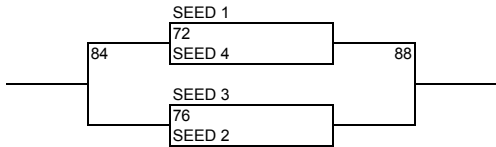

3RD & 4TH GRADE BOYS	WINS	LOSSES
TEAM - BORGER MAVERICKS		
TEAM - DFT DAWGZ - TX		
TEAM - HEREFORD TX BOMBERS		
TEAM - TULIA TX HOT SHOTS		

**ROUND ROBIN**

GAME #	CIRCLE WINNING TEAM	SCORE
23	BORGER VS DFT DAWGZ	
12	HEREFORD VS TULIA	
32	BORGER VS HEREFORD	
20	DFT DAWGS VS TULIA	
52	TULIA VS BORGER	
60	DFT DAWGS VS HEREFORD	