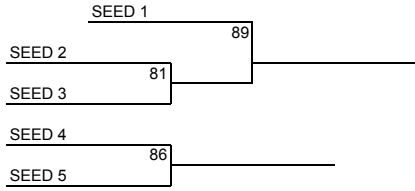

VEARITY BOYS	WINS	LOSSES	PLACE
TEAM - SPEARMAN LYNX 11&12			
TEAM - STRATFORD			
TEAM - CANYON FALCONS			
TEAM - SPEARMAN LYNX 9&10			
TEAM - PERRYTON			

ROUND ROBIN

GAME #	CIRCLE WINNING TEAM	SCORE
21	SPEARMAN 11&12 VS STRATFORD	
5	CANYON VS SPEARMAN 9&10	
11	PERRYTON VS SPEARMAN 11&12	
34	STRATFORD VS CANYON	
26	CANYON VS PERRYTON	
54	SPEARMAN 9&10 VS SPEARMAN 11&12	
41	STRATFORD VS PERRYTON	
61	SPEARMAN 9&10 VS STRATFORD	
69	SPEARMAN 11&12 VS CANYON	
73	PERRYTON VS SPEARMAN 9&10