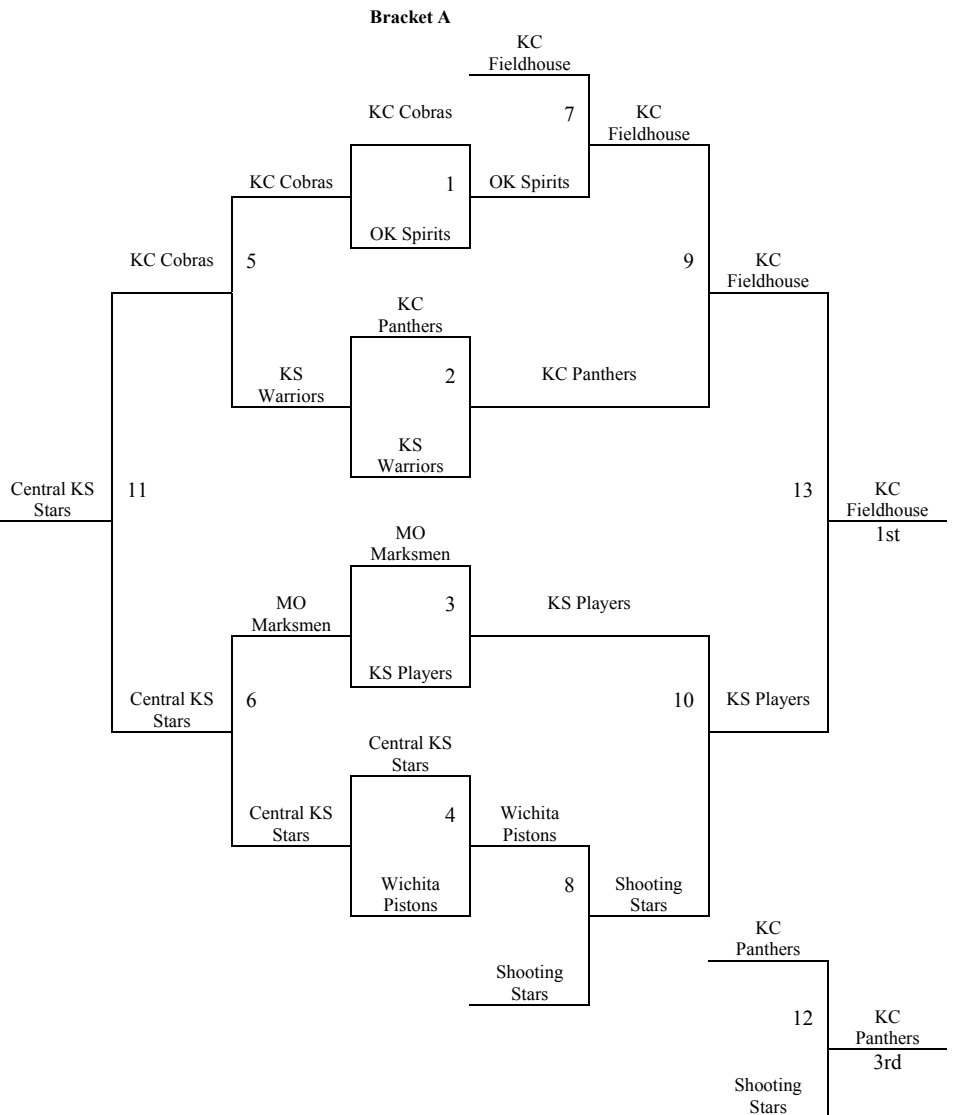

Winter Finale March 24-25, 2007 7th Grade Boys

Pool A	W	L	Pool B	W	L	Pool C	W	L
1. KC Fieldhouse	2	0	4. Corhusker Shooing Stars	2	0	7. Hays Pacers	0	2
2. Central NE Stars	1	1	5. KC Cobras	1	1	8. KC Panthers	2	0
3. BGC Bruins	0	2	6. Hays Hoosiers	0	2	9. MO Marksmen	1	1

Pool D	W	L	Pool E	W	L
10. KS Warriors	1	1	13. OK Spirits	1	1
11. KS Players	2	0	14. Wichita Pistons	2	0
12. KS Red Storm	0	2	15. Road Kill	0	2

Top 2 teams in each pool to bracket A. Others to bracket B.
Games played at Lindley Hall, Chisholm MS and Newton High School in Newton, KS.

Saturday	Lindley	Chisholm	NHS 1	NHS 2
8:00	--	14-15	--	--
9:00	--	11-12	--	--
10:00	--	13-15	--	--
11:00	--	10-11	--	--
12:00	--	--	--	--
1:00	--	13-14	--	--
2:00	--	--	--	--
3:00	--	--	--	--
4:00	--	1-2	--	--
5:00	--	10-12	4-6	7-8
6:00	--	--	--	--
7:00	1-3	4-5	7-9	--
8:00	--	--	--	--
9:00	2-3	5-6	8-9	--
Sunday				
8:00	--	--	G1	G2
9:00	--	--	G3	G4
10:00	--	--	--	--
11:00	G5	G6	G7	G8
12:00	G14	G16	--	--
1:00	--	--	G9	G10
2:00	--	G15	--	--
3:00	--	--	G13	G12
4:00	G17	G11	--	--
5:00	--	--	--	--
6:00	--	--	--	--