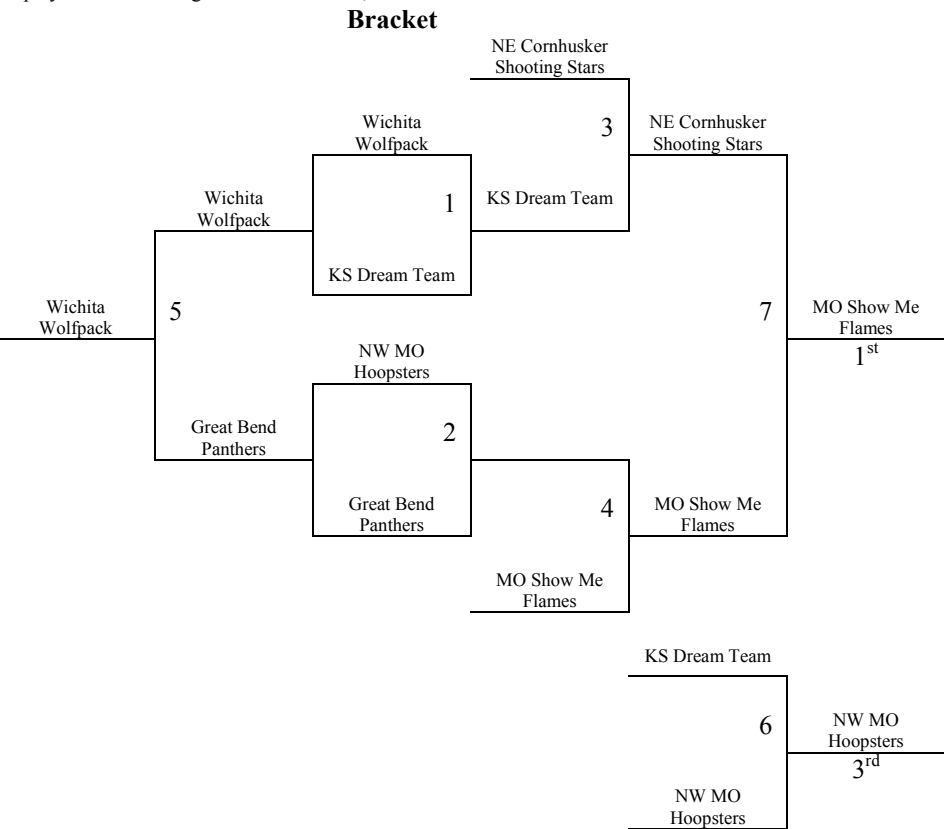

Winter Finale
March 24-25, 2007
7th Grade Girls

Pool A	W	L	Pool B	W	L
1. Cornhusker Shooting Stars	2	0	4. Show Me Flames	2	0
2. NW MO Hoopsters	1	1	5. KS Dream Team	1	1
3. Wichita Wolfpack	0	2	6. Great Bend Panthers	0	2

All Teams to Bracket
Games played at Buhler High School in Buhler, KS

Saturday	BHS 1	BHS 2	BHS Old
8:00			
9:00			
10:00			
11:00			
12:00			
1:00	5-6	2-3	
2:00			
3:00			
4:00	4-6	1-3	
5:00			
6:00			
7:00	4-5	1-2	
8:00			
9:00		G1	G2
Sunday	BHS New	BHS Old	
8:00			
9:00	G3		
10:00	G4		
11:00	G5		
12:00			
1:00			
2:00	G7	G6	
3:00			
4:00			
5:00			
6:00