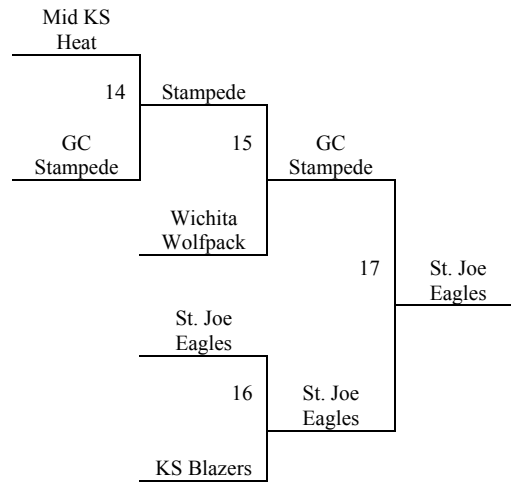

5th Grade Boys

Bracket B