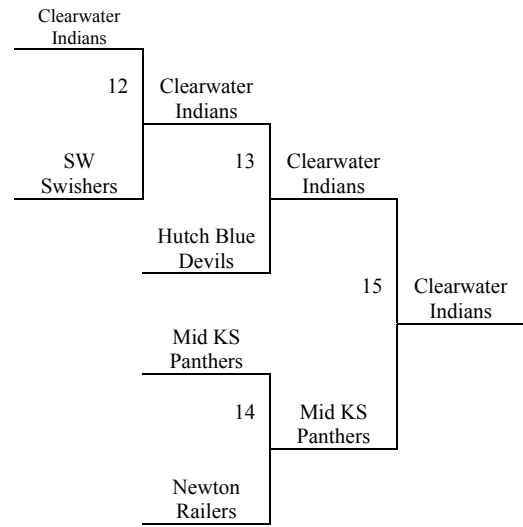

Winter Finale
March 24-25, 2007
3/4th Grade Boys

Pool A	W	L	Pool B	W	L
1. Bartlesville BGC Bruins	2	1	5. Kansas Players	3	0
2. Circle Thunder	1	2	6. Wichita Pistons	2	1
3. Mid KS	3	0	7. Wichita Heat	1	2
4. Eureka Tornadoes	0	3	8. Timberwolves	0	3

All Teams to Bracket
 Games played at Lindley Hall and Chisholm Middle School in Newton, KS.

Saturday	Lindley	Chisholm
8:00	5-6	
9:00	7-8	
10:00	2-3	
11:00	5-7	
12:00	6-8	1-2
1:00	3-4	--
2:00	5-8	6-7
3:00	1-3	2-4
4:00	--	--
5:00	1-4	--
6:00	--	--
7:00	--	--
8:00	--	--
9:00	--	--
Sunday		
8:00	G1	G2
9:00	G3	G4
10:00	--	--
11:00	--	--
12:00	--	--
1:00	G5	G6
2:00	--	--
3:00	G7	G8
4:00	--	--
5:00	--	--
6:00	--	--

5th Grade Boys

Bracket B

6th Grade Boys Bracket B

Winter Finale March 24-25, 2007 7th Grade Boys

Pool A	W	L	Pool B	W	L	Pool C	W	L
1. KC Fieldhouse	2	0	4. Corhusker Shooing Stars	2	0	7. Hays Pacers	0	2
2. Central NE Stars	1	1	5. KC Cobras	1	1	8. KC Panthers	2	0
3. BGC Bruins	0	2	6. Hays Hoosiers	0	2	9. MO Marksmen	1	1

Pool D	W	L	Pool E	W	L
10. KS Warriors	1	1	13. OK Spirits	1	1
11. KS Players	2	0	14. Wichita Pistons	2	0
12. KS Red Storm	0	2	15. Road Kill	0	2

Top 2 teams in each pool to bracket A. Others to bracket B.
Games played at Lindley Hall, Chisholm MS and Newton High School in Newton, KS.