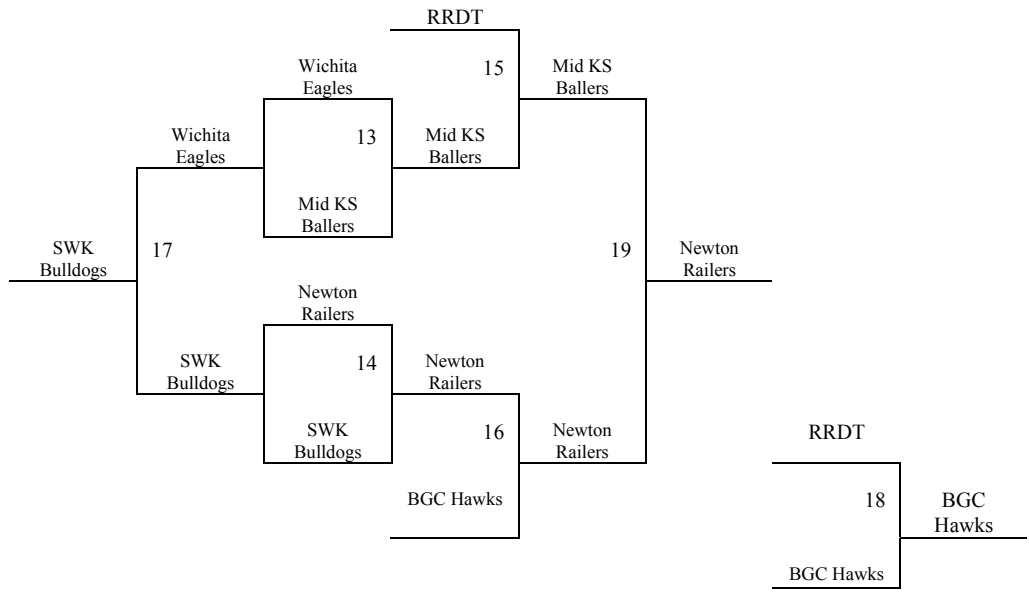

8th Grade Boys Bracket B

Winter Finale
March 24-25, 2007
9/10th Grade Boys

Pool A	W	L
1. Round Rock Dream Teams – 5	0	4
2. Subway Shockers – 1	3	1
3. Rose Hill Rockets – 3	2	2
4. Wichita T-Wolves – 2	3	1
5. HWPO - 4	2	2

All teams to bracket
All games played at Bethel College in Newton, KS.

Saturday	Bethel
8:00	
9:00	
10:00	1-2
11:00	--
12:00	2-3
1:00	--
2:00	1-3
3:00	2-4
4:00	1-5
5:00	3-4
6:00	2-5
7:00	1-4
8:00	3-5
9:00	--
Sunday	
8:00	4-5
9:00	--
10:00	G1
11:00	G3
12:00	G2
1:00	--
2:00	G4
3:00	G5
4:00	--
5:00	--
6:00	--