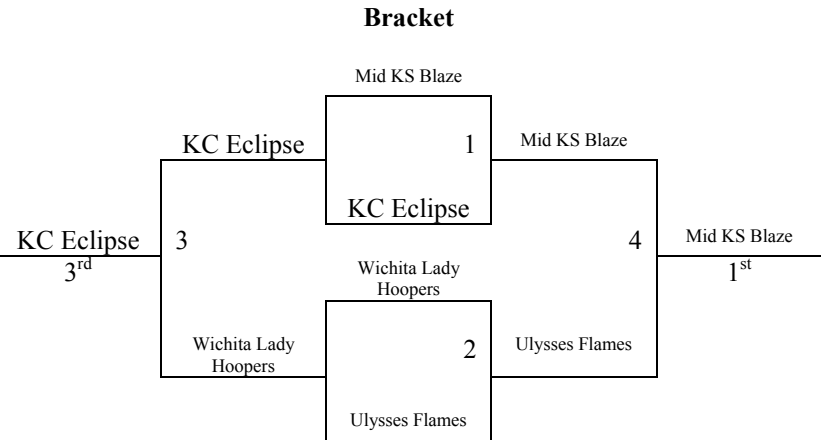

Winter Finale
March 24-25, 2007
5/6th Grade Girls

Pool A	W	L
1. Mid Kansas Blaze – 5th	3	0
2. Wichita Lady Hoopers – 5th	2	1
3. KC Eclipse – 5th	0	3
4. Ulysses Flames – 5/6th	1	2

All teams to bracket
All games played at Buhler High School in Buhler, KS.

Saturday	BHS 1	BHS 2
8:00		
9:00		
10:00		
11:00		1-2
12:00		3-4
1:00		
2:00		1-3
3:00		2-4
4:00		
5:00		2-3
6:00		1-4
7:00		
8:00		G1
9:00		
Sunday	BHS New	BHS Old
8:00	G2	
9:00		
10:00		
11:00		
12:00	G4	G3
1:00		
2:00		
3:00		
4:00		
5:00		
6:00