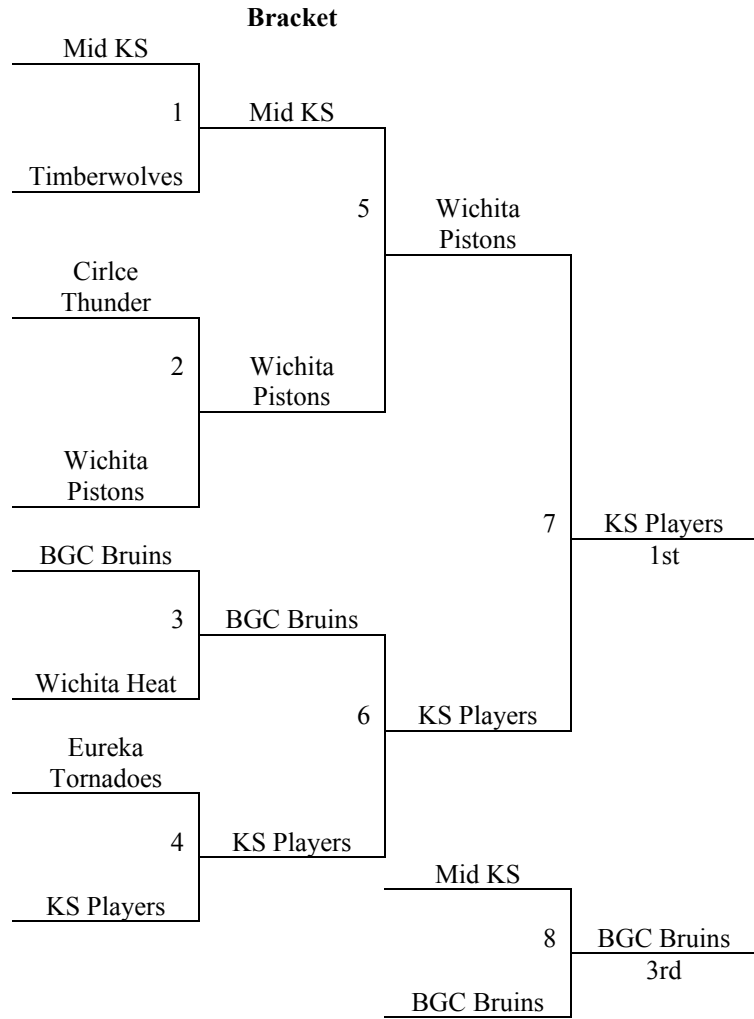

Winter Finale
March 24-25, 2007
3/4th Grade Boys

Pool A	W	L	Pool B	W	L
1. Bartlesville BGC Bruins	2	1	5. Kansas Players	3	0
2. Circle Thunder	1	2	6. Wichita Pistons	2	1
3. Mid KS	3	0	7. Wichita Heat	1	2
4. Eureka Tornadoes	0	3	8. Timberwolves	0	3

All Teams to Bracket
 Games played at Lindley Hall and Chisholm Middle School in Newton, KS.

Saturday	Lindley	Chisholm
8:00	5-6	
9:00	7-8	
10:00	2-3	
11:00	5-7	
12:00	6-8	1-2
1:00	3-4	--
2:00	5-8	6-7
3:00	1-3	2-4
4:00	--	--
5:00	1-4	--
6:00	--	--
7:00	--	--
8:00	--	--
9:00	--	--
Sunday		
8:00	G1	G2
9:00	G3	G4
10:00	--	--
11:00	--	--
12:00	--	--
1:00	G5	G6
2:00	--	--
3:00	G7	G8
4:00	--	--
5:00	--	--
6:00	--	--

5th Grade Boys

Bracket B

6th Grade Boys Bracket B

Winter Finale March 24-25, 2007 7th Grade Boys

Pool A	W	L	Pool B	W	L	Pool C	W	L
1. KC Fieldhouse	2	0	4. Corhusker Shooing Stars	2	0	7. Hays Pacers	0	2
2. Central NE Stars	1	1	5. KC Cobras	1	1	8. KC Panthers	2	0
3. BGC Bruins	0	2	6. Hays Hoosiers	0	2	9. MO Marksmen	1	1