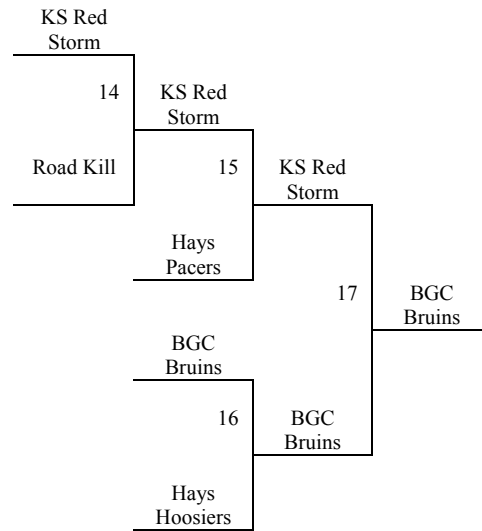

7th Grade Boys   Bracket B