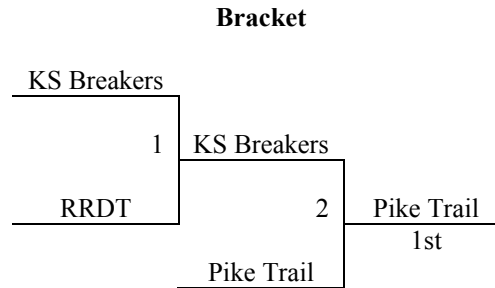

7th Grade Boys Bracket B

8th Grade Boys Bracket B

Winter Finale
March 24-25, 2007
9/10th Grade Boys

Pool A	W	L
1. Round Rock Dream Teams – 5	0	4
2. Subway Shockers – 1	3	1
3. Rose Hill Rockets – 3	2	2
4. Wichita T-Wolves – 2	3	1
5. HWPO - 4	2	2

All teams to bracket
All games played at Bethel College in Newton, KS.

Saturday	Bethel
8:00	
9:00	
10:00	1-2
11:00	--
12:00	2-3
1:00	--
2:00	1-3
3:00	2-4
4:00	1-5
5:00	3-4
6:00	2-5
7:00	1-4
8:00	3-5
9:00	--
Sunday	
8:00	4-5
9:00	--
10:00	G1
11:00	G3
12:00	G2
1:00	--
2:00	G4
3:00	G5
4:00	--
5:00	--
6:00	--

Winter Finale
March 24-25, 2007
11/12th Grade Boys

Pool A	W	L
1. KS Breakers	1	1
2. Pike Trails	2	0
3. Round Rock Dream Team	0	2

All teams to bracket
 All games played at Bethel College in Newton, KS.

Saturday	Bethel
8:00	--
9:00	1-2
10:00	--
11:00	1-3
12:00	--
1:00	2-3
2:00	--
3:00	--
4:00	--
5:00	--
6:00	--
7:00	--
8:00	--
9:00	--
Sunday	
8:00	--
9:00	G1
10:00	--
11:00	--
12:00	--
1:00	G2
2:00	--
3:00	--
4:00	--
5:00	--
6:00	--