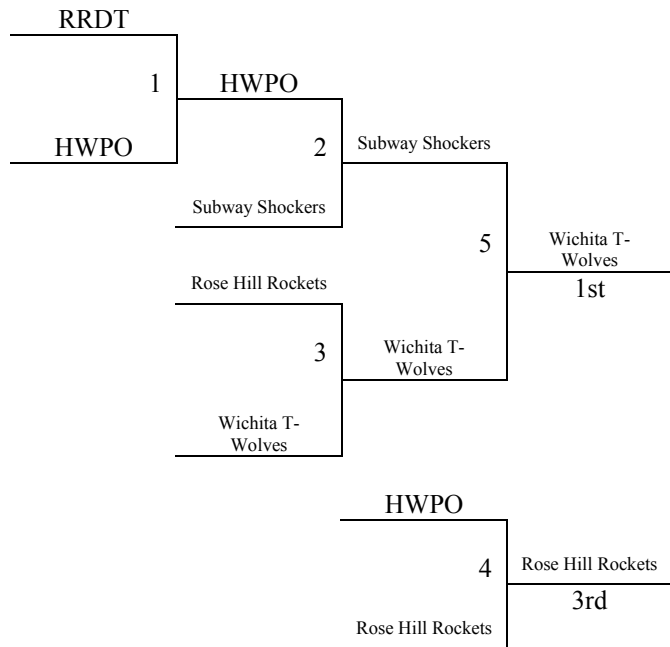

Pool D	W	L	Pool E	W	L
10. KS Warriors	1	1	13. OK Spirits	1	1
11. KS Players	2	0	14. Wichita Pistons	2	0
12. KS Red Storm	0	2	15. Road Kill	0	2

Top 2 teams in each pool to bracket A. Others to bracket B.
Games played at Lindley Hall, Chisholm MS and Newton High School in Newton, KS.

7th Grade Boys Bracket B

8th Grade Boys Bracket B

Winter Finale
March 24-25, 2007
9/10th Grade Boys

Pool A	W	L
1. Round Rock Dream Teams – 5	0	4
2. Subway Shockers – 1	3	1
3. Rose Hill Rockets – 3	2	2
4. Wichita T-Wolves – 2	3	1
5. HWPO - 4	2	2

All teams to bracket
All games played at Bethel College in Newton, KS.

Saturday	Bethel
8:00	
9:00	
10:00	1-2
11:00	--
12:00	2-3
1:00	--
2:00	1-3
3:00	2-4
4:00	1-5
5:00	3-4
6:00	2-5
7:00	1-4
8:00	3-5
9:00	--
Sunday	
8:00	4-5
9:00	--
10:00	G1
11:00	G3
12:00	G2
1:00	--
2:00	G4
3:00	G5
4:00	--
5:00	--
6:00	--