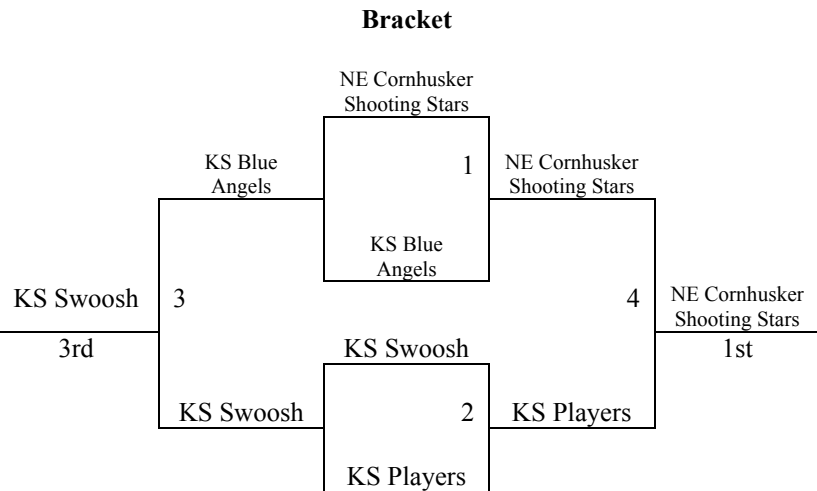

**Winter Finale
March 24-25, 2007
6th Grade Girls**

Pool A	W	L
1. NE Cornhusker Shooting Stars	3	0
2. KS Players	1	2
3. Kansas Blue Angels	0	3
4. KS Swoosh	2	1

All teams to bracket
All games played at Buhler High School in Buhler, KS.

Saturday	BHS 1	BHS 2
8:00		
9:00		
10:00		
11:00	3-4	
12:00	1-2	
1:00		
2:00	2-4	
3:00	1-3	
4:00		
5:00	2-3	
6:00	1-4	
7:00		
8:00	G1	
9:00	G2	
Sunday	BHS New	BHS Old
8:00		
9:00		
10:00		
11:00		
12:00		
1:00	G4	G3
2:00		
3:00		
4:00		
5:00		
6:00		

BHS 1 = Buhler High School New Gym Court 1
BHS 2 = Buhler High School New Gym Court 2
BHS Old = Buhler High School Old Gym

BHS New = Buhler High School New Gym – Main Court – Sunday Only