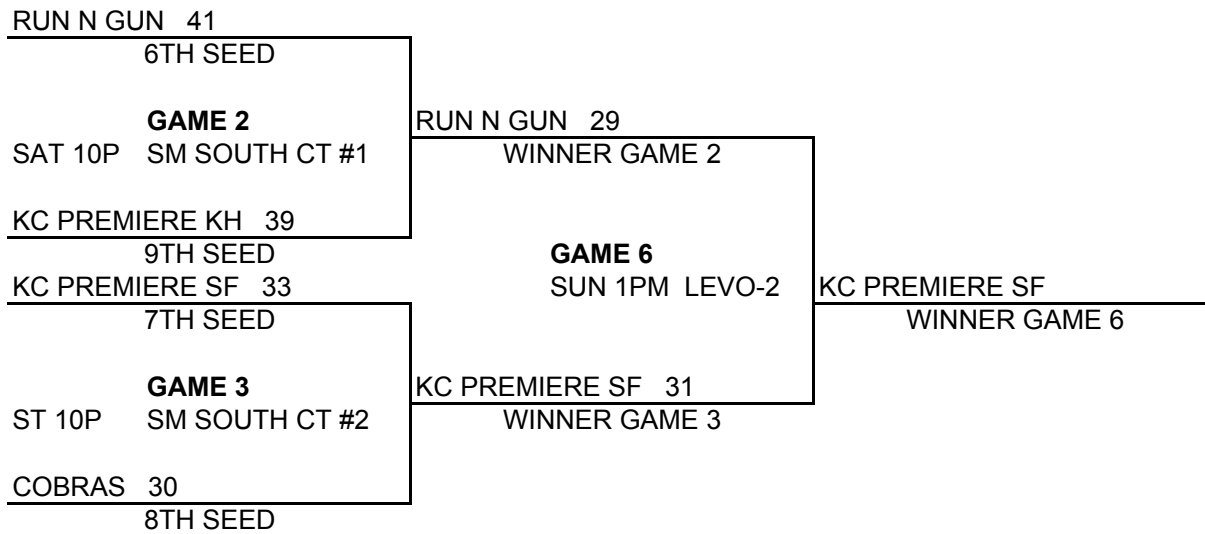

K C Premiere MAYB TOURNAMENT

8TH GRADE BOYS DIVISION

BRACKET A

BRACKET B