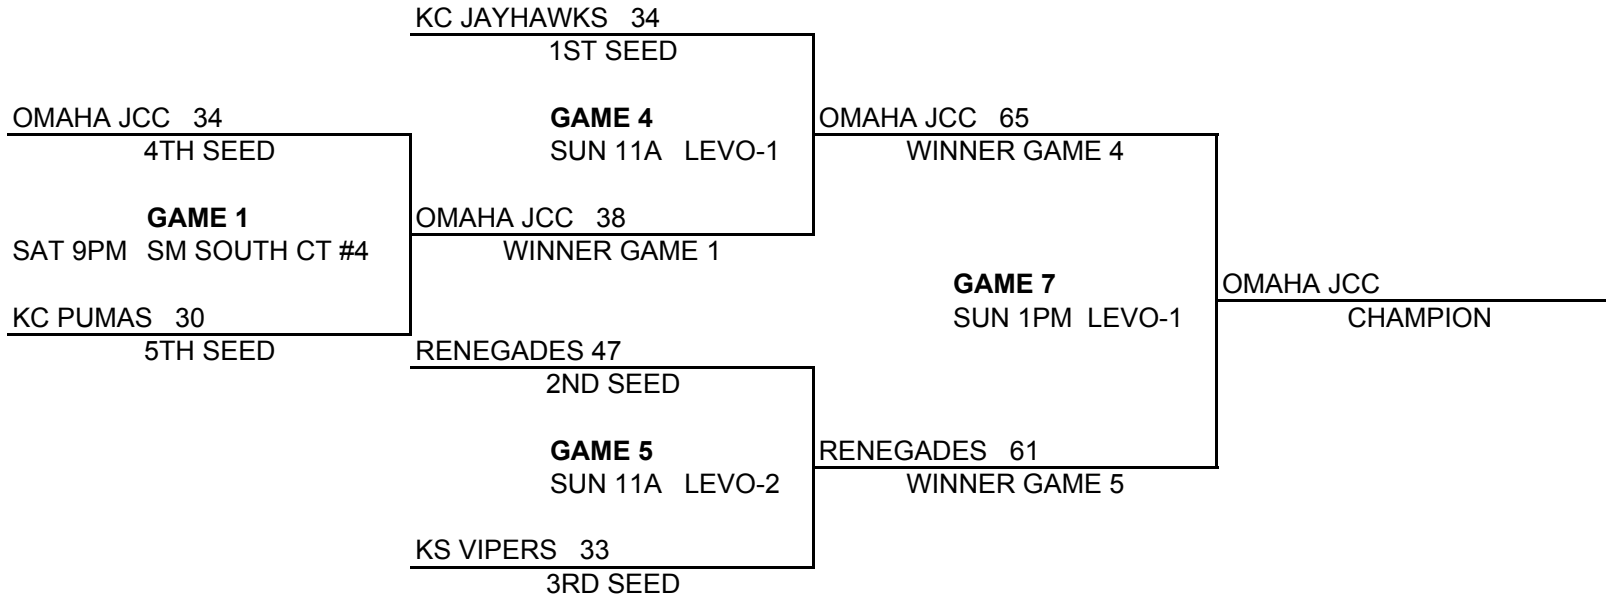

K C Premiere MAYB TOURNAMENT

8TH GRADE BOYS DIVISION

BRACKET A