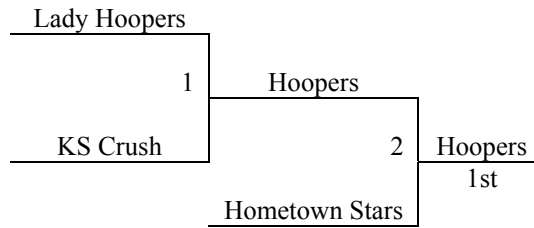

MAYB Newton

March 10-11

3-4th Boys

Pool A	W	L	Pool B	W	L
1. Wichita Jayhawks	I	I	4. Andover Mustangs		II
2. Wichita Eagles		II	5. Wichita Rockets	II	
3. El Dorado Wildcats	II		6. Circle Thunder	I	I

2 Pools of 3, Top 2 in each pool to A Bracket, others to B Bracket
All Games Played at Lindley Hall

MAYB Newton
March 10-11

8th Boys

<u>Pool A</u>	<u>W</u>	<u>L</u>
1. BGC Hawks	I	I
2. Wichita Swish	II	
3. Ark City Spartans		II

All Games Played at Newton High School

Saturday	NHS 2
8:00	
9:00	1-2
10:00	
11:00	1-3
12:00	
1:00	2-3
2:00	
3:00	G1
4:00	
5:00	G2
6:00	
7:00	
8:00	
9:00	
Sunday	
8:00	
9:00	
10:00	
11:00	
12:00	
1:00	
2:00	
3:00	
4:00	
5:00	
6:00	

MAYB Newton
March 10-11

5th Girls

Pool A	W	L
1. Wichita Lady Hoopers		
2. Hometown Stars		
3. KS Crush		

All Games Played at Newton High School

Saturday	NHS 2
8:00	1-2
9:00	
10:00	1-3
11:00	
12:00	2-3
1:00	
2:00	G1
3:00	
4:00	G2
5:00	
6:00	
7:00	
8:00	
9:00	
Sunday	
8:00	
9:00	
10:00	
11:00	
12:00	
1:00	
2:00	
3:00	
4:00	
5:00	
6:00	

MAYB Newton
March 10-11

6-7th Girls

Pool A	W	L	Pool B	W	L
1. KS Dream Team	II		4. Wichita Wolfpack	I	I
2. Wichita East All Stars	I	I	5. Wichita West All Stars	II	
3. Russell Jazz		II	6. Douglas Demons		II