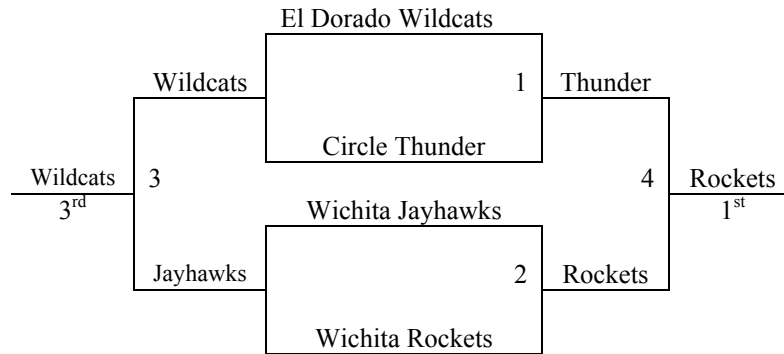

MAYB Newton

March 10-11

3-4th Boys

Pool A	W	L	Pool B	W	L
1. Wichita Jayhawks	I	I	4. Andover Mustangs		II
2. Wichita Eagles		II	5. Wichita Rockets	II	
3. El Dorado Wildcats	II		6. Circle Thunder	I	I

2 Pools of 3, Top 2 in each pool to A Bracket, others to B Bracket
All Games Played at Lindley Hall

Saturday	Lindley
8:00	2-3
9:00	5-6
10:00	1-3
11:00	4-6
12:00	1-2
1:00	4-5
2:00	
3:00	
4:00	
5:00	
6:00	
7:00	
8:00	
9:00	
Sunday	
8:00	G1
9:00	G2
10:00	G5
11:00	G3
12:00	G4
1:00	
2:00	
3:00	
4:00	
5:00	
6:00	

A Bracket