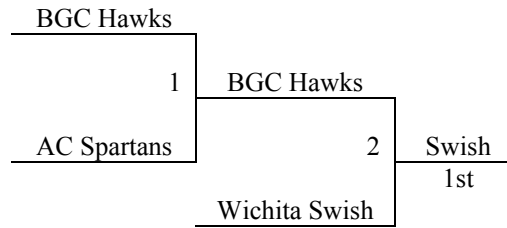

MAYB Newton
March 10-11

7th Boys

Pool A	W	L
1. Wichita Pistons	III	
2. Road Kill	I	III
3. KS Red Storm		III
4. Derby Shox	II	II
5. Steelers	III	I

5 Team Round Robin

Tie Breaker – 2 Way: Head to Head, 3 Way = +/- 15 pts

All Games Played at Newton High School

Saturday	NHS 1
8:00	
9:00	
10:00	
11:00	
12:00	
1:00	
2:00	
3:00	
4:00	1-2
5:00	3-4
6:00	1-5
7:00	2-4
8:00	3-5
9:00	
Sunday	
8:00	1-4
9:00	2-3
10:00	4-5
11:00	1-3
12:00	2-5
1:00	
2:00	
3:00	
4:00	
5:00	
6:00	

MAYB Newton
March 10-11

8th Boys

<u>Pool A</u>	<u>W</u>	<u>L</u>
1. BGC Hawks	I	I
2. Wichita Swish	II	
3. Ark City Spartans		II

All Games Played at Newton High School

Saturday	NHS 2
8:00	
9:00	1-2
10:00	
11:00	1-3
12:00	
1:00	2-3
2:00	
3:00	G1
4:00	
5:00	G2
6:00	
7:00	
8:00	
9:00	
Sunday	
8:00	
9:00	
10:00	
11:00	
12:00	
1:00	
2:00	
3:00	
4:00	
5:00	
6:00	