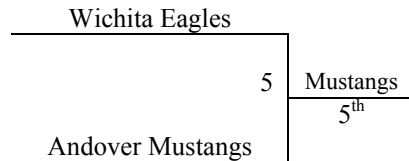

MAYB Newton

March 10-11

3-4th Boys

Pool A	W	L	Pool B	W	L
1. Wichita Jayhawks	I	I	4. Andover Mustangs		II
2. Wichita Eagles		II	5. Wichita Rockets	II	
3. El Dorado Wildcats	II		6. Circle Thunder	I	I

2 Pools of 3, Top 2 in each pool to A Bracket, others to B Bracket
All Games Played at Lindley Hall

Saturday	Lindley
8:00	2-3
9:00	5-6
10:00	1-3
11:00	4-6
12:00	1-2
1:00	4-5
2:00	
3:00	
4:00	
5:00	
6:00	
7:00	
8:00	
9:00	
Sunday	
8:00	G1
9:00	G2
10:00	G5
11:00	G3
12:00	G4
1:00	
2:00	
3:00	
4:00	
5:00	
6:00	

A Bracket

B Bracket