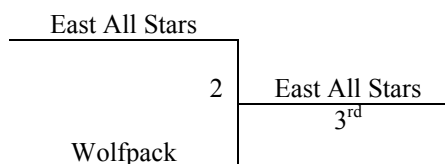

MAYB Newton
March 10-11

6-7th Girls

Pool A	W	L	Pool B	W	L
1. KS Dream Team	II		4. Wichita Wolfpack	I	I
2. Wichita East All Stars	I	I	5. Wichita West All Stars	II	
3. Russell Jazz		II	6. Douglas Demons		II

All Games Played at Newton High School

Saturday	NHS 2
8:00	
9:00	
10:00	
11:00	
12:00	
1:00	
2:00	
3:00	
4:00	
5:00	
6:00	1-2
7:00	4-5
8:00	1-3
9:00	
Sunday	
8:00	4-6
9:00	2-3
10:00	5-6
11:00	
12:00	G1
1:00	G2
2:00	G3
3:00	
4:00	
5:00	
6:00