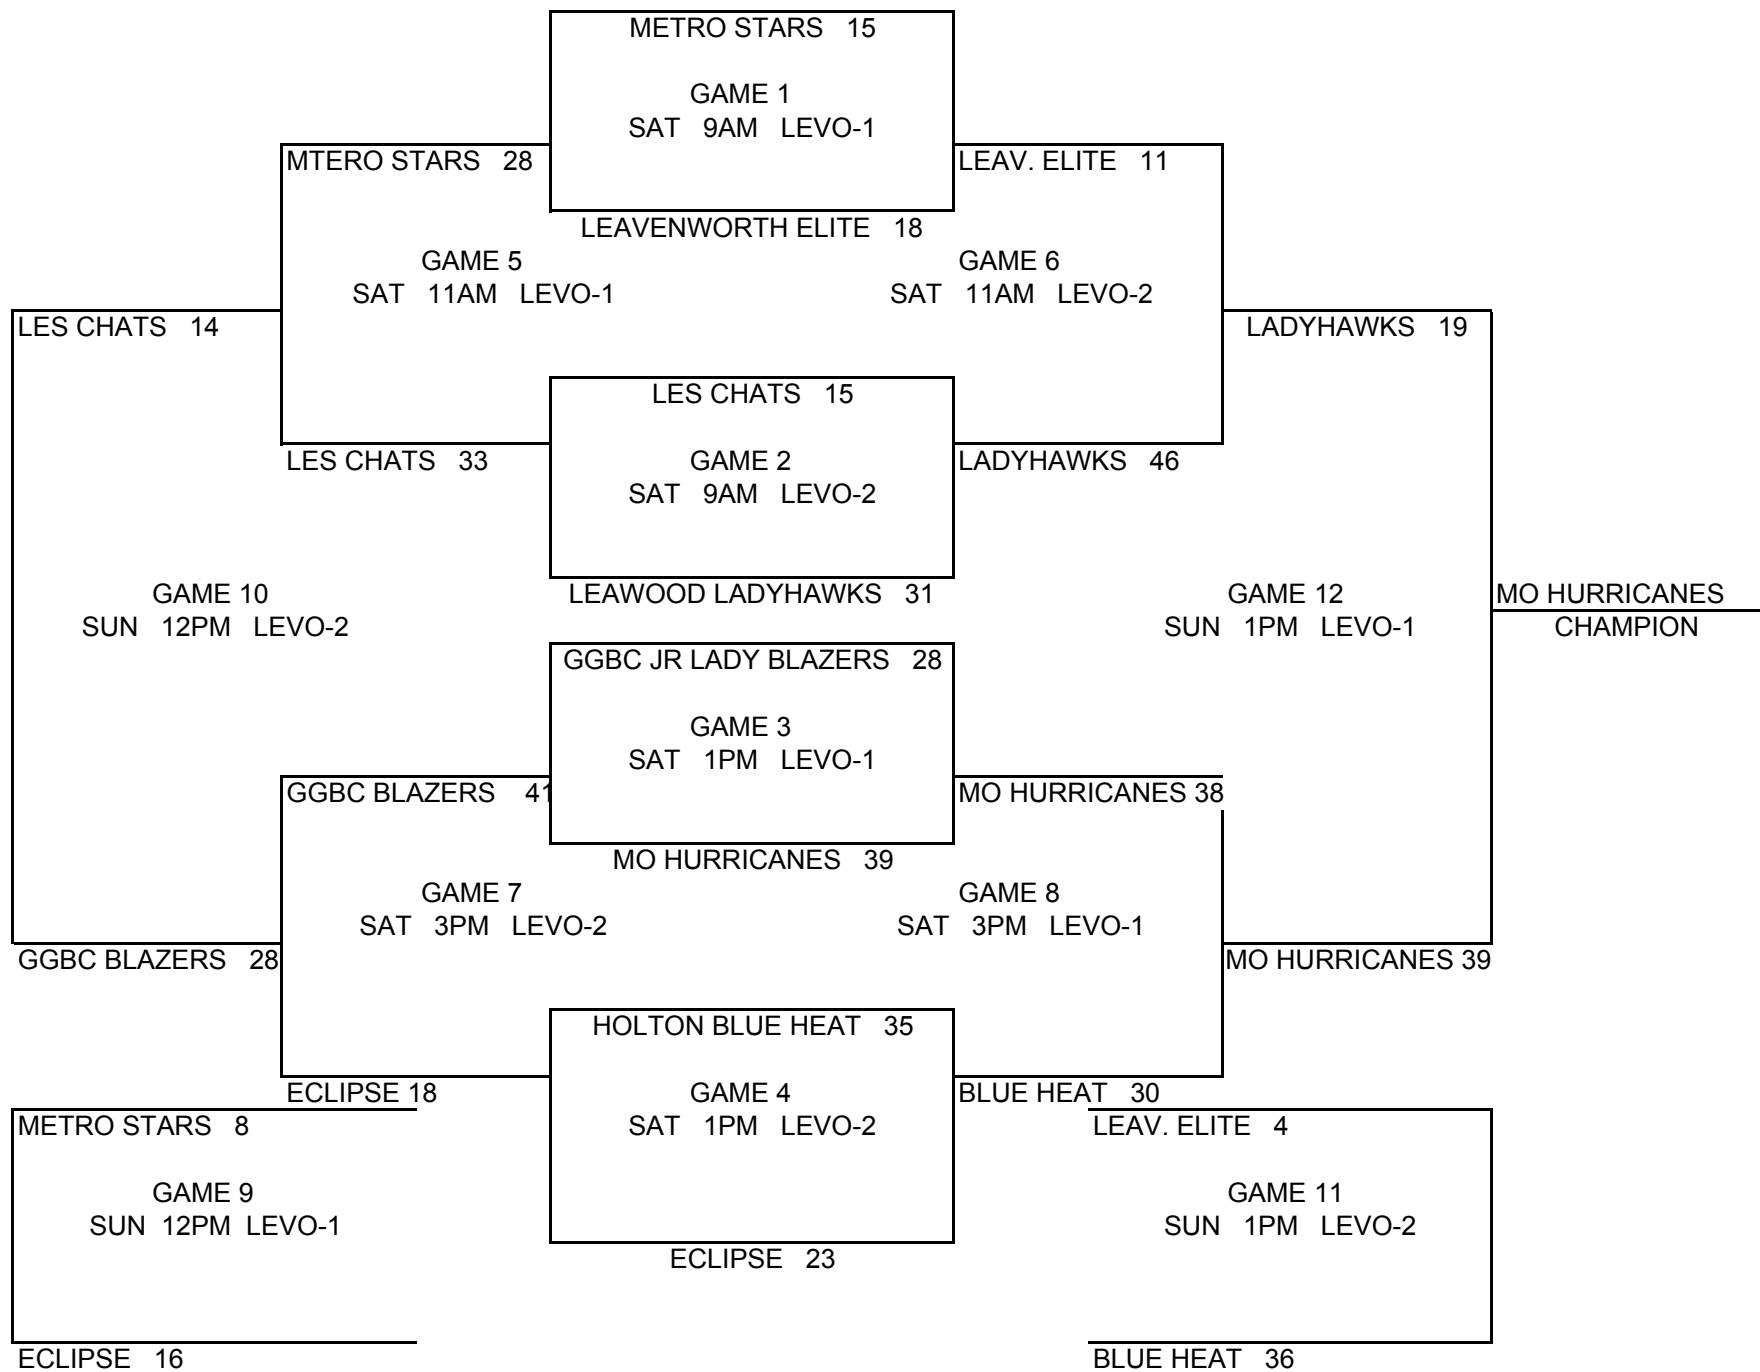

K C PREMIERE MAYB BASKETBALL TOURNAMENT

5TH / 6TH GRADE GIRLS DIVISION