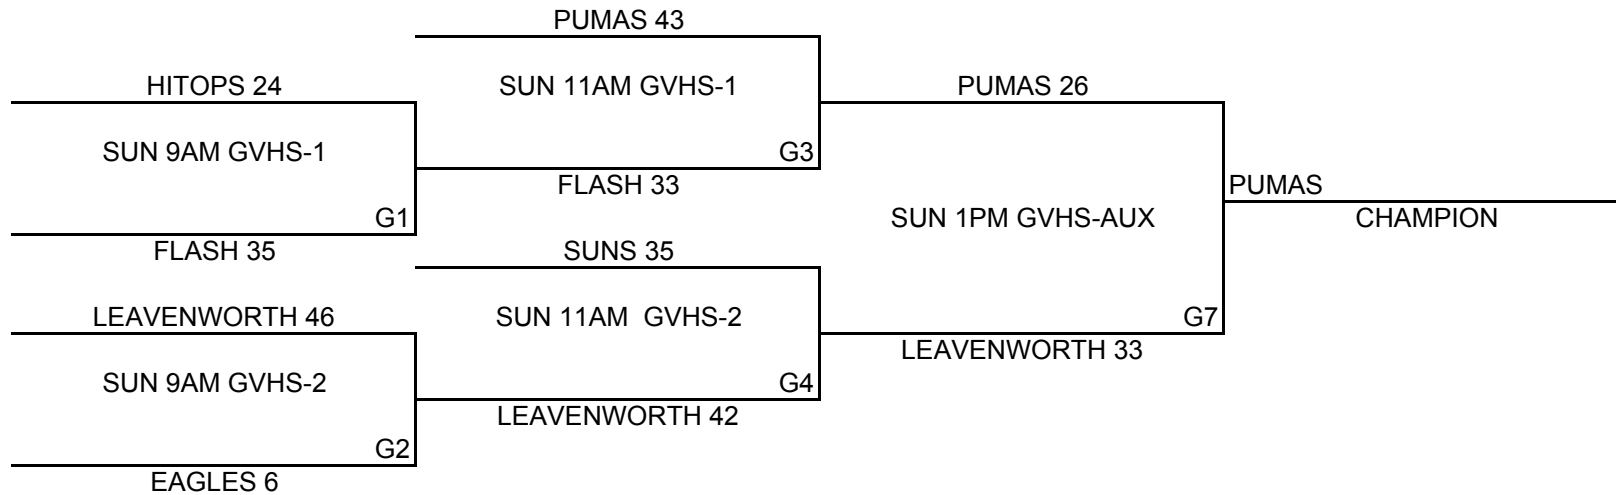

### POOL A

- (1) KANSAS FLASH
- (2) KC PUMAS-K MASON
- (3) LEAVENWORTH 6

<u>W</u>	<u>L</u>
I	III
III	
III	II

### POOL B

- (1) ST JOE EAGLES
- (2) KC HITOPS
- (3) SUNS PHX

<u>W</u>	<u>L</u>
	III
I	II
II	I

### POOL PLAY SCHEDULE

						<u>SCORE</u>
1A	VS	2A	SAT	5PM	GVHS 1	<b>22-26</b>
1B	VS	2B	SAT	5PM	GVHS 2	<b>23-39</b>
1A	VS	3A	SAT	7PM	GVHS 1	<b>34-50</b>
1B	VS	3B	SAT	7PM	GVHS 2	<b>15-51</b>
2A	VS	3A	SAT	9PM	GVHS 1	<b>39-38</b>
2B	VS	3B	SAT	9PM	GVHS 2	<b>32-41</b>

### CHAMPIONSHIP ROUND