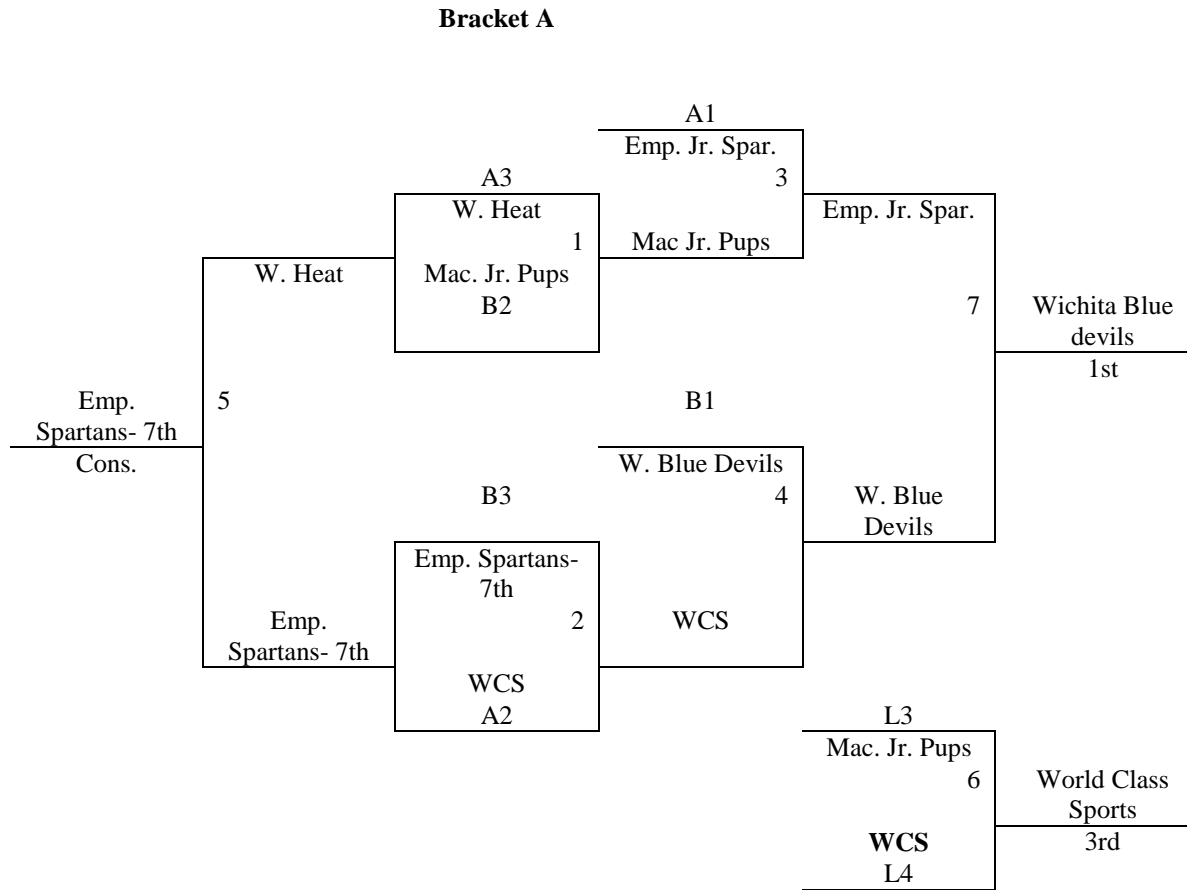

All teams to Bracket – 28.5 Ball size will be used!
Tie Breaker – 2 way time = Head to Head, 3 way tie = coin flip

Saturday	CG HS
8:00	-
9:00	-
10:00	1-2
11:00	4-5
12:00	-
1:00	-
2:00	1-3
3:00	4-6
4:00	2-3
5:00	5-6
6:00	-
7:00	-
8:00	-
9:00	-
Sunday	
8:00	G1
9:00	G2
10:00	G3
11:00	G4
12:00	G5
1:00	G6
2:00	G7
3:00	-
4:00	-
5:00	-
6:00	-