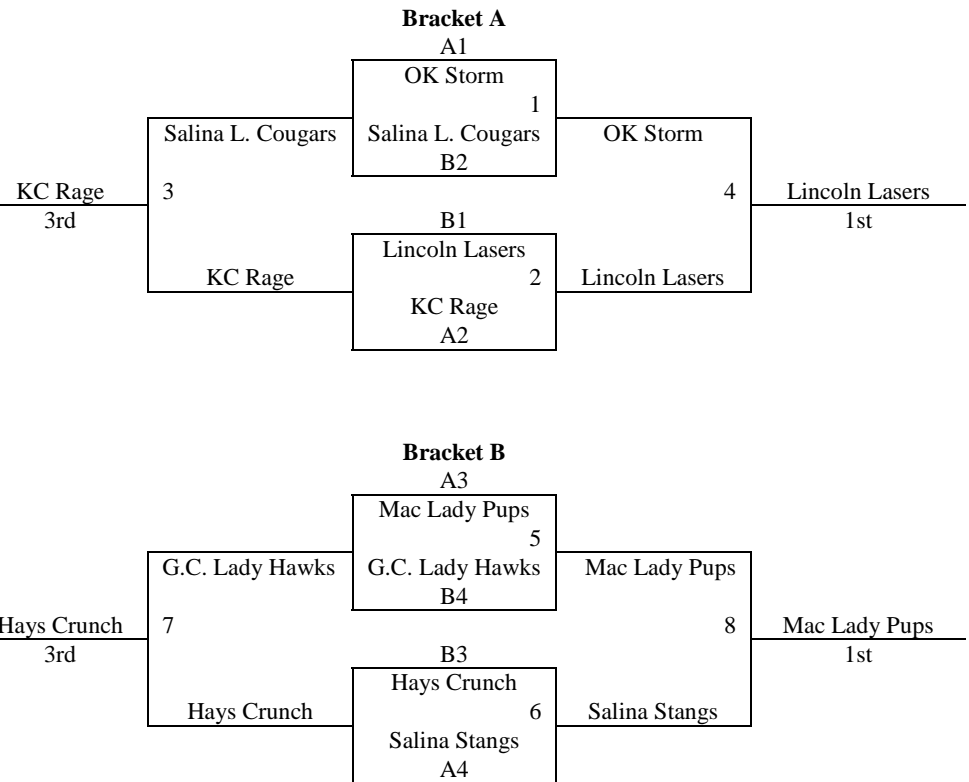

Top 2 teams in each pool to bracket A, other to bracket B.
 Tie Breaker – 2 way tie = Head to Head, 3 way tie = coin flip

Saturday	Bethel Ct. 1
8:00	-
9:00	-
10:00	5-6
11:00	7-8
12:00	1-2
1:00	3-4
2:00	5-7
3:00	6-8
4:00	1-3
5:00	2-4
6:00	5-8
7:00	6-7
8:00	1-4
9:00	2-3
Sunday	
8:00	G1
9:00	G2
10:00	G5
11:00	G6
12:00	G3
1:00	G4
2:00	G7
3:00	G8
4:00	
5:00	
6:00	