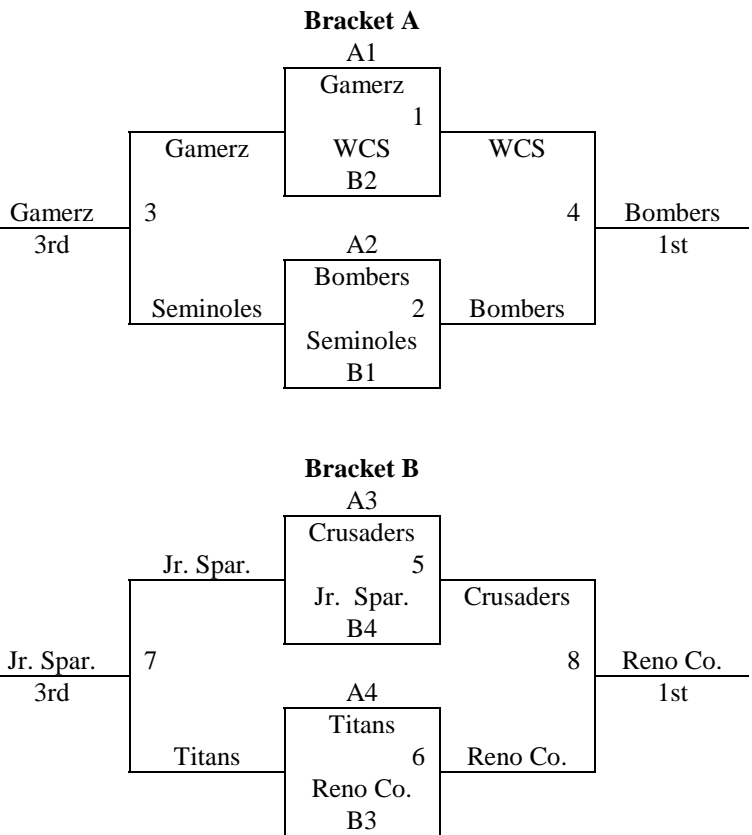

**MAYB Winter Kickoff
Dec. 12th – 13th, 2009**

3rd Grade Boys

Pool A	W	L	Pool B	W	L
1. WCS Bombers	II	I	5. WCS – 3 rd	II	I
2. Wichita Titans		III	6. KS Seminoles	III	
3. Wichita Gamerz	III		7. Emporia Jr. Spartans		III
4. KS Crusaders	I	II	8. Reno Co. Rush	I	II

Top two teams in each pool to bracket A, others to bracket B.

All games played on 8.5 ft. goals.

Tie Breaker – 2 way tie = Head to Head, 3 way tie = Coin flip.

Saturday	St. Mary's	Slate Creek
8:00	-	1-2
9:00	-	-
10:00	1-3	-
11:00	-	2-4
12:00	-	5-6
1:00	1-4	7-8
2:00	-	-
3:00	-	-
4:00	2-3	-
5:00	6-8	5-7
6:00	3-4	-
7:00	5-8	-
8:00	6-7	-
9:00	-	-
Sunday		
8:00	-	G5
9:00	-	G6
10:00	-	G1
11:00	-	G2
12:00	-	G7
1:00	-	G8
2:00	-	G3
3:00	-	G4
4:00	-	-
5:00	-	-
6:00	-	-

Pool C	W	L	Pool D	W	L
7. Wichita Chaos	I	I	10. Wichita Barons	I	I
8. Hutch Hawks	II		11. Ark City Dawgs	II	
9. Wichita Mustangs		II	12. Emporia Jr. Spartans - Black		II

Top 2 teams in each pool to bracket A, others to bracket B. Top team in pool C and D to bracket B, others to bracket C
Tie Breaker – 2 way tie = Head to Head, 3 way tie – coin flip