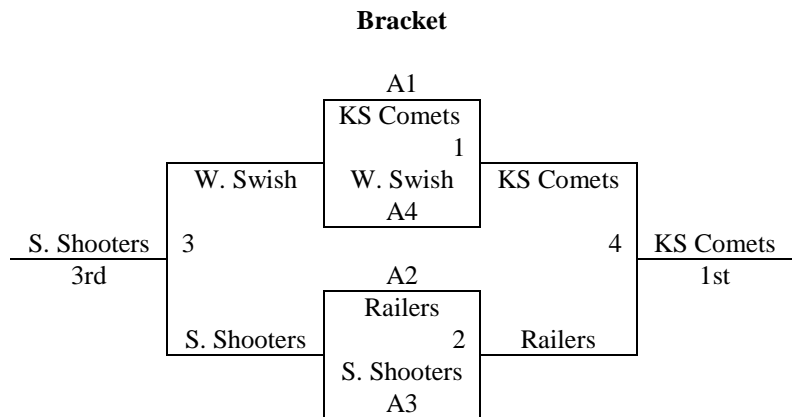

All teams to Bracket – 28.5 Ball size will be used!
Tie Breaker – 2 way time = Head to Head, 3 way tie = coin flip

Saturday	CG HS
8:00	-
9:00	-
10:00	1-2
11:00	4-5
12:00	-
1:00	-
2:00	1-3
3:00	4-6
4:00	2-3
5:00	5-6
6:00	-
7:00	-
8:00	-
9:00	-
Sunday	
8:00	G1
9:00	G2
10:00	G3
11:00	G4
12:00	G5
1:00	G6
2:00	G7
3:00	-
4:00	-
5:00	-
6:00	-

All teams to Bracket
 Games played at 8.5 ft goals.
 Tie Breaker – 2 way tie = Head to Head, 3 way tie = coin flip

Saturday	St. Mary's	Hesston MS
8:00	1-2	-
9:00	3-4	-
10:00	-	-
11:00	1-3	-
12:00	2-4	-
1:00	-	-
2:00	1-4	-
3:00	2-3	-
4:00	-	-
5:00	-	-
6:00	-	-
7:00	-	-
8:00	-	-
9:00	-	-
Sunday		
8:00	-	G1
9:00	-	G2
10:00	-	G3
11:00	-	G4
12:00	-	-
1:00	-	-
2:00	-	-
3:00	-	-
4:00	-	-
5:00	-	-
6:00	-	-