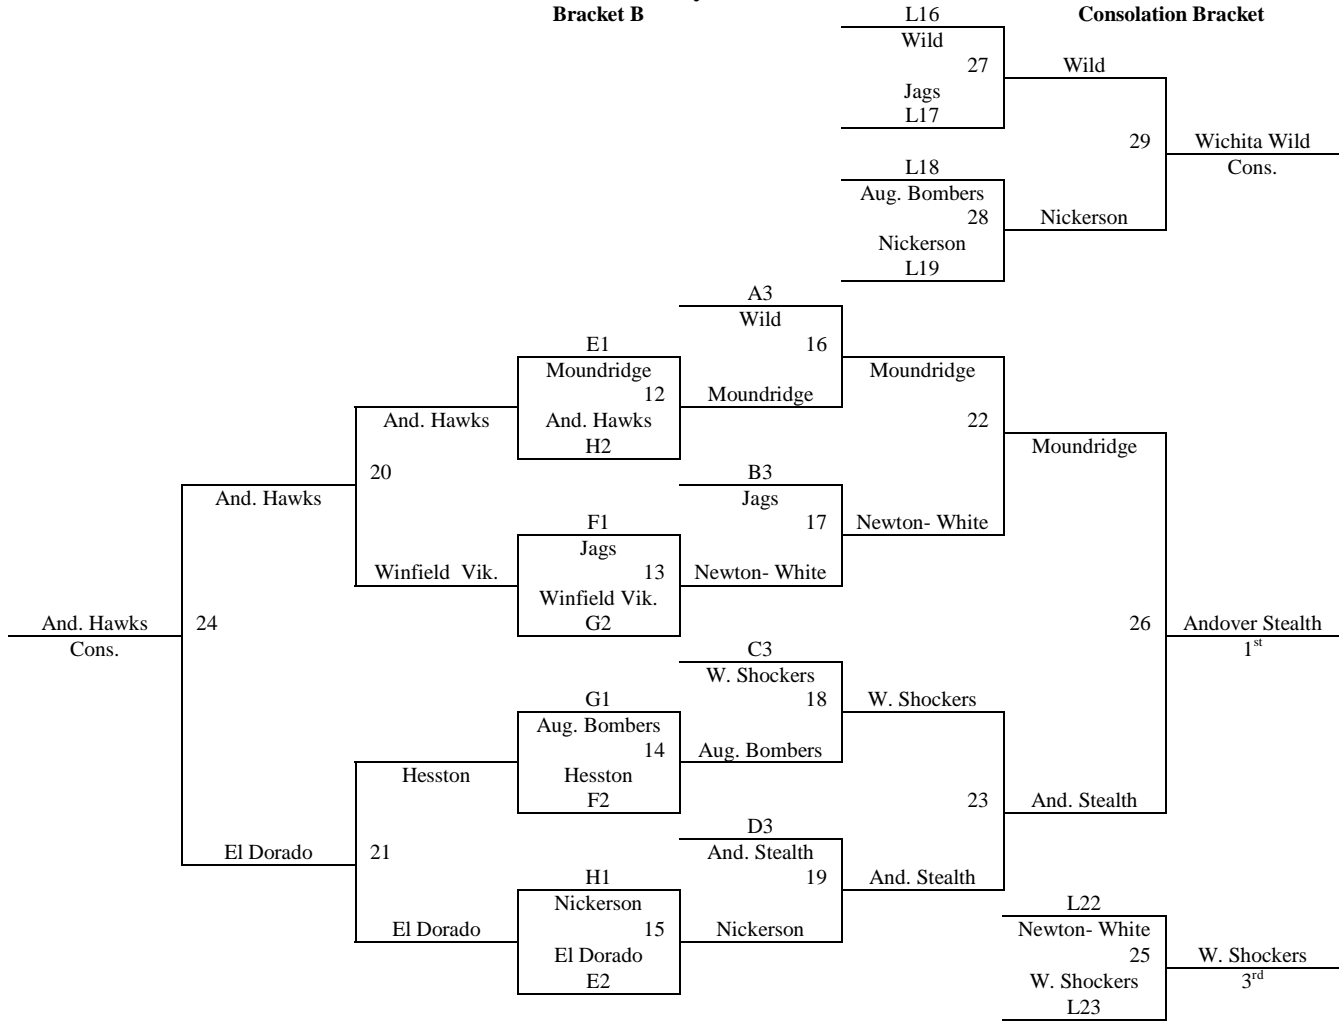

MAYB Winter Kickoff
Dec. 12th – 13th, 2009
5th Grade Boys –Cont.
Bracket B