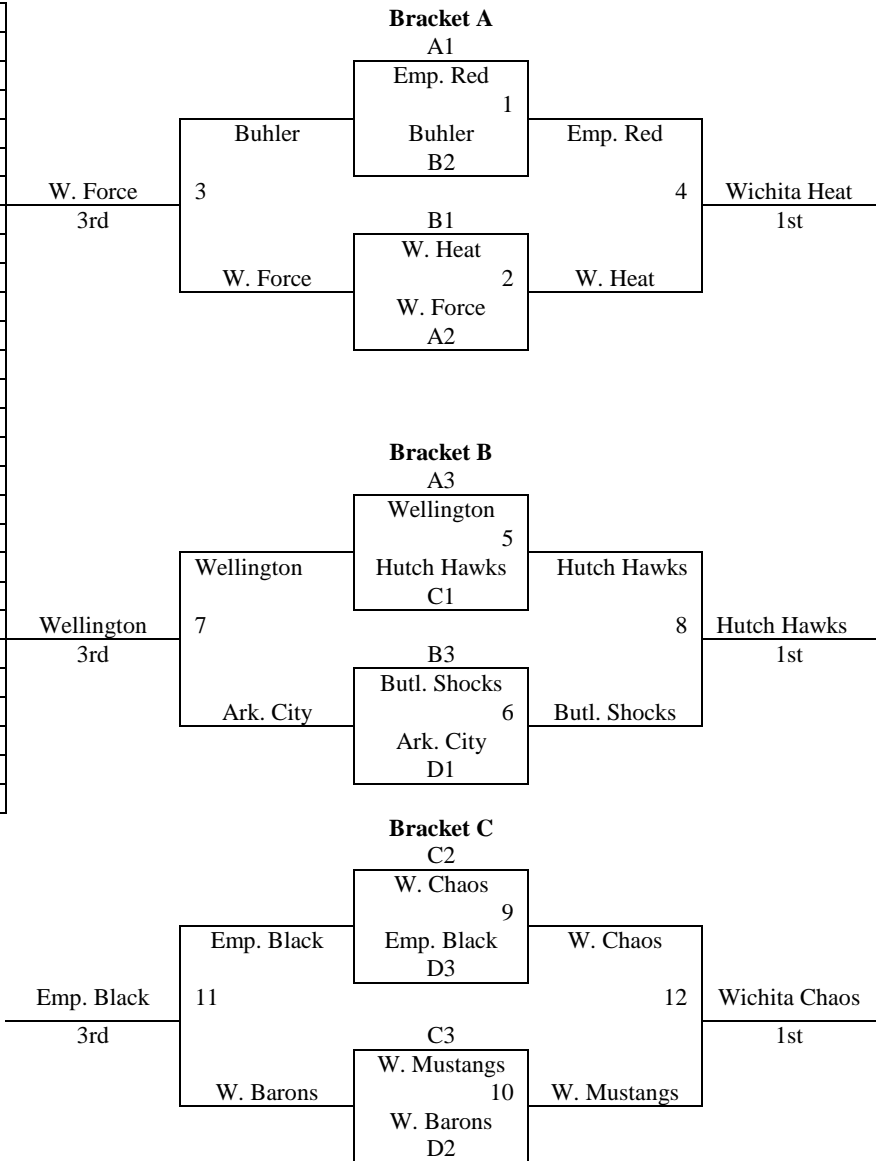

MAYB Winter Kickoff
Dec. 12th – 13th, 2009
4th Grade Boys

Pool A	W	L	Pool B	W	L
1. Wellington Knights		II	4. Buhler Crusaders	I	I
2. Wichita Force	I	I	5. Wichita Heat	II	
3. Emporia Jr. Spartans - Red	II		6. Butler Co. Shock		II

Pool C	W	L	Pool D	W	L
7. Wichita Chaos	I	I	10. Wichita Barons	I	I
8. Hutch Hawks	II		11. Ark City Dawgs	II	
9. Wichita Mustangs		II	12. Emporia Jr. Spartans - Black		II

Top 2 teams in each pool to bracket A, others to bracket B. Top team in pool C and D to bracket B, others to bracket C
Tie Breaker – 2 way tie = Head to Head, 3 way tie – coin flip

Saturday	CG HS	CG MS
8:00	-	-
9:00	-	-
10:00	-	7-8
11:00	-	4-5
12:00	1-2	7-9
1:00	10-11	4-6
2:00	-	8-9
3:00	-	5-6
4:00	-	1-3
5:00	-	10-12
6:00	-	2-3
7:00	-	11-12
8:00	-	-
9:00	-	-
Sunday		
8:00	-	G9
9:00	-	G10
10:00	-	G5
11:00	-	G6
12:00	-	G1
1:00	-	G2
2:00	-	G11
3:00	G3	G12
4:00	G4	G7
5:00	-	G8
6:00	-	-

CG HS = Canton Galva HS in Canton, KS

CG MS = Canton Galva MS in Galva, KS