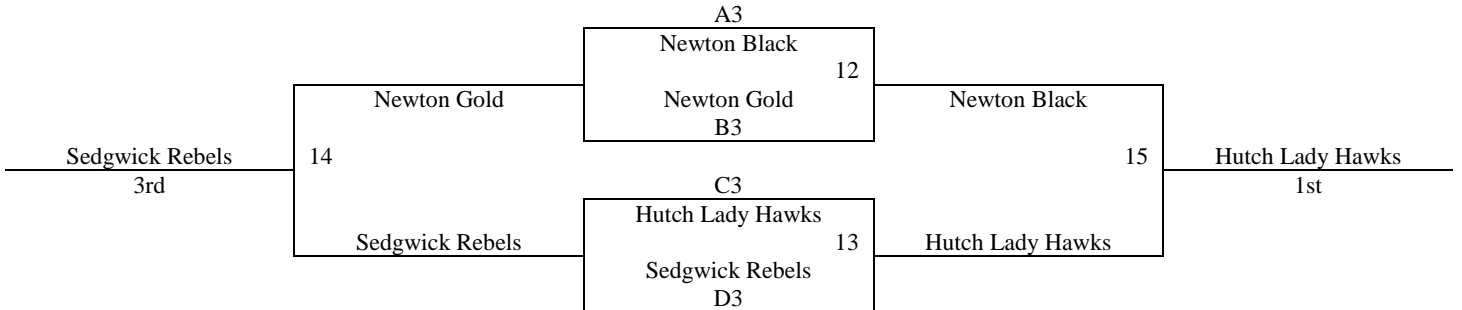

MAYB Winter Kickoff
Dec. 12th – 13th, 2009

4th Grade Girls

Bracket A

Bracket B