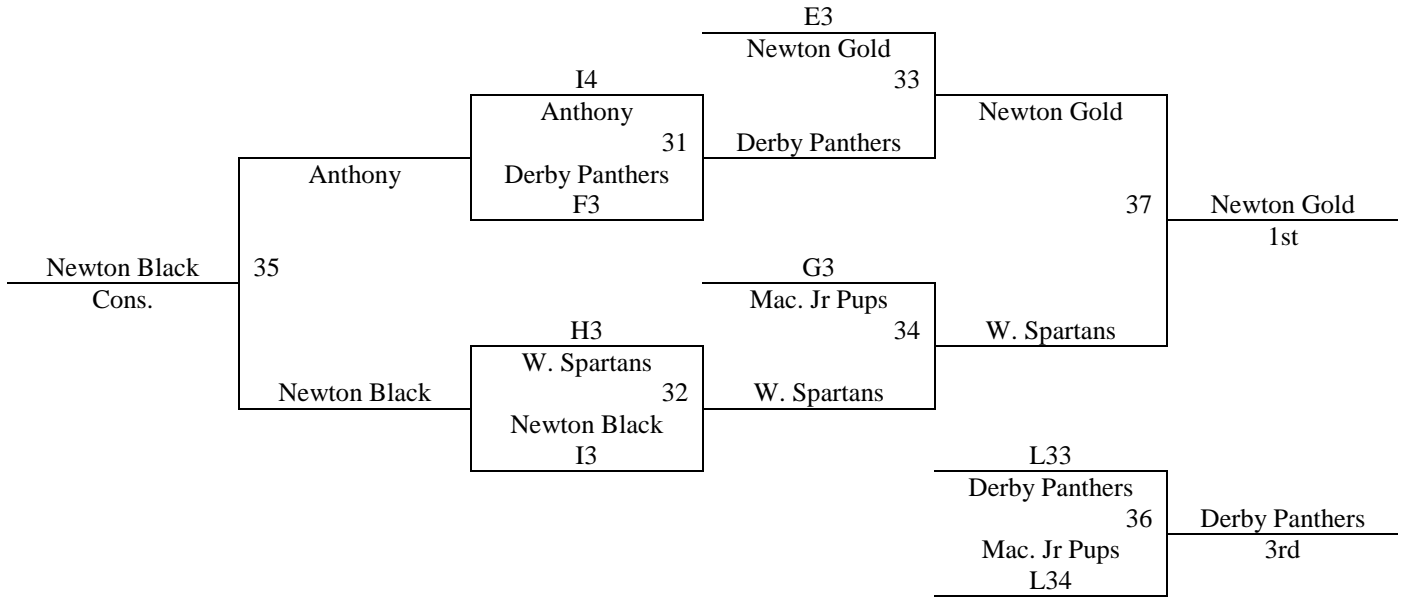

**MAYB Winter Kickoff
Dec. 12th – 13th, 2009
6th Grade Boys – Cont.**

Bracket C