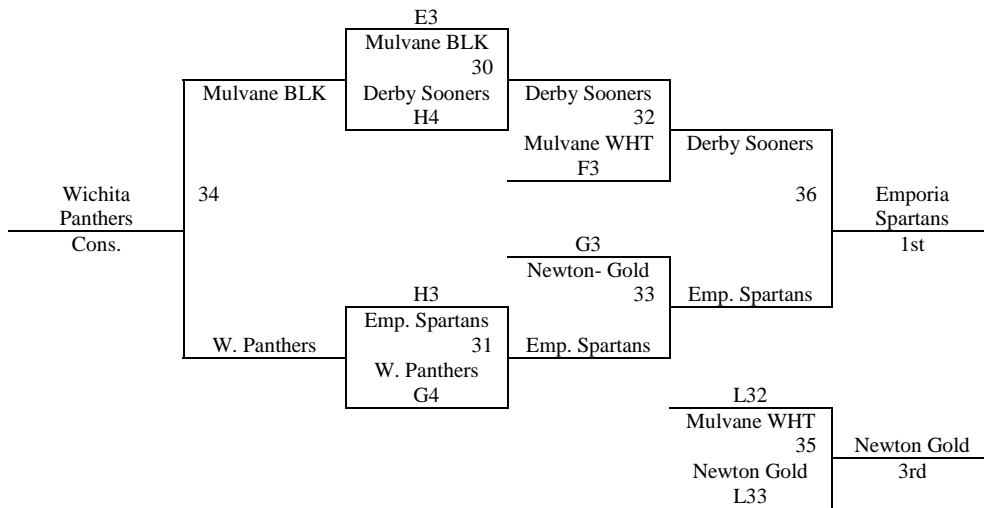

Pool C	W	L	Pool D	W	L
7. Wichita Chaos	I	I	10. Wichita Barons	I	I
8. Hutch Hawks	II		11. Ark City Dawgs	II	
9. Wichita Mustangs		II	12. Emporia Jr. Spartans - Black		II

Top 2 teams in each pool to bracket A, others to bracket B. Top team in pool C and D to bracket B, others to bracket C
Tie Breaker – 2 way tie = Head to Head, 3 way tie – coin flip

CG HS = Canton Galva HS in Canton, KS

CG MS = Canton Galva MS in Galva, KS

MAYB Winter Kickoff
Dec. 12th – 13th, 2009
5th Grade Boys –Cont.

Bracket A

MAYB Winter Kickoff
Dec. 12th – 13th, 2009
5th Grade Boys –Cont.
Bracket B

Bracket C

MAYB Winter Kickoff
Dec. 12th – 13th, 2009
6th Grade Boys

Pool A	W	L	Pool B	W	L	Pool C	W	L
1. Mac Dawgs	II		4. West Wichita Shockwave		II	7. Wichita Celtics		II
2. Wichita Jayhawks		II	5. Wichita Eagles	I	I	8., Team Patriots	II	
3. Manhattan Guns	I	I	6. Salina Heat	II		9. Southard Storm	I	I

Pool D	W	L	Pool E	W	L	Pool F	W	L
10. Wichita Shockers	I	I	13. Buhler Crusaders	II		16. Derby Panthers		II
11. Team Maximize	II		14. Newton Jr. Railers Gold		II	17. KS Thunder	I	I
12. Salina Mavs		II	15. Circle Thunder	I	I	18. Andover Jags	II	