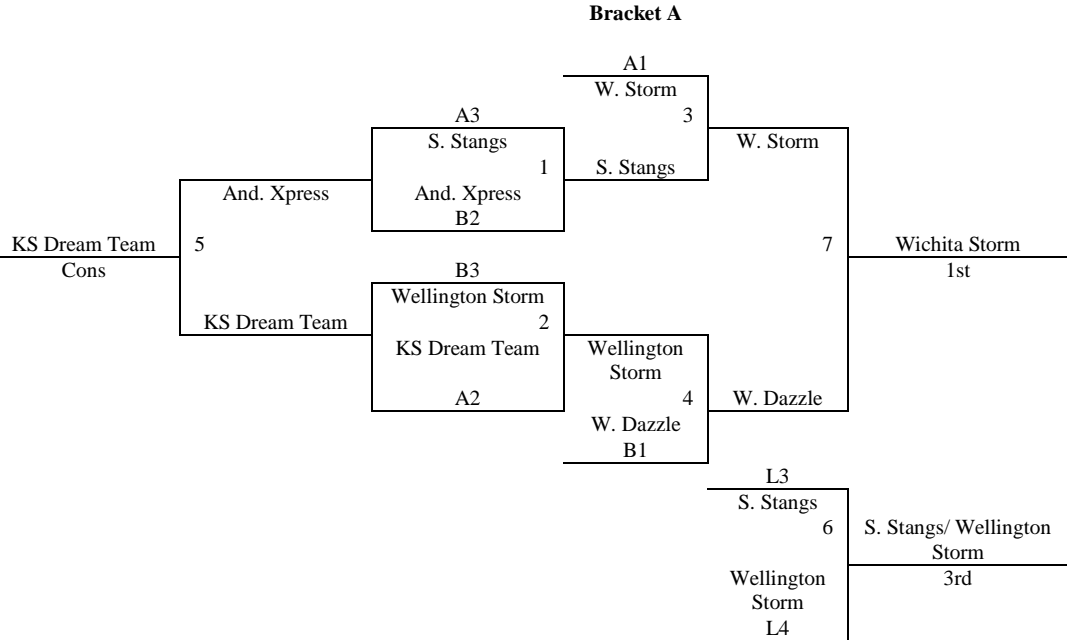

4th Grade Girls

Bracket A

Bracket B

MAYB Winter Kickoff
Dec. 12th – 13th, 2009
5th Grade Girls – Gold Division

Pool A	W	L	Pool B	W	L
1. Salina Stangs		II	4. Wichita Dazzle	II	
2. Wichita Storm	II		5. Wellington Storm		II
3. KS Dream Team	I	I	6. Andover Xpress	I	I

All teams to Bracket.
Tie Breaker – 2 way tie = Head to Head, 3 way tie = coin flip

Saturday	Hesston MS	Lindley Hall
8:00	-	-
9:00	-	-
10:00	-	-
11:00	-	-
12:00	-	-
1:00	-	2-3
2:00	-	5-6
3:00	-	-
4:00	-	-
5:00	1-2	-
6:00	4-5	-
7:00	1-3	-
8:00	4-6	-
9:00	-	-
Sunday		
8:00	-	G1
9:00	-	G2
10:00	-	G3
11:00	-	G4
12:00	-	-
1:00	-	-
2:00	-	G5
3:00	-	G6
4:00	-	G7
5:00	-	-
6:00	-	-