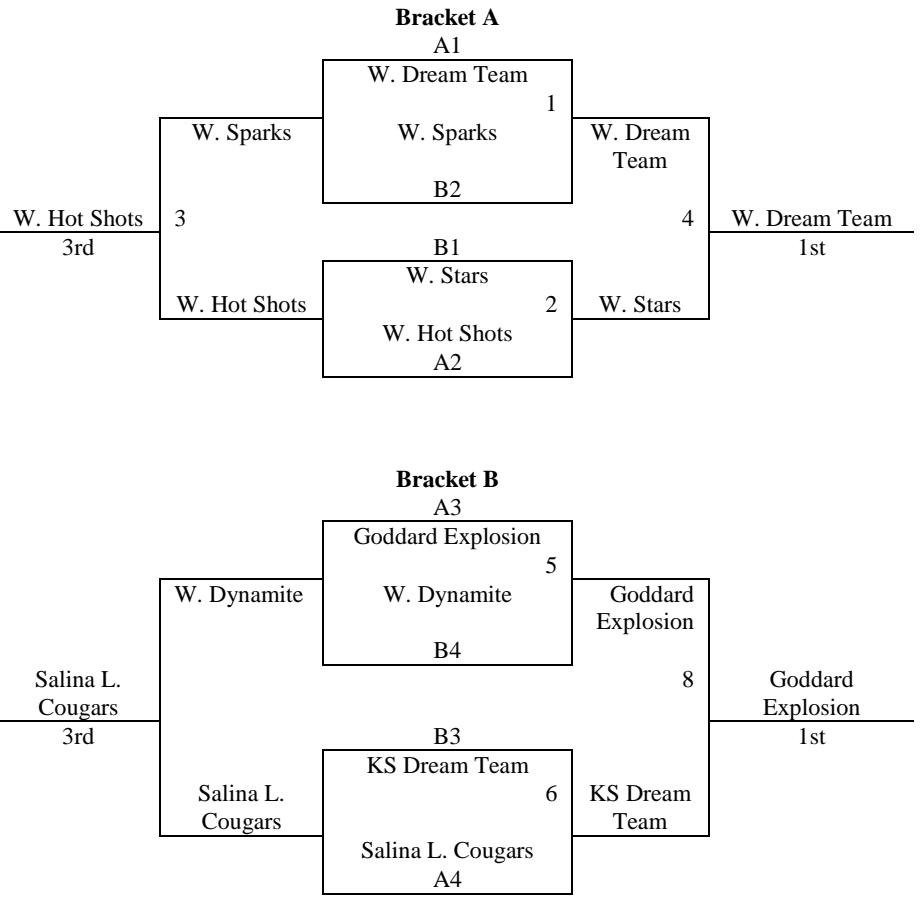

MAYB Winter Kickoff
Dec. 12th – 13th, 2009
6th Grade Girls – Gold Division

Pool A	W	L	Pool B	W	L
1. Salina Lady Cougars		III	5. KS Dream Team	I	II
2. Wichita Hot Shots	II	I	6. Wichita Sparks	II	I
3. Goddard Explosion	I	II	7. Wichita Dynamite		III
4. Wichita Dream Team	III		8. Wichita Stars	III	

Top 2 teams in each pool to bracket A, other to bracket B.
Tie Breaker – 2 way tie = Head to Head, 3 way tie = coin flip

Saturday	Newton HS 1	Newton HS 2
8:00	-	-
9:00	-	3-4
10:00	1-2	7-8
11:00	5-6	-
12:00	-	-
1:00	1-3	2-4
2:00	-	6-8
3:00	5-7	-
4:00	-	2-3
5:00	1-4	6-7
6:00	-	5-8
7:00	-	-
8:00	-	-
9:00	-	-
Sunday		
8:00	G1	G5
9:00	G2	G6
10:00	-	-
11:00	-	-
12:00	-	-
1:00	G3	-
2:00	G4	-
3:00	G7	G8
4:00	-	-
5:00	-	-
6:00	-	-

Newton HS 1 and 2 = Newton High School Courts 1 and 2