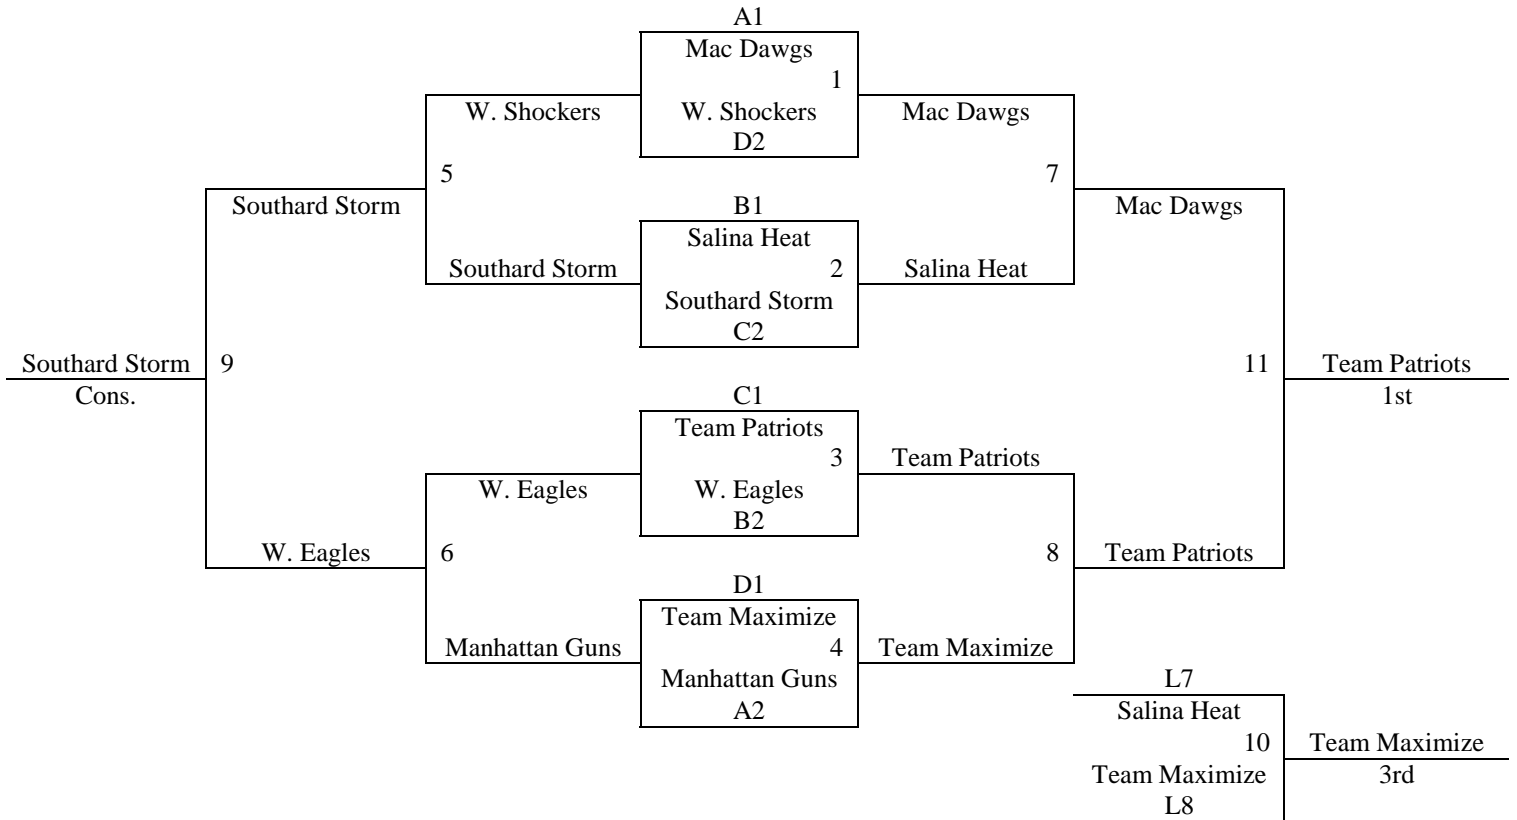

MAYB Winter Kickoff
Dec. 12th – 13th, 2009
6th Grade Boys – Cont.

Bracket A