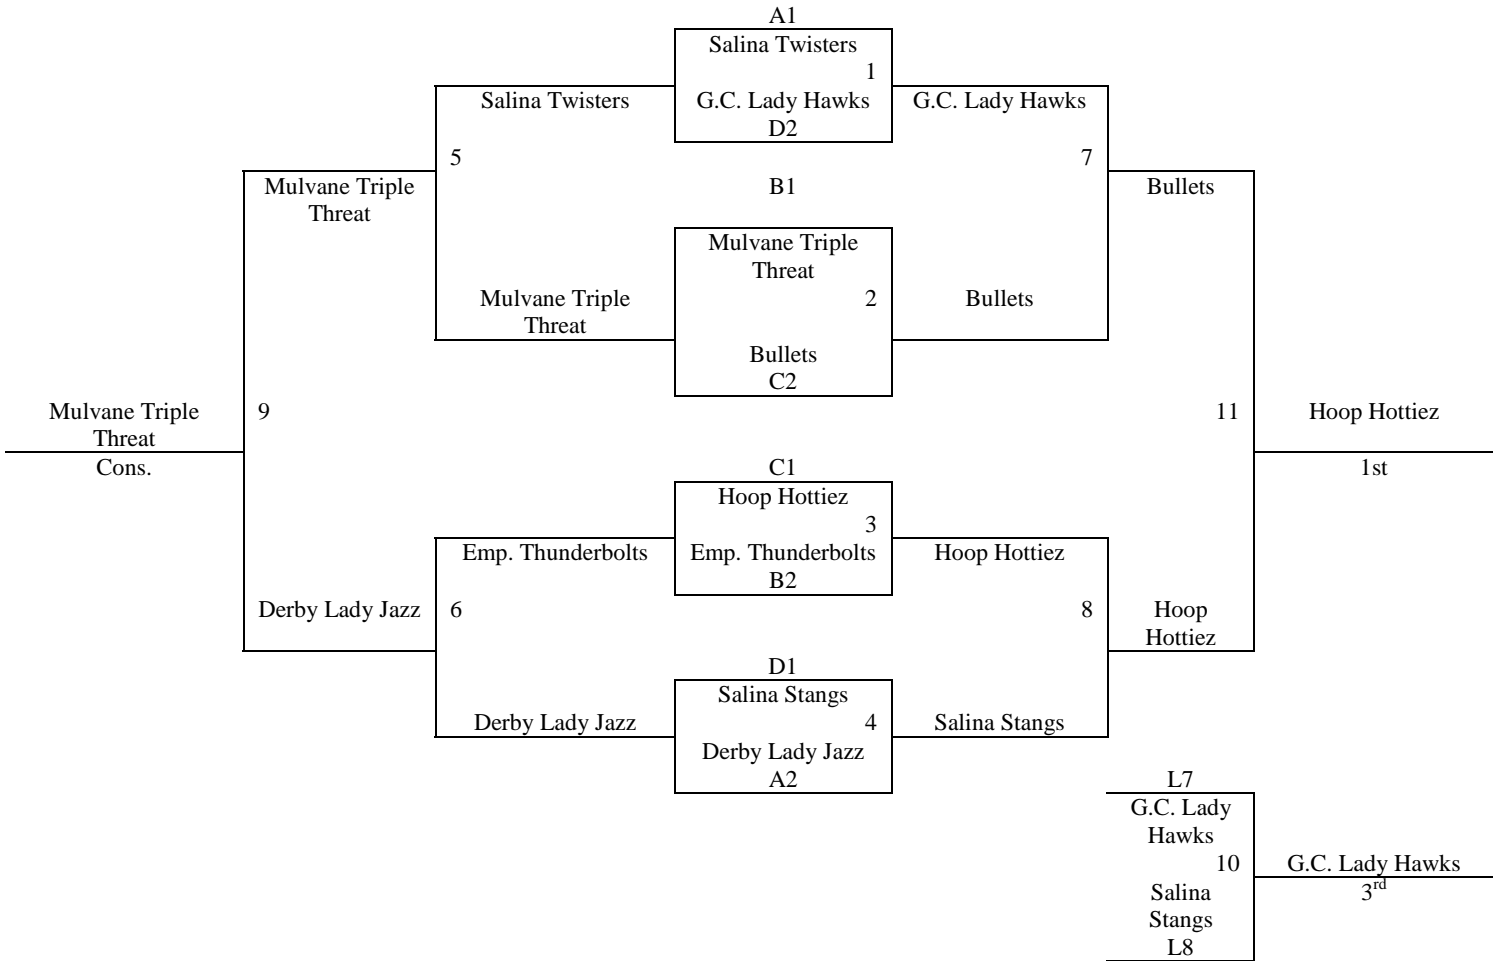

MAYB Winter Kickoff
Dec. 12th – 13th, 2009

4th Grade Girls

Bracket A