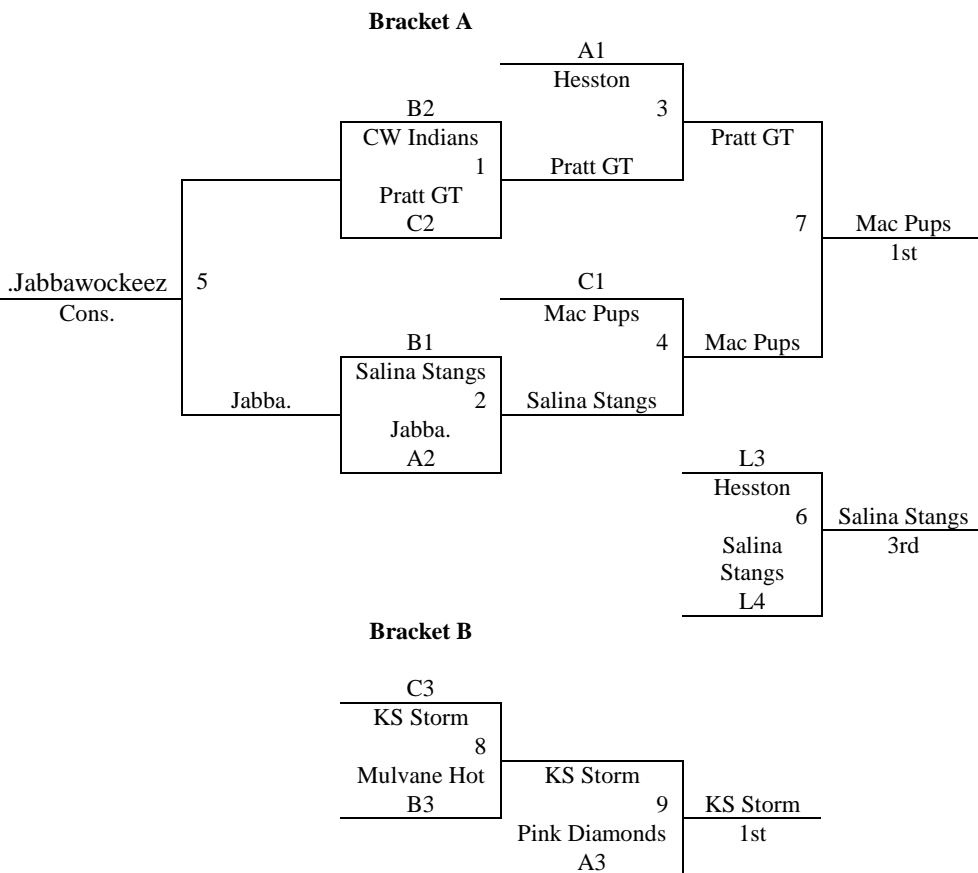

MAYB Winter Kickoff
Dec. 12th – 13th, 2009
6th Grade Girls – Silver Division

Pool A	W	L	Pool B	W	L	Pool C	W	L
1. Hesston	II		4. Salina Stangs	II		7. Kansas Storm		II
2. Jabbawokeyz	I	I	5. Mulvane Hot Shots		II	8. McPherson Lady Pups	II	
3. Pink Diamonds		II	6. Clearwater Indians	I	I	9. Pratt Green Thunder	I	I

Top 2 teams in each pool to bracket A, other to bracket B.
Tie Breaker – 2 way tie = Head to Head, 3 way tie = coin flip

Saturday	Newton HS 1	Newton HS 2
8:00	1-2	-
9:00	5-6	-
10:00	-	-
11:00	-	2-3
12:00	4-6	7-9
1:00	-	-
2:00	1-3	-
3:00	-	8-9
4:00	4-5	-
5:00	-	-
6:00	7-8	-
7:00	G2	-
8:00	G1	-
9:00	-	-
Sunday		
8:00	-	-
9:00	-	-
10:00	G3	-
11:00	G4	-
12:00	G8	G5
1:00	-	-
2:00	-	-
3:00	-	-
4:00	G6	G9
5:00	G7	-
6:00	-	-

Newton HS 1 and 2 = Newton High School Courts 1 and 2