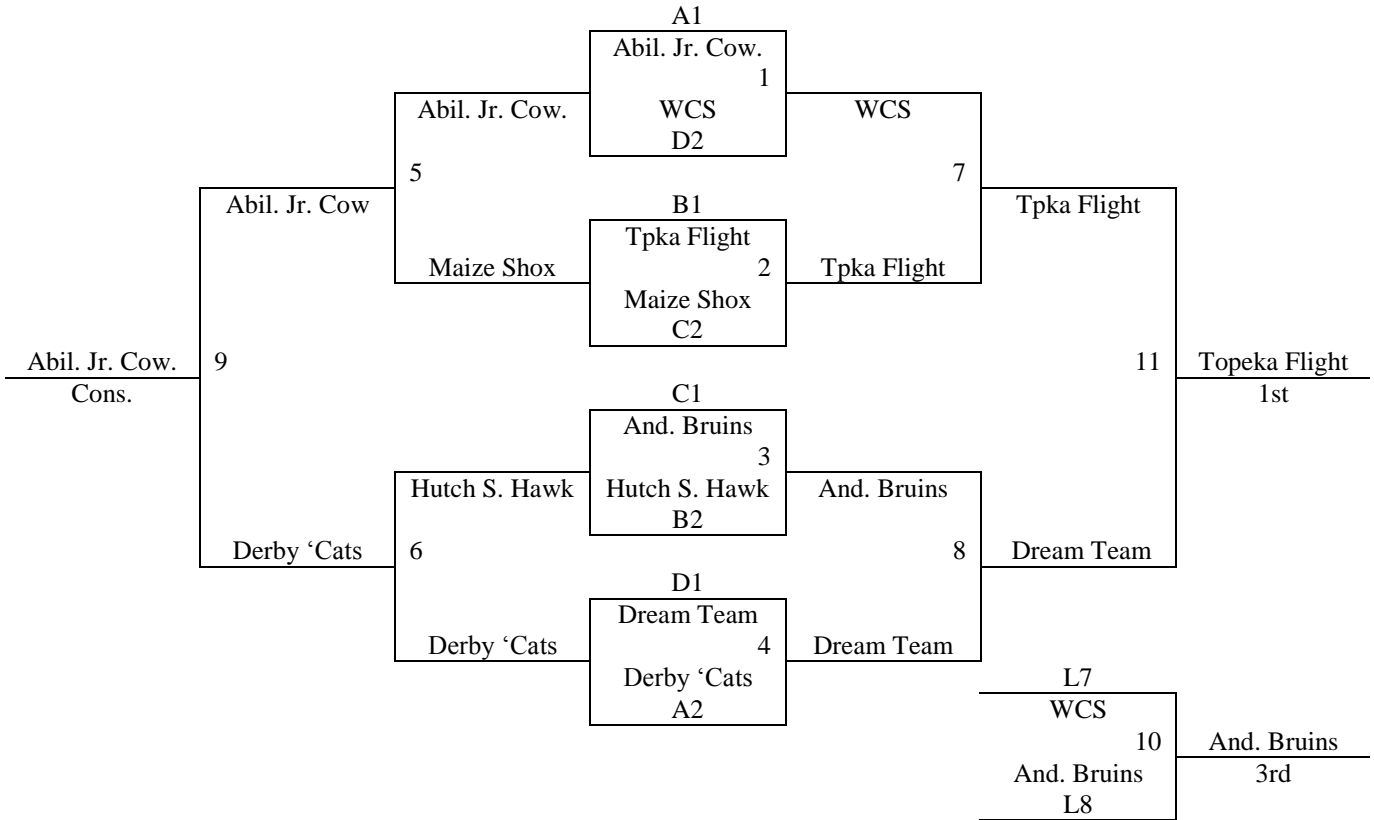

MAYB Winter Kickoff
Dec. 12th – 13th, 2009
5th Grade Boys –Cont.

Bracket A