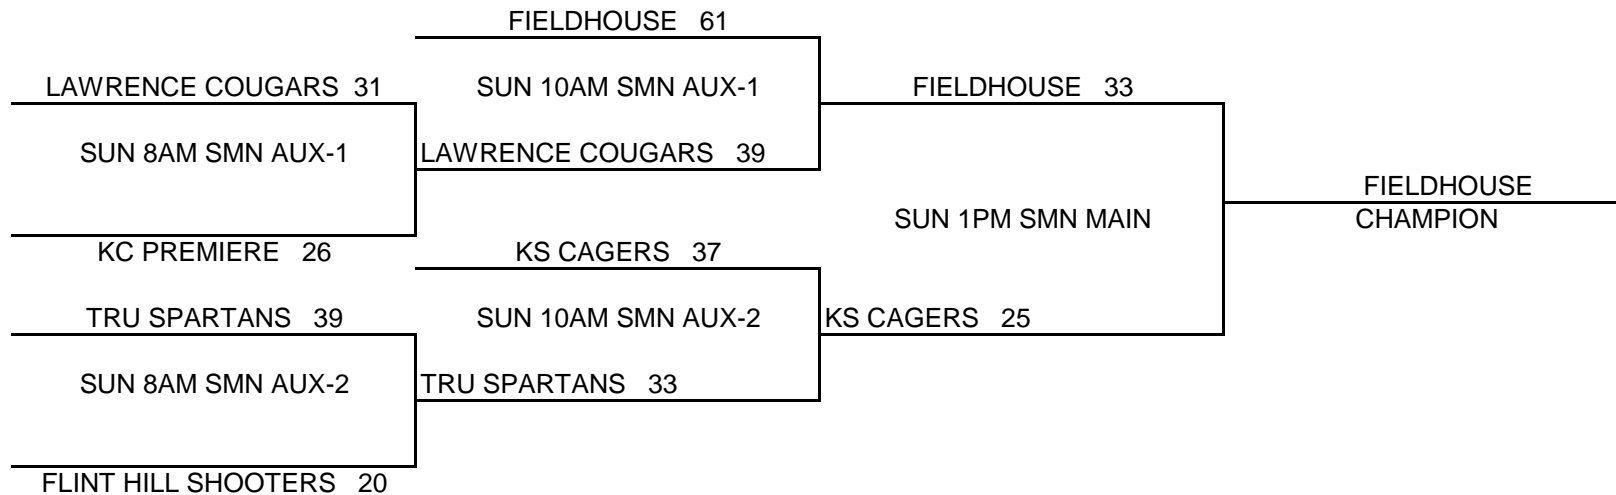

### POOL A

- (1) FIELDHOUSE
- (2) TRU SPARTANS
- (3) KC PREMIERE

<u>W</u>	<u>L</u>
III	
II	II
	III

### POOL B

- (1) LAWRENCE COUGARS
- (2) FLINT HILLS SHOOTERS
- (3) KANSAS CAGERS (BLUE)

<u>W</u>	<u>L</u>
II	II
	III
III	

### POOL PLAY SCHEDULE

A1	VS	A2	SAT	1PM	SMW MAIN	51-11
B1	VS	B2	SAT	5PM	SMW AUX	31-23
A1	VS	A3	SAT	3PM	SMW AUX	74-24
B1	VS	B3	SAT	7PM	SMW AUX	33-38
A2	VS	A3	SAT	5PM	SMW MAIN	51-42
B2	VS	B3	SAT	9PM	SMW AUX	30-58

### CHAMPIONSHIP ROUND