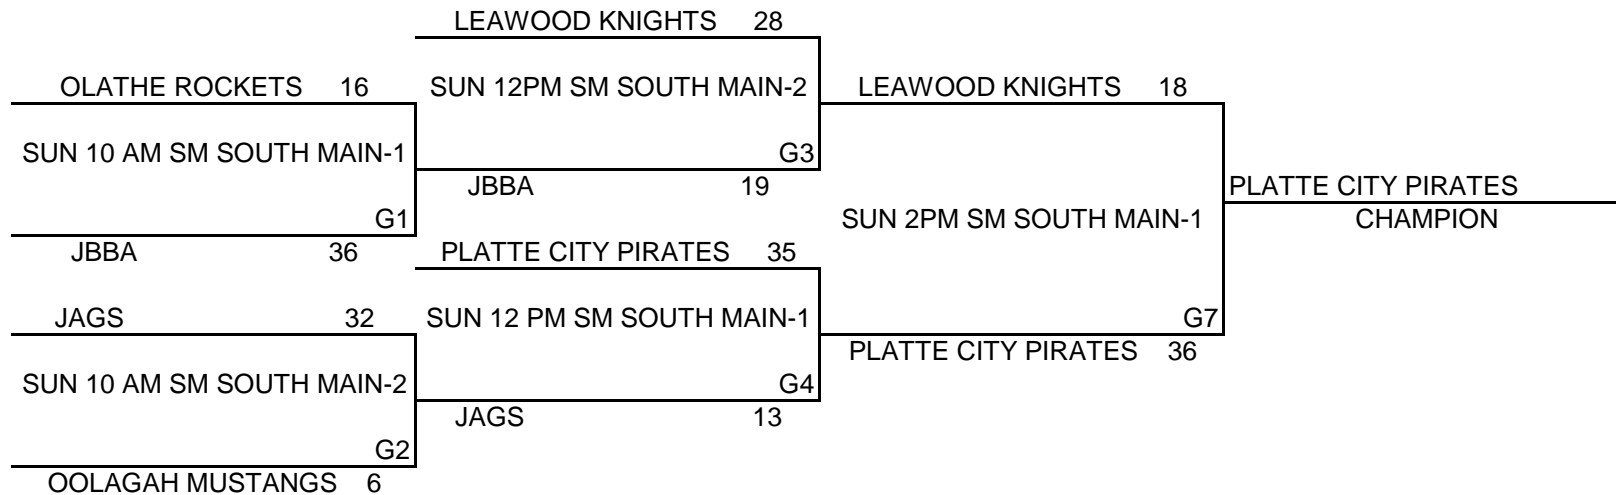

KC PREMIERE/MAYB TOURNAMENT

8TH GRADE BOYS DIVISION

K C PREMIERE / MAYB BASKETBALL TOURNAMENT

4TH GRADE BOYS DIVISION

POOL A

- (1) JBBA HOOPS
- (2) LEAWOOD KNIGHTS
- (3) JAGS

<u>W</u>	<u>L</u>
I	II
III	I
II	II

POOL B

- (1) PLATTE CITY PIRATES
- (2) OLATHE ROCKETS
- (3) OOLOGAH MUSTANGS

<u>W</u>	<u>L</u>
III	
I	II
	III

POOL PLAY SCHEDULE

1A	VS	2A	SAT	3:00 PM	25-31	SM NORTH AUX-1
1B	VS	2B	SAT	3:00 PM	35-11	SM NORTH AUX-2
1A	VS	3A	SAT	5:00 PM	7-9	SM NORTH AUX-1
1B	VS	3B	SAT	5:00 PM	28-10	SM NORTH AUX-2
2A	VS	3A	SAT	7:00 PM	31-16	SM NORTH AUX-1
2B	VS	3B	SAT	7:00 PM	18-17	SM NORTH AUX-2

CHAMPIONSHIP ROUND

KC Premiere/MAYB Basketball Tournament

5TH/6TH GRADE BOYS DIVISION

W L

- (1) BLUE BOMBERS
- (2) KC PREMIERE
- (3) JBBA HOOPS
- (4) SPARTANS

II	I
I	II
II	I
I	II

SCHEDULE

(1)	VS	(2)	SAT 5 PM	SMNW AUX-1	30	31
(3)	VS	(4)	SAT 5 PM	SMNW AUX-2	36	22
(1)	VS	(3)	SAT 7 PM	SMNW AUX-1	31	29
(2)	VS	(4)	SAT 7 PM	SMNW AUX-2	37	38
(1)	VS	(4)	SUN 11AM	SM SOUTH AUX-1	32	24
(2)	VS	(3)	SUN 11AM	SM SOUTH AUX-2	22	28

TIEBREAKER FORMAT:
 HEAD TO HEAD RESULT
 POINT SPREAD (MAX 15)
 DEF. POINTS ALLOWED

KC Premiere/MAYB Basketball Tournament

6TH GRADE BOYS DIVISION

W L

- (1) KC TIMBERWOLVES
- (2) MOKAN ELITE BLACK
- (3) JBBA HOOPS
- (4) OP RAPTORS