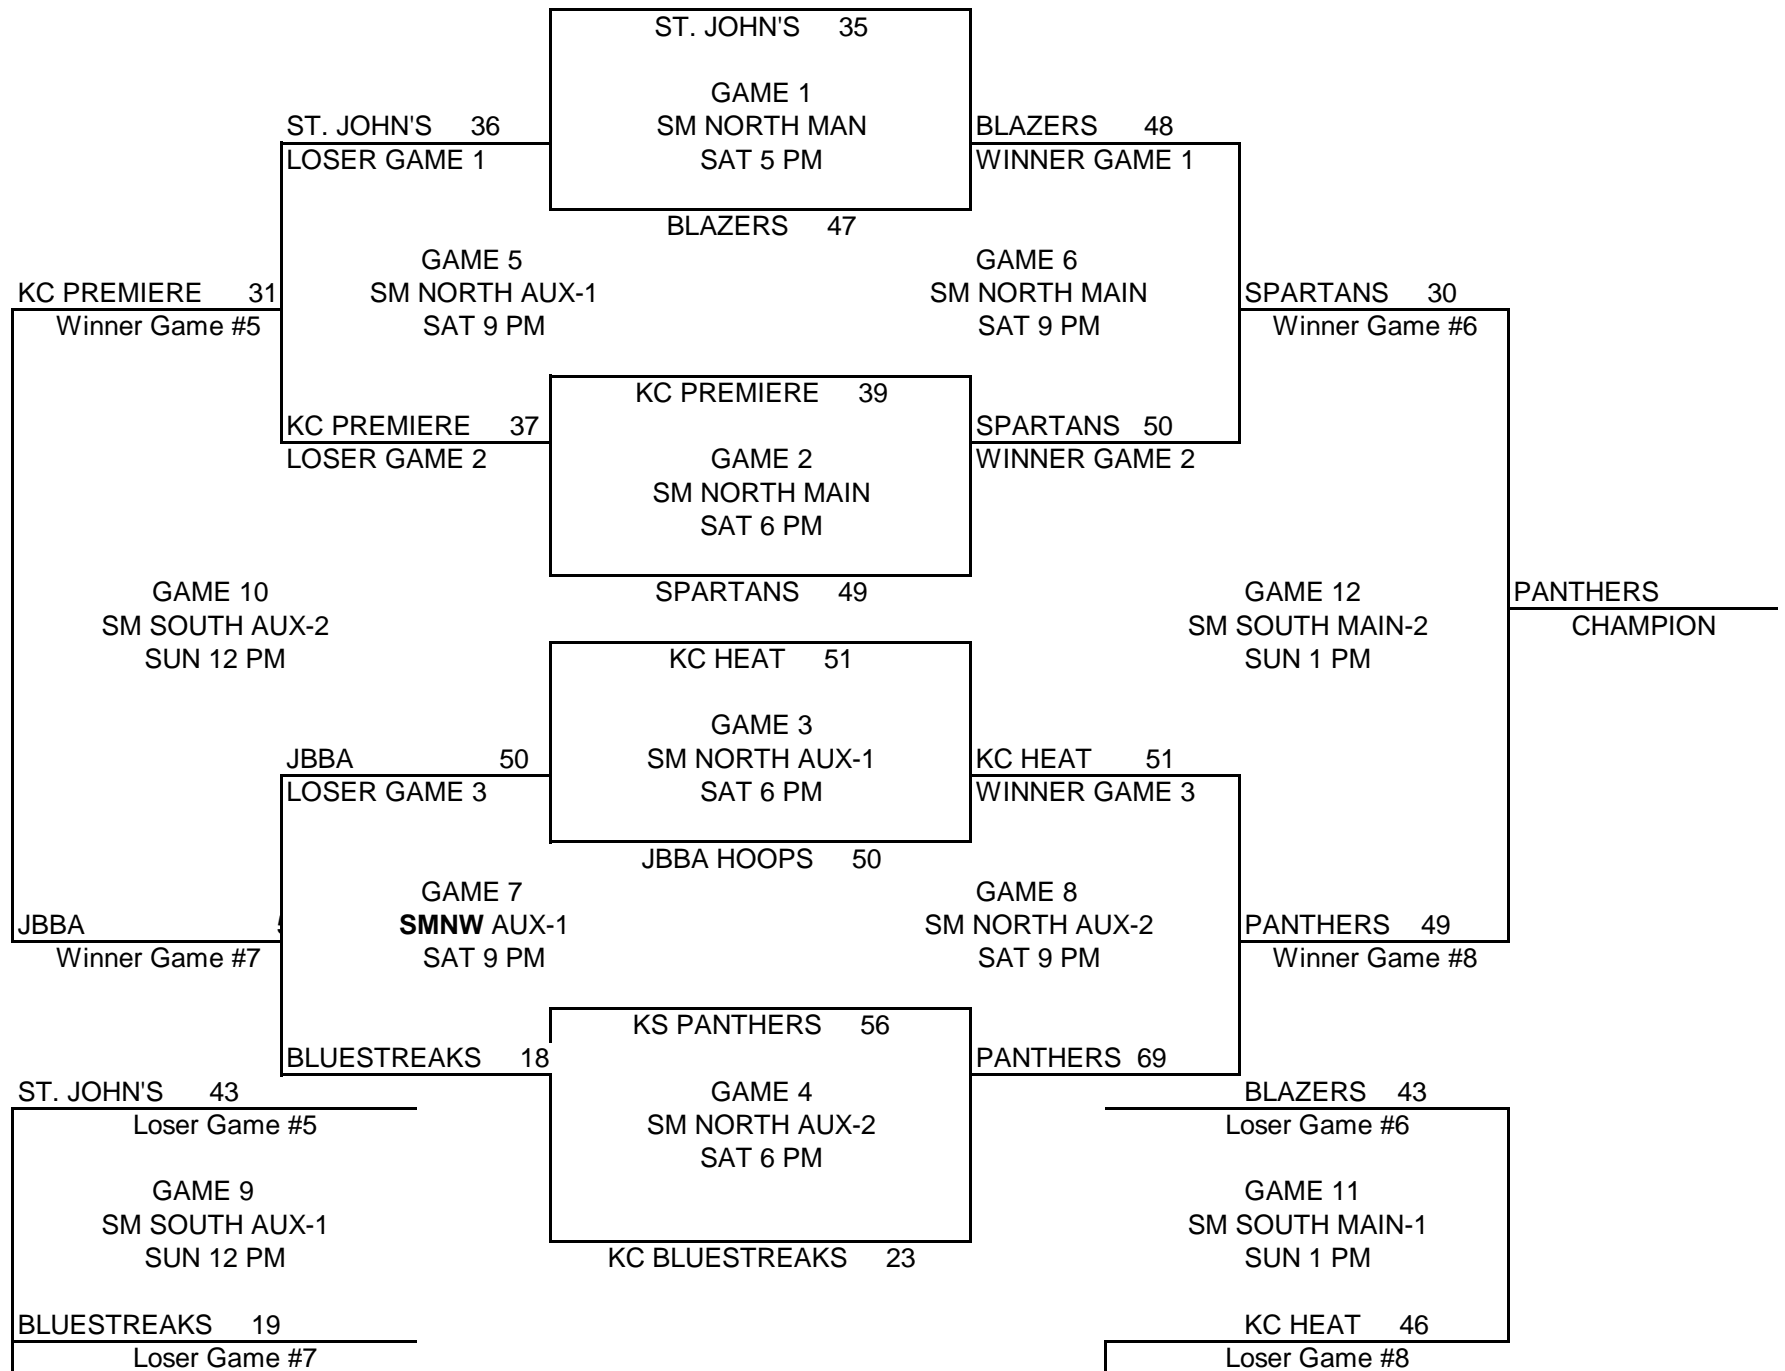

KC PREMIERE/MAYB TOURNAMENT

8TH GRADE BOYS DIVISION

K C PREMIERE / MAYB BASKETBALL TOURNAMENT

4TH GRADE BOYS DIVISION

POOL A

- (1) JBBA HOOPS
- (2) LEAWOOD KNIGHTS
- (3) JAGS

<u>W</u>	<u>L</u>
I	II
III	I
II	II

POOL B

- (1) PLATTE CITY PIRATES
- (2) OLATHE ROCKETS
- (3) OOLOGAH MUSTANGS

<u>W</u>	<u>L</u>
III	
I	II
	III

POOL PLAY SCHEDULE

1A	VS	2A	SAT	3:00 PM	25-31	SM NORTH AUX-1
1B	VS	2B	SAT	3:00 PM	35-11	SM NORTH AUX-2
1A	VS	3A	SAT	5:00 PM	7-9	SM NORTH AUX-1
1B	VS	3B	SAT	5:00 PM	28-10	SM NORTH AUX-2
2A	VS	3A	SAT	7:00 PM	31-16	SM NORTH AUX-1
2B	VS	3B	SAT	7:00 PM	18-17	SM NORTH AUX-2

CHAMPIONSHIP ROUND

KC Premiere/MAYB Basketball Tournament

5TH/6TH GRADE BOYS DIVISION

W L

- (1) BLUE BOMBERS
- (2) KC PREMIERE
- (3) JBBA HOOPS
- (4) SPARTANS

II	I
I	II
II	I
I	II

SCHEDULE

(1)	VS	(2)	SAT 5 PM	SMNW AUX-1	30	31
(3)	VS	(4)	SAT 5 PM	SMNW AUX-2	36	22
(1)	VS	(3)	SAT 7 PM	SMNW AUX-1	31	29
(2)	VS	(4)	SAT 7 PM	SMNW AUX-2	37	38
(1)	VS	(4)	SUN 11AM	SM SOUTH AUX-1	32	24
(2)	VS	(3)	SUN 11AM	SM SOUTH AUX-2	22	28